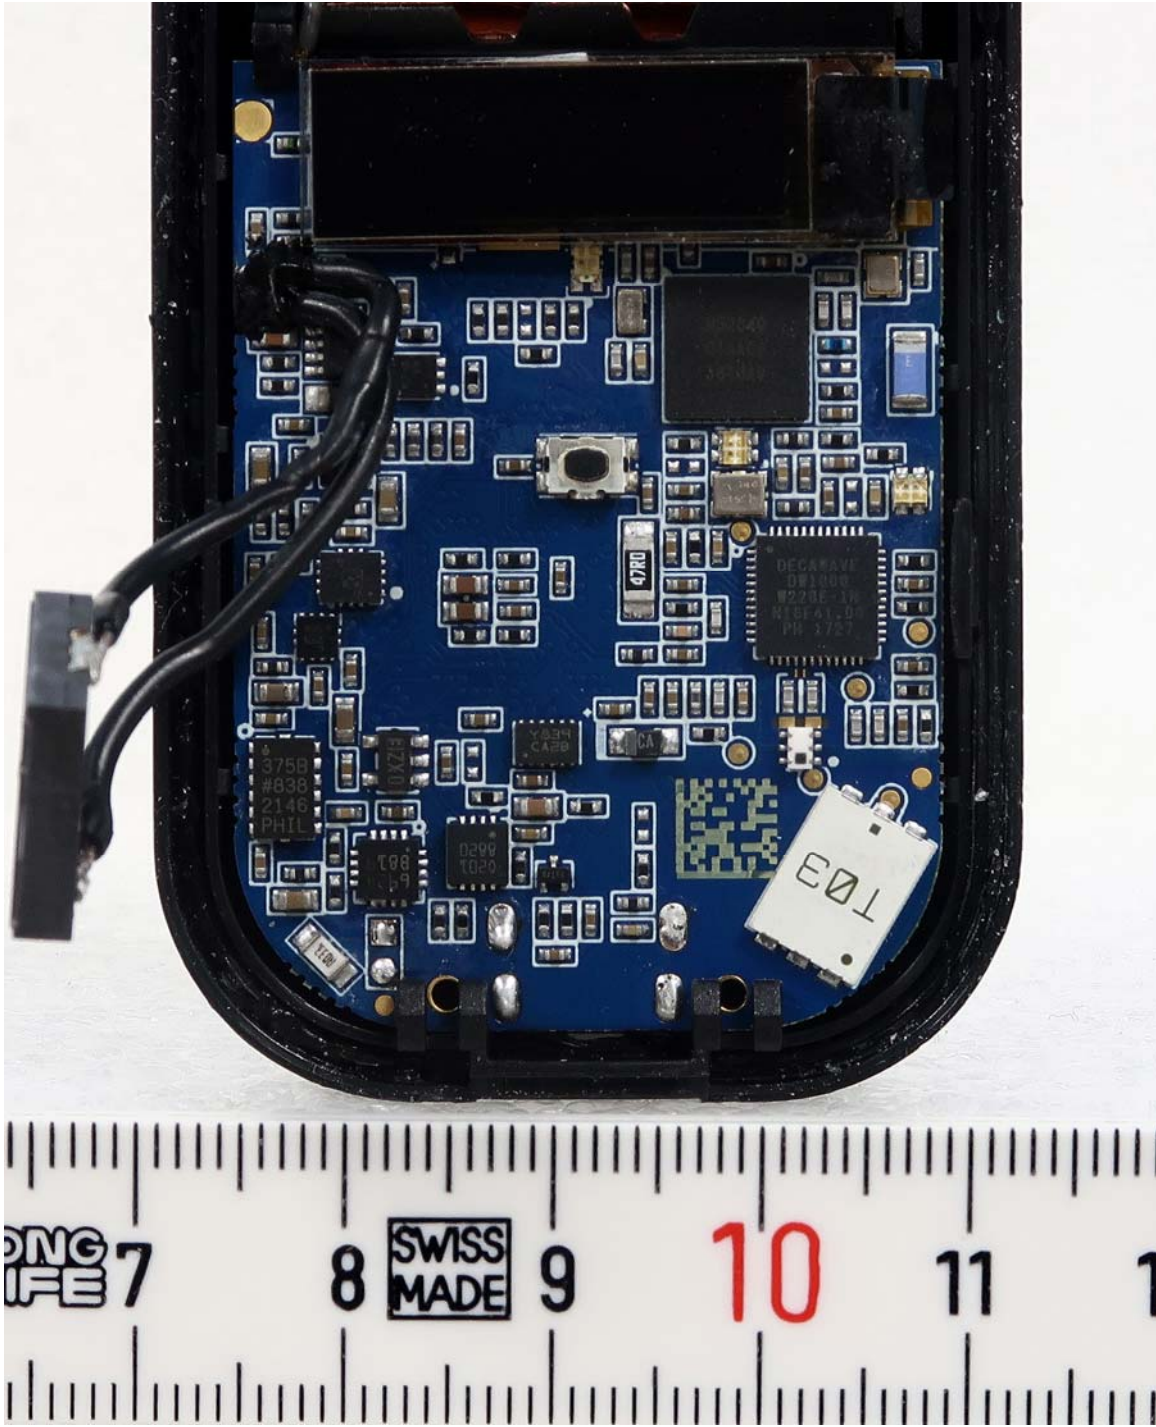

Internal Photos-2APHS-APX300

Front Open

Front cover removed

Bluetooth
Nordic Semiconductor N52840

Antenna

UWB
DecaWave DW1000

Antenna

Front cover removed close up

Front

REAR