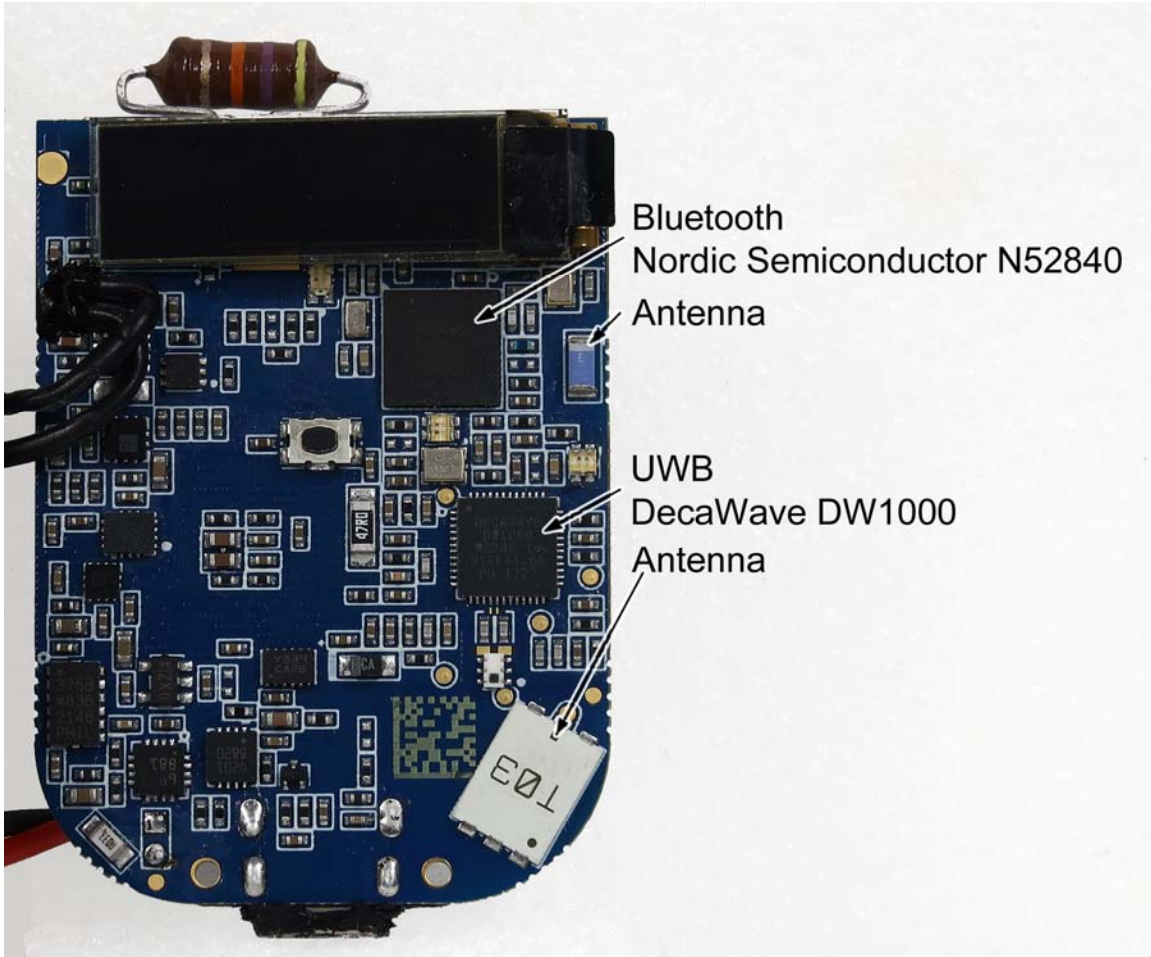

Internal Photos-2APHS-APX300

Front Open

Front cover removed

Bluetooth
Nordic Semiconductor N52840

Antenna

UWB
DecaWave DW1000

Antenna

Front cover removed close up

Front

REAR