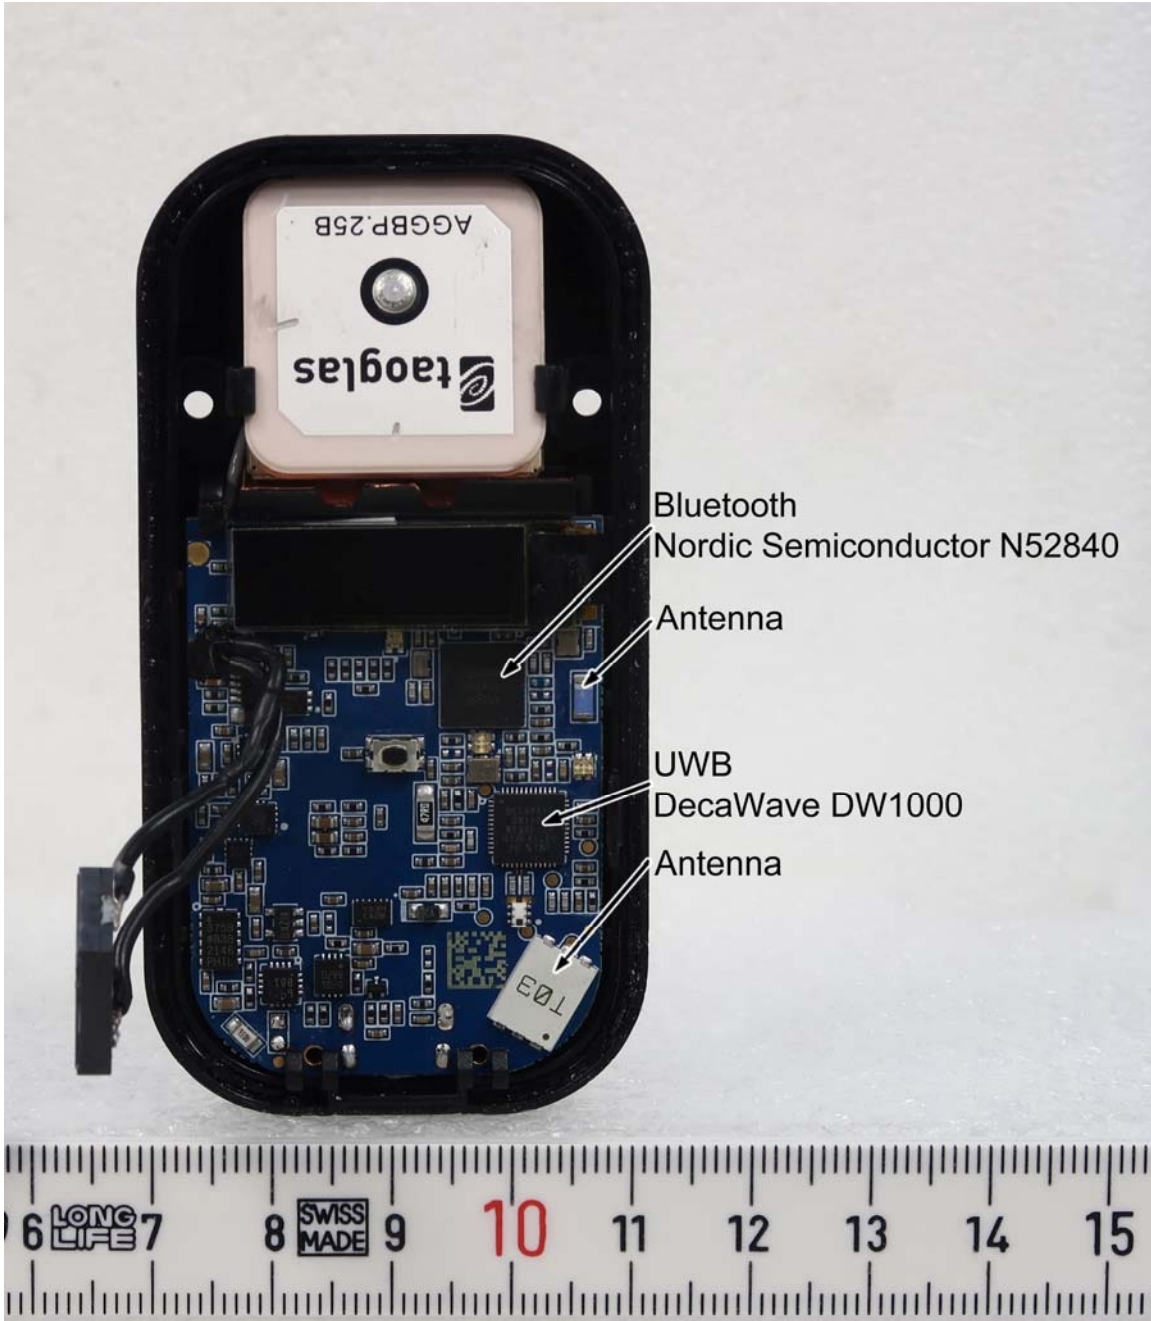

Internal Photos-2APHS-APX300

Front Open

Front cover removed

Bluetooth
Nordic Semiconductor N52840

Antenna

UWB
DecaWave DW1000

Antenna

Front cover removed close up

Front

REAR