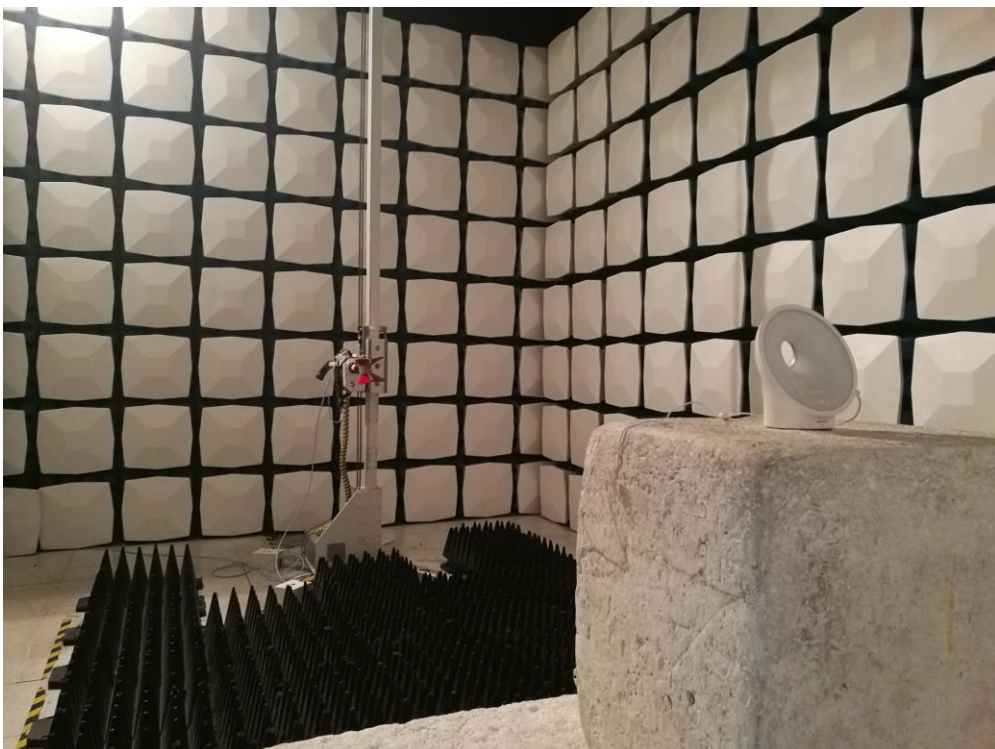

Test Setup Photograph

Test Mode: Mode 1

Description: Front View of Conducted emission Test Setup

Test Mode: Mode 1

Description: Side View of Conducted emission Test Setup

Description: Radiated Emission Test Setup for Below 1GHz

Description: Radiated Emission Test Setup for 1~18GHz

Description: Radiated Emission Test Setup for Above 18GHz