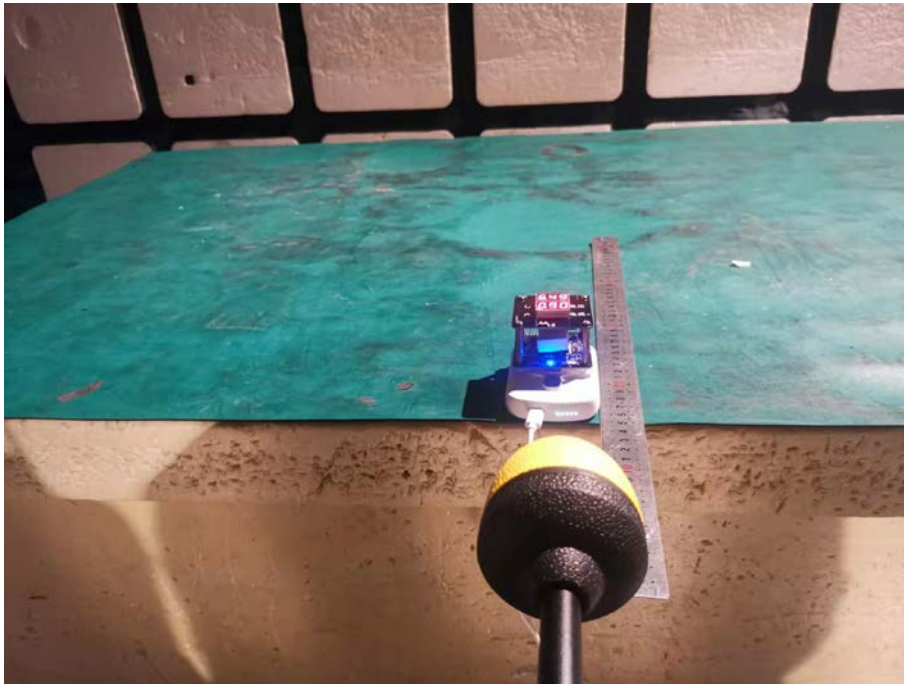

TEST SETUP PHOTOGRAPHS

1.1. Photos of Conducted Emission Measurement

1.2. Photos of Radiation Emission Measurement

Spurious Emission Test Setup (Below 1GHz)

Spurious Emission Test Setup (Below 30Mhz)

MPE

-----The end-----