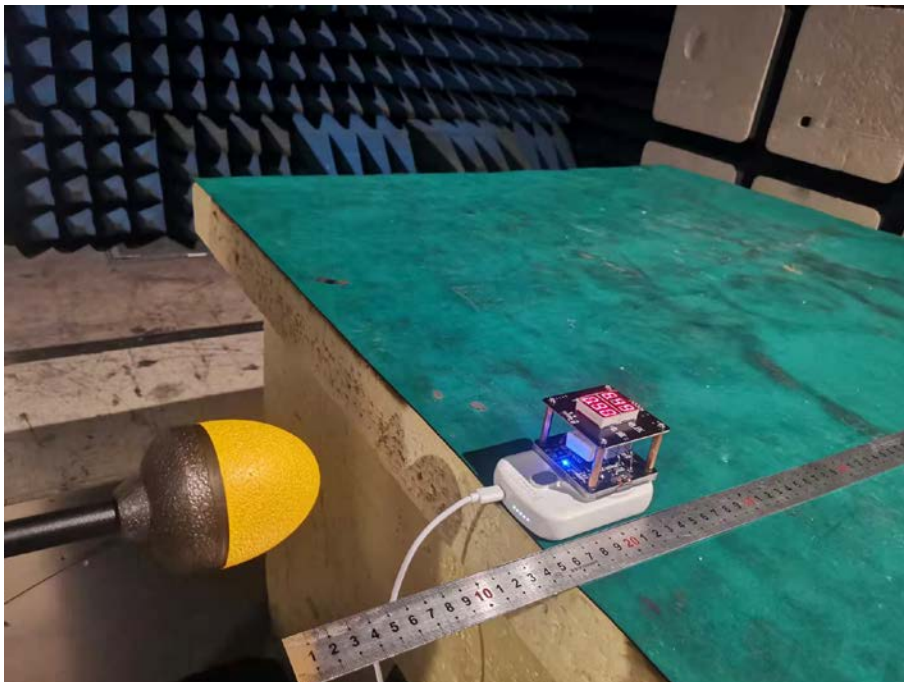

TEST SETUP PHOTOGRAPHS

1.1. Photos of Conducted Emission Measurement

1.2. Photos of Radiation Emission Measurement

Spurious Emission Test Setup (Below 1GHz)

Spurious Emission Test Setup (Below 30Mhz)

MPE

-----The end-----