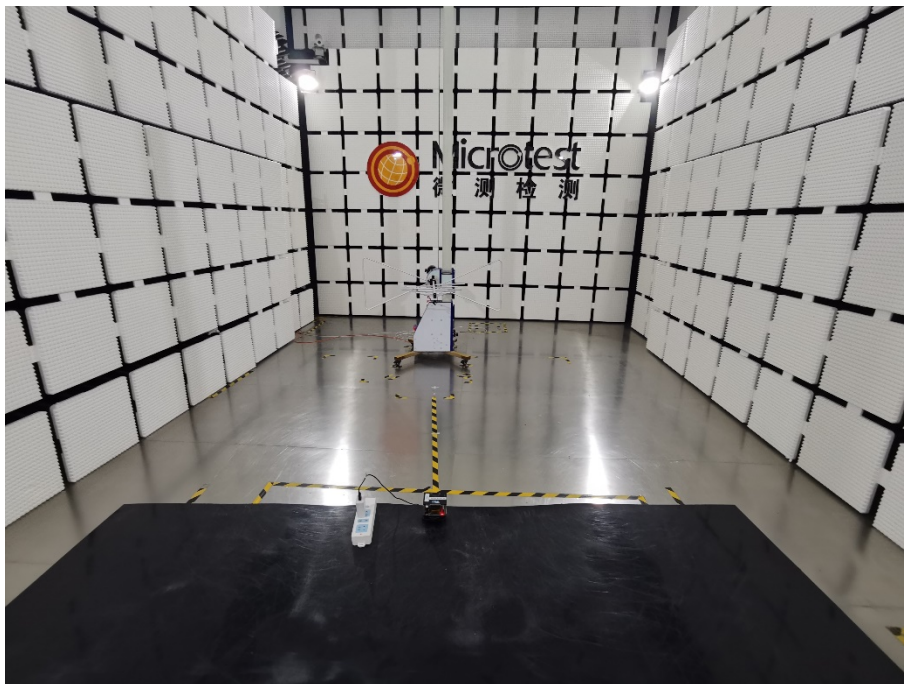

Appendix - Test Setup Photos

Model: 2C540B

Radiated emissions – Below 30 MHz

Radiated emissions – Below 1 GHz

Conducted emissions

MPE

----End of Report----