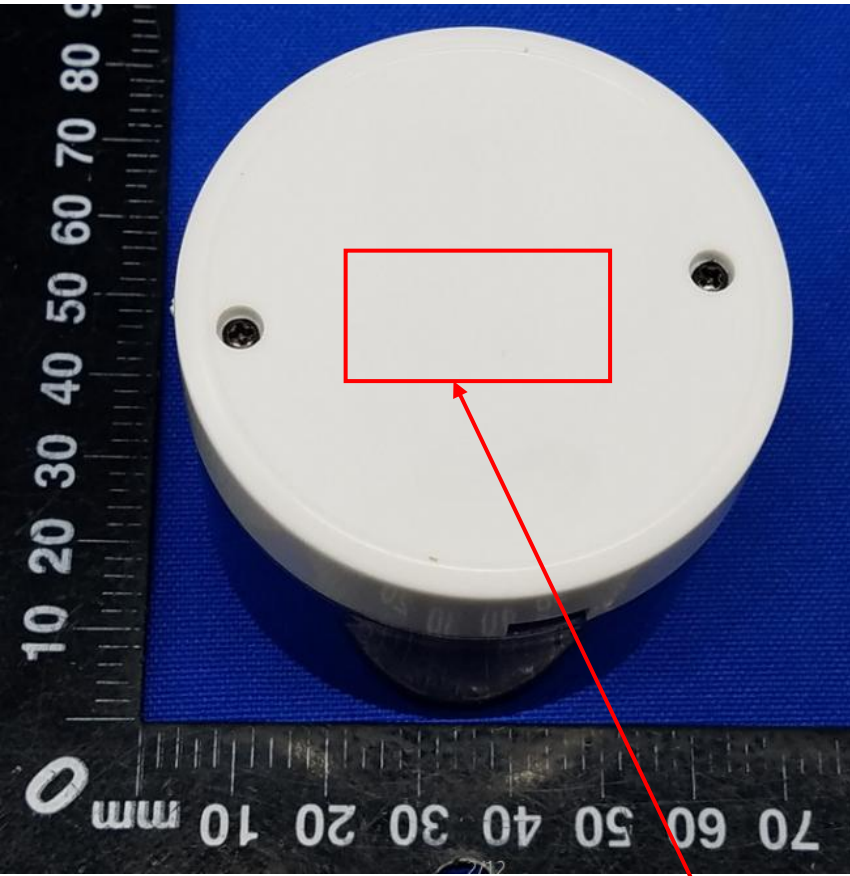

Label Artwork and Location

Model: THY-S07

Label:

SV Speaker
Model No.: THY-S07
FCC ID: 2APEU-S07

Size: L*W=25*15mm

Label Location