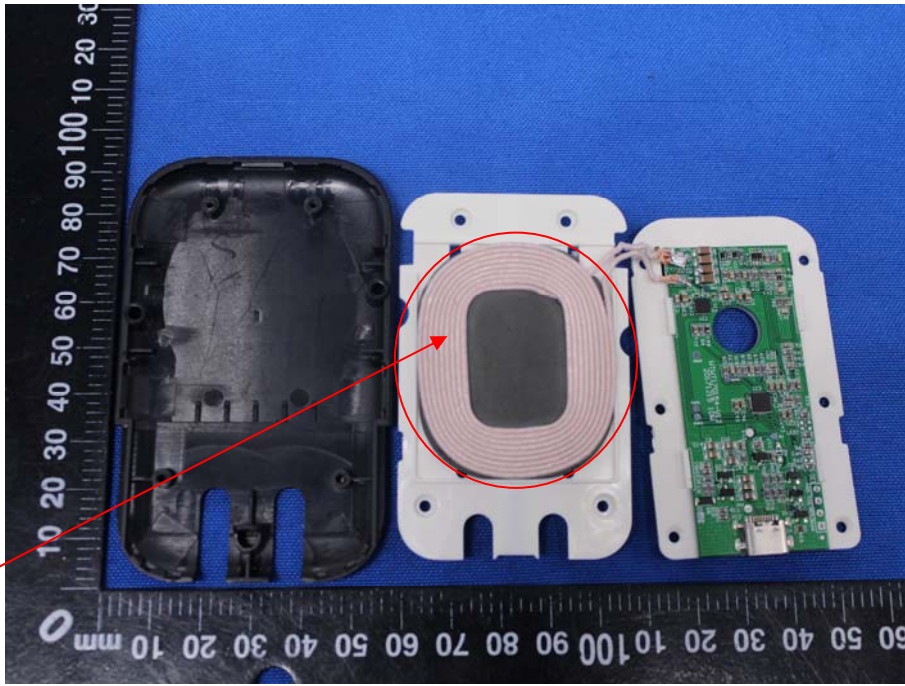

## Appendix B: Photographs of EUT

Product: Wireless Charger

Model: CDRZ35

Internal Photos

Antenna