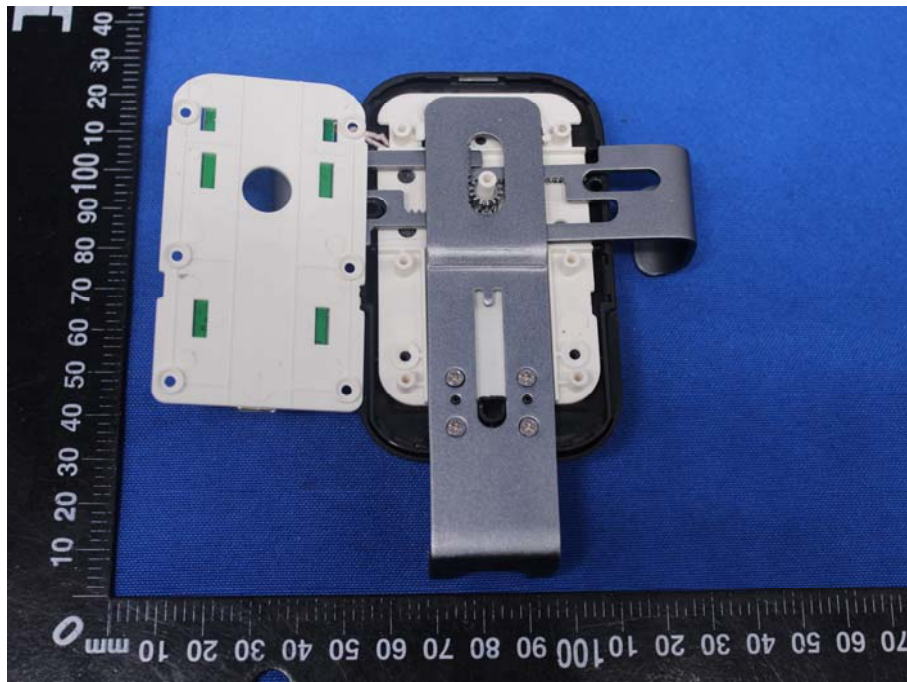

## Appendix B: Photographs of EUT

Product: Wireless Charger

Model: CDRZ35

Internal Photos

Antenna