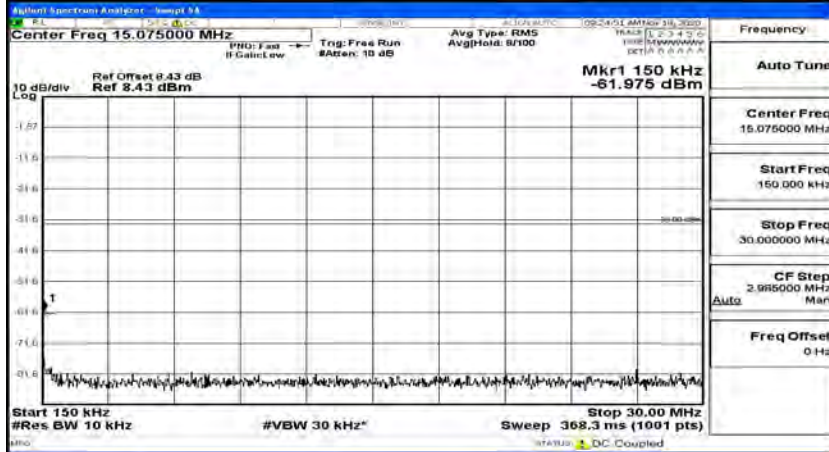

(Channel Bandwidth:20 MHz)_MCH_16QAM_1RB#99