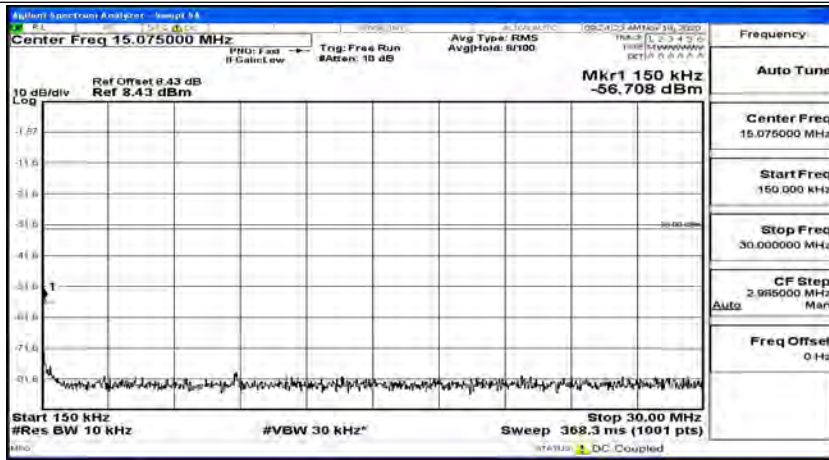

(Channel Bandwidth:20 MHz)_MCH_QPSK_1RB#0

(Channel Bandwidth:20 MHz)_MCH_QPSK_1RB#49

(Channel Bandwidth:20 MHz)_MCH_QPSK_1RB#99

(Channel Bandwidth:20 MHz)_HCH_QPSK_1RB#0

(Channel Bandwidth:20 MHz)_HCH_QPSK_1RB#49