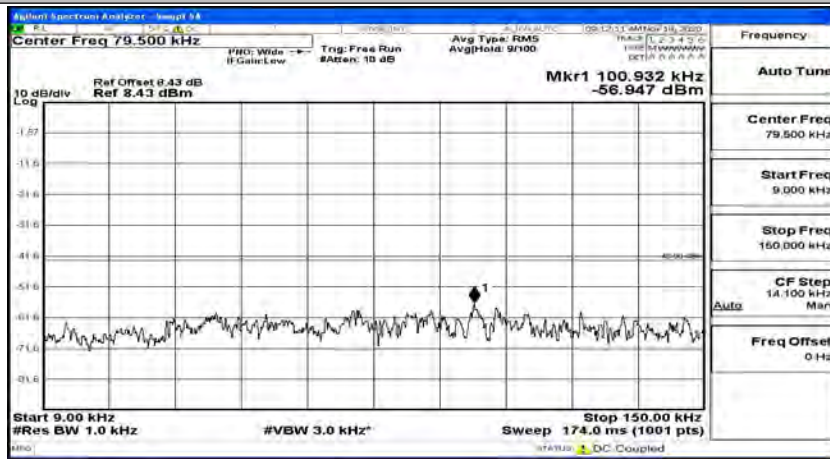

(Channel Bandwidth: 5 MHz)_MCH_QPSK_1RB#24