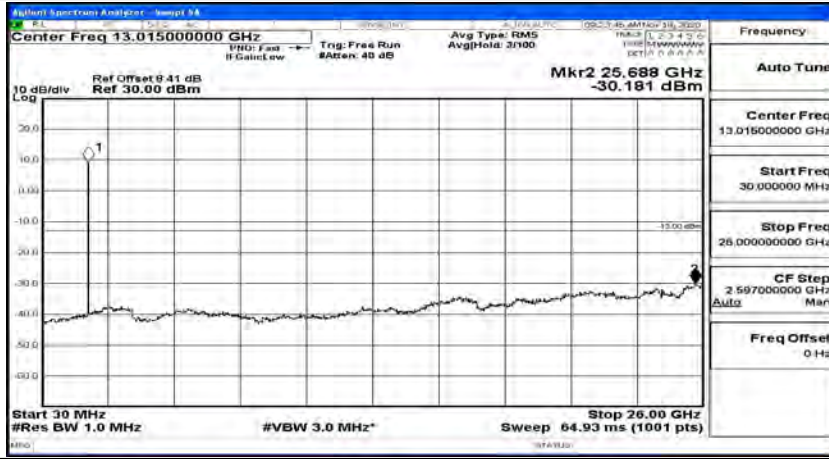

(Channel Bandwidth:20 MHz)_HCH_QPSK_1RB#99

(Channel Bandwidth:20 MHz)_LCH_16QAM_1RB#0

(Channel Bandwidth:20 MHz)_LCH_16QAM_1RB#49

(Channel Bandwidth:20 MHz)_LCH_16QAM_1RB#99

(Channel Bandwidth:20 MHz)_MCH_16QAM_1RB#0