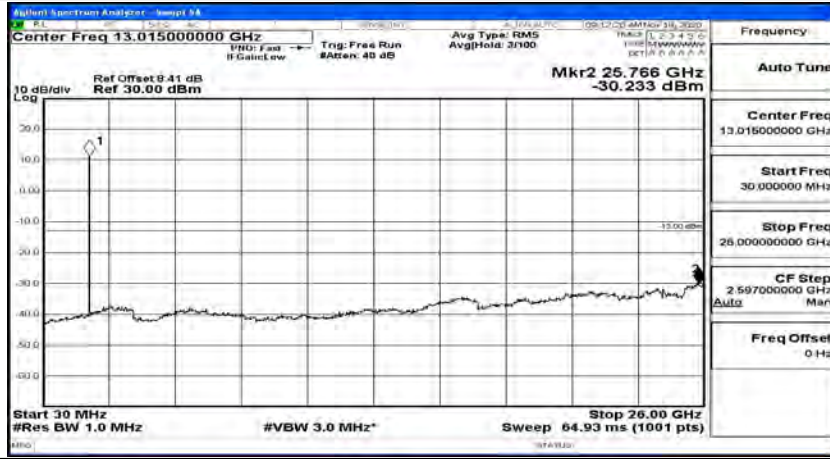

(Channel Bandwidth: 5 MHz)_MCH_QPSK_1RB#24