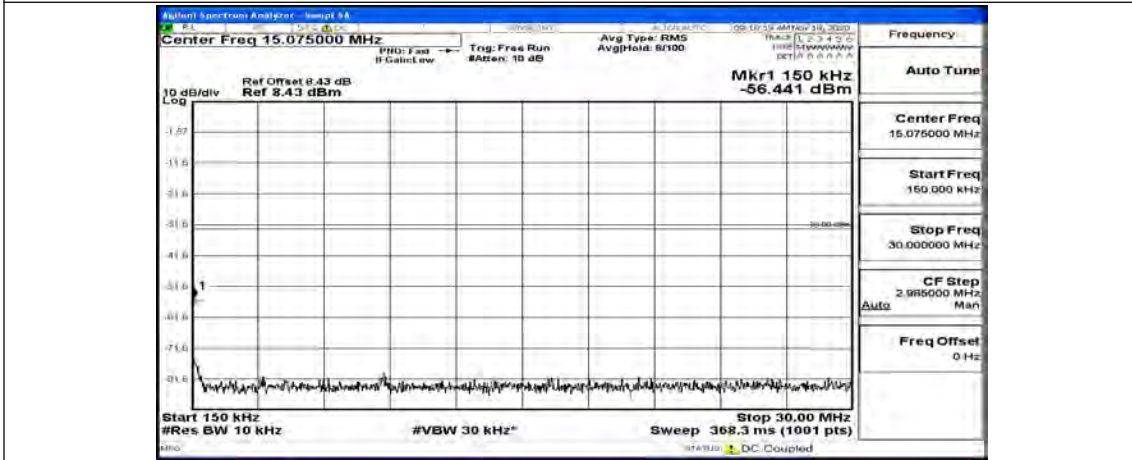

Channel Bandwidth: 10 MHz_MCH_16QAM_1RB#49

Channel Bandwidth: 10 MHz_HCH_16QAM_1RB#0

Channel Bandwidth: 10 MHz_HCH_16QAM_1RB#24

Channel Bandwidth: 10 MHz_HCH_16QAM_1RB#49

Channel Bandwidth: 15 MHz

(Channel Bandwidth:15 MHz)_LCH_QPSK_1RB#0