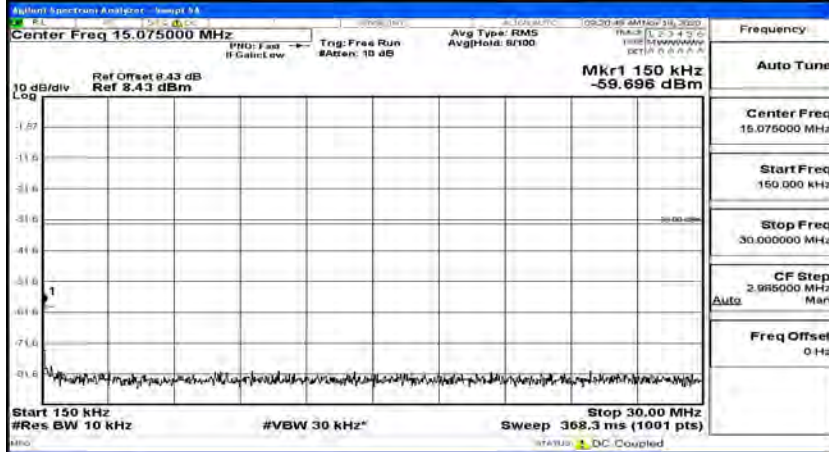

(Channel Bandwidth:15 MHz)_MCH_16QAM_1RB#74