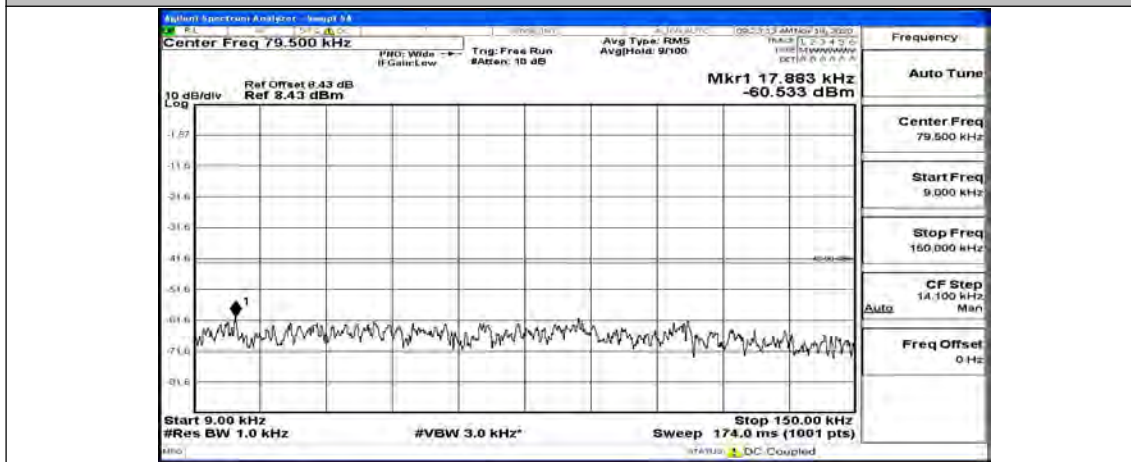

(Channel Bandwidth:20 MHz)_LCH_16QAM_1RB#0