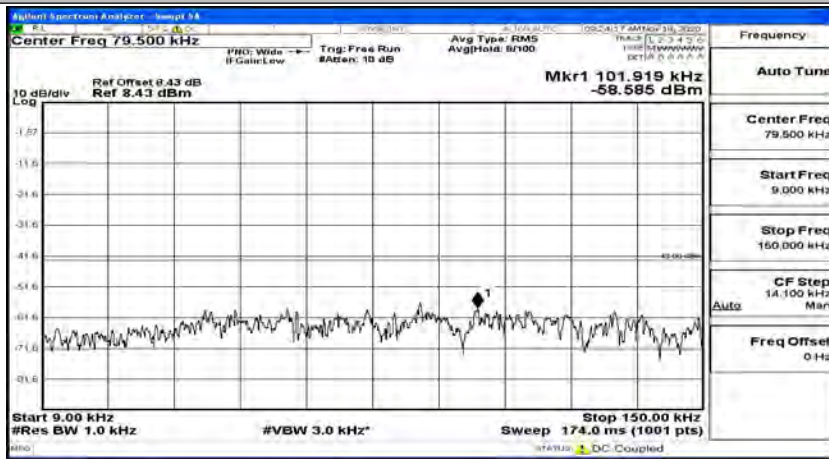

(Channel Bandwidth:20 MHz)_MCH_QPSK_1RB#0

(Channel Bandwidth:20 MHz)_MCH_QPSK_1RB#49

(Channel Bandwidth:20 MHz)_MCH_QPSK_1RB#99

(Channel Bandwidth:20 MHz)_HCH_QPSK_1RB#0

(Channel Bandwidth:20 MHz)_HCH_QPSK_1RB#49