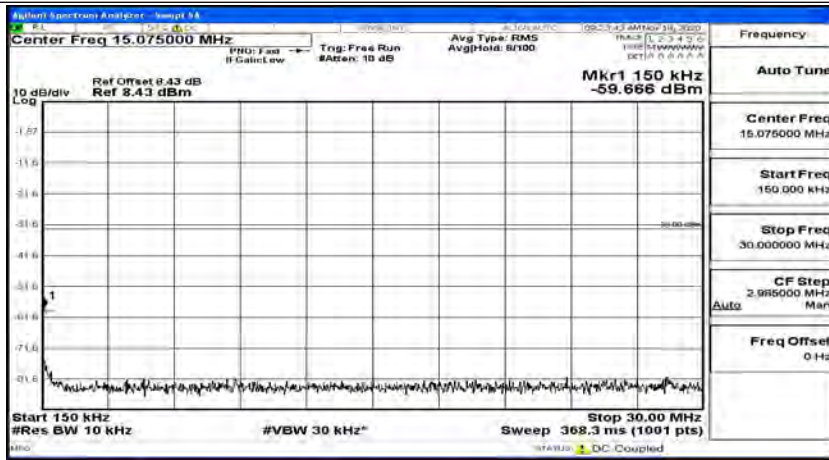

(Channel Bandwidth:20 MHz)_HCH_QPSK_1RB#99

(Channel Bandwidth:20 MHz)_LCH_16QAM_1RB#0

(Channel Bandwidth:20 MHz)_LCH_16QAM_1RB#49

(Channel Bandwidth:20 MHz)_LCH_16QAM_1RB#99

(Channel Bandwidth:20 MHz)_MCH_16QAM_1RB#0