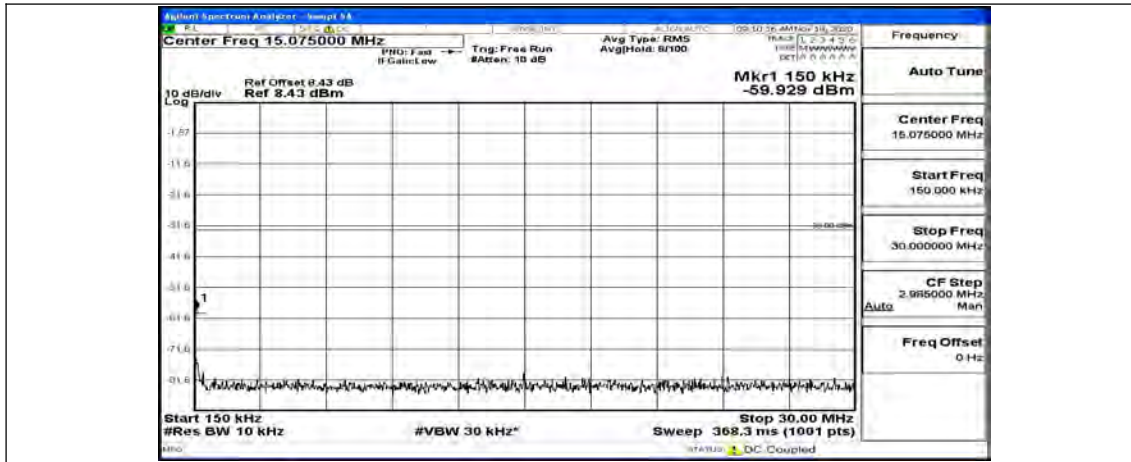

Channel Bandwidth: 5 MHz

(Channel Bandwidth: 5 MHz)_LCH_QPSK_1RB#0

(Channel Bandwidth: 5 MHz)_LCH_QPSK_1RB#12

(Channel Bandwidth: 5 MHz)_LCH_QPSK_1RB#24

(Channel Bandwidth: 5 MHz)_MCH_QPSK_1RB#0

(Channel Bandwidth: 5 MHz)_MCH_QPSK_1RB#12

(Channel Bandwidth: 5 MHz)_MCH_QPSK_1RB#24

(Channel Bandwidth: 5 MHz)_HCH_QPSK_1RB#0

(Channel Bandwidth: 5 MHz)_HCH_QPSK_1RB#12

(Channel Bandwidth: 5 MHz)_HCH_QPSK_1RB#24

(Channel Bandwidth: 5 MHz)_LCH_16QAM_1RB#0