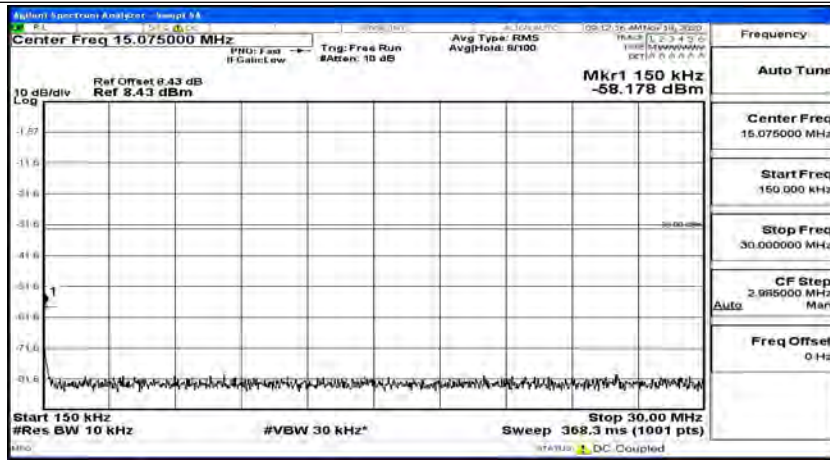

Channel Bandwidth: 5 MHz

(Channel Bandwidth: 5 MHz)_LCH_QPSK_1RB#0

(Channel Bandwidth: 5 MHz)_LCH_QPSK_1RB#12

(Channel Bandwidth: 5 MHz)_LCH_QPSK_1RB#24

(Channel Bandwidth: 5 MHz)_MCH_QPSK_1RB#0

(Channel Bandwidth: 5 MHz)_MCH_QPSK_1RB#12

(Channel Bandwidth: 5 MHz)_MCH_QPSK_1RB#24

(Channel Bandwidth: 5 MHz)_HCH_QPSK_1RB#0

(Channel Bandwidth: 5 MHz)_HCH_QPSK_1RB#12

(Channel Bandwidth: 5 MHz)_HCH_QPSK_1RB#24

(Channel Bandwidth: 5 MHz)_LCH_16QAM_1RB#0