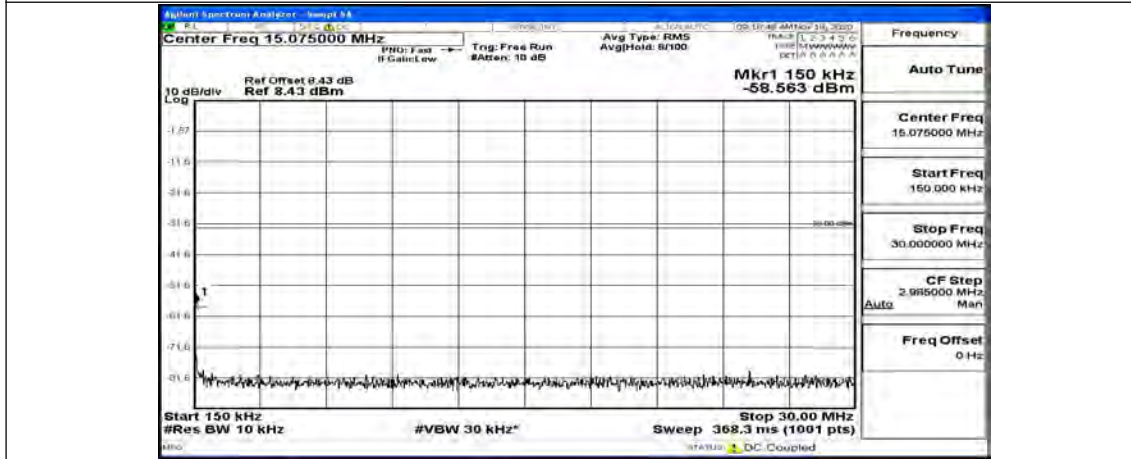

(Channel Bandwidth:15 MHz)_LCH_QPSK_1RB#74