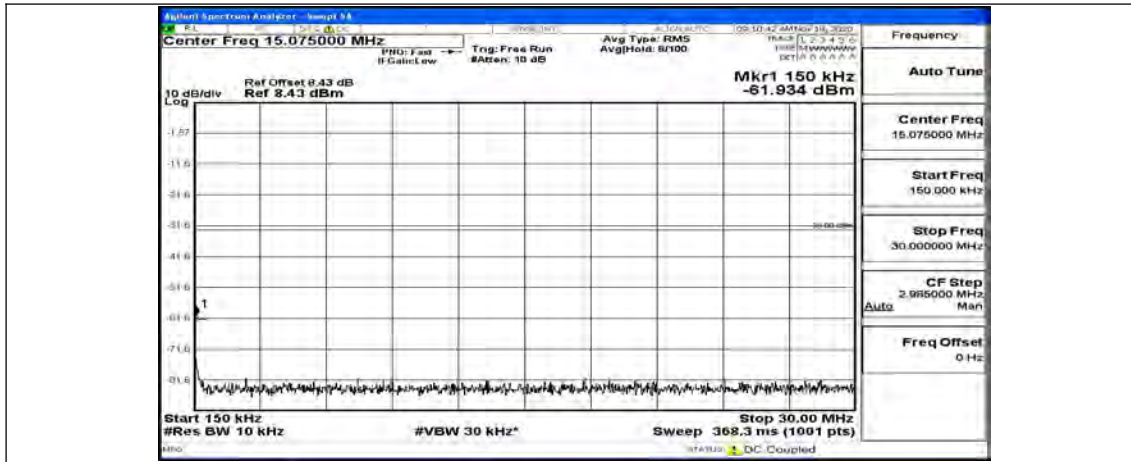

Channel Bandwidth: 5 MHz

(Channel Bandwidth: 5 MHz)_LCH_QPSK_1RB#0

(Channel Bandwidth: 5 MHz)_LCH_QPSK_1RB#12

(Channel Bandwidth: 5 MHz)_LCH_QPSK_1RB#24

(Channel Bandwidth: 5 MHz)_MCH_QPSK_1RB#0

(Channel Bandwidth: 5 MHz)_MCH_QPSK_1RB#12

(Channel Bandwidth: 5 MHz)_MCH_QPSK_1RB#24

(Channel Bandwidth: 5 MHz)_HCH_QPSK_1RB#0

(Channel Bandwidth: 5 MHz)_HCH_QPSK_1RB#12

(Channel Bandwidth: 5 MHz)_HCH_QPSK_1RB#24

(Channel Bandwidth: 5 MHz)_LCH_16QAM_1RB#0