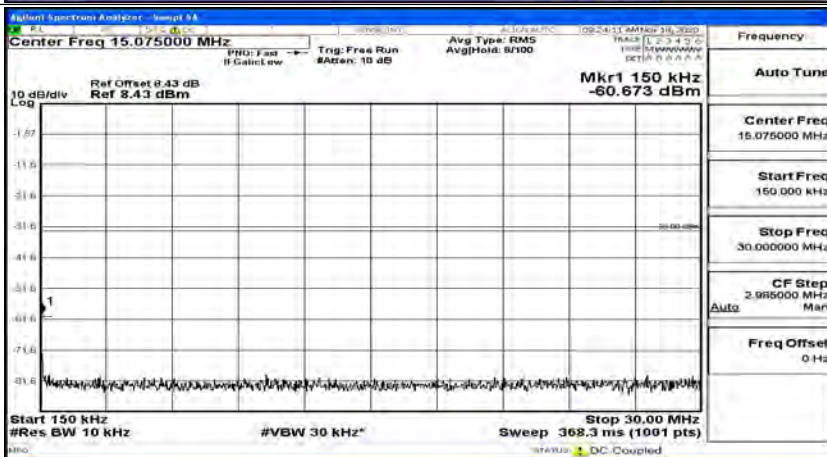

(Channel Bandwidth:20 MHz)_MCH_QPSK_1RB#49