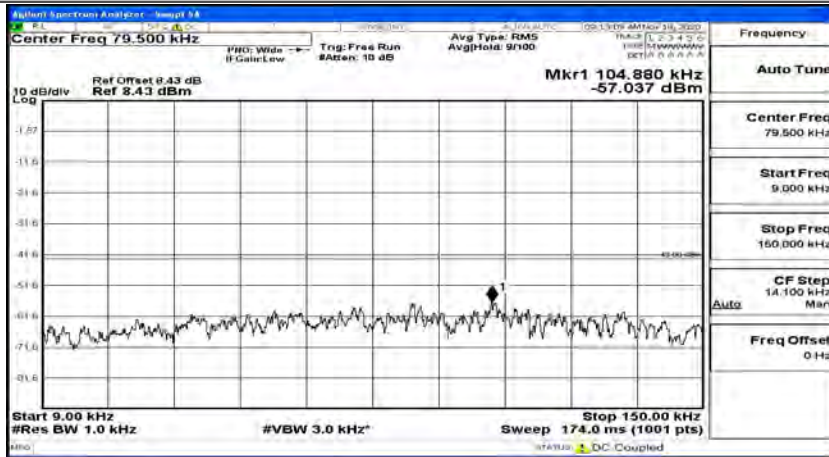

(Channel Bandwidth: 5 MHz)_HCH_QPSK_1RB#0

(Channel Bandwidth: 5 MHz)_HCH_QPSK_1RB#12