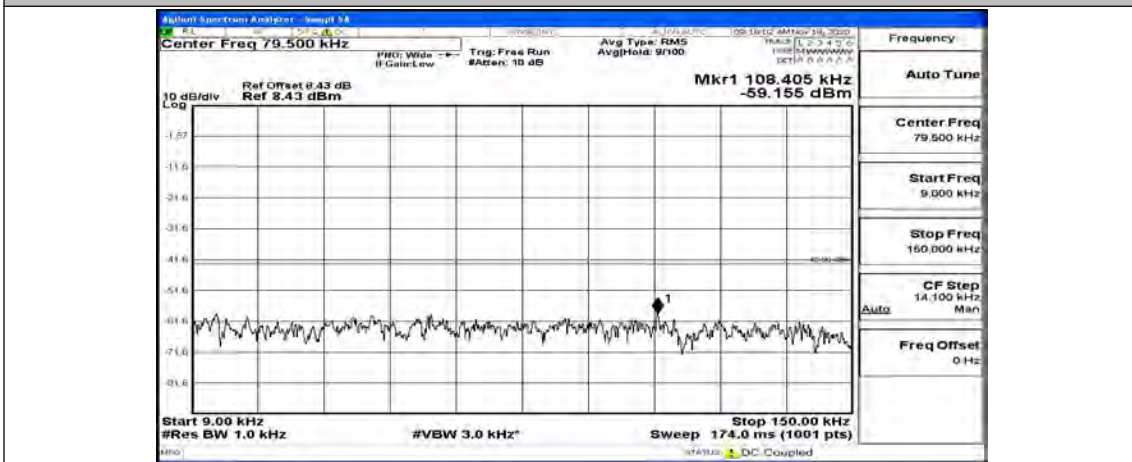

Channel Bandwidth: 10 MHz_MCH_16QAM_1RB#49

Channel Bandwidth: 10 MHz_HCH_16QAM_1RB#0

Channel Bandwidth: 10 MHz_HCH_16QAM_1RB#24

Channel Bandwidth: 10 MHz_HCH_16QAM_1RB#49

Channel Bandwidth: 15 MHz

(Channel Bandwidth:15 MHz)_LCH_QPSK_1RB#0