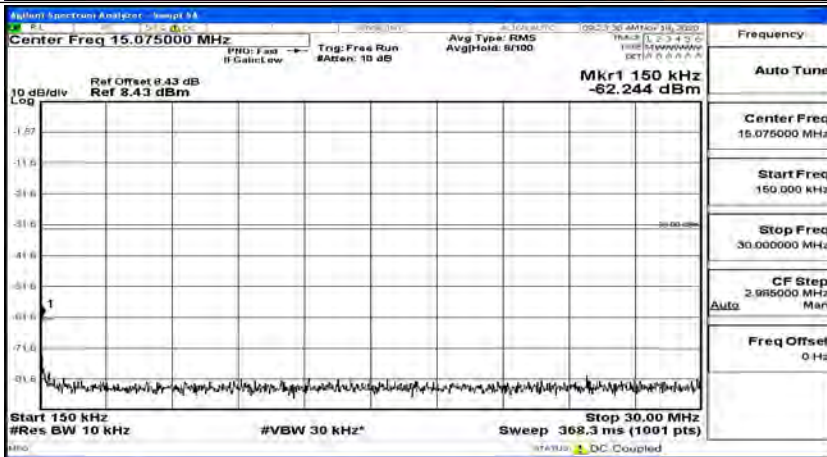

(Channel Bandwidth:20 MHz)_HCH_QPSK_1RB#99

(Channel Bandwidth:20 MHz)_LCH_16QAM_1RB#0

(Channel Bandwidth:20 MHz)_LCH_16QAM_1RB#49

(Channel Bandwidth:20 MHz)_LCH_16QAM_1RB#99

(Channel Bandwidth:20 MHz)_MCH_16QAM_1RB#0