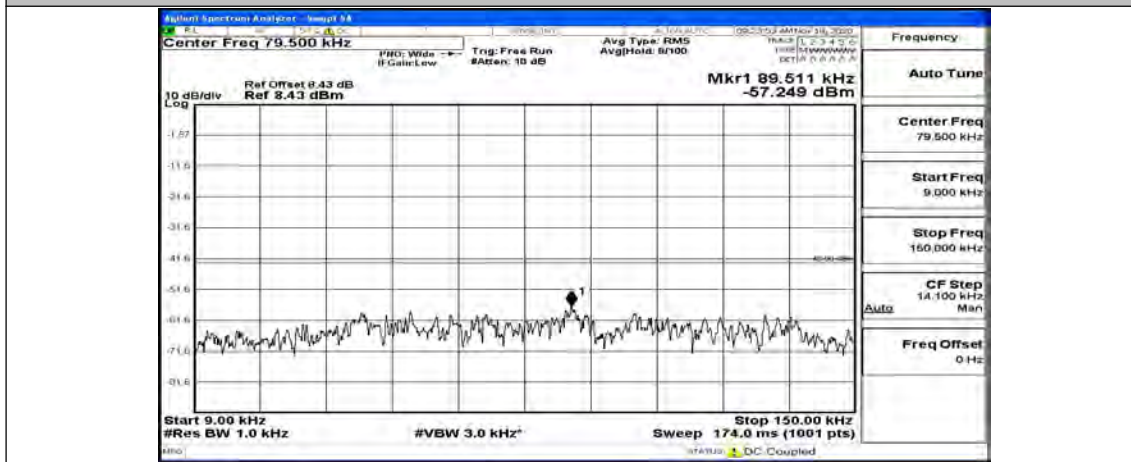

(Channel Bandwidth:20 MHz)_MCH_QPSK_1RB#0