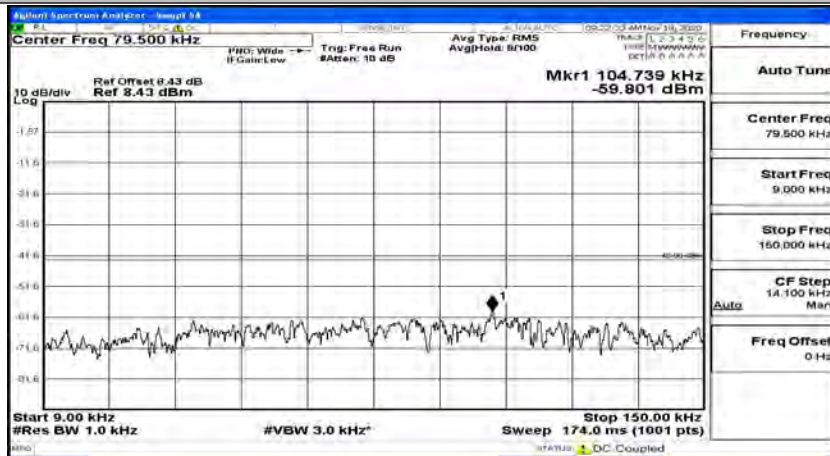

(Channel Bandwidth:15 MHz)_HCH_16QAM_1RB#37

(Channel Bandwidth:15 MHz)_HCH_16QAM_1RB#74

Channel Bandwidth: 20 MHz

(Channel Bandwidth:20 MHz)_LCH_QPSK_1RB#0

(Channel Bandwidth:20 MHz)_LCH_QPSK_1RB#49

(Channel Bandwidth:20 MHz)_LCH_QPSK_1RB#99