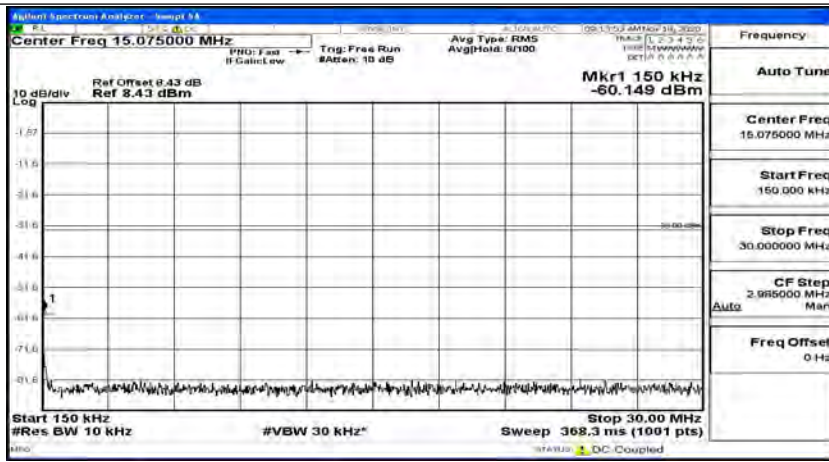

(Channel Bandwidth: 5 MHz)_HCH_16QAM_1RB#12