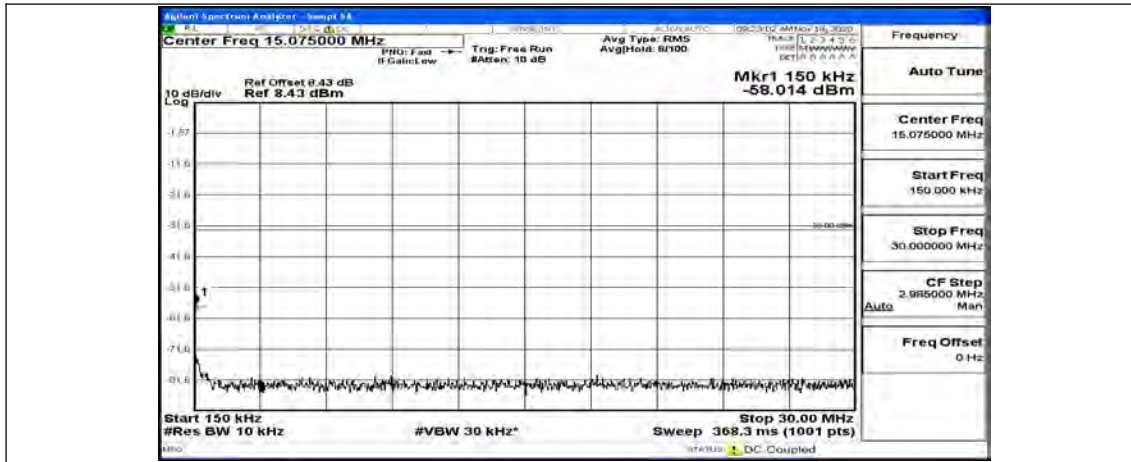

(Channel Bandwidth:15 MHz)_HCH_16QAM_1RB#37

(Channel Bandwidth:15 MHz)_HCH_16QAM_1RB#74

Channel Bandwidth: 20 MHz

(Channel Bandwidth:20 MHz)_LCH_QPSK_1RB#0

(Channel Bandwidth:20 MHz)_LCH_QPSK_1RB#49

(Channel Bandwidth:20 MHz)_LCH_QPSK_1RB#99