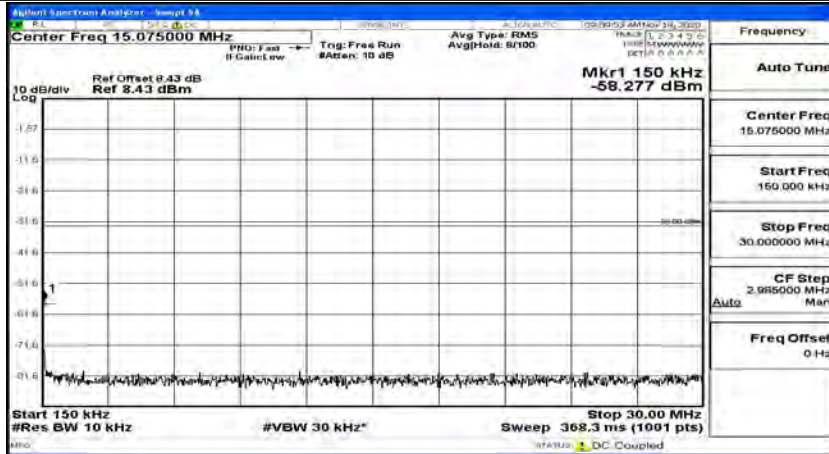

Channel Bandwidth: 5 MHz

(Channel Bandwidth: 5 MHz)_LCH_QPSK_1RB#0

(Channel Bandwidth: 5 MHz)_LCH_QPSK_1RB#12

(Channel Bandwidth: 5 MHz)_LCH_QPSK_1RB#24

(Channel Bandwidth: 5 MHz)_MCH_QPSK_1RB#0

(Channel Bandwidth: 5 MHz)_MCH_QPSK_1RB#12

(Channel Bandwidth: 5 MHz)_MCH_QPSK_1RB#24

(Channel Bandwidth: 5 MHz)_HCH_QPSK_1RB#0

(Channel Bandwidth: 5 MHz)_HCH_QPSK_1RB#12

(Channel Bandwidth: 5 MHz)_HCH_QPSK_1RB#24

(Channel Bandwidth: 5 MHz)_LCH_16QAM_1RB#0