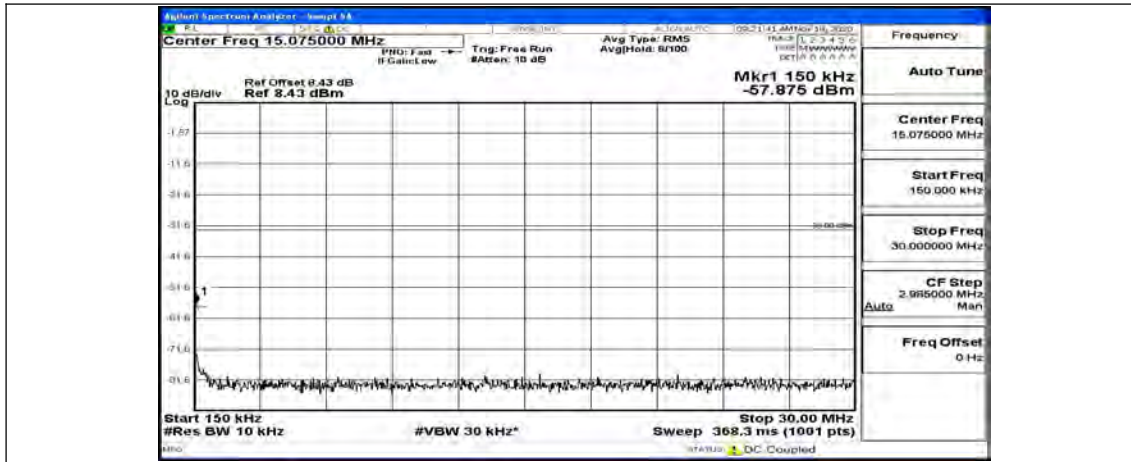

(Channel Bandwidth:15 MHz)_HCH_QPSK_1RB#0

(Channel Bandwidth:15 MHz)_HCH_QPSK_1RB#37

(Channel Bandwidth:15 MHz)_HCH_QPSK_1RB#74

(Channel Bandwidth:15 MHz)_LCH_16QAM_1RB#0

(Channel Bandwidth:15 MHz)_LCH_16QAM_1RB#37