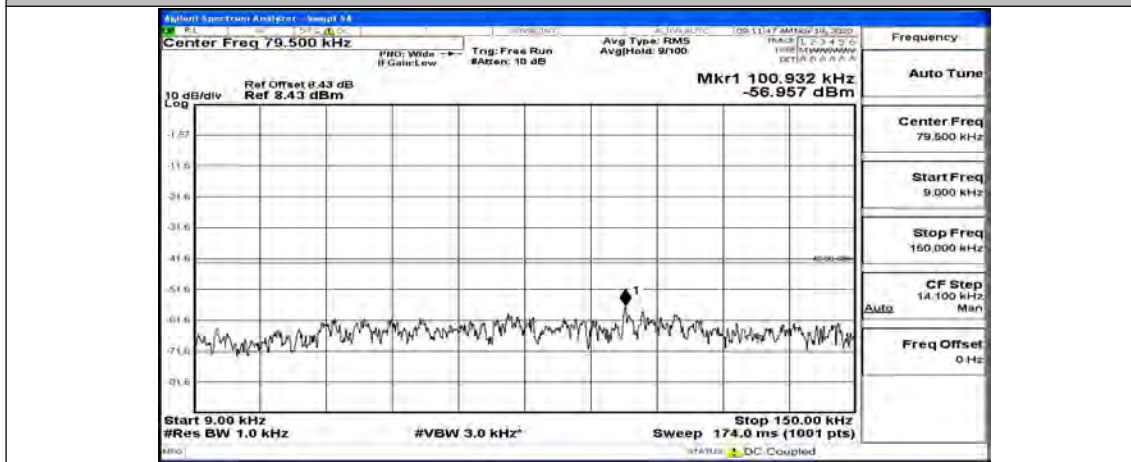

Channel Bandwidth: 5 MHz

(Channel Bandwidth: 5 MHz)_LCH_QPSK_1RB#0

(Channel Bandwidth: 5 MHz)_LCH_QPSK_1RB#12

(Channel Bandwidth: 5 MHz)_LCH_QPSK_1RB#24

(Channel Bandwidth: 5 MHz)_MCH_QPSK_1RB#0

(Channel Bandwidth: 5 MHz)_MCH_QPSK_1RB#12