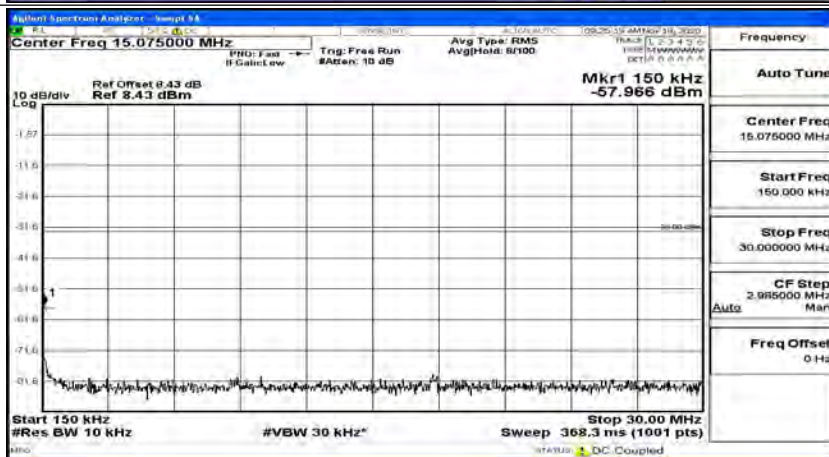

(Channel Bandwidth:20 MHz)_MCH_QPSK_1RB#0

(Channel Bandwidth:20 MHz)_MCH_QPSK_1RB#49

(Channel Bandwidth:20 MHz)_MCH_QPSK_1RB#99

(Channel Bandwidth:20 MHz)_HCH_QPSK_1RB#0

(Channel Bandwidth:20 MHz)_HCH_QPSK_1RB#49