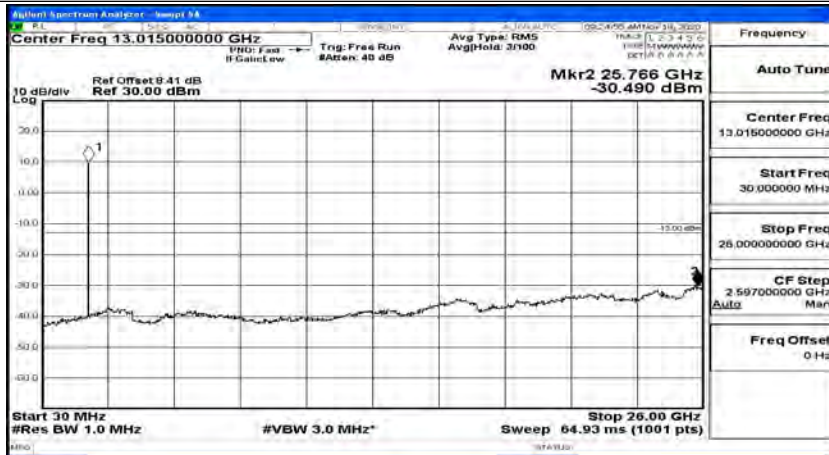

(Channel Bandwidth:20 MHz)_MCH_16QAM_1RB#99