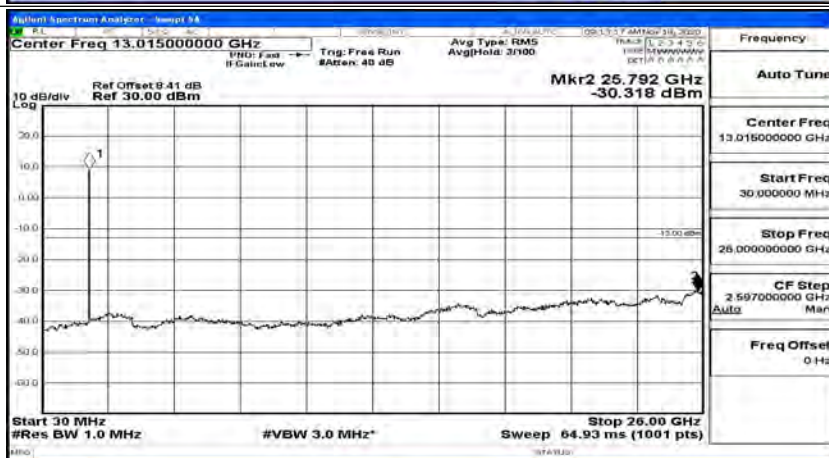

(Channel Bandwidth: 5 MHz)_HCH_QPSK_1RB#0

(Channel Bandwidth: 5 MHz)_HCH_QPSK_1RB#12