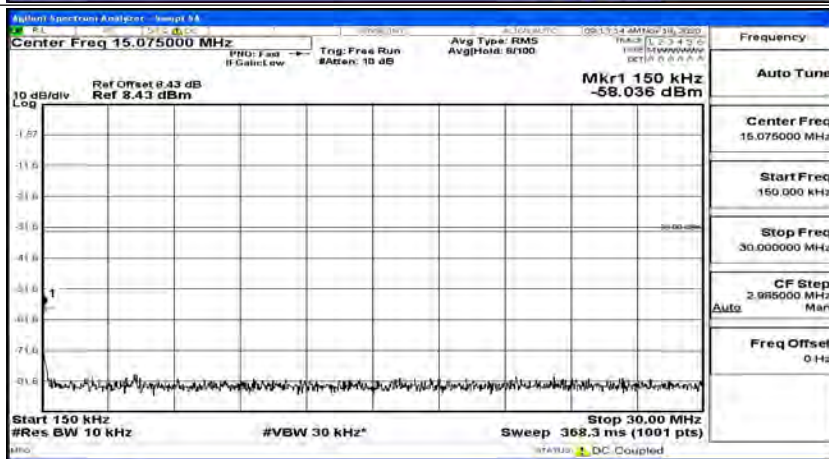

Channel Bandwidth: 5 MHz

(Channel Bandwidth: 5 MHz)_LCH_QPSK_1RB#0

(Channel Bandwidth: 5 MHz)_LCH_QPSK_1RB#12

(Channel Bandwidth: 5 MHz)_LCH_QPSK_1RB#24

(Channel Bandwidth: 5 MHz)_MCH_QPSK_1RB#0

(Channel Bandwidth: 5 MHz)_MCH_QPSK_1RB#12

(Channel Bandwidth: 5 MHz)_MCH_QPSK_1RB#24

(Channel Bandwidth: 5 MHz)_HCH_QPSK_1RB#0

(Channel Bandwidth: 5 MHz)_HCH_QPSK_1RB#12

(Channel Bandwidth: 5 MHz)_HCH_QPSK_1RB#24

(Channel Bandwidth: 5 MHz)_LCH_16QAM_1RB#0