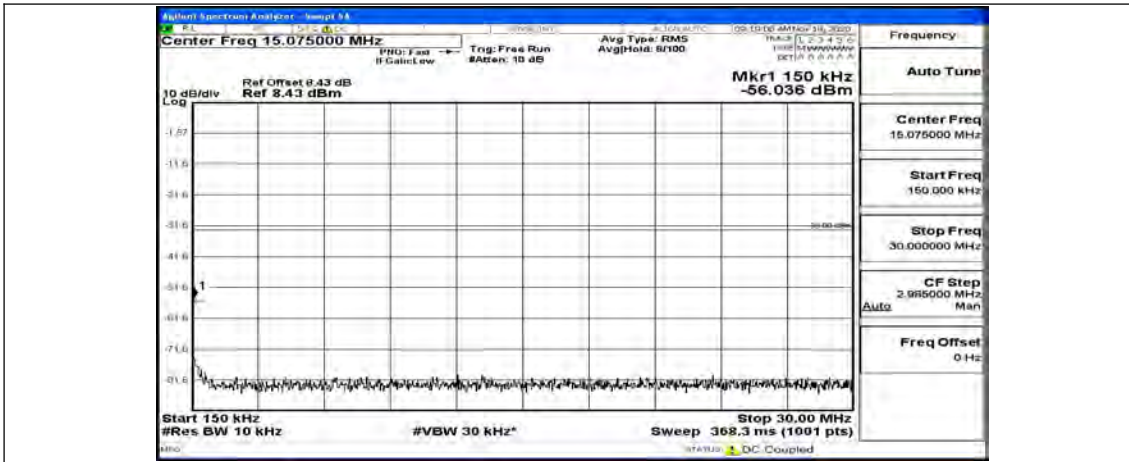

(Channel Bandwidth:15 MHz)_MCH_QPSK_1RB#0