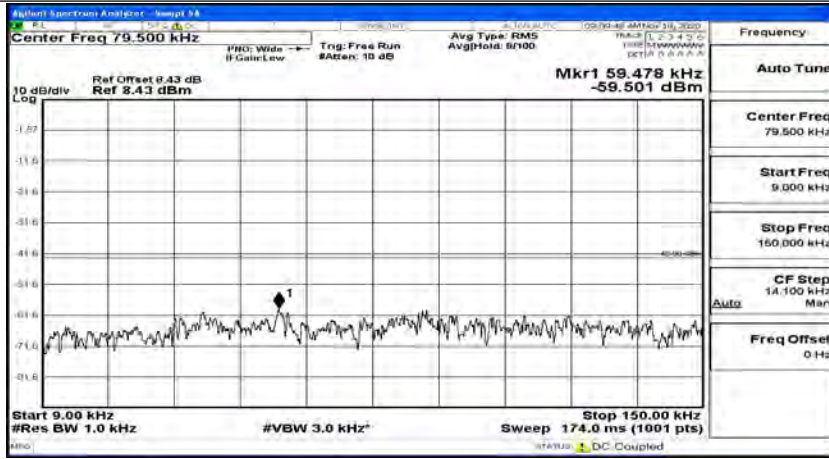

Channel Bandwidth: 5 MHz

(Channel Bandwidth: 5 MHz)_LCH_QPSK_1RB#0

(Channel Bandwidth: 5 MHz)_LCH_QPSK_1RB#12

(Channel Bandwidth: 5 MHz)_LCH_QPSK_1RB#24

(Channel Bandwidth: 5 MHz)_MCH_QPSK_1RB#0

(Channel Bandwidth: 5 MHz)_MCH_QPSK_1RB#12