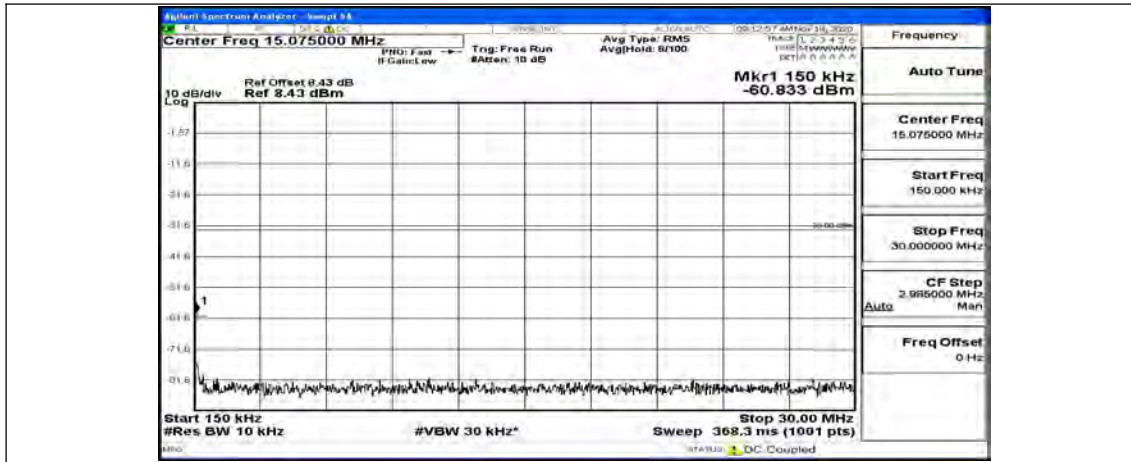

(Channel Bandwidth: 5 MHz)_LCH_16QAM_1RB#12

(Channel Bandwidth: 5 MHz)_LCH_16QAM_1RB#24

(Channel Bandwidth: 5 MHz)_MCH_16QAM_1RB#0

(Channel Bandwidth: 5 MHz)_MCH_16QAM_1RB#12

(Channel Bandwidth: 5 MHz)_MCH_16QAM_1RB#24