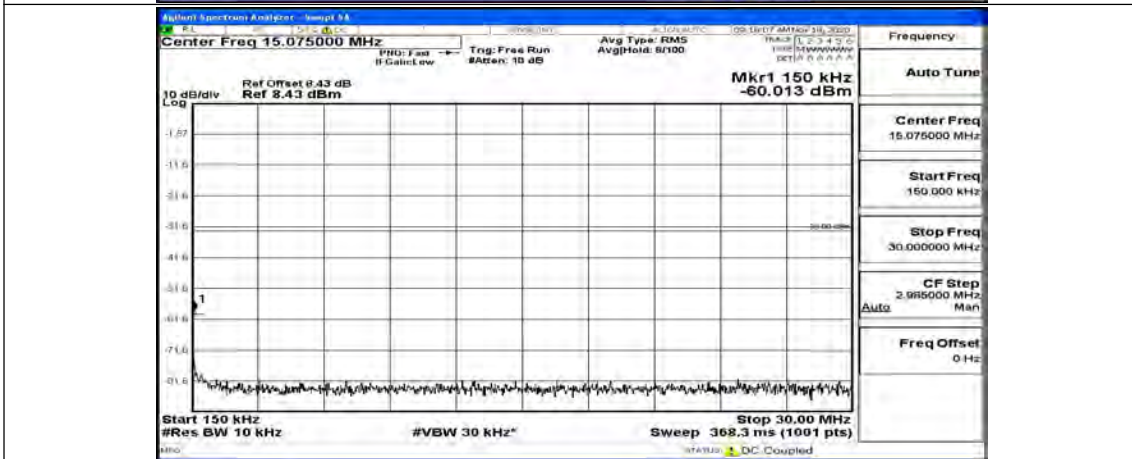

Channel Bandwidth: 10 MHz_MCH_16QAM_1RB#49

Channel Bandwidth: 10 MHz_HCH_16QAM_1RB#0

Channel Bandwidth: 10 MHz_HCH_16QAM_1RB#24

Channel Bandwidth: 10 MHz_HCH_16QAM_1RB#49

Channel Bandwidth: 15 MHz

(Channel Bandwidth:15 MHz)_LCH_QPSK_1RB#0