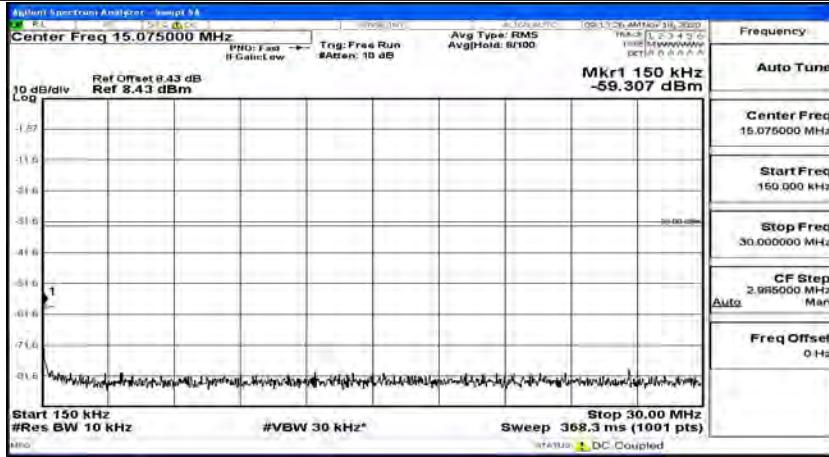

Channel Bandwidth: 5 MHz

(Channel Bandwidth: 5 MHz)_LCH_QPSK_1RB#0

(Channel Bandwidth: 5 MHz)_LCH_QPSK_1RB#12

(Channel Bandwidth: 5 MHz)_LCH_QPSK_1RB#24

(Channel Bandwidth: 5 MHz)_MCH_QPSK_1RB#0

(Channel Bandwidth: 5 MHz)_MCH_QPSK_1RB#12

(Channel Bandwidth: 5 MHz)_MCH_QPSK_1RB#24

(Channel Bandwidth: 5 MHz)_HCH_QPSK_1RB#0

(Channel Bandwidth: 5 MHz)_HCH_QPSK_1RB#12

(Channel Bandwidth: 5 MHz)_HCH_QPSK_1RB#24

(Channel Bandwidth: 5 MHz)_LCH_16QAM_1RB#0