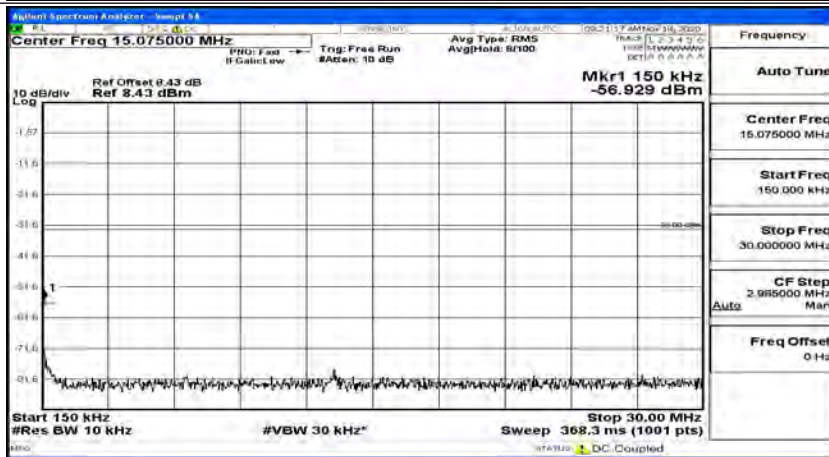

(Channel Bandwidth:15 MHz)_HCH_QPSK_1RB#0

(Channel Bandwidth:15 MHz)_HCH_QPSK_1RB#37