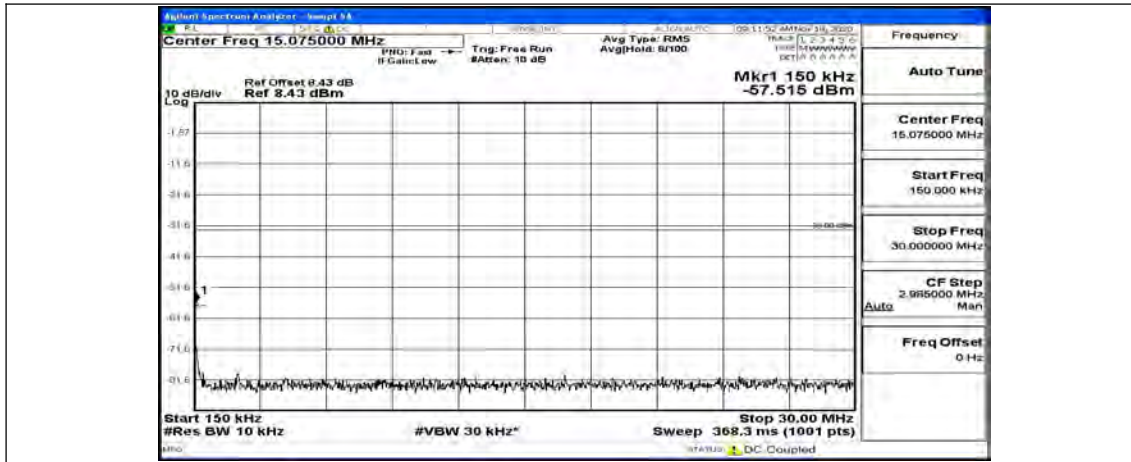

Channel Bandwidth: 5 MHz

(Channel Bandwidth: 5 MHz)_LCH_QPSK_1RB#0

(Channel Bandwidth: 5 MHz)_LCH_QPSK_1RB#12

(Channel Bandwidth: 5 MHz)_LCH_QPSK_1RB#24

(Channel Bandwidth: 5 MHz)_MCH_QPSK_1RB#0

(Channel Bandwidth: 5 MHz)_MCH_QPSK_1RB#12

(Channel Bandwidth: 5 MHz)_MCH_QPSK_1RB#24

(Channel Bandwidth: 5 MHz)_HCH_QPSK_1RB#0

(Channel Bandwidth: 5 MHz)_HCH_QPSK_1RB#12

(Channel Bandwidth: 5 MHz)_HCH_QPSK_1RB#24

(Channel Bandwidth: 5 MHz)_LCH_16QAM_1RB#0