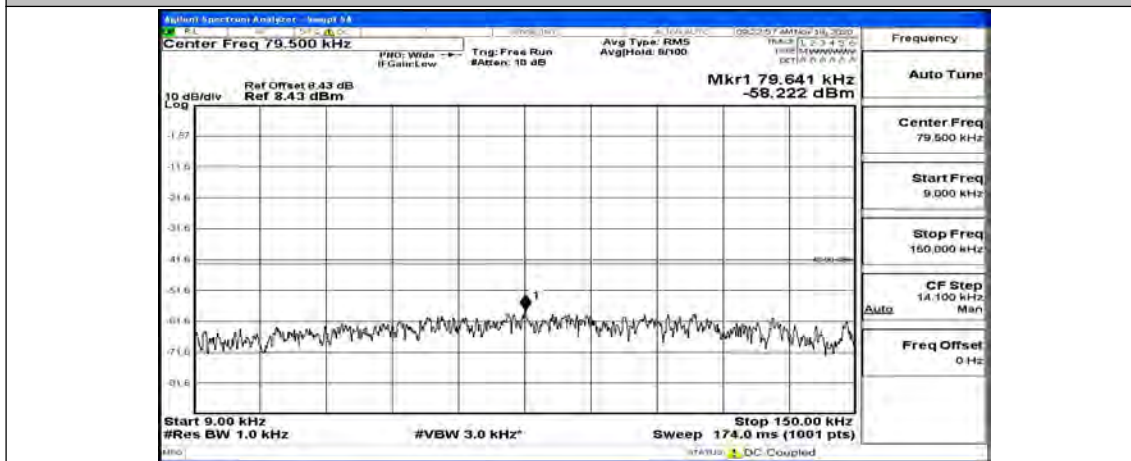

(Channel Bandwidth:15 MHz)_HCH_16QAM_1RB#37

(Channel Bandwidth:15 MHz)_HCH_16QAM_1RB#74

Channel Bandwidth: 20 MHz

(Channel Bandwidth:20 MHz)_LCH_QPSK_1RB#0

(Channel Bandwidth:20 MHz)_LCH_QPSK_1RB#49

(Channel Bandwidth:20 MHz)_LCH_QPSK_1RB#99