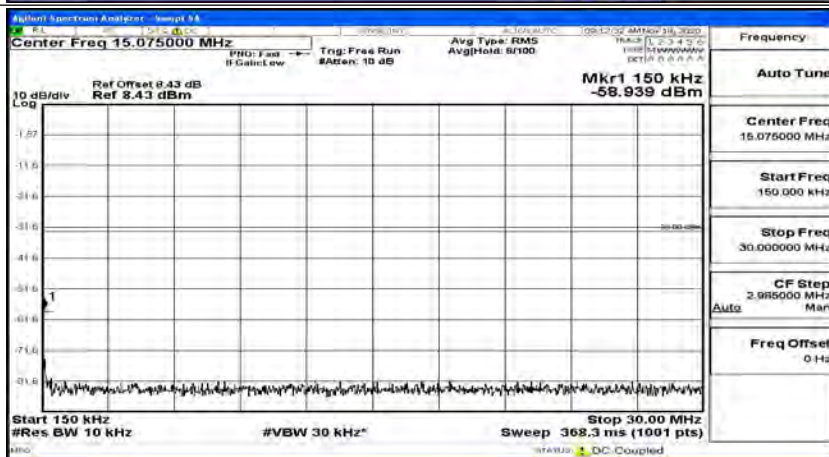

(Channel Bandwidth: 5 MHz)_LCH_16QAM_1RB#12

(Channel Bandwidth: 5 MHz)_LCH_16QAM_1RB#24

(Channel Bandwidth: 5 MHz)_MCH_16QAM_1RB#0

(Channel Bandwidth: 5 MHz)_MCH_16QAM_1RB#12

(Channel Bandwidth: 5 MHz)_MCH_16QAM_1RB#24