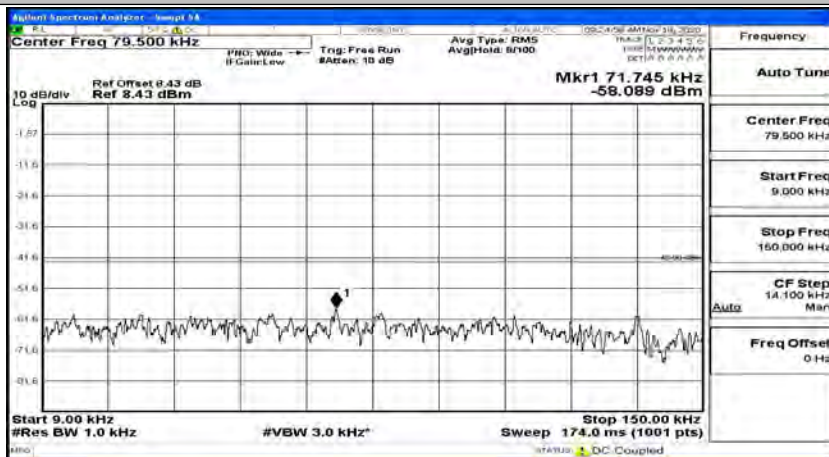

(Channel Bandwidth:20 MHz)_MCH_16QAM_1RB#99