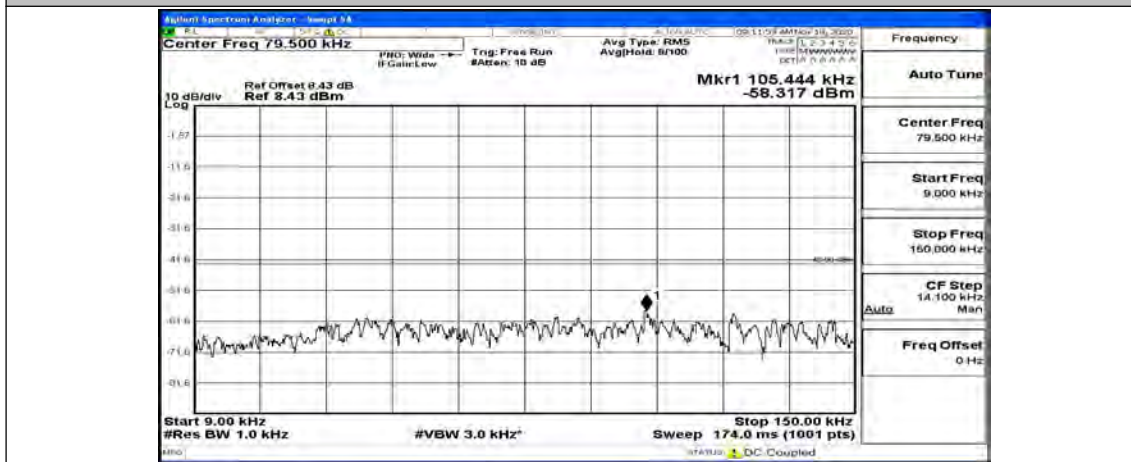

Channel Bandwidth: 5 MHz

(Channel Bandwidth: 5 MHz)_LCH_QPSK_1RB#0

(Channel Bandwidth: 5 MHz)_LCH_QPSK_1RB#12

(Channel Bandwidth: 5 MHz)_LCH_QPSK_1RB#24

(Channel Bandwidth: 5 MHz)_MCH_QPSK_1RB#0

(Channel Bandwidth: 5 MHz)_MCH_QPSK_1RB#12