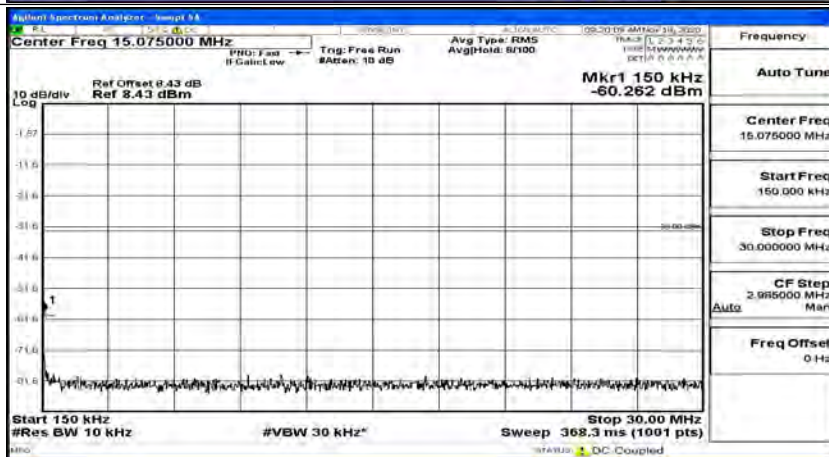

(Channel Bandwidth:15 MHz)_LCH_QPSK_1RB#37

(Channel Bandwidth:15 MHz)_LCH_QPSK_1RB#74

(Channel Bandwidth:15 MHz)_MCH_QPSK_1RB#0

(Channel Bandwidth:15 MHz)_MCH_QPSK_1RB#37

(Channel Bandwidth:15 MHz)_MCH_QPSK_1RB#74