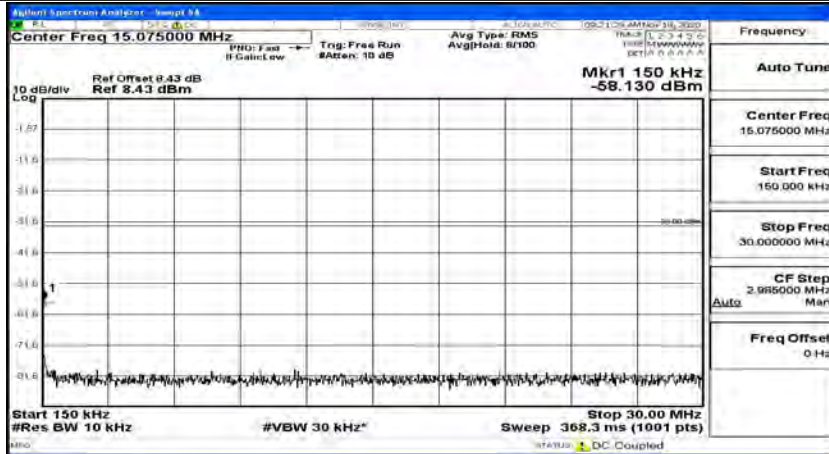

(Channel Bandwidth:15 MHz)_HCH_QPSK_1RB#74