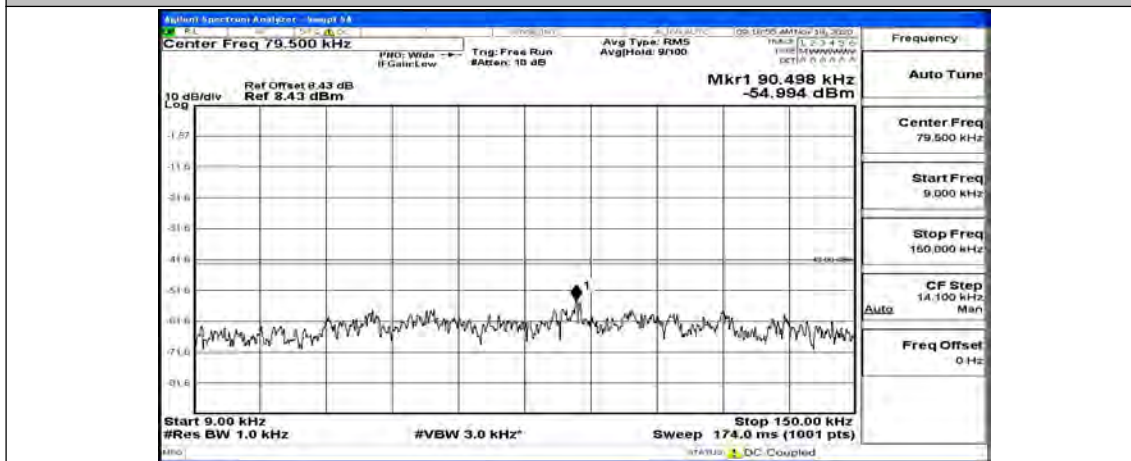

(Channel Bandwidth:15 MHz)_LCH_QPSK_1RB#74