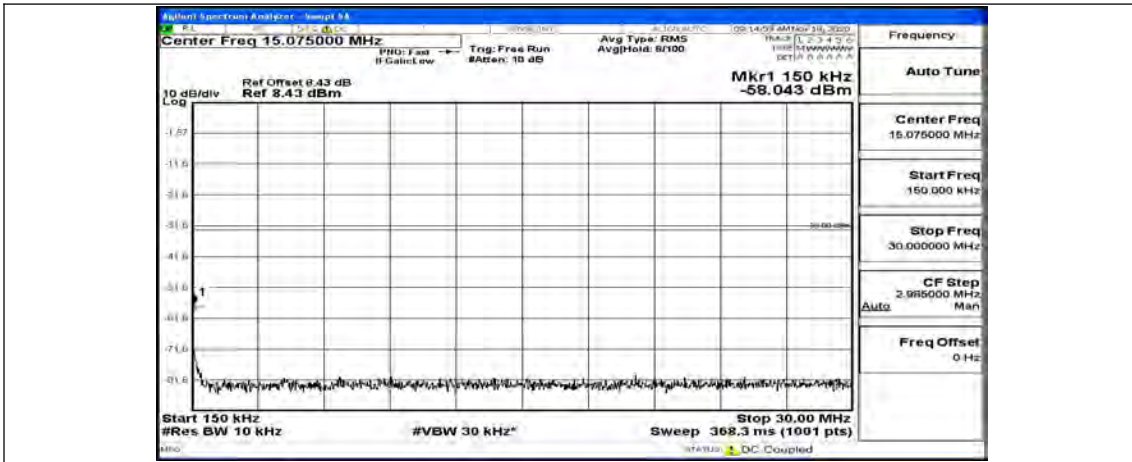

(Channel Bandwidth: 5 MHz)_HCH_16QAM_1RB#0

(Channel Bandwidth: 5 MHz)_HCH_16QAM_1RB#12

(Channel Bandwidth: 5 MHz)_HCH_16QAM_1RB#24

Channel Bandwidth: 10 MHz

Channel Bandwidth: 10 MHz_LCH_QPSK_1RB#49

Channel Bandwidth: 10 MHz_MCH_QPSK_1RB#0