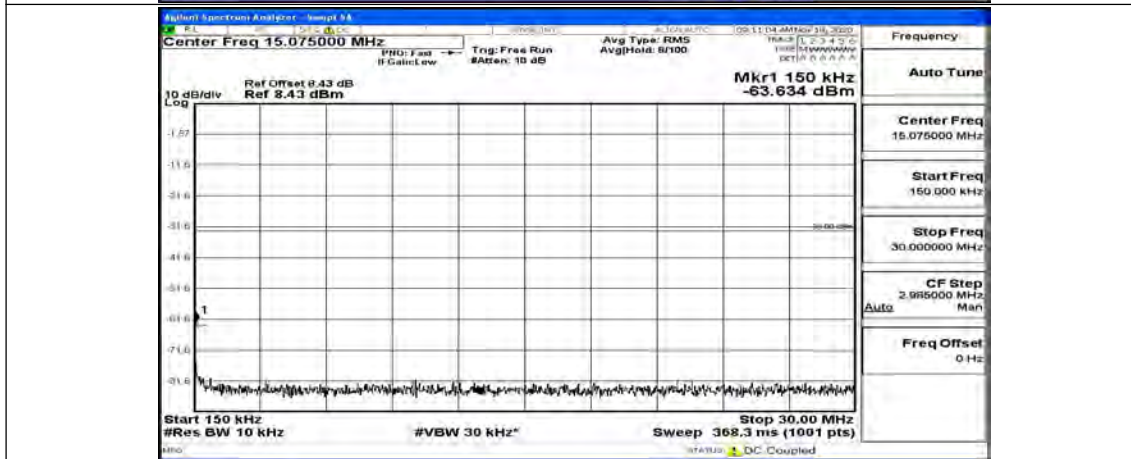

(Channel Bandwidth: 5 MHz)_LCH_16QAM_1RB#12