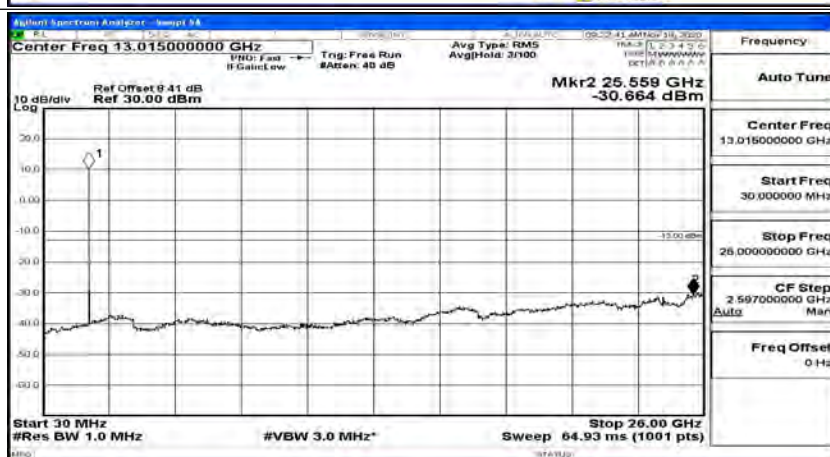

(Channel Bandwidth:15 MHz)_HCH_16QAM_1RB#37

(Channel Bandwidth:15 MHz)_HCH_16QAM_1RB#74

Channel Bandwidth: 20 MHz

(Channel Bandwidth:20 MHz)_LCH_QPSK_1RB#0

(Channel Bandwidth:20 MHz)_LCH_QPSK_1RB#49

(Channel Bandwidth:20 MHz)_LCH_QPSK_1RB#99