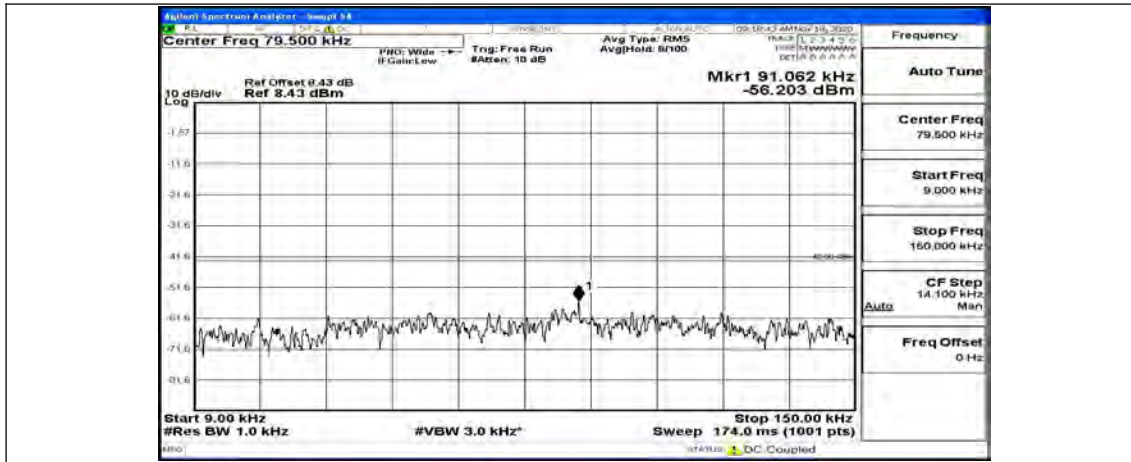

(Channel Bandwidth:15 MHz)_LCH_QPSK_1RB#37