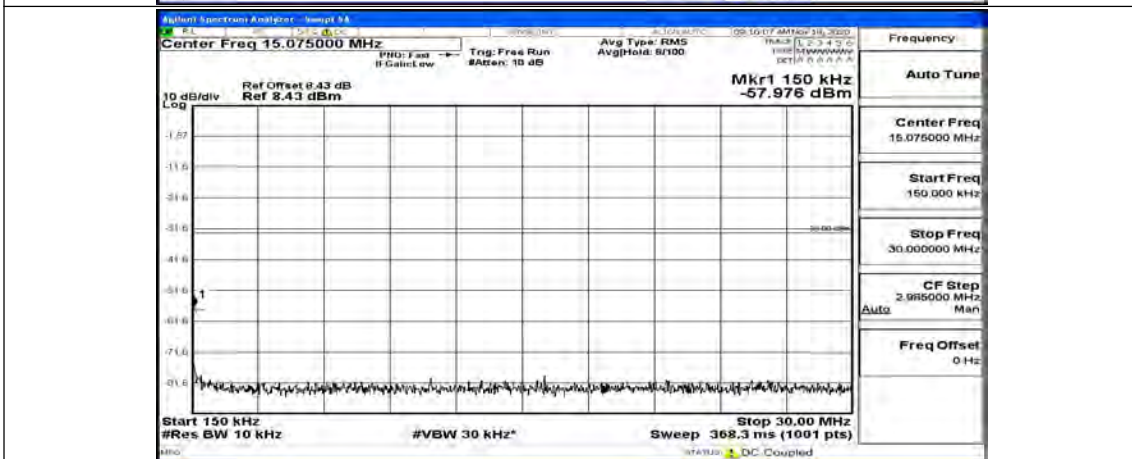

Channel Bandwidth: 10 MHz_MCH_QPSK_1RB#24