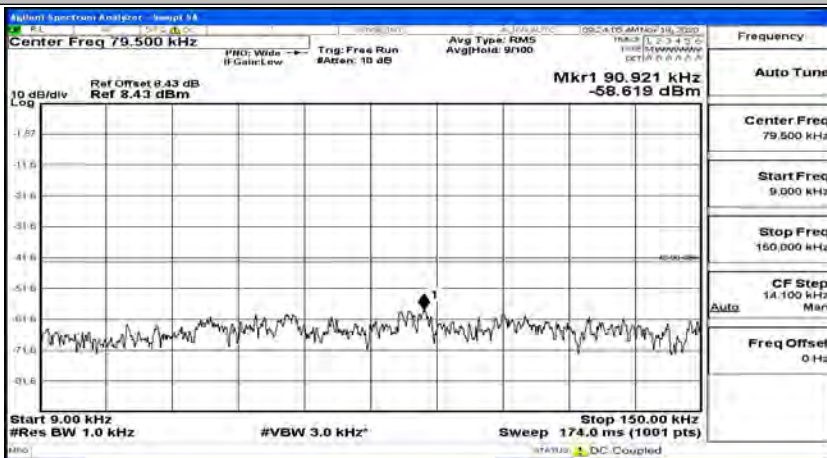

(Channel Bandwidth:20 MHz)_MCH_QPSK_1RB#49