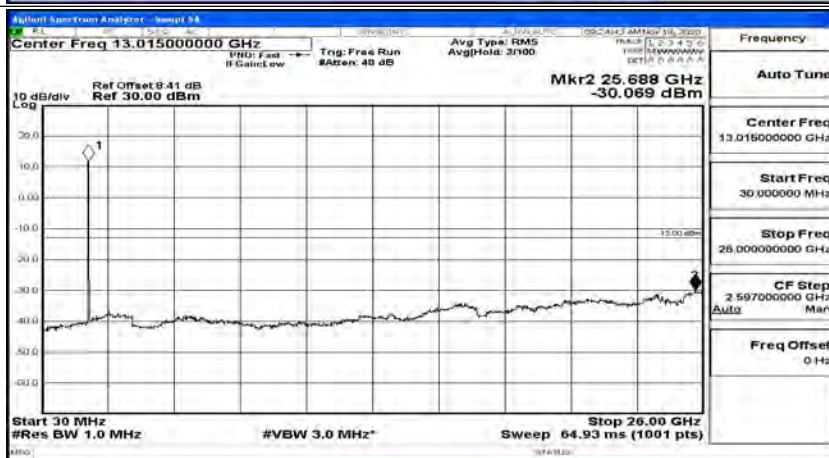

(Channel Bandwidth:20 MHz)_HCH_QPSK_1RB#99

(Channel Bandwidth:20 MHz)_LCH_16QAM_1RB#0

(Channel Bandwidth:20 MHz)_LCH_16QAM_1RB#49

(Channel Bandwidth:20 MHz)_LCH_16QAM_1RB#99

(Channel Bandwidth:20 MHz)_MCH_16QAM_1RB#0