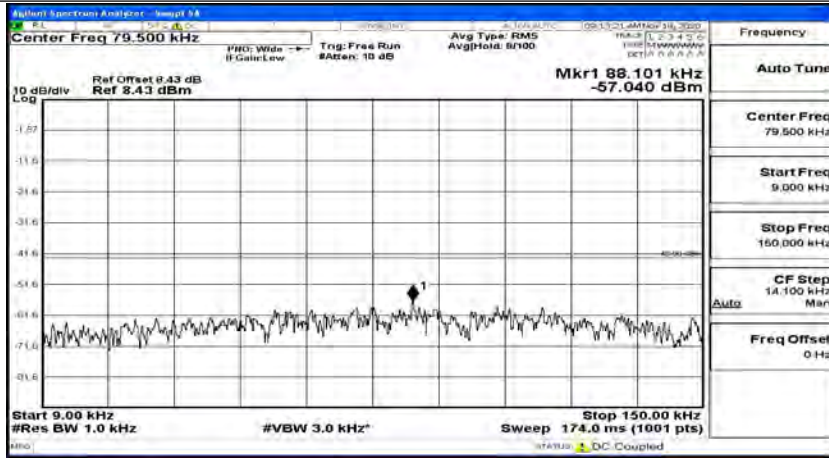

(Channel Bandwidth: 5 MHz)_HCH_QPSK_1RB#24