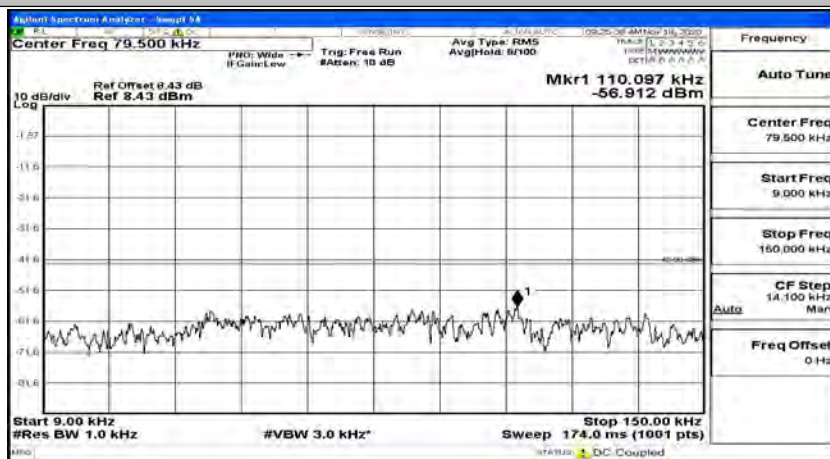

(Channel Bandwidth:20 MHz)_HCH_QPSK_1RB#99