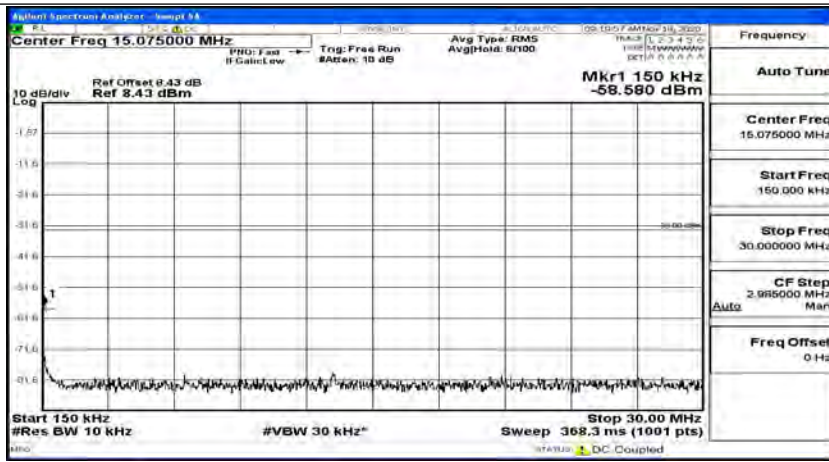

(Channel Bandwidth:15 MHz)_LCH_QPSK_1RB#37

(Channel Bandwidth:15 MHz)_LCH_QPSK_1RB#74

(Channel Bandwidth:15 MHz)_MCH_QPSK_1RB#0

(Channel Bandwidth:15 MHz)_MCH_QPSK_1RB#37

(Channel Bandwidth:15 MHz)_MCH_QPSK_1RB#74