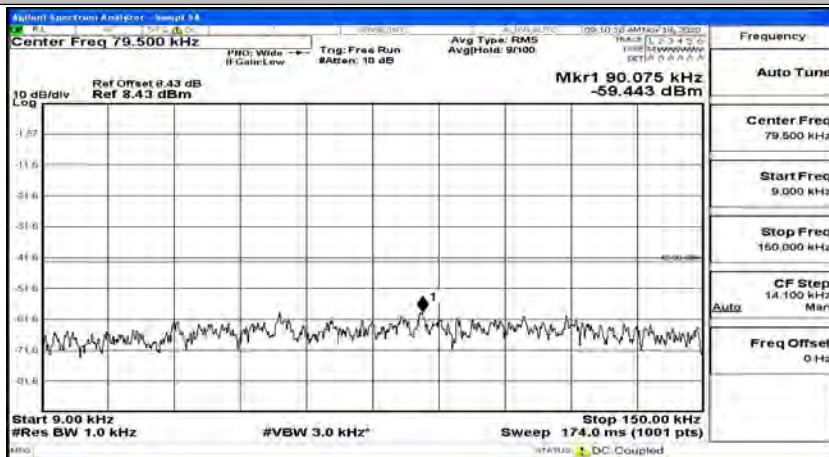

Channel Bandwidth: 5 MHz

(Channel Bandwidth: 5 MHz)_LCH_QPSK_1RB#0

(Channel Bandwidth: 5 MHz)_LCH_QPSK_1RB#12

(Channel Bandwidth: 5 MHz)_LCH_QPSK_1RB#24

(Channel Bandwidth: 5 MHz)_MCH_QPSK_1RB#0

(Channel Bandwidth: 5 MHz)_MCH_QPSK_1RB#12