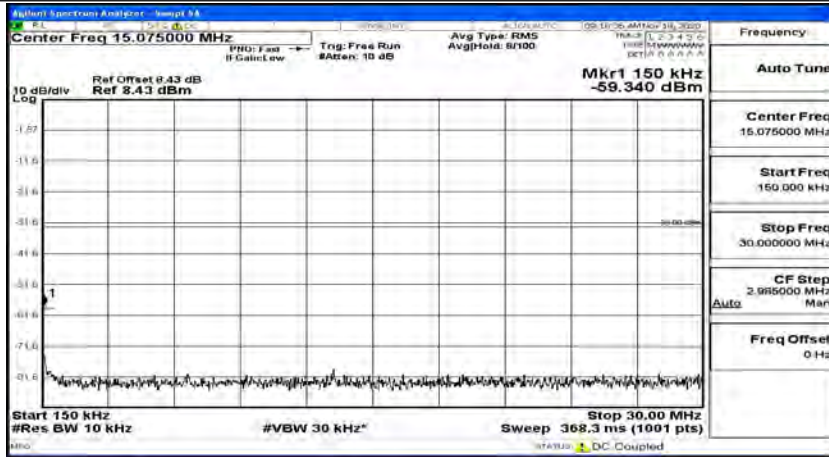

Channel Bandwidth: 10 MHz_MCH_16QAM_1RB#49

Channel Bandwidth: 10 MHz_HCH_16QAM_1RB#0

Channel Bandwidth: 10 MHz_HCH_16QAM_1RB#24

Channel Bandwidth: 10 MHz_HCH_16QAM_1RB#49

Channel Bandwidth: 15 MHz

(Channel Bandwidth:15 MHz)_LCH_QPSK_1RB#0