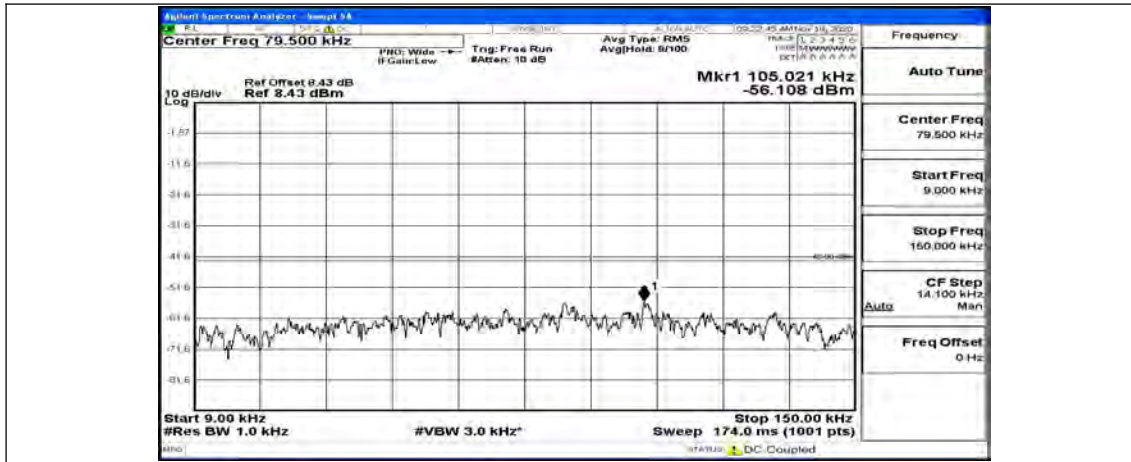

(Channel Bandwidth:15 MHz)_HCH_16QAM_1RB#37

(Channel Bandwidth:15 MHz)_HCH_16QAM_1RB#74

Channel Bandwidth: 20 MHz

(Channel Bandwidth:20 MHz)_LCH_QPSK_1RB#0

(Channel Bandwidth:20 MHz)_LCH_QPSK_1RB#49

(Channel Bandwidth:20 MHz)_LCH_QPSK_1RB#99