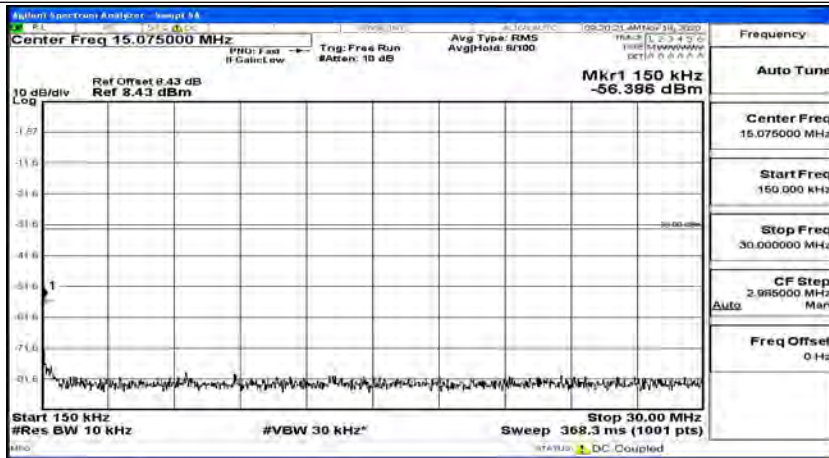

(Channel Bandwidth:15 MHz)_LCH_QPSK_1RB#37

(Channel Bandwidth:15 MHz)_LCH_QPSK_1RB#74

(Channel Bandwidth:15 MHz)_MCH_QPSK_1RB#0

(Channel Bandwidth:15 MHz)_MCH_QPSK_1RB#37

(Channel Bandwidth:15 MHz)_MCH_QPSK_1RB#74