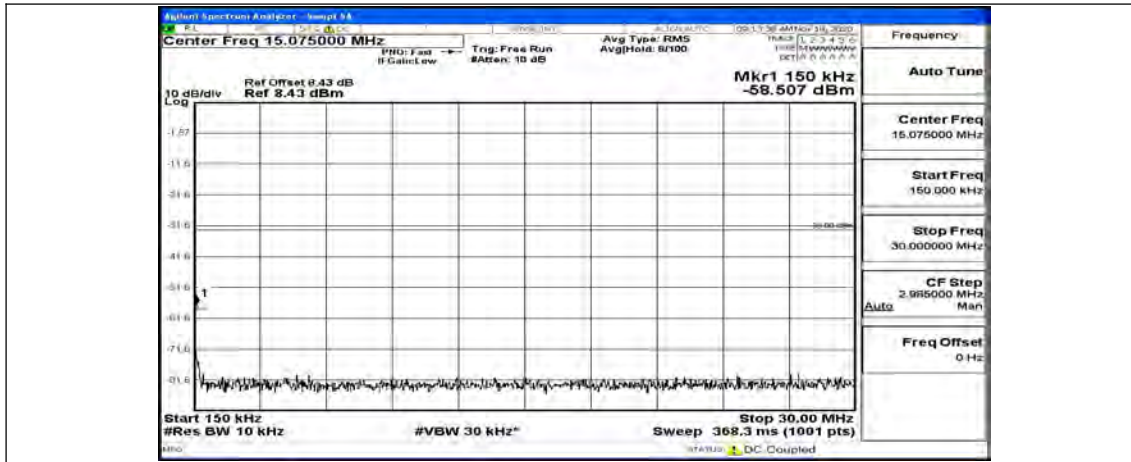

Channel Bandwidth: 5 MHz

(Channel Bandwidth: 5 MHz)_LCH_QPSK_1RB#0

(Channel Bandwidth: 5 MHz)_LCH_QPSK_1RB#12

(Channel Bandwidth: 5 MHz)_LCH_QPSK_1RB#24

(Channel Bandwidth: 5 MHz)_MCH_QPSK_1RB#0

(Channel Bandwidth: 5 MHz)_MCH_QPSK_1RB#12

(Channel Bandwidth: 5 MHz)_MCH_QPSK_1RB#24

(Channel Bandwidth: 5 MHz)_HCH_QPSK_1RB#0

(Channel Bandwidth: 5 MHz)_HCH_QPSK_1RB#12

(Channel Bandwidth: 5 MHz)_HCH_QPSK_1RB#24

(Channel Bandwidth: 5 MHz)_LCH_16QAM_1RB#0

(Channel Bandwidth: 5 MHz)_LCH_16QAM_1RB#12

(Channel Bandwidth: 5 MHz)_LCH_16QAM_1RB#24

(Channel Bandwidth: 5 MHz)_MCH_16QAM_1RB#0

(Channel Bandwidth: 5 MHz)_MCH_16QAM_1RB#12

(Channel Bandwidth: 5 MHz)_MCH_16QAM_1RB#24