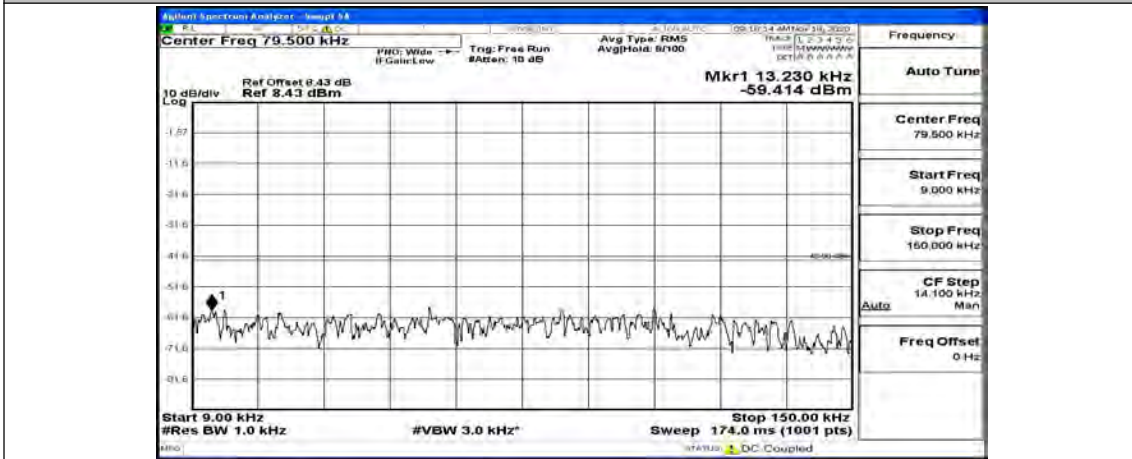

Channel Bandwidth: 10 MHz_MCH_16QAM_1RB#49

Channel Bandwidth: 10 MHz_HCH_16QAM_1RB#0

Channel Bandwidth: 10 MHz_HCH_16QAM_1RB#24

Channel Bandwidth: 10 MHz_HCH_16QAM_1RB#49

Channel Bandwidth: 15 MHz

(Channel Bandwidth:15 MHz)_LCH_QPSK_1RB#0