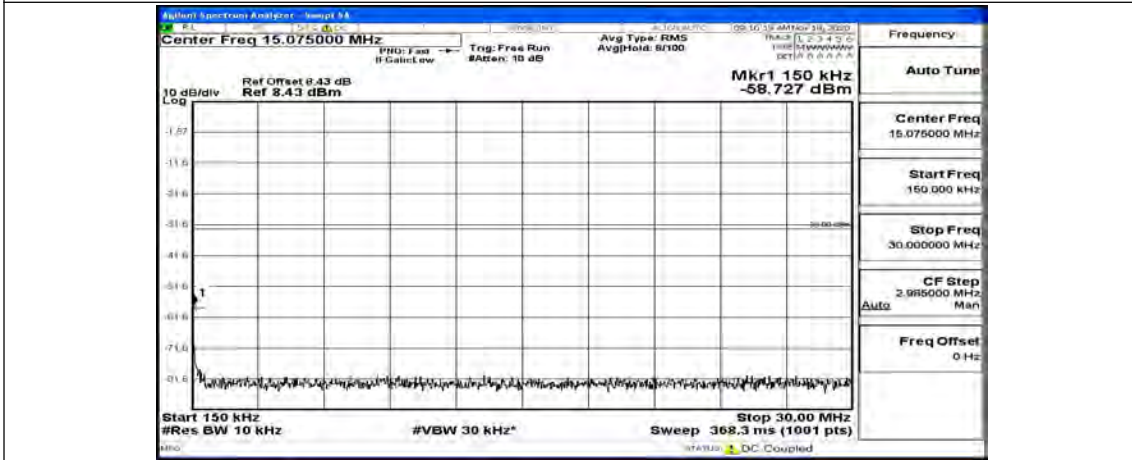

Channel Bandwidth: 10 MHz_MCH_QPSK_1RB#49