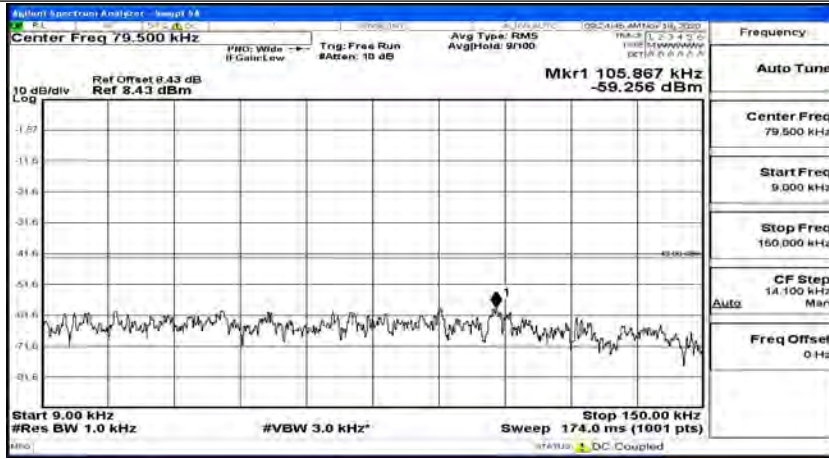

(Channel Bandwidth:20 MHz)_MCH_16QAM_1RB#99