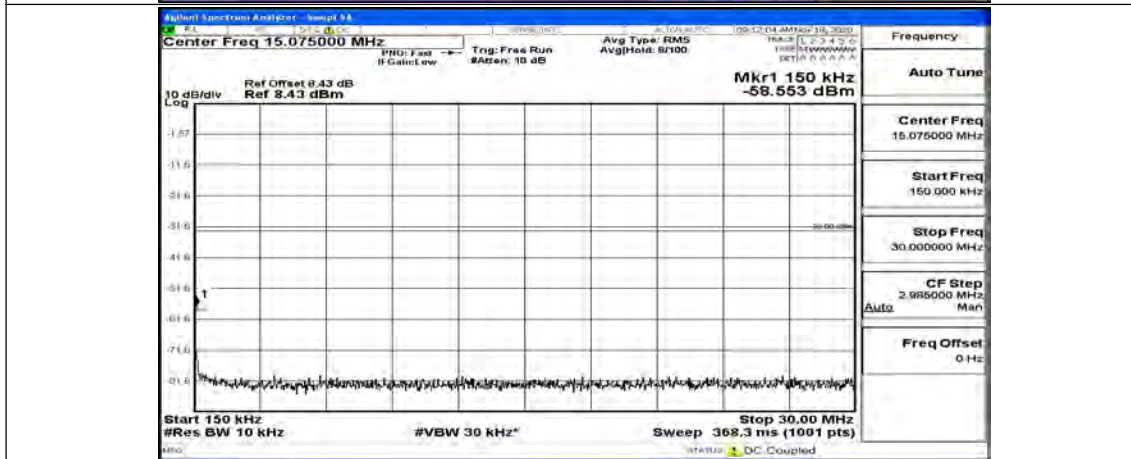

Channel Bandwidth: 5 MHz

(Channel Bandwidth: 5 MHz)_LCH_QPSK_1RB#0

(Channel Bandwidth: 5 MHz)_LCH_QPSK_1RB#12

(Channel Bandwidth: 5 MHz)_LCH_QPSK_1RB#24

(Channel Bandwidth: 5 MHz)_MCH_QPSK_1RB#0

(Channel Bandwidth: 5 MHz)_MCH_QPSK_1RB#12

(Channel Bandwidth: 5 MHz)_MCH_QPSK_1RB#24

(Channel Bandwidth: 5 MHz)_HCH_QPSK_1RB#0

(Channel Bandwidth: 5 MHz)_HCH_QPSK_1RB#12

(Channel Bandwidth: 5 MHz)_HCH_QPSK_1RB#24

(Channel Bandwidth: 5 MHz)_LCH_16QAM_1RB#0