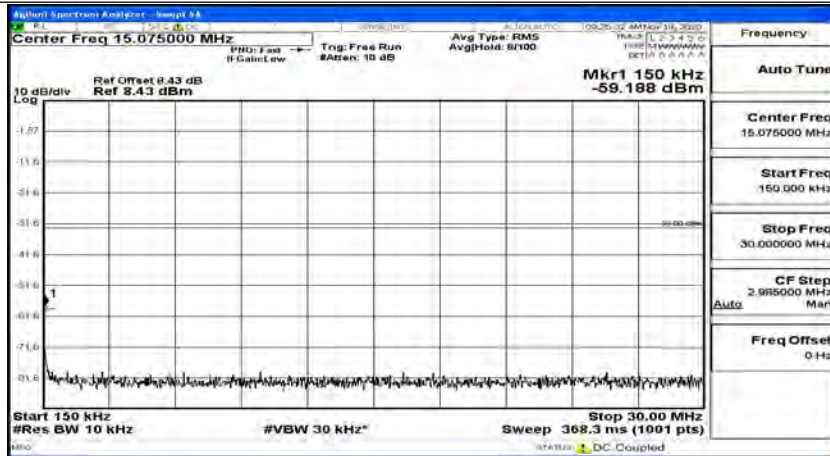

(Channel Bandwidth:20 MHz)_MCH_QPSK_1RB#0

(Channel Bandwidth:20 MHz)_MCH_QPSK_1RB#49

(Channel Bandwidth:20 MHz)_MCH_QPSK_1RB#99

(Channel Bandwidth:20 MHz)_HCH_QPSK_1RB#0

(Channel Bandwidth:20 MHz)_HCH_QPSK_1RB#49