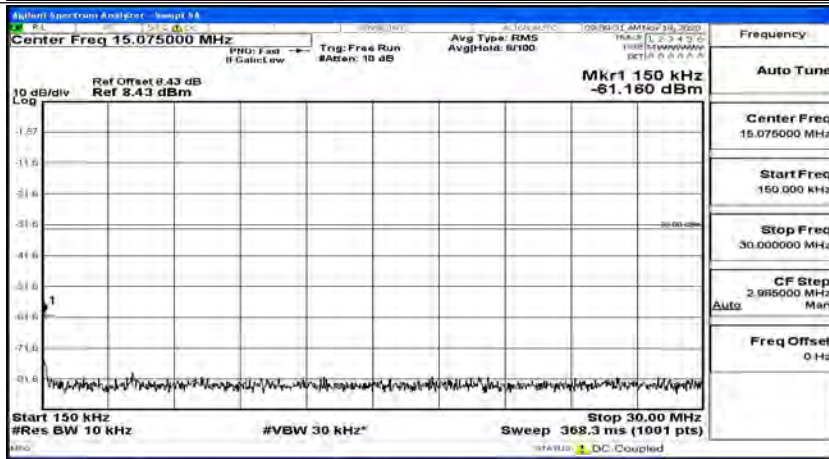

Channel Bandwidth: 5 MHz

(Channel Bandwidth: 5 MHz)_LCH_QPSK_1RB#0

(Channel Bandwidth: 5 MHz)_LCH_QPSK_1RB#12

(Channel Bandwidth: 5 MHz)_LCH_QPSK_1RB#24

(Channel Bandwidth: 5 MHz)_MCH_QPSK_1RB#0

(Channel Bandwidth: 5 MHz)_MCH_QPSK_1RB#12

(Channel Bandwidth: 5 MHz)_MCH_QPSK_1RB#24

(Channel Bandwidth: 5 MHz)_HCH_QPSK_1RB#0

(Channel Bandwidth: 5 MHz)_HCH_QPSK_1RB#12

(Channel Bandwidth: 5 MHz)_HCH_QPSK_1RB#24

(Channel Bandwidth: 5 MHz)_LCH_16QAM_1RB#0