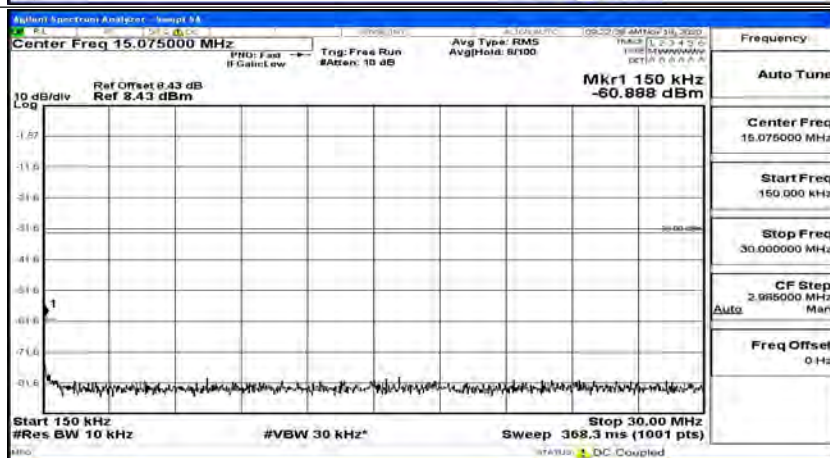

(Channel Bandwidth:15 MHz)_HCH_16QAM_1RB#37

(Channel Bandwidth:15 MHz)_HCH_16QAM_1RB#74

Channel Bandwidth: 20 MHz

(Channel Bandwidth:20 MHz)_LCH_QPSK_1RB#0

(Channel Bandwidth:20 MHz)_LCH_QPSK_1RB#49

(Channel Bandwidth:20 MHz)_LCH_QPSK_1RB#99