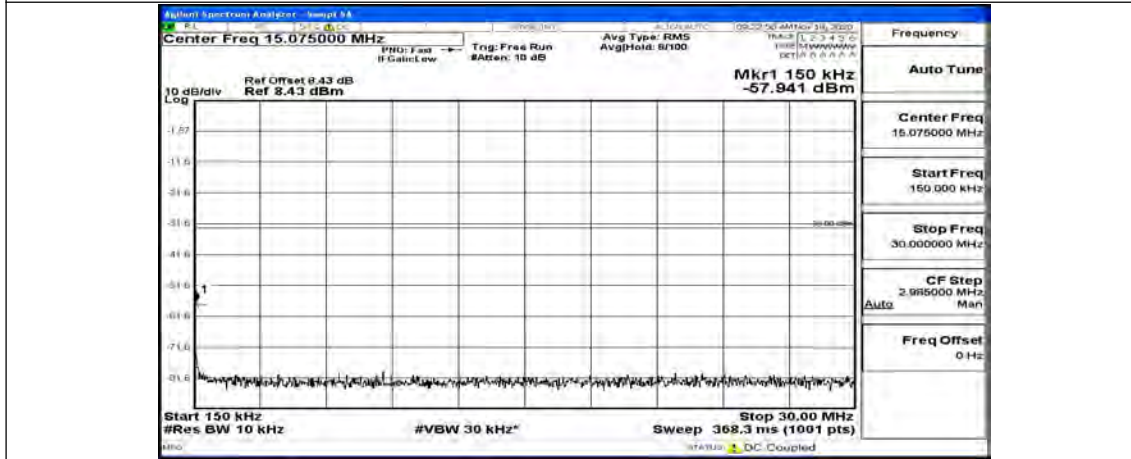

(Channel Bandwidth:15 MHz)_HCH_16QAM_1RB#37

(Channel Bandwidth:15 MHz)_HCH_16QAM_1RB#74

Channel Bandwidth: 20 MHz

(Channel Bandwidth:20 MHz)_LCH_QPSK_1RB#0

(Channel Bandwidth:20 MHz)_LCH_QPSK_1RB#49

(Channel Bandwidth:20 MHz)_LCH_QPSK_1RB#99