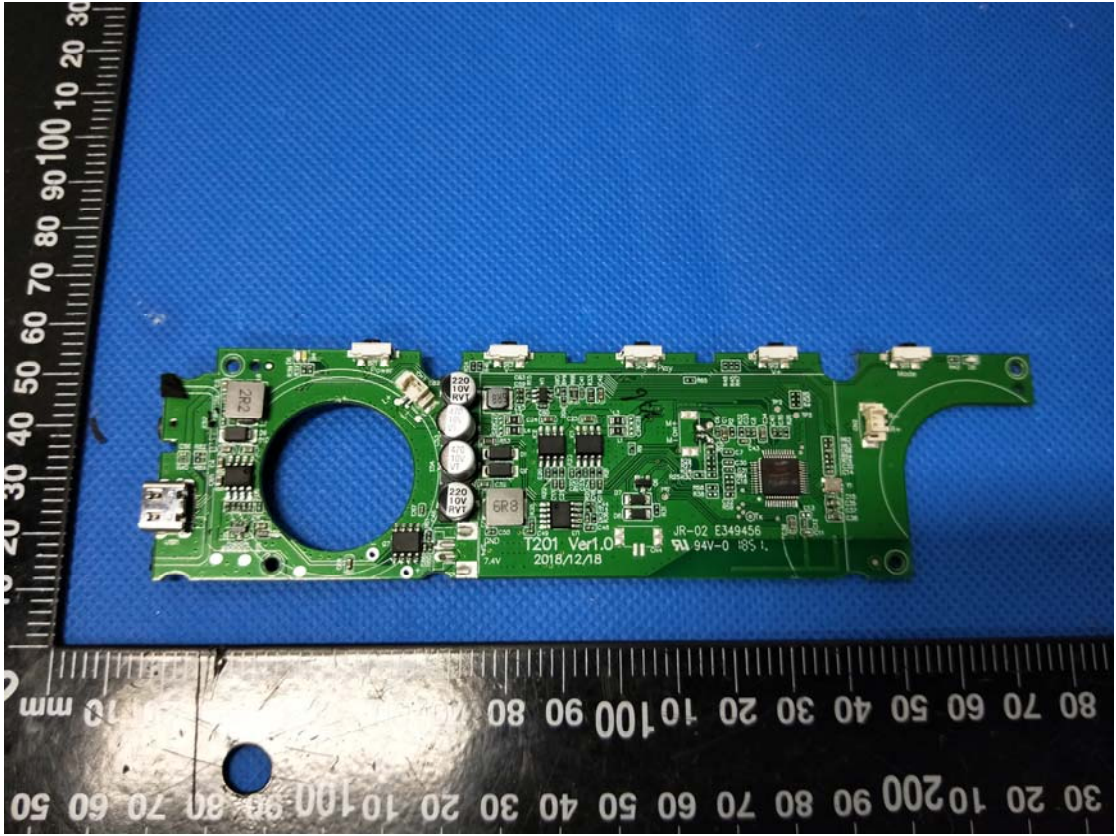

Test Model: Turbo

For safety, please do not
remove the skin packaging

HY 18650 7.4V 1500mAh 13.32Wh 181230 001c