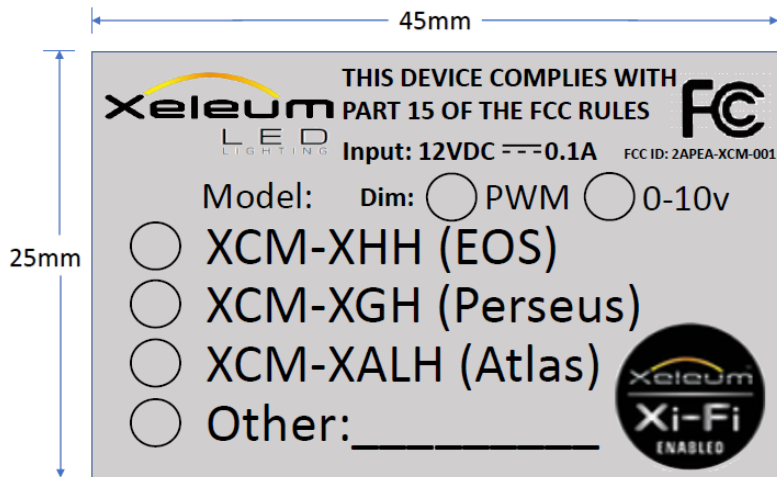

EXHIBIT A - FCC ID LABEL AND LOCATION

FCC ID Label

FCC ID Label Location Information

The label shown shall be permanently affixed at a conspicuous location on the device and be readily visible to the user at the time purchase (Labeling requirements per 2.925)