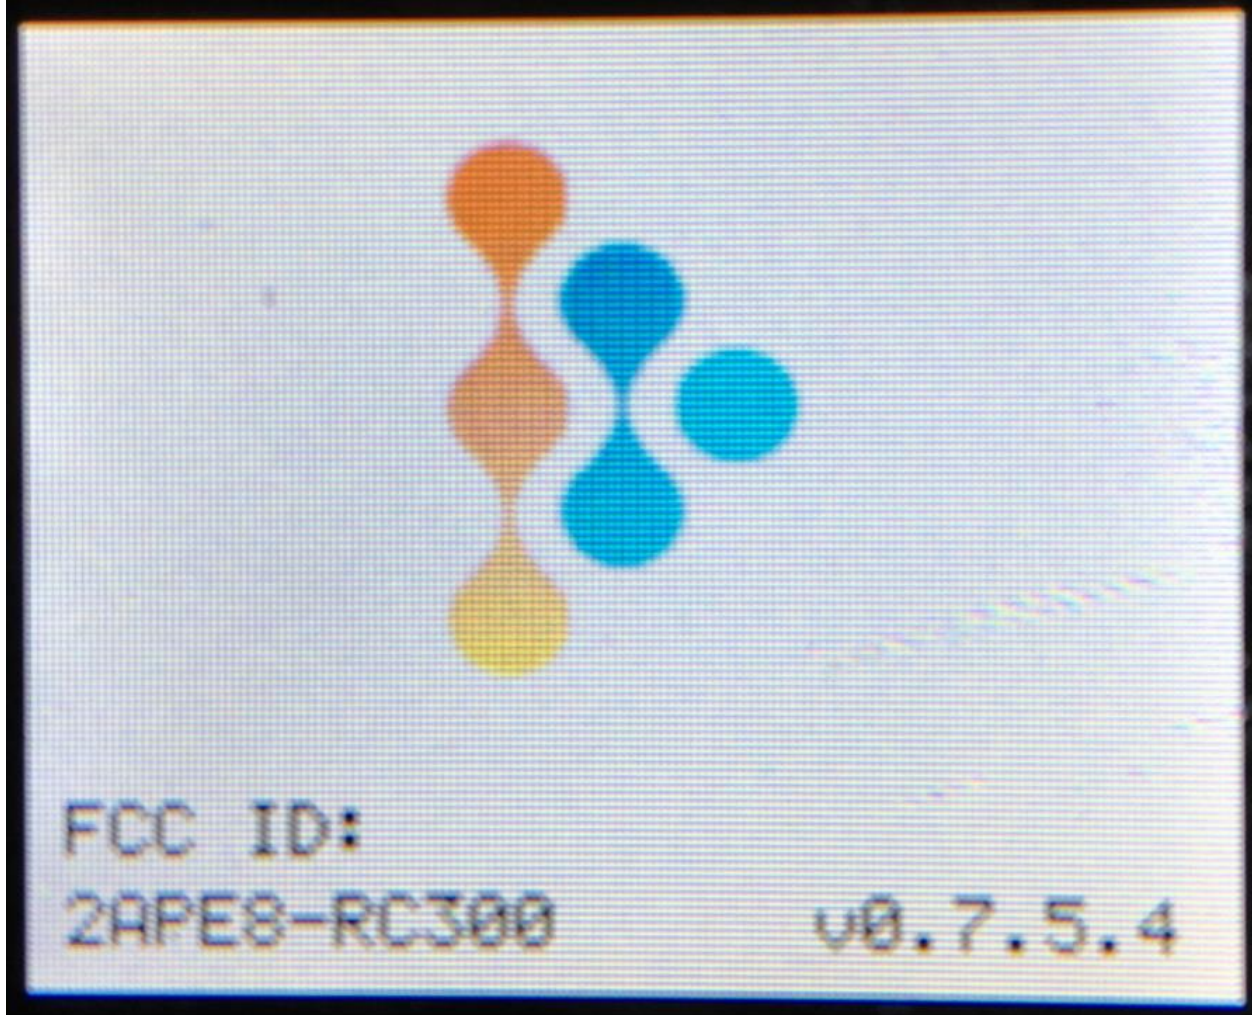

## FCC ID Displayed on Wand screen

Press and hold the power button (in orange color) for viewing the FCC info