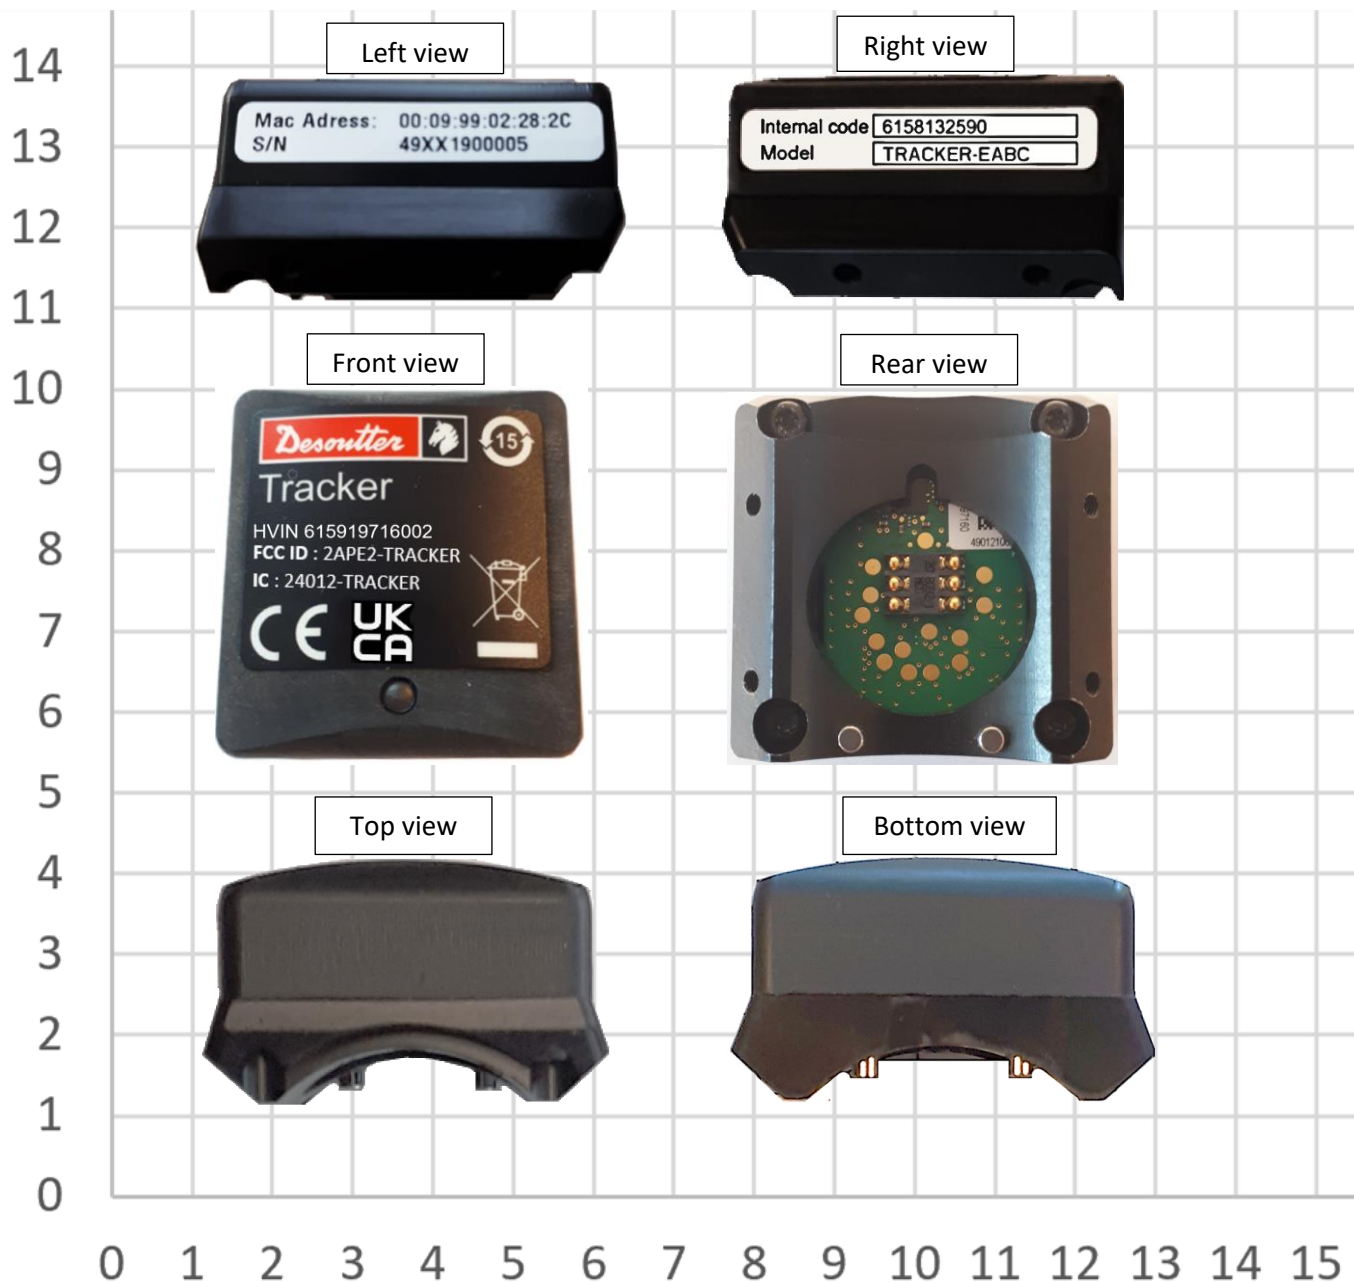

Ets GEORGES RENAULT

38, rue Bobby Sands – ZAC de la Lorie – BP 10273 - 44818 Saint Herblain Cedex

Téléphone ++33 (0)2 40 80 20 00 Facsimile ++33 (0)2 40 33 27 07

www.cp.com

External pictures of TRACKER-EABC

Unit= cm

27/07/2023

615919138002 ExtPho