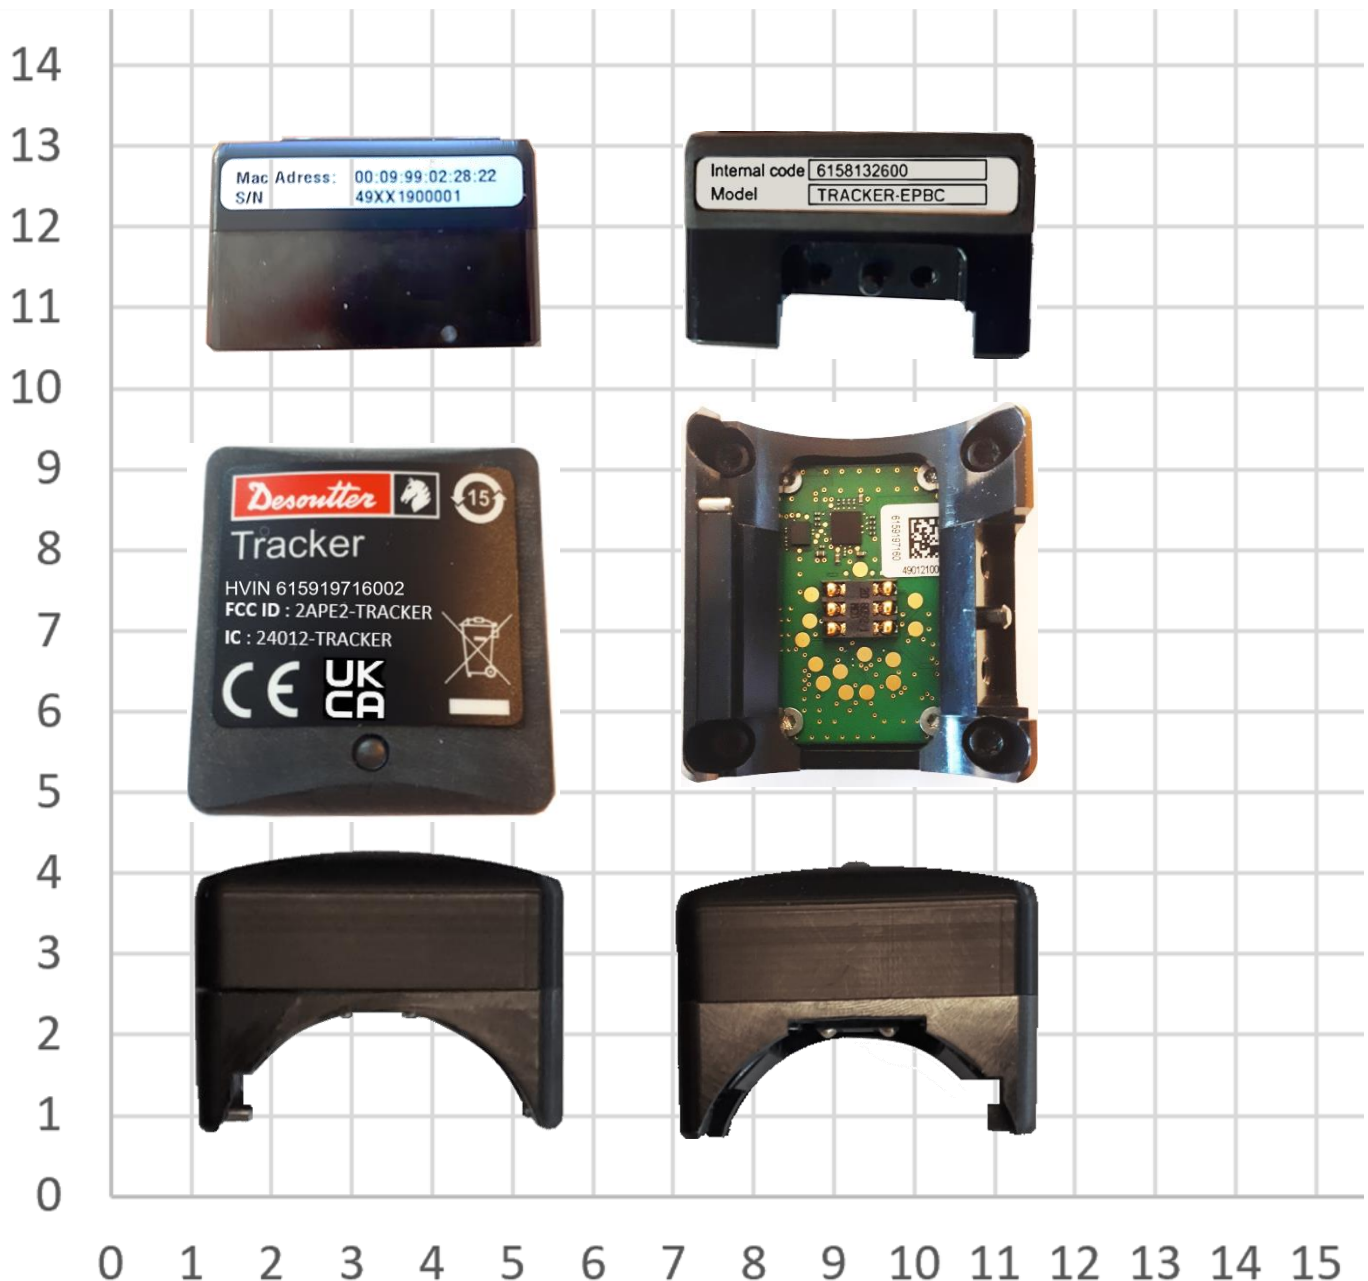

Ets GEORGES RENAULT

38, rue Bobby Sands – ZAC de la Lorie – BP 10273 - 44818 Saint Herblain Cedex

Téléphone ++33 (0)2 40 80 20 00 Facsimile ++33 (0)2 40 33 27 07

www.cp.com

External pictures of TRACKER-EPBC

Unit= cm

27/07/2023

615919138002 ExtPho