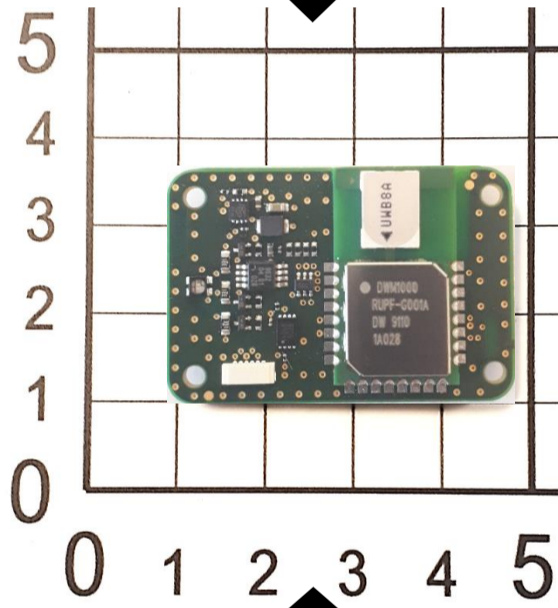

# PHOTO PCBA TRACKER P/N 6159197160

For tracker EPBC 6158132600

View D

View A

View C

View E

View B