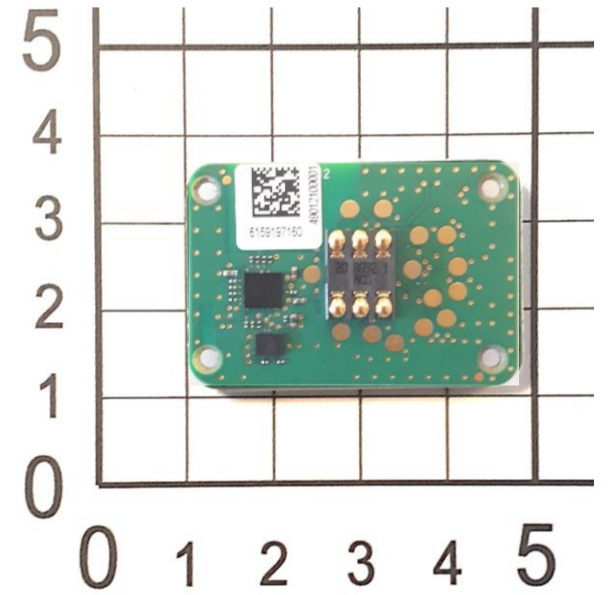

# PHOTO PCBA TRACKER P/N 6159197160

For tracker EPBC 6158132600

View D

View A

View C

View E

View B