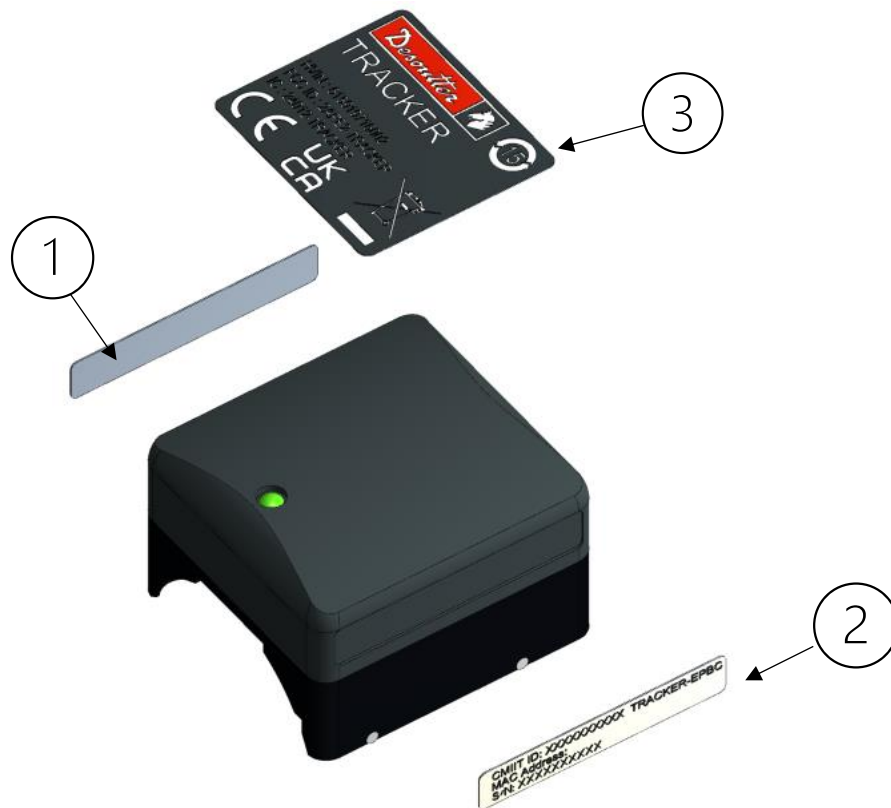

1. NAMEPLATE TRACKER-EPBC

Internal code	6158132600
Model	TRACKER-EPBC
2. LABEL MAC ADRESS TRACKER-EABC and TRACKER EPBC

MAC Address:	XXXXXXXXXX
S/N:	XXXXXXXXXX

3. STICKER TRACKER-EABC and TRACKER EPBC

12/07/2023