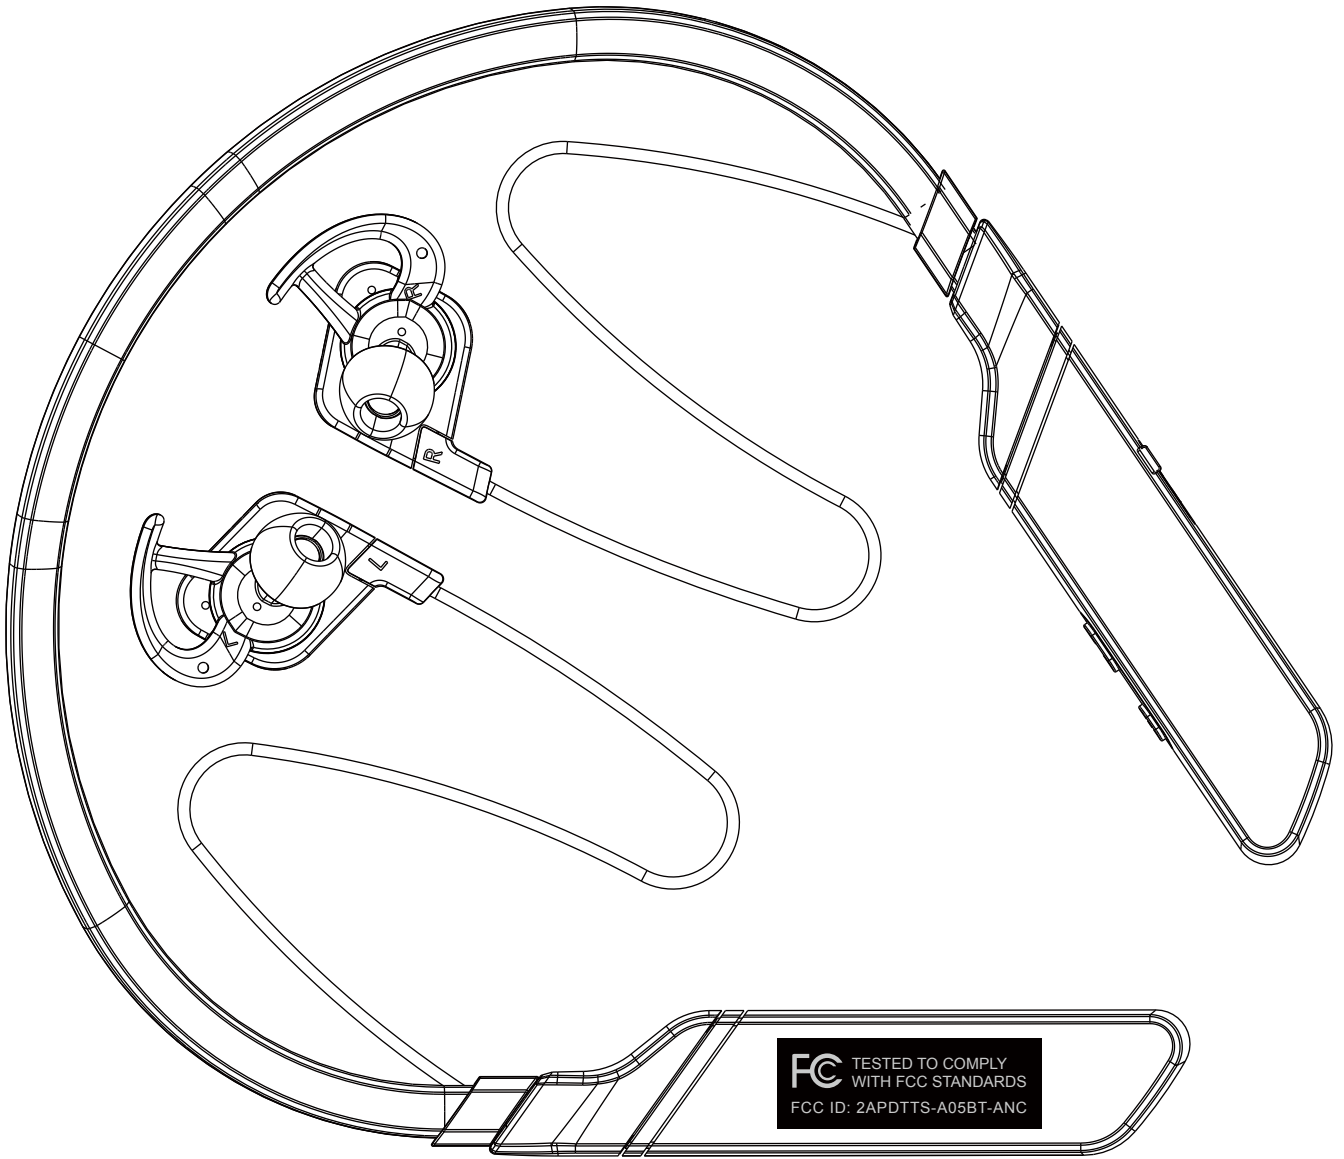

# AQUARIUS-01\_FCC\_Label\_Tesoro

Size: W35mm x H12mm

**FC** TESTED TO COMPLY  
WITH FCC STANDARDS  
FCC ID: 2APDTS-A05BT-ANC