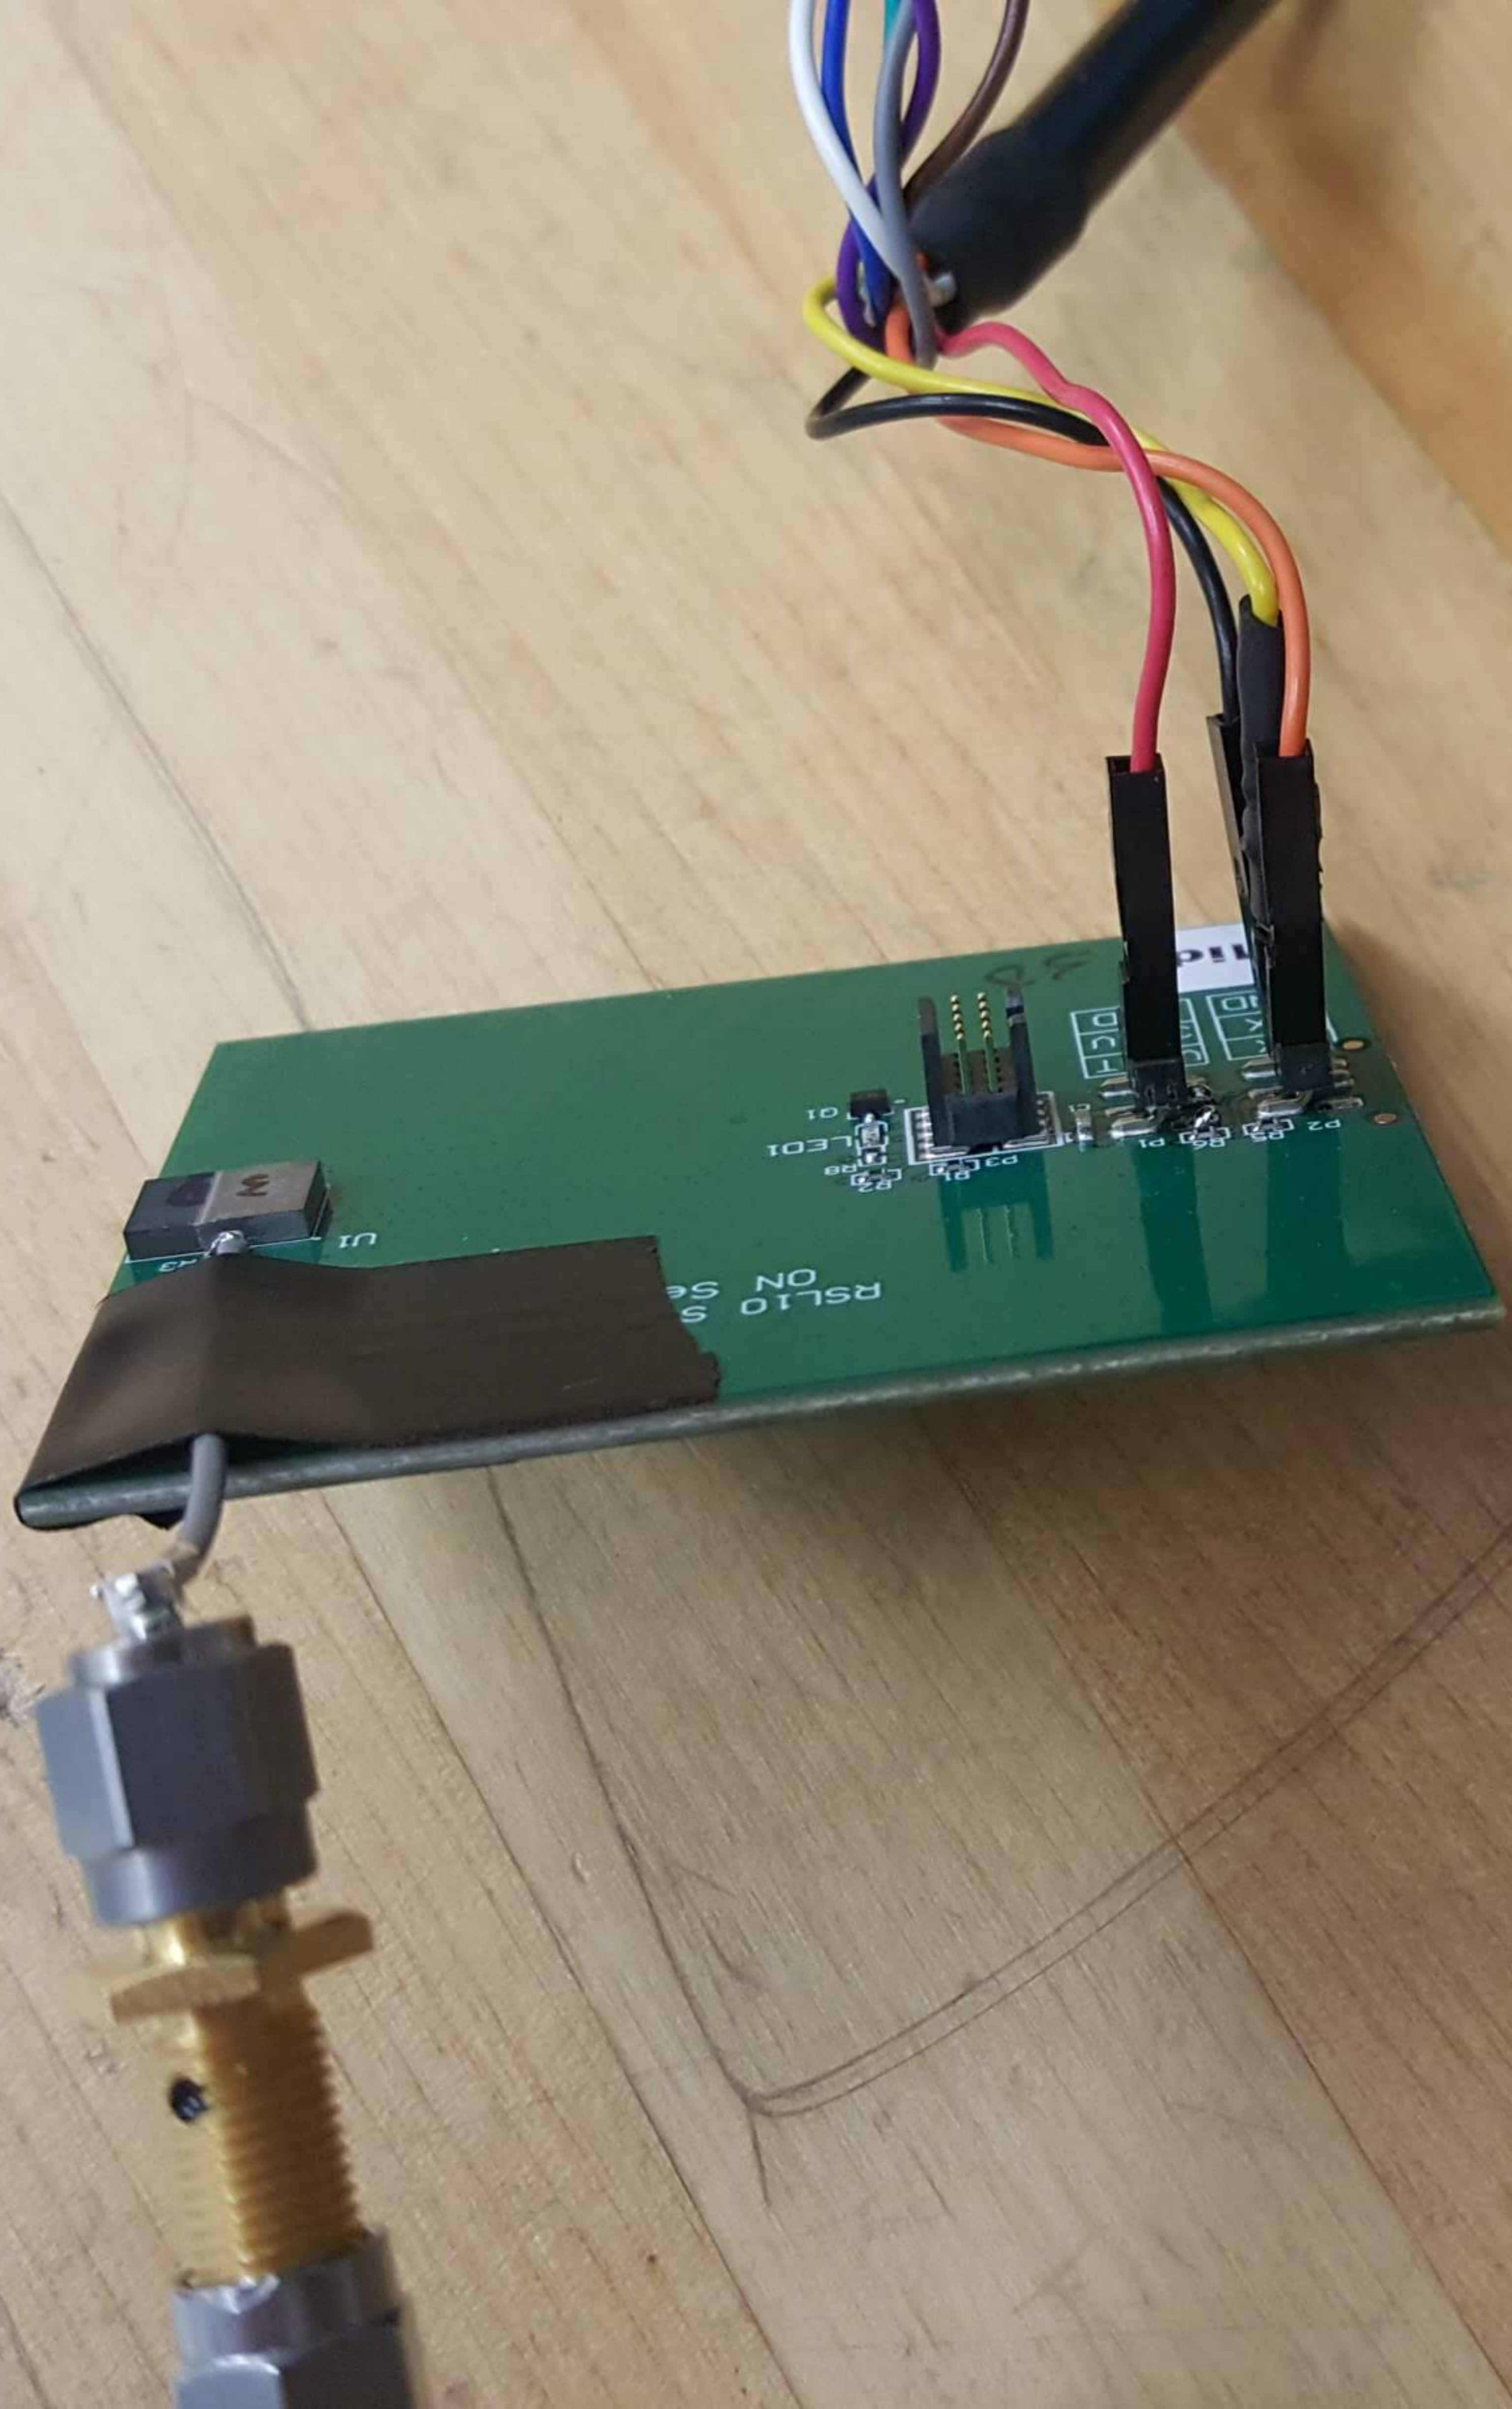


The logo for Nemko, featuring the word "Nemko" in a bold, sans-serif font. The letter "N" is partially enclosed by a blue circular arc.

ONE WORLD ◦ OUR APPROVAL

NETTIKO
ONE WORLD ○ OUR APPROVAL

Mid

50

RSL10 S
ON Se

P1

R2

R8

R5

R6

RSL10 SiP Test 50mm V1.0
ON Semiconductor

| | |
|-----|------|
| TX | VBAT |
| RX | 3.3V |
| GND | GND |

Mid