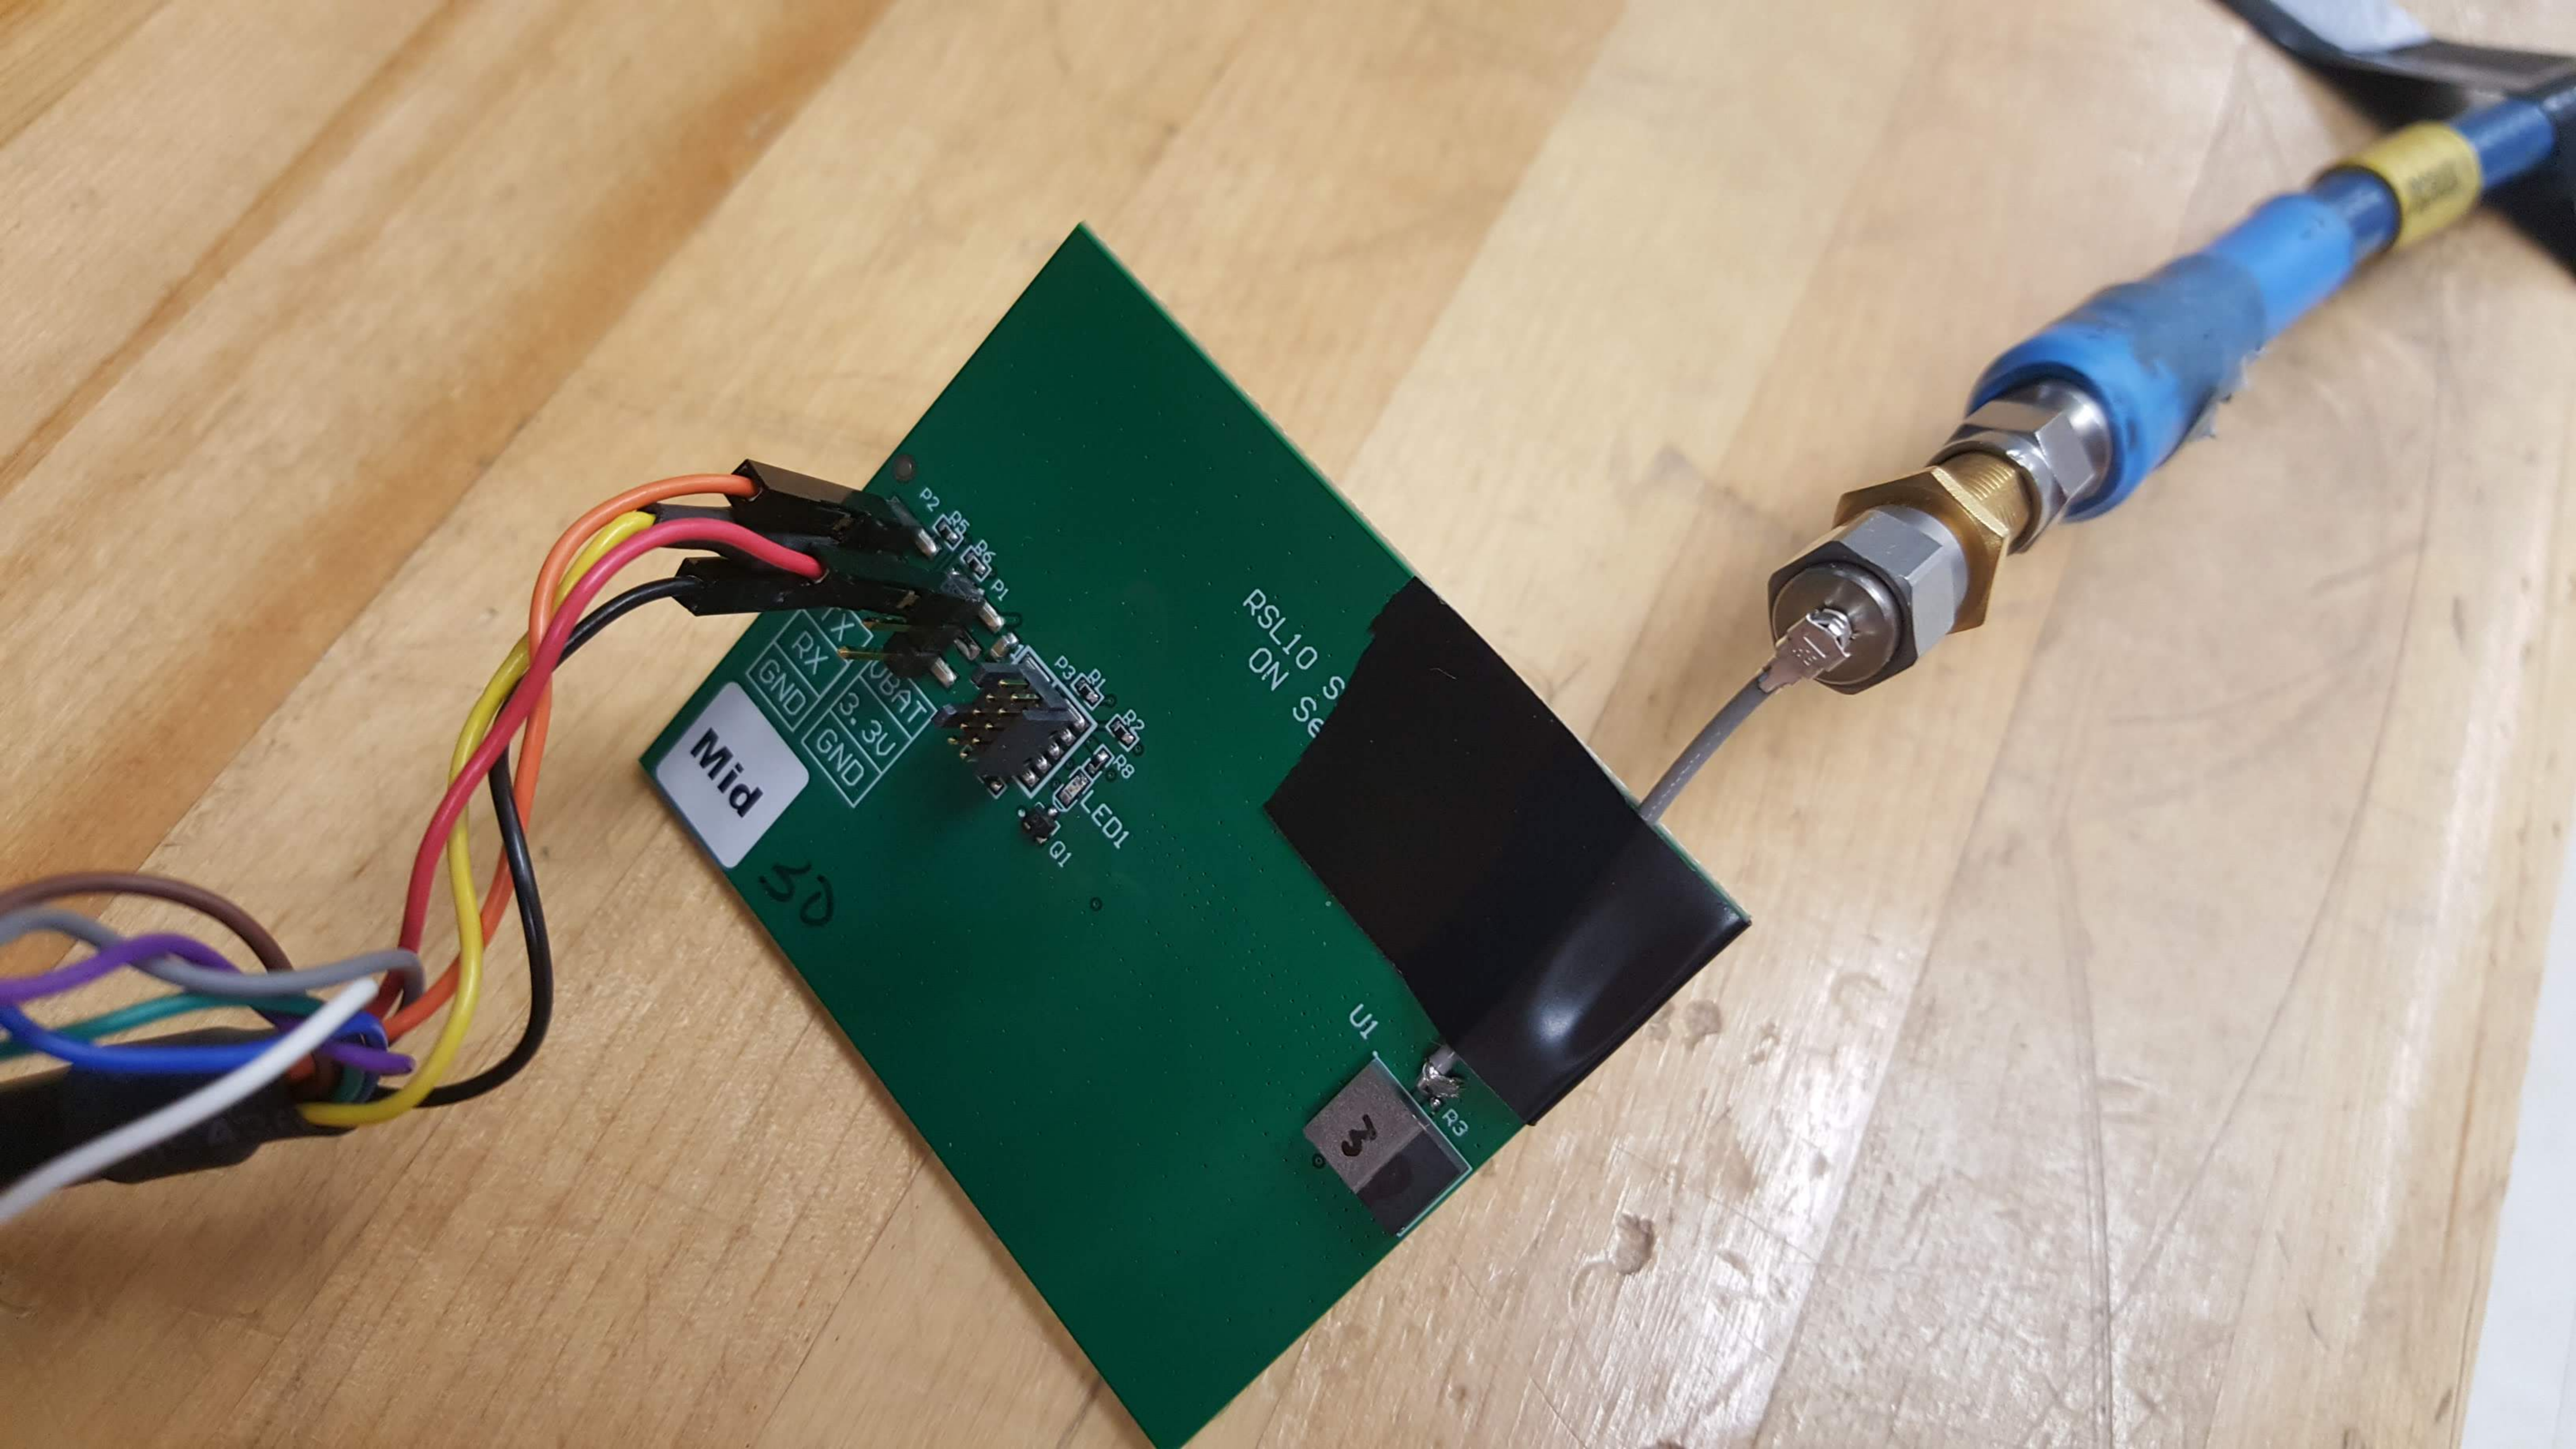


The logo for Nemko, featuring the word "Nemko" in a bold, sans-serif font. The letter "N" is partially enclosed by a blue circular arc.

ONE WORLD ◦ OUR APPROVAL

NETTIKO
ONE WORLD ○ OUR APPROVAL

Mid

50

RSL10 S
ON Se

3

TX
RX
GND

UBAT
3.3U
GND

LED1

U1

R3

P2

P3

P1

R2

R8

R5

R6

RSL10 SiP Test 50mm V1.0
ON Semiconductor

| | |
|-----|------|
| TX | VBAT |
| RX | 3.3V |
| GND | GND |

Mid