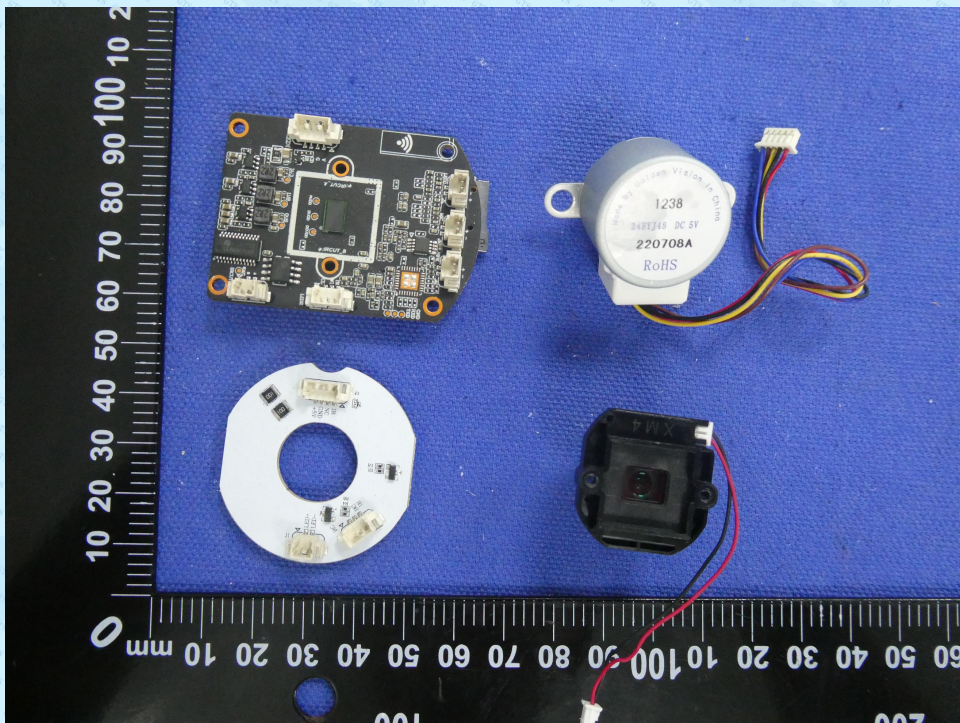

Product Name: Smart Camera
Test Model No.: Z4,Z5, Z6, Z7, Z8, Z9, Z10, G2, G6, G7, G8, G9, K7, C1, R3, R4

EUT Construcational Detailss

RF Chip

PCB Antenna

-----End-----