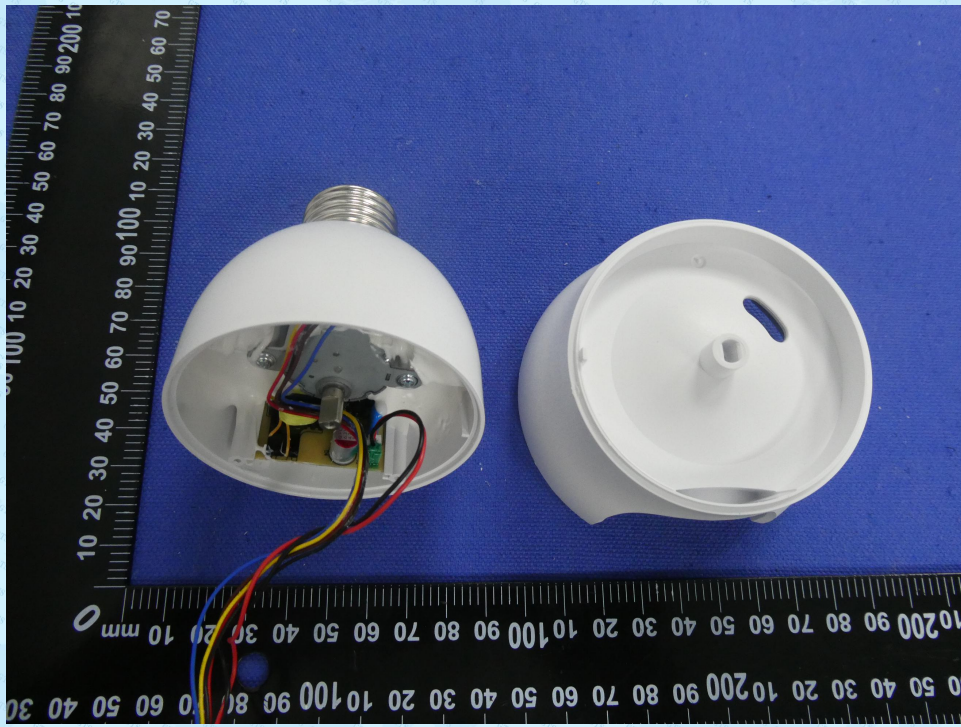

Product Name: Smart Camera
Test Model No.: Z4,Z5, Z6, Z7, Z8, Z9, Z10, G2, G6, G7, G8, G9, K7, C1, R3, R4

EUT Construcational Detailss

RF Chip

PCB Antenna

-----End-----