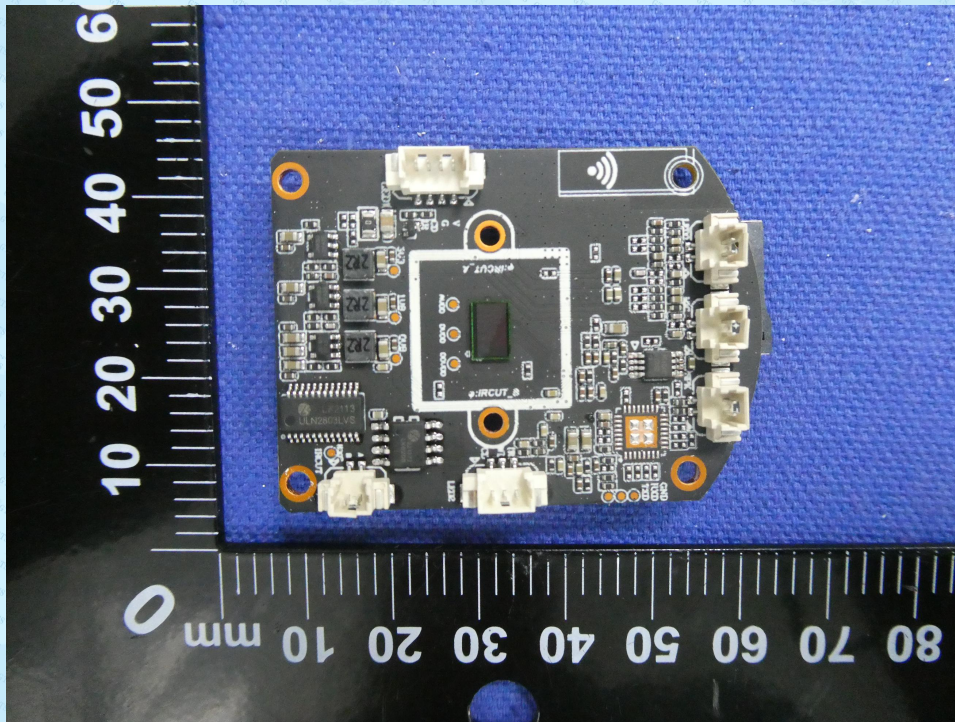

Product Name: Smart Camera
Test Model No.: Z4,Z5, Z6, Z7, Z8, Z9, Z10, G2, G6, G7, G8, G9, K7, C1, R3, R4

EUT Construcational Detailss

RF Chip

PCB Antenna

-----End-----