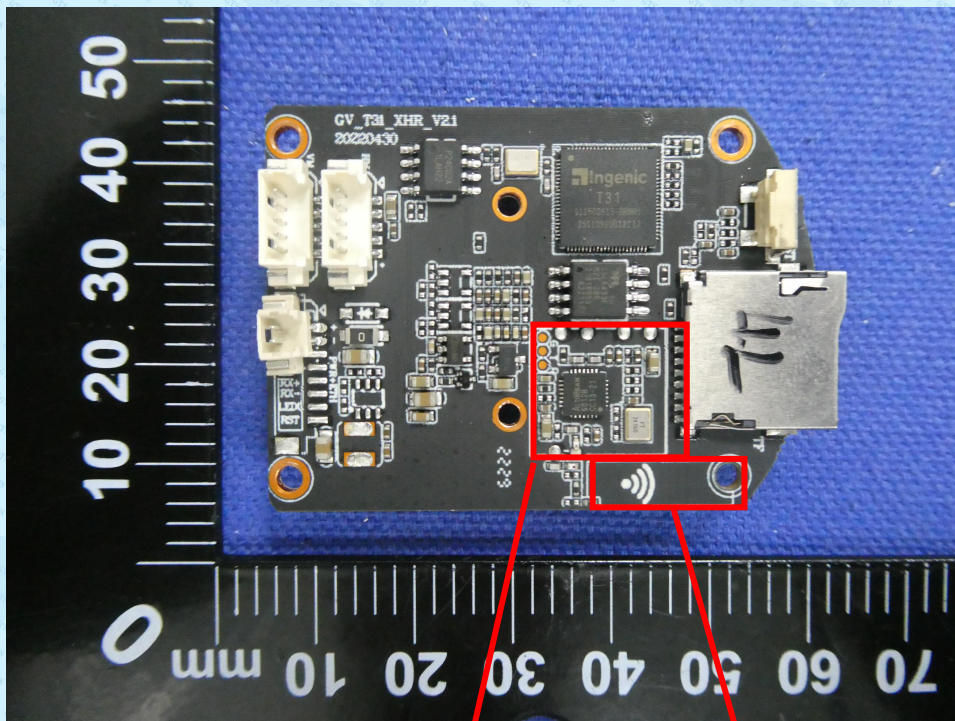

Product Name: Smart Camera
Test Model No.: Z4,Z5, Z6, Z7, Z8, Z9, Z10, G2, G6, G7, G8, G9, K7, C1, R3, R4

EUT Construcational Detailss

RF Chip

PCB Antenna

-----End-----