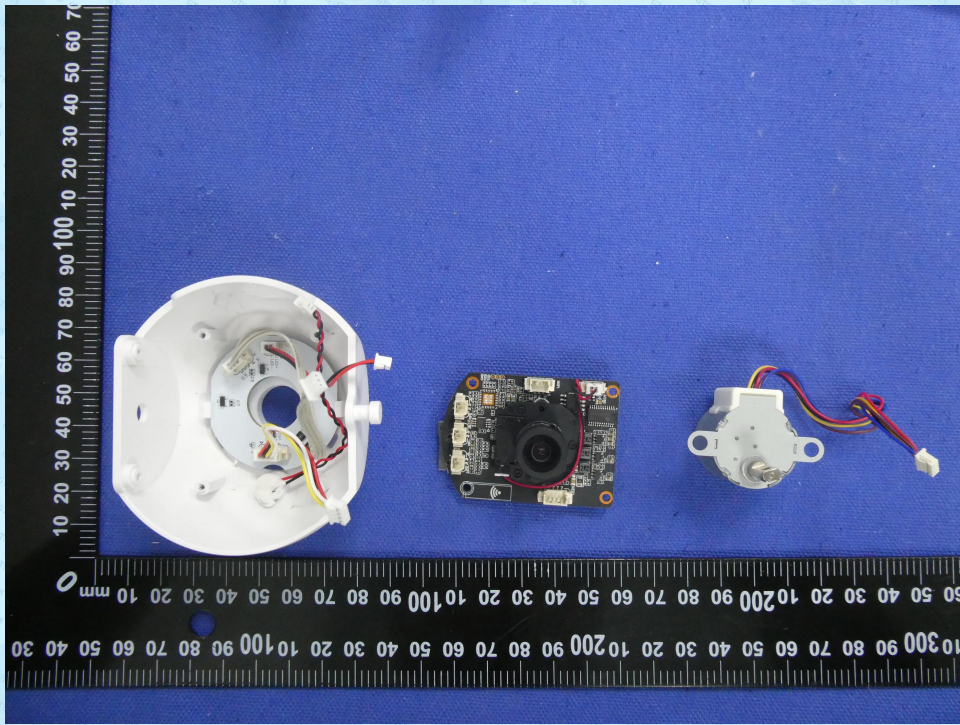

Product Name: Smart Camera
Test Model No.: Z4,Z5, Z6, Z7, Z8, Z9, Z10, G2, G6, G7, G8, G9, K7, C1, R3, R4

EUT Construcational Detailss

RF Chip

PCB Antenna

-----End-----