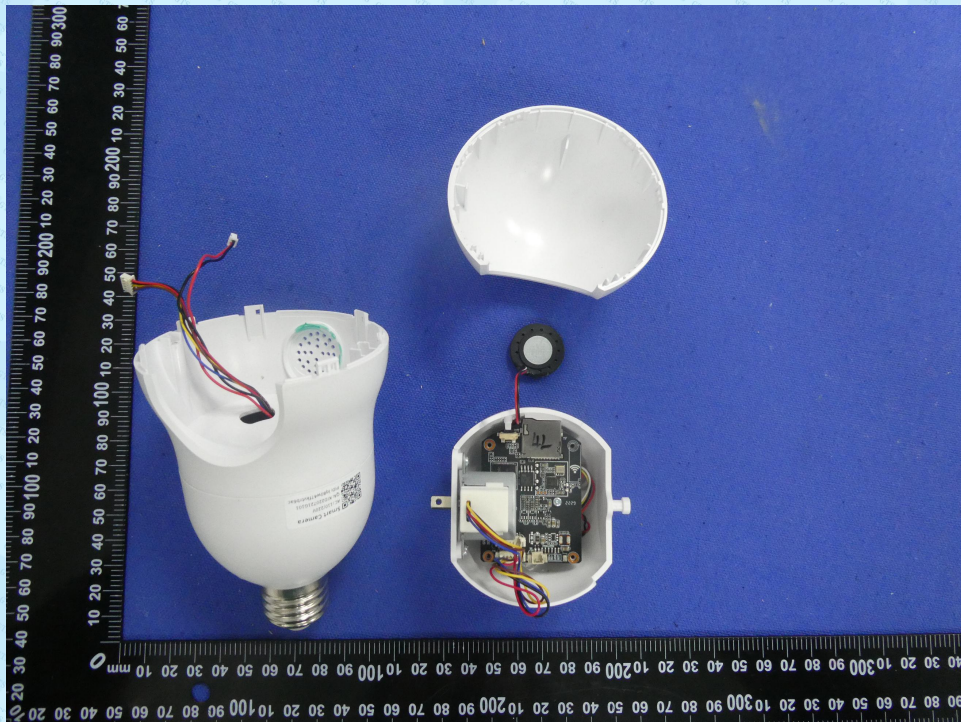

Product Name: Smart Camera
Test Model No.: Z4,Z5, Z6, Z7, Z8, Z9, Z10, G2, G6, G7, G8, G9, K7, C1, R3, R4

EUT Construcational Detailss

RF Chip

PCB Antenna

-----End-----