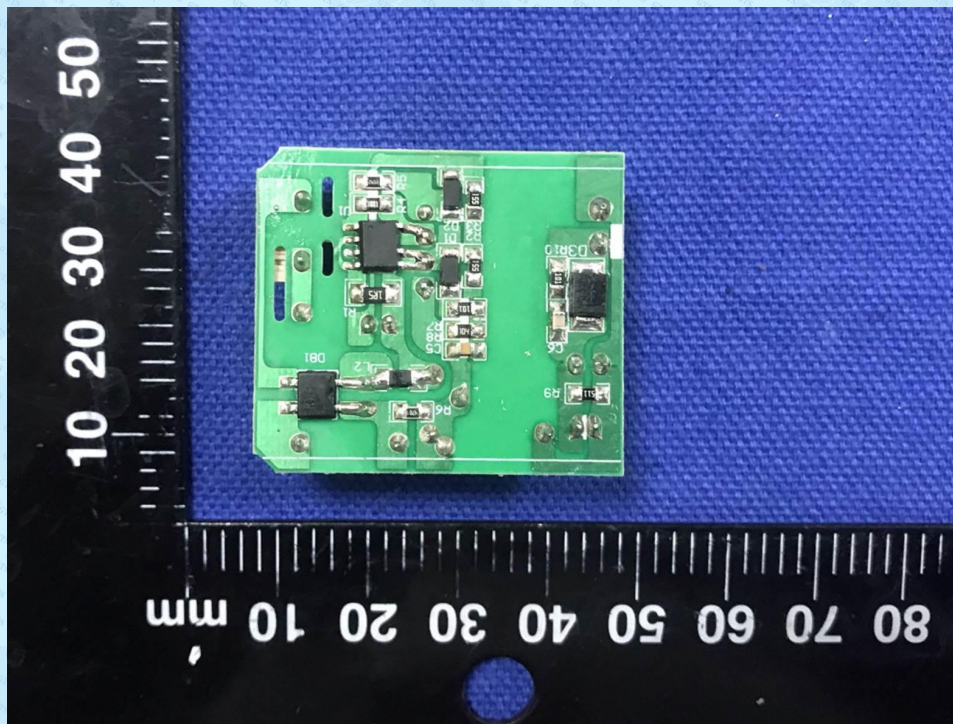

Product Name: Smart Camera
Test Model No.: Z4,Z5, Z6, Z7, Z8, Z9, Z10, G2, G6, G7, G8, G9, K7, C1, R3, R4

EUT Construcational Detailss

RF Chip

PCB Antenna

-----End-----