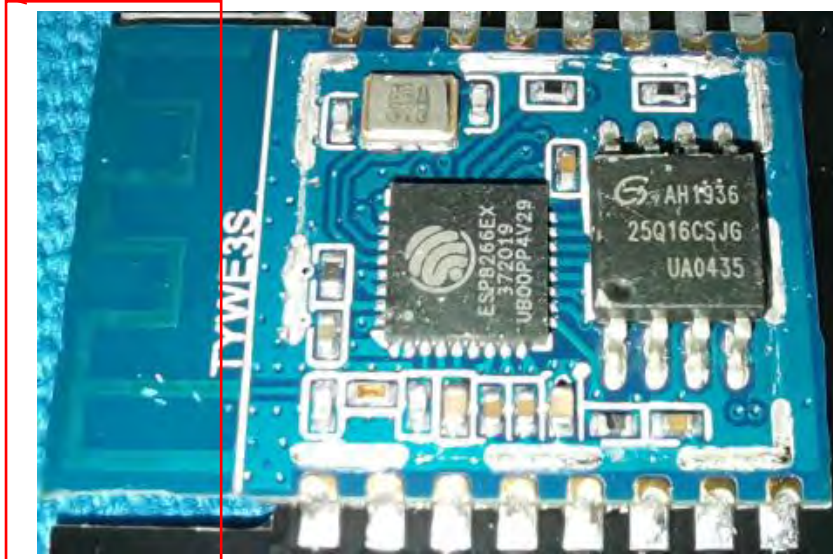

Product Name: Smart Pet Water Feeder

Test Model No.: TA-WF-SMART(UV),TA-WF-WIFI,TA-WF-SMART, WF-EY

EUT Constructional Details

RF Antenna

-----End-----