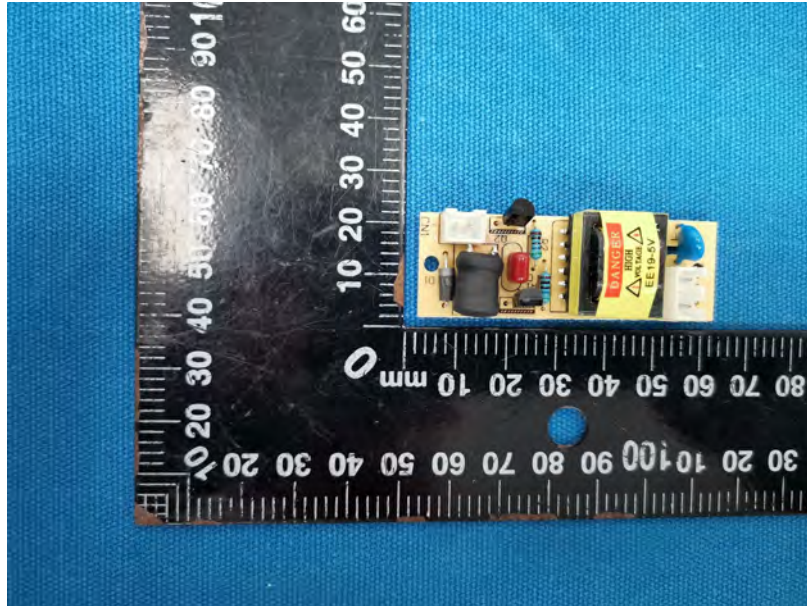

Product Name: Smart Pet Water Feeder

Test Model No.: TA-WF-SMART(UV),TA-WF-WIFI,TA-WF-SMART, WF-EY

EUT Constructional Details

RF Antenna

-----End-----