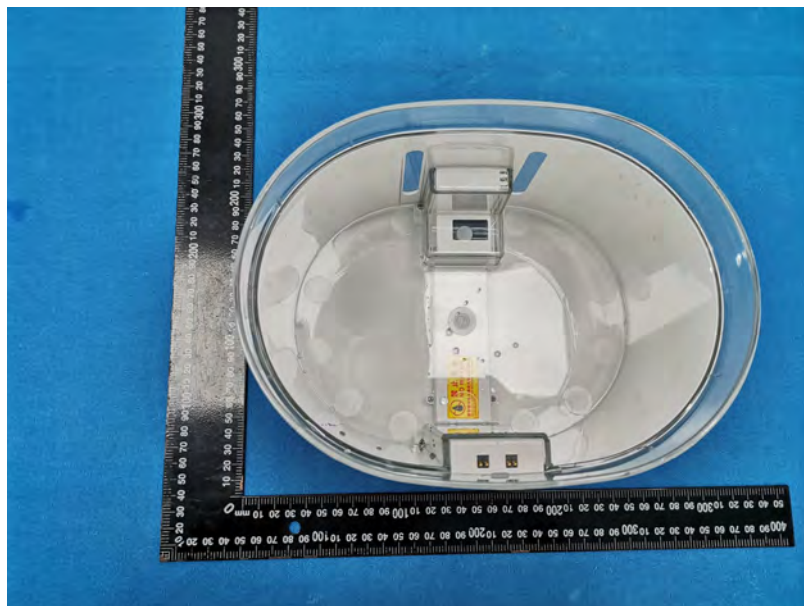

Product Name: Smart Pet Water Feeder

Test Model No.: TA-WF-SMART(UV),TA-WF-WIFI,TA-WF-SMART, WF-EY

EUT Constructional Details

RF Antenna

-----End-----