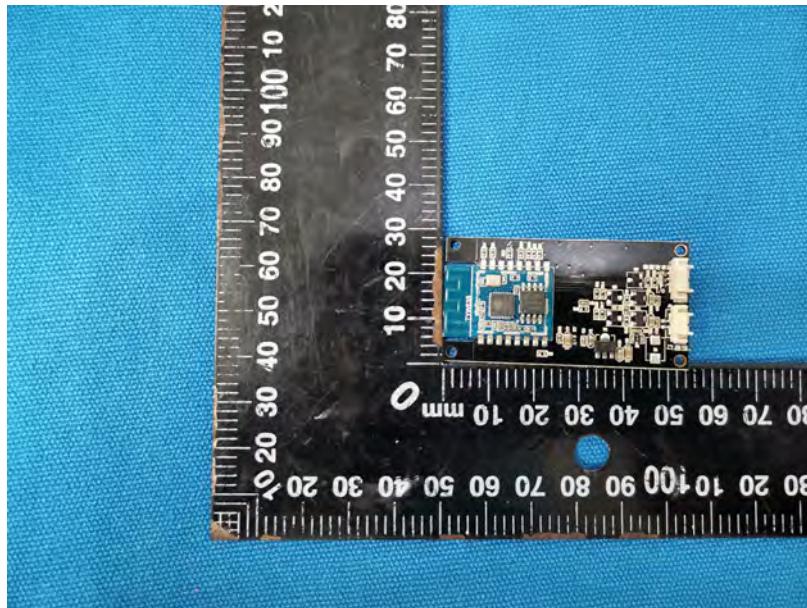

Product Name: Smart Pet Water Feeder

Test Model No.: TA-WF-SMART(UV),TA-WF-WIFI,TA-WF-SMART, WF-EY

EUT Constructional Details

RF Antenna

-----End-----