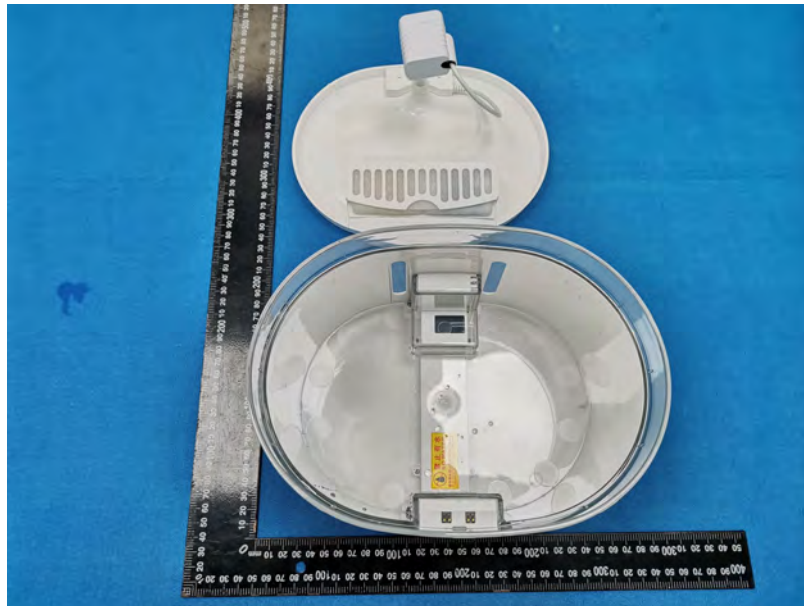

Product Name: Smart Pet Water Feeder

Test Model No.: TA-WF-SMART(UV),TA-WF-WIFI,TA-WF-SMART, WF-EY

EUT Constructional Details

RF Antenna

-----End-----