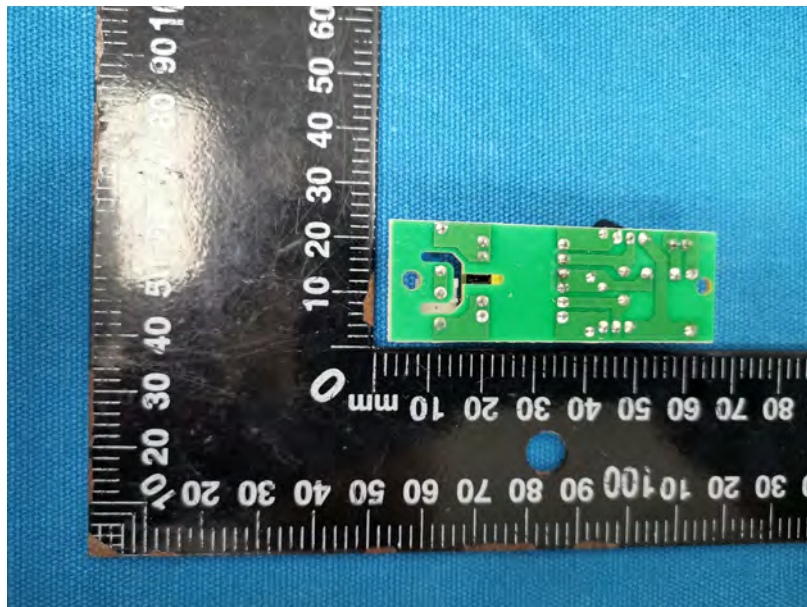

Product Name: Smart Pet Water Feeder

Test Model No.: TA-WF-SMART(UV),TA-WF-WIFI,TA-WF-SMART, WF-EY

EUT Constructional Details

RF Antenna

-----End-----