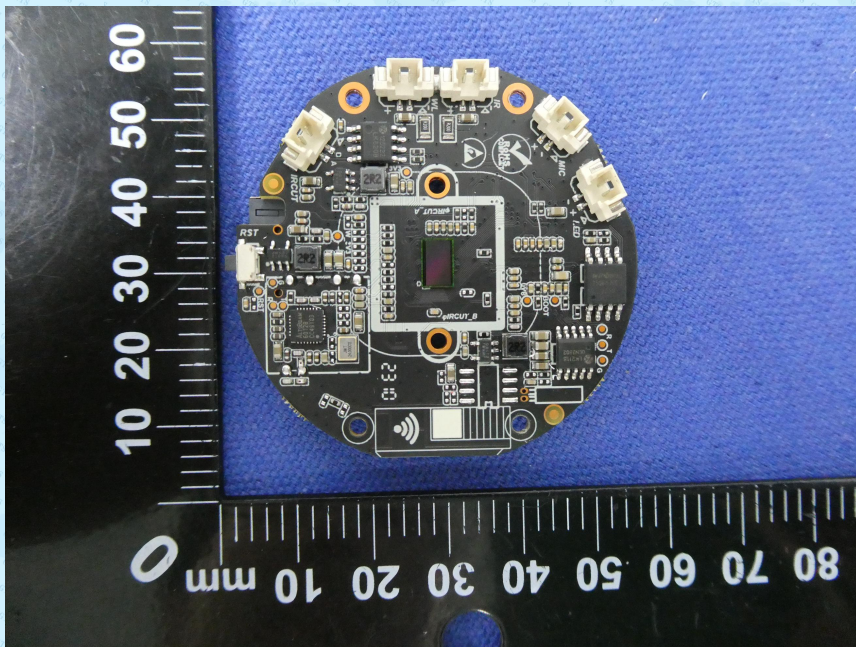

Product Name: Smart Camera  
Test Model No.: T1,T2,T3,T4,T5,T5P,T6,T6P,T7,T7P,T8,T8P,T9,T9P,T10,T10P,A1,A2,A3,GN-CW056-199,GNC-CW056-199,GN-CW256-199,GNC-CW256-199,GN-CW356-199,GNC-CW356-199,MIC-CW056-199,MIC-CW256-199,MIC-CW356-199,S7,CIP-39311

## EUT Constructional Detailss

-----End-----