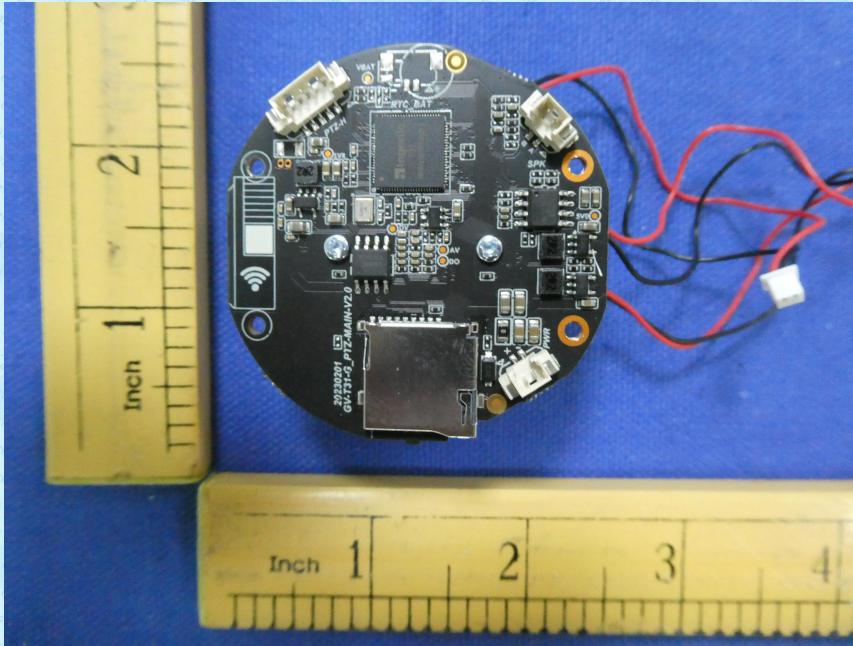

Product Name: Smart Camera  
Test Model No.: T1,T2,T3,T4,T5,T5P,T6,T6P,T7,T7P,T8,T8P,T9,T9P,T10,T10P,A1,A2,A3,GN-CW056-199,GNC-CW056-199,GN-CW256-199,GNC-CW256-199,GN-CW356-199,GNC-CW356-199,MIC-CW056-199,MIC-CW256-199,MIC-CW356-199,S7,CIP-39311

## EUT Constructional Detailss

-----End-----