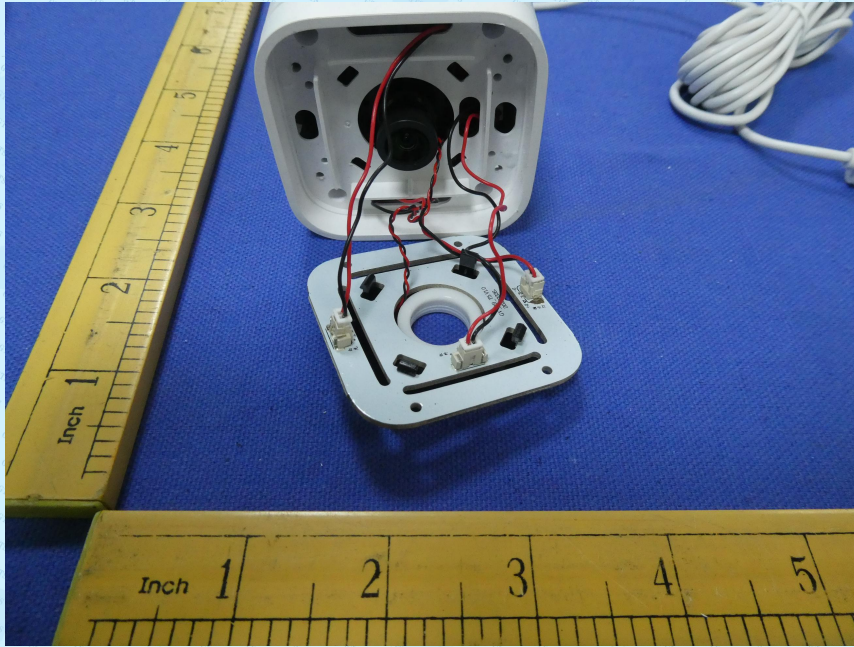

Product Name: Smart Camera
Test Model No.: T1,T2,T3,T4,T5,T5P,T6,T6P,T7,T7P,T8,T8P,T9,T9P,T10,T10P,A1,A2,A3,GN-CW056-199,GNC-CW056-199,GN-CW256-199,GNC-CW256-199,GN-CW356-199,GNC-CW356-199,MIC-CW056-199,MIC-CW256-199,MIC-CW356-199,S7,CIP-39311

EUT Constructional Detailss