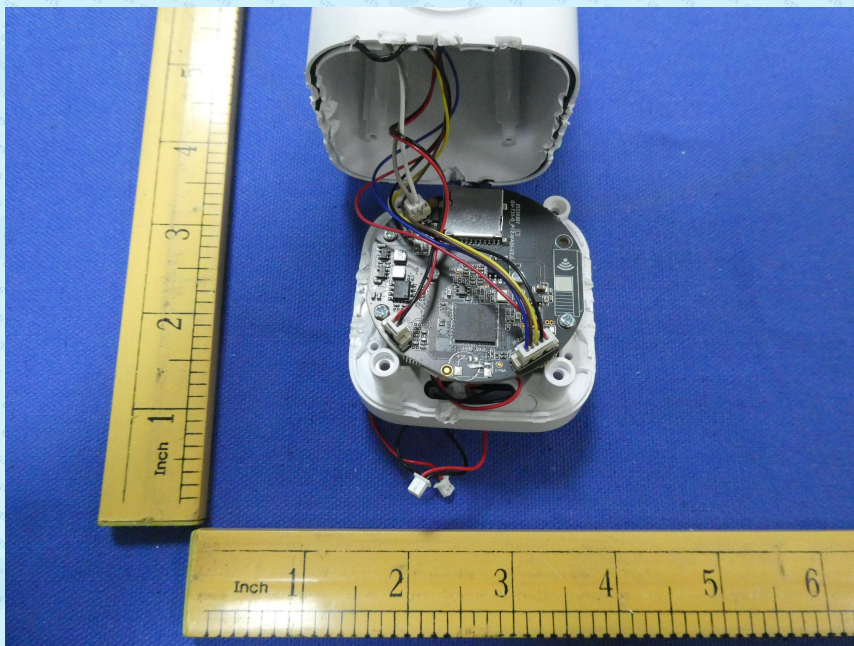

Product Name: Smart Camera  
Test Model No.: T1,T2,T3,T4,T5,T5P,T6,T6P,T7,T7P,T8,T8P,T9,T9P,T10,T10P,A1,A2,A3,GN-CW056-199,GNC-CW056-199,GN-CW256-199,GNC-CW256-199,GN-CW356-199,GNC-CW356-199,MIC-CW056-199,MIC-CW256-199,MIC-CW356-199,S7,CIP-39311

## EUT Constructional Detailss

-----End-----