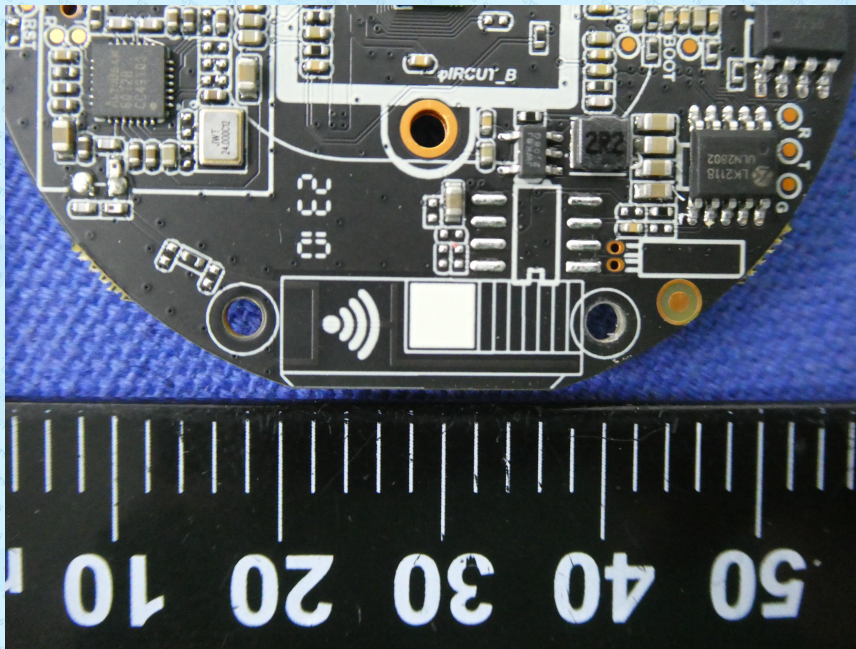

Product Name: Smart Camera  
Test Model No.: T1,T2,T3,T4,T5,T5P,T6,T6P,T7,T7P,T8,T8P,T9,T9P,T10,T10P,A1,A2,A3,GN-CW056-199,GNC-CW056-199,GN-CW256-199,GNC-CW256-199,GN-CW356-199,GNC-CW356-199,MIC-CW056-199,MIC-CW256-199,MIC-CW356-199,S7,CIP-39311

## EUT Constructional Detailss

-----End-----