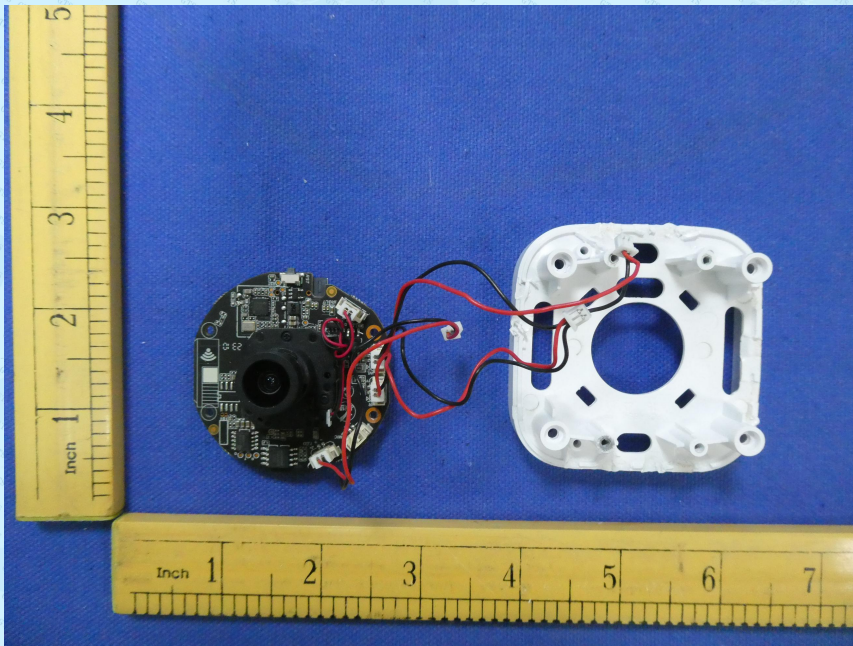

Product Name: Smart Camera  
Test Model No.: T1,T2,T3,T4,T5,T5P,T6,T6P,T7,T7P,T8,T8P,T9,T9P,T10,T10P,A1,A2,A3,GN-CW056-199,GNC-CW056-199,GN-CW256-199,GNC-CW256-199,GN-CW356-199,GNC-CW356-199,MIC-CW056-199,MIC-CW256-199,MIC-CW356-199,S7,CIP-39311

## EUT Constructional Detailss

-----End-----