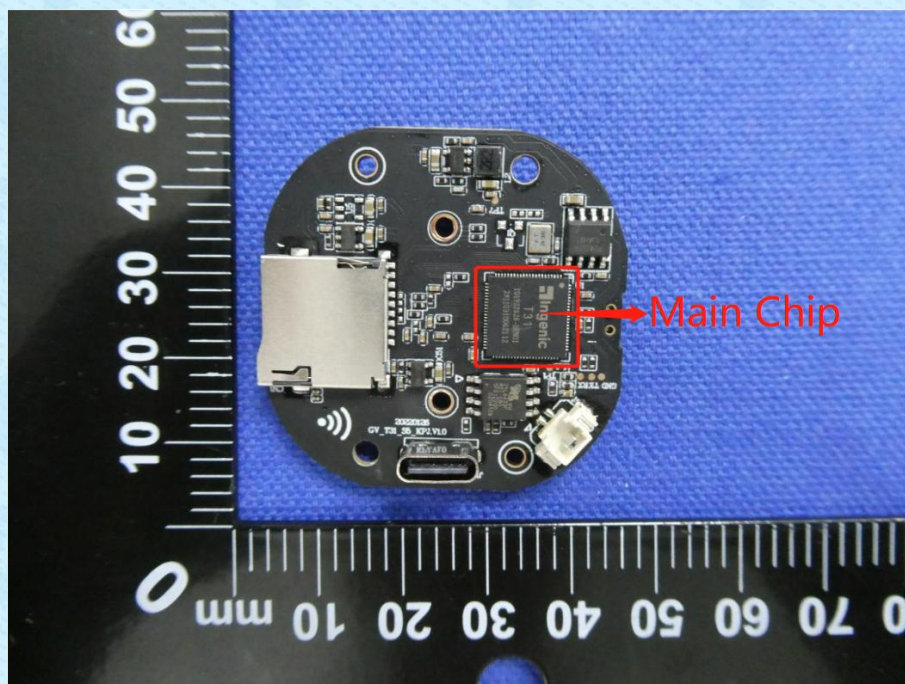

Product Name: Smart Camera
Test Model No.: S5, S1, S2, S3, S4, S6, S7, S8, S9, S10, X1, X2, X3, X4, R5, R6, R7, R8, R9, K7, K8, K9, K10, Z1, Z2, Z3, Z4, Z5, Z6, XC100, IPC007A, IPC007D, GC1, GC1Pro, IPC200

EUT Constructional Detailss

-----End-----