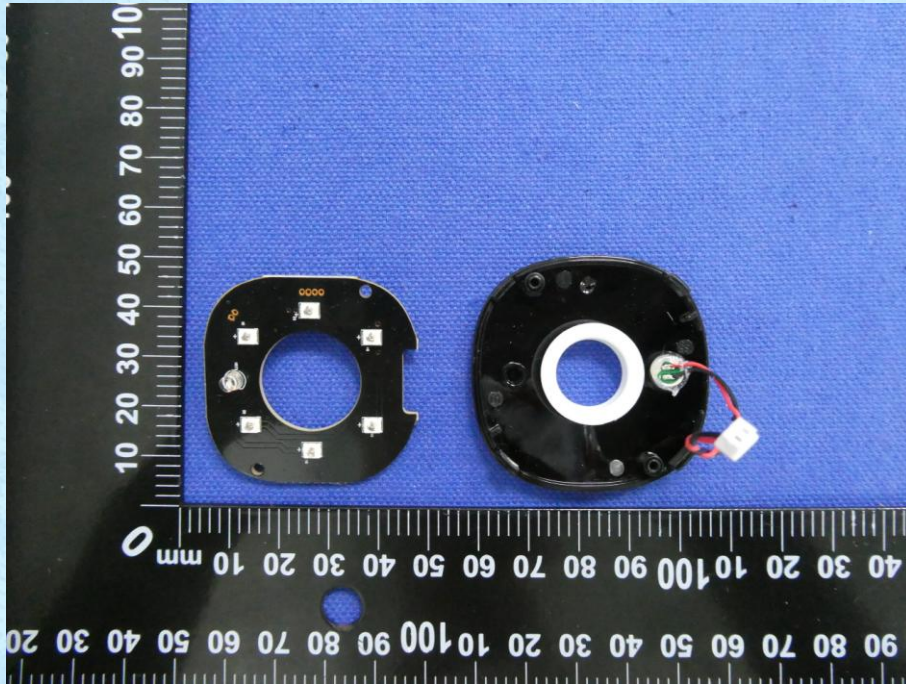

Product Name: Smart Camera
Test Model No.: S5, S1, S2, S3, S4, S6, S7, S8, S9, S10, X1, X2, X3, X4, R5, R6, R7, R8, R9, K7, K8, K9, K10, Z1, Z2, Z3, Z4, Z5, Z6, XC100, IPC007A, IPC007D, GC1, GC1Pro, IPC200

EUT Constructional Detailss

-----End-----