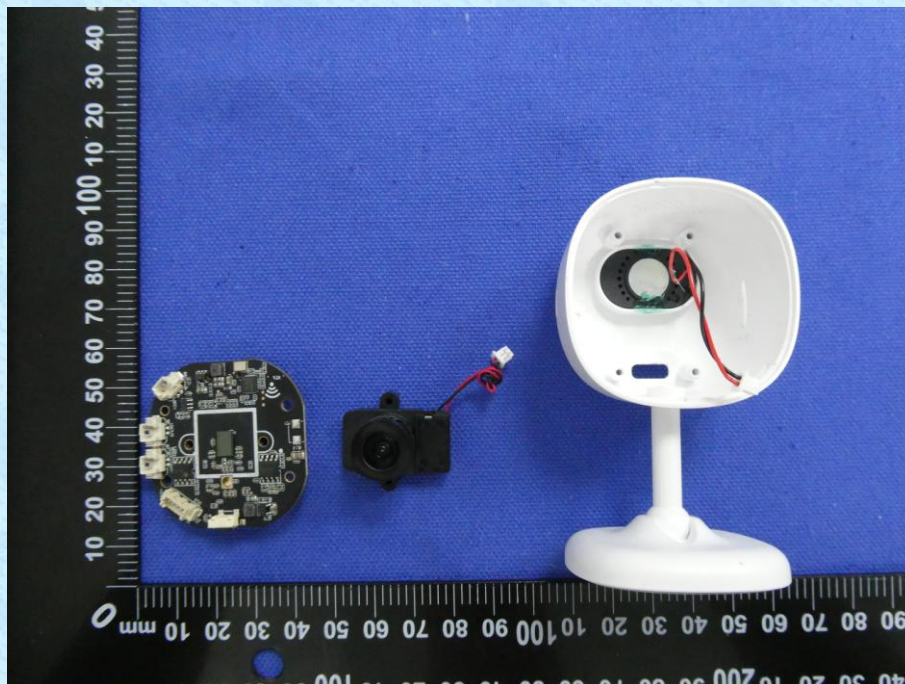

Product Name: Smart Camera
Test Model No.: S5, S1, S2, S3, S4, S6, S7, S8, S9, S10, X1, X2, X3, X4, R5, R6, R7, R8, R9, K7, K8, K9, K10, Z1, Z2, Z3, Z4, Z5, Z6, XC100, IPC007A, IPC007D, GC1, GC1Pro, IPC200

EUT Constructional Detailss