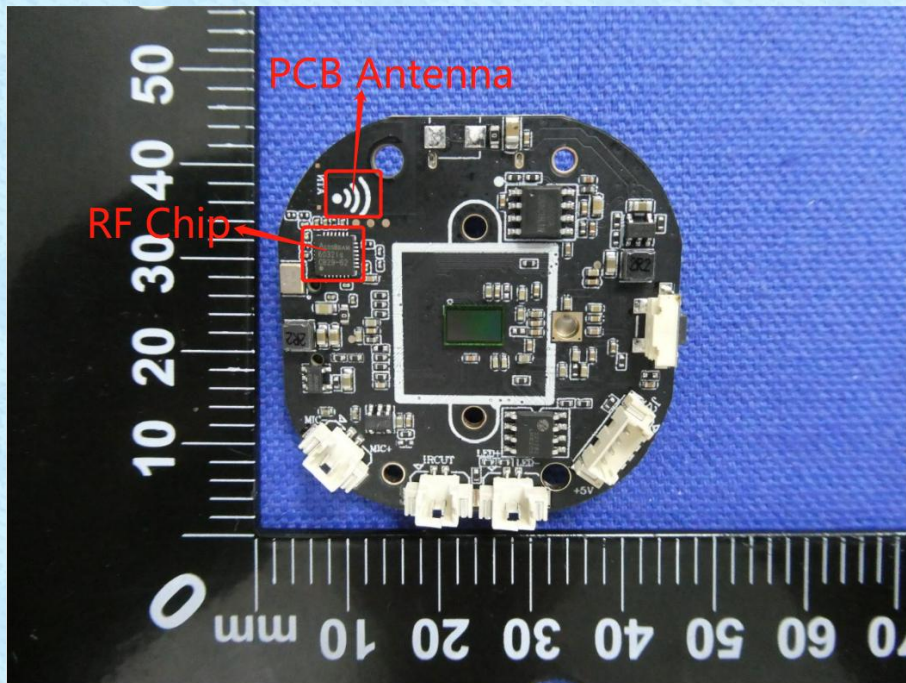

Product Name: Smart Camera
Test Model No.: S5, S1, S2, S3, S4, S6, S7, S8, S9, S10, X1, X2, X3, X4, R5, R6, R7, R8, R9, K7, K8, K9, K10, Z1, Z2, Z3, Z4, Z5, Z6, XC100, IPC007A, IPC007D, GC1, GC1Pro, IPC200

EUT Constructional Detailss

-----End-----