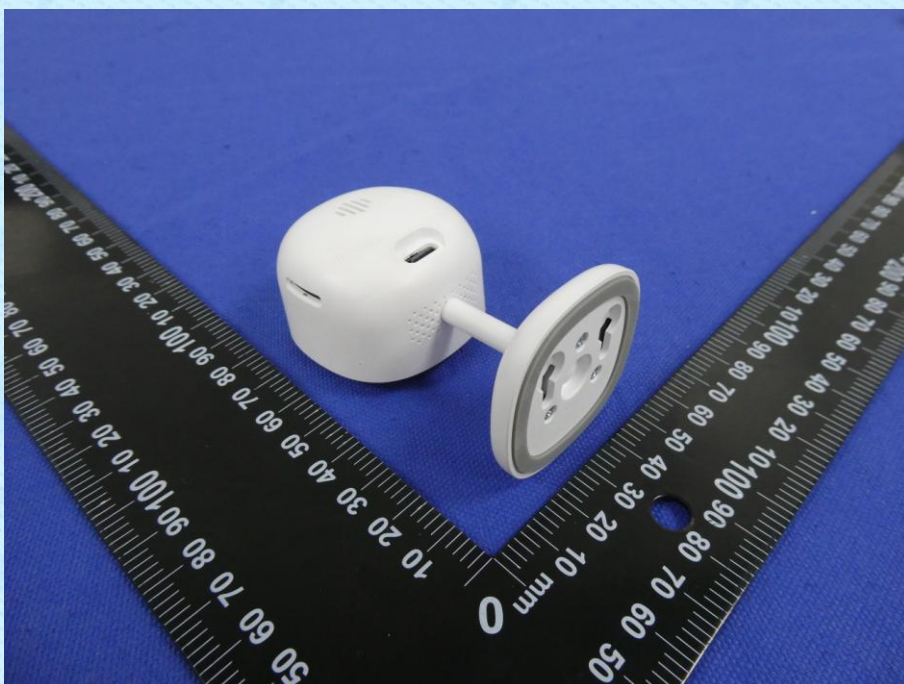

Product Name: Smart Camera
Test Model No.: S5, S1, S2, S3, S4, S6, S7, S8, S9, S10, X1, X2, X3, X4, R5, R6, R7, R8, R9, K7, K8, K9, K10, Z1, Z2, Z3, Z4, Z5, Z6, XC100, IPC007A, IPC007D, GC1, GC1Pro, IPC200

EUT Constructional Details