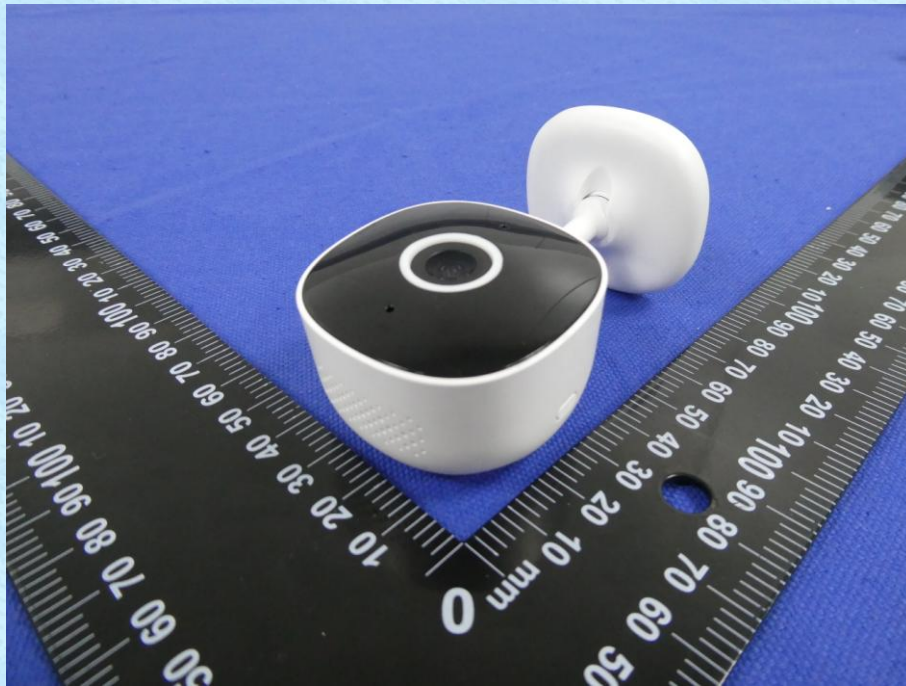

-----End-----