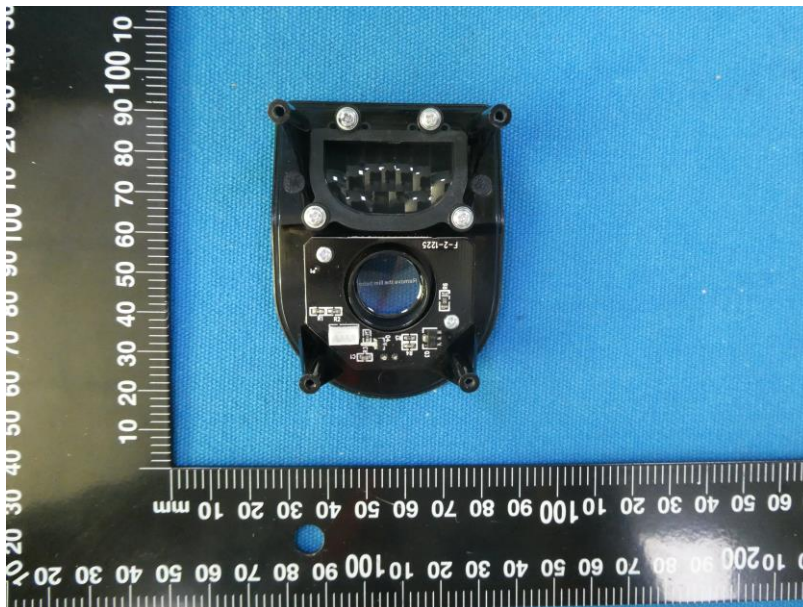

Product Name: Flood Light

Test Model No.: D5, D3, D4, D6

EUT Constructional Details

-----End-----