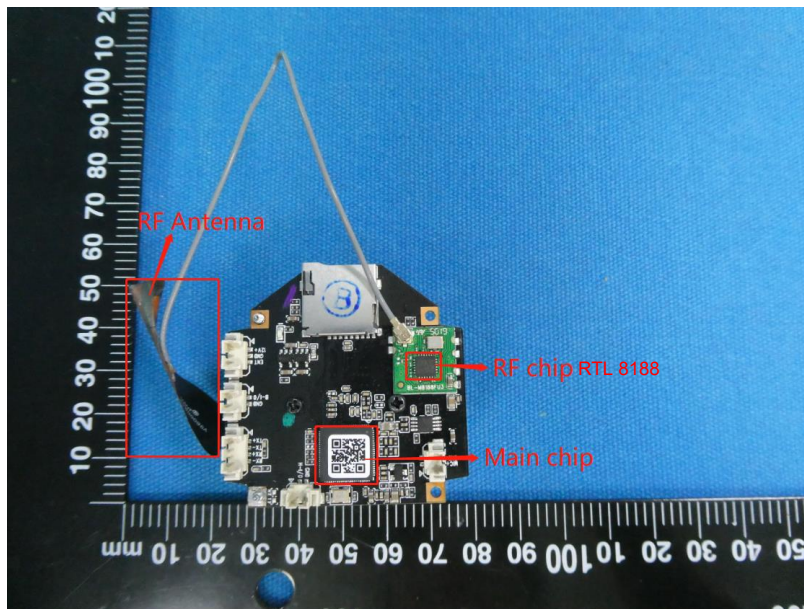

Product Name: Flood Light

Test Model No.: D5, D3, D4, D6

EUT Constructional Details

-----End-----