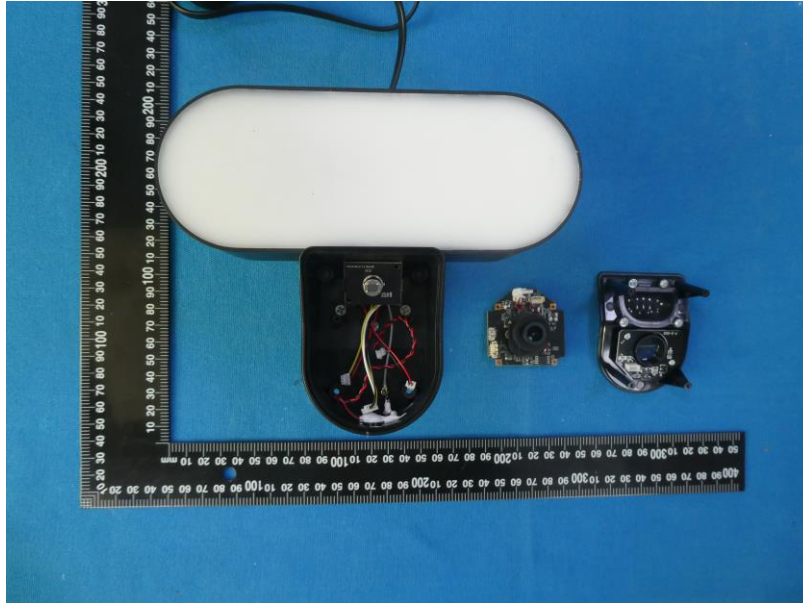

Product Name: Flood Light

Test Model No.: D5, D3, D4, D6

EUT Constructional Details

-----End-----