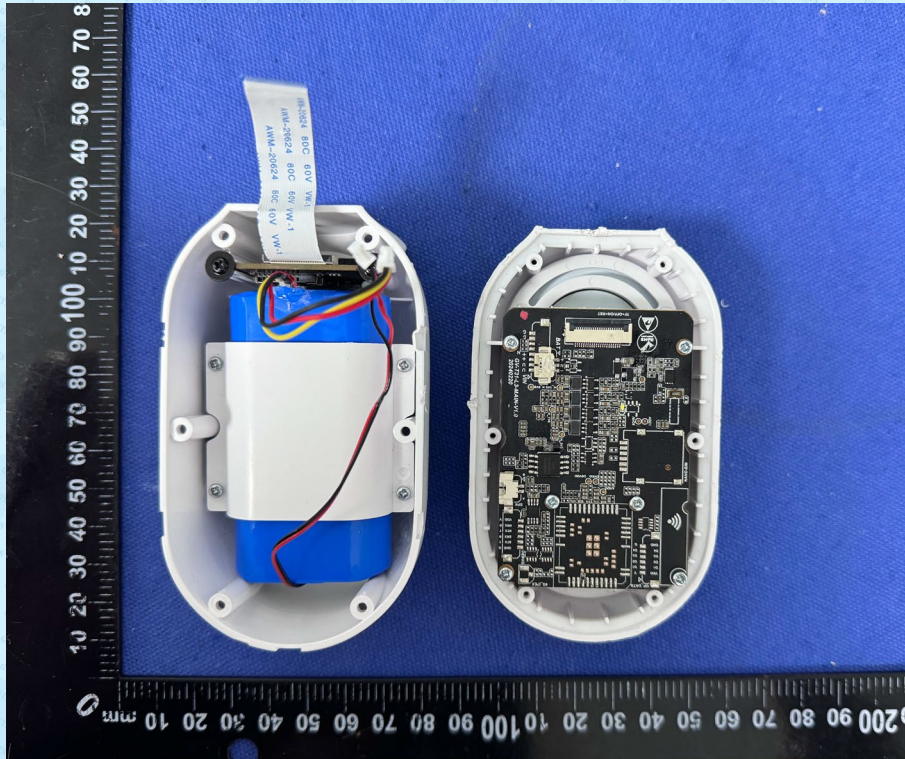

Product Name: Smart camera
Test Model No.: L1, L3, L4, L5, L6, L7, L8, L9, L10, D2

EUT Constructional Details

PCB Antenna

RF Chip