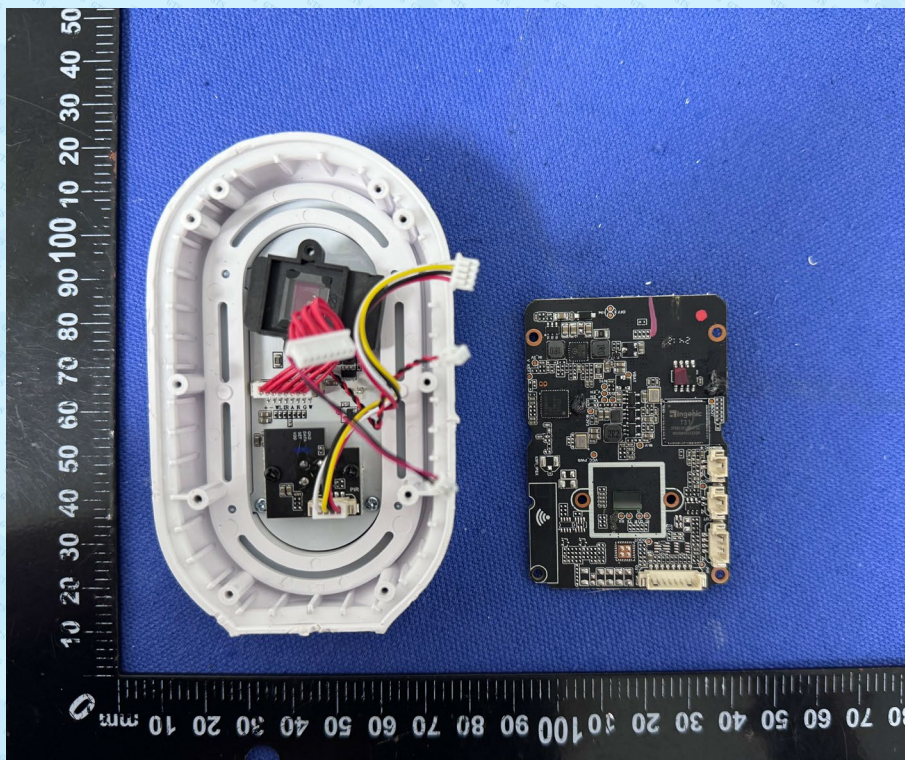

Product Name: Smart camera
Test Model No.: L1, L3, L4, L5, L6, L7, L8, L9, L10, D2

EUT Constructional Details

PCB Antenna

RF Chip