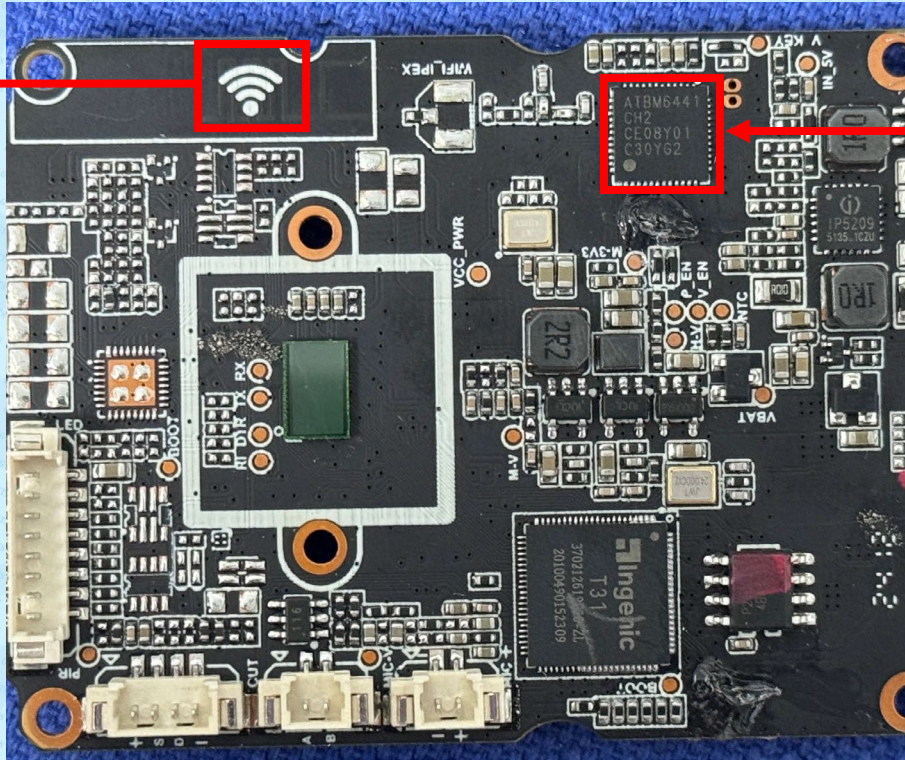

Product Name: Smart camera
Test Model No.: L1, L3, L4, L5, L6, L7, L8, L9, L10, D2

EUT Constructional Details

PCB Antenna

RF Chip