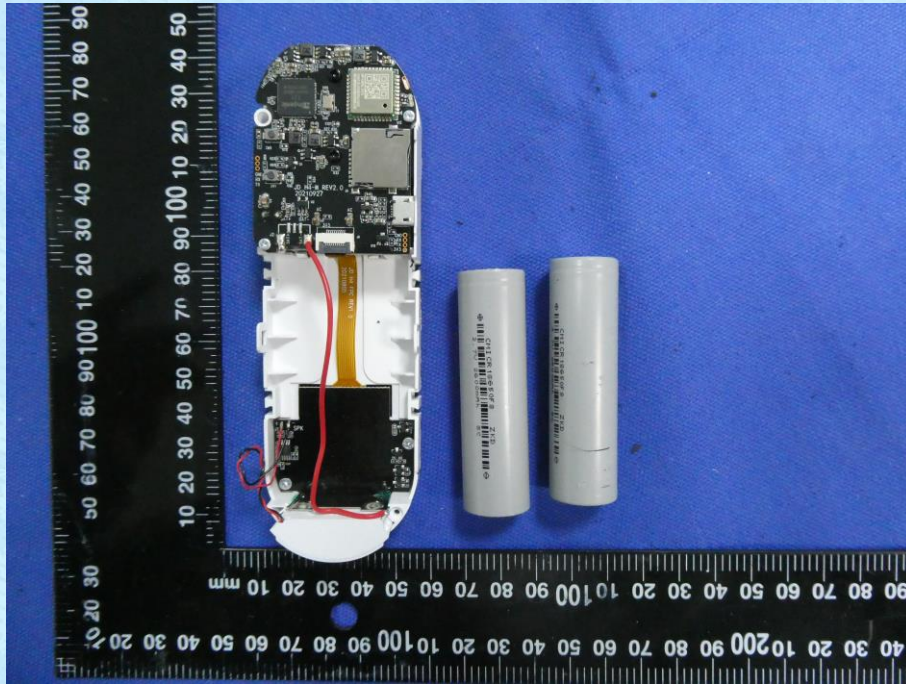

Product Name: Smart Doorbell
Test Model No.: H4, H1, H2, H3, H5, H6, H7, H8, H9

EUT Constructional Detailss

-----End-----