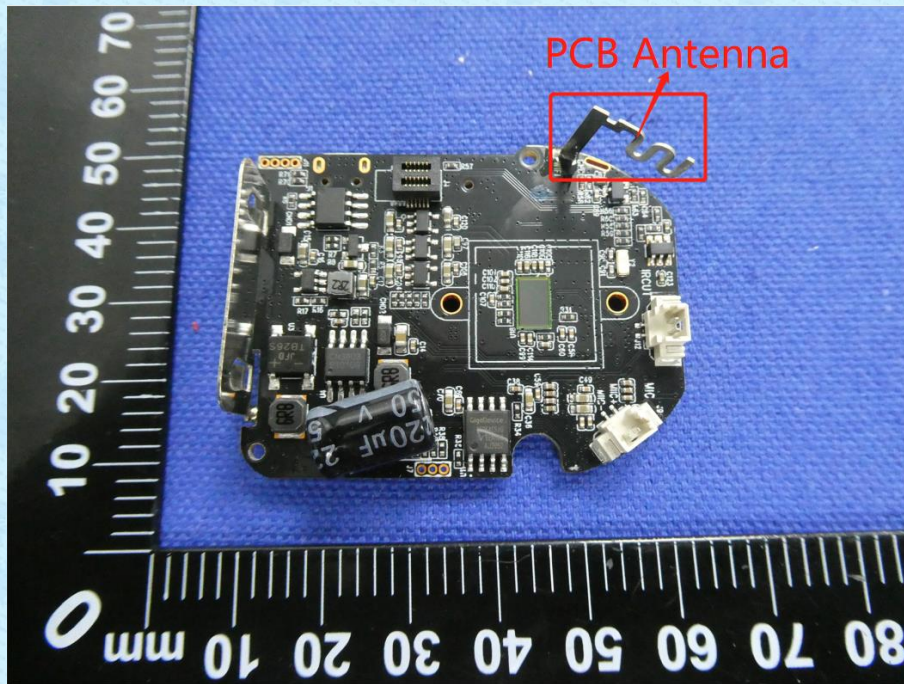

Product Name: Smart Doorbell
Test Model No.: H4, H1, H2, H3, H5, H6, H7, H8, H9

EUT Constructional Detailss

-----End-----