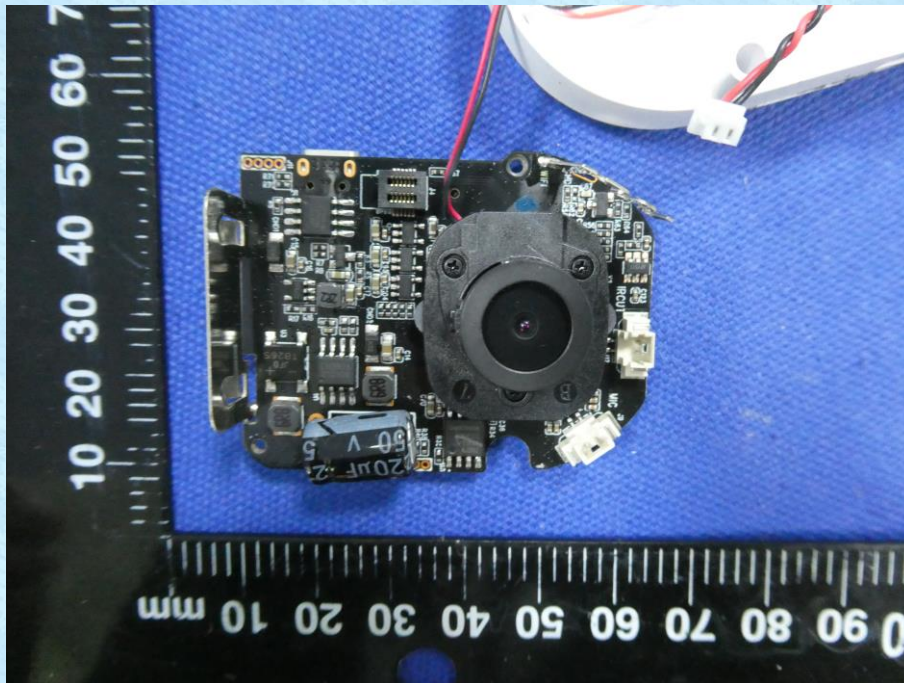

Product Name: Smart Doorbell
Test Model No.: H4, H1, H2, H3, H5, H6, H7, H8, H9

EUT Constructional Detailss

-----End-----