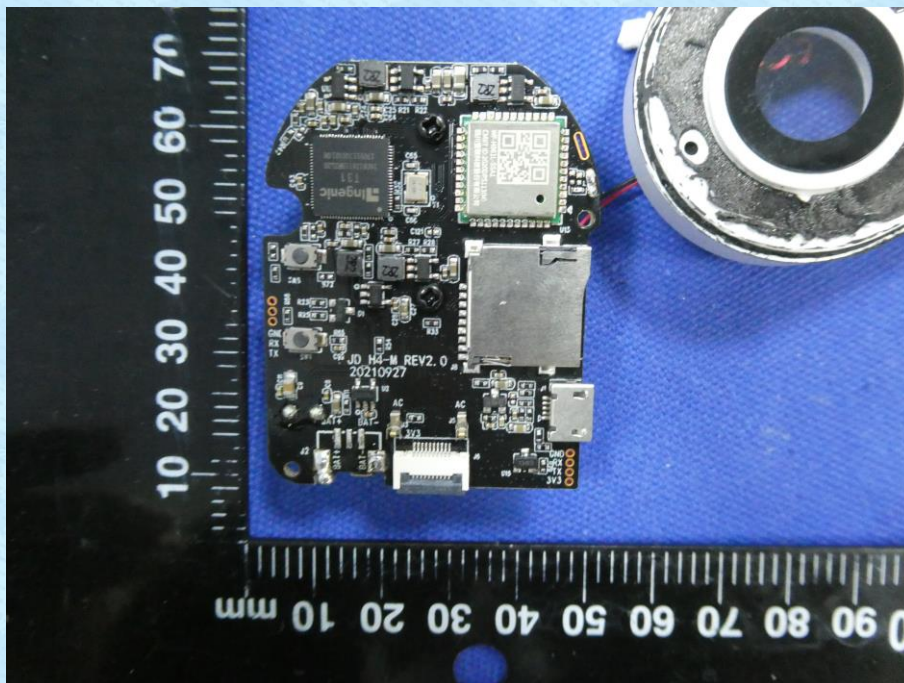

Product Name: Smart Doorbell
Test Model No.: H4, H1, H2, H3, H5, H6, H7, H8, H9

EUT Constructional Detailss

-----End-----