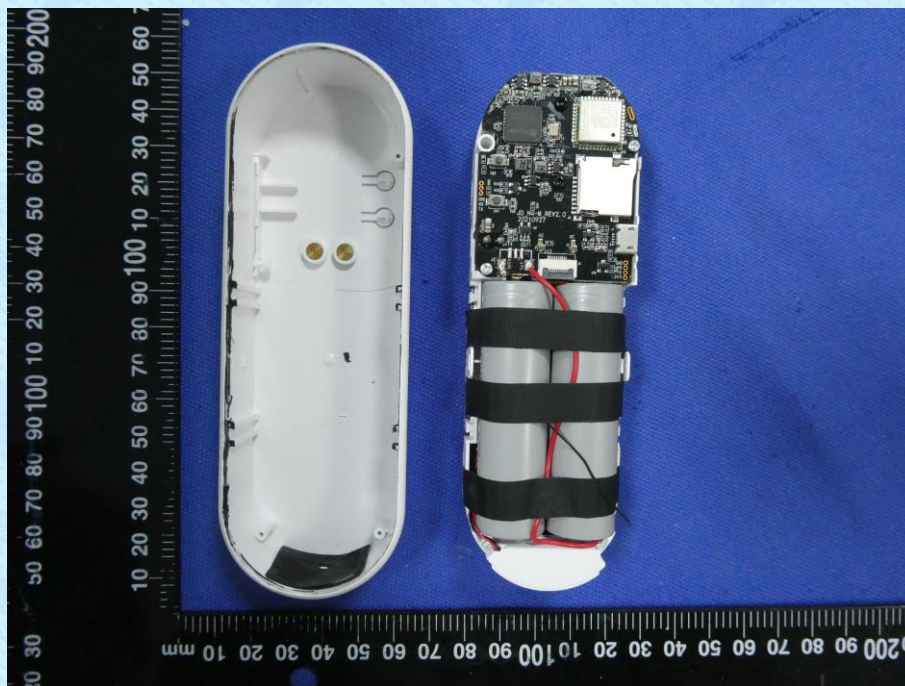

Product Name: Smart Doorbell
Test Model No.: H4, H1, H2, H3, H5, H6, H7, H8, H9

EUT Constructional Detailss

-----End-----