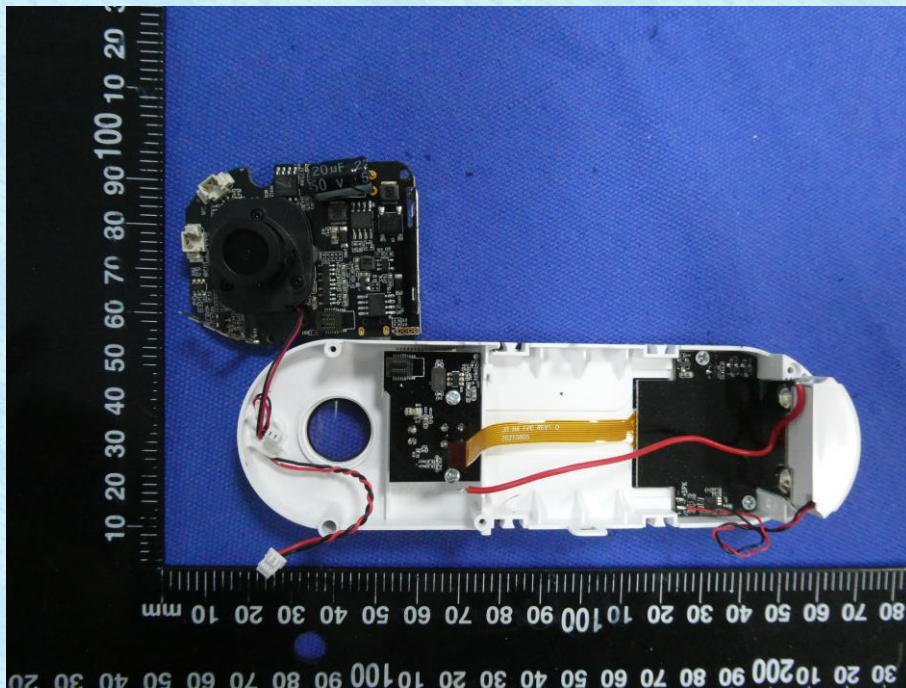

Product Name: Smart Doorbell
Test Model No.: H4, H1, H2, H3, H5, H6, H7, H8, H9

EUT Constructional Detailss

-----End-----