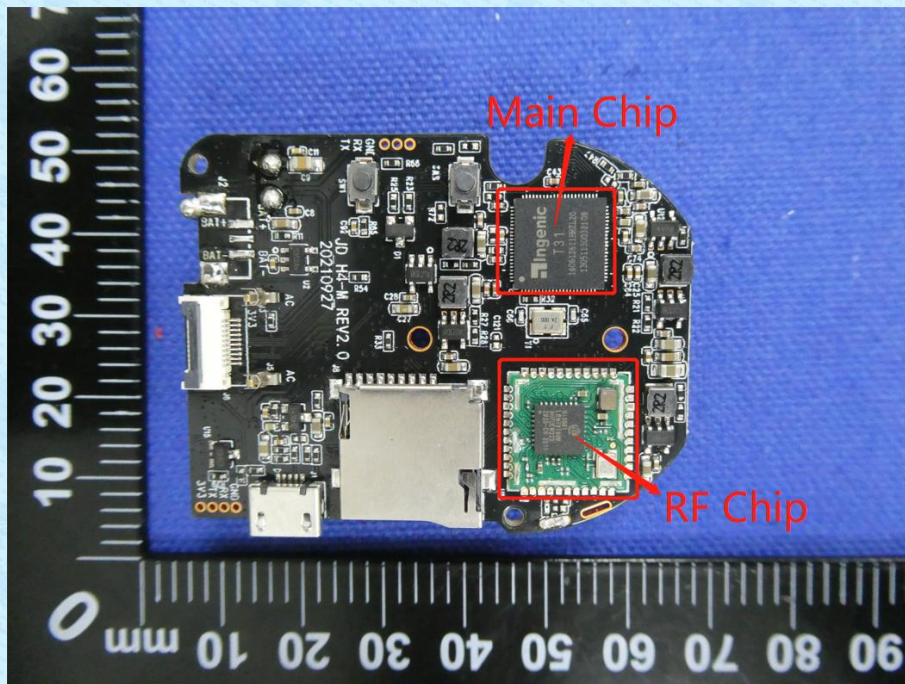

Product Name: Smart Doorbell
Test Model No.: H4, H1, H2, H3, H5, H6, H7, H8, H9

EUT Constructional Detailss

-----End-----