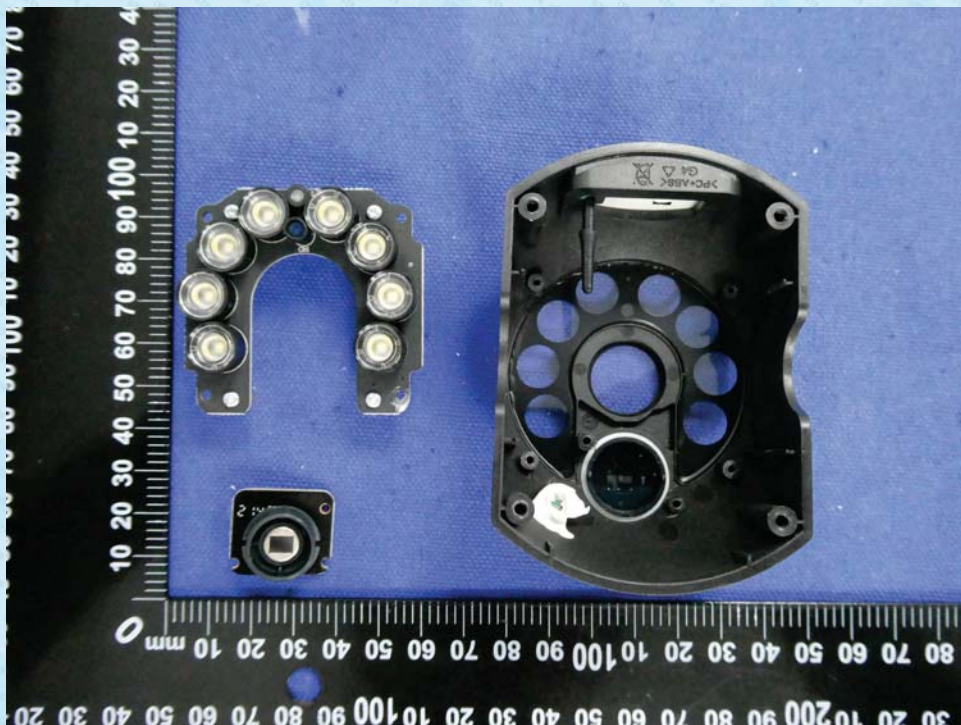

Product Name: Solar Camera  
Test Model No.: G4, G5, G6, G7, G8, G9, G10, G1, G2, G3

## EUT Constructional Detailss

RF Chip

RP-SMA female

RP-SMA male

-----End-----