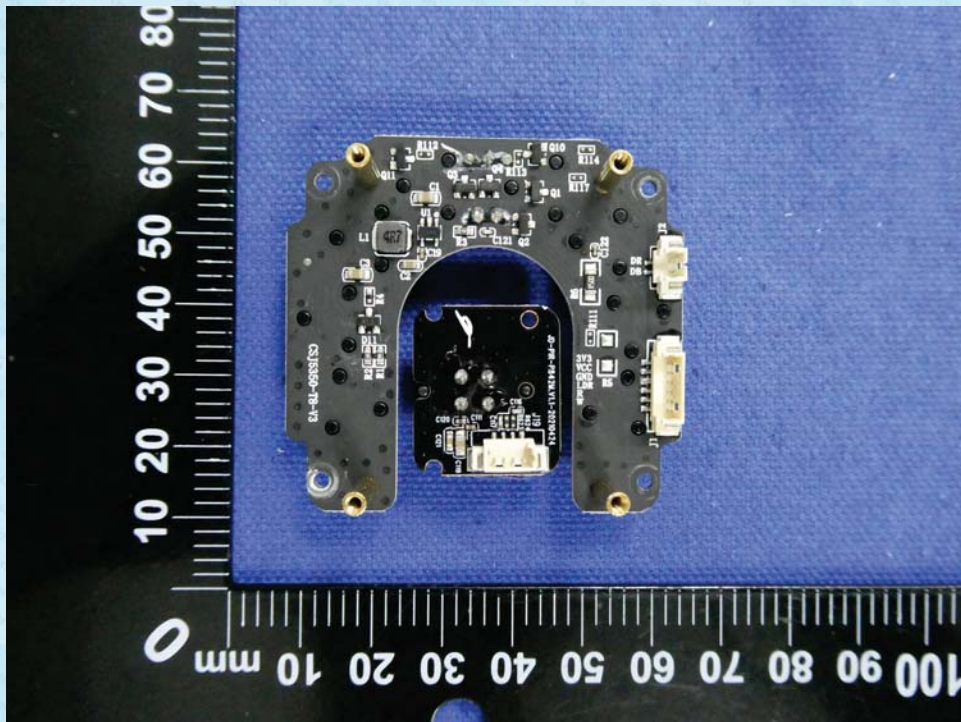

Product Name: Solar Camera  
Test Model No.: G4, G5, G6, G7, G8, G9, G10, G1, G2, G3

## EUT Constructional Detailss

RF Chip

RP-SMA female

RP-SMA male

-----End-----