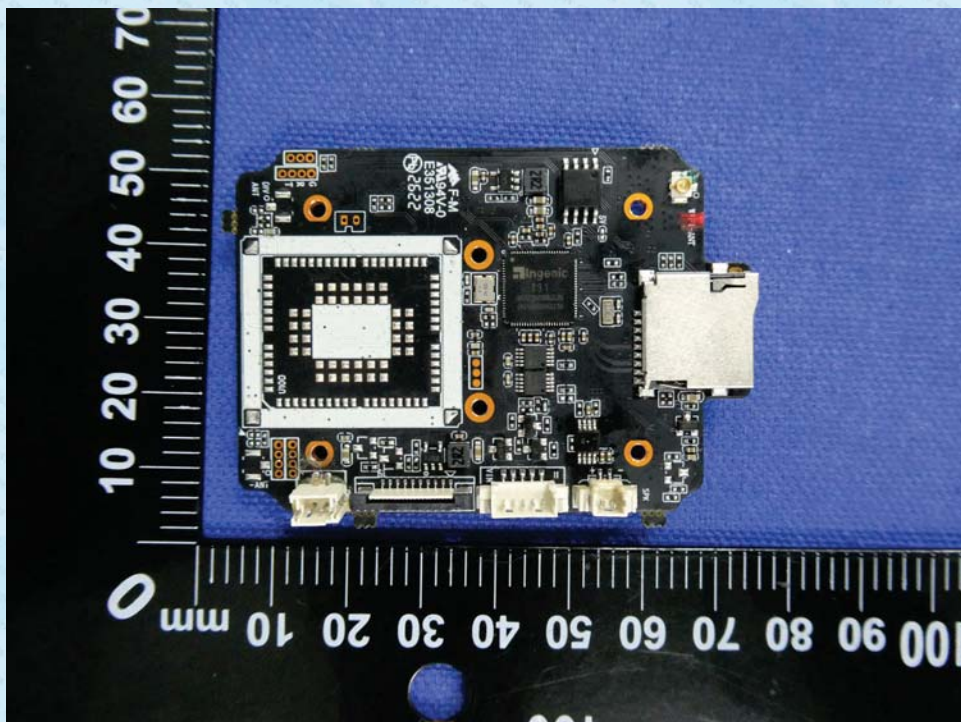

Product Name: Solar Camera  
Test Model No.: G4, G5, G6, G7, G8, G9, G10, G1, G2, G3

## EUT Constructional Detailss

RF Chip

RP-SMA female

RP-SMA male

-----End-----