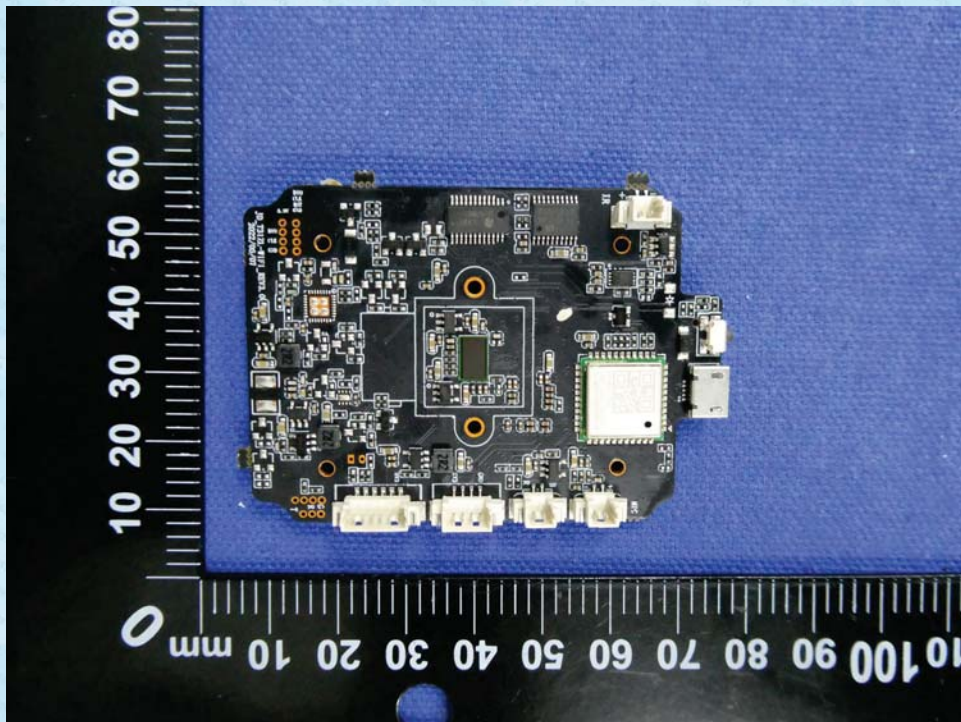

Product Name: Solar Camera  
Test Model No.: G4, G5, G6, G7, G8, G9, G10, G1, G2, G3

## EUT Constructional Detailss

RF Chip

RP-SMA female

RP-SMA male

-----End-----