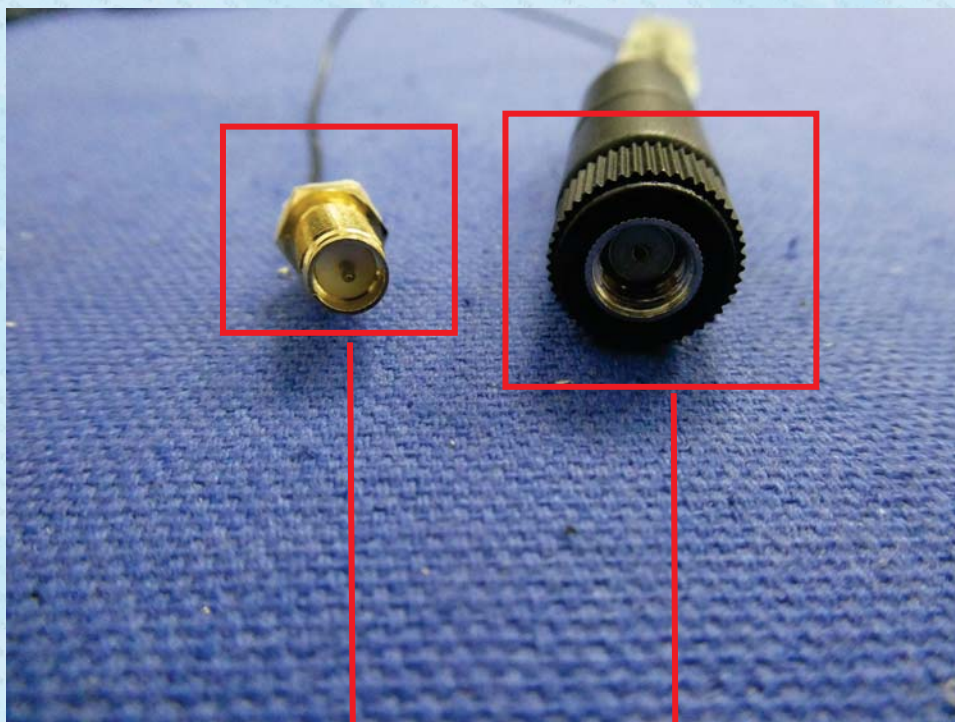

## EUT Constructional Detailss

RF Chip

RP-SMA female

RP-SMA male

-----End-----