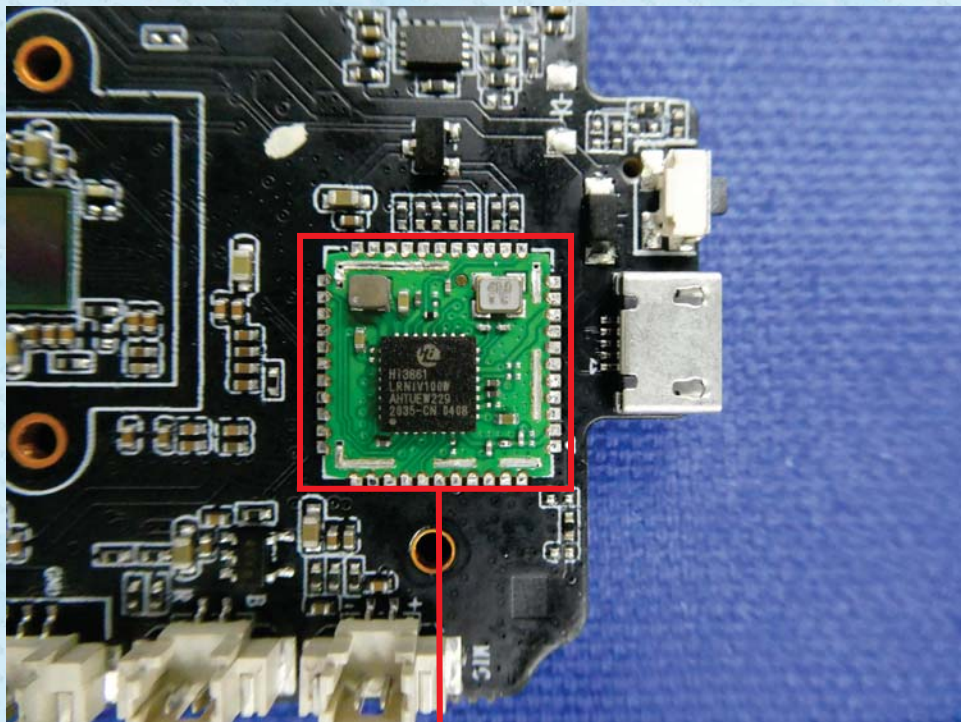

## EUT Constructional Detailss

RF Chip

RP-SMA female

RP-SMA male

-----End-----