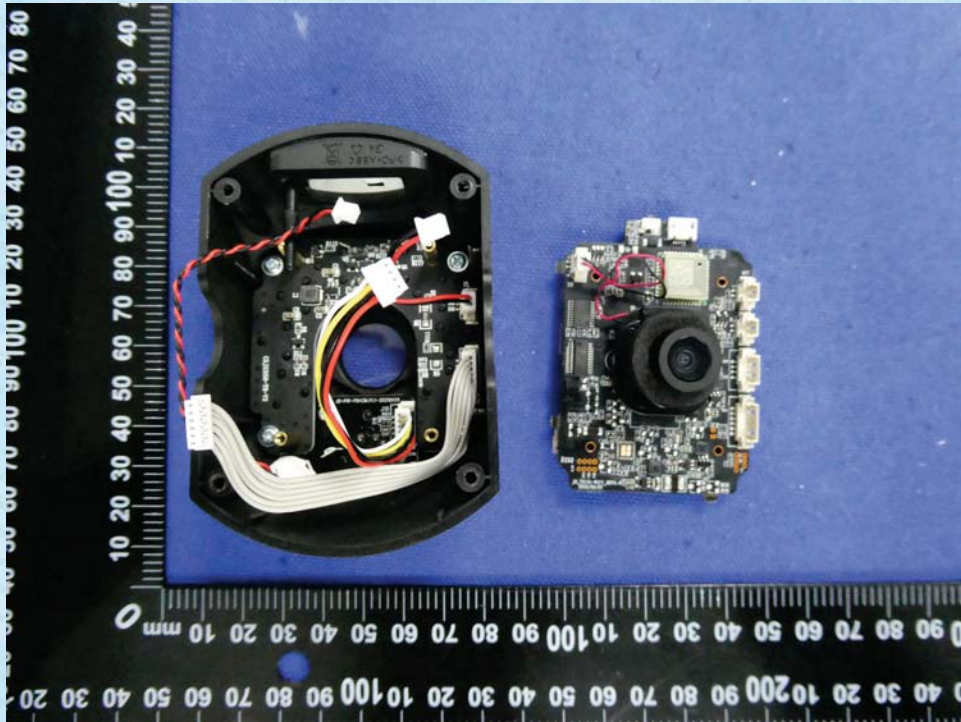

Product Name: Solar Camera  
Test Model No.: G4, G5, G6, G7, G8, G9, G10, G1, G2, G3

## EUT Constructional Detailss

RF Chip

RP-SMA female

RP-SMA male

-----End-----