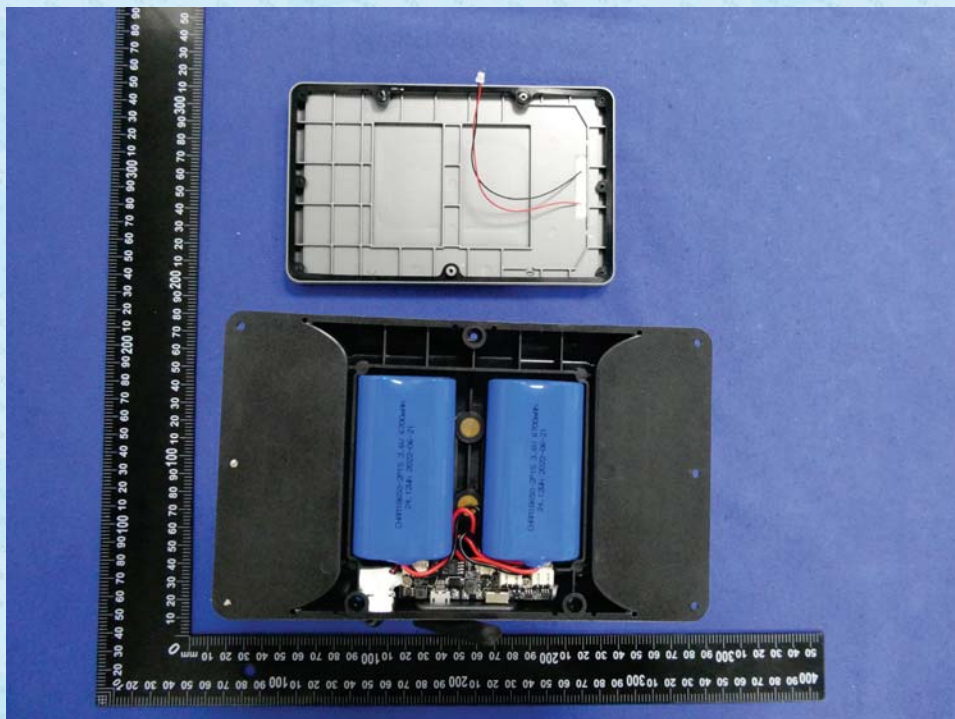

Product Name: Solar Camera  
Test Model No.: G4, G5, G6, G7, G8, G9, G10, G1, G2, G3

## EUT Constructional Detailss

RF Chip

RP-SMA female

RP-SMA male

-----End-----