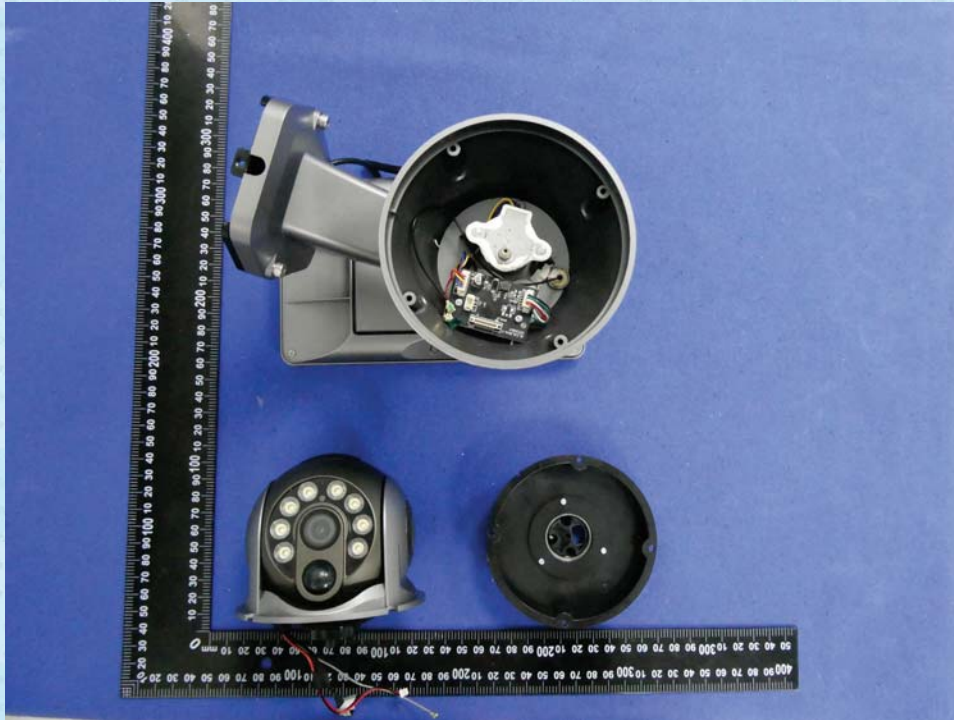

Product Name: Solar Camera  
Test Model No.: G4, G5, G6, G7, G8, G9, G10, G1, G2, G3

## EUT Constructional Detailss

RF Chip

RP-SMA female

RP-SMA male

-----End-----