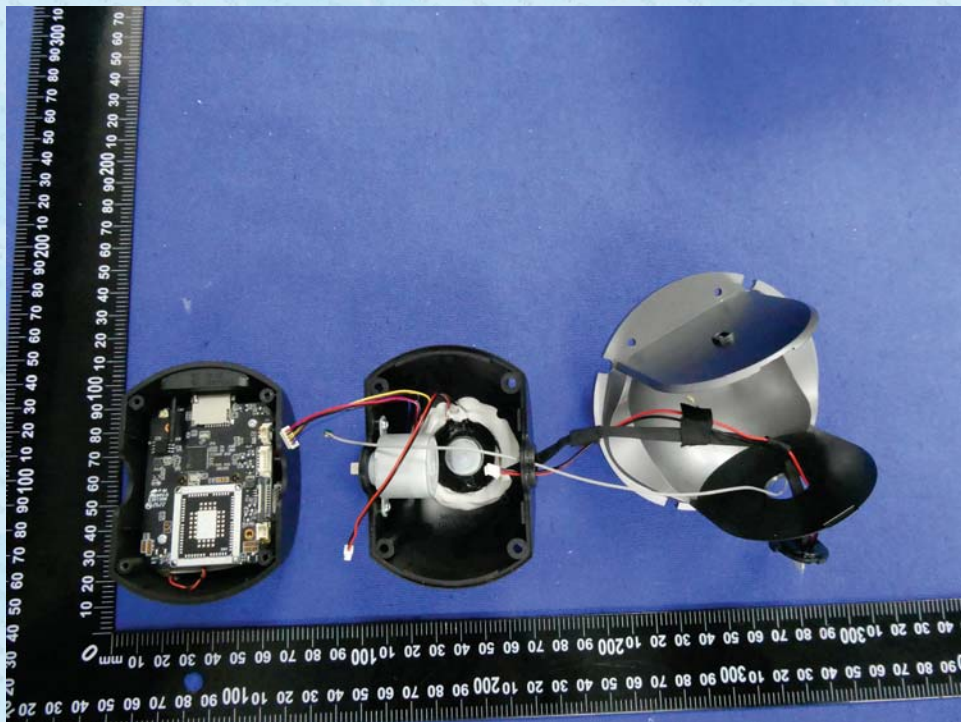

Product Name: Solar Camera  
Test Model No.: G4, G5, G6, G7, G8, G9, G10, G1, G2, G3

## EUT Constructional Detailss

RF Chip

RP-SMA female

RP-SMA male

-----End-----