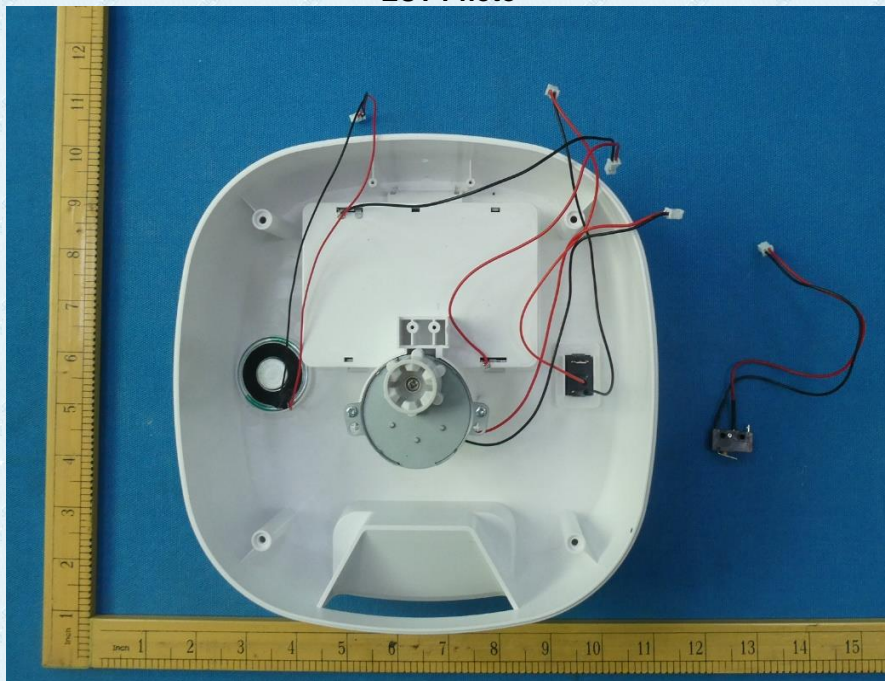

Product Name: Smart Pet Feeder

Test Model No.: BL6-WIFI, BL5-WIFI, BL4-WIFI, BL3-WIFI, BL7-WIFI

EUT Constructional Details

EUT Photo

EUT Photo

EUT Photo

EUT Photo

EUT Photo