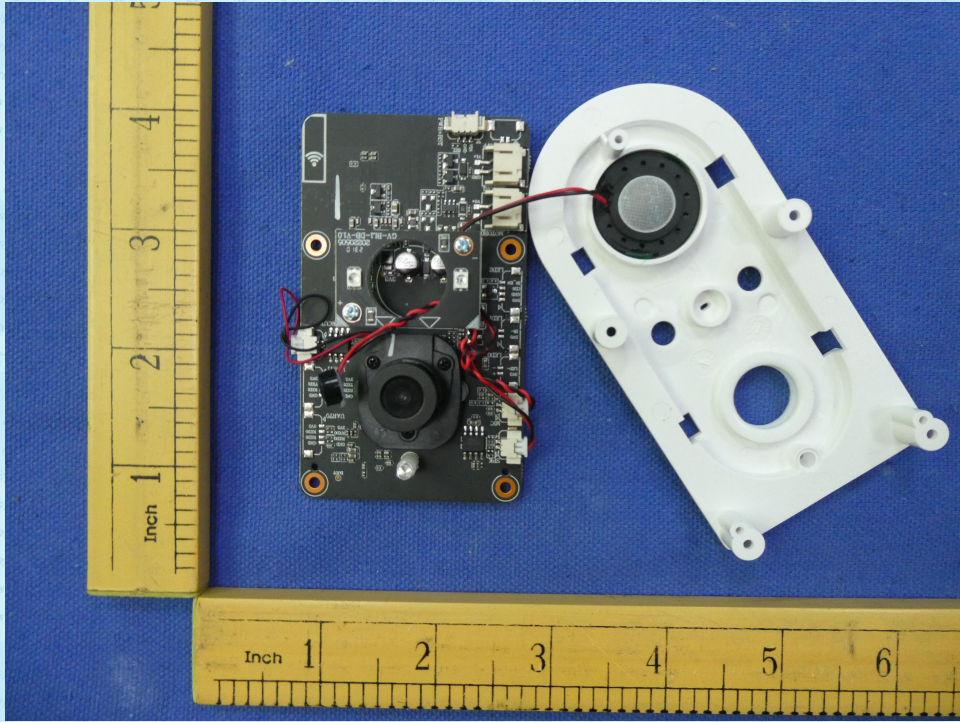

Product Name: Smart Pet Feeder
Test Model No.: BL1,BL2,BL3,BL4,BL5,BL6,BL7,BL8,C1,C2,C3,C4,C5,WF

EUT Constructional Details

-----End-----