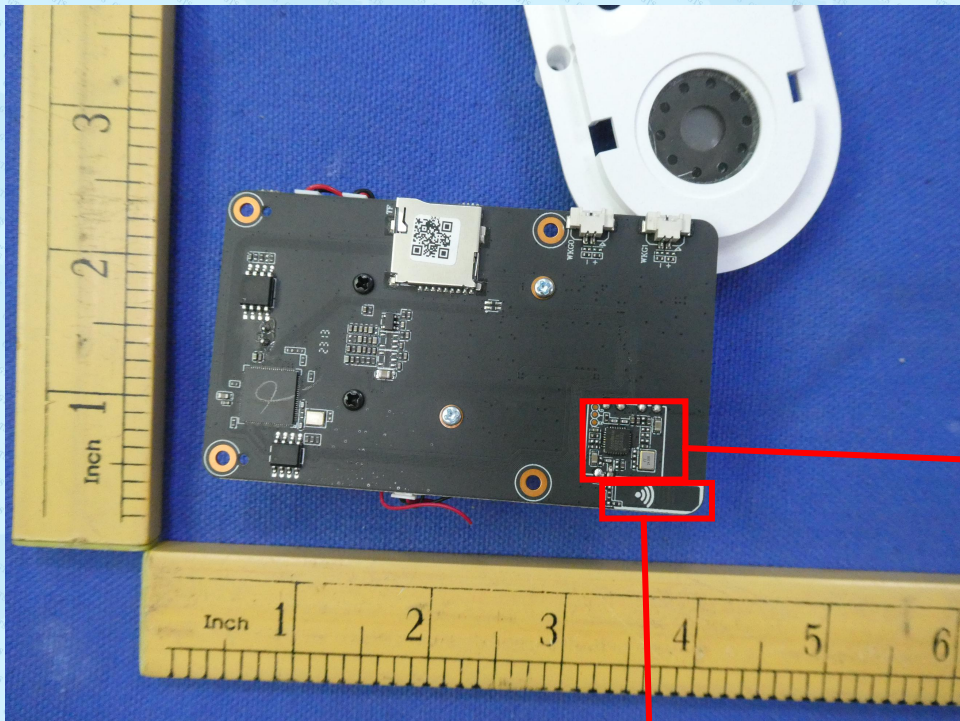

Product Name: Smart Pet Feeder
Test Model No.: BL1,BL2,BL3,BL4,BL5,BL6,BL7,BL8,C1,C2,C3,C4,C5,WF

EUT Constructional Details

-----End-----