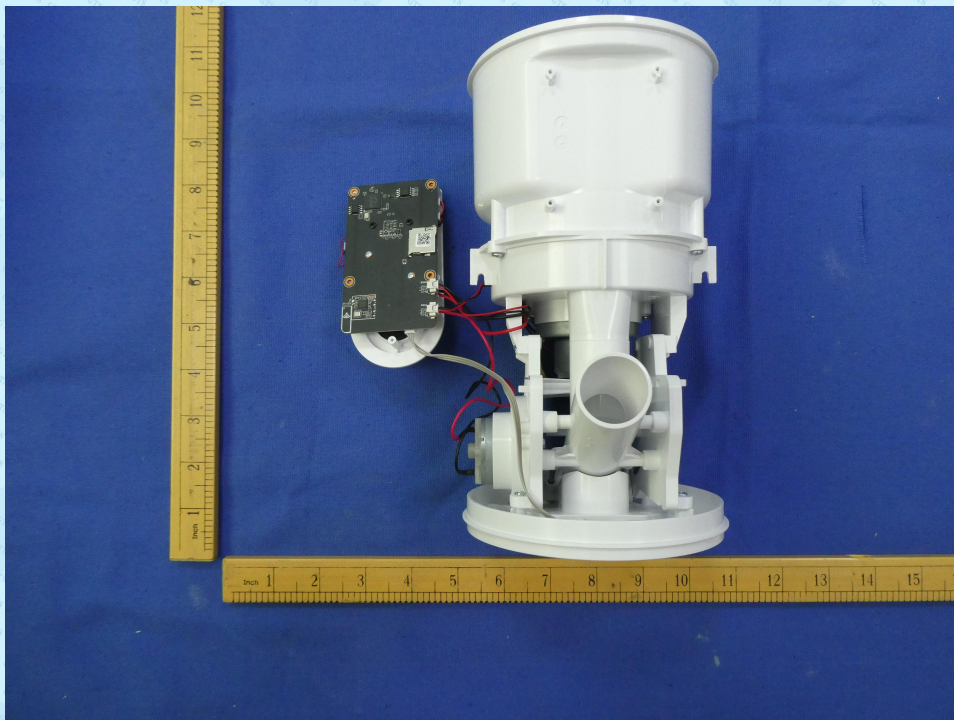

Product Name: Smart Pet Feeder
Test Model No.: BL1,BL2,BL3,BL4,BL5,BL6,BL7,BL8,C1,C2,C3,C4,C5,WF

EUT Constructional Details

-----End-----