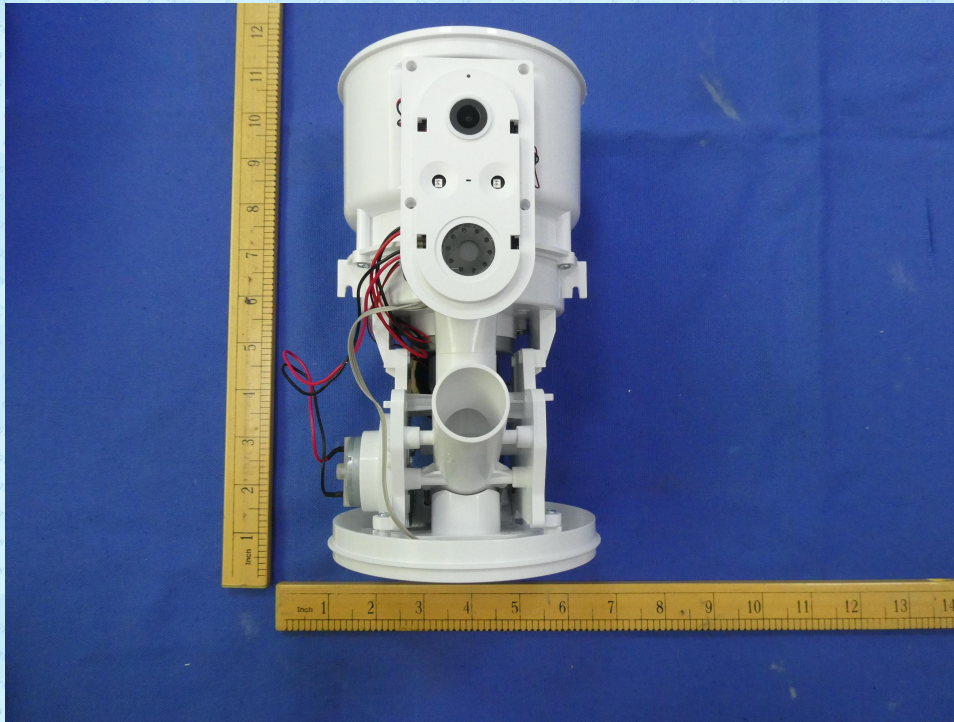

Product Name: Smart Pet Feeder
Test Model No.: BL1,BL2,BL3,BL4,BL5,BL6,BL7,BL8,C1,C2,C3,C4,C5,WF

EUT Constructional Details

-----End-----