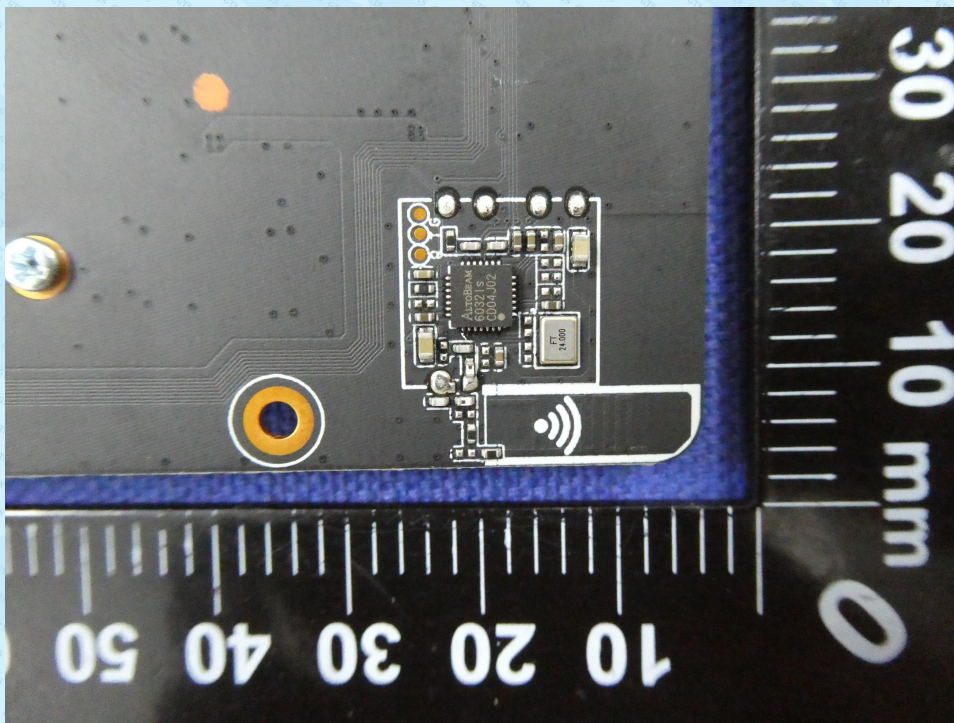

Product Name: Smart Pet Feeder
Test Model No.: BL1,BL2,BL3,BL4,BL5,BL6,BL7,BL8,C1,C2,C3,C4,C5,WF

EUT Constructional Details

-----End-----