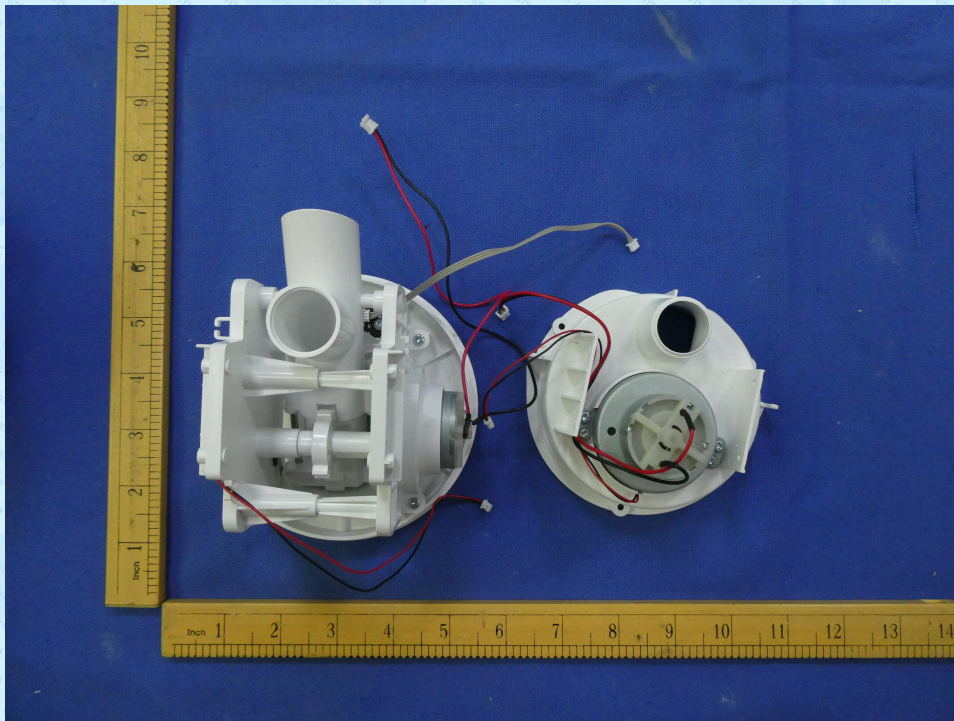

Product Name: Smart Pet Feeder
Test Model No.: BL1,BL2,BL3,BL4,BL5,BL6,BL7,BL8,C1,C2,C3,C4,C5,WF

EUT Constructional Details

-----End-----