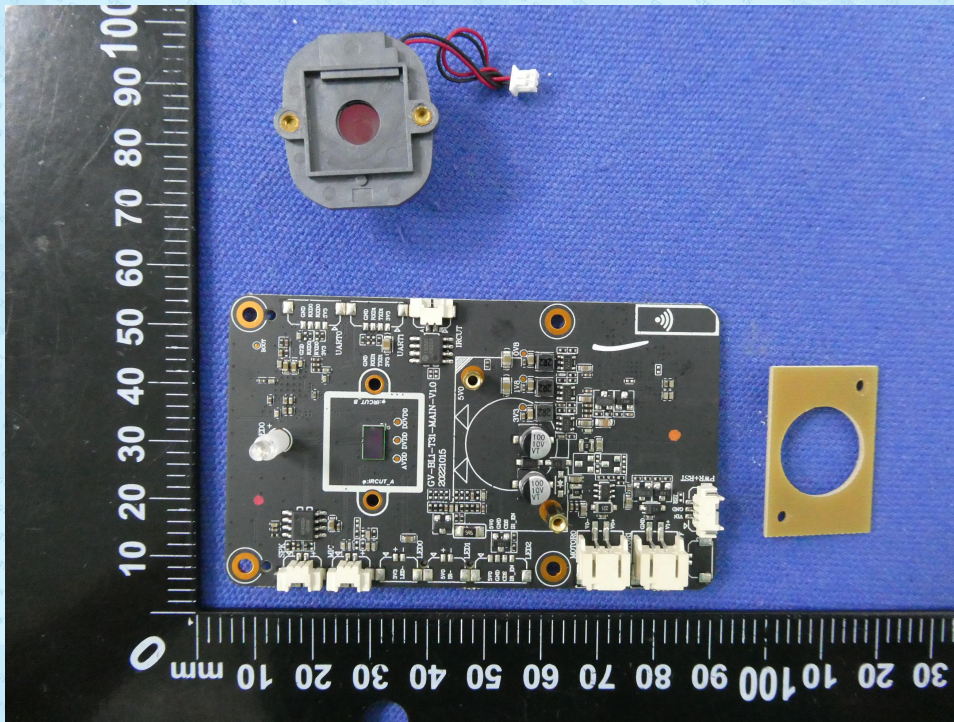

Product Name: Smart Pet Feeder
Test Model No.: BL1,BL2,BL3,BL4,BL5,BL6,BL7,BL8,C1,C2,C3,C4,C5,WF

EUT Constructional Details

-----End-----