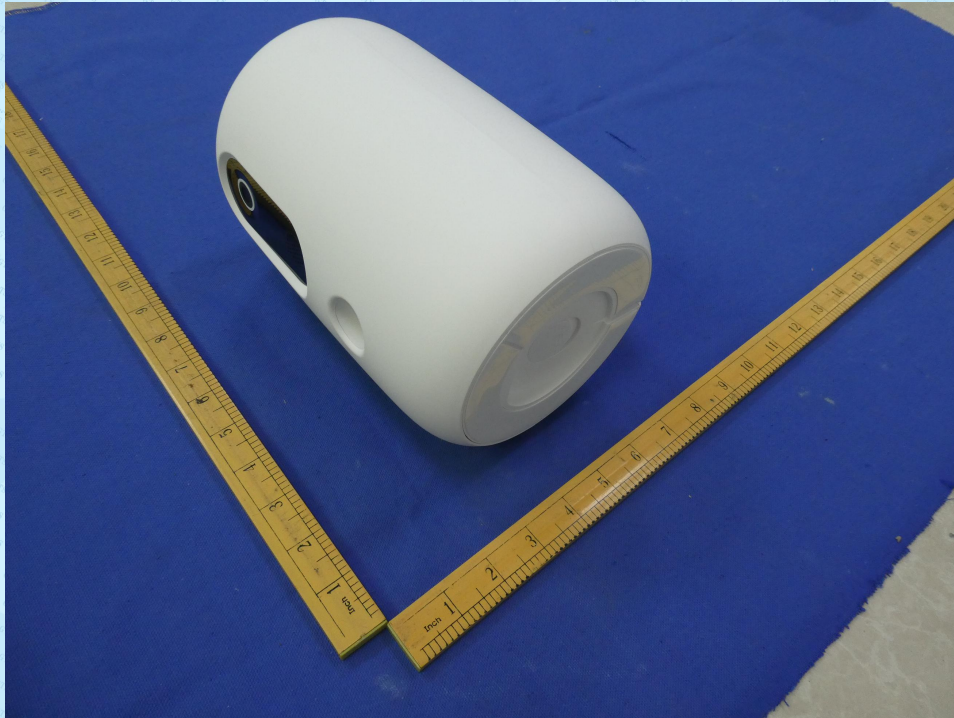

Product Name: Smart Pet Feeder

Test Model No.: BL1,BL2,BL3,BL4,BL5,BL6,BL7,BL8,C1,C2,C3,C4,C5,WF

EUT Constructional Details