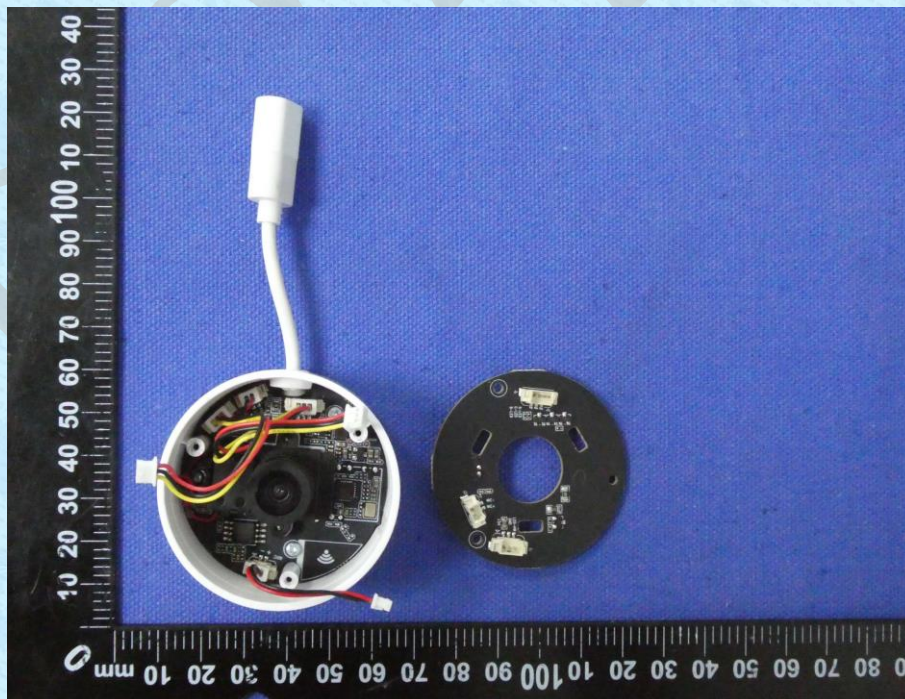

Product Name: Wi-fi Baby Monitor  
Test Model No.: B1, S8, K8, K9, K10, Z10, Z11, Z12, Z13, Z14, S5A, A1, M1, C1, C2, C3, C4

## EUT Constructional Detailss

RF Chip

PCB Antenna

-----End-----