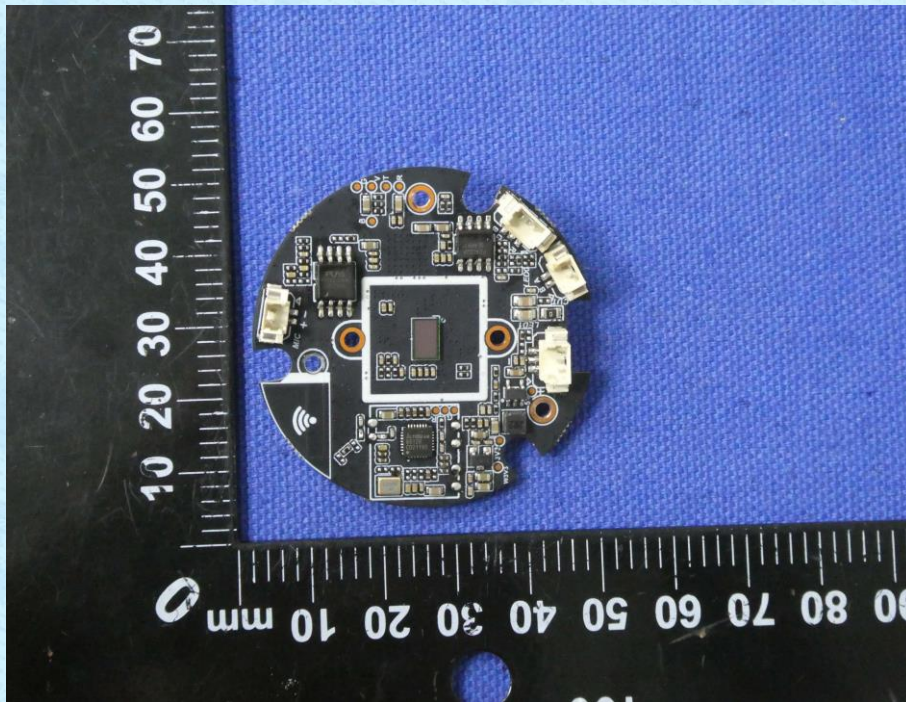

Product Name: Wi-fi Baby Monitor  
Test Model No.: B1, S8, K8, K9, K10, Z10, Z11, Z12, Z13, Z14, S5A, A1, M1, C1, C2, C3, C4

## EUT Constructional Detailss

RF Chip

PCB Antenna

-----End-----