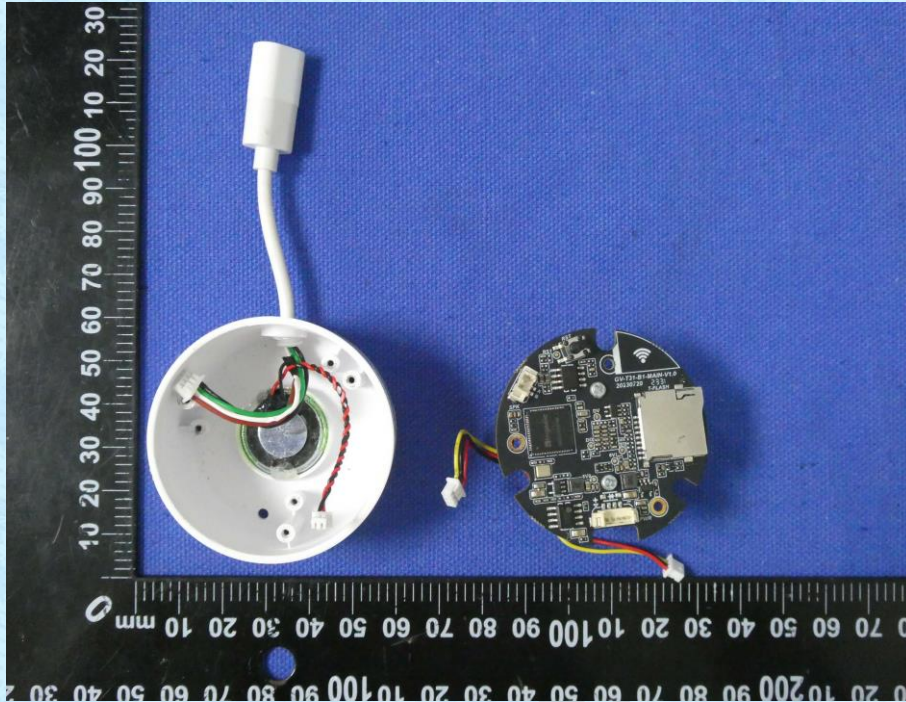

Product Name: Wi-fi Baby Monitor  
Test Model No.: B1, S8, K8, K9, K10, Z10, Z11, Z12, Z13, Z14, S5A, A1, M1, C1, C2, C3, C4

## EUT Constructional Detailss

RF Chip

PCB Antenna

-----End-----