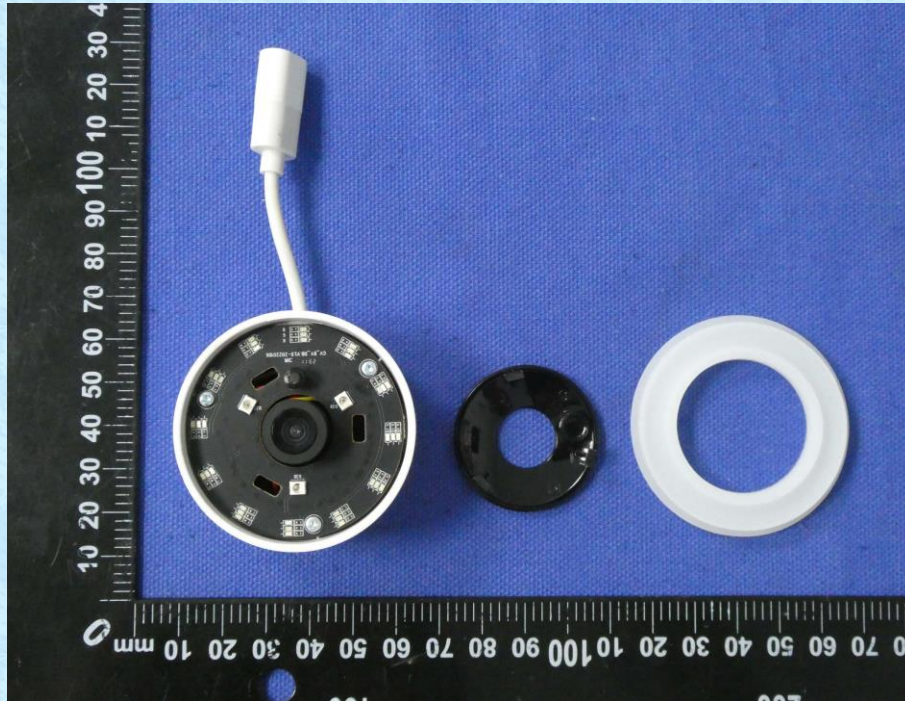

Product Name: Wi-fi Baby Monitor  
Test Model No.: B1, S8, K8, K9, K10, Z10, Z11, Z12, Z13, Z14, S5A, A1, M1, C1, C2, C3, C4

## EUT Constructional Detailss

RF Chip

PCB Antenna

-----End-----