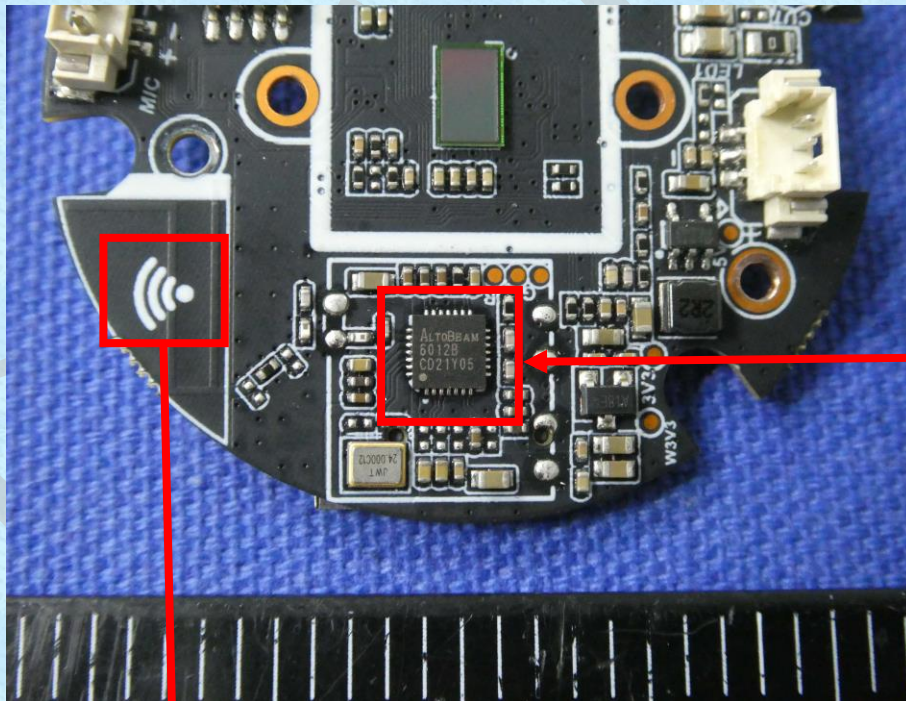

Product Name: Wi-fi Baby Monitor  
Test Model No.: B1, S8, K8, K9, K10, Z10, Z11, Z12, Z13, Z14, S5A, A1, M1, C1, C2, C3, C4

## EUT Constructional Detailss

RF Chip

PCB Antenna

-----End-----