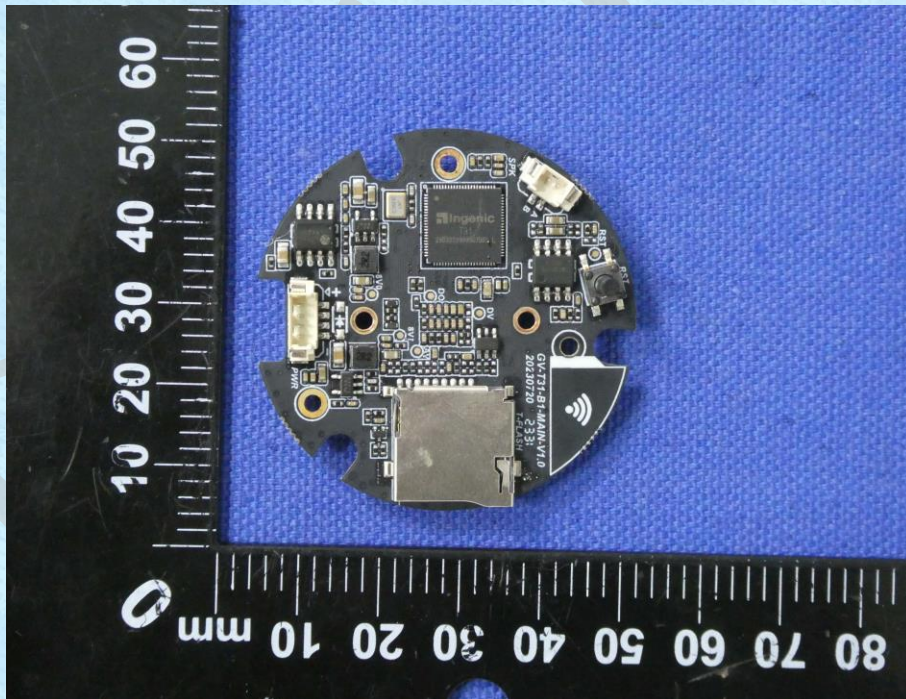

Product Name: Wi-fi Baby Monitor  
Test Model No.: B1, S8, K8, K9, K10, Z10, Z11, Z12, Z13, Z14, S5A, A1, M1, C1, C2, C3, C4

## EUT Constructional Detailss

RF Chip

PCB Antenna

-----End-----