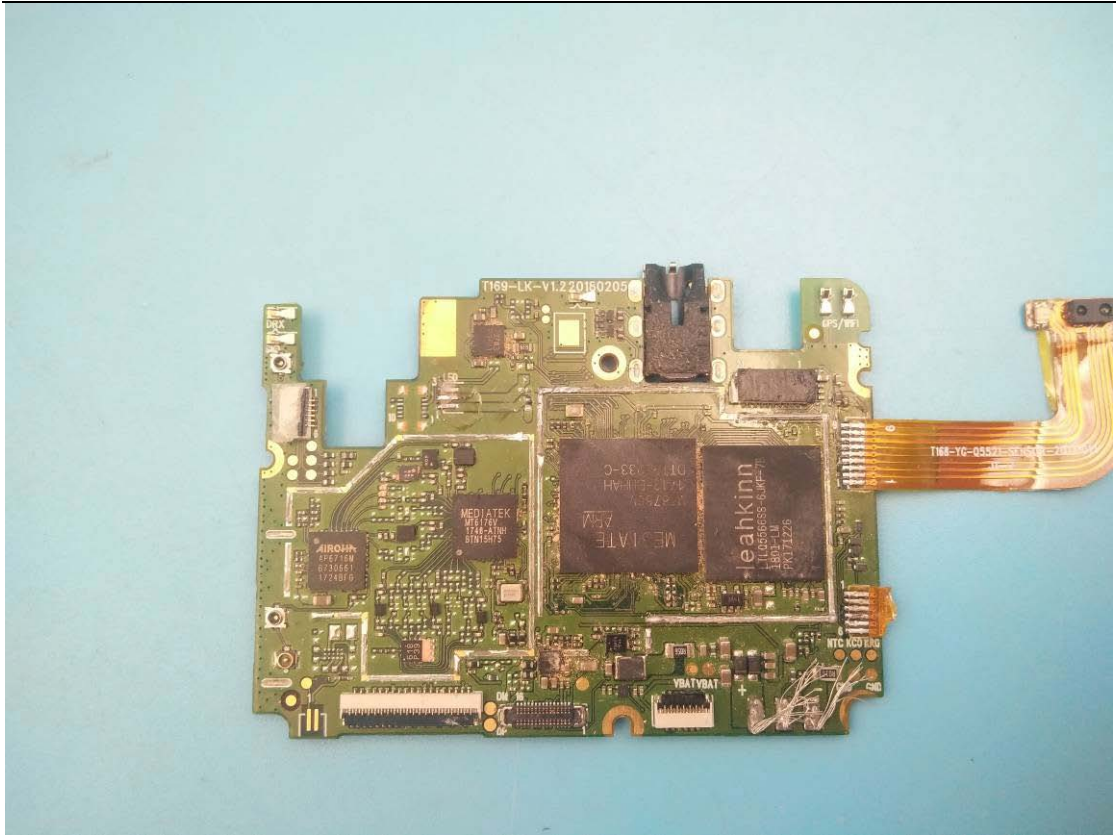

FCC ID: 2APD4-P26A

Internal Photos

1. EUT uncover view

2. Mainboard front view

3. Mainboard rear view

4. Antenna view