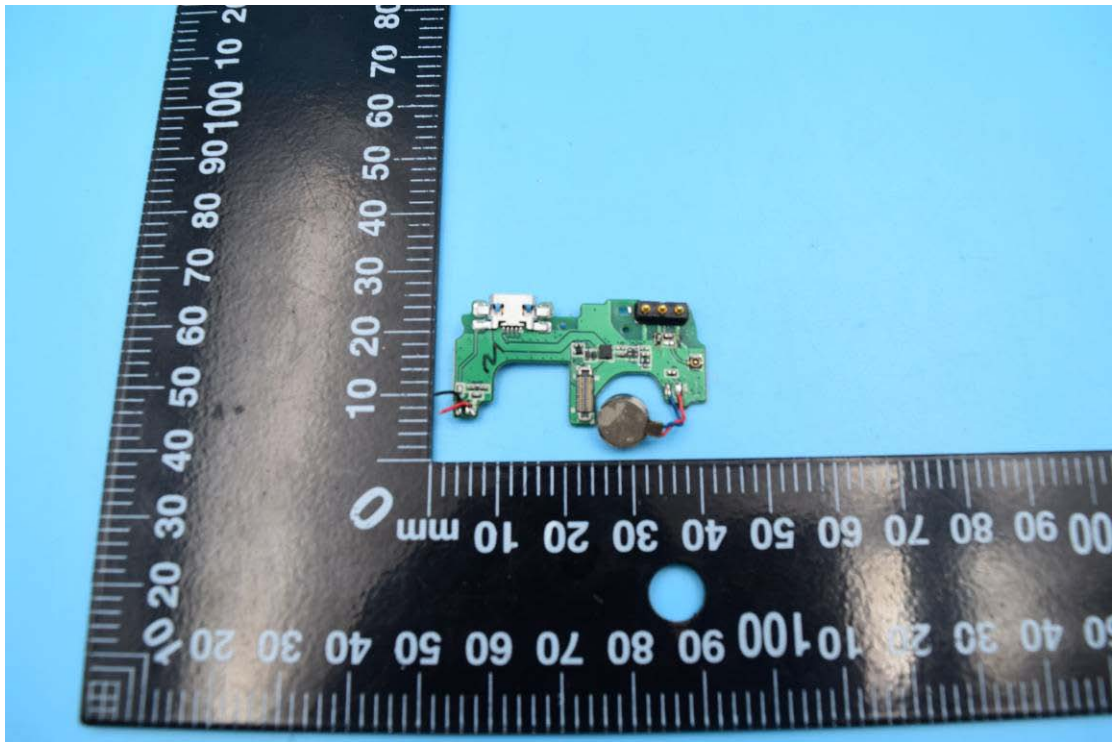

FCC ID: 2APD4-P26A

Internal Photos

1. EUT uncover view

2. Mainboard front view

3. Mainboard rear view

4. Antenna view