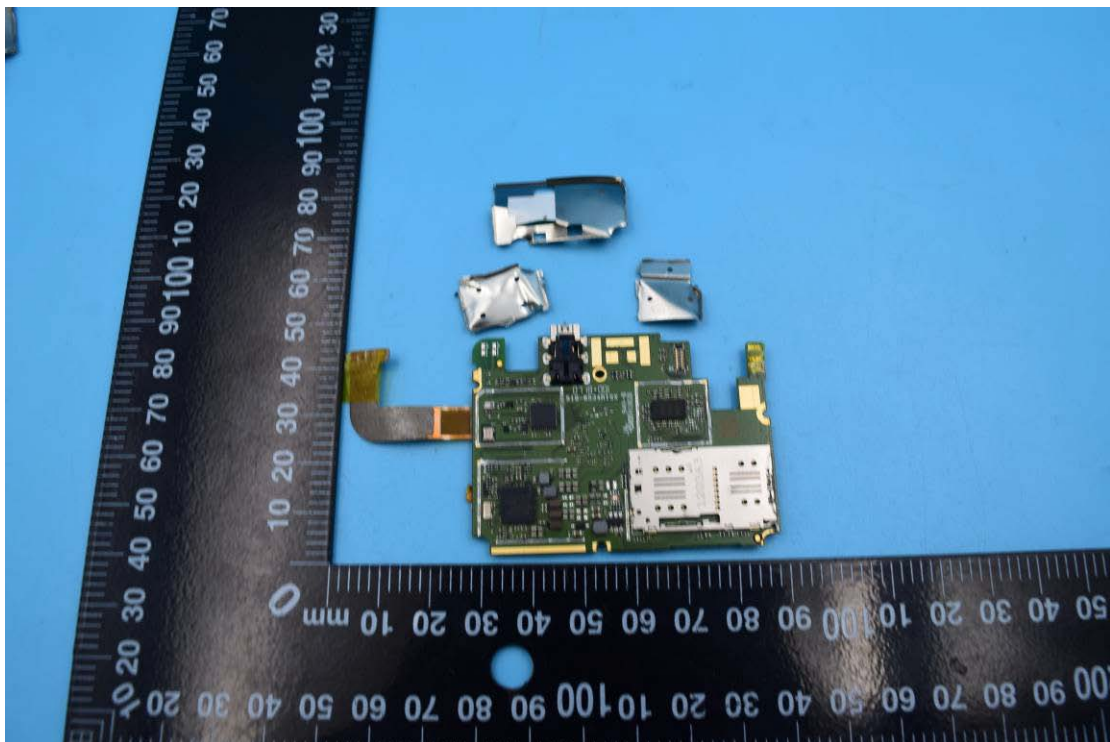

FCC ID: 2APD4-P26A

Internal Photos

1. EUT uncover view

2. Mainboard front view

3. Mainboard rear view

4. Antenna view