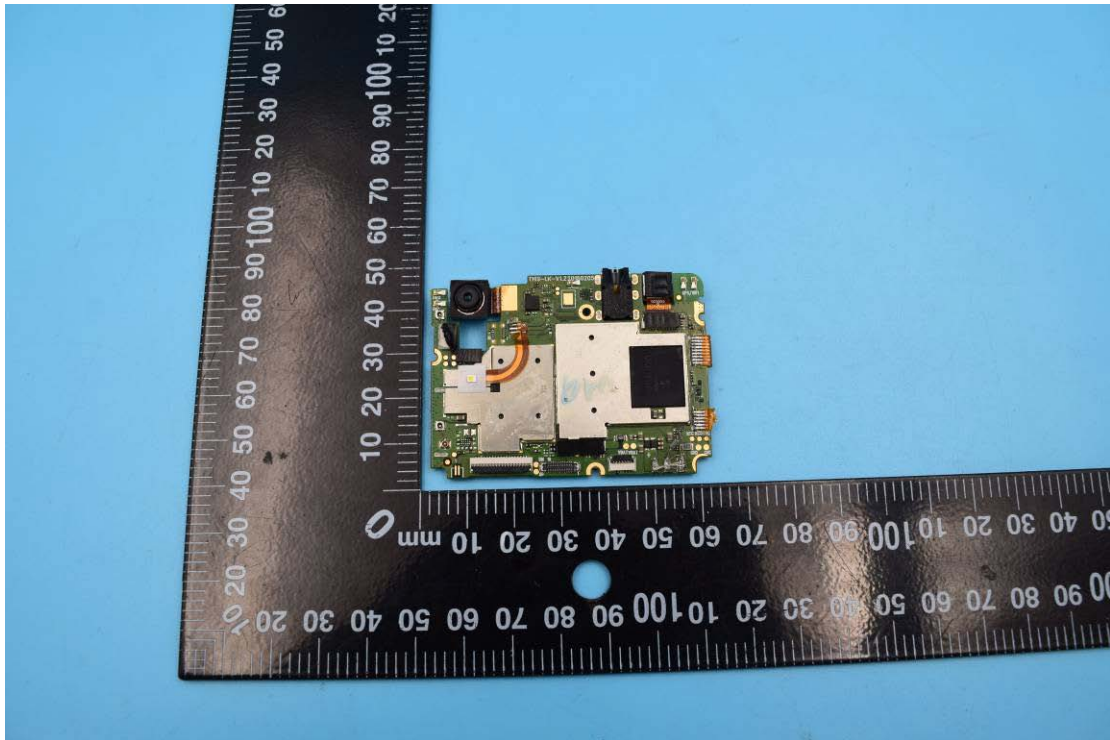

FCC ID: 2APD4-P26A

Internal Photos

1. EUT uncover view

2. Mainboard front view

3. Mainboard rear view

4. Antenna view