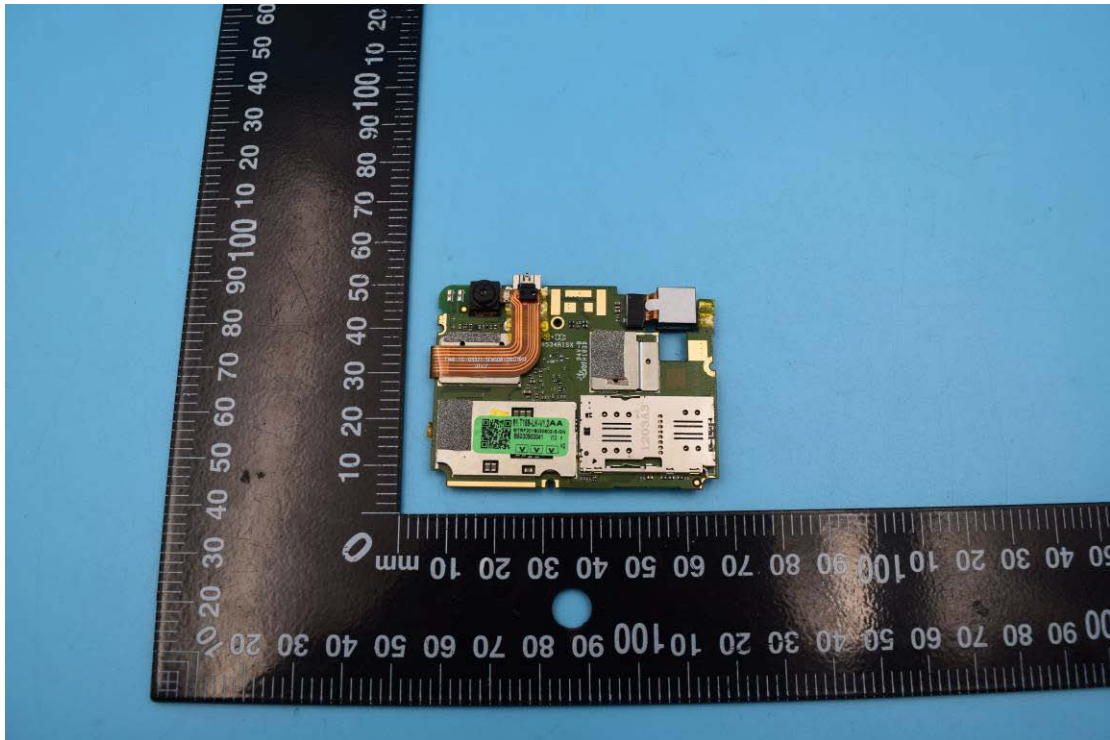

FCC ID: 2APD4-P26A

Internal Photos

1. EUT uncover view

2. Mainboard front view

3. Mainboard rear view

4. Antenna view