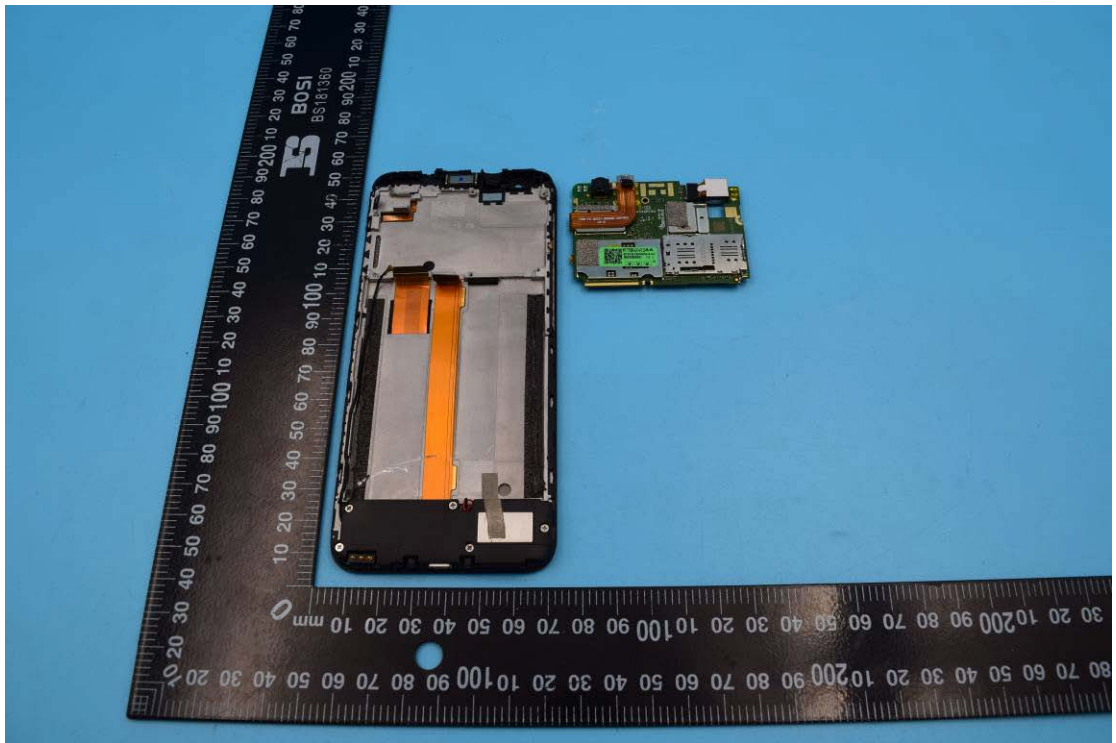

FCC ID: 2APD4-P26A

Internal Photos

1. EUT uncover view

2. Mainboard front view

3. Mainboard rear view

4. Antenna view