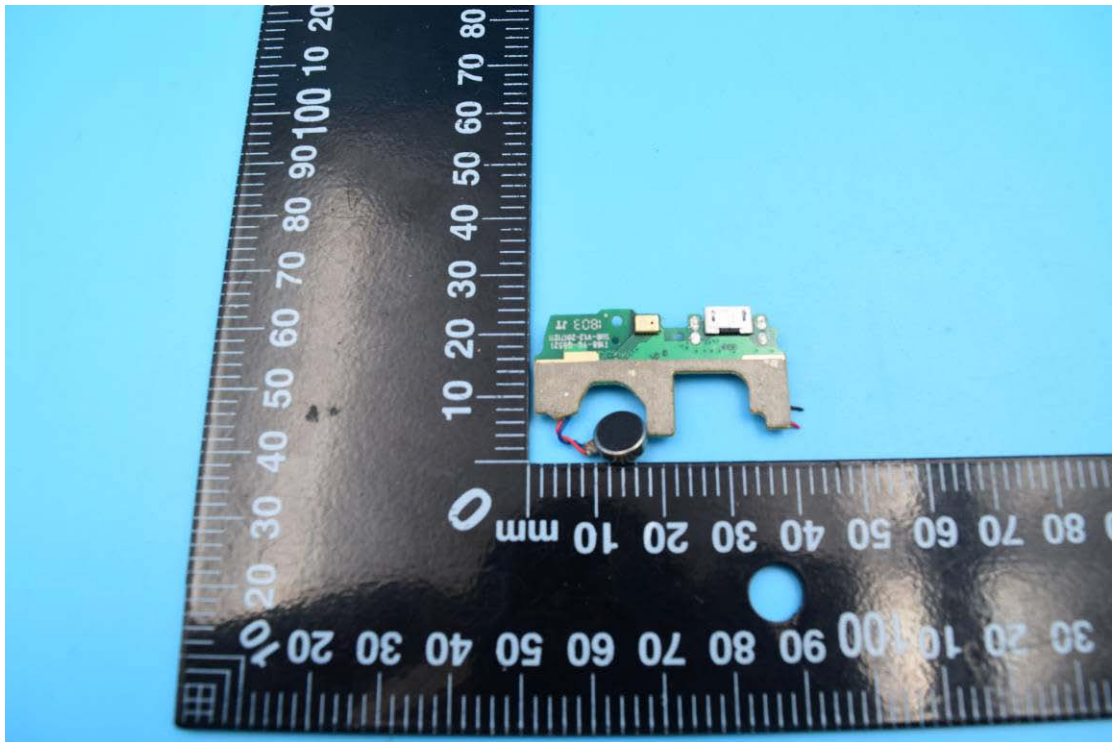

FCC ID: 2APD4-P26A

Internal Photos

1. EUT uncover view

2. Mainboard front view

3. Mainboard rear view

4. Antenna view