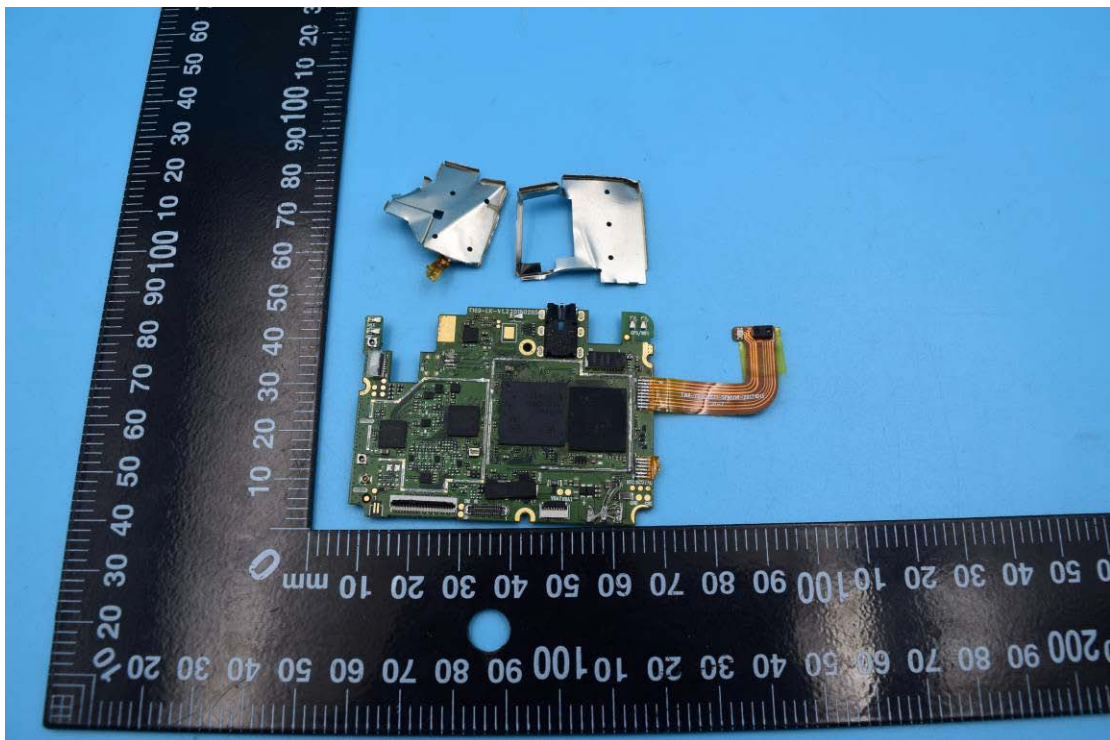

FCC ID: 2APD4-P26A

Internal Photos

1. EUT uncover view

2. Mainboard front view

3. Mainboard rear view

4. Antenna view