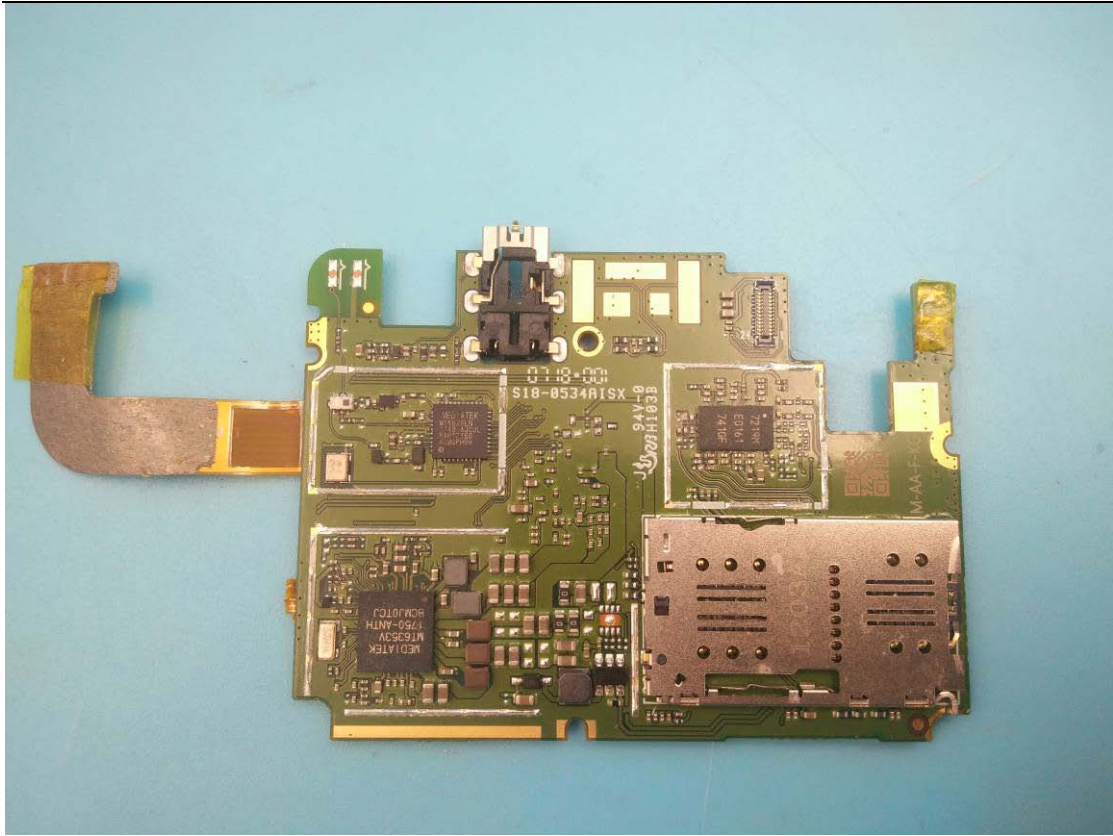

FCC ID: 2APD4-P26A

Internal Photos

1. EUT uncover view

2. Mainboard front view

3. Mainboard rear view

4. Antenna view