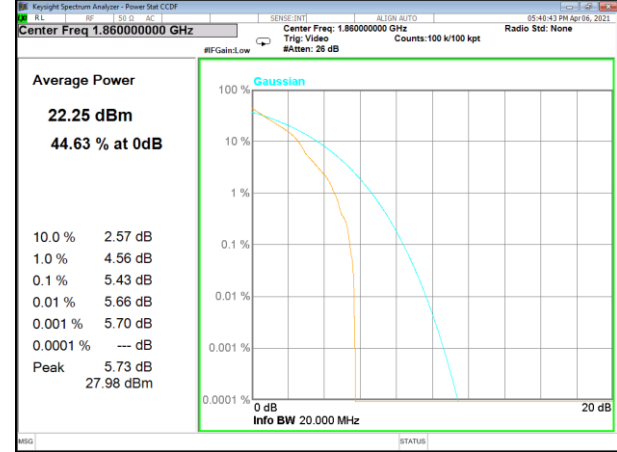

LTE BAND-25

LTE BAND-25

Band 25_1_QPSK_Low