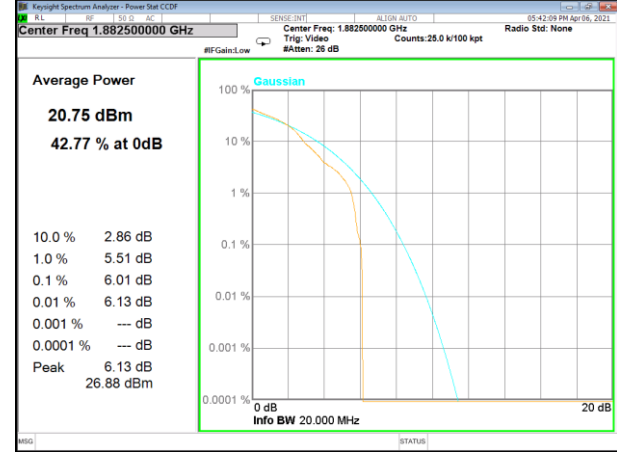

LTE BAND-25

LTE BAND-25

Band 25_1_Q16_Middle