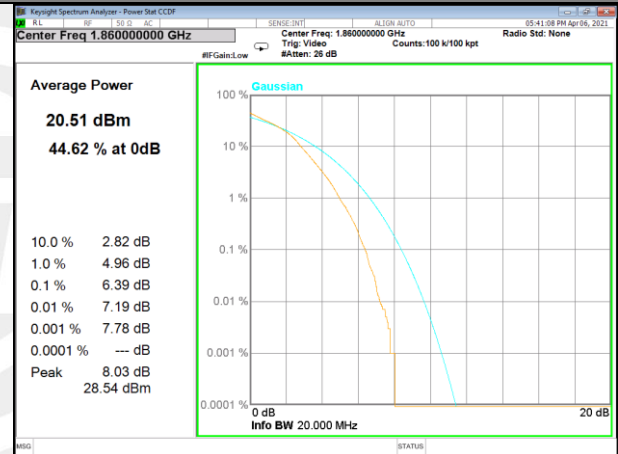

Band 25_1_QPSK_Low

Band 25_100_QPSK_Low

Band 25_1_Q16_Low

Band 25_100_Q16_Low

Band 25_1_QPSK_Middle

Band 25_100_QPSK_Middle

LTE BAND-25

LTE BAND-25