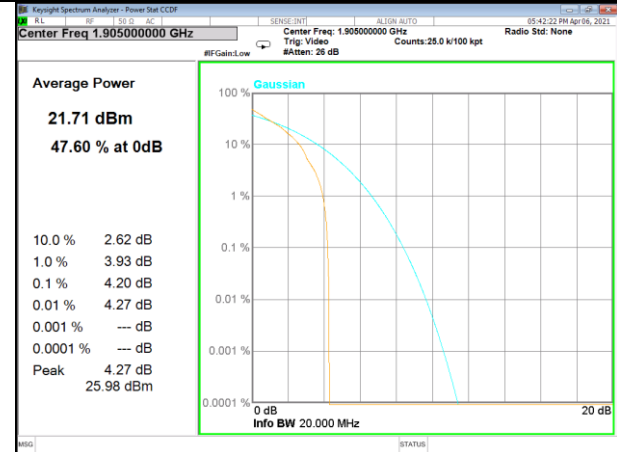

Band 25_1_QPSK_High