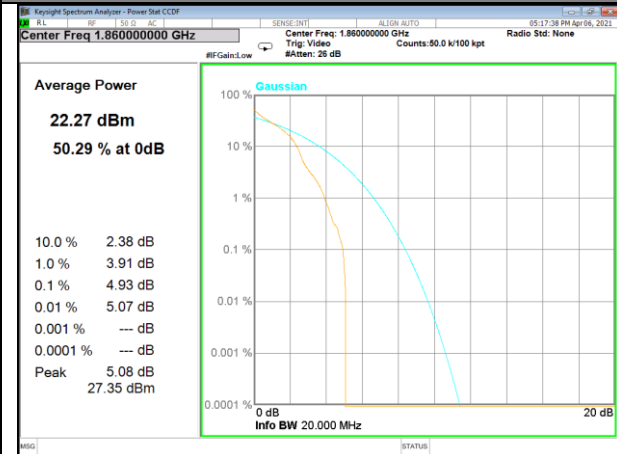

PAR
LTE BAND-2

LTE BAND-2

Band 2_1_QPSK_Low

Band 2_100_QPSK_Low

Band 2_1_Q16_Low

Band 2_100_Q16_Low

Band 2_1_QPSK_Middle

Band 2_100_QPSK_Middle

LTE BAND-2

LTE BAND-2

LTE BAND-4

LTE BAND-4

LTE BAND-4

LTE BAND-4

Band 4_1_Q16_Middle

Band 4_100_Q16_Middle