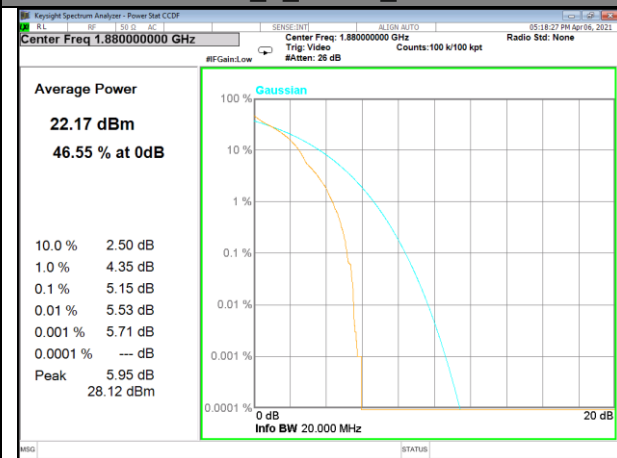

PAR
LTE BAND-2

LTE BAND-2

Band 2_1_QPSK_Low

Band 2_100_QPSK_Low

Band 2_1_Q16_Low

Band 2_100_Q16_Low

Band 2_1_QPSK_Middle

Band 2_100_QPSK_Middle

LTE BAND-2

LTE BAND-2

LTE BAND-4

LTE BAND-4

LTE BAND-4

LTE BAND-4

Band 4_1_Q16_Middle

Band 4_100_Q16_Middle