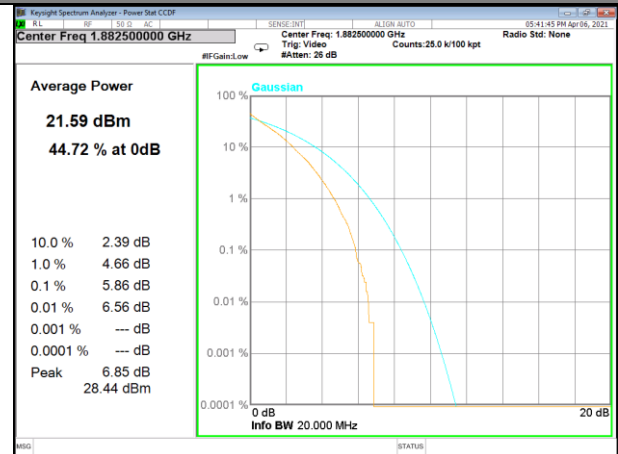

Band 25_1_QPSK_Low

Band 25_100_QPSK_Low

Band 25_1_Q16_Low

Band 25_100_Q16_Low

Band 25_1_QPSK_Middle

Band 25_100_QPSK_Middle

LTE BAND-25

LTE BAND-25