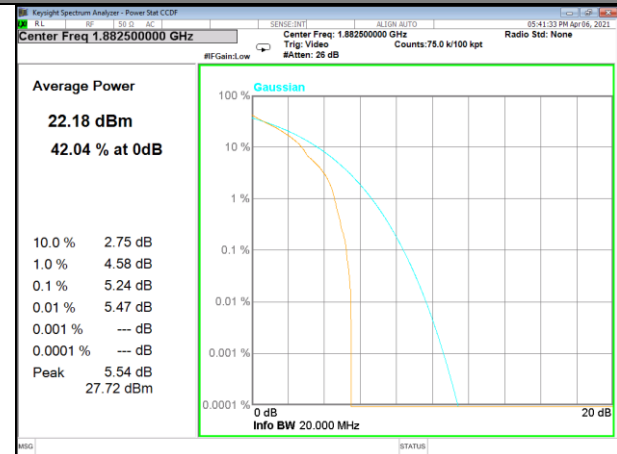

Band 25_1_QPSK_Low

Band 25_100_QPSK_Low

Band 25_1_Q16_Low

Band 25_100_Q16_Low

Band 25_1_QPSK_Middle

Band 25_100_QPSK_Middle

LTE BAND-25

LTE BAND-25