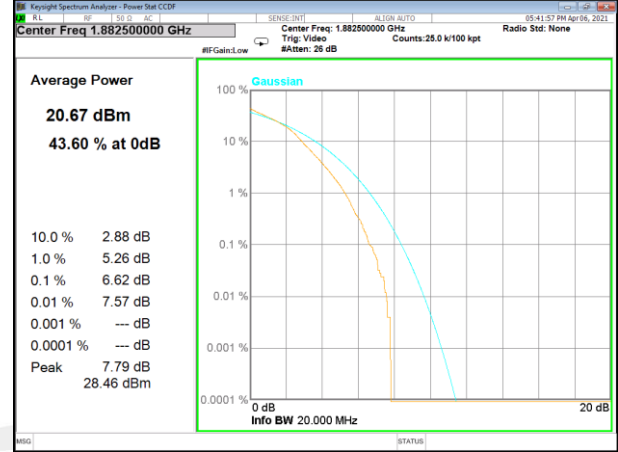

Band 25_100_Q16_Middle