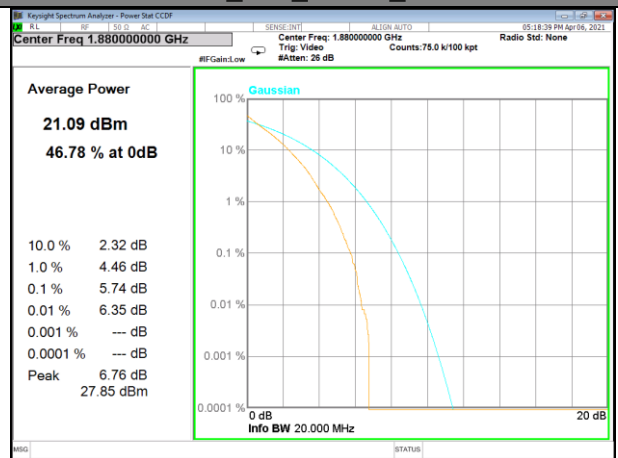

PAR
LTE BAND-2

LTE BAND-2

Band 2_1_QPSK_Low

Band 2_100_QPSK_Low

Band 2_1_Q16_Low

Band 2_100_Q16_Low

Band 2_1_QPSK_Middle

Band 2_100_QPSK_Middle

LTE BAND-2

LTE BAND-2

LTE BAND-4

LTE BAND-4

LTE BAND-4

LTE BAND-4

Band 4_1_Q16_Middle

Band 4_100_Q16_Middle