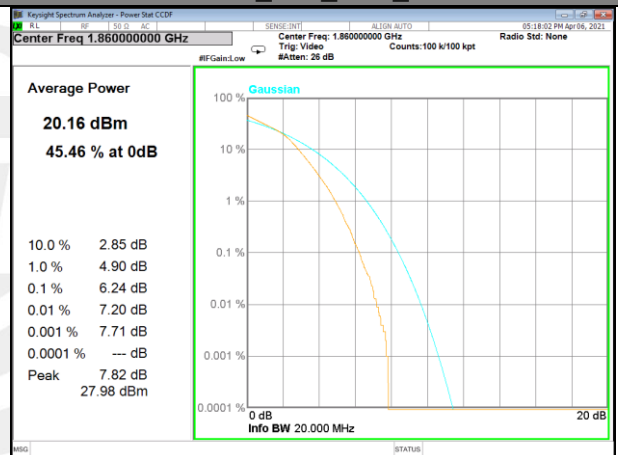

PAR
LTE BAND-2

LTE BAND-2

Band 2_1_QPSK_Low

Band 2_100_QPSK_Low

Band 2_1_Q16_Low

Band 2_100_Q16_Low

Band 2_1_QPSK_Middle

Band 2_100_QPSK_Middle

LTE BAND-2

LTE BAND-2

LTE BAND-4

LTE BAND-4

LTE BAND-4

LTE BAND-4

Band 4_1_Q16_Middle

Band 4_100_Q16_Middle