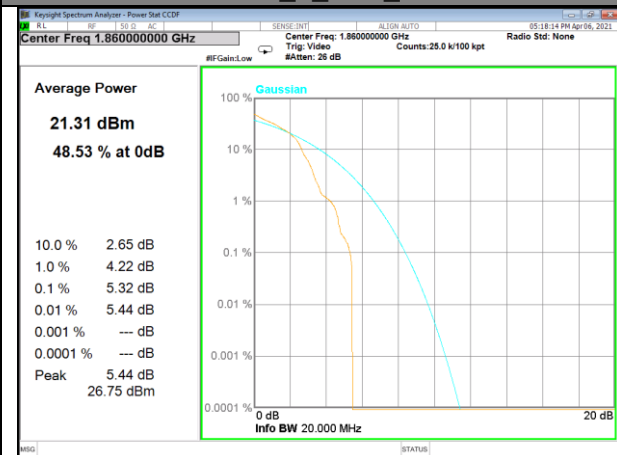

PAR
LTE BAND-2

LTE BAND-2

Band 2_1_QPSK_Low

Band 2_100_QPSK_Low

Band 2_1_Q16_Low

Band 2_100_Q16_Low

Band 2_1_QPSK_Middle

Band 2_100_QPSK_Middle

LTE BAND-2

LTE BAND-2

LTE BAND-4

LTE BAND-4

LTE BAND-4

LTE BAND-4

Band 4_1_Q16_Middle

Band 4_100_Q16_Middle