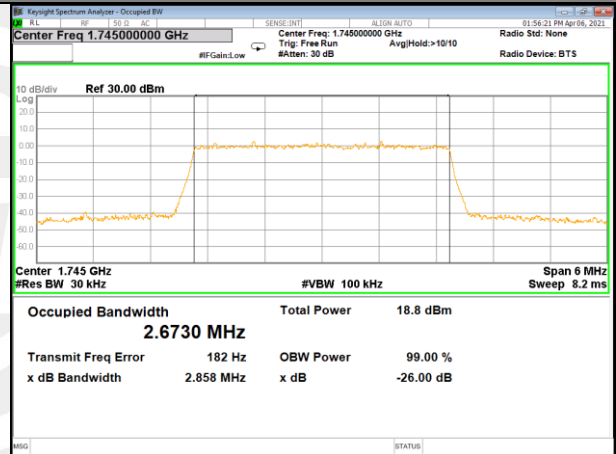

LTE BAND-66

LTE BAND-66

Band66_3M_QPSK_Low

Band66_3M_16QAM_Low

Band66_3M_QPSK_Middle

Band66_3M_16QAM_Middle

Band66_3M_QPSK_High

Band66_3M_16QAM_High