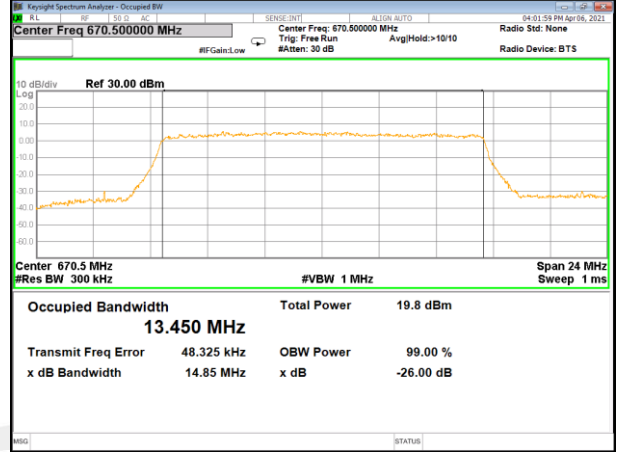

Band71_15M_16QAM_Middle