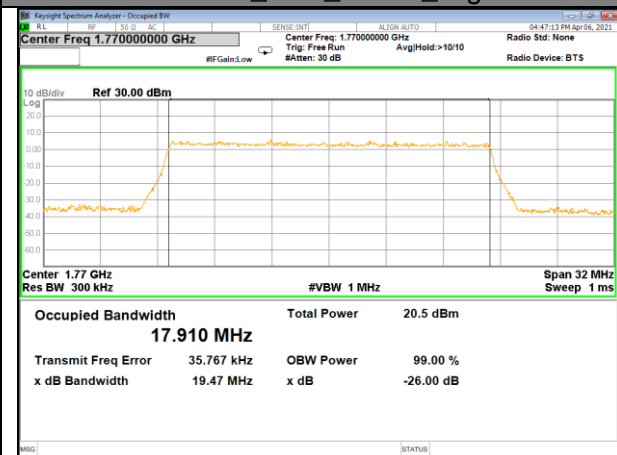

LTE BAND-66

LTE BAND-66

Band 66_20M_QPSK_Low

Band 66_20M_16QAM_Low

Band 66_20M_QPSK_Middle

Band 66_20M_16QAM_Middle

Band 66_20M_QPSK_High

Band 66_20M_16QAM_High