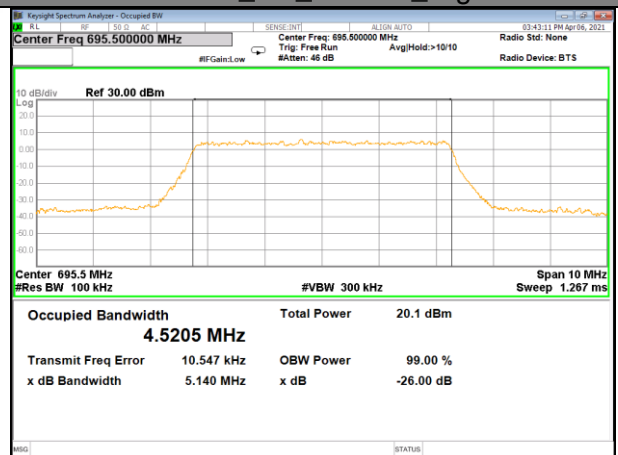

LTE BAND-71

LTE BAND-71

Band71_5M_QPSK_Low

Band71_5M_16QAM_Low

Band71_5M_QPSK_Middle

Band71_5M_16QAM_Middle

Band71_5M_QPSK_High

Band71_5M_16QAM_High