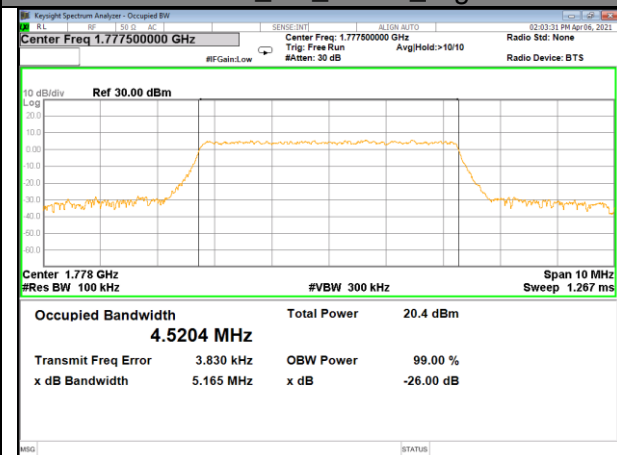

LTE BAND-66

LTE BAND-66

Band66_5M_QPSK_Low

Band66_5M_16QAM_Low

Band66_5M_QPSK_Middle

Band66_5M_16QAM_Middle

Band66_5M_QPSK_High

Band66_5M_16QAM_High

LTE BAND-66

LTE BAND-66

Band 66_10M_QPSK_Low

Band 66_10M_16QAM_Low

Band 66_10M_QPSK_Middle

Band 66_10M_16QAM_Middle

Band 66_10M_QPSK_High

Band 66_10M_16QAM_High