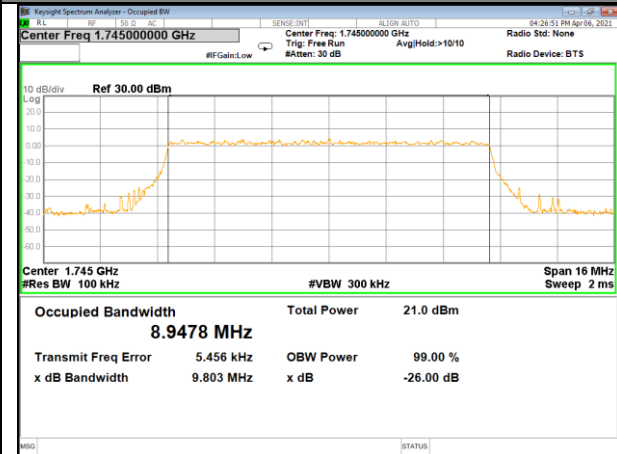

LTE BAND-66

LTE BAND-66

Band 66_10M_QPSK_Low

Band 66_10M_16QAM_Low

Band 66_10M_QPSK_Middle

Band 66_10M_16QAM_Middle

Band 66_10M_QPSK_High

Band 66_10M_16QAM_High