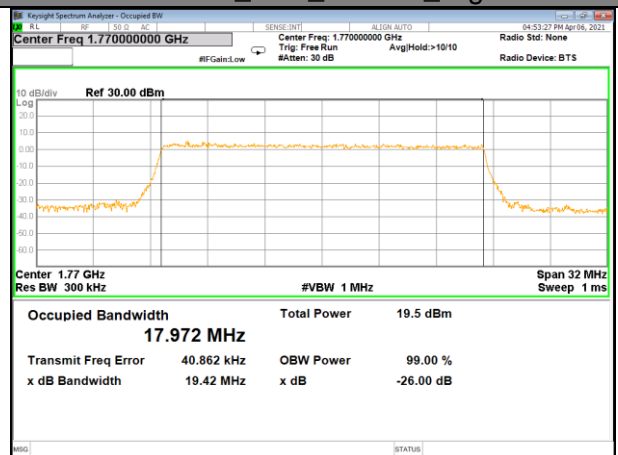

LTE BAND-66

LTE BAND-66

Band 66_20M_QPSK_Low

Band 66_20M_16QAM_Low

Band 66_20M_QPSK_Middle

Band 66_20M_16QAM_Middle

Band 66_20M_QPSK_High

Band 66_20M_16QAM_High