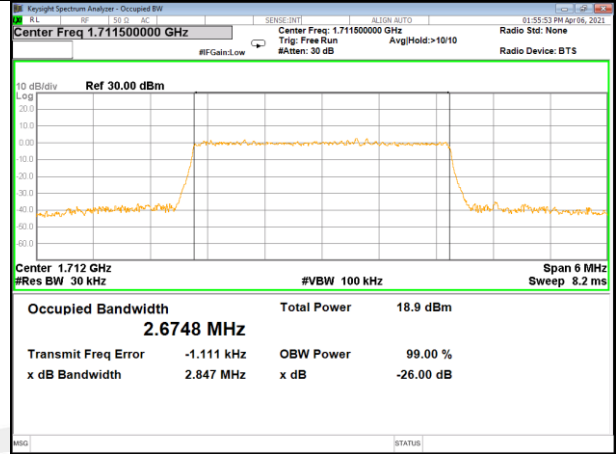

Band66_3M_16QAM_Middle