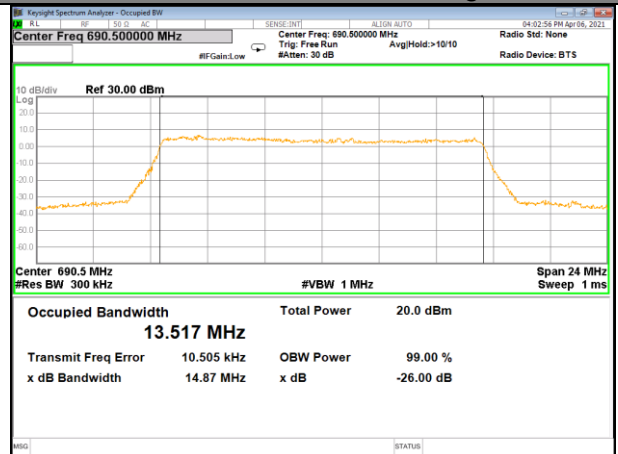

LTE BAND-71

LTE BAND-71

Band71_15M_QPSK_Low

Band71_15M_16QAM_Low

Band71_15M_QPSK_Middle

Band71_15M_16QAM_Middle

Band71_15M_QPSK_High

Band71_15M_16QAM_High