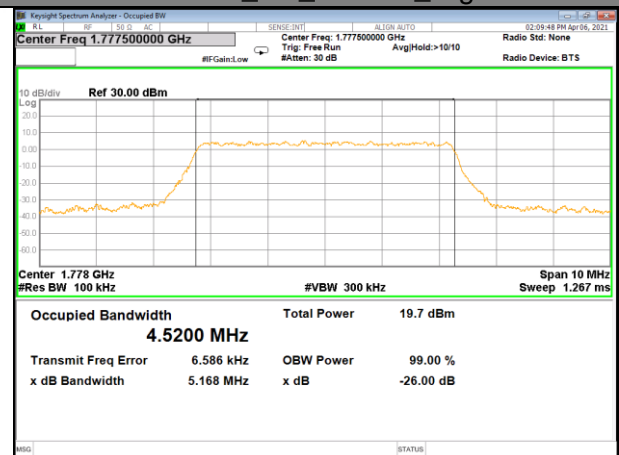

LTE BAND-66

LTE BAND-66

Band66_5M_QPSK_Low

Band66_5M_16QAM_Low

Band66_5M_QPSK_Middle

Band66_5M_16QAM_Middle

Band66_5M_QPSK_High

Band66_5M_16QAM_High