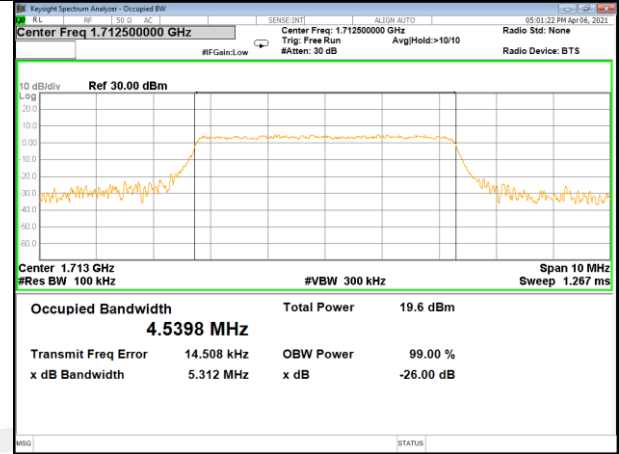

Band66_5M_16QAM_Middle