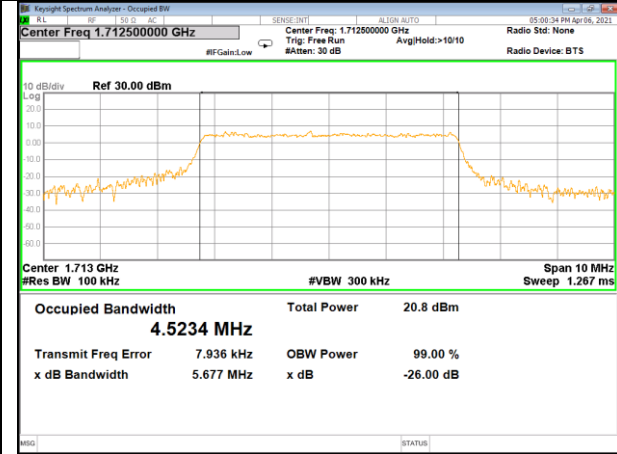

Band66_5M_QPSK_Middle

LTE BAND-66

LTE BAND-66

Band66_5M_QPSK_Low