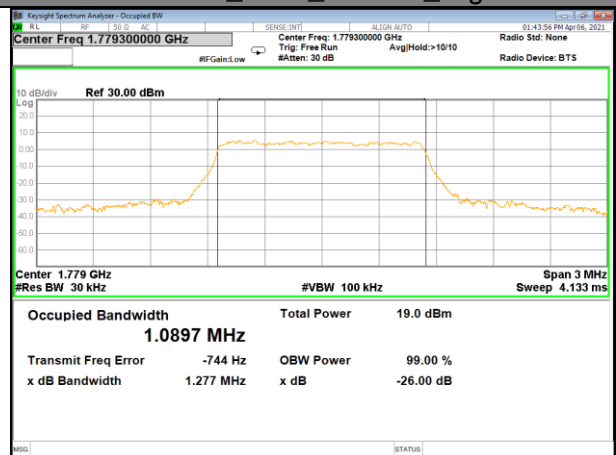

LTE BAND-66

LTE BAND-66

Band66_1.4M_QPSK_Low

Band66_1.4M_16QAM_Low

Band66_1.4M_QPSK_Middle

Band66_1.4M_16QAM_Middle

Band66_1.4M_QPSK_High

Band66_1.4M_16QAM_High

LTE BAND-66

LTE BAND-66

Band66_3M_QPSK_Low

Band66_3M_16QAM_Low

Band66_3M_QPSK_Middle

Band66_3M_16QAM_Middle

Band66_3M_QPSK_High

Band66_3M_16QAM_High