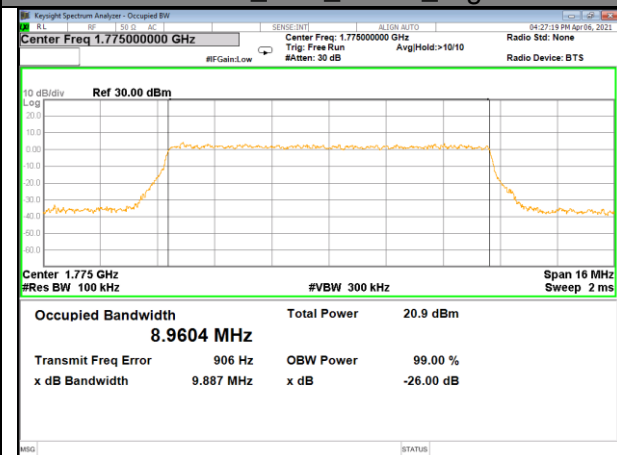

LTE BAND-66

LTE BAND-66

Band 66_10M_QPSK_Low

Band 66_10M_16QAM_Low

Band 66_10M_QPSK_Middle

Band 66_10M_16QAM_Middle

Band 66_10M_QPSK_High

Band 66_10M_16QAM_High