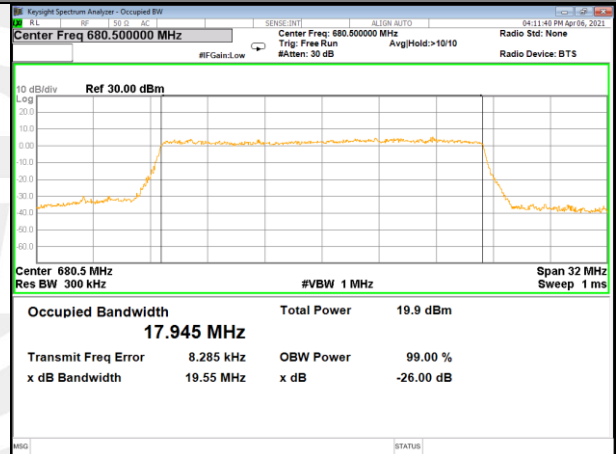

LTE BAND-71

LTE BAND-71

Band71_20M_QPSK_Low

Band71_20M_16QAM_Low

Band71_20M_QPSK_Middle

Band71_20M_16QAM_Middle

Band71_20M_QPSK_High

Band71_20M_16QAM_High