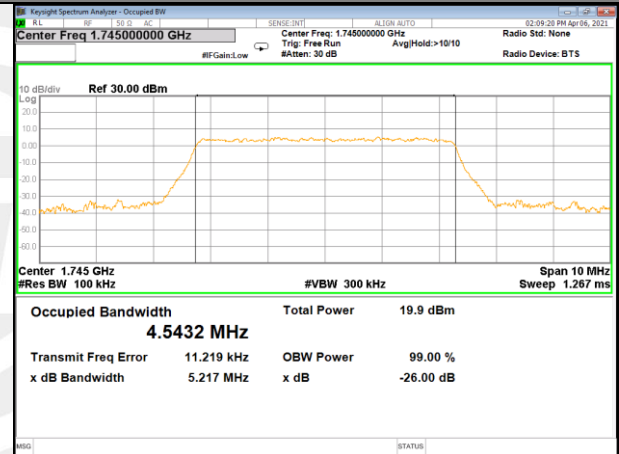

LTE BAND-66

LTE BAND-66

Band66_5M_QPSK_Low

Band66_5M_16QAM_Low

Band66_5M_QPSK_Middle

Band66_5M_16QAM_Middle

Band66_5M_QPSK_High

Band66_5M_16QAM_High