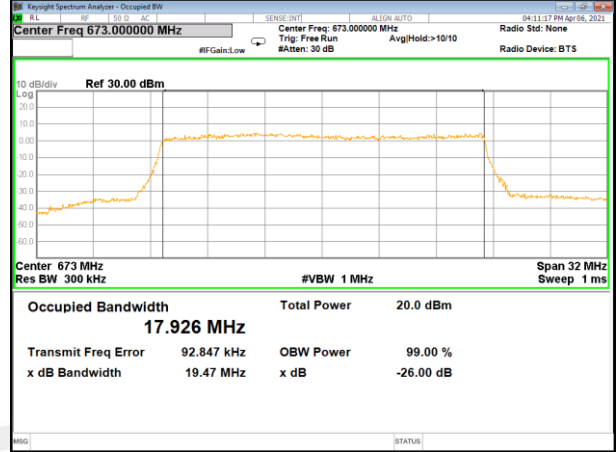

Band71_20M_16QAM_Middle