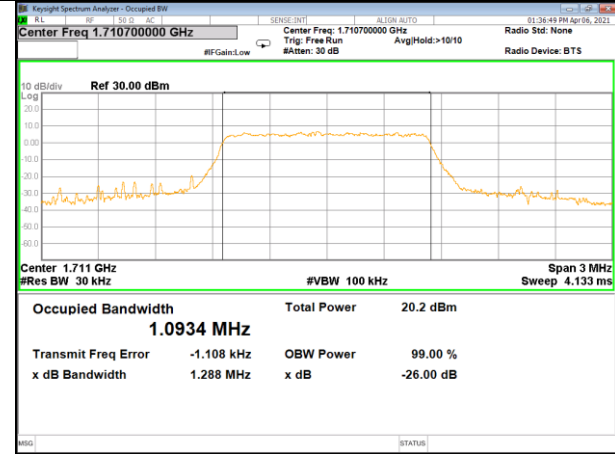

LTE BAND-66

LTE BAND-66

Band66_1.4M_QPSK_Low

Band66_1.4M_16QAM_Low

Band66_1.4M_QPSK_Middle

Band66_1.4M_16QAM_Middle

Band66_1.4M_QPSK_High

Band66_1.4M_16QAM_High