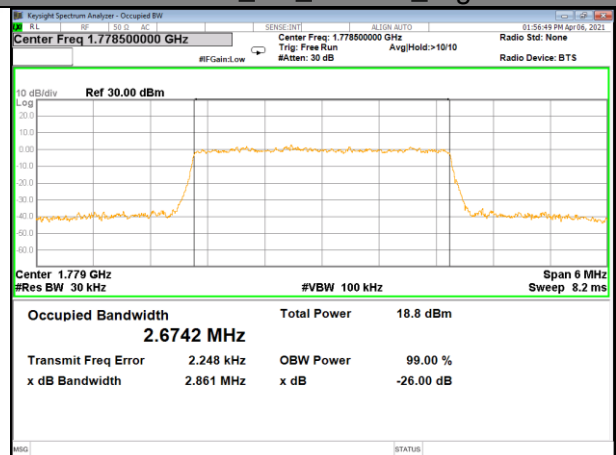

LTE BAND-66

LTE BAND-66

Band66_3M_QPSK_Low

Band66_3M_16QAM_Low

Band66_3M_QPSK_Middle

Band66_3M_16QAM_Middle

Band66_3M_QPSK_High

Band66_3M_16QAM_High

LTE BAND-66

LTE BAND-66

Band66_5M_QPSK_Low

Band66_5M_16QAM_Low

Band66_5M_QPSK_Middle

Band66_5M_16QAM_Middle

Band66_5M_QPSK_High

Band66_5M_16QAM_High