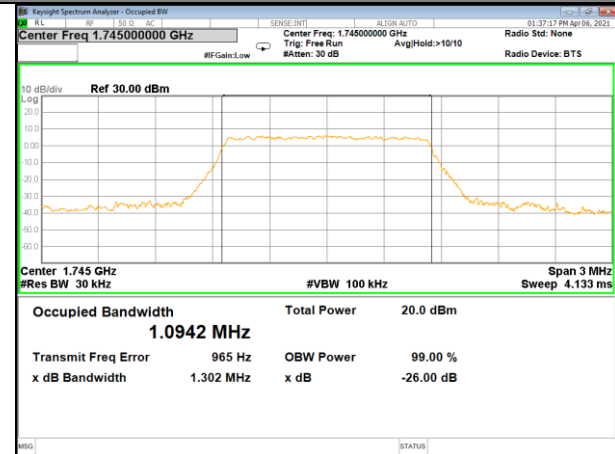

LTE BAND-66

LTE BAND-66

Band66_1.4M_QPSK_Low

Band66_1.4M_16QAM_Low

Band66_1.4M_QPSK_Middle

Band66_1.4M_16QAM_Middle

Band66_1.4M_QPSK_High

Band66_1.4M_16QAM_High