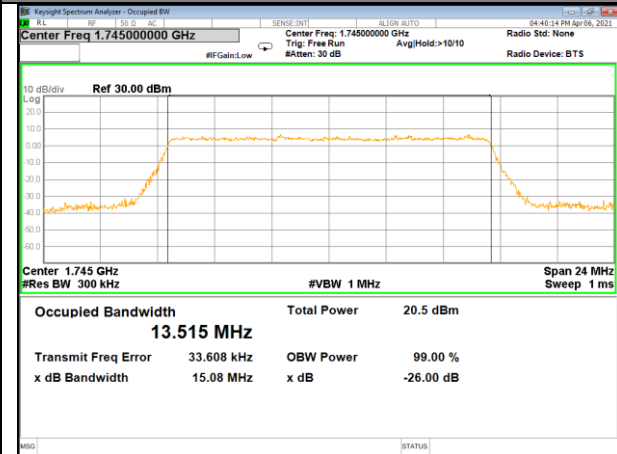

LTE BAND-66

LTE BAND-66

Band 66_15M_QPSK_Low

Band66_15M_16QAM_Low

Band 66_15M_QPSK_Middle

Band66_15M_16QAM_Middle

Band 66_15M_QPSK_High

Band66_15M_16QAM_High