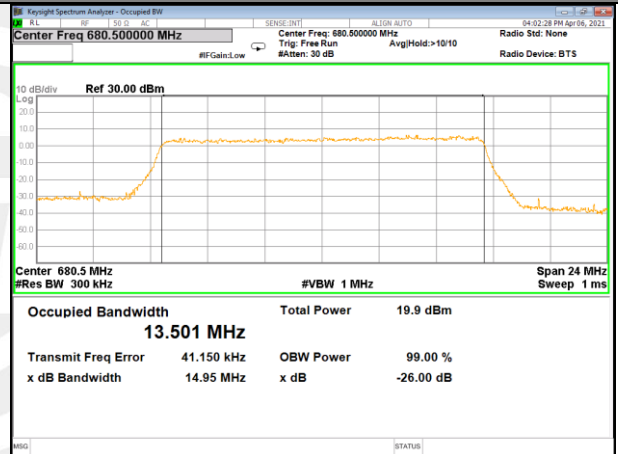

LTE BAND-71

LTE BAND-71

Band71_15M_QPSK_Low

Band71_15M_16QAM_Low

Band71_15M_QPSK_Middle

Band71_15M_16QAM_Middle

Band71_15M_QPSK_High

Band71_15M_16QAM_High