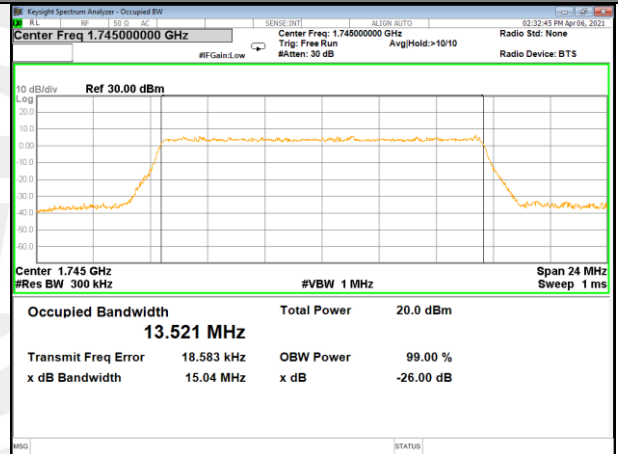

LTE BAND-66

LTE BAND-66

Band 66_15M_QPSK_Low

Band66_15M_16QAM_Low

Band 66_15M_QPSK_Middle

Band66_15M_16QAM_Middle

Band 66_15M_QPSK_High

Band66_15M_16QAM_High