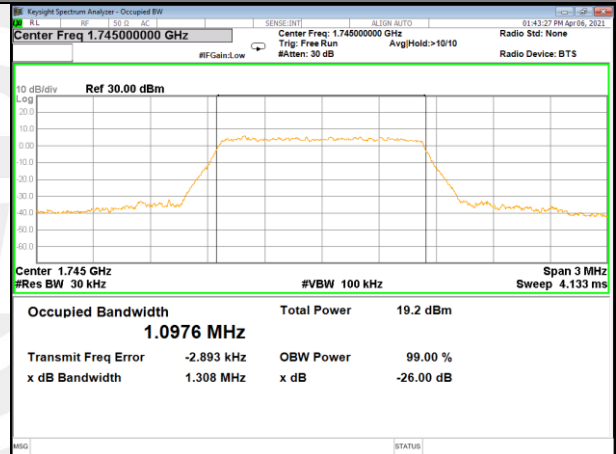

LTE BAND-66

LTE BAND-66

Band66_1.4M_QPSK_Low

Band66_1.4M_16QAM_Low

Band66_1.4M_QPSK_Middle

Band66_1.4M_16QAM_Middle

Band66_1.4M_QPSK_High

Band66_1.4M_16QAM_High