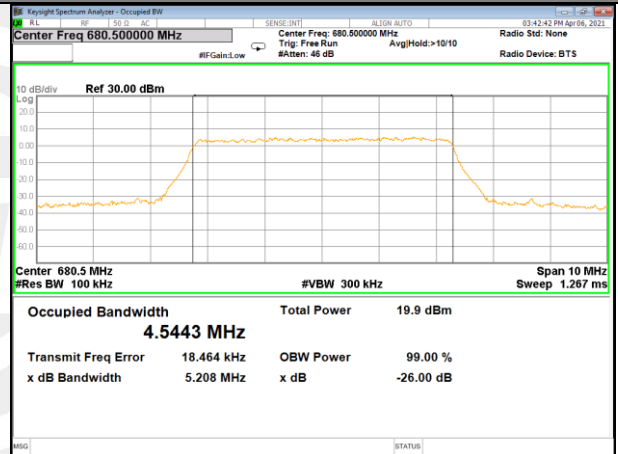

LTE BAND-71

LTE BAND-71

Band71_5M_QPSK_Low

Band71_5M_16QAM_Low

Band71_5M_QPSK_Middle

Band71_5M_16QAM_Middle

Band71_5M_QPSK_High

Band71_5M_16QAM_High