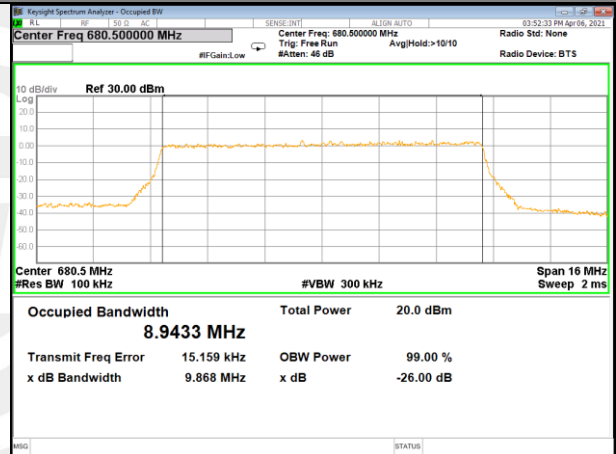

LTE BAND-71

LTE BAND-71

Band71_10M_QPSK_Low

Band71_10M_16QAM_Low

Band71_10M_QPSK_Middle

Band71_10M_16QAM_Middle

Band71_10M_QPSK_High

Band71_10M_16QAM_High