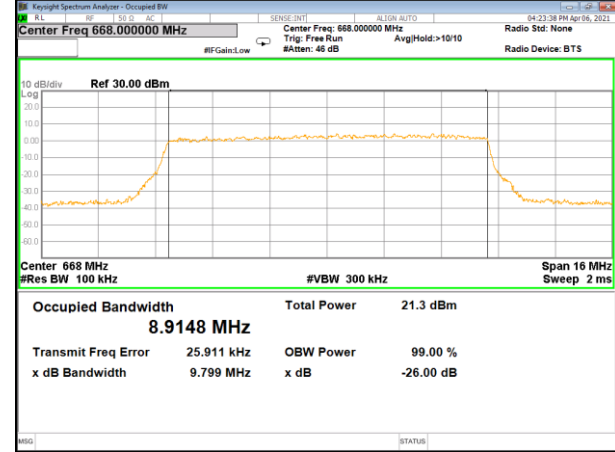

Band71_10M_QPSK_Middle

LTE BAND-71

LTE BAND-71

Band71_10M_QPSK_Low