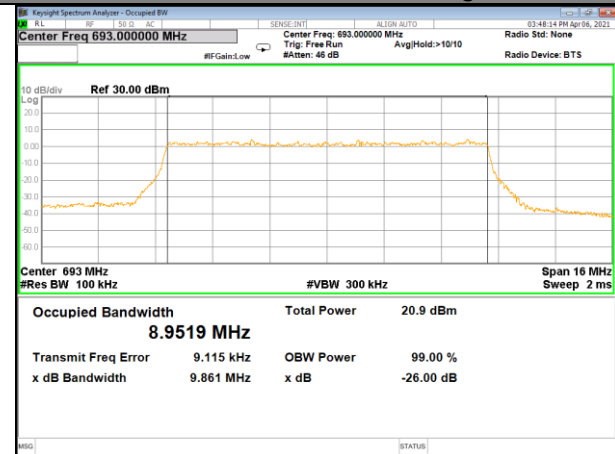

LTE BAND-71

LTE BAND-71

Band71_10M_QPSK_Low

Band71_10M_16QAM_Low

Band71_10M_QPSK_Middle

Band71_10M_16QAM_Middle

Band71_10M_QPSK_High

Band71_10M_16QAM_High