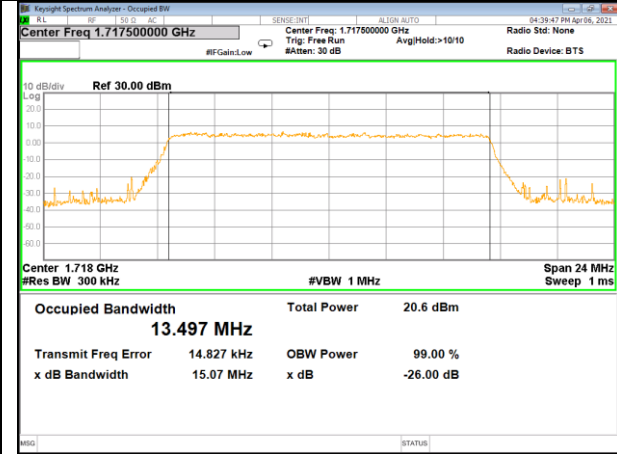

Band 66_15M_QPSK_Middle

LTE BAND-66

LTE BAND-66

Band 66_15M_QPSK_Low