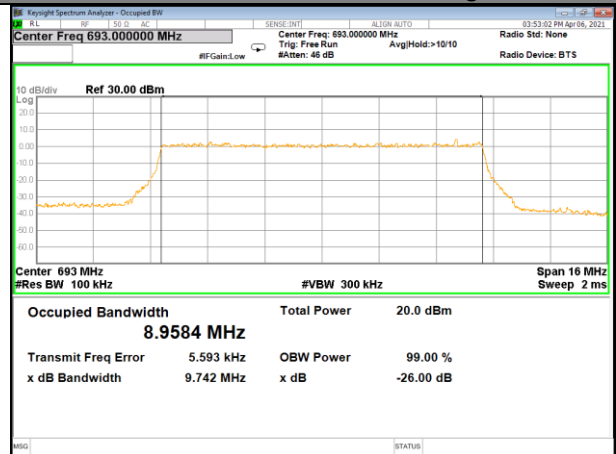

LTE BAND-71

LTE BAND-71

Band71_10M_QPSK_Low

Band71_10M_16QAM_Low

Band71_10M_QPSK_Middle

Band71_10M_16QAM_Middle

Band71_10M_QPSK_High

Band71_10M_16QAM_High