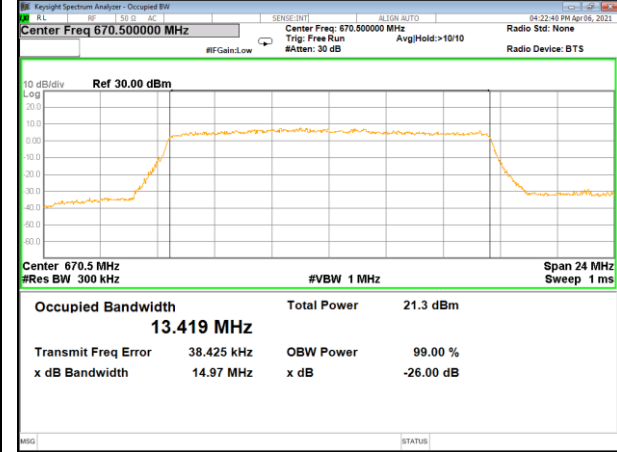

Band71_15M_QPSK_Middle

LTE BAND-71

LTE BAND-71

Band71_15M_QPSK_Low