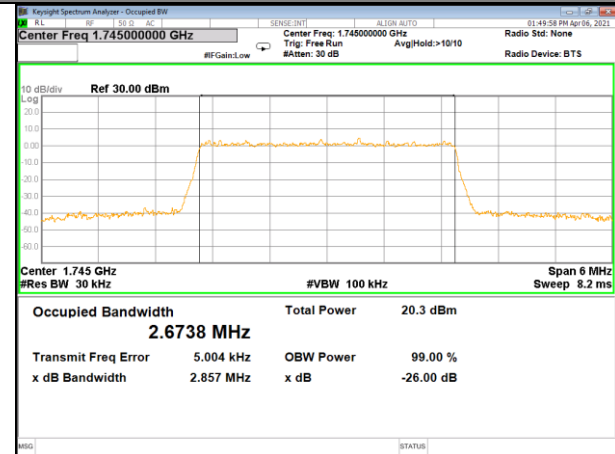

LTE BAND-66

LTE BAND-66

Band66_3M_QPSK_Low

Band66_3M_16QAM_Low

Band66_3M_QPSK_Middle

Band66_3M_16QAM_Middle

Band66_3M_QPSK_High

Band66_3M_16QAM_High