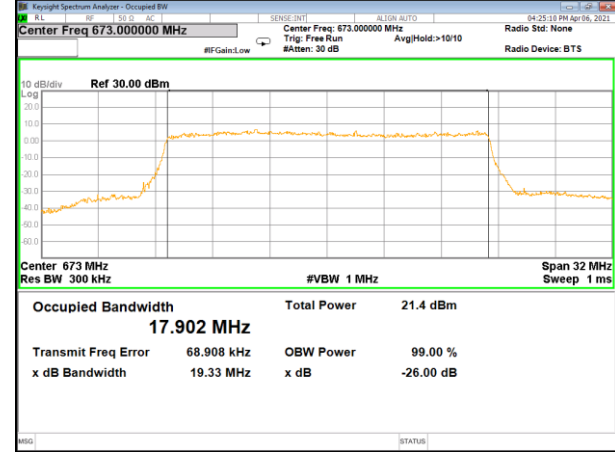

LTE BAND-71

LTE BAND-71

Band71_15M_QPSK_Low

Band71_15M_16QAM_Low

Band71_15M_QPSK_Middle

Band71_15M_16QAM_Middle

Band71_15M_QPSK_High

Band71_15M_16QAM_High

LTE BAND-71

LTE BAND-71

Band71_20M_QPSK_Low

Band71_20M_16QAM_Low

Band71_20M_QPSK_Middle

Band71_20M_16QAM_Middle

Band71_20M_QPSK_High

Band71_20M_16QAM_High