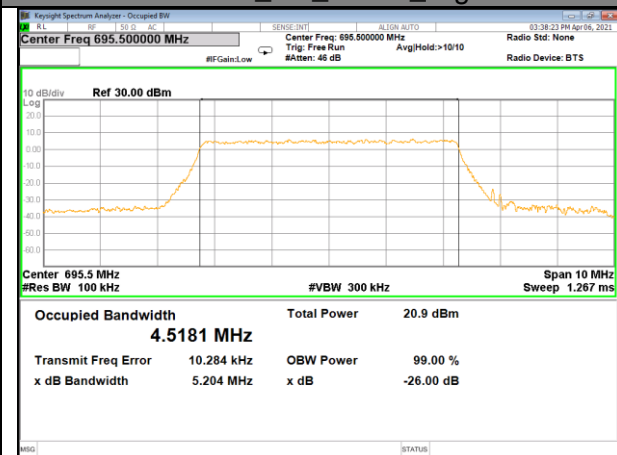

LTE BAND-71

LTE BAND-71

Band71_5M_QPSK_Low

Band71_5M_16QAM_Low

Band71_5M_QPSK_Middle

Band71_5M_16QAM_Middle

Band71_5M_QPSK_High

Band71_5M_16QAM_High