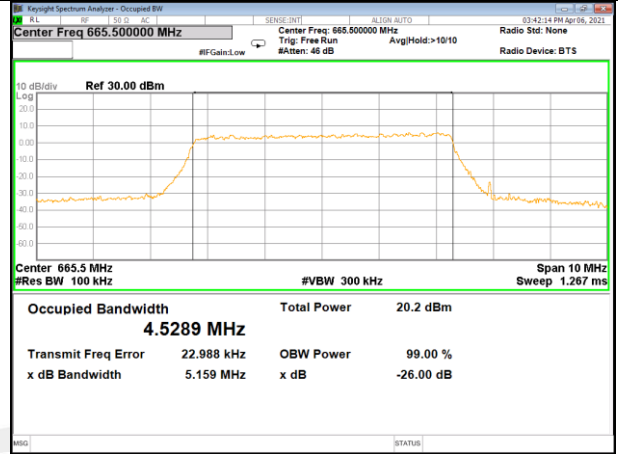

Band71_5M_16QAM_Low