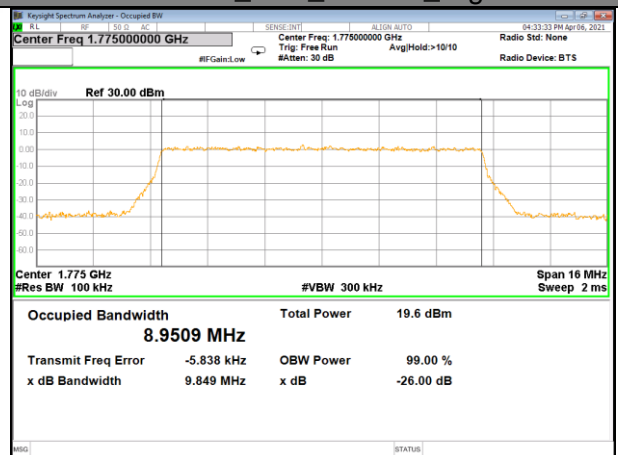

LTE BAND-66

LTE BAND-66

Band 66_10M_QPSK_Low

Band 66_10M_16QAM_Low

Band 66_10M_QPSK_Middle

Band 66_10M_16QAM_Middle

Band 66_10M_QPSK_High

Band 66_10M_16QAM_High