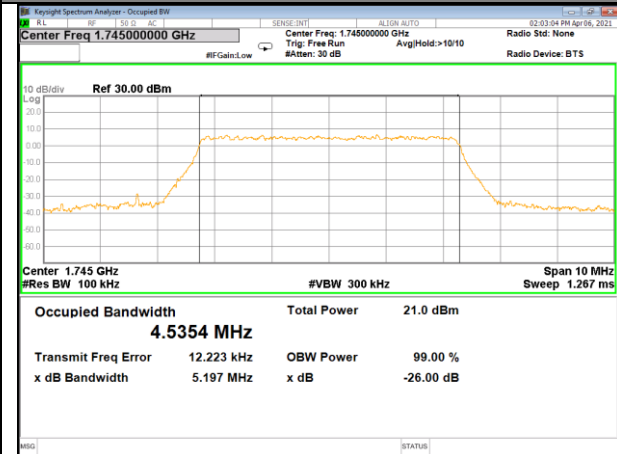

LTE BAND-66

LTE BAND-66

Band66_5M_QPSK_Low

Band66_5M_16QAM_Low

Band66_5M_QPSK_Middle

Band66_5M_16QAM_Middle

Band66_5M_QPSK_High

Band66_5M_16QAM_High