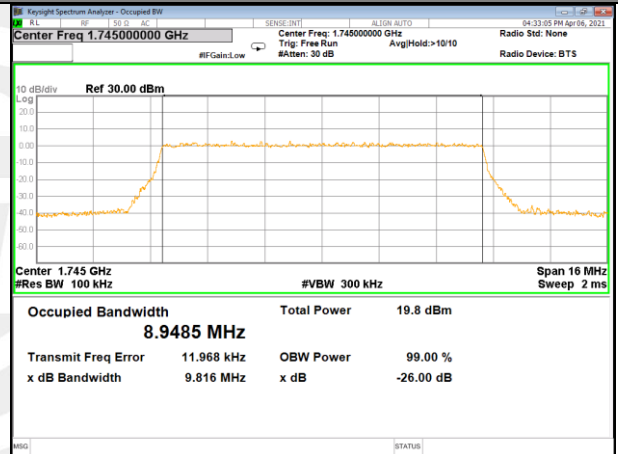

LTE BAND-66

LTE BAND-66

Band 66_10M_QPSK_Low

Band 66_10M_16QAM_Low

Band 66_10M_QPSK_Middle

Band 66_10M_16QAM_Middle

Band 66_10M_QPSK_High

Band 66_10M_16QAM_High