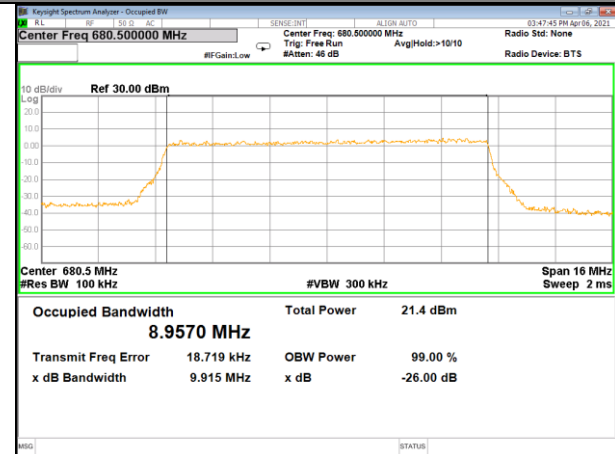

LTE BAND-71

LTE BAND-71

Band71_10M_QPSK_Low

Band71_10M_16QAM_Low

Band71_10M_QPSK_Middle

Band71_10M_16QAM_Middle

Band71_10M_QPSK_High

Band71_10M_16QAM_High