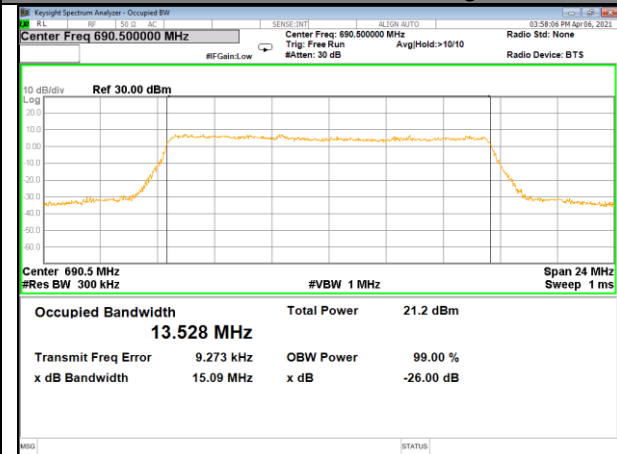

LTE BAND-71

LTE BAND-71

Band71_15M_QPSK_Low

Band71_15M_16QAM_Low

Band71_15M_QPSK_Middle

Band71_15M_16QAM_Middle

Band71_15M_QPSK_High

Band71_15M_16QAM_High

LTE BAND-71

LTE BAND-71

Band71_20M_QPSK_Low

Band71_20M_16QAM_Low

Band71_20M_QPSK_Middle

Band71_20M_16QAM_Middle

Band71_20M_QPSK_High

Band71_20M_16QAM_High