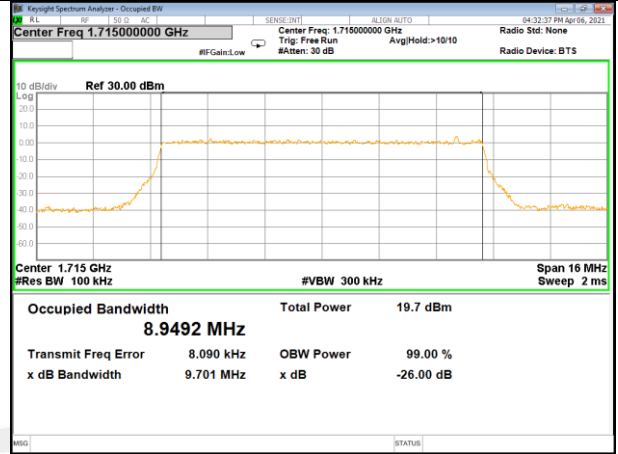

Band 66_10M_16QAM_Low