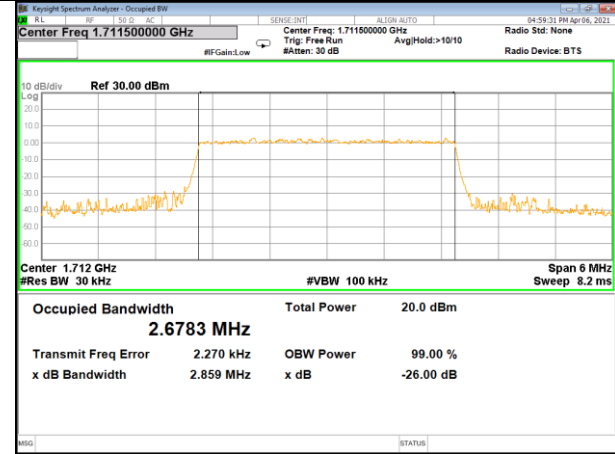

Band66_3M_QPSK_Middle

LTE BAND-66

LTE BAND-66

Band66_3M_QPSK_Low