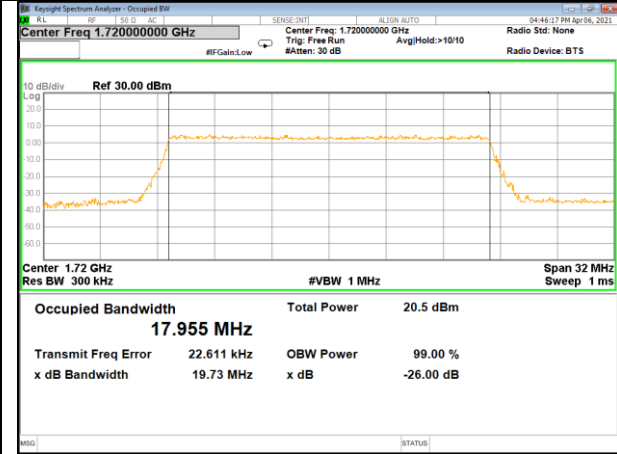

LTE BAND-66

LTE BAND-66

Band 66_20M_QPSK_Low