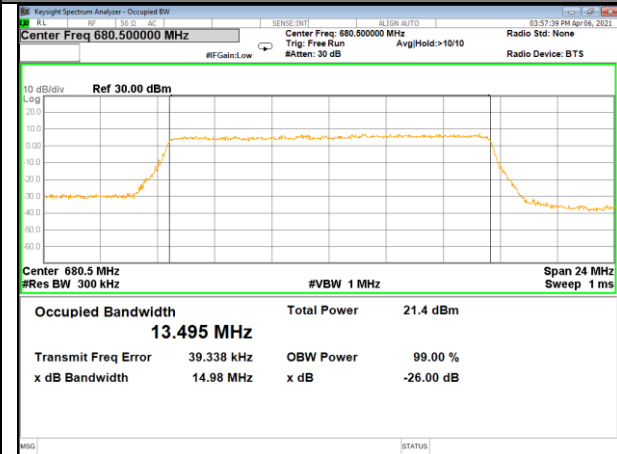

LTE BAND-71

LTE BAND-71

Band71_15M_QPSK_Low

Band71_15M_16QAM_Low

Band71_15M_QPSK_Middle

Band71_15M_16QAM_Middle

Band71_15M_QPSK_High

Band71_15M_16QAM_High

LTE BAND-71

LTE BAND-71

Band71_20M_QPSK_Low

Band71_20M_16QAM_Low

Band71_20M_QPSK_Middle

Band71_20M_16QAM_Middle

Band71_20M_QPSK_High

Band71_20M_16QAM_High