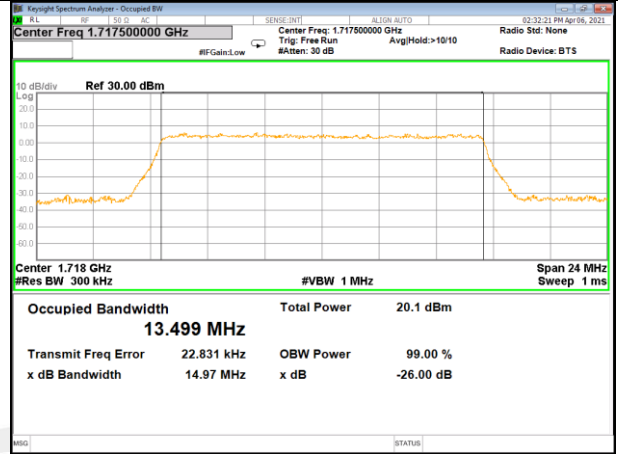

Band66_15M_16QAM_Middle