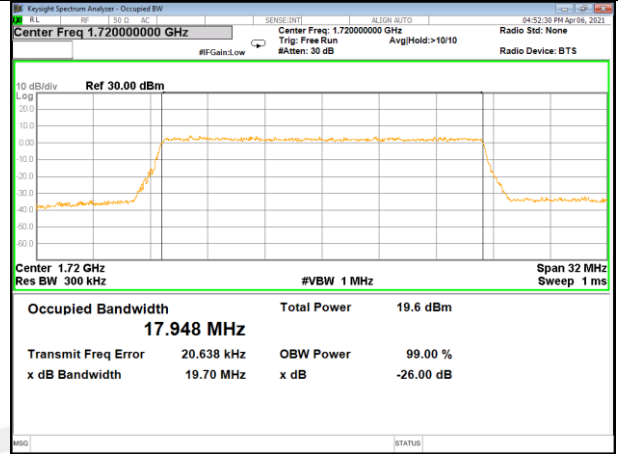

Band 66_20M_16QAM_Low