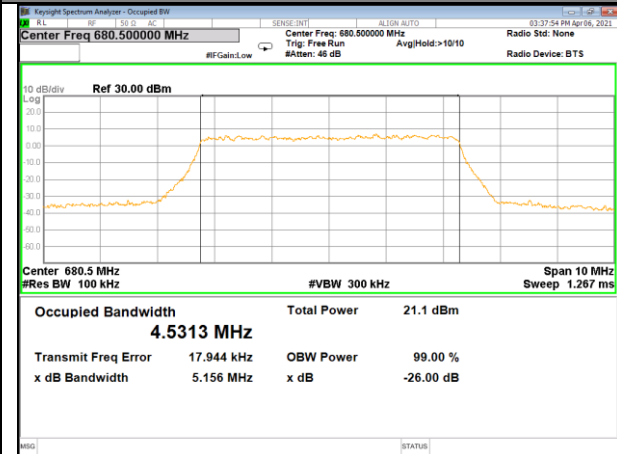

LTE BAND-71

LTE BAND-71

Band71_5M_QPSK_Low

Band71_5M_16QAM_Low

Band71_5M_QPSK_Middle

Band71_5M_16QAM_Middle

Band71_5M_QPSK_High

Band71_5M_16QAM_High