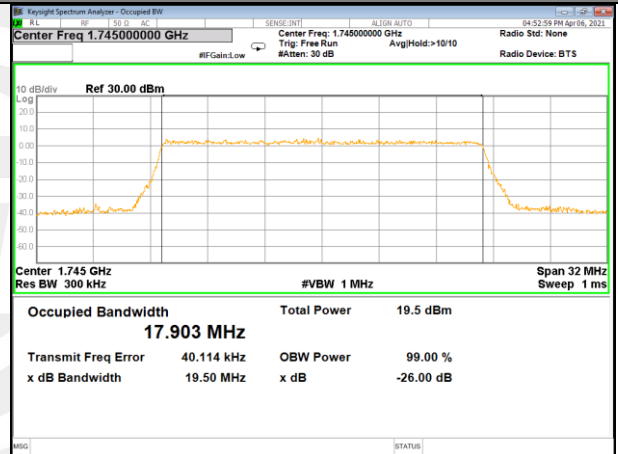

LTE BAND-66

LTE BAND-66

Band 66_20M_QPSK_Low

Band 66_20M_16QAM_Low

Band 66_20M_QPSK_Middle

Band 66_20M_16QAM_Middle

Band 66_20M_QPSK_High

Band 66_20M_16QAM_High