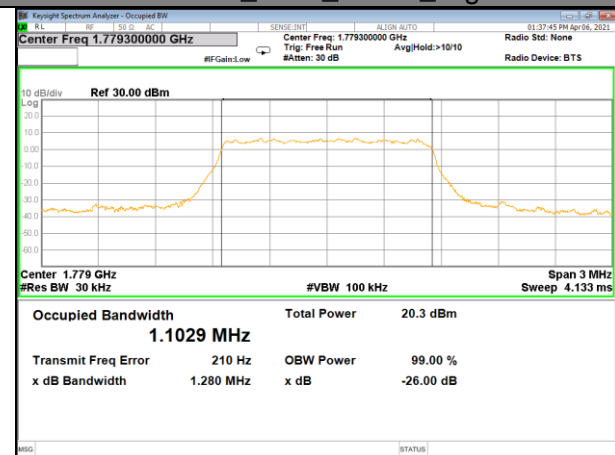

LTE BAND-66

LTE BAND-66

Band66_1.4M_QPSK_Low

Band66_1.4M_16QAM_Low

Band66_1.4M_QPSK_Middle

Band66_1.4M_16QAM_Middle

Band66_1.4M_QPSK_High

Band66_1.4M_16QAM_High