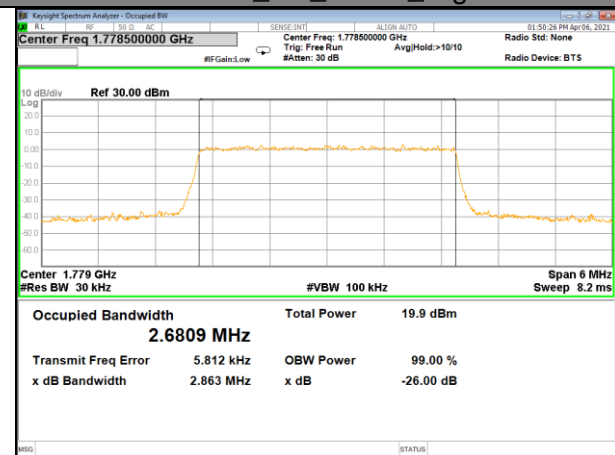

LTE BAND-66

LTE BAND-66

Band66_3M_QPSK_Low

Band66_3M_16QAM_Low

Band66_3M_QPSK_Middle

Band66_3M_16QAM_Middle

Band66_3M_QPSK_High

Band66_3M_16QAM_High