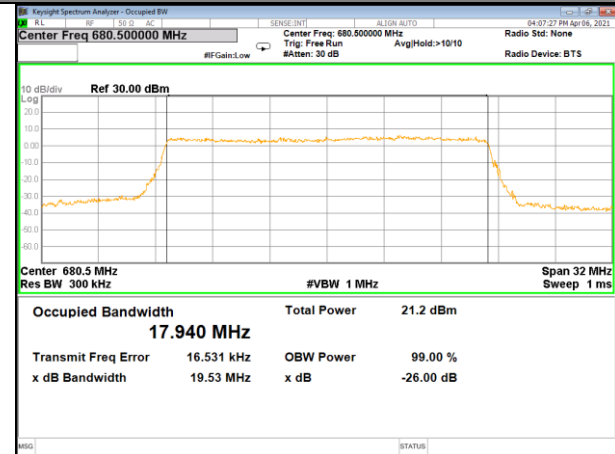

LTE BAND-71

LTE BAND-71

Band71_20M_QPSK_Low

Band71_20M_16QAM_Low

Band71_20M_QPSK_Middle

Band71_20M_16QAM_Middle

Band71_20M_QPSK_High

Band71_20M_16QAM_High