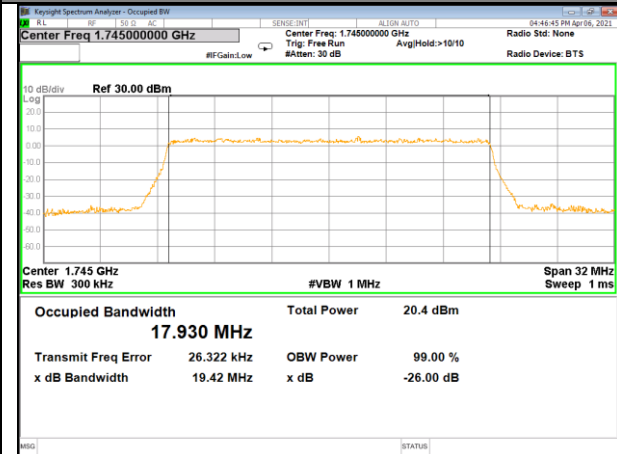

LTE BAND-66

LTE BAND-66

Band 66_20M_QPSK_Low

Band 66_20M_16QAM_Low

Band 66_20M_QPSK_Middle

Band 66_20M_16QAM_Middle

Band 66_20M_QPSK_High

Band 66_20M_16QAM_High