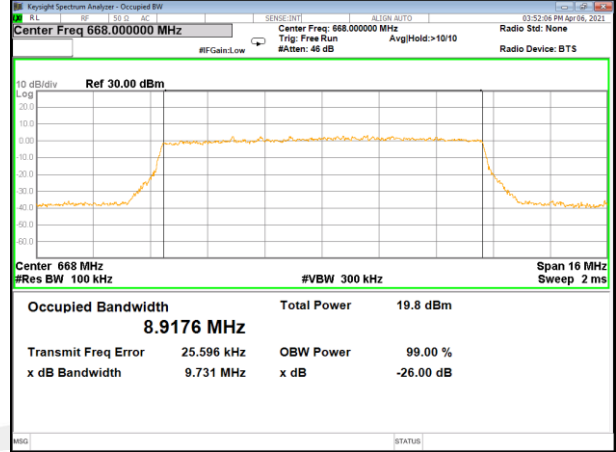

Band71_10M_16QAM_Middle