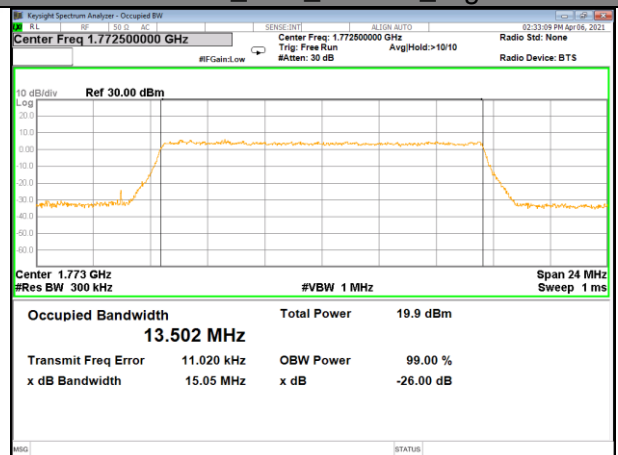

LTE BAND-66

LTE BAND-66

Band 66_15M_QPSK_Low

Band66_15M_16QAM_Low

Band 66_15M_QPSK_Middle

Band66_15M_16QAM_Middle

Band 66_15M_QPSK_High

Band66_15M_16QAM_High