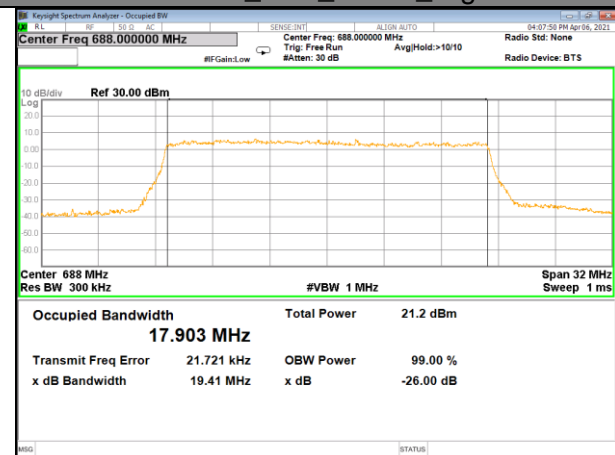

LTE BAND-71

LTE BAND-71

Band71_20M_QPSK_Low

Band71_20M_16QAM_Low

Band71_20M_QPSK_Middle

Band71_20M_16QAM_Middle

Band71_20M_QPSK_High

Band71_20M_16QAM_High