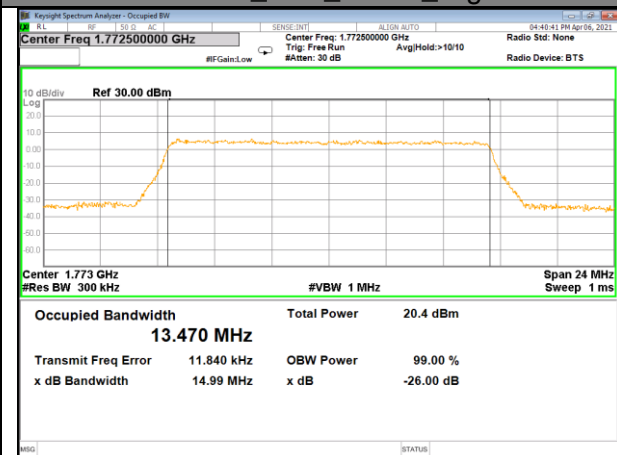

LTE BAND-66

LTE BAND-66

Band 66_15M_QPSK_Low

Band66_15M_16QAM_Low

Band 66_15M_QPSK_Middle

Band66_15M_16QAM_Middle

Band 66_15M_QPSK_High

Band66_15M_16QAM_High

LTE BAND-66

LTE BAND-66

Band 66_20M_QPSK_Low

Band 66_20M_16QAM_Low

Band 66_20M_QPSK_Middle

Band 66_20M_16QAM_Middle

Band 66_20M_QPSK_High

Band 66_20M_16QAM_High