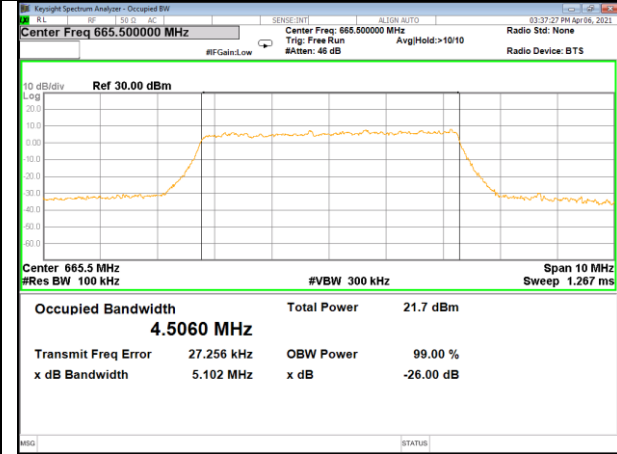

LTE BAND-71

LTE BAND-71

Band71_5M_QPSK_Low