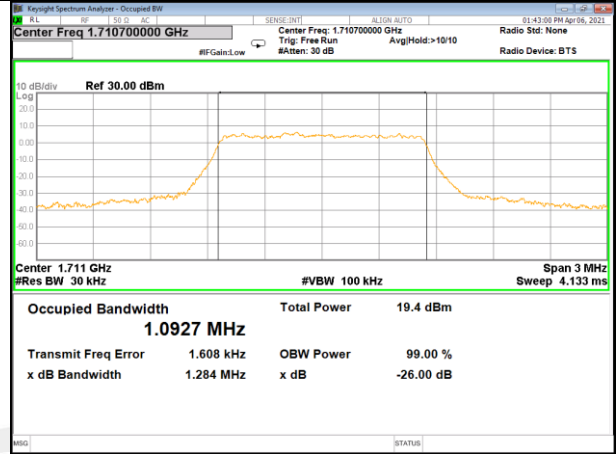

LTE BAND-66

LTE BAND-66

Band66_1.4M_QPSK_Low

Band66_1.4M_16QAM_Low

Band66_1.4M_QPSK_Middle

Band66_1.4M_16QAM_Middle

Band66_1.4M_QPSK_High

Band66_1.4M_16QAM_High