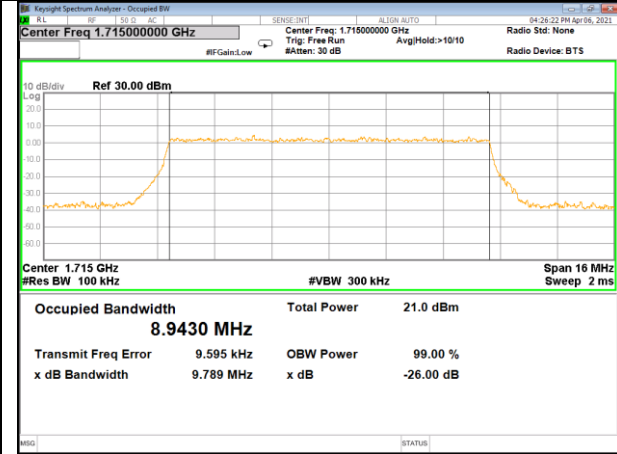

LTE BAND-66

LTE BAND-66

Band 66_10M_QPSK_Low