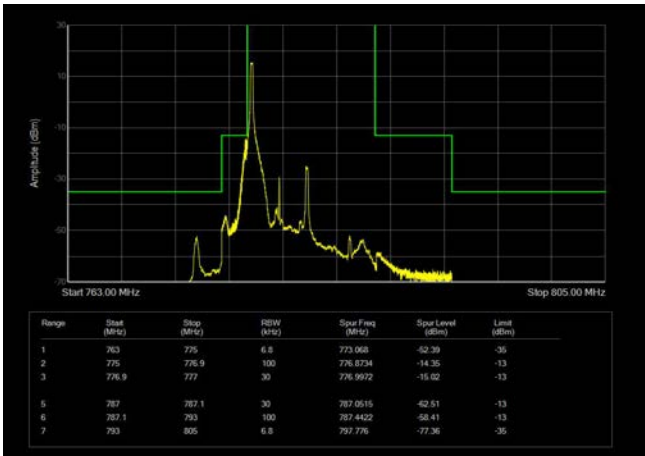

10MHz / QPSK / Low Channel / 1RB

10MHz / QPSK / High Channel / 1 RB

10MHz / QPSK / Low Channel / Full RB

10MHz / QPSK / High Channel / Full RB

10MHz / 16QAM / Low Channel / 1RB

10MHz / 16QAM / High Channel / 1 RB

10MHz / 16QAM / Low Channel / Full RB

10MHz / 16QAM / High Channel / Full RB

10MHz / 64QAM / Low Channel / 1RB

10MHz / 64QAM / High Channel / 1 RB

10MHz / 64QAM / Low Channel / Full RB

10MHz / 64QAM / High Channel / Full RB

LTE Band 13

5MHz / QPSK / Low Channel / 1RB

5MHz / QPSK / High Channel / 1 RB

5MHz / QPSK / Low Channel / Full RB

5MHz / QPSK / High Channel / Full RB

5MHz / 16QAM / Low Channel / 1RB

5MHz / 16QAM / High Channel / 1 RB