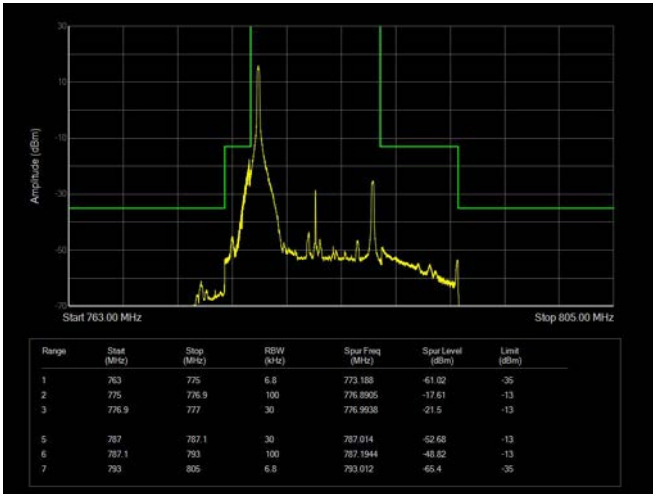

LTE Band 13

5MHz / QPSK / Low Channel / 1RB

5MHz / QPSK / High Channel / 1 RB

5MHz / QPSK / Low Channel / Full RB

5MHz / QPSK / High Channel / Full RB

5MHz / 16QAM / Low Channel / 1RB

5MHz / 16QAM / High Channel / 1 RB

5MHz / 16QAM / Low Channel / Full RB

5MHz / 16QAM / High Channel / Full RB

5MHz / 64QAM / Low Channel / 1RB

5MHz / 64QAM / High Channel / 1 RB

5MHz / 64QAM / Low Channel / Full RB

5MHz / 64QAM / High Channel / Full RB

10MHz / QPSK / Low Channel / 1RB

10MHz / QPSK / High Channel / 1 RB

10MHz / QPSK / Low Channel / Full RB

10MHz / QPSK / High Channel / Full RB

10MHz / 16QAM / Low Channel / 1RB

10MHz / 16QAM / High Channel / 1 RB