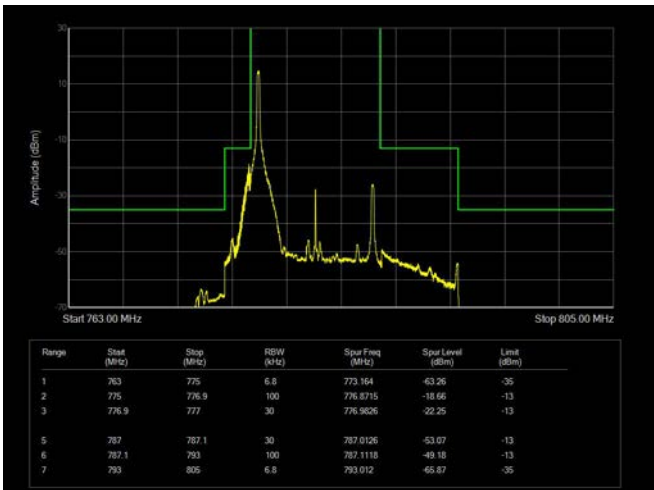

10MHz / QPSK / Low Channel / 1RB

10MHz / QPSK / High Channel / 1 RB

10MHz / QPSK / Low Channel / Full RB

10MHz / QPSK / High Channel / Full RB

10MHz / 16QAM / Low Channel / 1RB

10MHz / 16QAM / High Channel / 1 RB

10MHz / 16QAM / Low Channel / Full RB

10MHz / 16QAM / High Channel / Full RB

10MHz / 64QAM / Low Channel / 1RB

10MHz / 64QAM / High Channel / 1 RB

10MHz / 64QAM / Low Channel / Full RB

10MHz / 64QAM / High Channel / Full RB