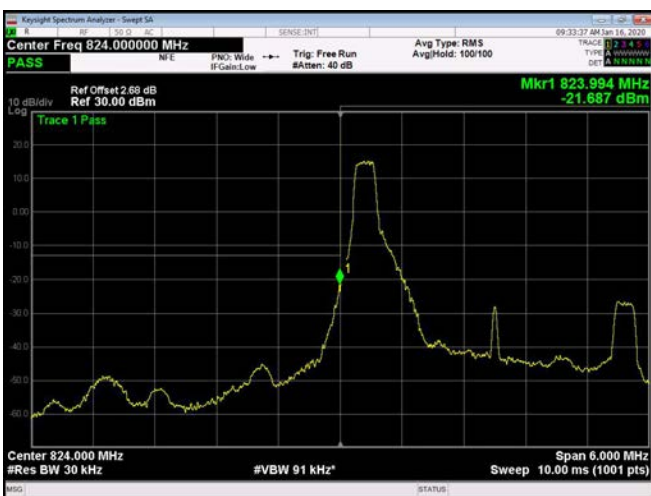

3MHz / QPSK / Low Channel / 1RB

3MHz / QPSK / High Channel / 1 RB

3MHz / QPSK / Low Channel / Full RB

3MHz / QPSK / High Channel / Full RB

3MHz / 16QAM / Low Channel / 1RB

3MHz / 16QAM / High Channel / 1 RB

**3MHz / 16QAM / Low Channel / Full RB**

**3MHz / 16QAM / High Channel / Full RB**

**3MHz / 64QAM / Low Channel / 1RB**

**3MHz / 64QAM / High Channel / 1 RB**

**3MHz / 64QAM / Low Channel / Full RB**

**3MHz / 64QAM / High Channel / Full RB**