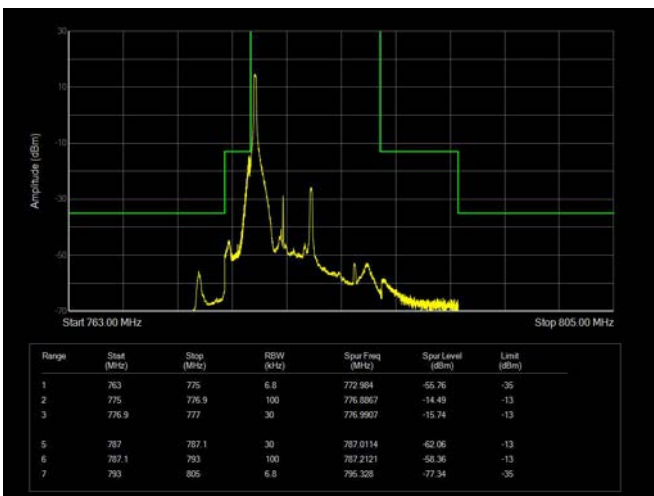

LTE Band 13

5MHz / QPSK / Low Channel / 1RB

5MHz / QPSK / High Channel / 1 RB

5MHz / QPSK / Low Channel / Full RB

5MHz / QPSK / High Channel / Full RB

5MHz / 16QAM / Low Channel / 1RB

5MHz / 16QAM / High Channel / 1 RB