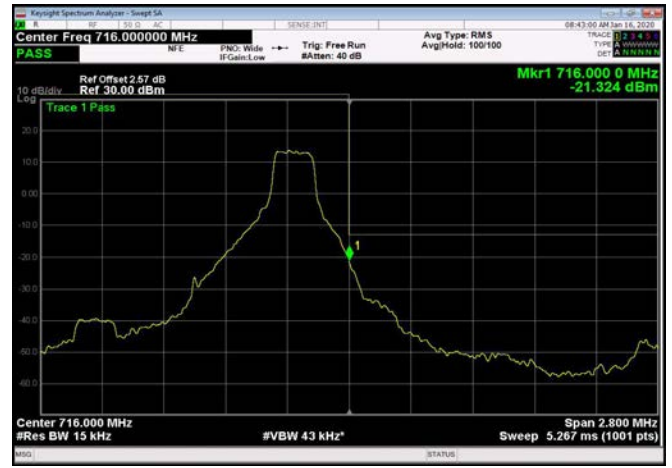

10MHz / 16QAM / Low Channel / Full RB

10MHz / 16QAM / High Channel / Full RB

10MHz / 64QAM / Low Channel / 1RB

10MHz / 64QAM / High Channel / 1 RB

10MHz / 64QAM / Low Channel / Full RB

10MHz / 64QAM / High Channel / Full RB

LTE Band 12

1.4MHz / QPSK / Low Channel / 1RB

1.4MHz / QPSK / High Channel / 1 RB

1.4MHz / QPSK / Low Channel / Full RB

1.4MHz / QPSK / High Channel / Full RB

1.4MHz / 16QAM / Low Channel / 1RB

1.4MHz / 16QAM / High Channel / 1 RB