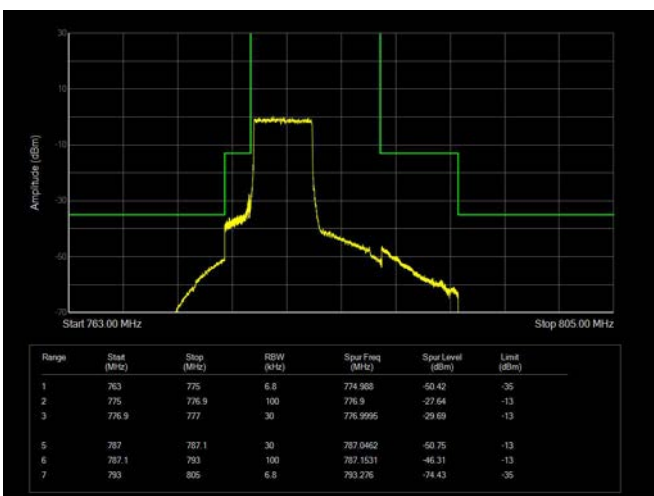

LTE Band 13

5MHz / QPSK / Low Channel / 1RB

5MHz / QPSK / High Channel / 1 RB

5MHz / QPSK / Low Channel / Full RB

5MHz / QPSK / High Channel / Full RB

5MHz / 16QAM / Low Channel / 1RB

5MHz / 16QAM / High Channel / 1 RB

5MHz / 16QAM / Low Channel / Full RB

5MHz / 16QAM / High Channel / Full RB

5MHz / 64QAM / Low Channel / 1RB

5MHz / 64QAM / High Channel / 1 RB

5MHz / 64QAM / Low Channel / Full RB

5MHz / 64QAM / High Channel / Full RB

10MHz / QPSK / Low Channel / 1RB

10MHz / QPSK / High Channel / 1 RB

10MHz / QPSK / Low Channel / Full RB

10MHz / QPSK / High Channel / Full RB

10MHz / 16QAM / Low Channel / 1RB

10MHz / 16QAM / High Channel / 1 RB