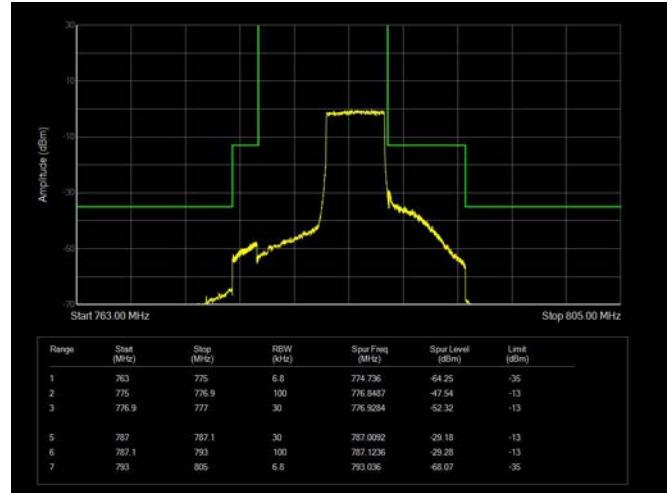

5MHz / 16QAM / High Channel / Full RB