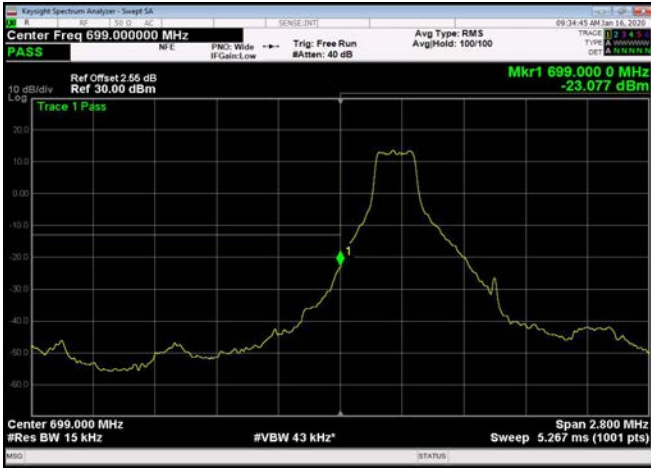

10MHz / 16QAM / Low Channel / Full RB

10MHz / 16QAM / High Channel / Full RB

10MHz / 64QAM / Low Channel / 1RB

10MHz / 64QAM / High Channel / 1 RB

10MHz / 64QAM / Low Channel / Full RB

10MHz / 64QAM / High Channel / Full RB

LTE Band 12

1.4MHz / QPSK / Low Channel / 1RB

1.4MHz / QPSK / High Channel / 1 RB

1.4MHz / QPSK / Low Channel / Full RB

1.4MHz / QPSK / High Channel / Full RB

1.4MHz / 16QAM / Low Channel / 1RB

1.4MHz / 16QAM / High Channel / 1 RB