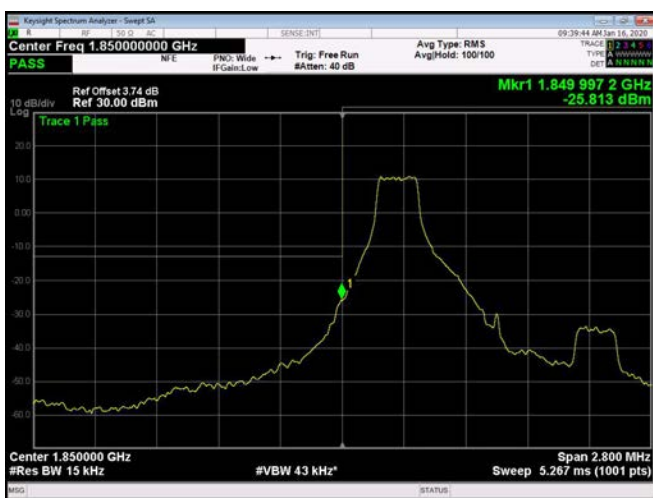

LTE Band 25

1.4MHz / QPSK / Low Channel / 1RB

1.4MHz / QPSK / High Channel / 1 RB

1.4MHz / QPSK / Low Channel / Full RB

1.4MHz / QPSK / High Channel / Full RB

1.4MHz / 16QAM / Low Channel / 1RB

1.4MHz / 16QAM / High Channel / 1 RB