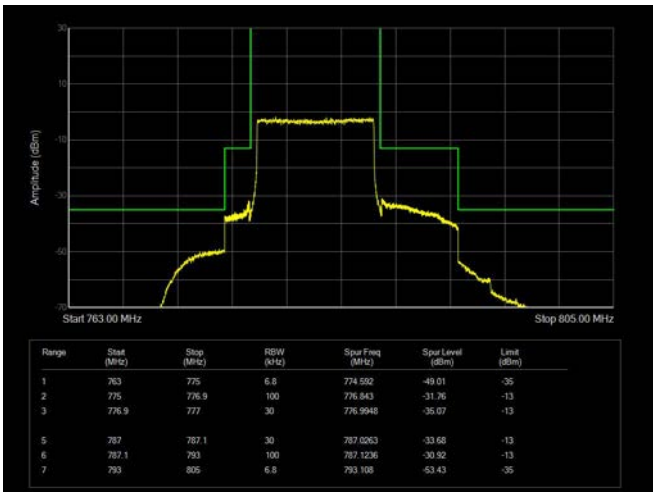

LTE Band 13

5MHz / QPSK / Low Channel / 1RB

5MHz / QPSK / High Channel / 1 RB

5MHz / QPSK / Low Channel / Full RB

5MHz / QPSK / High Channel / Full RB

5MHz / 16QAM / Low Channel / 1RB

5MHz / 16QAM / High Channel / 1 RB

5MHz / 16QAM / Low Channel / Full RB

5MHz / 16QAM / High Channel / Full RB

5MHz / 64QAM / Low Channel / 1RB

5MHz / 64QAM / High Channel / 1 RB

5MHz / 64QAM / Low Channel / Full RB

5MHz / 64QAM / High Channel / Full RB

10MHz / QPSK / Low Channel / 1RB

10MHz / QPSK / High Channel / 1 RB

10MHz / QPSK / Low Channel / Full RB

10MHz / QPSK / High Channel / Full RB

10MHz / 16QAM / Low Channel / 1RB

10MHz / 16QAM / High Channel / 1 RB