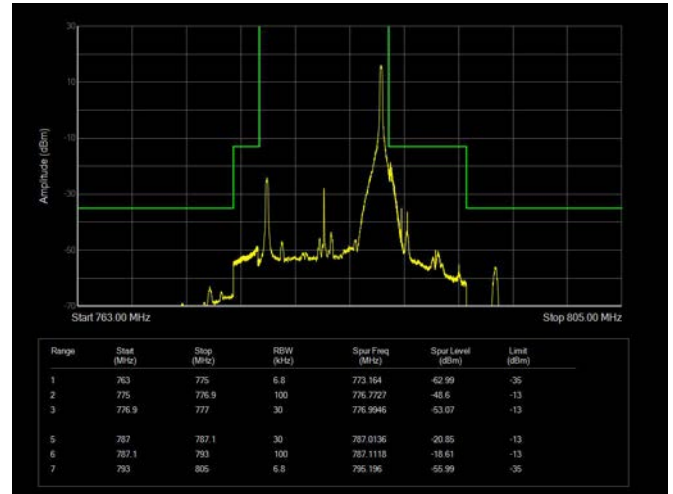

LTE Band 13

5MHz / QPSK / Low Channel / 1RB

5MHz / QPSK / High Channel / 1 RB

5MHz / QPSK / Low Channel / Full RB

5MHz / QPSK / High Channel / Full RB

5MHz / 16QAM / Low Channel / 1RB

5MHz / 16QAM / High Channel / 1 RB

5MHz / 16QAM / Low Channel / Full RB

5MHz / 16QAM / High Channel / Full RB

5MHz / 64QAM / Low Channel / 1RB

5MHz / 64QAM / High Channel / 1 RB

5MHz / 64QAM / Low Channel / Full RB

5MHz / 64QAM / High Channel / Full RB

10MHz / QPSK / Low Channel / 1RB

10MHz / QPSK / High Channel / 1 RB

10MHz / QPSK / Low Channel / Full RB

10MHz / QPSK / High Channel / Full RB

10MHz / 16QAM / Low Channel / 1RB

10MHz / 16QAM / High Channel / 1 RB