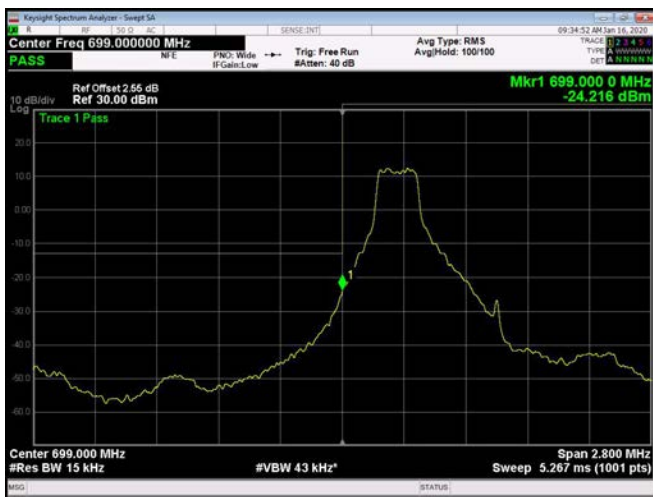

1.4MHz / 64QAM / Low Channel / 1RB