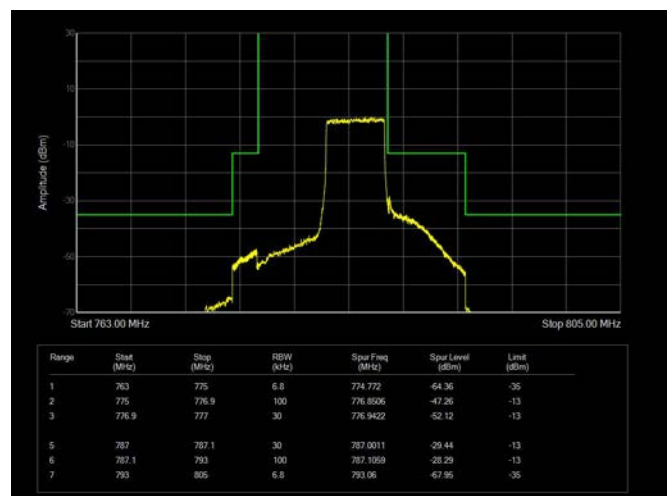

LTE Band 13

5MHz / QPSK / Low Channel / 1RB

5MHz / QPSK / High Channel / 1 RB

5MHz / QPSK / Low Channel / Full RB

5MHz / QPSK / High Channel / Full RB

5MHz / 16QAM / Low Channel / 1RB

5MHz / 16QAM / High Channel / 1 RB

5MHz / 16QAM / Low Channel / Full RB

5MHz / 16QAM / High Channel / Full RB

5MHz / 64QAM / Low Channel / 1RB

5MHz / 64QAM / High Channel / 1 RB

5MHz / 64QAM / Low Channel / Full RB

5MHz / 64QAM / High Channel / Full RB

10MHz / QPSK / Low Channel / 1RB

10MHz / QPSK / High Channel / 1 RB

10MHz / QPSK / Low Channel / Full RB

10MHz / QPSK / High Channel / Full RB

10MHz / 16QAM / Low Channel / 1RB

10MHz / 16QAM / High Channel / 1 RB