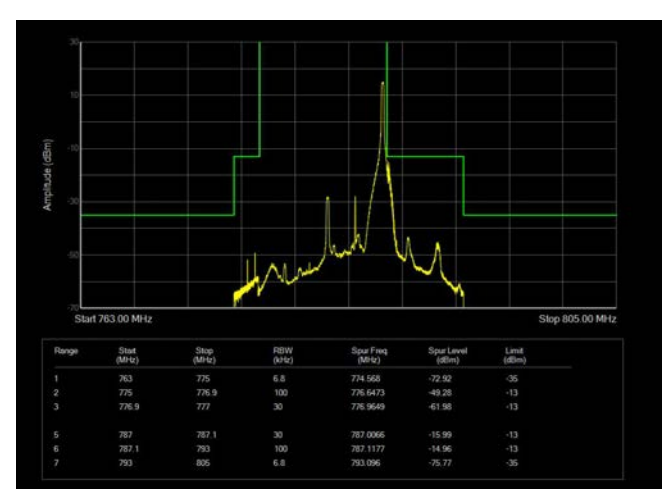

LTE Band 13

5MHz / QPSK / Low Channel / 1RB

5MHz / QPSK / High Channel / 1 RB

5MHz / QPSK / Low Channel / Full RB

5MHz / QPSK / High Channel / Full RB

5MHz / 16QAM / Low Channel / 1RB

5MHz / 16QAM / High Channel / 1 RB