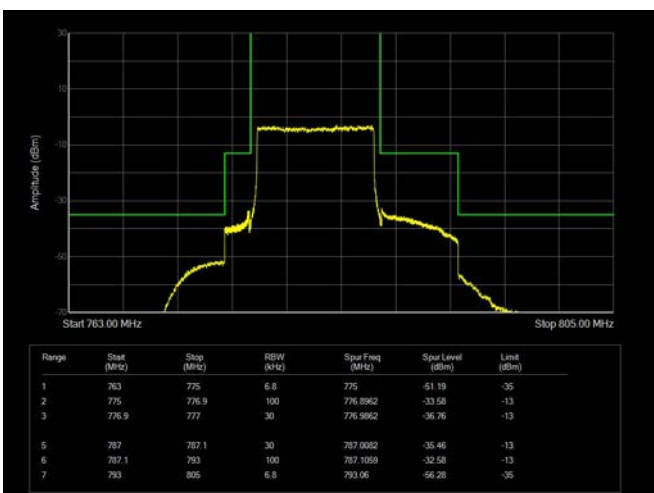

10MHz / 16QAM / Low Channel / Full RB

10MHz / 16QAM / High Channel / Full RB

10MHz / 64QAM / Low Channel / 1RB

10MHz / 64QAM / High Channel / 1 RB

10MHz / 64QAM / Low Channel / Full RB

10MHz / 64QAM / High Channel / Full RB

LTE Band 25

1.4MHz / QPSK / Low Channel / 1RB

1.4MHz / QPSK / High Channel / 1 RB

1.4MHz / QPSK / Low Channel / Full RB

1.4MHz / QPSK / High Channel / Full RB

1.4MHz / 16QAM / Low Channel / 1RB

1.4MHz / 16QAM / High Channel / 1 RB