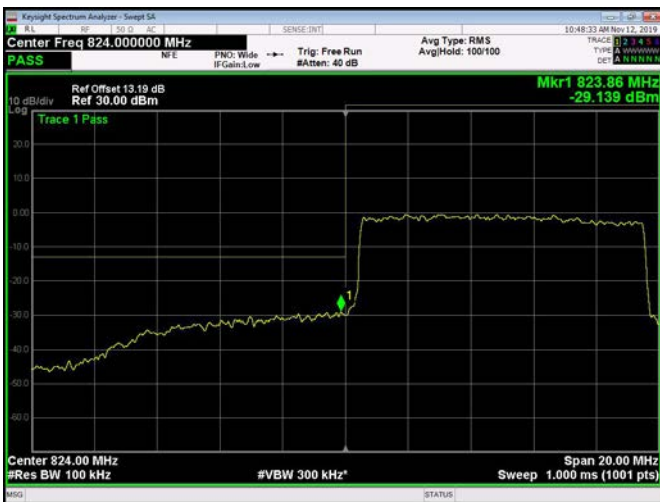

10MHz / 16QAM / Low Channel / Full RB

10MHz / 16QAM / High Channel / Full RB

10MHz / 64QAM / Low Channel / 1RB

10MHz / 64QAM / High Channel / 1 RB

10MHz / 64QAM / Low Channel / Full RB

10MHz / 64QAM / High Channel / Full RB

LTE Band 12

1.4MHz / QPSK / Low Channel / 1RB

1.4MHz / QPSK / High Channel / 1 RB

1.4MHz / QPSK / Low Channel / Full RB

1.4MHz / QPSK / High Channel / Full RB

1.4MHz / 16QAM / Low Channel / 1RB

1.4MHz / 16QAM / High Channel / 1 RB