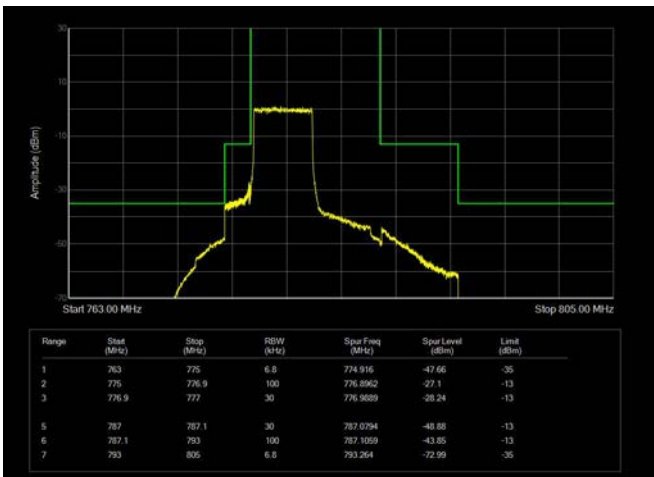

LTE Band 13

5MHz / QPSK / Low Channel / 1RB

5MHz / QPSK / High Channel / 1 RB

5MHz / QPSK / Low Channel / Full RB

5MHz / QPSK / High Channel / Full RB

5MHz / 16QAM / Low Channel / 1RB

5MHz / 16QAM / High Channel / 1 RB

5MHz / 16QAM / Low Channel / Full RB

5MHz / 16QAM / High Channel / Full RB

5MHz / 64QAM / Low Channel / 1RB

5MHz / 64QAM / High Channel / 1 RB

5MHz / 64QAM / Low Channel / Full RB

5MHz / 64QAM / High Channel / Full RB