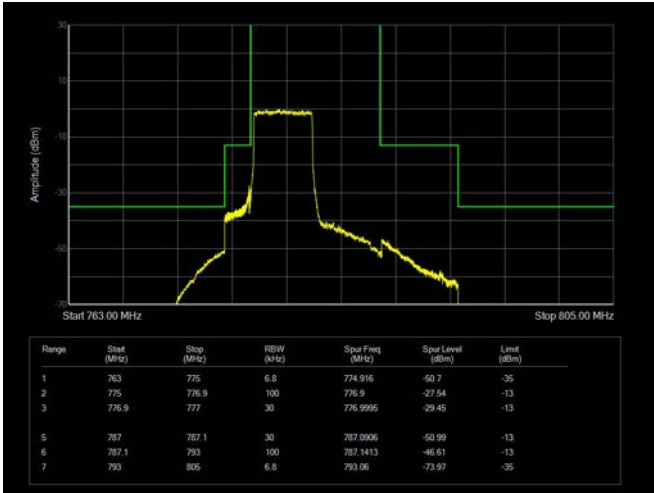

LTE Band 13

5MHz / QPSK / Low Channel / 1RB

5MHz / QPSK / High Channel / 1 RB

5MHz / QPSK / Low Channel / Full RB

5MHz / QPSK / High Channel / Full RB

5MHz / 16QAM / Low Channel / 1RB

5MHz / 16QAM / High Channel / 1 RB

5MHz / 16QAM / Low Channel / Full RB

5MHz / 16QAM / High Channel / Full RB

5MHz / 64QAM / Low Channel / 1RB

5MHz / 64QAM / High Channel / 1 RB

5MHz / 64QAM / Low Channel / Full RB

5MHz / 64QAM / High Channel / Full RB