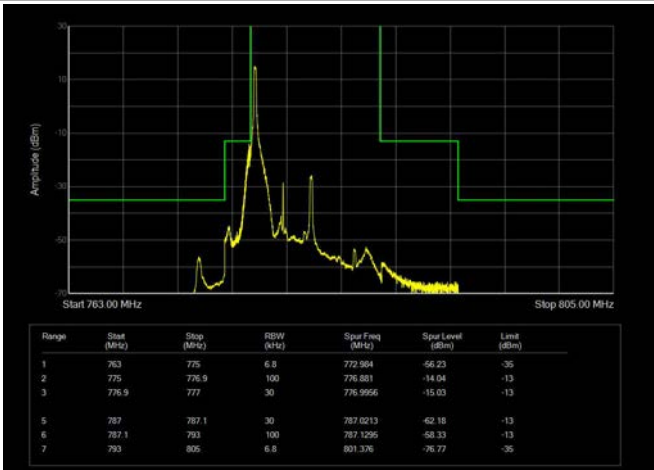

5MHz / 64QAM / Low Channel / 1RB