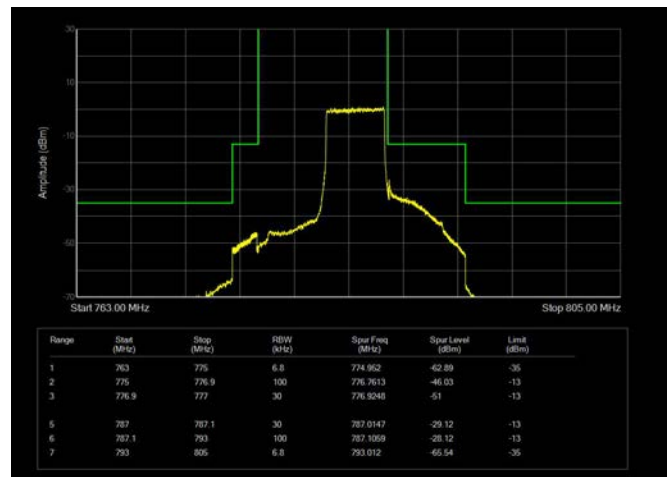

LTE Band 13

5MHz / QPSK / Low Channel / 1RB

5MHz / QPSK / High Channel / 1 RB

5MHz / QPSK / Low Channel / Full RB

5MHz / QPSK / High Channel / Full RB

5MHz / 16QAM / Low Channel / 1RB

5MHz / 16QAM / High Channel / 1 RB