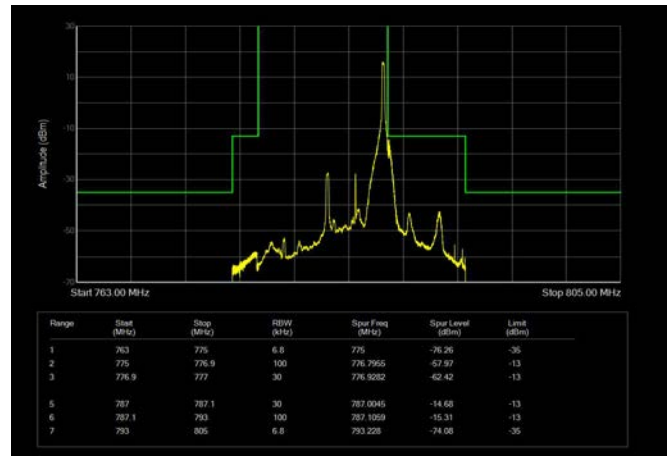

10MHz / QPSK / Low Channel / 1RB

10MHz / QPSK / High Channel / 1 RB

10MHz / QPSK / Low Channel / Full RB

10MHz / QPSK / High Channel / Full RB

10MHz / 16QAM / Low Channel / 1RB

10MHz / 16QAM / High Channel / 1 RB

10MHz / 16QAM / Low Channel / Full RB

10MHz / 16QAM / High Channel / Full RB

10MHz / 64QAM / Low Channel / 1RB

10MHz / 64QAM / High Channel / 1 RB

10MHz / 64QAM / Low Channel / Full RB

10MHz / 64QAM / High Channel / Full RB

LTE Band 13

5MHz / QPSK / Low Channel / 1RB

5MHz / QPSK / High Channel / 1 RB

5MHz / QPSK / Low Channel / Full RB

5MHz / QPSK / High Channel / Full RB

5MHz / 16QAM / Low Channel / 1RB

5MHz / 16QAM / High Channel / 1 RB