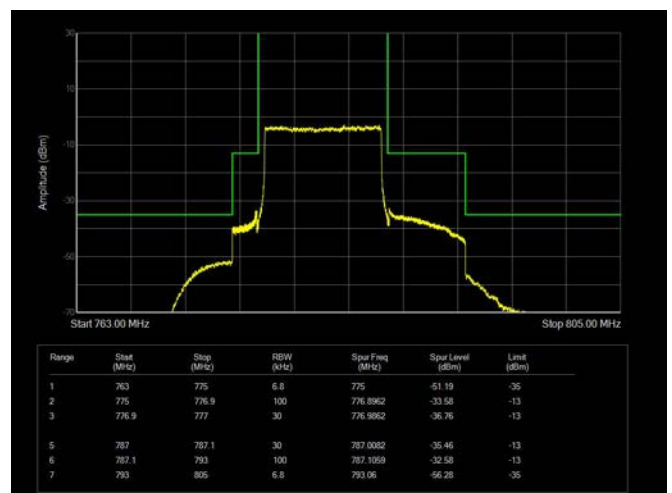

10MHz / 16QAM / Low Channel / Full RB

10MHz / 16QAM / High Channel / Full RB

10MHz / 64QAM / Low Channel / 1RB

10MHz / 64QAM / High Channel / 1 RB

10MHz / 64QAM / Low Channel / Full RB

10MHz / 64QAM / High Channel / Full RB

LTE Band 25

1.4MHz / QPSK / Low Channel / 1RB

1.4MHz / QPSK / High Channel / 1 RB

1.4MHz / QPSK / Low Channel / Full RB

1.4MHz / QPSK / High Channel / Full RB

1.4MHz / 16QAM / Low Channel / 1RB

1.4MHz / 16QAM / High Channel / 1 RB