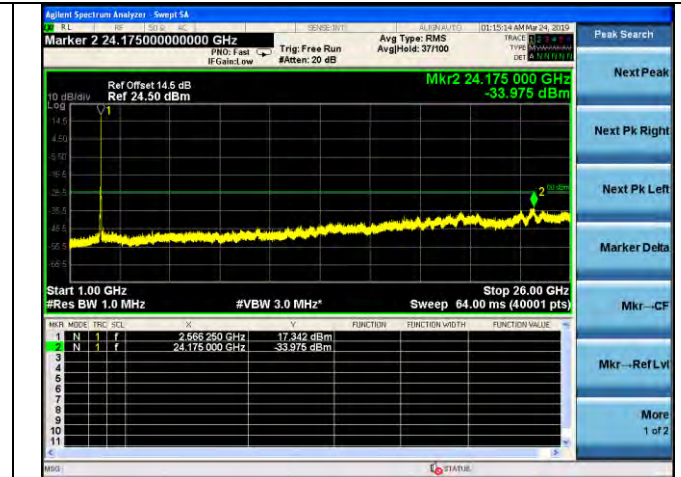

LTE Band 7 _ 20MHz BW _ Low Channel

QPSK

16QAM

64QAM

LTE Band 7 _ 20MHz BW _ Middle Channel

QPSK

16QAM

64QAM

LTE Band 7 _ 20MHz BW _ High Channel

QPSK

16QAM

64QAM

LTE Band 12 _ 1.4MHz BW _ Low Channel

QPSK

16QAM

64QAM