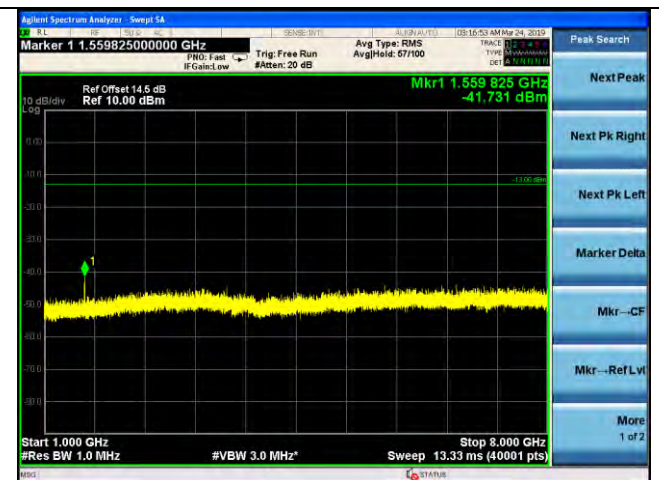

LTE Band 12 _ 10MHz BW _ Low Channel

QPSK

16QAM

64QAM

LTE Band 12 _ 10MHz BW _ Middle Channel

QPSK

16QAM

64QAM

LTE Band 12 _ 10MHz BW _ High Channel

QPSK

16QAM

64QAM

LTE Band 13 _ 5MHz BW _ Low Channel

QPSK

16QAM

64QAM

LTE Band 13 _ 5MHz BW _ Middle Channel

QPSK

16QAM

64QAM

LTE Band 13 _ 5MHz BW _ High Channel

QPSK

16QAM

64QAM