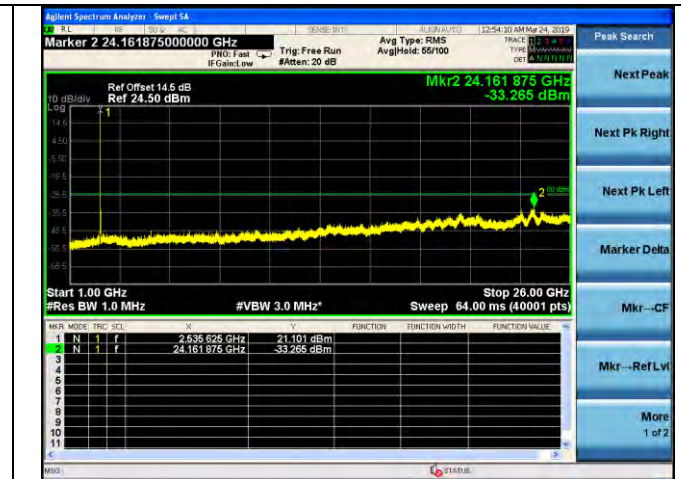

LTE Band 5 _ 10MHz BW _ Low Channel

QPSK

16QAM

64QAM

LTE Band 5 _ 10MHz BW _ Middle Channel

QPSK

16QAM

64QAM

LTE Band 5 _ 10MHz BW _ High Channel

QPSK

16QAM

64QAM

LTE Band 7 _ 5MHz BW _ Low Channel

QPSK

16QAM

64QAM

LTE Band 7 _ 5MHz BW _ Middle Channel

QPSK

16QAM

64QAM

LTE Band 7 _ 5MHz BW _ High Channel

QPSK

16QAM

64QAM