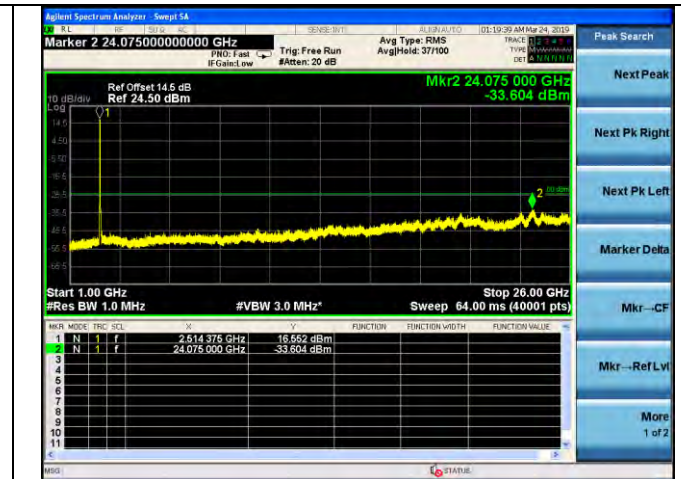

LTE Band 7 _ 10MHz BW _ High Channel

QPSK

16QAM

64QAM

LTE Band 7 _ 15MHz BW _ Low Channel

QPSK

16QAM

64QAM

LTE Band 7 _ 15MHz BW _ Middle Channel

QPSK

16QAM

64QAM

LTE Band 7 _ 15MHz BW _ High Channel

QPSK

16QAM

64QAM

LTE Band 7 _ 20MHz BW _ Low Channel

QPSK

16QAM

64QAM

LTE Band 7 _ 20MHz BW _ Middle Channel

QPSK

16QAM

64QAM