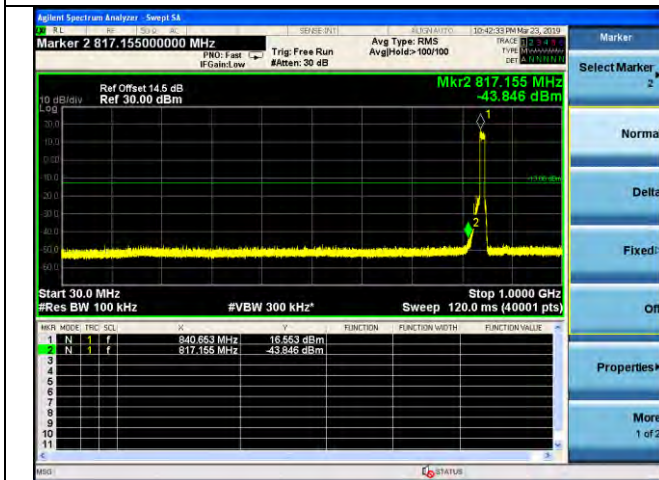

LTE Band 5 _ 10MHz BW _ Low Channel

QPSK

16QAM

64QAM

LTE Band 5 _ 10MHz BW _ Middle Channel

QPSK

16QAM

64QAM

LTE Band 5 _ 10MHz BW _ High Channel

QPSK

16QAM

64QAM

LTE Band 7 _ 5MHz BW _ Low Channel

QPSK

16QAM

64QAM