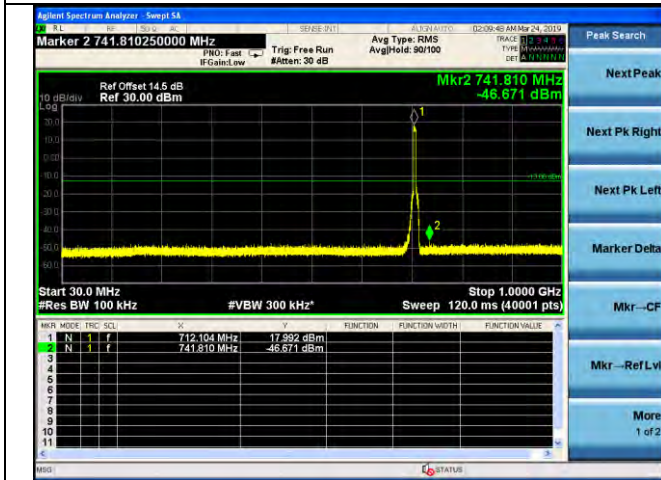

LTE Band 12 _ 5MHz BW _ Middle Channel

QPSK

16QAM

64QAM

LTE Band 12 _ 5MHz BW _ High Channel

QPSK

16QAM

64QAM

LTE Band 12 _ 10MHz BW _ Low Channel

QPSK

16QAM

64QAM

LTE Band 12 _ 10MHz BW _ Middle Channel

QPSK

16QAM

64QAM