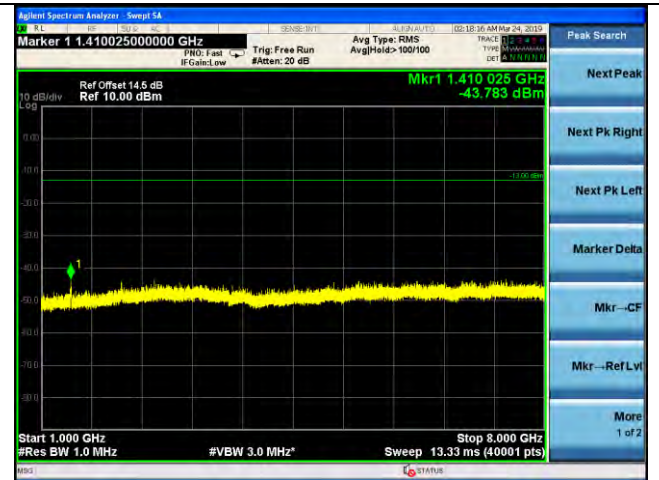

LTE Band 12 _ 5MHz BW _ Middle Channel

QPSK

16QAM

64QAM

LTE Band 12 _ 5MHz BW _ High Channel

QPSK

16QAM

64QAM

LTE Band 12 _ 10MHz BW _ Low Channel

QPSK

16QAM

64QAM

LTE Band 12 _ 10MHz BW _ Middle Channel

QPSK

16QAM

64QAM

LTE Band 12 _ 10MHz BW _ High Channel

QPSK

16QAM

64QAM

LTE Band 13 _ 5MHz BW _ Low Channel

QPSK

16QAM

64QAM