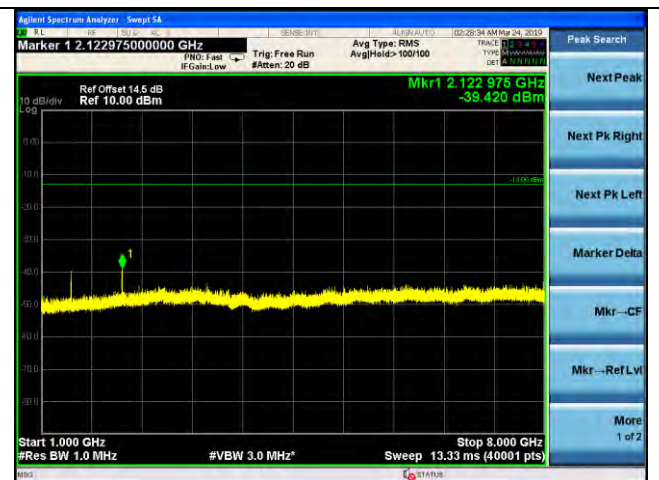

LTE Band 12 _ 1.4MHz BW _ Middle Channel

QPSK

16QAM

64QAM

LTE Band 12 _ 1.4MHz BW _ High Channel

QPSK

16QAM

64QAM

LTE Band 12 _ 3MHz BW _ Low Channel

QPSK

16QAM

64QAM

LTE Band 12 _ 3MHz BW _ Middle Channel

QPSK

16QAM

64QAM

LTE Band 12 _ 3MHz BW _ High Channel

QPSK

16QAM

64QAM

LTE Band 12 _ 5MHz BW _ Low Channel

QPSK

16QAM

64QAM