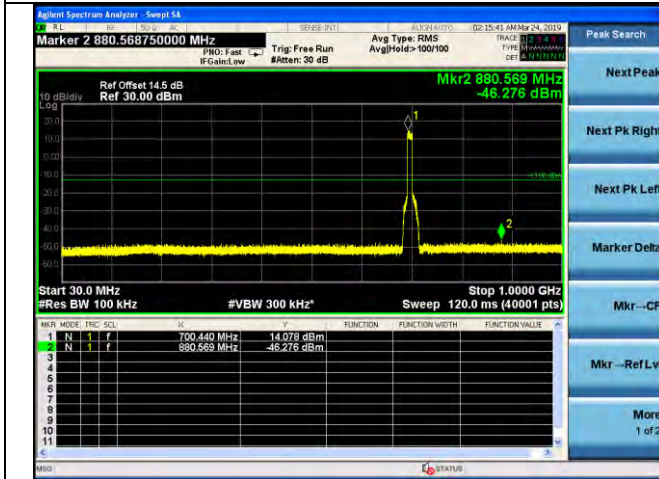

LTE Band 12 _ 3MHz BW _ High Channel

QPSK

16QAM

64QAM

LTE Band 12 _ 5MHz BW _ Low Channel

QPSK

16QAM

64QAM

LTE Band 12 _ 5MHz BW _ Middle Channel

QPSK

16QAM

64QAM

LTE Band 12 _ 5MHz BW _ High Channel

QPSK

16QAM

64QAM

LTE Band 12 _ 10MHz BW _ Low Channel

QPSK

16QAM

64QAM

LTE Band 12 _ 10MHz BW _ Middle Channel

QPSK

16QAM

64QAM