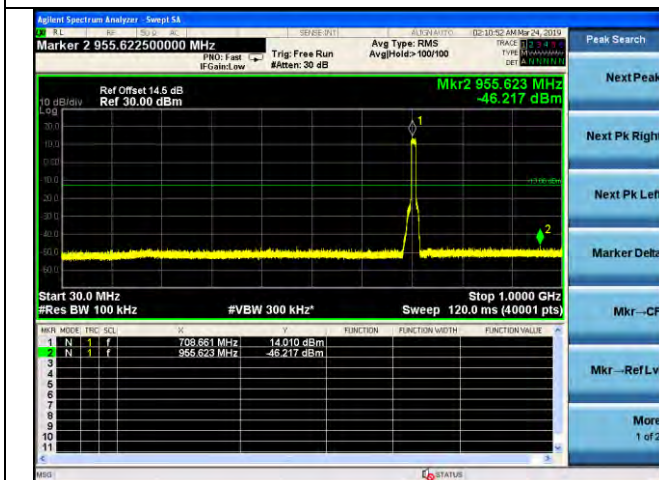

LTE Band 12 _ 10MHz BW _ Low Channel

QPSK

16QAM

64QAM

LTE Band 12 _ 10MHz BW _ Middle Channel

QPSK

16QAM

64QAM

LTE Band 12 _ 10MHz BW _ High Channel

QPSK

16QAM

64QAM

LTE Band 13 _ 5MHz BW _ Low Channel

QPSK

16QAM

64QAM

LTE Band 13 _ 5MHz BW _ Middle Channel

QPSK

16QAM

64QAM

LTE Band 13 _ 5MHz BW _ High Channel

QPSK

16QAM

64QAM