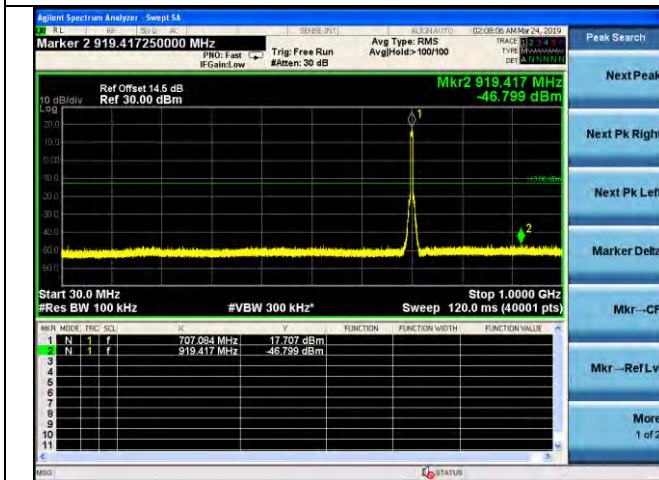

LTE Band 12 _ 3MHz BW _ High Channel

QPSK

16QAM

64QAM

LTE Band 12 _ 5MHz BW _ Low Channel

QPSK

16QAM

64QAM

LTE Band 12 _ 5MHz BW _ Middle Channel

QPSK

16QAM

64QAM

LTE Band 12 _ 5MHz BW _ High Channel

QPSK

16QAM

64QAM

LTE Band 12 _ 10MHz BW _ Low Channel

QPSK

16QAM

64QAM

LTE Band 12 _ 10MHz BW _ Middle Channel

QPSK

16QAM

64QAM