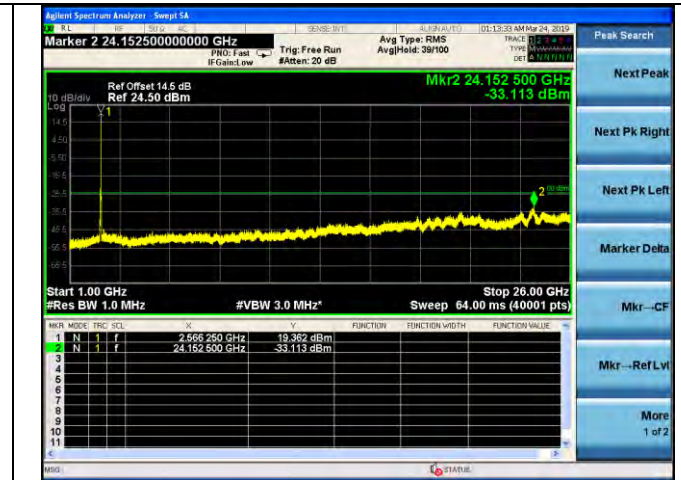

LTE Band 7 _ 10MHz BW _ High Channel

QPSK

16QAM

64QAM

LTE Band 7 _ 15MHz BW _ Low Channel

QPSK

16QAM

64QAM

LTE Band 7 _ 15MHz BW _ Middle Channel

QPSK

16QAM

64QAM

LTE Band 7 _ 15MHz BW _ High Channel

QPSK

16QAM

64QAM

LTE Band 7 _ 20MHz BW _ Low Channel

QPSK

16QAM

64QAM

LTE Band 7 _ 20MHz BW _ Middle Channel

QPSK

16QAM

64QAM