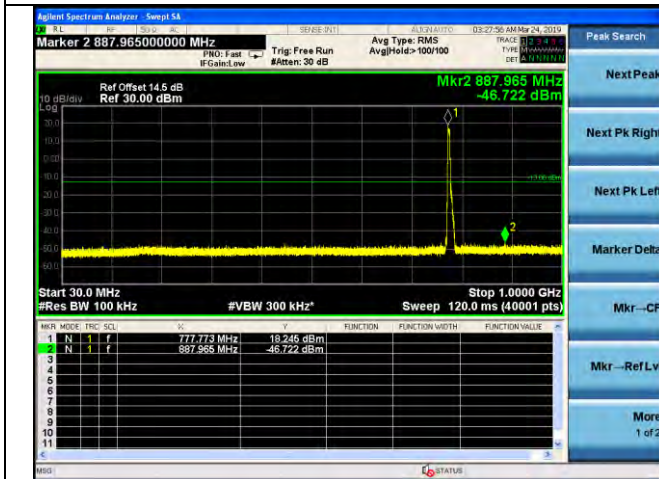

LTE Band 12 _ 10MHz BW _ Low Channel

QPSK

16QAM

64QAM

LTE Band 12 _ 10MHz BW _ Middle Channel

QPSK

16QAM

64QAM

LTE Band 12 _ 10MHz BW _ High Channel

QPSK

16QAM

64QAM

LTE Band 13 _ 5MHz BW _ Low Channel

QPSK

16QAM

64QAM

LTE Band 13 _ 5MHz BW _ Middle Channel

QPSK

16QAM

64QAM

LTE Band 13 _ 5MHz BW _ High Channel

QPSK

16QAM

64QAM