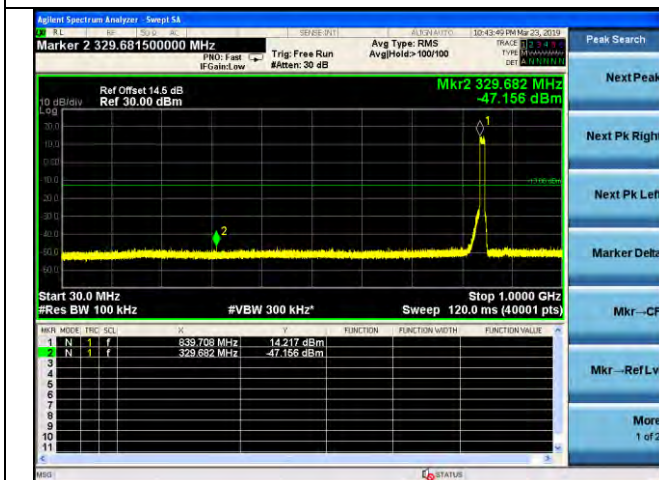

LTE Band 5 _ 10MHz BW _ Low Channel

QPSK

16QAM

64QAM

LTE Band 5 _ 10MHz BW _ Middle Channel

QPSK

16QAM

64QAM

LTE Band 5 _ 10MHz BW _ High Channel

QPSK

16QAM

64QAM

LTE Band 7 _ 5MHz BW _ Low Channel

QPSK

16QAM

64QAM

LTE Band 7 _ 5MHz BW _ Middle Channel

QPSK

16QAM

64QAM

LTE Band 7 _ 5MHz BW _ High Channel

QPSK

16QAM

64QAM