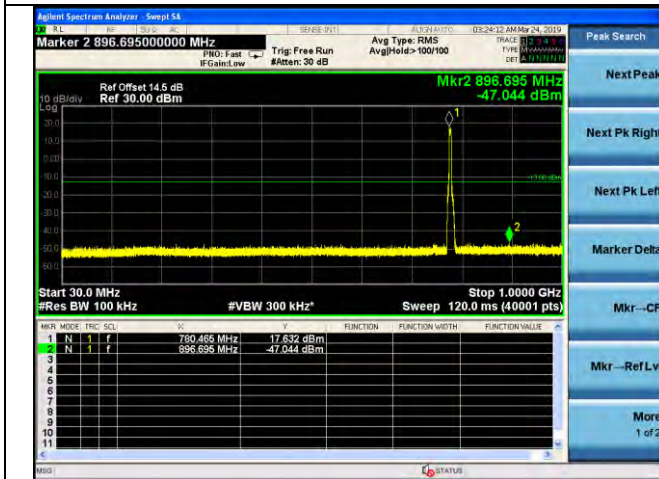

LTE Band 12 _ 10MHz BW _ Low Channel

QPSK

16QAM

64QAM

LTE Band 12 _ 10MHz BW _ Middle Channel

QPSK

16QAM

64QAM

LTE Band 12 _ 10MHz BW _ High Channel

QPSK

16QAM

64QAM

LTE Band 13 _ 5MHz BW _ Low Channel

QPSK

16QAM

64QAM

LTE Band 13 _ 5MHz BW _ Middle Channel

QPSK

16QAM

64QAM

LTE Band 13 _ 5MHz BW _ High Channel

QPSK

16QAM

64QAM