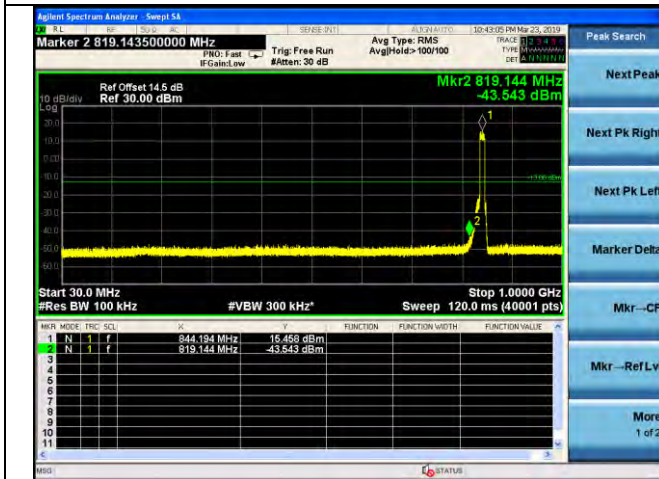

LTE Band 5 _ 10MHz BW _ Low Channel

QPSK

16QAM

64QAM

LTE Band 5 _ 10MHz BW _ Middle Channel

QPSK

16QAM

64QAM

LTE Band 5 _ 10MHz BW _ High Channel

QPSK

16QAM

64QAM

LTE Band 7 _ 5MHz BW _ Low Channel

QPSK

16QAM

64QAM