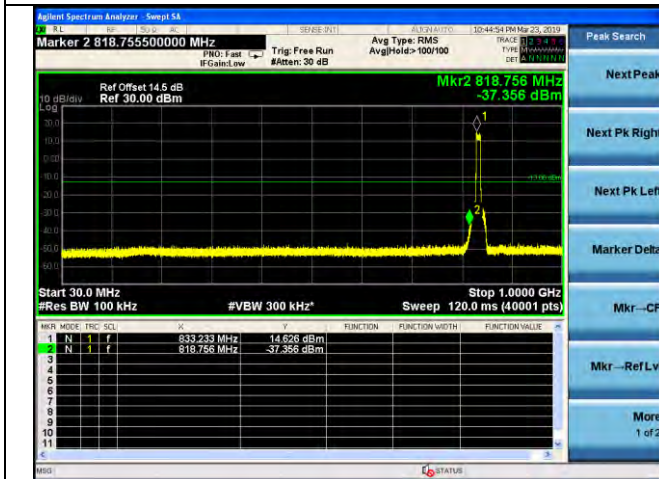

LTE Band 5 _ 10MHz BW _ Low Channel

QPSK

16QAM

64QAM

LTE Band 5 _ 10MHz BW _ Middle Channel

QPSK

16QAM

64QAM

LTE Band 5 _ 10MHz BW _ High Channel

QPSK

16QAM

64QAM

LTE Band 7 _ 5MHz BW _ Low Channel

QPSK

16QAM

64QAM