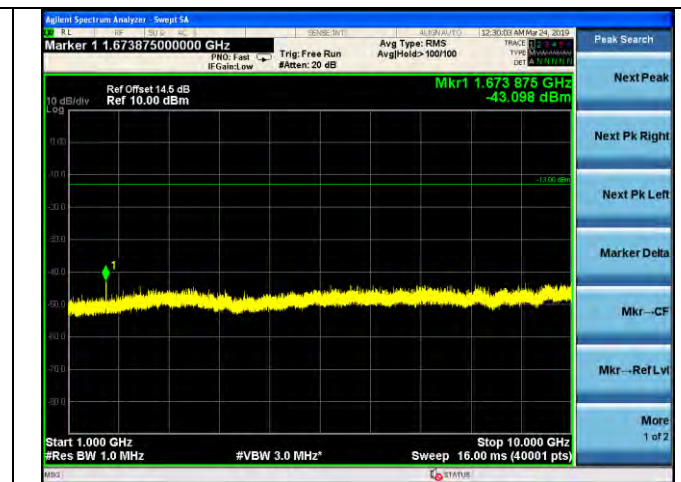

LTE Band 5 _ 10MHz BW _ Low Channel

QPSK

16QAM

64QAM

LTE Band 5 _ 10MHz BW _ Middle Channel

QPSK

16QAM

64QAM

LTE Band 5 _ 10MHz BW _ High Channel

QPSK

16QAM

64QAM

LTE Band 7 _ 5MHz BW _ Low Channel

QPSK

16QAM

64QAM