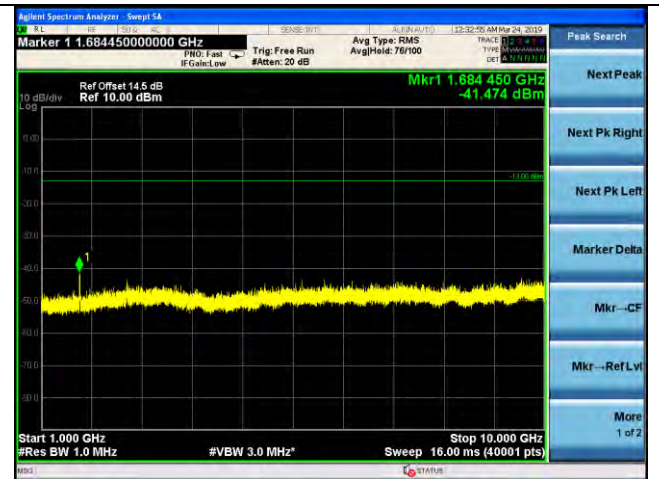

LTE Band 5 _ 10MHz BW _ Low Channel

QPSK

16QAM

64QAM

LTE Band 5 _ 10MHz BW _ Middle Channel

QPSK

16QAM

64QAM

LTE Band 5 _ 10MHz BW _ High Channel

QPSK

16QAM

64QAM

LTE Band 7 _ 5MHz BW _ Low Channel

QPSK

16QAM

64QAM