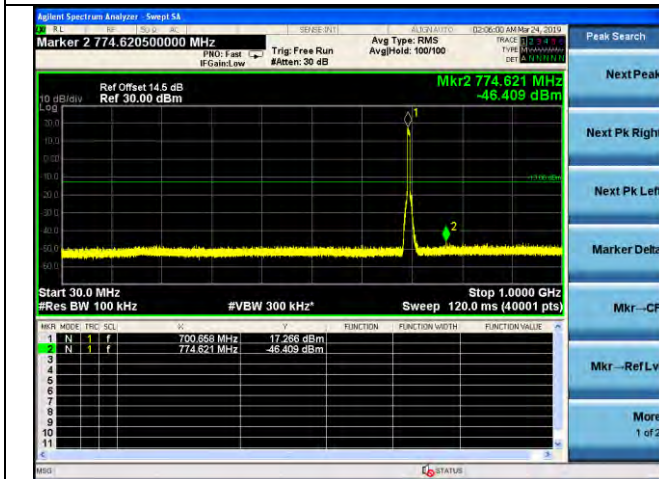

LTE Band 12 _ 3MHz BW _ High Channel

QPSK

16QAM

64QAM

LTE Band 12 _ 5MHz BW _ Low Channel

QPSK

16QAM

64QAM

LTE Band 12 _ 5MHz BW _ Middle Channel

QPSK

16QAM

64QAM

LTE Band 12 _ 5MHz BW _ High Channel

QPSK

16QAM

64QAM