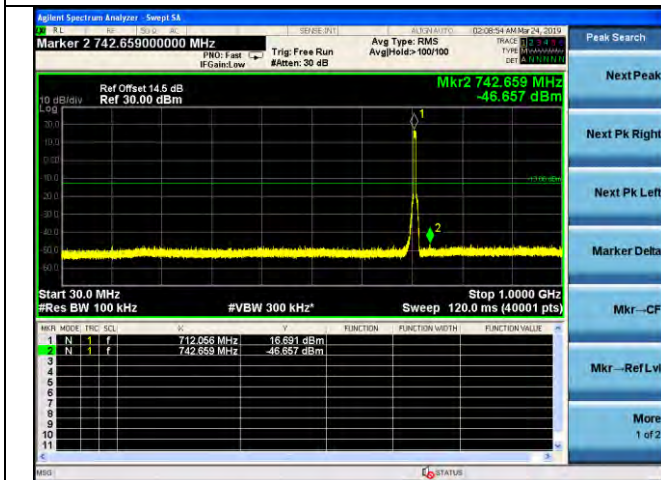

LTE Band 12 _ 3MHz BW _ High Channel

QPSK

16QAM

64QAM

LTE Band 12 _ 5MHz BW _ Low Channel

QPSK

16QAM

64QAM

LTE Band 12 _ 5MHz BW _ Middle Channel

QPSK

16QAM

64QAM

LTE Band 12 _ 5MHz BW _ High Channel

QPSK

16QAM

64QAM

LTE Band 12 _ 10MHz BW _ Low Channel

QPSK

16QAM

64QAM

LTE Band 12 _ 10MHz BW _ Middle Channel

QPSK

16QAM

64QAM