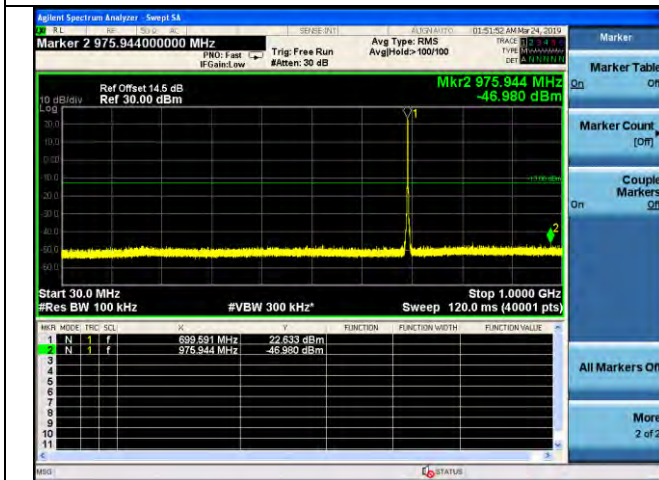

LTE Band 7 _ 20MHz BW _ High Channel

QPSK

16QAM

64QAM

LTE Band 12 _ 1.4MHz BW _ Low Channel

QPSK

16QAM

64QAM

LTE Band 12 _ 1.4MHz BW _ Middle Channel

QPSK

16QAM

64QAM

LTE Band 12 _ 1.4MHz BW _ High Channel

QPSK

16QAM

64QAM