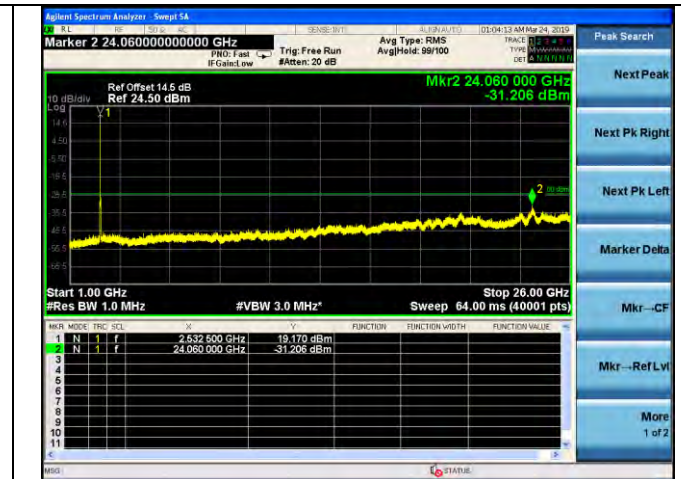

LTE Band 7 _ 5MHz BW _ Middle Channel

QPSK

16QAM

64QAM

LTE Band 7 _ 5MHz BW _ High Channel

QPSK

16QAM

64QAM

LTE Band 7 _ 10MHz BW _ Low Channel

QPSK

16QAM

64QAM

LTE Band 7 _ 10MHz BW _ Middle Channel

QPSK

16QAM

64QAM

LTE Band 7 _ 10MHz BW _ High Channel

QPSK

16QAM

64QAM

LTE Band 7 _ 15MHz BW _ Low Channel

QPSK

16QAM

64QAM