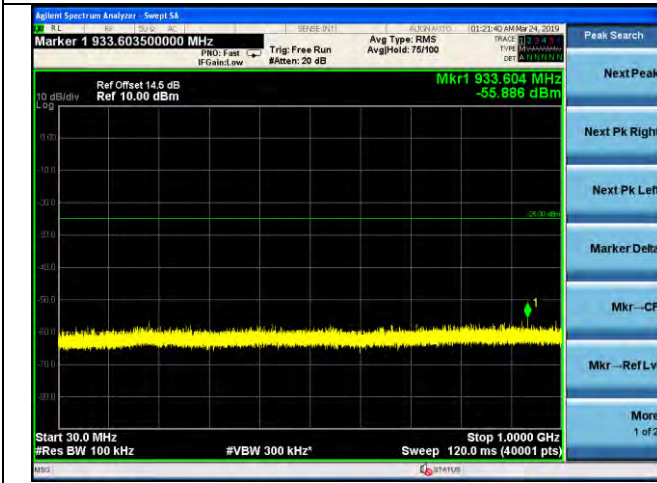

LTE Band 5 _ 10MHz BW _ Low Channel

QPSK

16QAM

64QAM

LTE Band 5 _ 10MHz BW _ Middle Channel

QPSK

16QAM

64QAM

LTE Band 5 _ 10MHz BW _ High Channel

QPSK

16QAM

64QAM

LTE Band 7 _ 5MHz BW _ Low Channel

QPSK

16QAM

64QAM

LTE Band 7 _ 5MHz BW _ Middle Channel

QPSK

16QAM

64QAM

LTE Band 7 _ 5MHz BW _ High Channel

QPSK

16QAM

64QAM