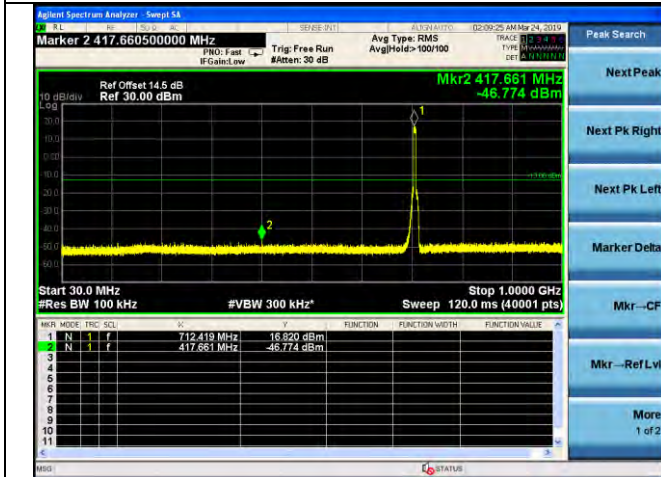

LTE Band 12 _ 3MHz BW _ High Channel

QPSK

16QAM

64QAM

LTE Band 12 _ 5MHz BW _ Low Channel

QPSK

16QAM

64QAM

LTE Band 12 _ 5MHz BW _ Middle Channel

QPSK

16QAM

64QAM

LTE Band 12 _ 5MHz BW _ High Channel

QPSK

16QAM

64QAM

LTE Band 12 _ 10MHz BW _ Low Channel

QPSK

16QAM

64QAM

LTE Band 12 _ 10MHz BW _ Middle Channel

QPSK

16QAM

64QAM