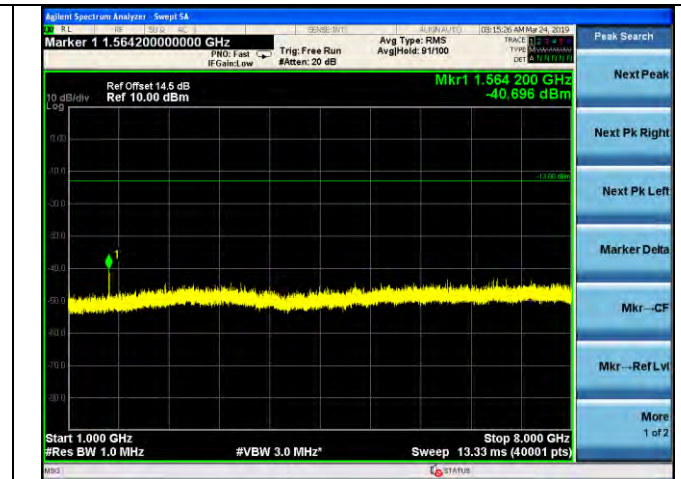

LTE Band 12 _ 10MHz BW _ Low Channel

QPSK

16QAM

64QAM

LTE Band 12 _ 10MHz BW _ Middle Channel

QPSK

16QAM

64QAM

LTE Band 12 _ 10MHz BW _ High Channel

QPSK

16QAM

64QAM

LTE Band 13 _ 5MHz BW _ Low Channel

QPSK

16QAM

64QAM

LTE Band 13 _ 5MHz BW _ Middle Channel

QPSK

16QAM

64QAM

LTE Band 13 _ 5MHz BW _ High Channel

QPSK

16QAM

64QAM