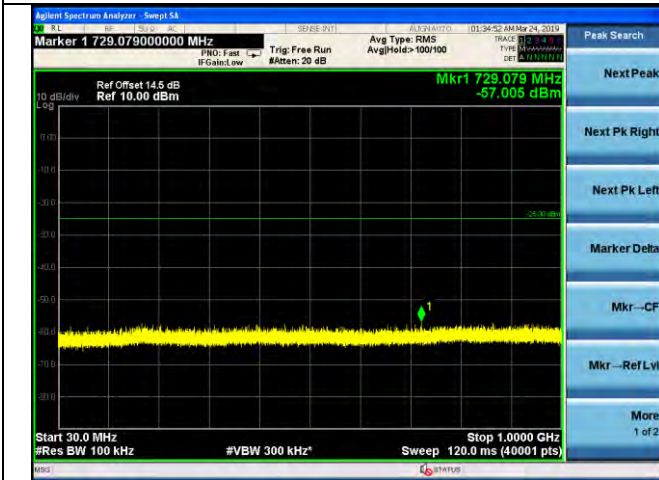

LTE Band 5 _ 10MHz BW _ Low Channel

QPSK

16QAM

64QAM

LTE Band 5 _ 10MHz BW _ Middle Channel

QPSK

16QAM

64QAM

LTE Band 5 _ 10MHz BW _ High Channel

QPSK

16QAM

64QAM

LTE Band 7 _ 5MHz BW _ Low Channel

QPSK

16QAM

64QAM

LTE Band 7 _ 5MHz BW _ Middle Channel

QPSK

16QAM

64QAM

LTE Band 7 _ 5MHz BW _ High Channel

QPSK

16QAM

64QAM