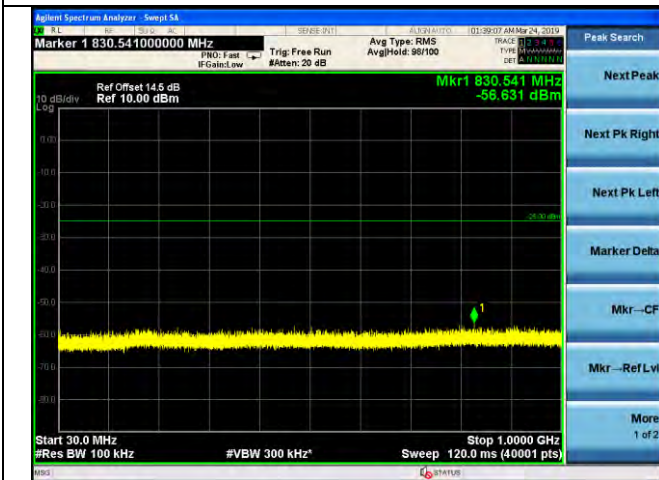

LTE Band 7 _ 20MHz BW _ High Channel

QPSK

16QAM

64QAM

LTE Band 12 _ 1.4MHz BW _ Low Channel

QPSK

16QAM

64QAM

LTE Band 12 _ 1.4MHz BW _ Middle Channel

QPSK

16QAM

64QAM

LTE Band 12 _ 1.4MHz BW _ High Channel

QPSK

16QAM

64QAM