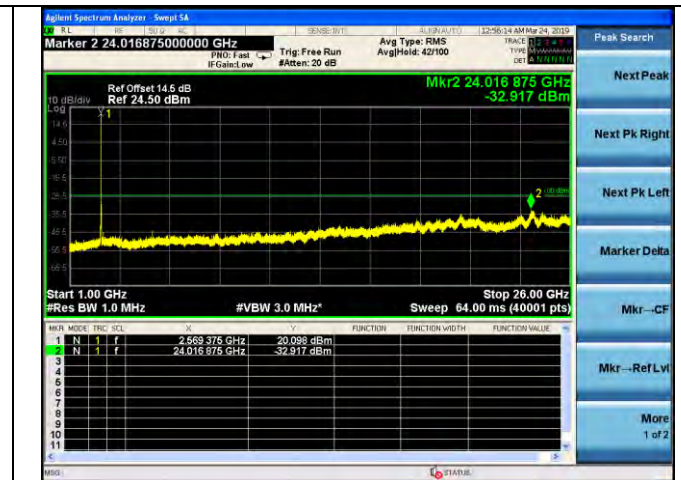

LTE Band 5 _ 10MHz BW _ High Channel

QPSK

16QAM

64QAM

LTE Band 7 _ 5MHz BW _ Low Channel

QPSK

16QAM

64QAM

LTE Band 7 _ 5MHz BW _ Middle Channel

QPSK

16QAM

64QAM

LTE Band 7 _ 5MHz BW _ High Channel

QPSK

16QAM

64QAM

LTE Band 7 _ 10MHz BW _ Low Channel

QPSK

16QAM

64QAM

LTE Band 7 _ 10MHz BW _ Middle Channel

QPSK

16QAM

64QAM