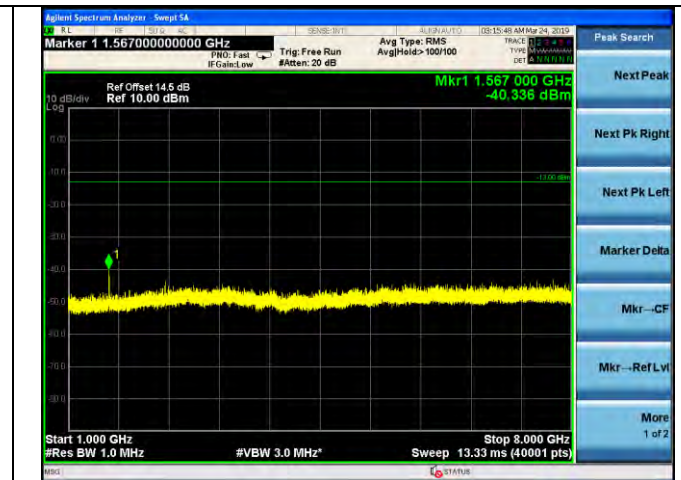

LTE Band 12 _ 10MHz BW _ Low Channel

QPSK

16QAM

64QAM

LTE Band 12 _ 10MHz BW _ Middle Channel

QPSK

16QAM

64QAM

LTE Band 12 _ 10MHz BW _ High Channel

QPSK

16QAM

64QAM

LTE Band 13 _ 5MHz BW _ Low Channel

QPSK

16QAM

64QAM

LTE Band 13 _ 5MHz BW _ Middle Channel

QPSK

16QAM

64QAM

LTE Band 13 _ 5MHz BW _ High Channel

QPSK

16QAM

64QAM