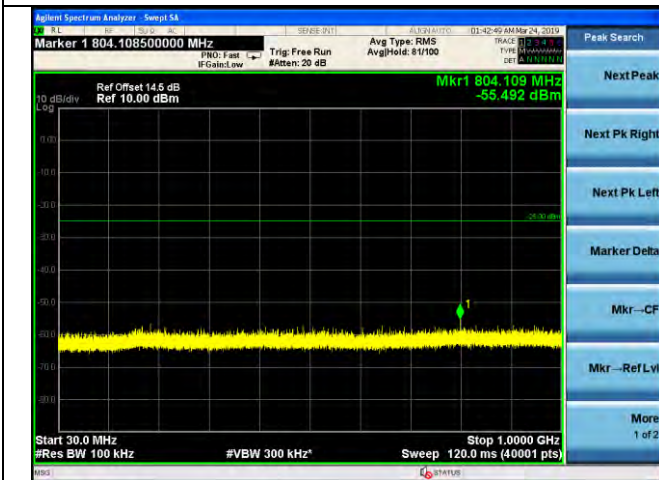

LTE Band 7 _ 5MHz BW _ Middle Channel

QPSK

16QAM

64QAM

LTE Band 7 _ 5MHz BW _ High Channel

QPSK

16QAM

64QAM

LTE Band 7 _ 10MHz BW _ Low Channel

QPSK

16QAM

64QAM

LTE Band 7 _ 10MHz BW _ Middle Channel

QPSK

16QAM

64QAM