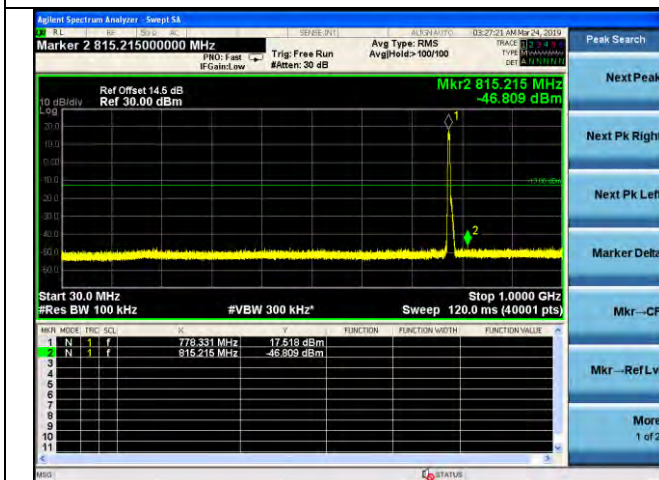

LTE Band 12 _ 10MHz BW _ Low Channel

QPSK

16QAM

64QAM

LTE Band 12 _ 10MHz BW _ Middle Channel

QPSK

16QAM

64QAM

LTE Band 12 _ 10MHz BW _ High Channel

QPSK

16QAM

64QAM

LTE Band 13 _ 5MHz BW _ Low Channel

QPSK

16QAM

64QAM

LTE Band 13 _ 5MHz BW _ Middle Channel

QPSK

16QAM

64QAM

LTE Band 13 _ 5MHz BW _ High Channel

QPSK

16QAM

64QAM