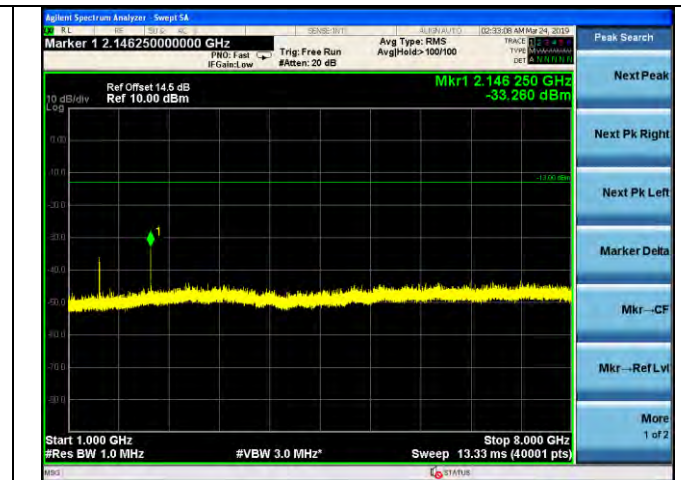

LTE Band 12 _ 1.4MHz BW _ Middle Channel

QPSK

16QAM

64QAM

LTE Band 12 _ 1.4MHz BW _ High Channel

QPSK

16QAM

64QAM

LTE Band 12 _ 3MHz BW _ Low Channel

QPSK

16QAM

64QAM

LTE Band 12 _ 3MHz BW _ Middle Channel

QPSK

16QAM

64QAM