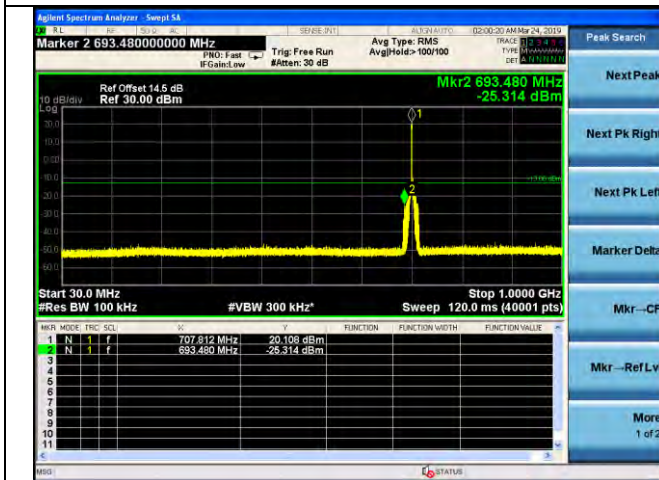

LTE Band 12 _ 1.4MHz BW _ Middle Channel

QPSK

16QAM

64QAM

LTE Band 12 _ 1.4MHz BW _ High Channel

QPSK

16QAM

64QAM

LTE Band 12 _ 3MHz BW _ Low Channel

QPSK

16QAM

64QAM

LTE Band 12 _ 3MHz BW _ Middle Channel

QPSK

16QAM

64QAM

LTE Band 12 _ 3MHz BW _ High Channel

QPSK

16QAM

64QAM

LTE Band 12 _ 5MHz BW _ Low Channel

QPSK

16QAM

64QAM