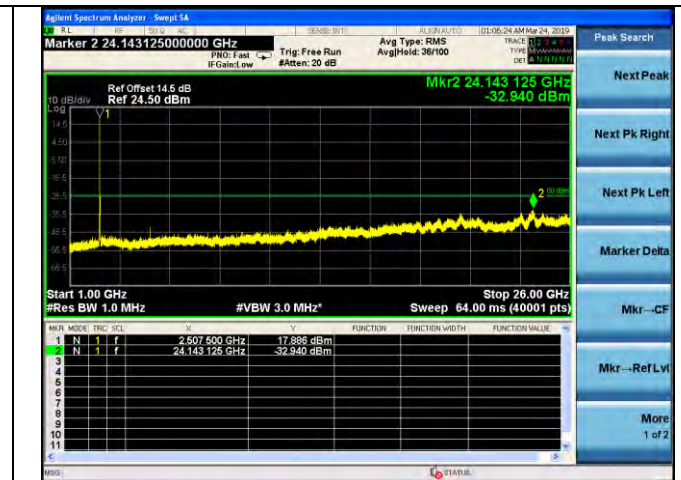

LTE Band 7 _ 5MHz BW _ Middle Channel

QPSK

16QAM

64QAM

LTE Band 7 _ 5MHz BW _ High Channel

QPSK

16QAM

64QAM

LTE Band 7 _ 10MHz BW _ Low Channel

QPSK

16QAM

64QAM

LTE Band 7 _ 10MHz BW _ Middle Channel

QPSK

16QAM

64QAM

LTE Band 7 _ 10MHz BW _ High Channel

QPSK

16QAM

64QAM

LTE Band 7 _ 15MHz BW _ Low Channel

QPSK

16QAM

64QAM