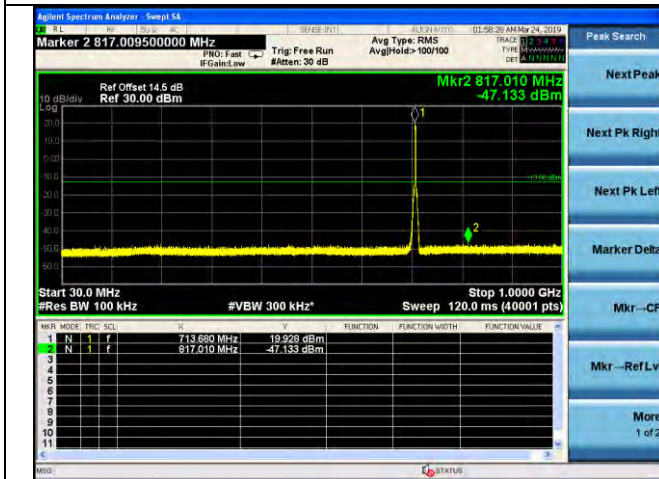

LTE Band 12 _ 1.4MHz BW _ Middle Channel

QPSK

16QAM

64QAM

LTE Band 12 _ 1.4MHz BW _ High Channel

QPSK

16QAM

64QAM

LTE Band 12 _ 3MHz BW _ Low Channel

QPSK

16QAM

64QAM

LTE Band 12 _ 3MHz BW _ Middle Channel

QPSK

16QAM

64QAM

LTE Band 12 _ 3MHz BW _ High Channel

QPSK

16QAM

64QAM

LTE Band 12 _ 5MHz BW _ Low Channel

QPSK

16QAM

64QAM