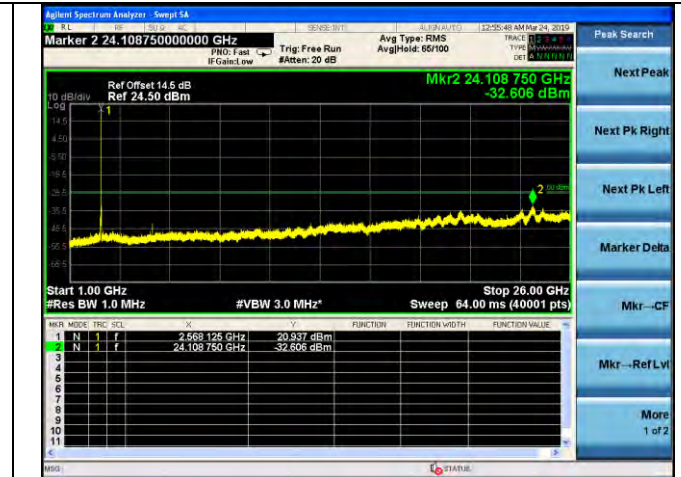

LTE Band 5 _ 10MHz BW _ High Channel

QPSK

16QAM

64QAM

LTE Band 7 _ 5MHz BW _ Low Channel

QPSK

16QAM

64QAM

LTE Band 7 _ 5MHz BW _ Middle Channel

QPSK

16QAM

64QAM

LTE Band 7 _ 5MHz BW _ High Channel

QPSK

16QAM

64QAM

LTE Band 7 _ 10MHz BW _ Low Channel

QPSK

16QAM

64QAM

LTE Band 7 _ 10MHz BW _ Middle Channel

QPSK

16QAM

64QAM