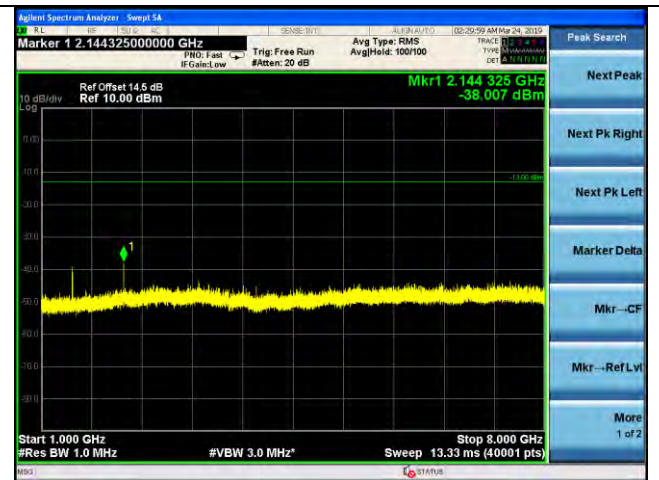

LTE Band 12 _ 1.4MHz BW _ Middle Channel

QPSK

16QAM

64QAM

LTE Band 12 _ 1.4MHz BW _ High Channel

QPSK

16QAM

64QAM

LTE Band 12 _ 3MHz BW _ Low Channel

QPSK

16QAM

64QAM

LTE Band 12 _ 3MHz BW _ Middle Channel

QPSK

16QAM

64QAM

LTE Band 12 _ 3MHz BW _ High Channel

QPSK

16QAM

64QAM

LTE Band 12 _ 5MHz BW _ Low Channel

QPSK

16QAM

64QAM