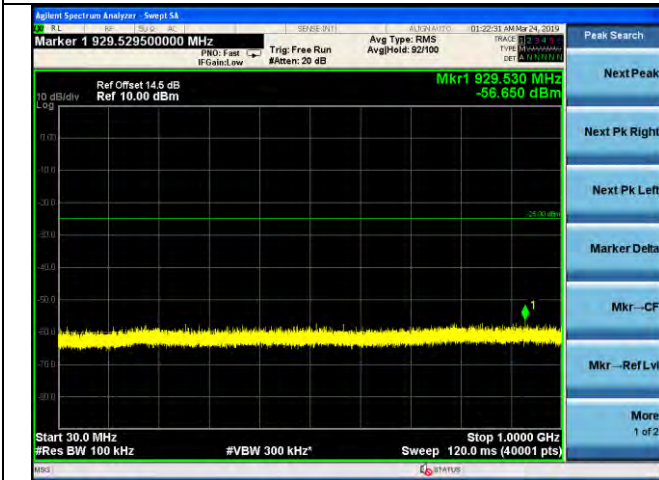

LTE Band 7 _ 15MHz BW _ Middle Channel

QPSK

16QAM

64QAM

LTE Band 7 _ 15MHz BW _ High Channel

QPSK

16QAM

64QAM