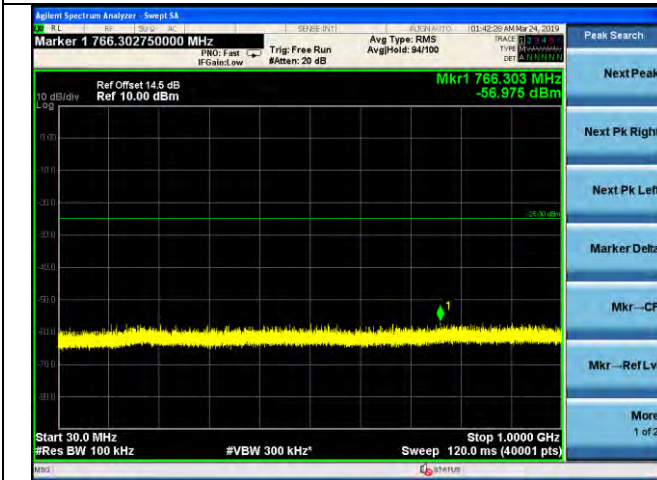

LTE Band 5 _ 10MHz BW _ High Channel

QPSK

16QAM

64QAM

LTE Band 7 _ 5MHz BW _ Low Channel

QPSK

16QAM

64QAM

LTE Band 7 _ 5MHz BW _ Middle Channel

QPSK

16QAM

64QAM

LTE Band 7 _ 5MHz BW _ High Channel

QPSK

16QAM

64QAM

LTE Band 7 _ 10MHz BW _ Low Channel

QPSK

16QAM

64QAM

LTE Band 7 _ 10MHz BW _ Middle Channel

QPSK

16QAM

64QAM