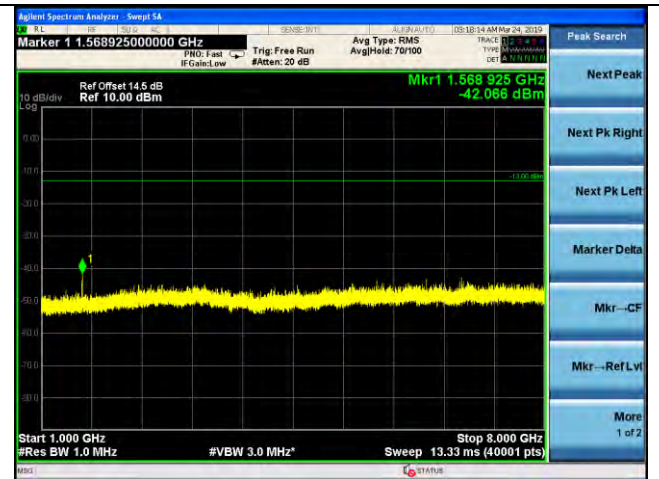

LTE Band 12 _ 10MHz BW _ High Channel

QPSK

16QAM

64QAM

LTE Band 13 _ 5MHz BW _ Low Channel

QPSK

16QAM

64QAM

LTE Band 13 _ 5MHz BW _ Middle Channel

QPSK

16QAM

64QAM

LTE Band 13 _ 5MHz BW _ High Channel

QPSK

16QAM

64QAM