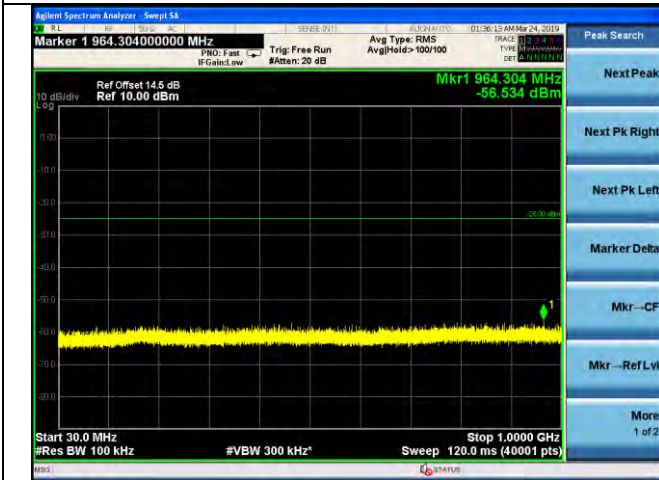

LTE Band 7 _ 20MHz BW _ Low Channel

QPSK

16QAM

64QAM

LTE Band 7 _ 20MHz BW _ Middle Channel

QPSK

16QAM

64QAM

LTE Band 7 _ 20MHz BW _ High Channel

QPSK

16QAM

64QAM

LTE Band 12 _ 1.4MHz BW _ Low Channel

QPSK

16QAM

64QAM