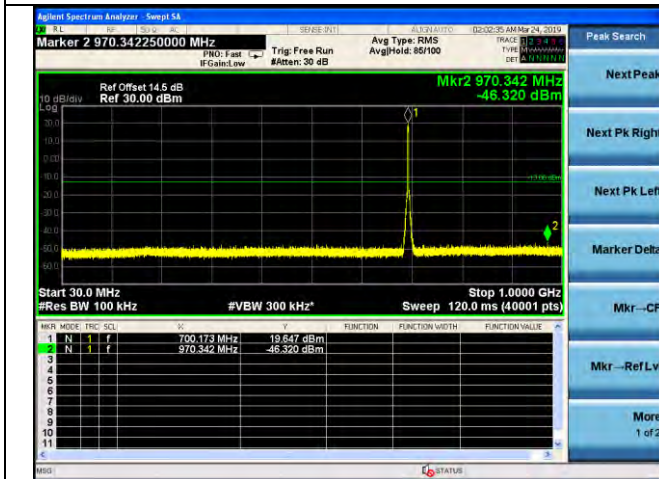

LTE Band 12 _ 1.4MHz BW _ Middle Channel

QPSK

16QAM

64QAM

LTE Band 12 _ 1.4MHz BW _ High Channel

QPSK

16QAM

64QAM

LTE Band 12 _ 3MHz BW _ Low Channel

QPSK

16QAM

64QAM

LTE Band 12 _ 3MHz BW _ Middle Channel

QPSK

16QAM

64QAM