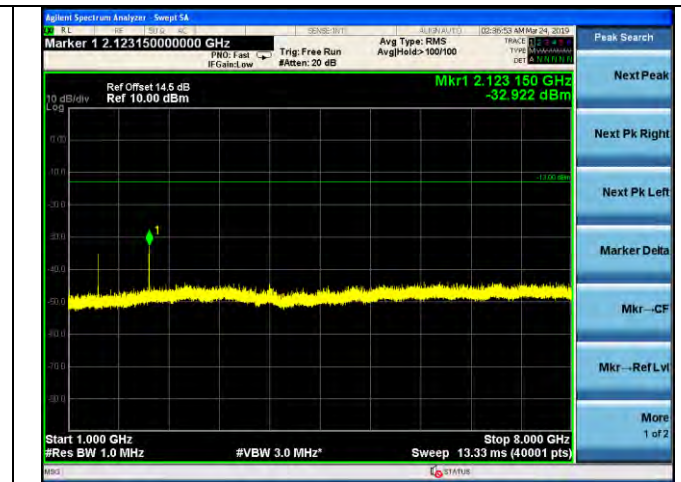

LTE Band 7 _ 20MHz BW _ Low Channel

QPSK

16QAM

64QAM

LTE Band 7 _ 20MHz BW _ Middle Channel

QPSK

16QAM

64QAM

LTE Band 7 _ 20MHz BW _ High Channel

QPSK

16QAM

64QAM

LTE Band 12 _ 1.4MHz BW _ Low Channel

QPSK

16QAM

64QAM

LTE Band 12 _ 1.4MHz BW _ Middle Channel

QPSK

16QAM

64QAM

LTE Band 12 _ 1.4MHz BW _ High Channel

QPSK

16QAM

64QAM