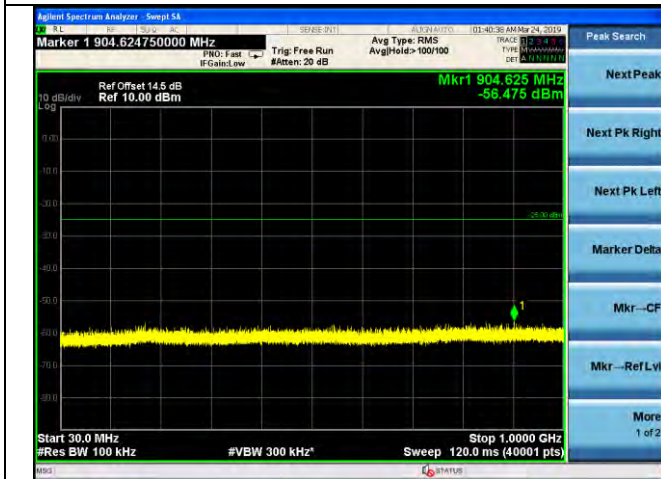

LTE Band 7 _ 10MHz BW _ Low Channel

QPSK

16QAM

64QAM

LTE Band 7 _ 10MHz BW _ Middle Channel

QPSK

16QAM

64QAM

LTE Band 7 _ 10MHz BW _ High Channel

QPSK

16QAM

64QAM

LTE Band 7 _ 15MHz BW _ Low Channel

QPSK

16QAM

64QAM