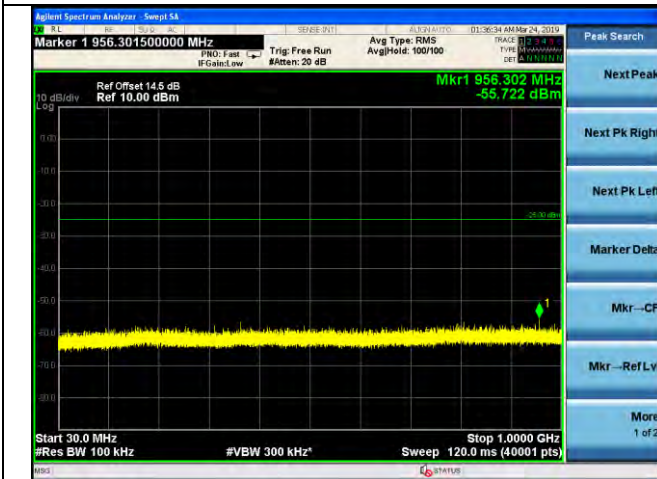

LTE Band 7 _ 10MHz BW _ Low Channel

QPSK

16QAM

64QAM

LTE Band 7 _ 10MHz BW _ Middle Channel

QPSK

16QAM

64QAM

LTE Band 7 _ 10MHz BW _ High Channel

QPSK

16QAM

64QAM

LTE Band 7 _ 15MHz BW _ Low Channel

QPSK

16QAM

64QAM