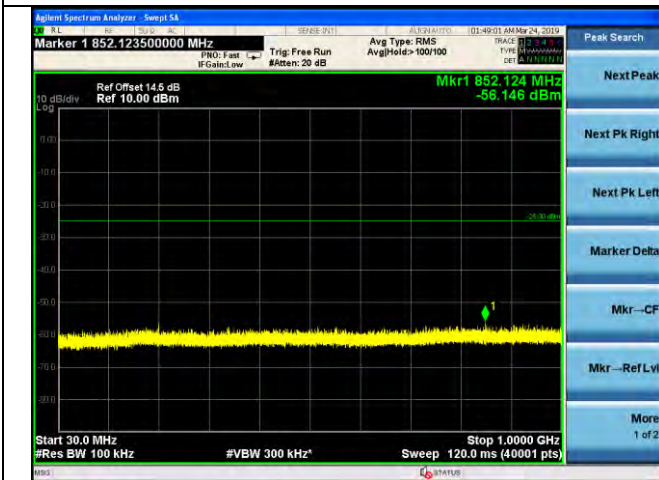

LTE Band 7 _ 15MHz BW _ Middle Channel

QPSK

16QAM

64QAM

LTE Band 7 _ 15MHz BW _ High Channel

QPSK

16QAM

64QAM

LTE Band 7 _ 20MHz BW _ Low Channel

QPSK

16QAM

64QAM

LTE Band 7 _ 20MHz BW _ Middle Channel

QPSK

16QAM

64QAM