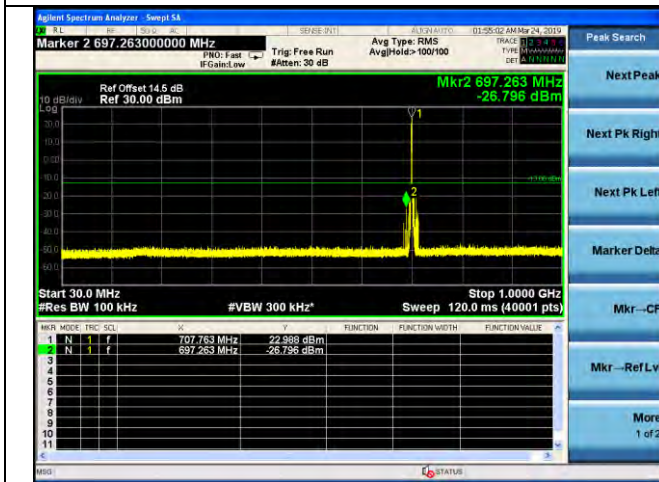

LTE Band 7 _ 20MHz BW _ High Channel

QPSK

16QAM

64QAM

LTE Band 12 _ 1.4MHz BW _ Low Channel

QPSK

16QAM

64QAM

LTE Band 12 _ 1.4MHz BW _ Middle Channel

QPSK

16QAM

64QAM

LTE Band 12 _ 1.4MHz BW _ High Channel

QPSK

16QAM

64QAM