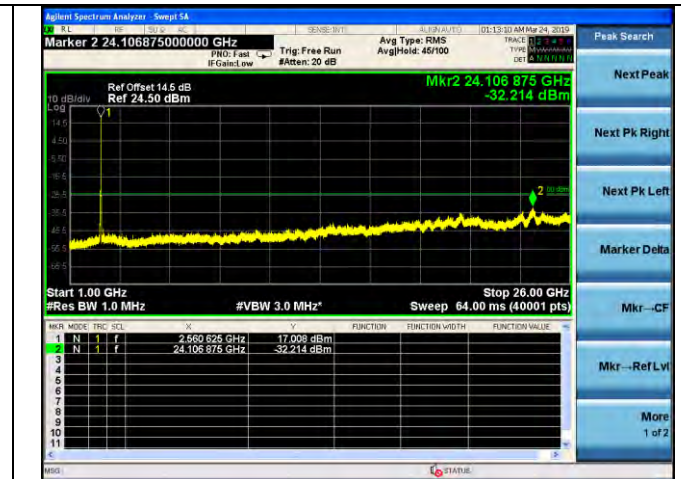

LTE Band 7 _ 10MHz BW _ High Channel

QPSK

16QAM

64QAM

LTE Band 7 _ 15MHz BW _ Low Channel

QPSK

16QAM

64QAM

LTE Band 7 _ 15MHz BW _ Middle Channel

QPSK

16QAM

64QAM

LTE Band 7 _ 15MHz BW _ High Channel

QPSK

16QAM

64QAM

LTE Band 7 _ 20MHz BW _ Low Channel

QPSK

16QAM

64QAM

LTE Band 7 _ 20MHz BW _ Middle Channel

QPSK

16QAM

64QAM