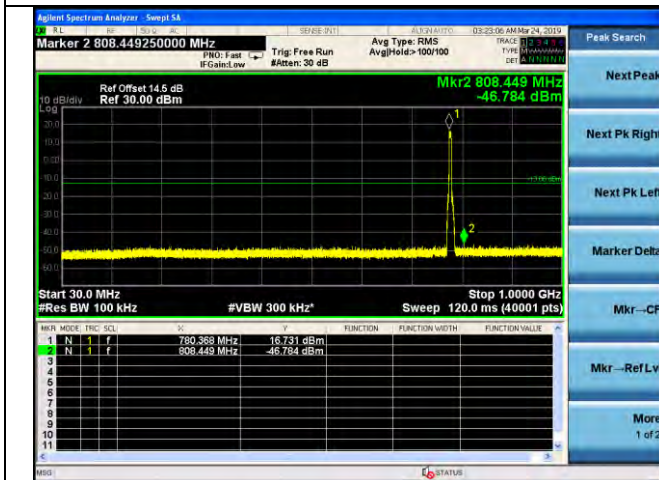

LTE Band 12 _ 10MHz BW _ High Channel

QPSK

16QAM

64QAM

LTE Band 13 _ 5MHz BW _ Low Channel

QPSK

16QAM

64QAM

LTE Band 13 _ 5MHz BW _ Middle Channel

QPSK

16QAM

64QAM

LTE Band 13 _ 5MHz BW _ High Channel

QPSK

16QAM

64QAM