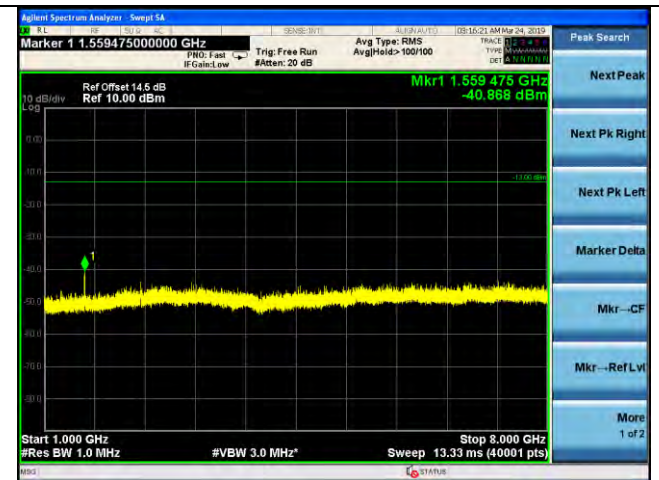

LTE Band 12 _ 10MHz BW _ Low Channel

QPSK

16QAM

64QAM

LTE Band 12 _ 10MHz BW _ Middle Channel

QPSK

16QAM

64QAM

LTE Band 12 _ 10MHz BW _ High Channel

QPSK

16QAM

64QAM

LTE Band 13 _ 5MHz BW _ Low Channel

QPSK

16QAM

64QAM

LTE Band 13 _ 5MHz BW _ Middle Channel

QPSK

16QAM

64QAM

LTE Band 13 _ 5MHz BW _ High Channel

QPSK

16QAM

64QAM