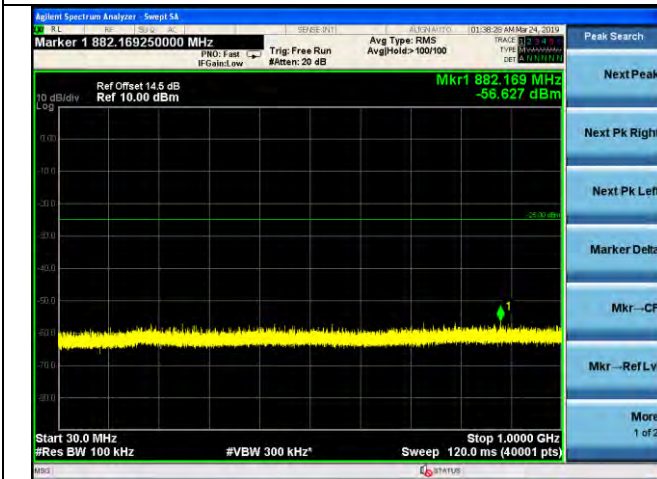

LTE Band 7 _ 20MHz BW _ Low Channel

QPSK

16QAM

64QAM

LTE Band 7 _ 20MHz BW _ Middle Channel

QPSK

16QAM

64QAM

LTE Band 7 _ 20MHz BW _ High Channel

QPSK

16QAM

64QAM

LTE Band 12 _ 1.4MHz BW _ Low Channel

QPSK

16QAM

64QAM