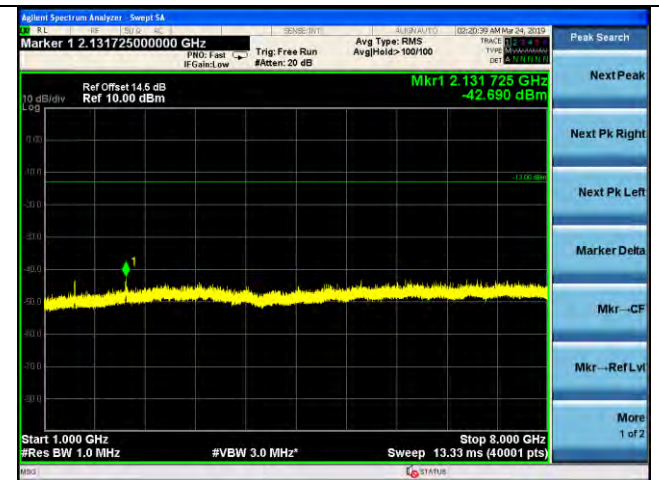

LTE Band 12 _ 5MHz BW _ Middle Channel

QPSK

16QAM

64QAM

LTE Band 12 _ 5MHz BW _ High Channel

QPSK

16QAM

64QAM

LTE Band 12 _ 10MHz BW _ Low Channel

QPSK

16QAM

64QAM

LTE Band 12 _ 10MHz BW _ Middle Channel

QPSK

16QAM

64QAM

LTE Band 12 _ 10MHz BW _ High Channel

QPSK

16QAM

64QAM

LTE Band 13 _ 5MHz BW _ Low Channel

QPSK

16QAM

64QAM