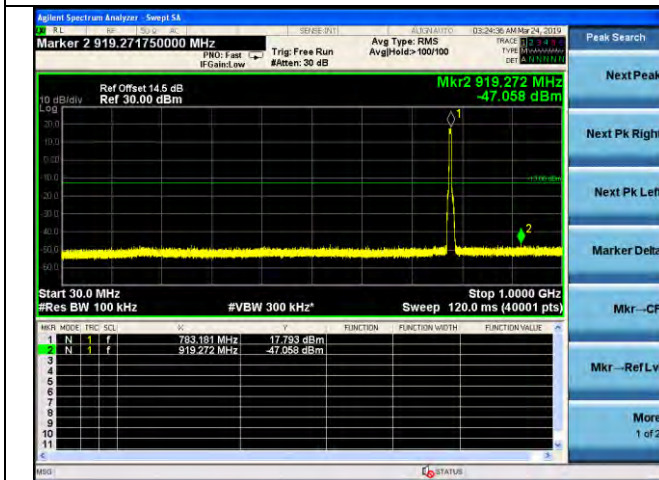

LTE Band 12 _ 10MHz BW _ Low Channel

QPSK

16QAM

64QAM

LTE Band 12 _ 10MHz BW _ Middle Channel

QPSK

16QAM

64QAM

LTE Band 12 _ 10MHz BW _ High Channel

QPSK

16QAM

64QAM

LTE Band 13 _ 5MHz BW _ Low Channel

QPSK

16QAM

64QAM

LTE Band 13 _ 5MHz BW _ Middle Channel

QPSK

16QAM

64QAM

LTE Band 13 _ 5MHz BW _ High Channel

QPSK

16QAM

64QAM