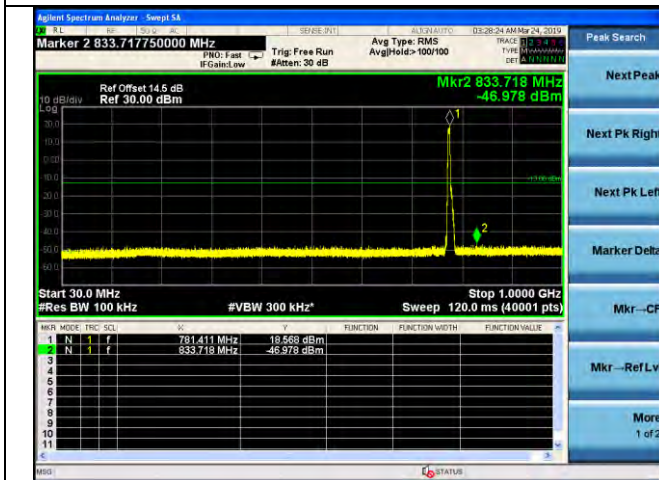

LTE Band 12 _ 10MHz BW _ Low Channel

QPSK

16QAM

64QAM

LTE Band 12 _ 10MHz BW _ Middle Channel

QPSK

16QAM

64QAM

LTE Band 12 _ 10MHz BW _ High Channel

QPSK

16QAM

64QAM

LTE Band 13 _ 5MHz BW _ Low Channel

QPSK

16QAM

64QAM

LTE Band 13 _ 5MHz BW _ Middle Channel

QPSK

16QAM

64QAM

LTE Band 13 _ 5MHz BW _ High Channel

QPSK

16QAM

64QAM