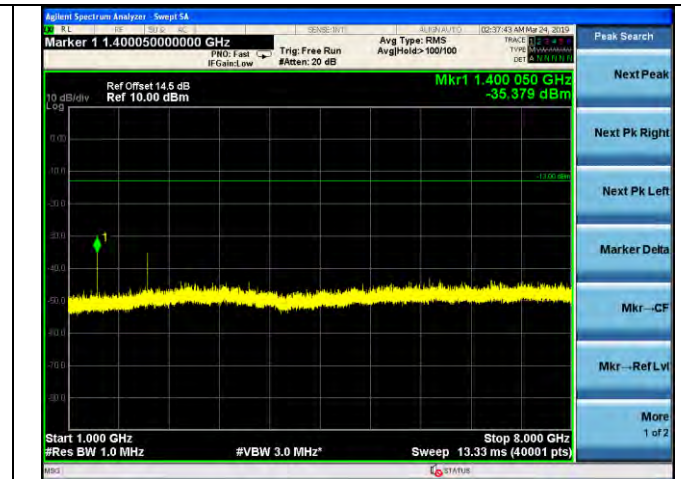

LTE Band 7 _ 20MHz BW _ High Channel

QPSK

16QAM

64QAM

LTE Band 12 _ 1.4MHz BW _ Low Channel

QPSK

16QAM

64QAM

LTE Band 12 _ 1.4MHz BW _ Middle Channel

QPSK

16QAM

64QAM

LTE Band 12 _ 1.4MHz BW _ High Channel

QPSK

16QAM

64QAM