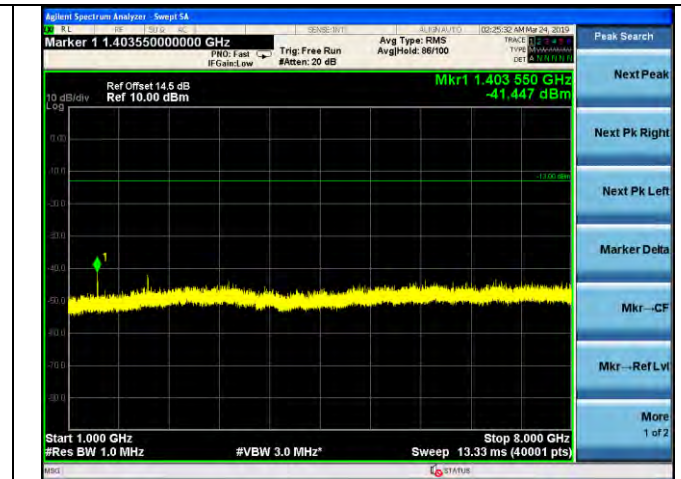

LTE Band 12 _ 3MHz BW _ Low Channel

QPSK

16QAM

64QAM

LTE Band 12 _ 3MHz BW _ Middle Channel

QPSK

16QAM

64QAM

LTE Band 12 _ 3MHz BW _ High Channel

QPSK

16QAM

64QAM

LTE Band 12 _ 5MHz BW _ Low Channel

QPSK

16QAM

64QAM

LTE Band 12 _ 5MHz BW _ Middle Channel

QPSK

16QAM

64QAM

LTE Band 12 _ 5MHz BW _ High Channel

QPSK

16QAM

64QAM