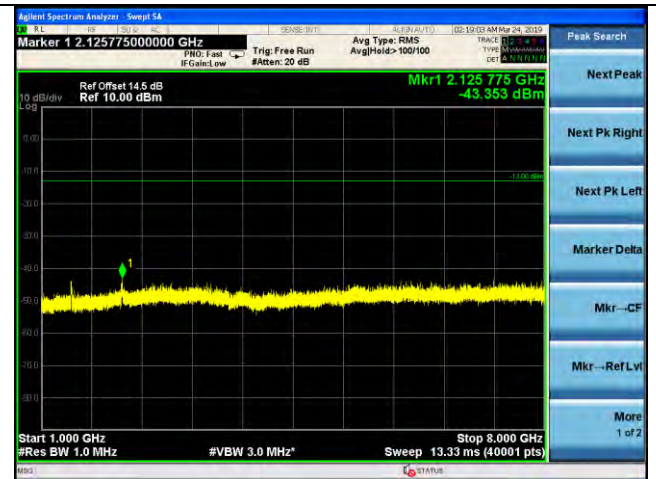

LTE Band 12 _ 5MHz BW _ Middle Channel

QPSK

16QAM

64QAM

LTE Band 12 _ 5MHz BW _ High Channel

QPSK

16QAM

64QAM

LTE Band 12 _ 10MHz BW _ Low Channel

QPSK

16QAM

64QAM

LTE Band 12 _ 10MHz BW _ Middle Channel

QPSK

16QAM

64QAM

LTE Band 12 _ 10MHz BW _ High Channel

QPSK

16QAM

64QAM

LTE Band 13 _ 5MHz BW _ Low Channel

QPSK

16QAM

64QAM