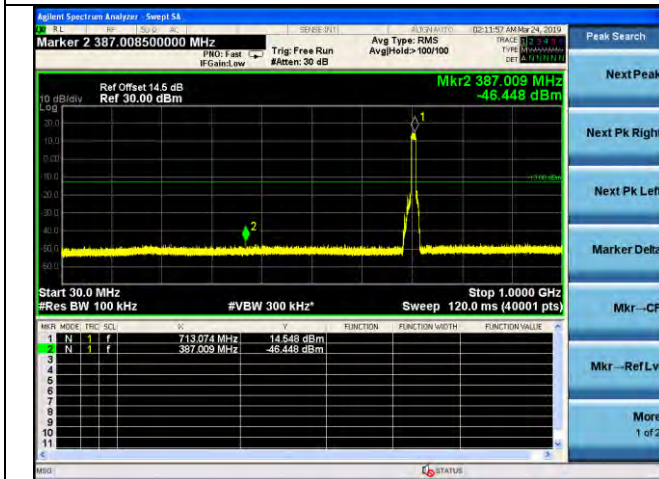

LTE Band 12 _ 5MHz BW _ Middle Channel

QPSK

16QAM

64QAM

LTE Band 12 _ 5MHz BW _ High Channel

QPSK

16QAM

64QAM

LTE Band 12 _ 10MHz BW _ Low Channel

QPSK

16QAM

64QAM

LTE Band 12 _ 10MHz BW _ Middle Channel

QPSK

16QAM

64QAM

LTE Band 12 _ 10MHz BW _ High Channel

QPSK

16QAM

64QAM

LTE Band 13 _ 5MHz BW _ Low Channel

QPSK

16QAM

64QAM