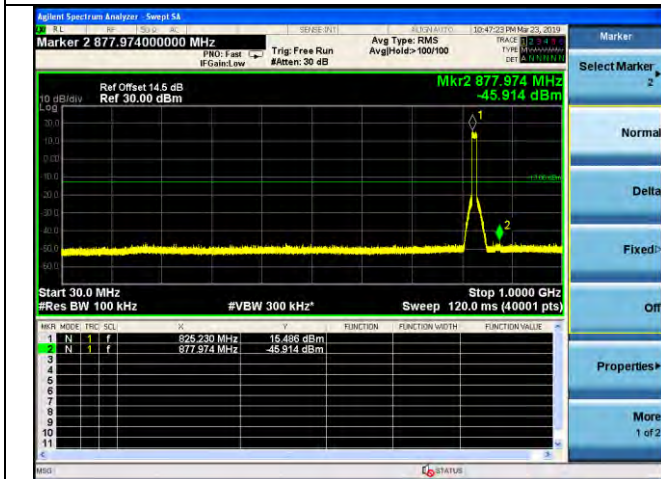

LTE Band 5 _ 10MHz BW _ Low Channel

QPSK

16QAM

64QAM

LTE Band 5 _ 10MHz BW _ Middle Channel

QPSK

16QAM

64QAM

LTE Band 5 _ 10MHz BW _ High Channel

QPSK

16QAM

64QAM

LTE Band 7 _ 5MHz BW _ Low Channel

QPSK

16QAM

64QAM