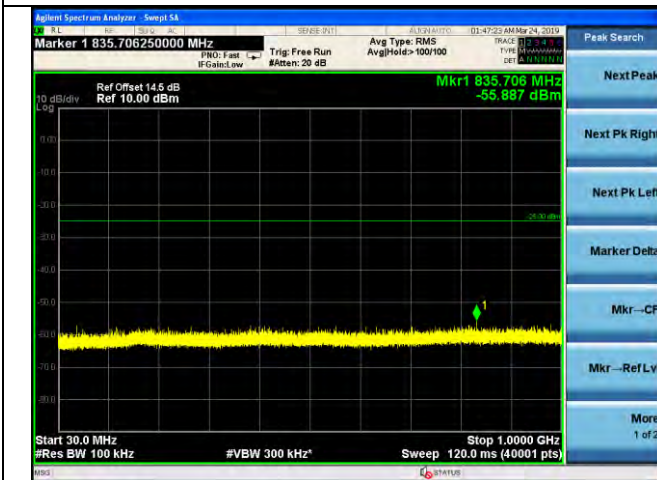

LTE Band 7 _ 5MHz BW _ Middle Channel

QPSK

16QAM

64QAM

LTE Band 7 _ 5MHz BW _ High Channel

QPSK

16QAM

64QAM

LTE Band 7 _ 10MHz BW _ Low Channel

QPSK

16QAM

64QAM

LTE Band 7 _ 10MHz BW _ Middle Channel

QPSK

16QAM

64QAM

LTE Band 7 _ 10MHz BW _ High Channel

QPSK

16QAM

64QAM

LTE Band 7 _ 15MHz BW _ Low Channel

QPSK

16QAM

64QAM