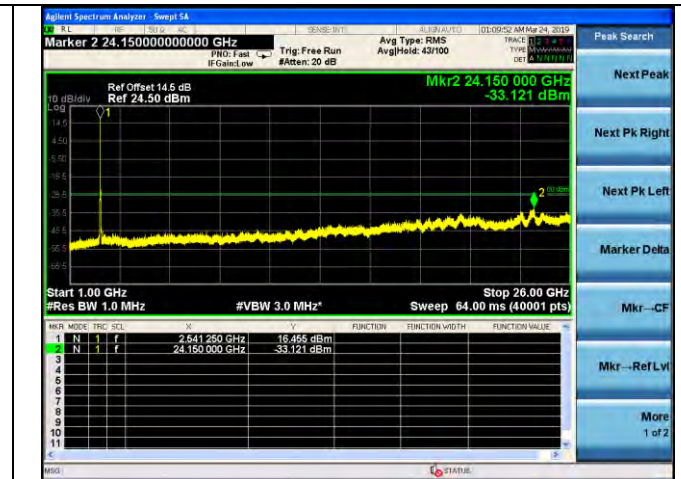

LTE Band 7 _ 10MHz BW _ Low Channel

QPSK

16QAM

64QAM

LTE Band 7 _ 10MHz BW _ Middle Channel

QPSK

16QAM

64QAM

LTE Band 7 _ 10MHz BW _ High Channel

QPSK

16QAM

64QAM

LTE Band 7 _ 15MHz BW _ Low Channel

QPSK

16QAM

64QAM

LTE Band 7 _ 15MHz BW _ Middle Channel

QPSK

16QAM

64QAM

LTE Band 7 _ 15MHz BW _ High Channel

QPSK

16QAM

64QAM