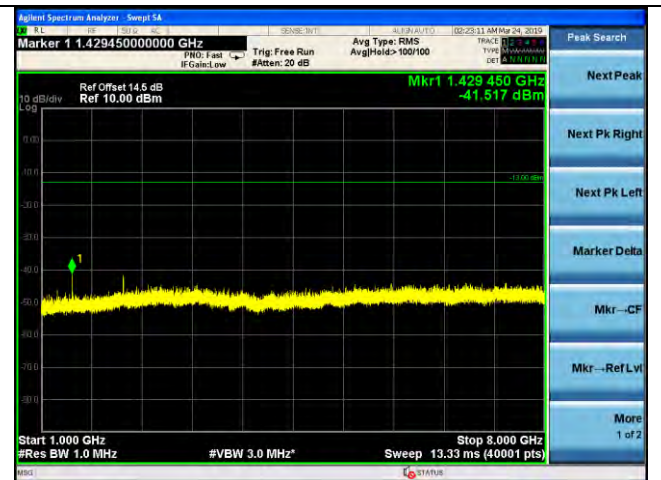

LTE Band 12 _ 3MHz BW _ High Channel

QPSK

16QAM

64QAM

LTE Band 12 _ 5MHz BW _ Low Channel

QPSK

16QAM

64QAM

LTE Band 12 _ 5MHz BW _ Middle Channel

QPSK

16QAM

64QAM

LTE Band 12 _ 5MHz BW _ High Channel

QPSK

16QAM

64QAM

LTE Band 12 _ 10MHz BW _ Low Channel

QPSK

16QAM

64QAM

LTE Band 12 _ 10MHz BW _ Middle Channel

QPSK

16QAM

64QAM