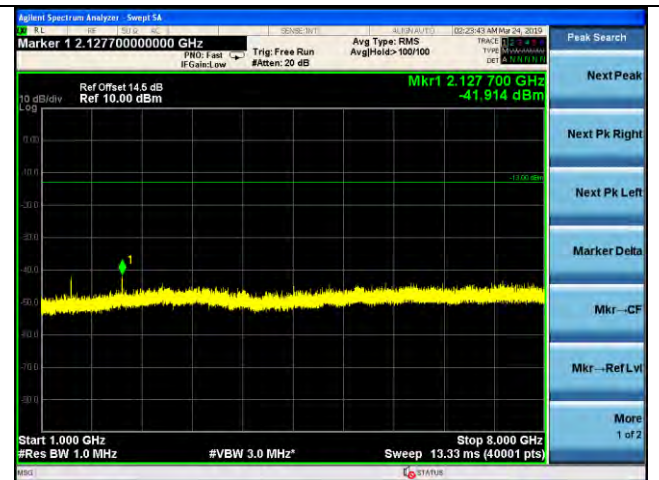

LTE Band 12 _ 3MHz BW _ High Channel

QPSK

16QAM

64QAM

LTE Band 12 _ 5MHz BW _ Low Channel

QPSK

16QAM

64QAM

LTE Band 12 _ 5MHz BW _ Middle Channel

QPSK

16QAM

64QAM

LTE Band 12 _ 5MHz BW _ High Channel

QPSK

16QAM

64QAM

LTE Band 12 _ 10MHz BW _ Low Channel

QPSK

16QAM

64QAM

LTE Band 12 _ 10MHz BW _ Middle Channel

QPSK

16QAM

64QAM