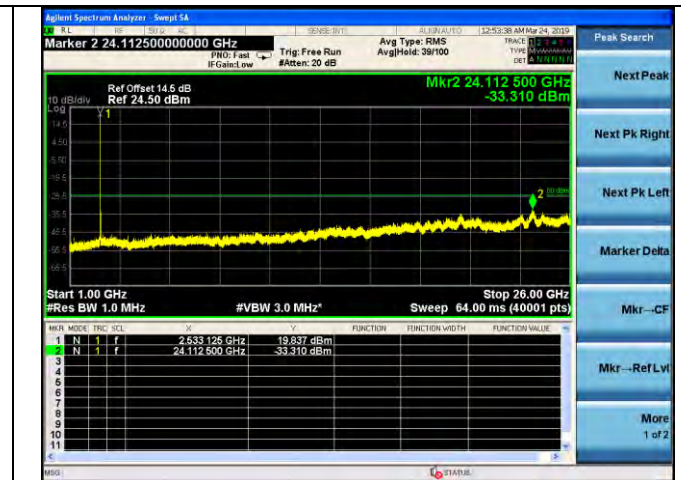

LTE Band 5 _ 10MHz BW _ High Channel

QPSK

16QAM

64QAM

LTE Band 7 _ 5MHz BW _ Low Channel

QPSK

16QAM

64QAM

LTE Band 7 _ 5MHz BW _ Middle Channel

QPSK

16QAM

64QAM

LTE Band 7 _ 5MHz BW _ High Channel

QPSK

16QAM

64QAM

LTE Band 7 _ 10MHz BW _ Low Channel

QPSK

16QAM

64QAM

LTE Band 7 _ 10MHz BW _ Middle Channel

QPSK

16QAM

64QAM