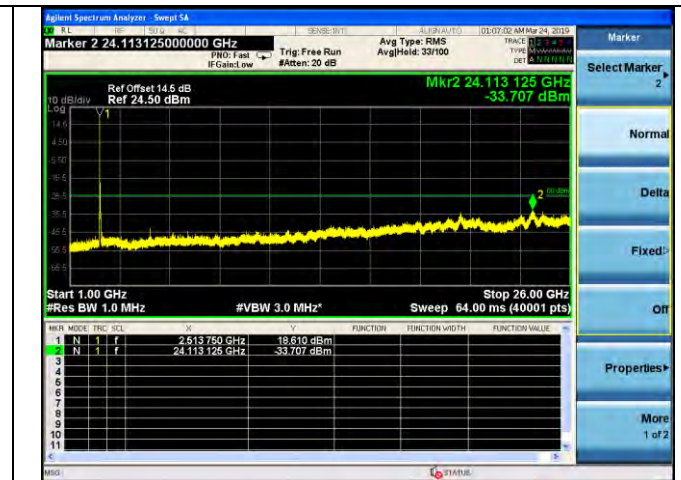

LTE Band 7 _ 10MHz BW _ High Channel

QPSK

16QAM

64QAM

LTE Band 7 _ 15MHz BW _ Low Channel

QPSK

16QAM

64QAM

LTE Band 7 _ 15MHz BW _ Middle Channel

QPSK

16QAM

64QAM

LTE Band 7 _ 15MHz BW _ High Channel

QPSK

16QAM

64QAM