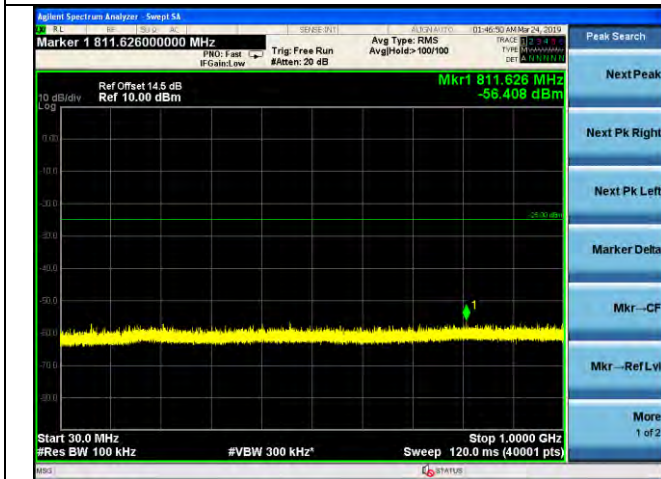

LTE Band 7 _ 10MHz BW _ High Channel

QPSK

16QAM

64QAM

LTE Band 7 _ 15MHz BW _ Low Channel

QPSK

16QAM

64QAM

LTE Band 7 _ 15MHz BW _ Middle Channel

QPSK

16QAM

64QAM

LTE Band 7 _ 15MHz BW _ High Channel

QPSK

16QAM

64QAM