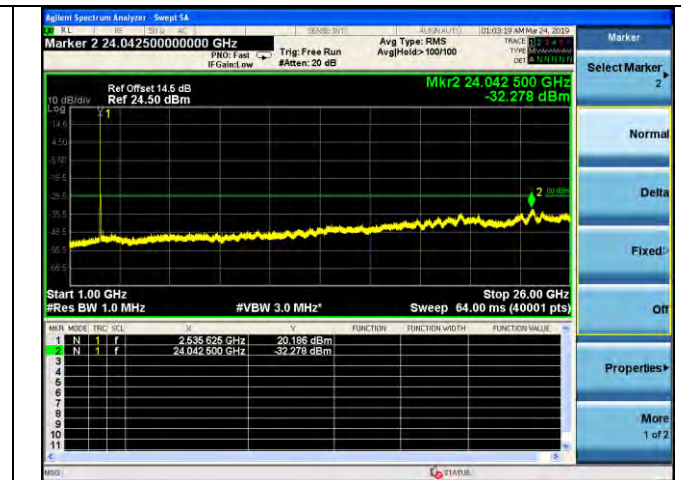

LTE Band 7 _ 5MHz BW _ Middle Channel

QPSK

16QAM

64QAM

LTE Band 7 _ 5MHz BW _ High Channel

QPSK

16QAM

64QAM

LTE Band 7 _ 10MHz BW _ Low Channel

QPSK

16QAM

64QAM

LTE Band 7 _ 10MHz BW _ Middle Channel

QPSK

16QAM

64QAM

LTE Band 7 _ 10MHz BW _ High Channel

QPSK

16QAM

64QAM

LTE Band 7 _ 15MHz BW _ Low Channel

QPSK

16QAM

64QAM