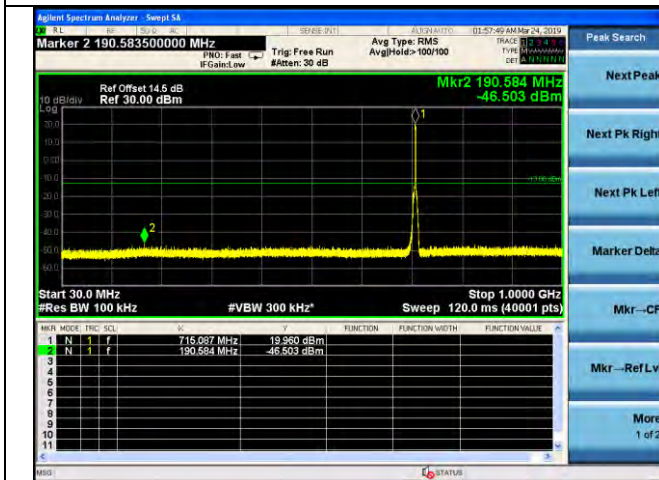

LTE Band 12 _ 3MHz BW _ Low Channel

QPSK

16QAM

64QAM

LTE Band 12 _ 3MHz BW _ Middle Channel

QPSK

16QAM

64QAM

LTE Band 12 _ 3MHz BW _ High Channel

QPSK

16QAM

64QAM

LTE Band 12 _ 5MHz BW _ Low Channel

QPSK

16QAM

64QAM

LTE Band 12 _ 5MHz BW _ Middle Channel

QPSK

16QAM

64QAM

LTE Band 12 _ 5MHz BW _ High Channel

QPSK

16QAM

64QAM