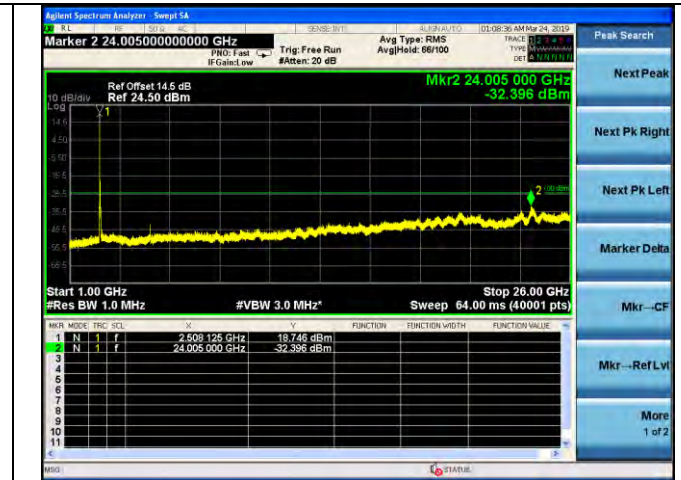

LTE Band 7 _ 10MHz BW _ Low Channel

QPSK

16QAM

64QAM

LTE Band 7 _ 10MHz BW _ Middle Channel

QPSK

16QAM

64QAM

LTE Band 7 _ 10MHz BW _ High Channel

QPSK

16QAM

64QAM

LTE Band 7 _ 15MHz BW _ Low Channel

QPSK

16QAM

64QAM

LTE Band 7 _ 15MHz BW _ Middle Channel

QPSK

16QAM

64QAM

LTE Band 7 _ 15MHz BW _ High Channel

QPSK

16QAM

64QAM