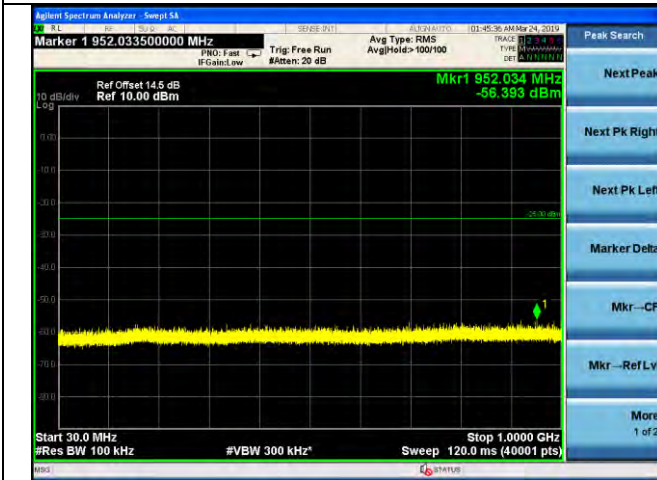

LTE Band 7 _ 10MHz BW _ Low Channel

QPSK

16QAM

64QAM

LTE Band 7 _ 10MHz BW _ Middle Channel

QPSK

16QAM

64QAM

LTE Band 7 _ 10MHz BW _ High Channel

QPSK

16QAM

64QAM

LTE Band 7 _ 15MHz BW _ Low Channel

QPSK

16QAM

64QAM