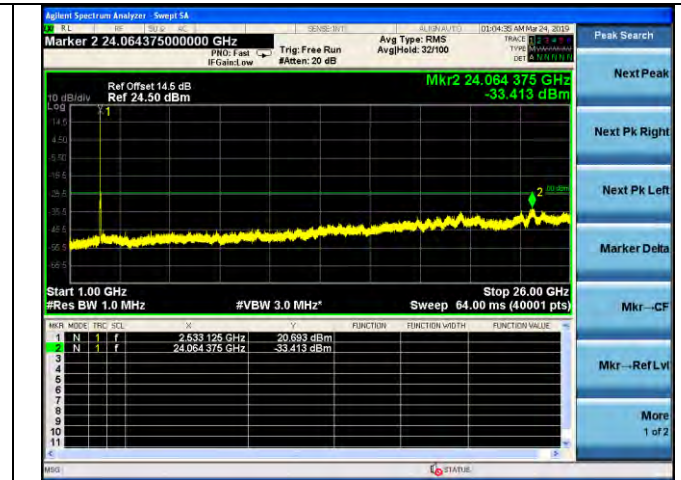

LTE Band 7 _ 5MHz BW _ Middle Channel

QPSK

16QAM

64QAM

LTE Band 7 _ 5MHz BW _ High Channel

QPSK

16QAM

64QAM

LTE Band 7 _ 10MHz BW _ Low Channel

QPSK

16QAM

64QAM

LTE Band 7 _ 10MHz BW _ Middle Channel

QPSK

16QAM

64QAM

LTE Band 7 _ 10MHz BW _ High Channel

QPSK

16QAM

64QAM

LTE Band 7 _ 15MHz BW _ Low Channel

QPSK

16QAM

64QAM