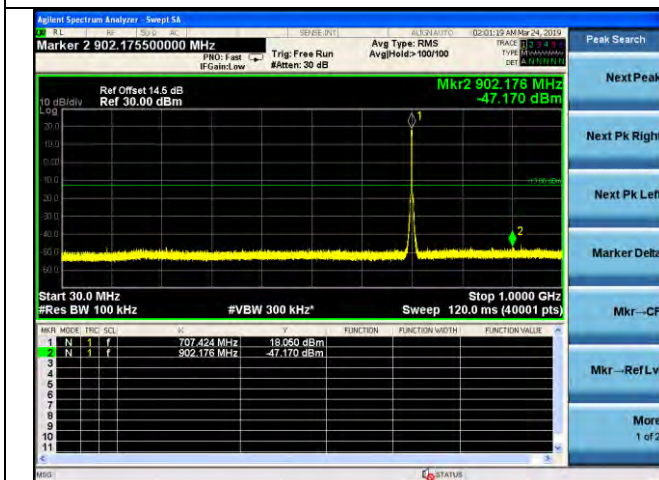

LTE Band 12 _ 1.4MHz BW _ Middle Channel

QPSK

16QAM

64QAM

LTE Band 12 _ 1.4MHz BW _ High Channel

QPSK

16QAM

64QAM

LTE Band 12 _ 3MHz BW _ Low Channel

QPSK

16QAM

64QAM

LTE Band 12 _ 3MHz BW _ Middle Channel

QPSK

16QAM

64QAM

LTE Band 12 _ 3MHz BW _ High Channel

QPSK

16QAM

64QAM

LTE Band 12 _ 5MHz BW _ Low Channel

QPSK

16QAM

64QAM