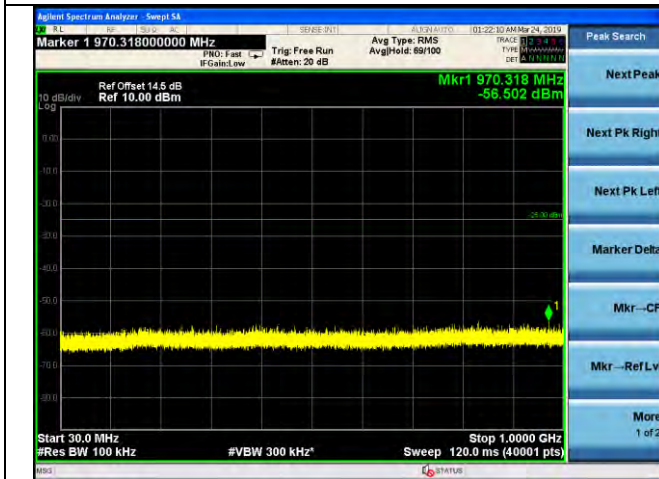

LTE Band 7 _ 15MHz BW _ Middle Channel

QPSK

16QAM

64QAM

LTE Band 7 _ 15MHz BW _ High Channel

QPSK

16QAM

64QAM

LTE Band 7 _ 20MHz BW _ Low Channel

QPSK

16QAM

64QAM

LTE Band 7 _ 20MHz BW _ Middle Channel

QPSK

16QAM

64QAM