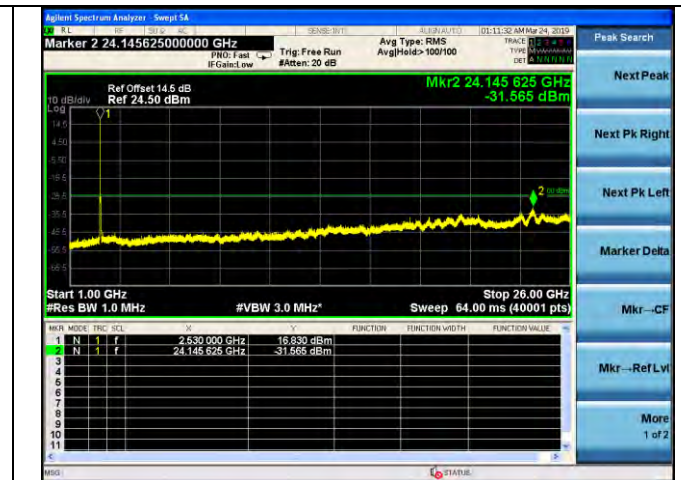

LTE Band 7 _ 10MHz BW _ High Channel

QPSK

16QAM

64QAM

LTE Band 7 _ 15MHz BW _ Low Channel

QPSK

16QAM

64QAM

LTE Band 7 _ 15MHz BW _ Middle Channel

QPSK

16QAM

64QAM

LTE Band 7 _ 15MHz BW _ High Channel

QPSK

16QAM

64QAM

LTE Band 7 _ 20MHz BW _ Low Channel

QPSK

16QAM

64QAM

LTE Band 7 _ 20MHz BW _ Middle Channel

QPSK

16QAM

64QAM