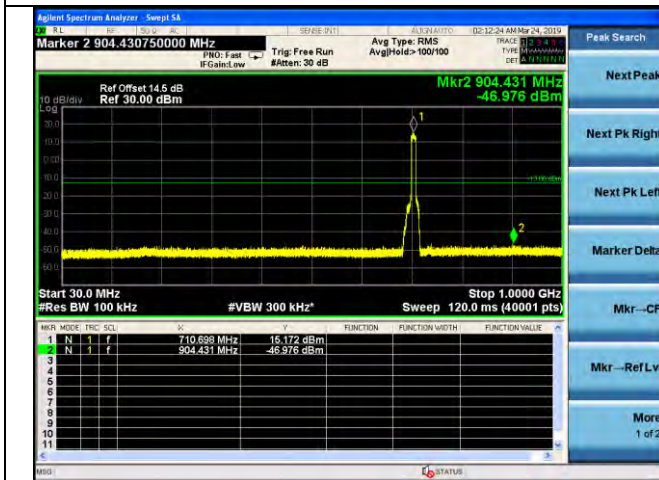

LTE Band 12 _ 5MHz BW _ Middle Channel

QPSK

16QAM

64QAM

LTE Band 12 _ 5MHz BW _ High Channel

QPSK

16QAM

64QAM

LTE Band 12 _ 10MHz BW _ Low Channel

QPSK

16QAM

64QAM

LTE Band 12 _ 10MHz BW _ Middle Channel

QPSK

16QAM

64QAM

LTE Band 12 _ 10MHz BW _ High Channel

QPSK

16QAM

64QAM

LTE Band 13 _ 5MHz BW _ Low Channel

QPSK

16QAM

64QAM