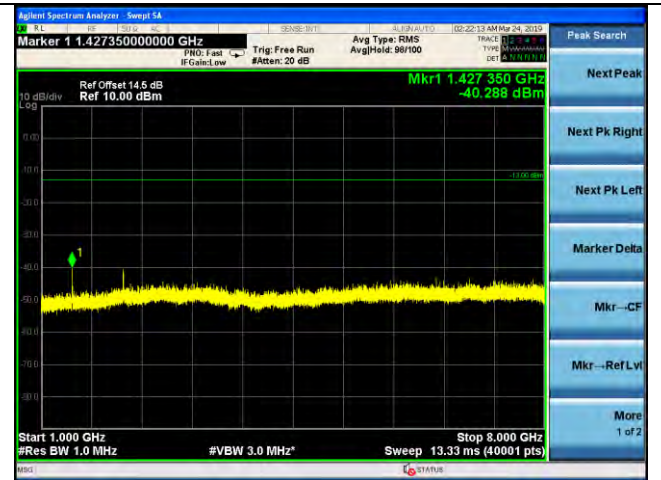

LTE Band 12 _ 3MHz BW _ High Channel

QPSK

16QAM

64QAM

LTE Band 12 _ 5MHz BW _ Low Channel

QPSK

16QAM

64QAM

LTE Band 12 _ 5MHz BW _ Middle Channel

QPSK

16QAM

64QAM

LTE Band 12 _ 5MHz BW _ High Channel

QPSK

16QAM

64QAM

LTE Band 12 _ 10MHz BW _ Low Channel

QPSK

16QAM

64QAM

LTE Band 12 _ 10MHz BW _ Middle Channel

QPSK

16QAM

64QAM