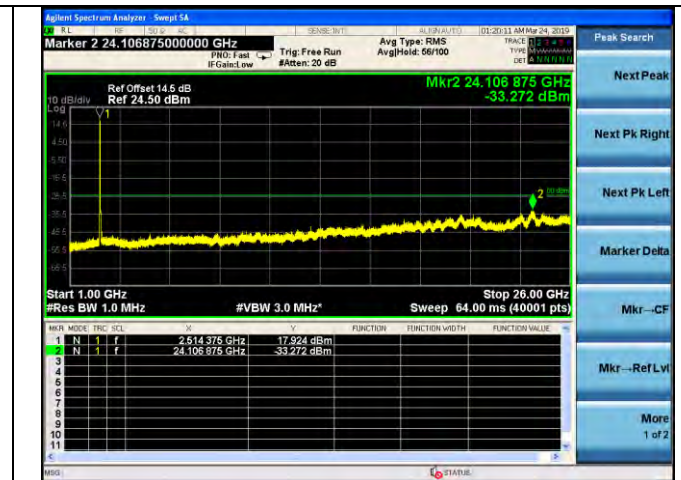

LTE Band 7 _ 20MHz BW _ Low Channel

QPSK

16QAM

64QAM

LTE Band 7 _ 20MHz BW _ Middle Channel

QPSK

16QAM

64QAM

LTE Band 7 _ 20MHz BW _ High Channel

QPSK

16QAM

64QAM

LTE Band 12 _ 1.4MHz BW _ Low Channel

QPSK

16QAM

64QAM