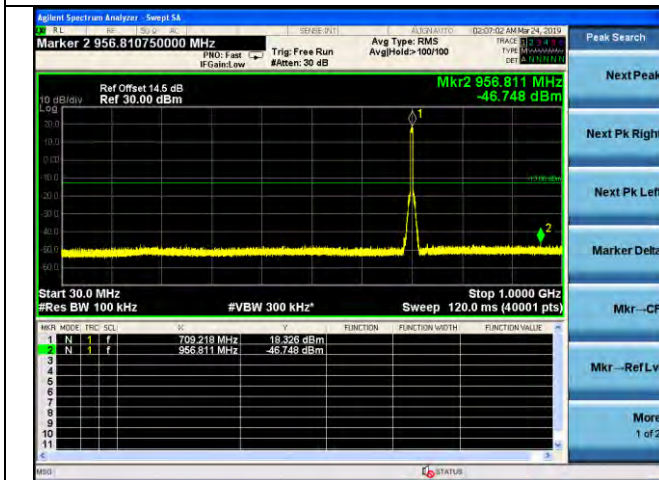

LTE Band 12 _ 3MHz BW _ High Channel

QPSK

16QAM

64QAM

LTE Band 12 _ 5MHz BW _ Low Channel

QPSK

16QAM

64QAM

LTE Band 12 _ 5MHz BW _ Middle Channel

QPSK

16QAM

64QAM

LTE Band 12 _ 5MHz BW _ High Channel

QPSK

16QAM

64QAM