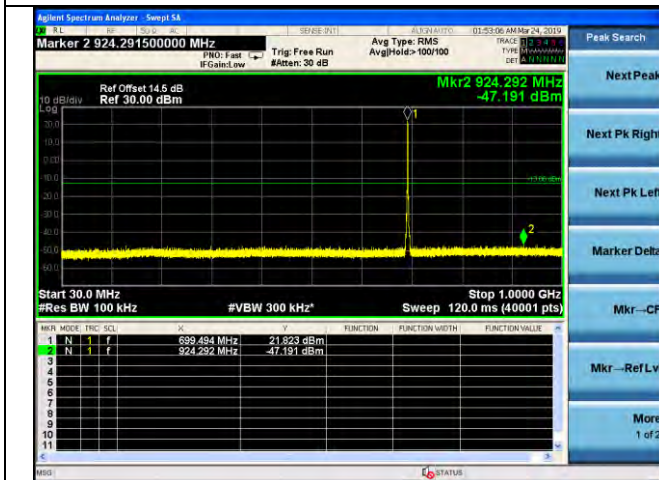

LTE Band 7 _ 20MHz BW _ High Channel

QPSK

16QAM

64QAM

LTE Band 12 _ 1.4MHz BW _ Low Channel

QPSK

16QAM

64QAM

LTE Band 12 _ 1.4MHz BW _ Middle Channel

QPSK

16QAM

64QAM

LTE Band 12 _ 1.4MHz BW _ High Channel

QPSK

16QAM

64QAM