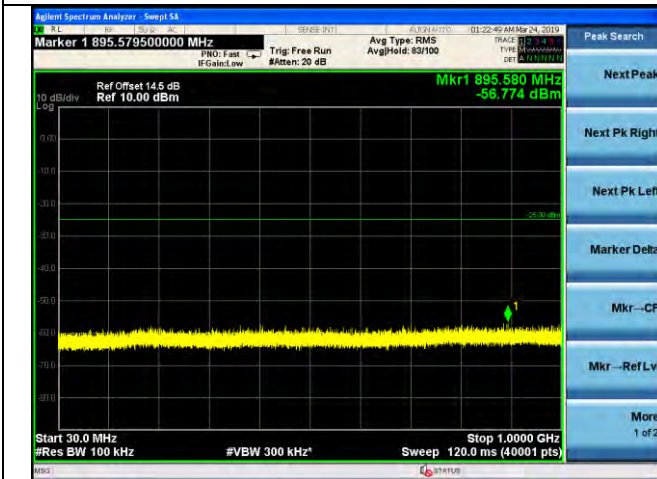

LTE Band 7 _ 5MHz BW _ Middle Channel

QPSK

16QAM

64QAM

LTE Band 7 _ 5MHz BW _ High Channel

QPSK

16QAM

64QAM

LTE Band 7 _ 10MHz BW _ Low Channel

QPSK

16QAM

64QAM

LTE Band 7 _ 10MHz BW _ Middle Channel

QPSK

16QAM

64QAM