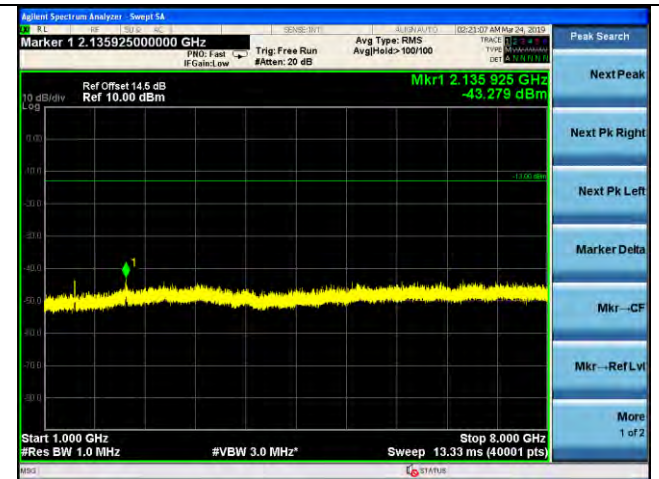

LTE Band 12 _ 5MHz BW _ Middle Channel

QPSK

16QAM

64QAM

LTE Band 12 _ 5MHz BW _ High Channel

QPSK

16QAM

64QAM

LTE Band 12 _ 10MHz BW _ Low Channel

QPSK

16QAM

64QAM

LTE Band 12 _ 10MHz BW _ Middle Channel

QPSK

16QAM

64QAM

LTE Band 12 _ 10MHz BW _ High Channel

QPSK

16QAM

64QAM

LTE Band 13 _ 5MHz BW _ Low Channel

QPSK

16QAM

64QAM