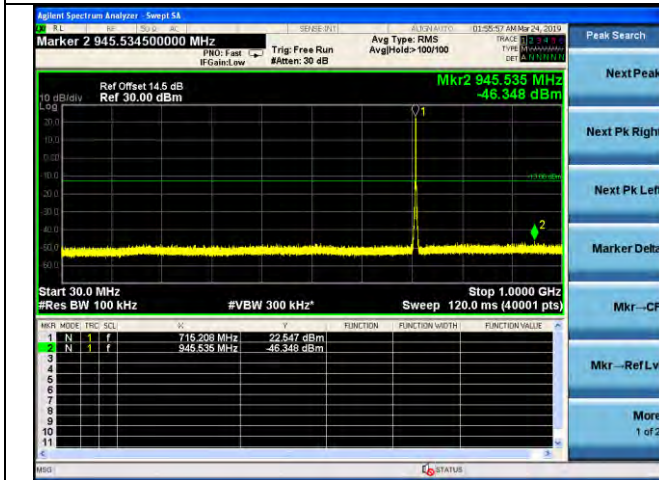

LTE Band 12 _ 1.4MHz BW _ Middle Channel

QPSK

16QAM

64QAM

LTE Band 12 _ 1.4MHz BW _ High Channel

QPSK

16QAM

64QAM

LTE Band 12 _ 3MHz BW _ Low Channel

QPSK

16QAM

64QAM

LTE Band 12 _ 3MHz BW _ Middle Channel

QPSK

16QAM

64QAM