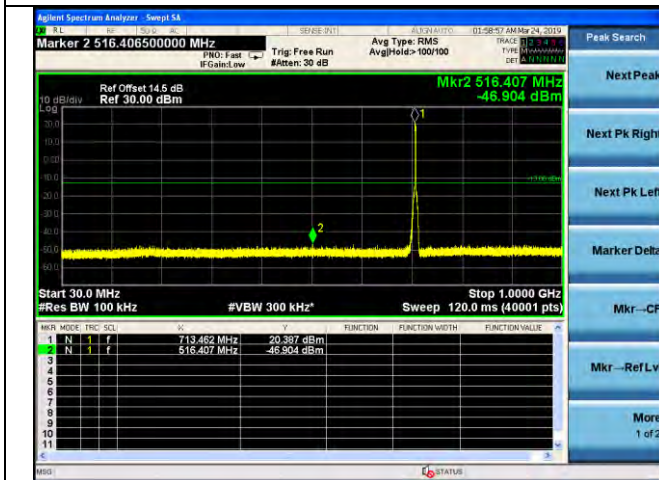

LTE Band 12 _ 1.4MHz BW _ Middle Channel

QPSK

16QAM

64QAM

LTE Band 12 _ 1.4MHz BW _ High Channel

QPSK

16QAM

64QAM

LTE Band 12 _ 3MHz BW _ Low Channel

QPSK

16QAM

64QAM

LTE Band 12 _ 3MHz BW _ Middle Channel

QPSK

16QAM

64QAM

LTE Band 12 _ 3MHz BW _ High Channel

QPSK

16QAM

64QAM

LTE Band 12 _ 5MHz BW _ Low Channel

QPSK

16QAM

64QAM