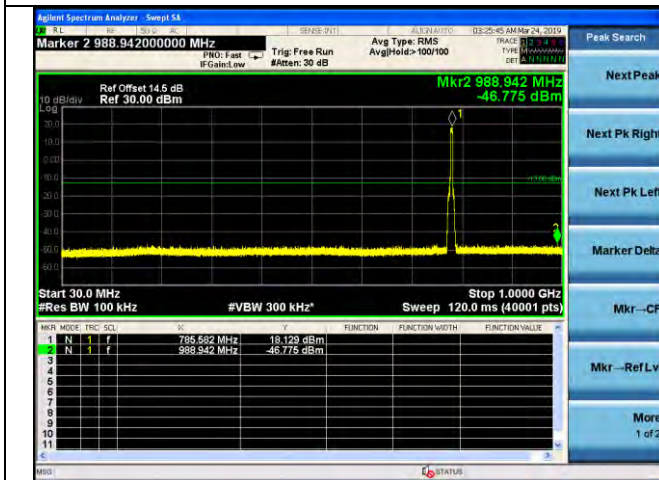

LTE Band 12 _ 10MHz BW _ High Channel

QPSK

16QAM

64QAM

LTE Band 13 _ 5MHz BW _ Low Channel

QPSK

16QAM

64QAM

LTE Band 13 _ 5MHz BW _ Middle Channel

QPSK

16QAM

64QAM

LTE Band 13 _ 5MHz BW _ High Channel

QPSK

16QAM

64QAM