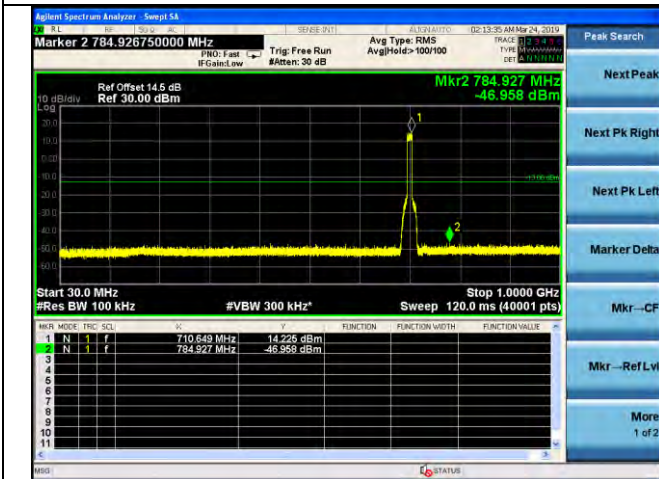

LTE Band 12 _ 5MHz BW _ Middle Channel

QPSK

16QAM

64QAM

LTE Band 12 _ 5MHz BW _ High Channel

QPSK

16QAM

64QAM

LTE Band 12 _ 10MHz BW _ Low Channel

QPSK

16QAM

64QAM

LTE Band 12 _ 10MHz BW _ Middle Channel

QPSK

16QAM

64QAM

LTE Band 12 _ 10MHz BW _ High Channel

QPSK

16QAM

64QAM

LTE Band 13 _ 5MHz BW _ Low Channel

QPSK

16QAM

64QAM