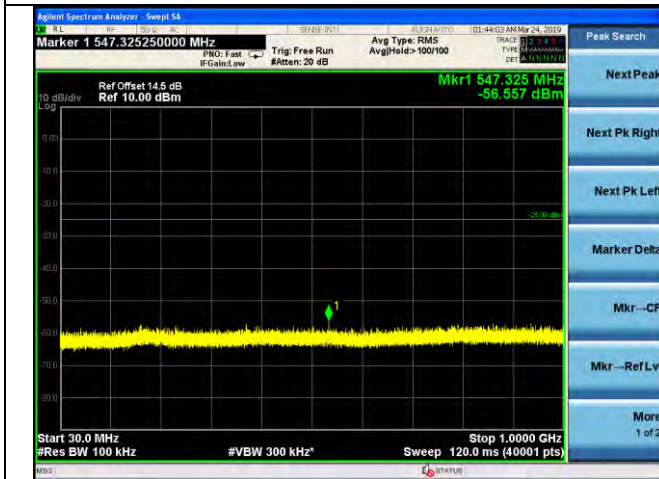

LTE Band 7 _ 10MHz BW _ High Channel

QPSK

16QAM

64QAM

LTE Band 7 _ 15MHz BW _ Low Channel

QPSK

16QAM

64QAM

LTE Band 7 _ 15MHz BW _ Middle Channel

QPSK

16QAM

64QAM

LTE Band 7 _ 15MHz BW _ High Channel

QPSK

16QAM

64QAM