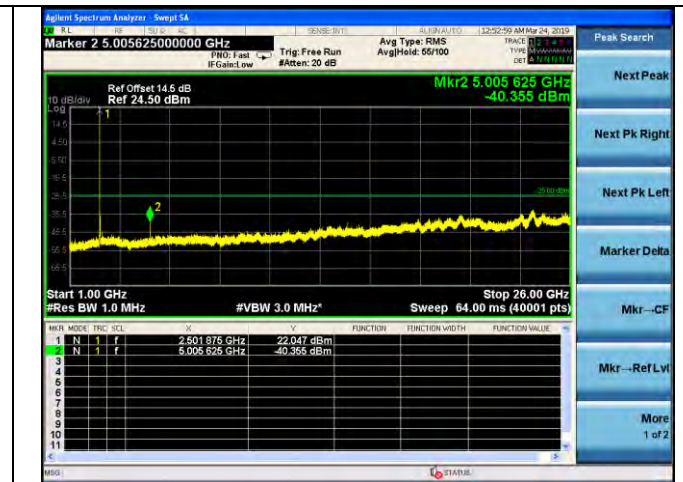

LTE Band 5 _ 10MHz BW _ Low Channel

QPSK

16QAM

64QAM

LTE Band 5 _ 10MHz BW _ Middle Channel

QPSK

16QAM

64QAM

LTE Band 5 _ 10MHz BW _ High Channel

QPSK

16QAM

64QAM

LTE Band 7 _ 5MHz BW _ Low Channel

QPSK

16QAM

64QAM

LTE Band 7 _ 5MHz BW _ Middle Channel

QPSK

16QAM

64QAM

LTE Band 7 _ 5MHz BW _ High Channel

QPSK

16QAM

64QAM