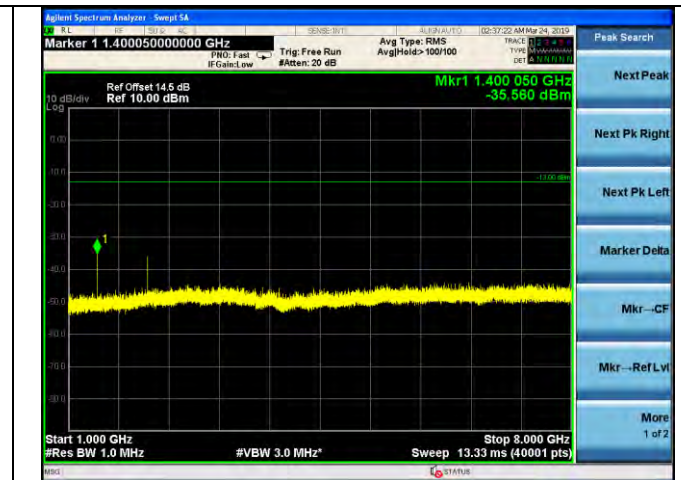

LTE Band 7 _ 20MHz BW _ High Channel

QPSK

16QAM

64QAM

LTE Band 12 _ 1.4MHz BW _ Low Channel

QPSK

16QAM

64QAM

LTE Band 12 _ 1.4MHz BW _ Middle Channel

QPSK

16QAM

64QAM

LTE Band 12 _ 1.4MHz BW _ High Channel

QPSK

16QAM

64QAM