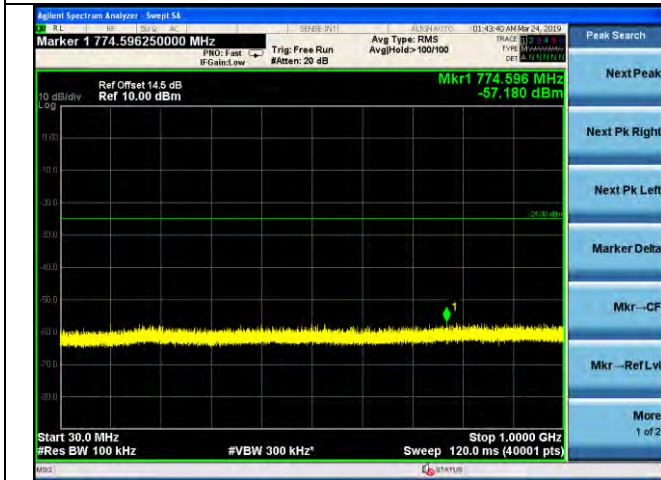

LTE Band 7 _ 10MHz BW _ High Channel

QPSK

16QAM

64QAM

LTE Band 7 _ 15MHz BW _ Low Channel

QPSK

16QAM

64QAM

LTE Band 7 _ 15MHz BW _ Middle Channel

QPSK

16QAM

64QAM

LTE Band 7 _ 15MHz BW _ High Channel

QPSK

16QAM

64QAM