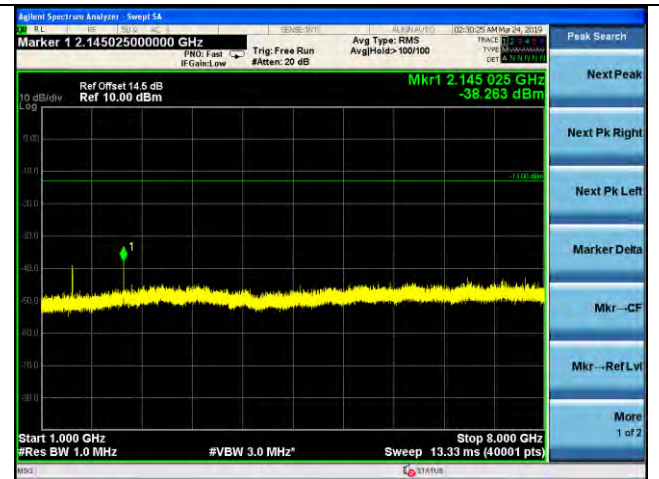

LTE Band 12 _ 1.4MHz BW _ Middle Channel

QPSK

16QAM

64QAM

LTE Band 12 _ 1.4MHz BW _ High Channel

QPSK

16QAM

64QAM

LTE Band 12 _ 3MHz BW _ Low Channel

QPSK

16QAM

64QAM

LTE Band 12 _ 3MHz BW _ Middle Channel

QPSK

16QAM

64QAM

LTE Band 12 _ 3MHz BW _ High Channel

QPSK

16QAM

64QAM

LTE Band 12 _ 5MHz BW _ Low Channel

QPSK

16QAM

64QAM