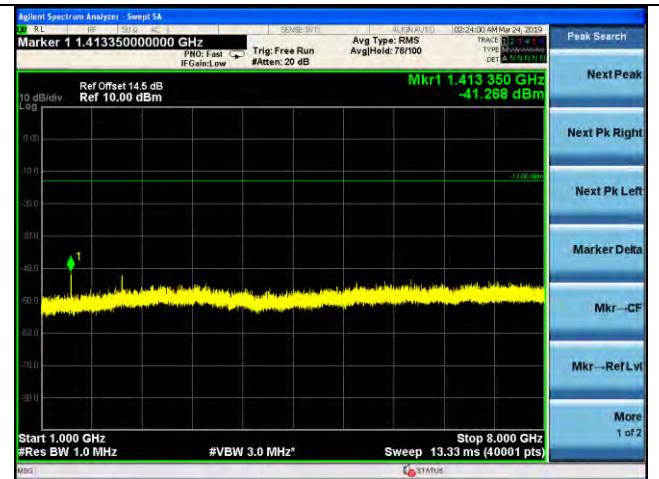

LTE Band 12 _ 3MHz BW _ High Channel

QPSK

16QAM

64QAM

LTE Band 12 _ 5MHz BW _ Low Channel

QPSK

16QAM

64QAM

LTE Band 12 _ 5MHz BW _ Middle Channel

QPSK

16QAM

64QAM

LTE Band 12 _ 5MHz BW _ High Channel

QPSK

16QAM

64QAM