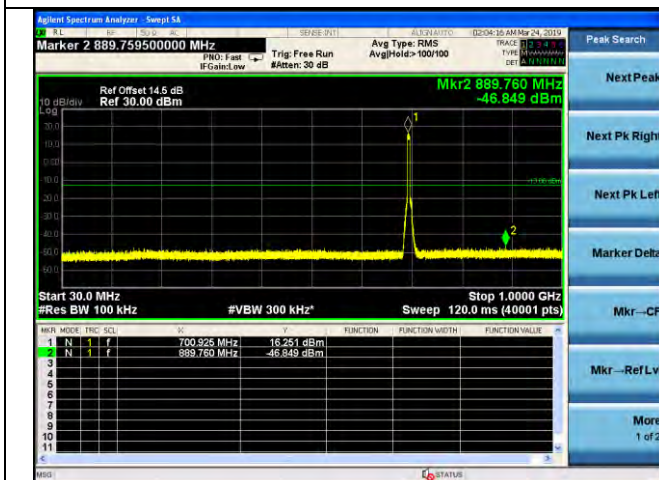

LTE Band 12 _ 3MHz BW _ High Channel

QPSK

16QAM

64QAM

LTE Band 12 _ 5MHz BW _ Low Channel

QPSK

16QAM

64QAM

LTE Band 12 _ 5MHz BW _ Middle Channel

QPSK

16QAM

64QAM

LTE Band 12 _ 5MHz BW _ High Channel

QPSK

16QAM

64QAM