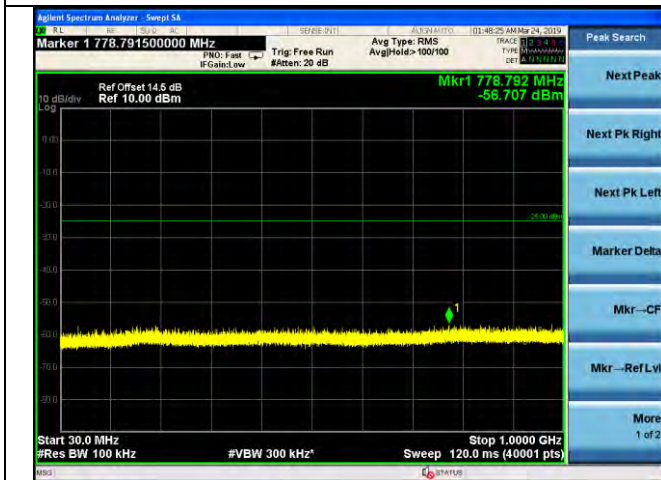

LTE Band 7 _ 10MHz BW _ High Channel

QPSK

16QAM

64QAM

LTE Band 7 _ 15MHz BW _ Low Channel

QPSK

16QAM

64QAM

LTE Band 7 _ 15MHz BW _ Middle Channel

QPSK

16QAM

64QAM

LTE Band 7 _ 15MHz BW _ High Channel

QPSK

16QAM

64QAM