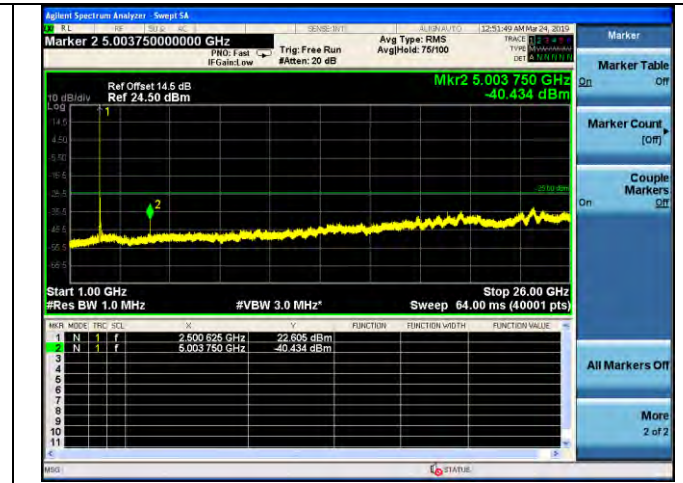

LTE Band 5 _ 10MHz BW _ Low Channel

QPSK

16QAM

64QAM

LTE Band 5 _ 10MHz BW _ Middle Channel

QPSK

16QAM

64QAM

LTE Band 5 _ 10MHz BW _ High Channel

QPSK

16QAM

64QAM

LTE Band 7 _ 5MHz BW _ Low Channel

QPSK

16QAM

64QAM

LTE Band 7 _ 5MHz BW _ Middle Channel

QPSK

16QAM

64QAM

LTE Band 7 _ 5MHz BW _ High Channel

QPSK

16QAM

64QAM