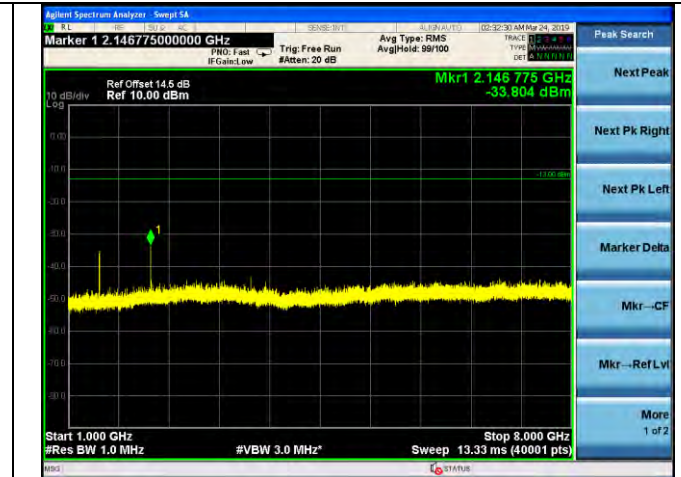

LTE Band 7 _ 20MHz BW _ High Channel

QPSK

16QAM

64QAM

LTE Band 12 _ 1.4MHz BW _ Low Channel

QPSK

16QAM

64QAM

LTE Band 12 _ 1.4MHz BW _ Middle Channel

QPSK

16QAM

64QAM

LTE Band 12 _ 1.4MHz BW _ High Channel

QPSK

16QAM

64QAM

LTE Band 12 _ 3MHz BW _ Low Channel

QPSK

16QAM

64QAM

LTE Band 12 _ 3MHz BW _ Middle Channel

QPSK

16QAM

64QAM