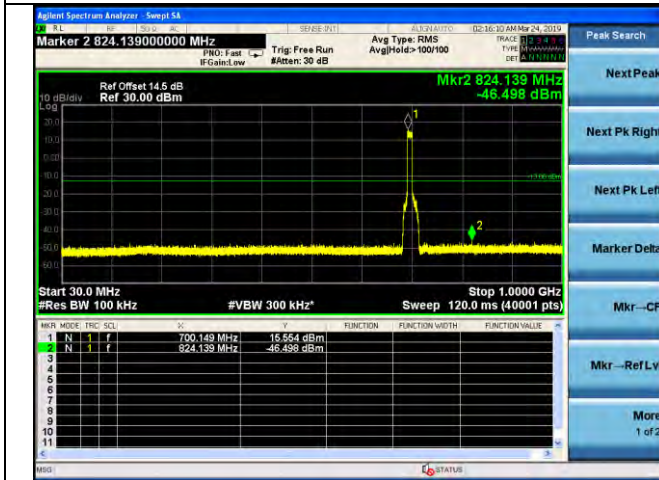

LTE Band 12 _ 5MHz BW _ Middle Channel

QPSK

16QAM

64QAM

LTE Band 12 _ 5MHz BW _ High Channel

QPSK

16QAM

64QAM

LTE Band 12 _ 10MHz BW _ Low Channel

QPSK

16QAM

64QAM

LTE Band 12 _ 10MHz BW _ Middle Channel

QPSK

16QAM

64QAM