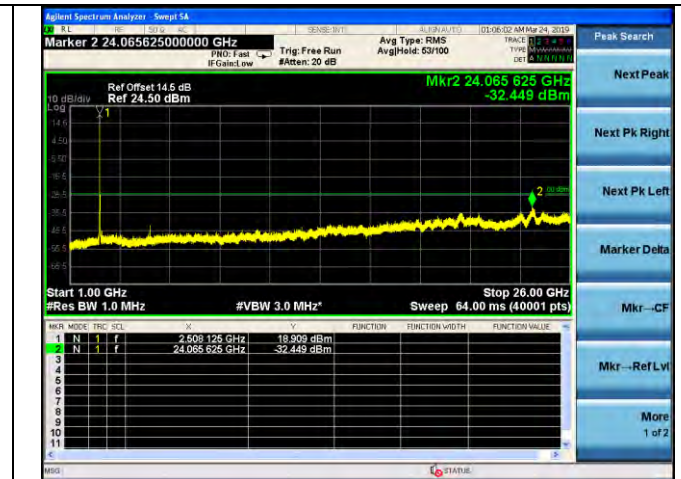

LTE Band 5 _ 10MHz BW _ High Channel

QPSK

16QAM

64QAM

LTE Band 7 _ 5MHz BW _ Low Channel

QPSK

16QAM

64QAM

LTE Band 7 _ 5MHz BW _ Middle Channel

QPSK

16QAM

64QAM

LTE Band 7 _ 5MHz BW _ High Channel

QPSK

16QAM

64QAM

LTE Band 7 _ 10MHz BW _ Low Channel

QPSK

16QAM

64QAM

LTE Band 7 _ 10MHz BW _ Middle Channel

QPSK

16QAM

64QAM