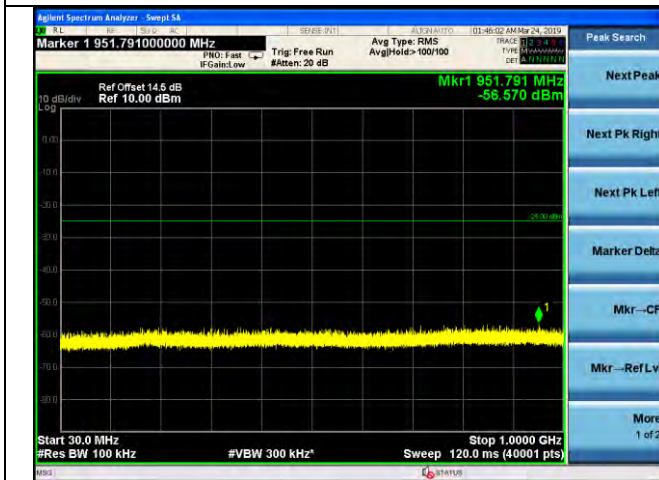

LTE Band 7 _ 15MHz BW _ Middle Channel

QPSK

16QAM

64QAM

LTE Band 7 _ 15MHz BW _ High Channel

QPSK

16QAM

64QAM

LTE Band 7 _ 20MHz BW _ Low Channel

QPSK

16QAM

64QAM

LTE Band 7 _ 20MHz BW _ Middle Channel

QPSK

16QAM

64QAM