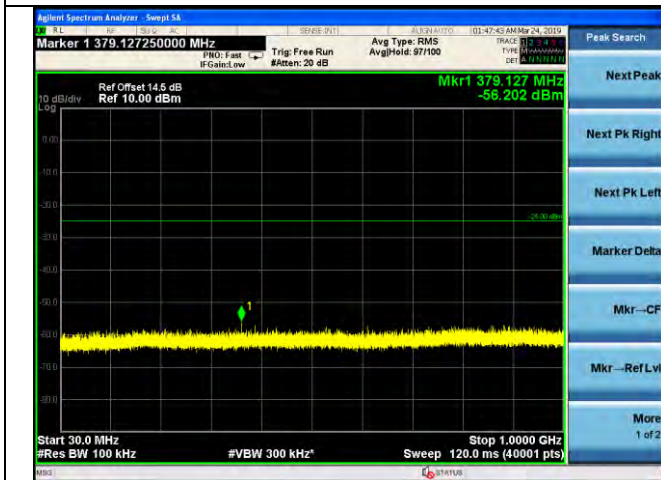

LTE Band 7 _ 10MHz BW _ High Channel

QPSK

16QAM

64QAM

LTE Band 7 _ 15MHz BW _ Low Channel

QPSK

16QAM

64QAM

LTE Band 7 _ 15MHz BW _ Middle Channel

QPSK

16QAM

64QAM

LTE Band 7 _ 15MHz BW _ High Channel

QPSK

16QAM

64QAM