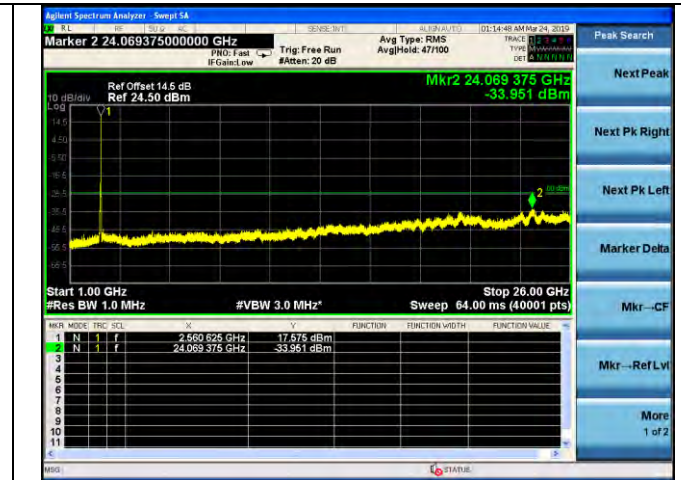

LTE Band 7 _ 20MHz BW _ Low Channel

QPSK

16QAM

64QAM

LTE Band 7 _ 20MHz BW _ Middle Channel

QPSK

16QAM

64QAM

LTE Band 7 _ 20MHz BW _ High Channel

QPSK

16QAM

64QAM

LTE Band 12 _ 1.4MHz BW _ Low Channel

QPSK

16QAM

64QAM