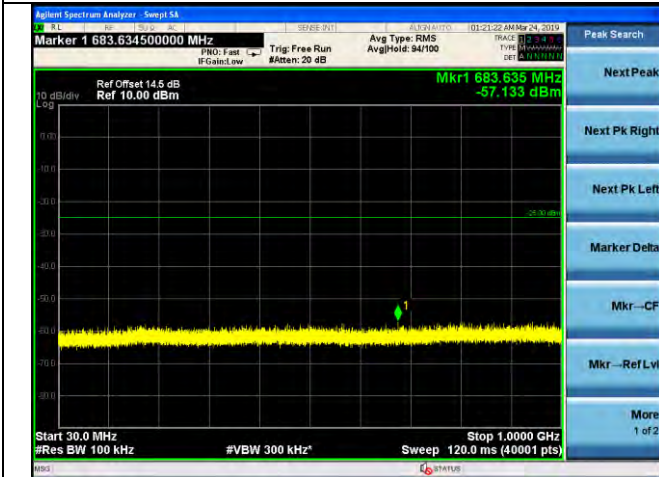

LTE Band 7 _ 5MHz BW _ Middle Channel

QPSK

16QAM

64QAM

LTE Band 7 _ 5MHz BW _ High Channel

QPSK

16QAM

64QAM

LTE Band 7 _ 10MHz BW _ Low Channel

QPSK

16QAM

64QAM

LTE Band 7 _ 10MHz BW _ Middle Channel

QPSK

16QAM

64QAM