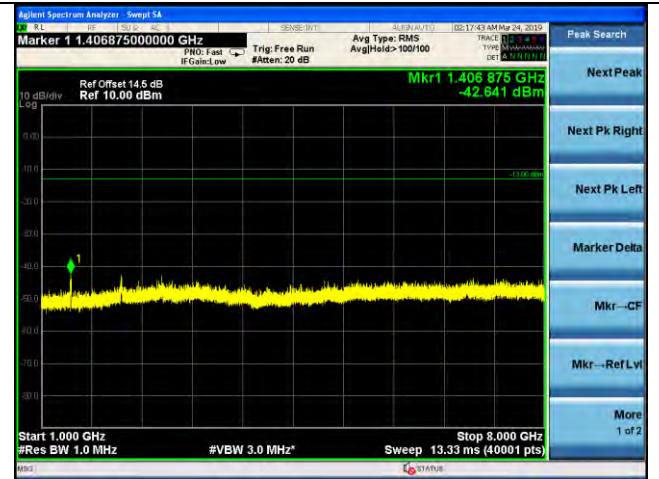

LTE Band 12 _ 5MHz BW _ Middle Channel

QPSK

16QAM

64QAM

LTE Band 12 _ 5MHz BW _ High Channel

QPSK

16QAM

64QAM

LTE Band 12 _ 10MHz BW _ Low Channel

QPSK

16QAM

64QAM

LTE Band 12 _ 10MHz BW _ Middle Channel

QPSK

16QAM

64QAM