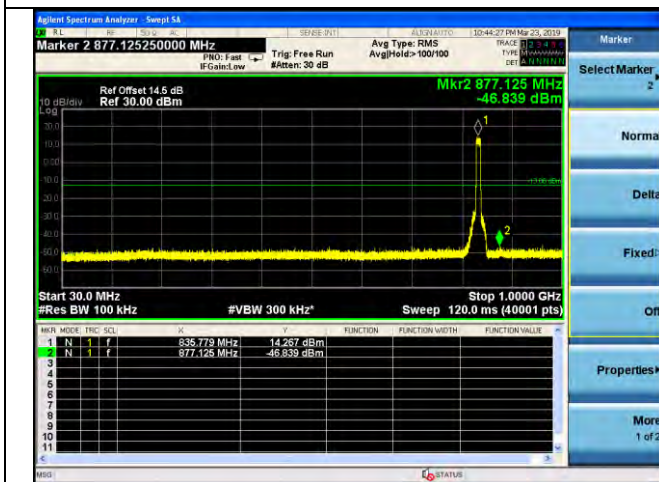

LTE Band 5 _ 10MHz BW _ Low Channel

QPSK

16QAM

64QAM

LTE Band 5 _ 10MHz BW _ Middle Channel

QPSK

16QAM

64QAM

LTE Band 5 _ 10MHz BW _ High Channel

QPSK

16QAM

64QAM

LTE Band 7 _ 5MHz BW _ Low Channel

QPSK

16QAM

64QAM