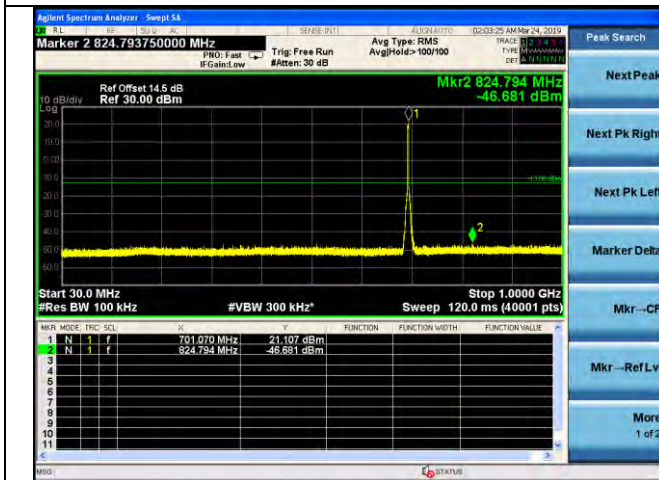

LTE Band 12 _ 1.4MHz BW _ Middle Channel

QPSK

16QAM

64QAM

LTE Band 12 _ 1.4MHz BW _ High Channel

QPSK

16QAM

64QAM

LTE Band 12 _ 3MHz BW _ Low Channel

QPSK

16QAM

64QAM

LTE Band 12 _ 3MHz BW _ Middle Channel

QPSK

16QAM

64QAM