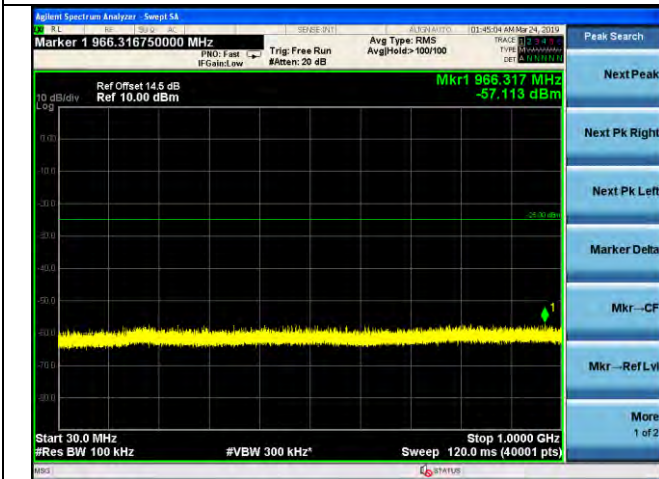

LTE Band 7 _ 15MHz BW _ Middle Channel

QPSK

16QAM

64QAM

LTE Band 7 _ 15MHz BW _ High Channel

QPSK

16QAM

64QAM

LTE Band 7 _ 20MHz BW _ Low Channel

QPSK

16QAM

64QAM

LTE Band 7 _ 20MHz BW _ Middle Channel

QPSK

16QAM

64QAM