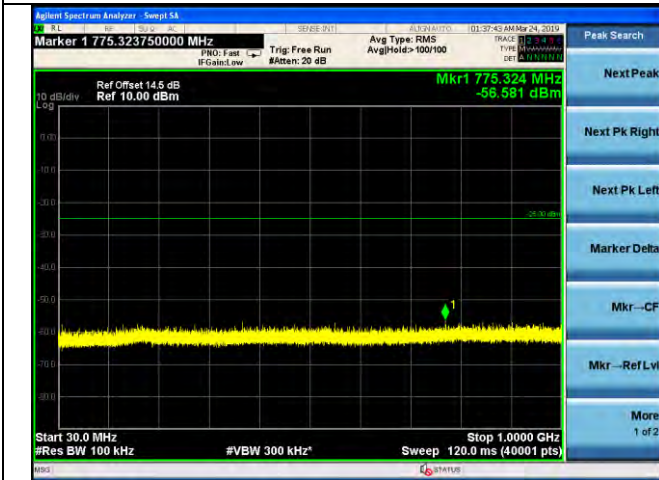

LTE Band 5 _ 10MHz BW _ High Channel

QPSK

16QAM

64QAM

LTE Band 7 _ 5MHz BW _ Low Channel

QPSK

16QAM

64QAM

LTE Band 7 _ 5MHz BW _ Middle Channel

QPSK

16QAM

64QAM

LTE Band 7 _ 5MHz BW _ High Channel

QPSK

16QAM

64QAM

LTE Band 7 _ 10MHz BW _ Low Channel

QPSK

16QAM

64QAM

LTE Band 7 _ 10MHz BW _ Middle Channel

QPSK

16QAM

64QAM