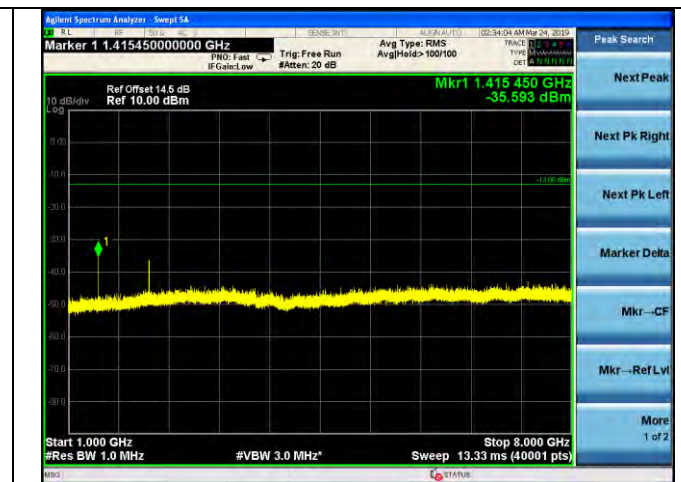

LTE Band 12 _ 1.4MHz BW _ Middle Channel

QPSK

16QAM

64QAM

LTE Band 12 _ 1.4MHz BW _ High Channel

QPSK

16QAM

64QAM

LTE Band 12 _ 3MHz BW _ Low Channel

QPSK

16QAM

64QAM

LTE Band 12 _ 3MHz BW _ Middle Channel

QPSK

16QAM

64QAM