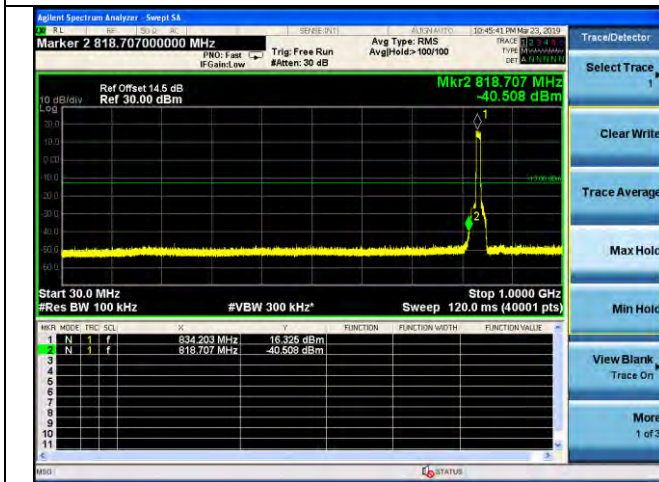

LTE Band 5 _ 10MHz BW _ Low Channel

QPSK

16QAM

64QAM

LTE Band 5 _ 10MHz BW _ Middle Channel

QPSK

16QAM

64QAM

LTE Band 5 _ 10MHz BW _ High Channel

QPSK

16QAM

64QAM

LTE Band 7 _ 5MHz BW _ Low Channel

QPSK

16QAM

64QAM