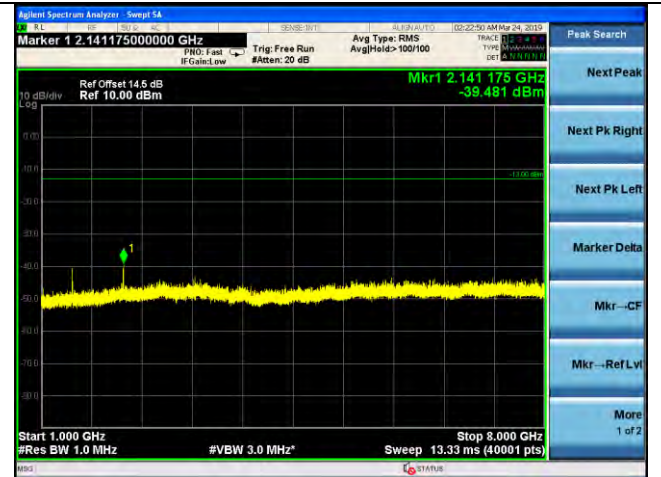

LTE Band 12 _ 5MHz BW _ Middle Channel

QPSK

16QAM

64QAM

LTE Band 12 _ 5MHz BW _ High Channel

QPSK

16QAM

64QAM

LTE Band 12 _ 10MHz BW _ Low Channel

QPSK

16QAM

64QAM

LTE Band 12 _ 10MHz BW _ Middle Channel

QPSK

16QAM

64QAM