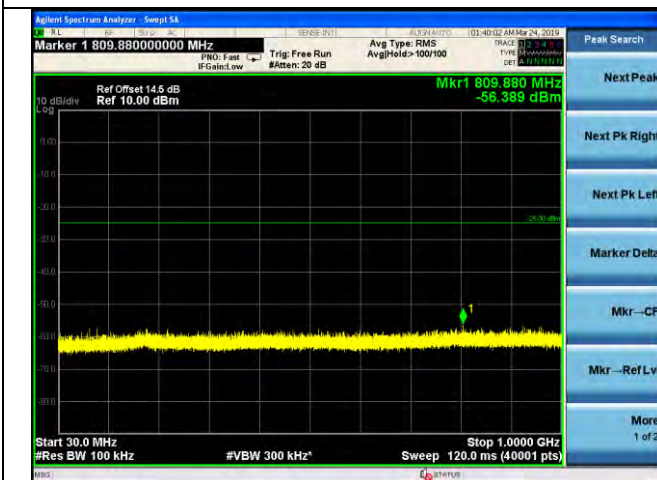

LTE Band 7 _ 20MHz BW _ Low Channel

QPSK

16QAM

64QAM

LTE Band 7 _ 20MHz BW _ Middle Channel

QPSK

16QAM

64QAM

LTE Band 7 _ 20MHz BW _ High Channel

QPSK

16QAM

64QAM

LTE Band 12 _ 1.4MHz BW _ Low Channel

QPSK

16QAM

64QAM