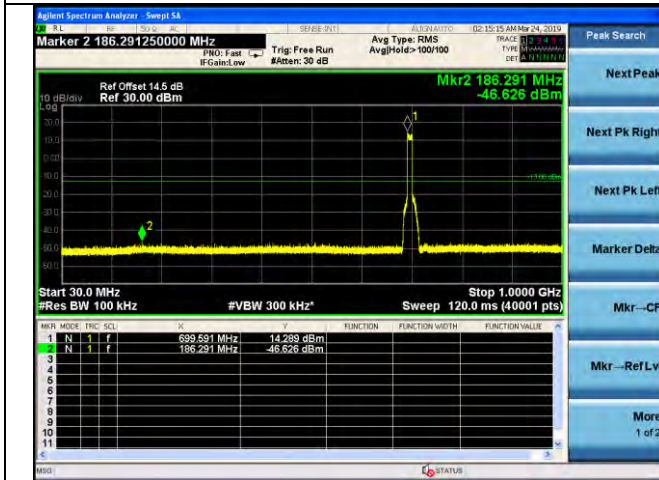

LTE Band 12 _ 5MHz BW _ Middle Channel

QPSK

16QAM

64QAM

LTE Band 12 _ 5MHz BW _ High Channel

QPSK

16QAM

64QAM

LTE Band 12 _ 10MHz BW _ Low Channel

QPSK

16QAM

64QAM

LTE Band 12 _ 10MHz BW _ Middle Channel

QPSK

16QAM

64QAM

LTE Band 12 _ 10MHz BW _ High Channel

QPSK

16QAM

64QAM

LTE Band 13 _ 5MHz BW _ Low Channel

QPSK

16QAM

64QAM