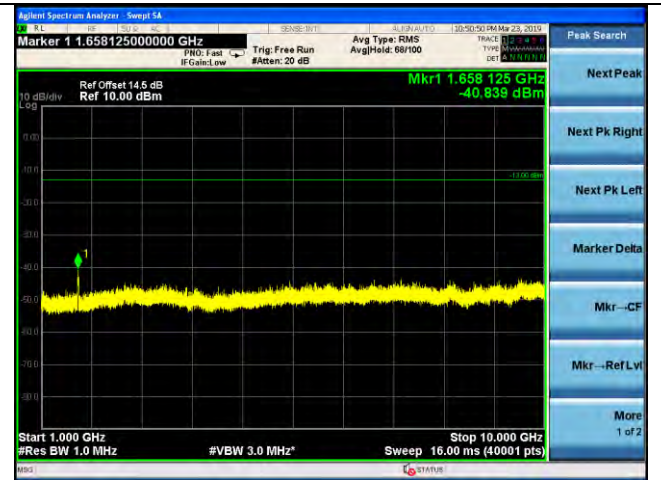

LTE Band 5 _ 10MHz BW _ Low Channel

QPSK

16QAM

64QAM

LTE Band 5 _ 10MHz BW _ Middle Channel

QPSK

16QAM

64QAM

LTE Band 5 _ 10MHz BW _ High Channel

QPSK

16QAM

64QAM

LTE Band 7 _ 5MHz BW _ Low Channel

QPSK

16QAM

64QAM