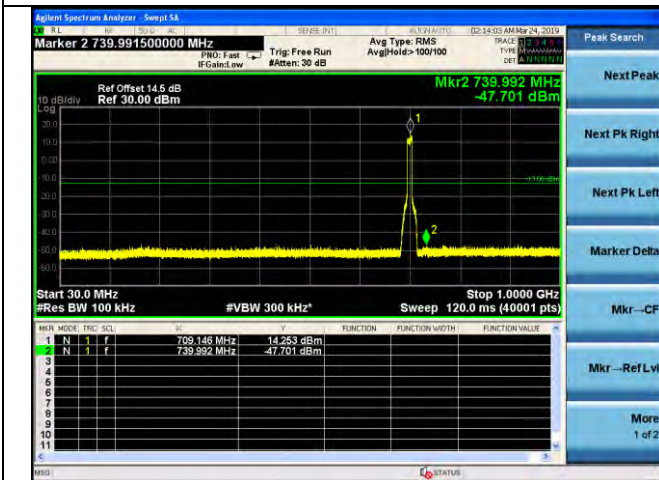

LTE Band 12 _ 5MHz BW _ Middle Channel

QPSK

16QAM

64QAM

LTE Band 12 _ 5MHz BW _ High Channel

QPSK

16QAM

64QAM

LTE Band 12 _ 10MHz BW _ Low Channel

QPSK

16QAM

64QAM

LTE Band 12 _ 10MHz BW _ Middle Channel

QPSK

16QAM

64QAM

LTE Band 12 _ 10MHz BW _ High Channel

QPSK

16QAM

64QAM

LTE Band 13 _ 5MHz BW _ Low Channel

QPSK

16QAM

64QAM