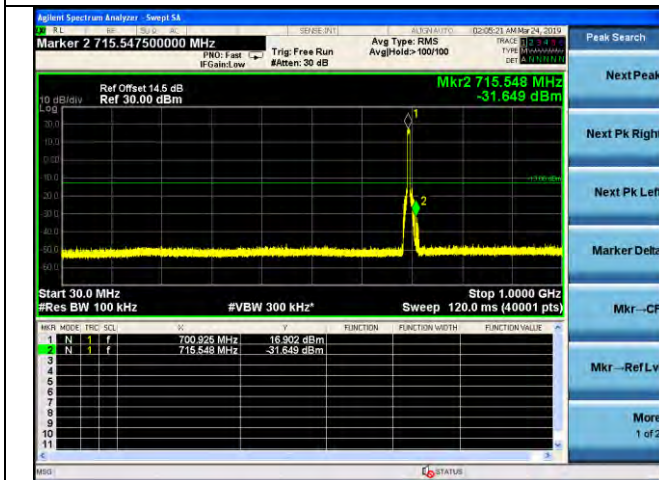

LTE Band 12 _ 3MHz BW _ Low Channel

QPSK

16QAM

64QAM

LTE Band 12 _ 3MHz BW _ Middle Channel

QPSK

16QAM

64QAM

LTE Band 12 _ 3MHz BW _ High Channel

QPSK

16QAM

64QAM

LTE Band 12 _ 5MHz BW _ Low Channel

QPSK

16QAM

64QAM

LTE Band 12 _ 5MHz BW _ Middle Channel

QPSK

16QAM

64QAM

LTE Band 12 _ 5MHz BW _ High Channel

QPSK

16QAM

64QAM