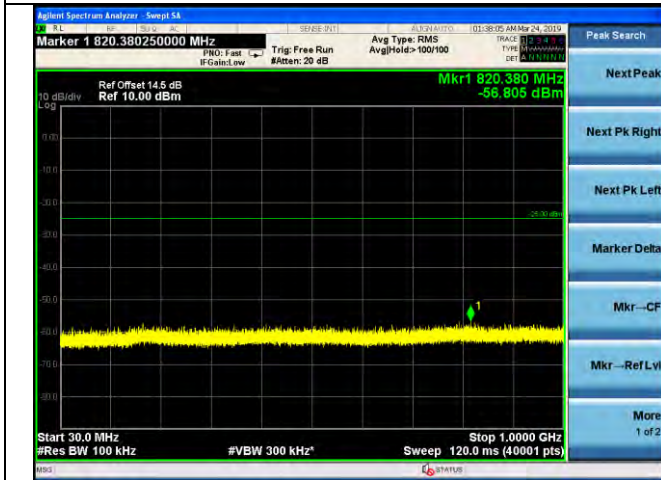

LTE Band 7 _ 5MHz BW _ Middle Channel

QPSK

16QAM

64QAM

LTE Band 7 _ 5MHz BW _ High Channel

QPSK

16QAM

64QAM

LTE Band 7 _ 10MHz BW _ Low Channel

QPSK

16QAM

64QAM

LTE Band 7 _ 10MHz BW _ Middle Channel

QPSK

16QAM

64QAM

LTE Band 7 _ 10MHz BW _ High Channel

QPSK

16QAM

64QAM

LTE Band 7 _ 15MHz BW _ Low Channel

QPSK

16QAM

64QAM