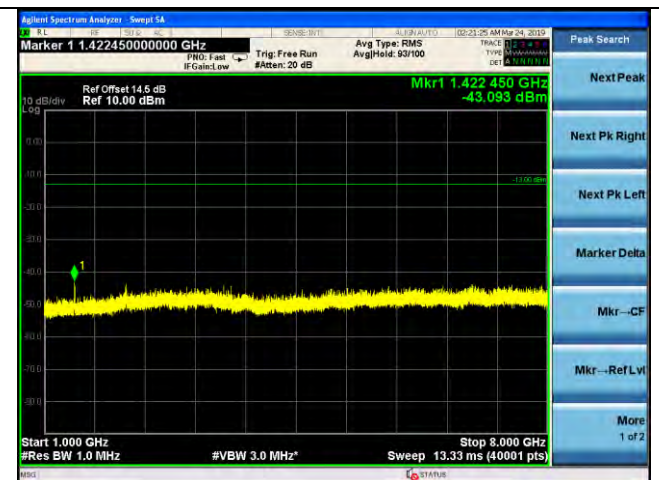

LTE Band 12 _ 10MHz BW _ Low Channel

QPSK

16QAM

64QAM

LTE Band 12 _ 10MHz BW _ Middle Channel

QPSK

16QAM

64QAM

LTE Band 12 _ 10MHz BW _ High Channel

QPSK

16QAM

64QAM

LTE Band 13 _ 5MHz BW _ Low Channel

QPSK

16QAM

64QAM

LTE Band 13 _ 5MHz BW _ Middle Channel

QPSK

16QAM

64QAM

LTE Band 13 _ 5MHz BW _ High Channel

QPSK

16QAM

64QAM