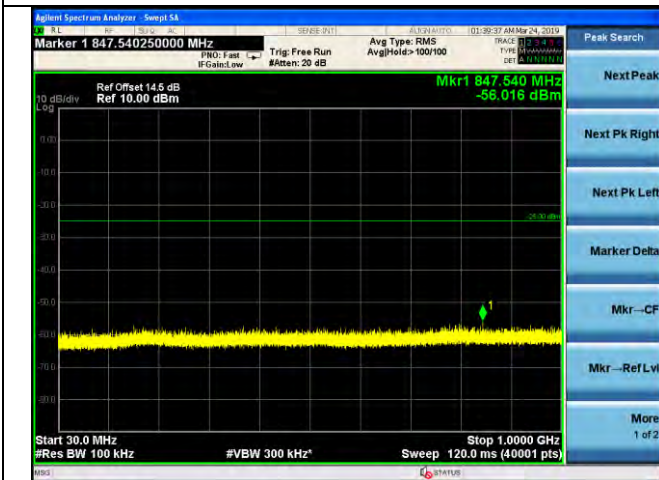

LTE Band 5 _ 10MHz BW _ High Channel

QPSK

16QAM

64QAM

LTE Band 7 _ 5MHz BW _ Low Channel

QPSK

16QAM

64QAM

LTE Band 7 _ 5MHz BW _ Middle Channel

QPSK

16QAM

64QAM

LTE Band 7 _ 5MHz BW _ High Channel

QPSK

16QAM

64QAM

LTE Band 7 _ 10MHz BW _ Low Channel

QPSK

16QAM

64QAM

LTE Band 7 _ 10MHz BW _ Middle Channel

QPSK

16QAM

64QAM