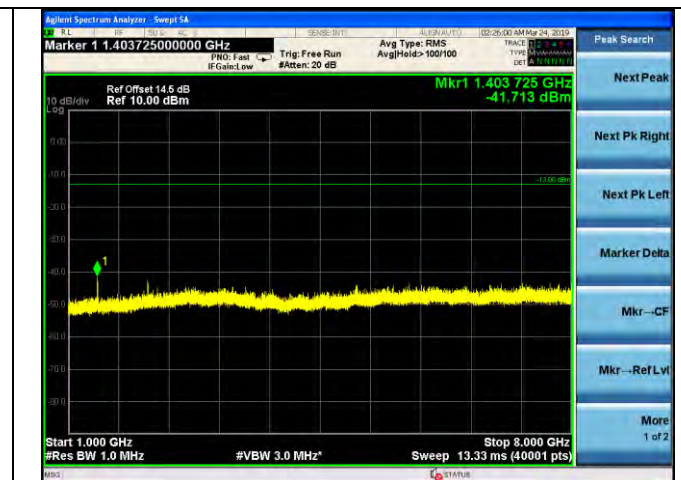

LTE Band 12 _ 3MHz BW _ Low Channel

QPSK

16QAM

64QAM

LTE Band 12 _ 3MHz BW _ Middle Channel

QPSK

16QAM

64QAM

LTE Band 12 _ 3MHz BW _ High Channel

QPSK

16QAM

64QAM

LTE Band 12 _ 5MHz BW _ Low Channel

QPSK

16QAM

64QAM

LTE Band 12 _ 5MHz BW _ Middle Channel

QPSK

16QAM

64QAM

LTE Band 12 _ 5MHz BW _ High Channel

QPSK

16QAM

64QAM