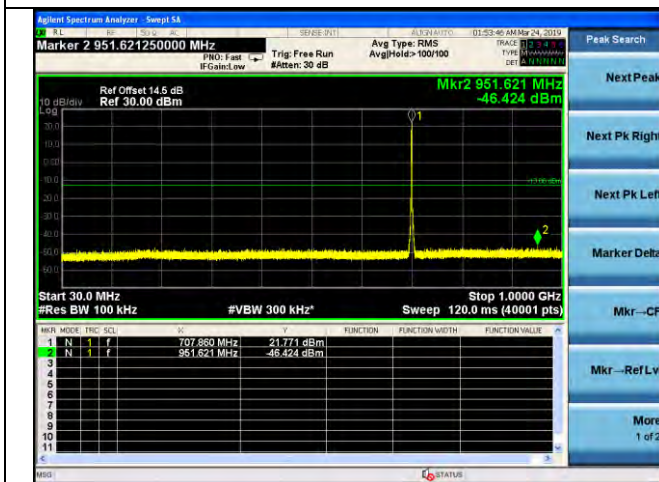

LTE Band 12 _ 1.4MHz BW _ Middle Channel

QPSK

16QAM

64QAM

LTE Band 12 _ 1.4MHz BW _ High Channel

QPSK

16QAM

64QAM

LTE Band 12 _ 3MHz BW _ Low Channel

QPSK

16QAM

64QAM

LTE Band 12 _ 3MHz BW _ Middle Channel

QPSK

16QAM

64QAM