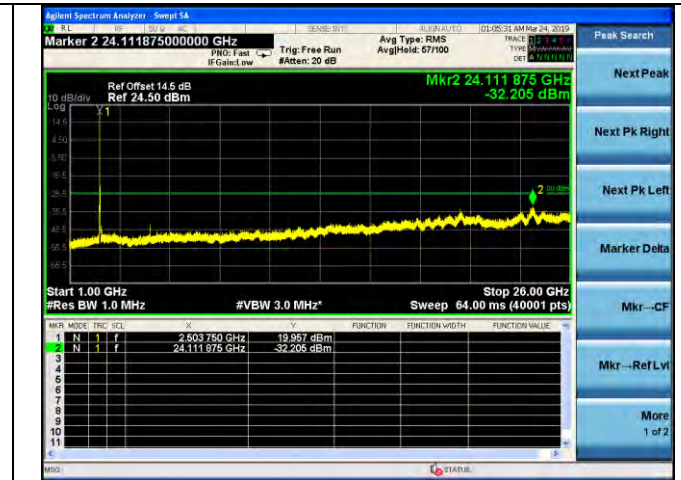

LTE Band 5 _ 10MHz BW _ High Channel

QPSK

16QAM

64QAM

LTE Band 7 _ 5MHz BW _ Low Channel

QPSK

16QAM

64QAM

LTE Band 7 _ 5MHz BW _ Middle Channel

QPSK

16QAM

64QAM

LTE Band 7 _ 5MHz BW _ High Channel

QPSK

16QAM

64QAM

LTE Band 7 _ 10MHz BW _ Low Channel

QPSK

16QAM

64QAM

LTE Band 7 _ 10MHz BW _ Middle Channel

QPSK

16QAM

64QAM