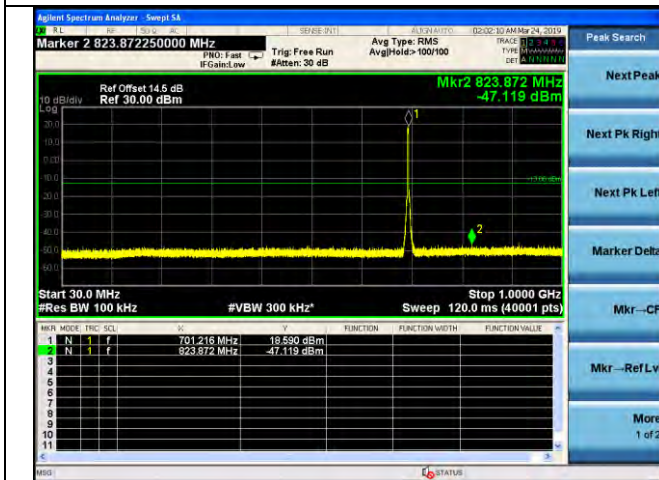

LTE Band 12 _ 1.4MHz BW _ Middle Channel

QPSK

16QAM

64QAM

LTE Band 12 _ 1.4MHz BW _ High Channel

QPSK

16QAM

64QAM

LTE Band 12 _ 3MHz BW _ Low Channel

QPSK

16QAM

64QAM

LTE Band 12 _ 3MHz BW _ Middle Channel

QPSK

16QAM

64QAM

LTE Band 12 _ 3MHz BW _ High Channel

QPSK

16QAM

64QAM

LTE Band 12 _ 5MHz BW _ Low Channel

QPSK

16QAM

64QAM