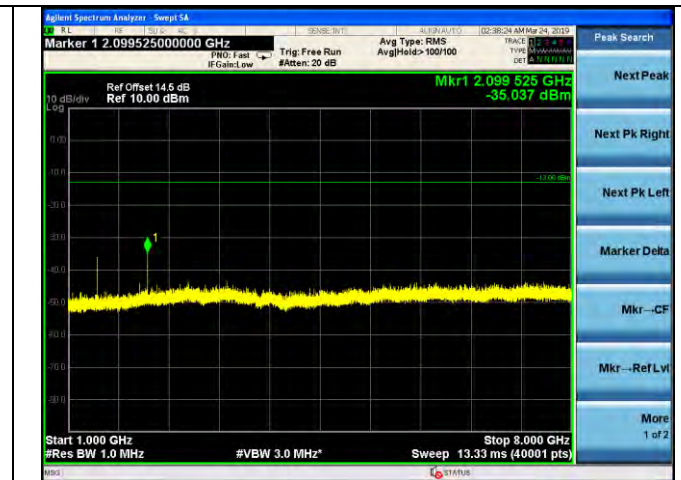

LTE Band 7 _ 20MHz BW _ High Channel

QPSK

16QAM

64QAM

LTE Band 12 _ 1.4MHz BW _ Low Channel

QPSK

16QAM

64QAM

LTE Band 12 _ 1.4MHz BW _ Middle Channel

QPSK

16QAM

64QAM

LTE Band 12 _ 1.4MHz BW _ High Channel

QPSK

16QAM

64QAM