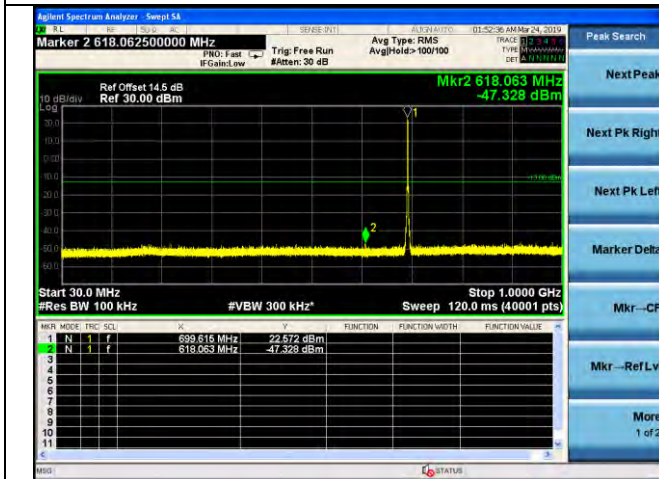

LTE Band 7 _ 20MHz BW _ High Channel

QPSK

16QAM

64QAM

LTE Band 12 _ 1.4MHz BW _ Low Channel

QPSK

16QAM

64QAM

LTE Band 12 _ 1.4MHz BW _ Middle Channel

QPSK

16QAM

64QAM

LTE Band 12 _ 1.4MHz BW _ High Channel

QPSK

16QAM

64QAM