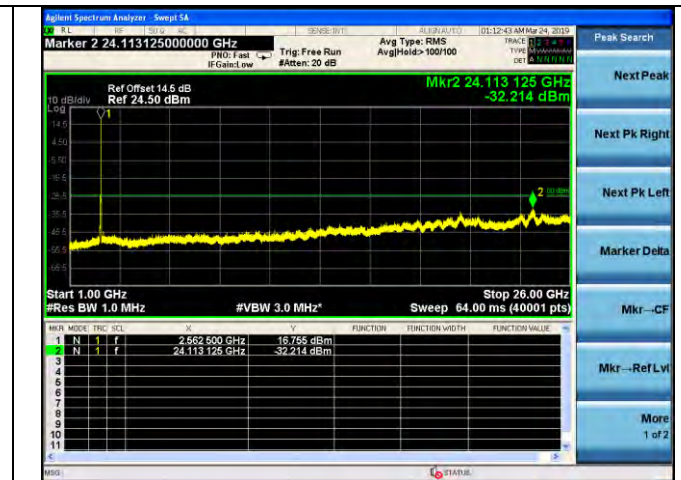

LTE Band 7 _ 10MHz BW _ High Channel

QPSK

16QAM

64QAM

LTE Band 7 _ 15MHz BW _ Low Channel

QPSK

16QAM

64QAM

LTE Band 7 _ 15MHz BW _ Middle Channel

QPSK

16QAM

64QAM

LTE Band 7 _ 15MHz BW _ High Channel

QPSK

16QAM

64QAM

LTE Band 7 _ 20MHz BW _ Low Channel

QPSK

16QAM

64QAM

LTE Band 7 _ 20MHz BW _ Middle Channel

QPSK

16QAM

64QAM