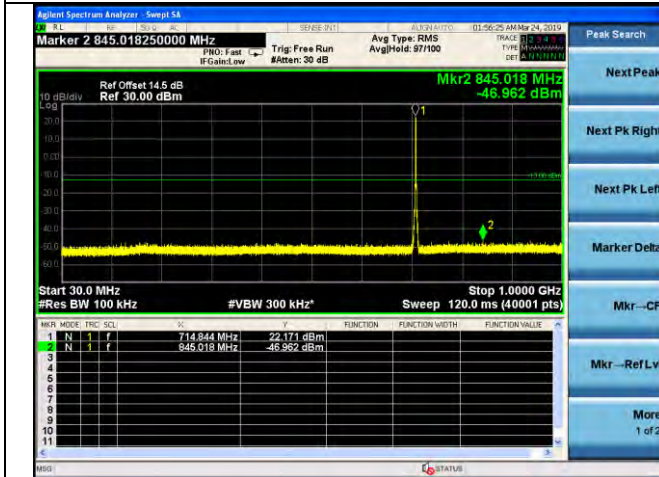

LTE Band 12 _ 1.4MHz BW _ Middle Channel

QPSK

16QAM

64QAM

LTE Band 12 _ 1.4MHz BW _ High Channel

QPSK

16QAM

64QAM

LTE Band 12 _ 3MHz BW _ Low Channel

QPSK

16QAM

64QAM

LTE Band 12 _ 3MHz BW _ Middle Channel

QPSK

16QAM

64QAM