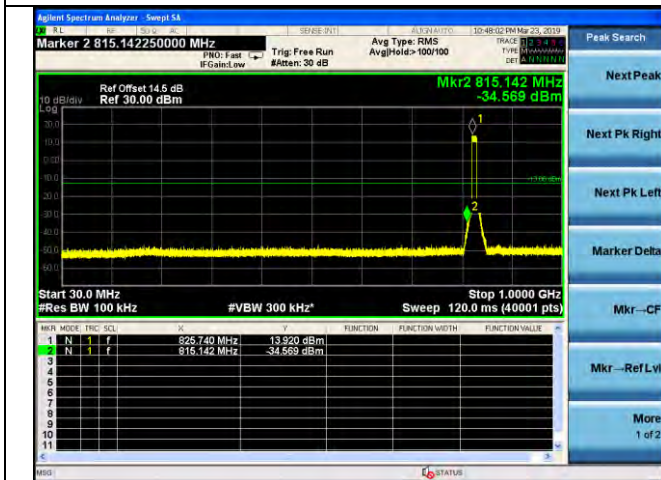

LTE Band 5 _ 10MHz BW _ Low Channel

QPSK

16QAM

64QAM

LTE Band 5 _ 10MHz BW _ Middle Channel

QPSK

16QAM

64QAM

LTE Band 5 _ 10MHz BW _ High Channel

QPSK

16QAM

64QAM

LTE Band 7 _ 5MHz BW _ Low Channel

QPSK

16QAM

64QAM