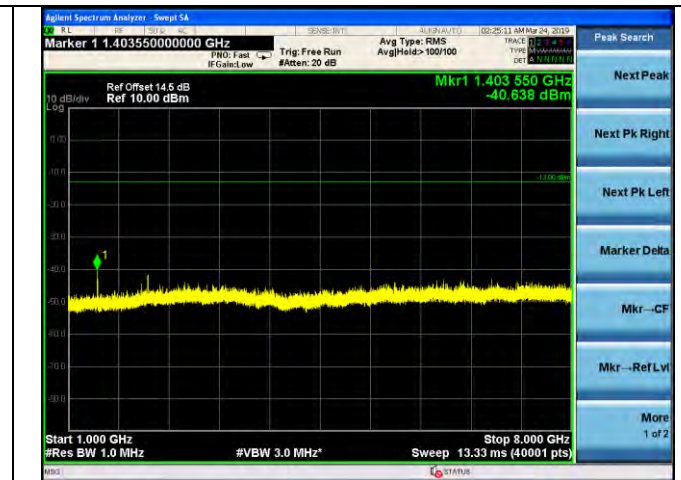

LTE Band 12 _ 3MHz BW _ Low Channel

QPSK

16QAM

64QAM

LTE Band 12 _ 3MHz BW _ Middle Channel

QPSK

16QAM

64QAM

LTE Band 12 _ 3MHz BW _ High Channel

QPSK

16QAM

64QAM

LTE Band 12 _ 5MHz BW _ Low Channel

QPSK

16QAM

64QAM

LTE Band 12 _ 5MHz BW _ Middle Channel

QPSK

16QAM

64QAM

LTE Band 12 _ 5MHz BW _ High Channel

QPSK

16QAM

64QAM