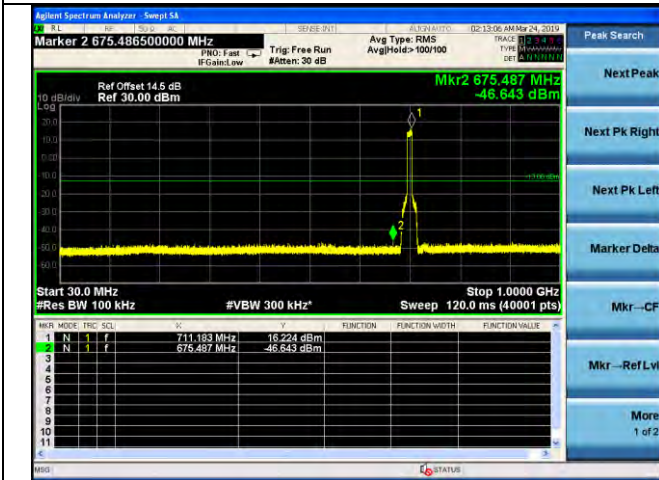

LTE Band 12 _ 5MHz BW _ Middle Channel

QPSK

16QAM

64QAM

LTE Band 12 _ 5MHz BW _ High Channel

QPSK

16QAM

64QAM

LTE Band 12 _ 10MHz BW _ Low Channel

QPSK

16QAM

64QAM

LTE Band 12 _ 10MHz BW _ Middle Channel

QPSK

16QAM

64QAM

LTE Band 12 _ 10MHz BW _ High Channel

QPSK

16QAM

64QAM

LTE Band 13 _ 5MHz BW _ Low Channel

QPSK

16QAM

64QAM