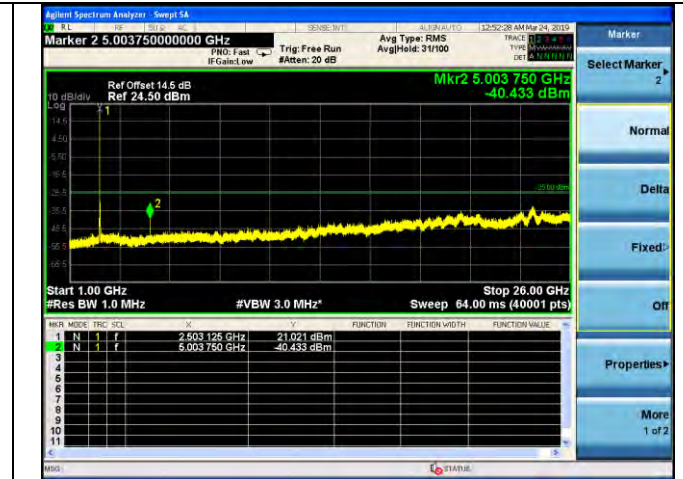

LTE Band 5 _ 10MHz BW _ Low Channel

QPSK

16QAM

64QAM

LTE Band 5 _ 10MHz BW _ Middle Channel

QPSK

16QAM

64QAM

LTE Band 5 _ 10MHz BW _ High Channel

QPSK

16QAM

64QAM

LTE Band 7 _ 5MHz BW _ Low Channel

QPSK

16QAM

64QAM

LTE Band 7 _ 5MHz BW _ Middle Channel

QPSK

16QAM

64QAM

LTE Band 7 _ 5MHz BW _ High Channel

QPSK

16QAM

64QAM