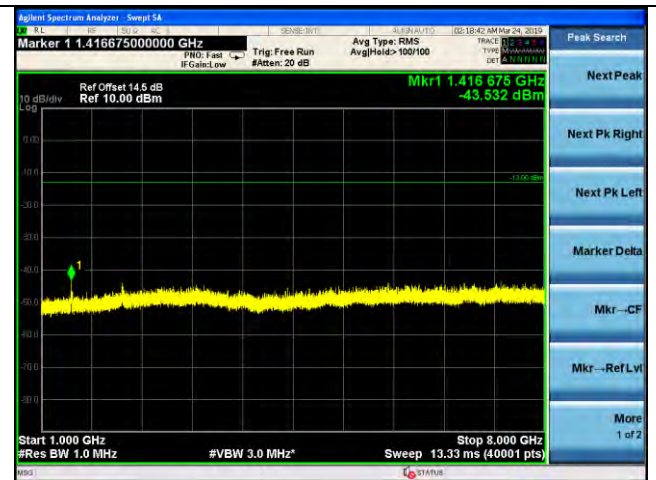

LTE Band 12 _ 5MHz BW _ Middle Channel

QPSK

16QAM

64QAM

LTE Band 12 _ 5MHz BW _ High Channel

QPSK

16QAM

64QAM

LTE Band 12 _ 10MHz BW _ Low Channel

QPSK

16QAM

64QAM

LTE Band 12 _ 10MHz BW _ Middle Channel

QPSK

16QAM

64QAM

LTE Band 12 _ 10MHz BW _ High Channel

QPSK

16QAM

64QAM

LTE Band 13 _ 5MHz BW _ Low Channel

QPSK

16QAM

64QAM