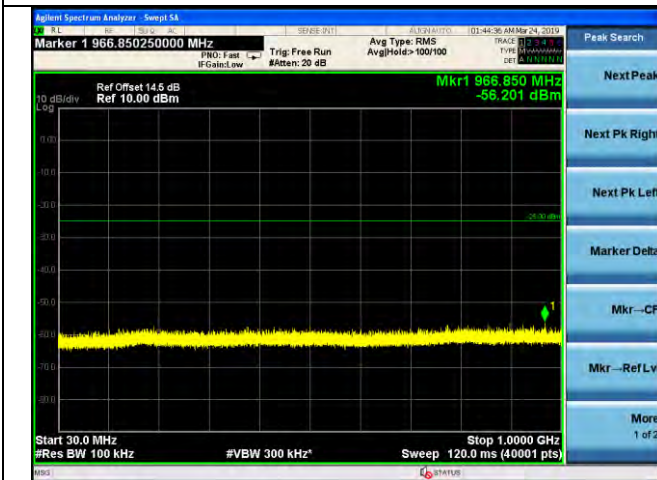

LTE Band 7 _ 10MHz BW _ Low Channel

QPSK

16QAM

64QAM

LTE Band 7 _ 10MHz BW _ Middle Channel

QPSK

16QAM

64QAM

LTE Band 7 _ 10MHz BW _ High Channel

QPSK

16QAM

64QAM

LTE Band 7 _ 15MHz BW _ Low Channel

QPSK

16QAM

64QAM