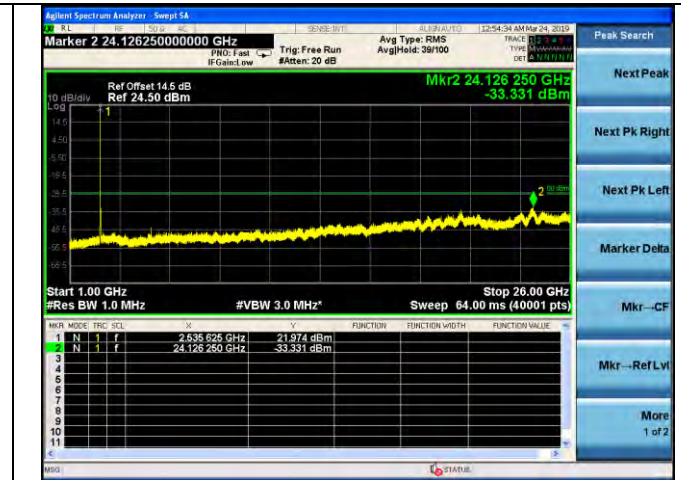

LTE Band 5 _ 10MHz BW _ Low Channel

QPSK

16QAM

64QAM

LTE Band 5 _ 10MHz BW _ Middle Channel

QPSK

16QAM

64QAM

LTE Band 5 _ 10MHz BW _ High Channel

QPSK

16QAM

64QAM

LTE Band 7 _ 5MHz BW _ Low Channel

QPSK

16QAM

64QAM

LTE Band 7 _ 5MHz BW _ Middle Channel

QPSK

16QAM

64QAM

LTE Band 7 _ 5MHz BW _ High Channel

QPSK

16QAM

64QAM