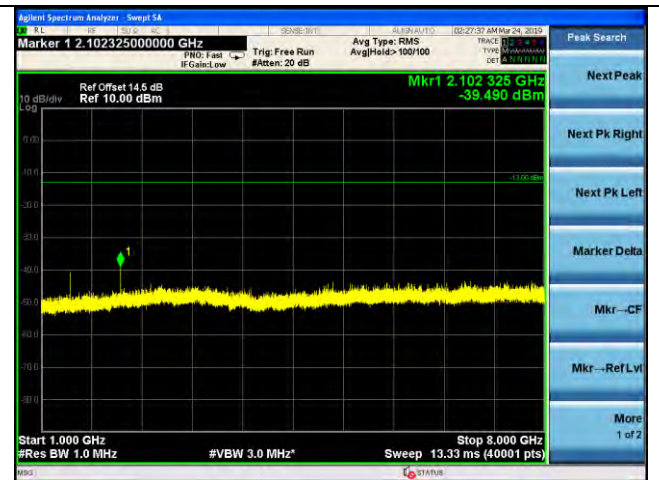

LTE Band 12 _ 1.4MHz BW _ Middle Channel

QPSK

16QAM

64QAM

LTE Band 12 _ 1.4MHz BW _ High Channel

QPSK

16QAM

64QAM

LTE Band 12 _ 3MHz BW _ Low Channel

QPSK

16QAM

64QAM

LTE Band 12 _ 3MHz BW _ Middle Channel

QPSK

16QAM

64QAM

LTE Band 12 _ 3MHz BW _ High Channel

QPSK

16QAM

64QAM

LTE Band 12 _ 5MHz BW _ Low Channel

QPSK

16QAM

64QAM