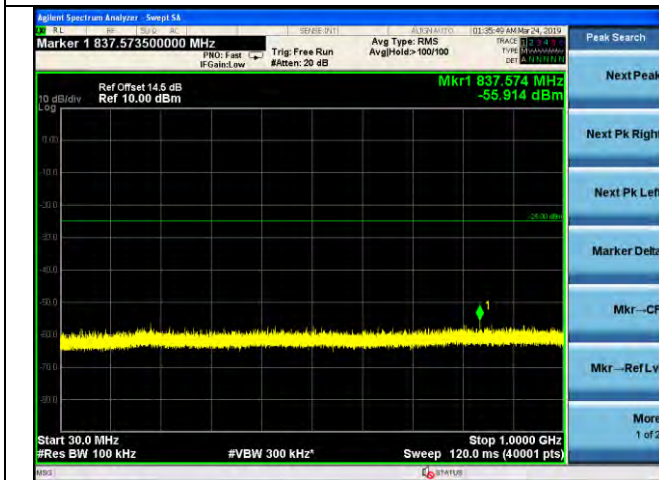

LTE Band 7 _ 20MHz BW _ Low Channel

QPSK

16QAM

64QAM

LTE Band 7 _ 20MHz BW _ Middle Channel

QPSK

16QAM

64QAM

LTE Band 7 _ 20MHz BW _ High Channel

QPSK

16QAM

64QAM

LTE Band 12 _ 1.4MHz BW _ Low Channel

QPSK

16QAM

64QAM