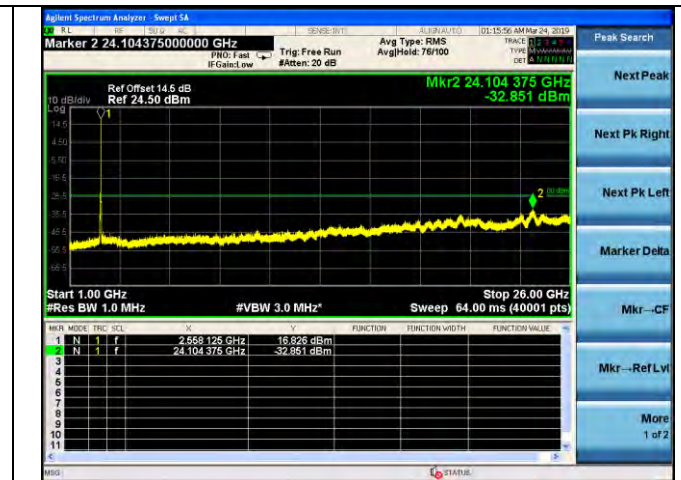

LTE Band 7 _ 20MHz BW _ Low Channel

QPSK

16QAM

64QAM

LTE Band 7 _ 20MHz BW _ Middle Channel

QPSK

16QAM

64QAM

LTE Band 7 _ 20MHz BW _ High Channel

QPSK

16QAM

64QAM

LTE Band 12 _ 1.4MHz BW _ Low Channel

QPSK

16QAM

64QAM

LTE Band 12 _ 1.4MHz BW _ Middle Channel

QPSK

16QAM

64QAM

LTE Band 12 _ 1.4MHz BW _ High Channel

QPSK

16QAM

64QAM