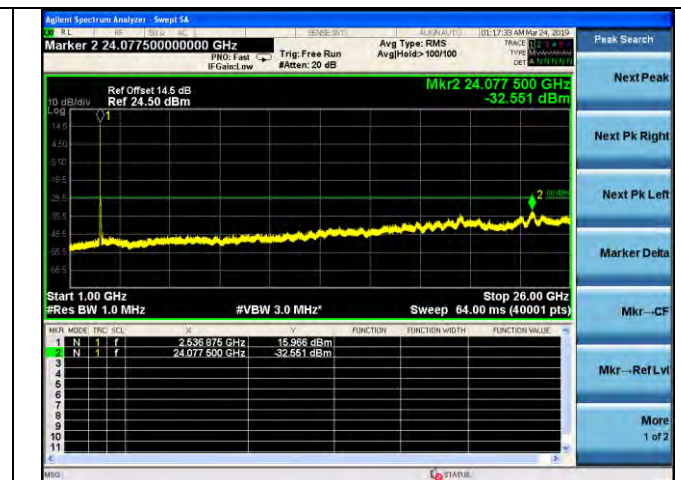

LTE Band 7 _ 15MHz BW _ Middle Channel

QPSK

16QAM

64QAM

LTE Band 7 _ 15MHz BW _ High Channel

QPSK

16QAM

64QAM

LTE Band 7 _ 20MHz BW _ Low Channel

QPSK

16QAM

64QAM

LTE Band 7 _ 20MHz BW _ Middle Channel

QPSK

16QAM

64QAM

LTE Band 7 _ 20MHz BW _ High Channel

QPSK

16QAM

64QAM

LTE Band 12 _ 1.4MHz BW _ Low Channel

QPSK

16QAM

64QAM