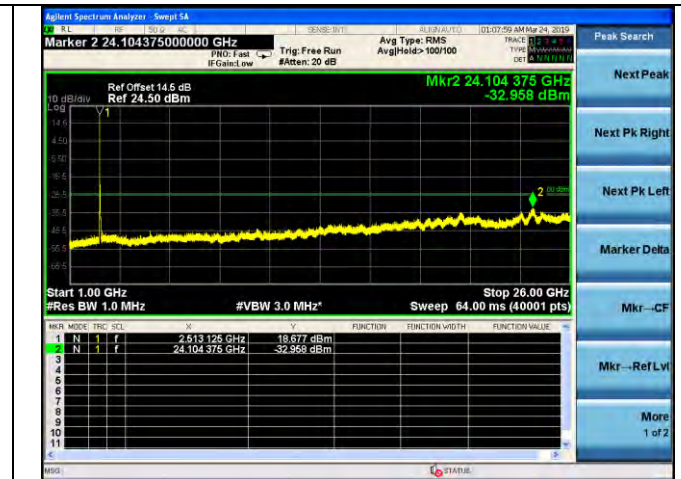

LTE Band 7 _ 10MHz BW _ Low Channel

QPSK

16QAM

64QAM

LTE Band 7 _ 10MHz BW _ Middle Channel

QPSK

16QAM

64QAM

LTE Band 7 _ 10MHz BW _ High Channel

QPSK

16QAM

64QAM

LTE Band 7 _ 15MHz BW _ Low Channel

QPSK

16QAM

64QAM

LTE Band 7 _ 15MHz BW _ Middle Channel

QPSK

16QAM

64QAM

LTE Band 7 _ 15MHz BW _ High Channel

QPSK

16QAM

64QAM