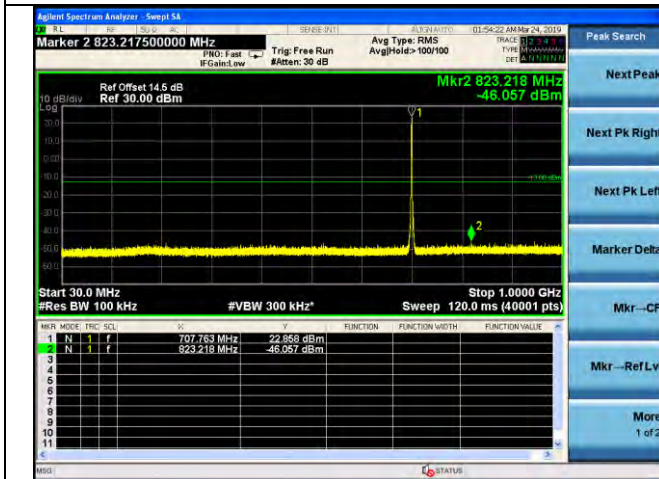

LTE Band 7 _ 20MHz BW _ High Channel

QPSK

16QAM

64QAM

LTE Band 12 _ 1.4MHz BW _ Low Channel

QPSK

16QAM

64QAM

LTE Band 12 _ 1.4MHz BW _ Middle Channel

QPSK

16QAM

64QAM

LTE Band 12 _ 1.4MHz BW _ High Channel

QPSK

16QAM

64QAM