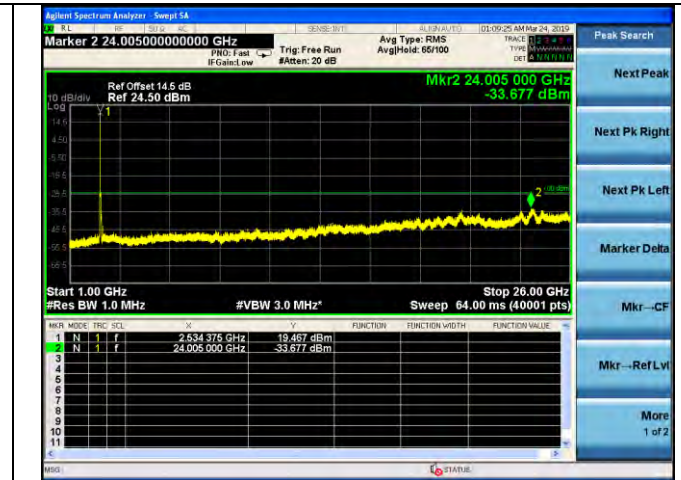

LTE Band 7 _ 10MHz BW _ Low Channel

QPSK

16QAM

64QAM

LTE Band 7 _ 10MHz BW _ Middle Channel

QPSK

16QAM

64QAM

LTE Band 7 _ 10MHz BW _ High Channel

QPSK

16QAM

64QAM

LTE Band 7 _ 15MHz BW _ Low Channel

QPSK

16QAM

64QAM

LTE Band 7 _ 15MHz BW _ Middle Channel

QPSK

16QAM

64QAM

LTE Band 7 _ 15MHz BW _ High Channel

QPSK

16QAM

64QAM