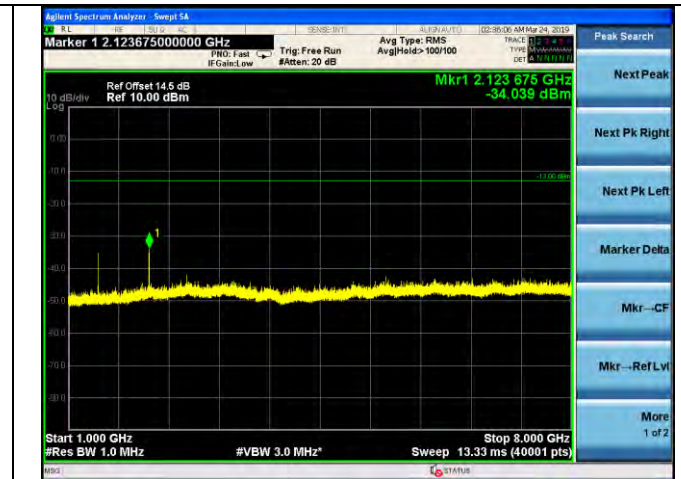

LTE Band 7 _ 20MHz BW _ Low Channel

QPSK

16QAM

64QAM

LTE Band 7 _ 20MHz BW _ Middle Channel

QPSK

16QAM

64QAM

LTE Band 7 _ 20MHz BW _ High Channel

QPSK

16QAM

64QAM

LTE Band 12 _ 1.4MHz BW _ Low Channel

QPSK

16QAM

64QAM

LTE Band 12 _ 1.4MHz BW _ Middle Channel

QPSK

16QAM

64QAM

LTE Band 12 _ 1.4MHz BW _ High Channel

QPSK

16QAM

64QAM