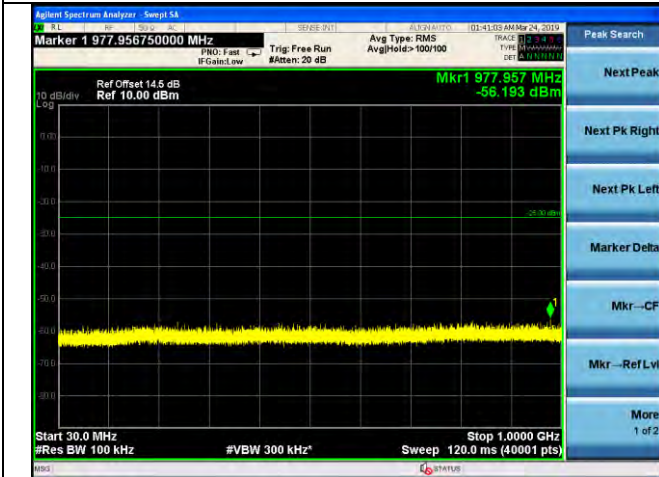

LTE Band 7 _ 20MHz BW _ High Channel

QPSK

16QAM

64QAM