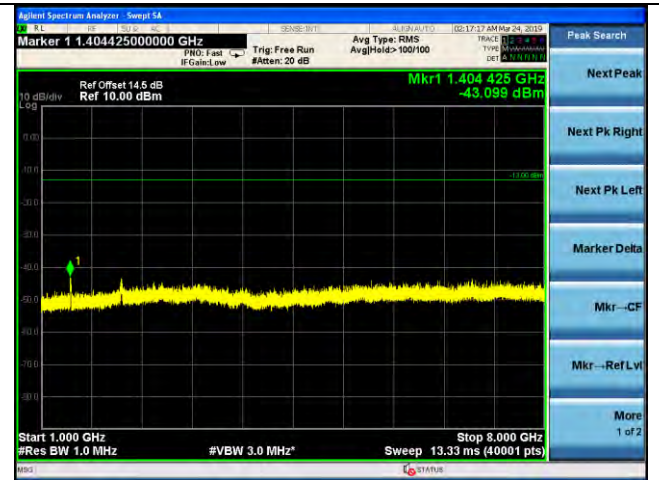

LTE Band 12 _ 3MHz BW _ High Channel

QPSK

16QAM

64QAM

LTE Band 12 _ 5MHz BW _ Low Channel

QPSK

16QAM

64QAM

LTE Band 12 _ 5MHz BW _ Middle Channel

QPSK

16QAM

64QAM

LTE Band 12 _ 5MHz BW _ High Channel

QPSK

16QAM

64QAM

LTE Band 12 _ 10MHz BW _ Low Channel

QPSK

16QAM

64QAM

LTE Band 12 _ 10MHz BW _ Middle Channel

QPSK

16QAM

64QAM