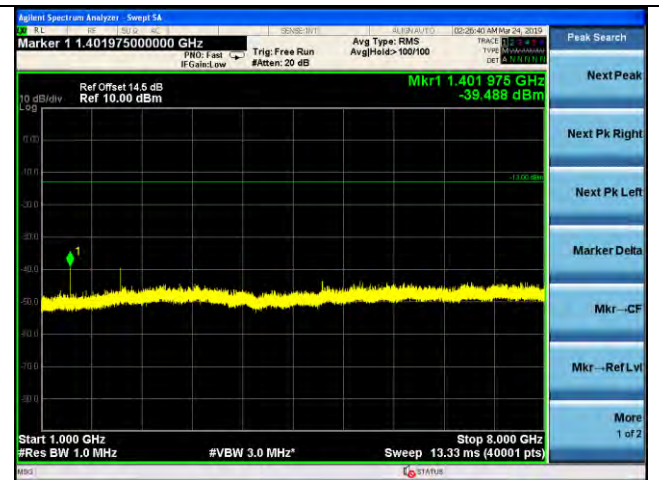

LTE Band 7 _ 20MHz BW _ High Channel

QPSK

16QAM

64QAM

LTE Band 12 _ 1.4MHz BW _ Low Channel

QPSK

16QAM

64QAM

LTE Band 12 _ 1.4MHz BW _ Middle Channel

QPSK

16QAM

64QAM

LTE Band 12 _ 1.4MHz BW _ High Channel

QPSK

16QAM

64QAM

LTE Band 12 _ 3MHz BW _ Low Channel

QPSK

16QAM

64QAM

LTE Band 12 _ 3MHz BW _ Middle Channel

QPSK

16QAM

64QAM