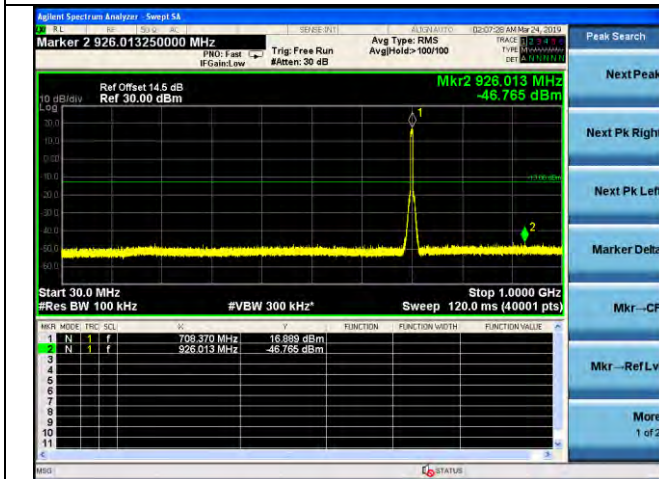

LTE Band 12 _ 3MHz BW _ High Channel

QPSK

16QAM

64QAM

LTE Band 12 _ 5MHz BW _ Low Channel

QPSK

16QAM

64QAM

LTE Band 12 _ 5MHz BW _ Middle Channel

QPSK

16QAM

64QAM

LTE Band 12 _ 5MHz BW _ High Channel

QPSK

16QAM

64QAM