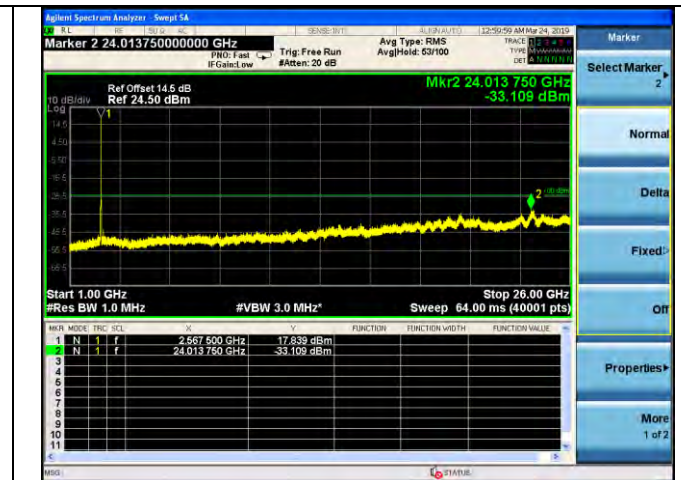

LTE Band 7 _ 10MHz BW _ High Channel

QPSK

16QAM

64QAM

LTE Band 7 _ 15MHz BW _ Low Channel

QPSK

16QAM

64QAM

LTE Band 7 _ 15MHz BW _ Middle Channel

QPSK

16QAM

64QAM

LTE Band 7 _ 15MHz BW _ High Channel

QPSK

16QAM

64QAM