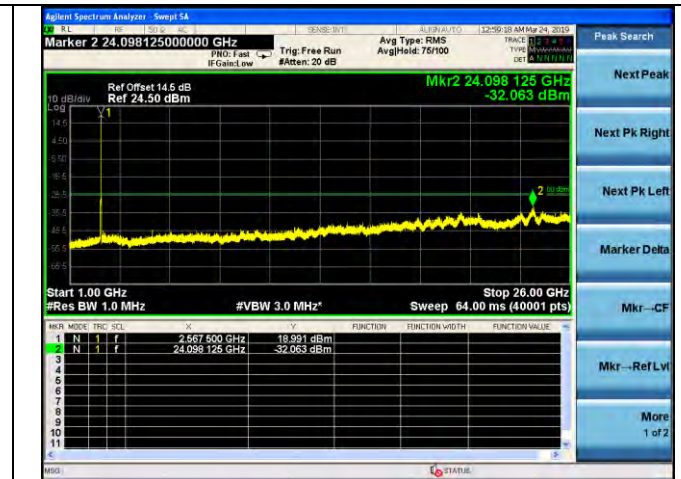

LTE Band 7 _ 5MHz BW _ Middle Channel

QPSK

16QAM

64QAM

LTE Band 7 _ 5MHz BW _ High Channel

QPSK

16QAM

64QAM

LTE Band 7 _ 10MHz BW _ Low Channel

QPSK

16QAM

64QAM

LTE Band 7 _ 10MHz BW _ Middle Channel

QPSK

16QAM

64QAM

LTE Band 7 _ 10MHz BW _ High Channel

QPSK

16QAM

64QAM

LTE Band 7 _ 15MHz BW _ Low Channel

QPSK

16QAM

64QAM