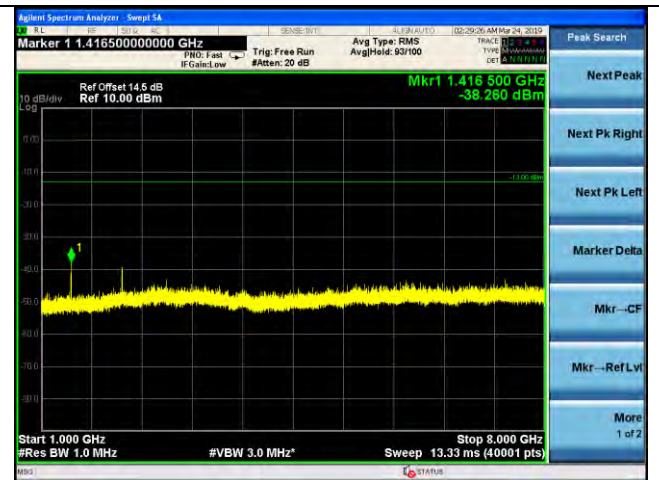

LTE Band 12 _ 1.4MHz BW _ Middle Channel

QPSK

16QAM

64QAM

LTE Band 12 _ 1.4MHz BW _ High Channel

QPSK

16QAM

64QAM

LTE Band 12 _ 3MHz BW _ Low Channel

QPSK

16QAM

64QAM

LTE Band 12 _ 3MHz BW _ Middle Channel

QPSK

16QAM

64QAM

LTE Band 12 _ 3MHz BW _ High Channel

QPSK

16QAM

64QAM

LTE Band 12 _ 5MHz BW _ Low Channel

QPSK

16QAM

64QAM