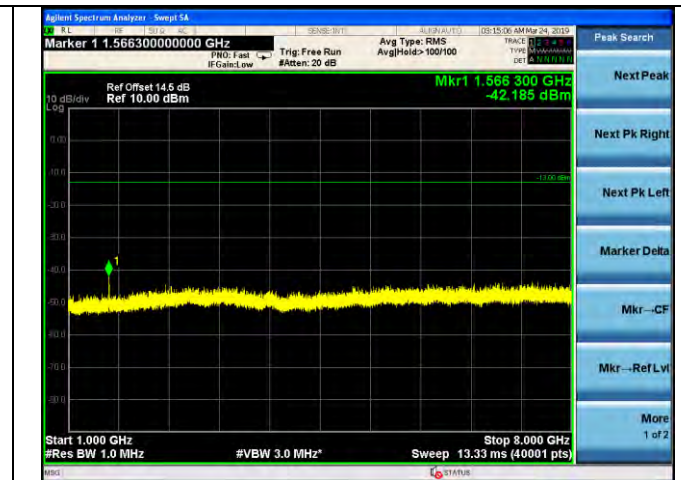

LTE Band 12 _ 10MHz BW _ High Channel

QPSK

16QAM

64QAM

LTE Band 13 _ 5MHz BW _ Low Channel

QPSK

16QAM

64QAM

LTE Band 13 _ 5MHz BW _ Middle Channel

QPSK

16QAM

64QAM

LTE Band 13 _ 5MHz BW _ High Channel

QPSK

16QAM

64QAM