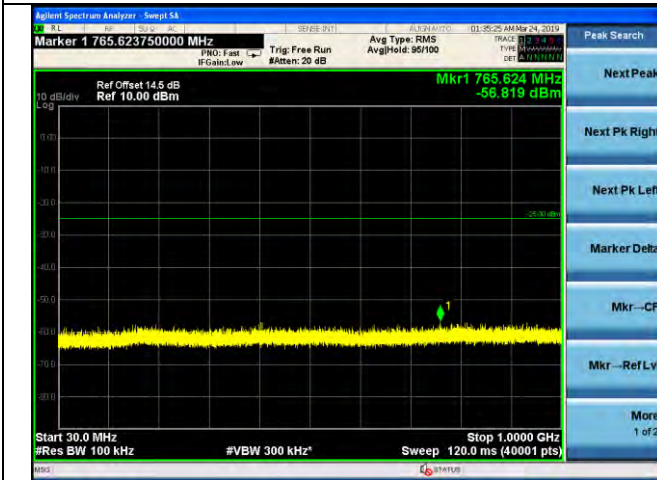

LTE Band 7 _ 20MHz BW _ Low Channel

QPSK

16QAM

64QAM

LTE Band 7 _ 20MHz BW _ Middle Channel

QPSK

16QAM

64QAM

LTE Band 7 _ 20MHz BW _ High Channel

QPSK

16QAM

64QAM

LTE Band 12 _ 1.4MHz BW _ Low Channel

QPSK

16QAM

64QAM