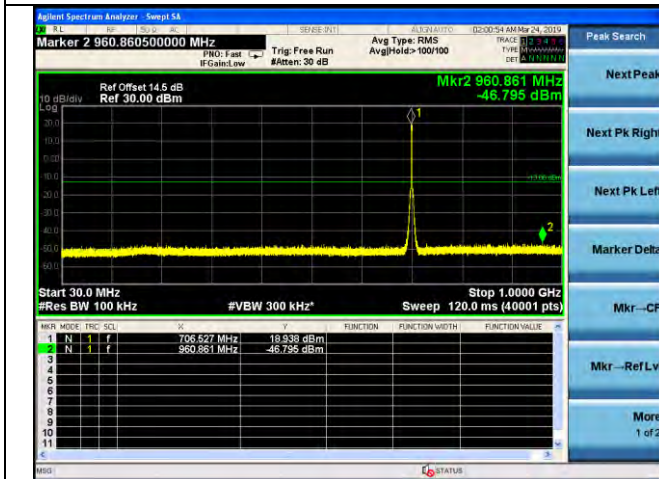

LTE Band 12 _ 3MHz BW _ Low Channel

QPSK

16QAM

64QAM

LTE Band 12 _ 3MHz BW _ Middle Channel

QPSK

16QAM

64QAM

LTE Band 12 _ 3MHz BW _ High Channel

QPSK

16QAM

64QAM

LTE Band 12 _ 5MHz BW _ Low Channel

QPSK

16QAM

64QAM