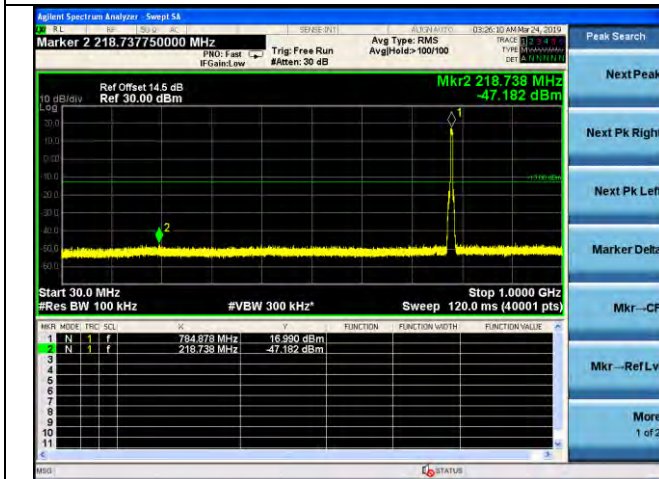

LTE Band 12 _ 10MHz BW _ High Channel

QPSK

16QAM

64QAM

LTE Band 13 _ 5MHz BW _ Low Channel

QPSK

16QAM

64QAM

LTE Band 13 _ 5MHz BW _ Middle Channel

QPSK

16QAM

64QAM

LTE Band 13 _ 5MHz BW _ High Channel

QPSK

16QAM

64QAM