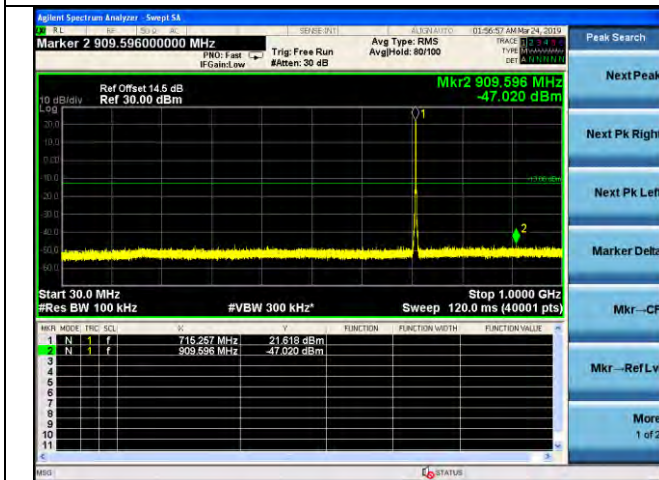

LTE Band 12 _ 1.4MHz BW _ Middle Channel

QPSK

16QAM

64QAM

LTE Band 12 _ 1.4MHz BW _ High Channel

QPSK

16QAM

64QAM

LTE Band 12 _ 3MHz BW _ Low Channel

QPSK

16QAM

64QAM

LTE Band 12 _ 3MHz BW _ Middle Channel

QPSK

16QAM

64QAM