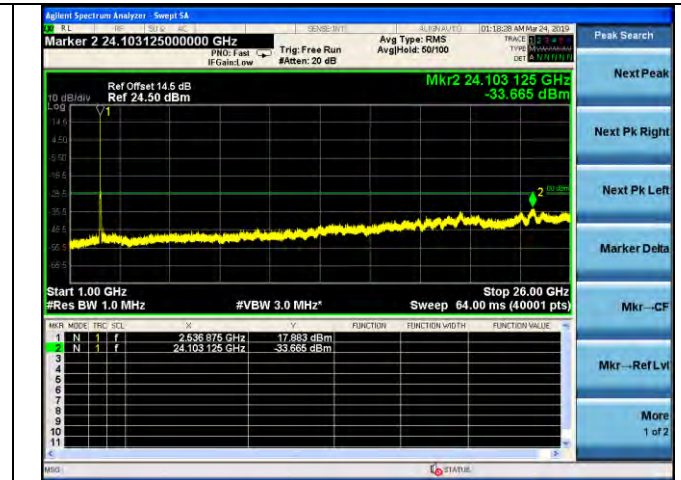

LTE Band 7 _ 20MHz BW _ Low Channel

QPSK

16QAM

64QAM

LTE Band 7 _ 20MHz BW _ Middle Channel

QPSK

16QAM

64QAM

LTE Band 7 _ 20MHz BW _ High Channel

QPSK

16QAM

64QAM

LTE Band 12 _ 1.4MHz BW _ Low Channel

QPSK

16QAM

64QAM