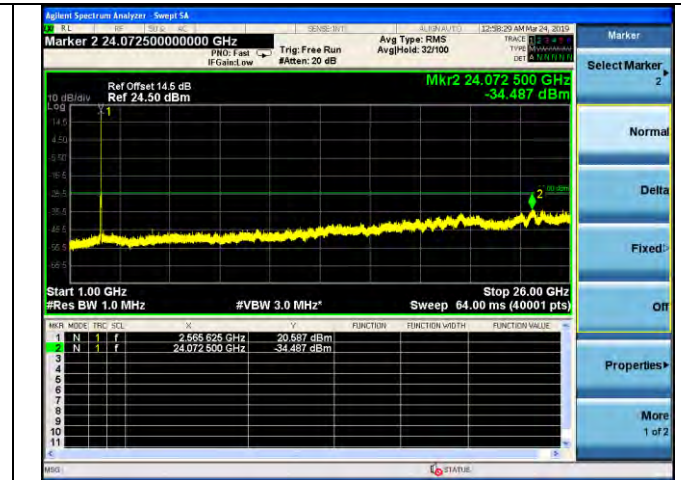

LTE Band 7 _ 10MHz BW _ Low Channel

QPSK

16QAM

64QAM

LTE Band 7 _ 10MHz BW _ Middle Channel

QPSK

16QAM

64QAM

LTE Band 7 _ 10MHz BW _ High Channel

QPSK

16QAM

64QAM

LTE Band 7 _ 15MHz BW _ Low Channel

QPSK

16QAM

64QAM