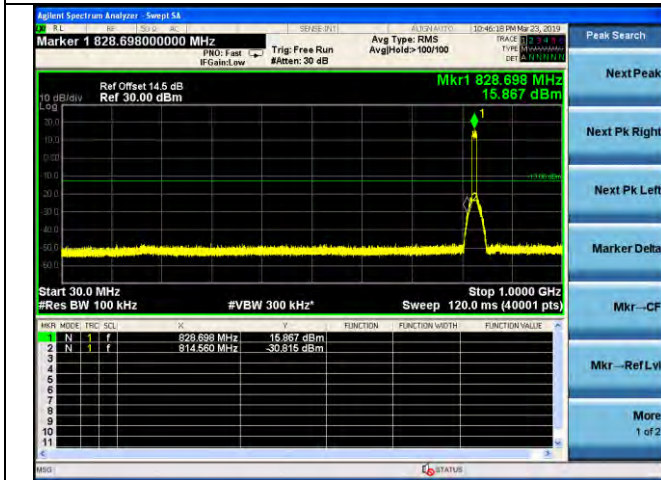

LTE Band 5 _ 10MHz BW _ Low Channel

QPSK

16QAM

64QAM

LTE Band 5 _ 10MHz BW _ Middle Channel

QPSK

16QAM

64QAM

LTE Band 5 _ 10MHz BW _ High Channel

QPSK

16QAM

64QAM

LTE Band 7 _ 5MHz BW _ Low Channel

QPSK

16QAM

64QAM