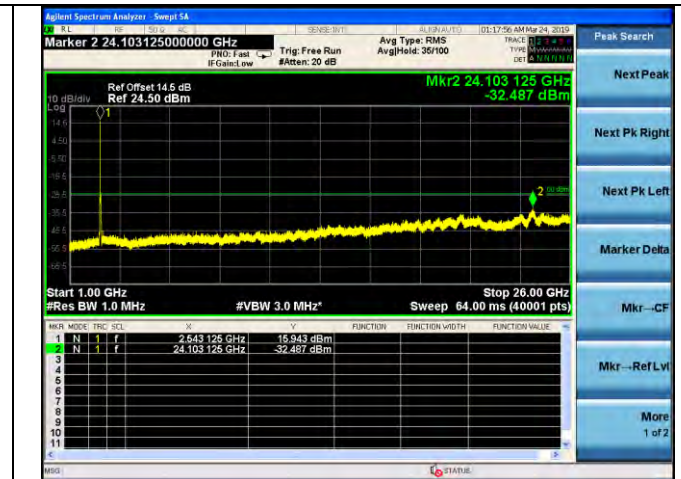

LTE Band 7 _ 15MHz BW _ Middle Channel

QPSK

16QAM

64QAM

LTE Band 7 _ 15MHz BW _ High Channel

QPSK

16QAM

64QAM

LTE Band 7 _ 20MHz BW _ Low Channel

QPSK

16QAM

64QAM

LTE Band 7 _ 20MHz BW _ Middle Channel

QPSK

16QAM

64QAM

LTE Band 7 _ 20MHz BW _ High Channel

QPSK

16QAM

64QAM

LTE Band 12 _ 1.4MHz BW _ Low Channel

QPSK

16QAM

64QAM