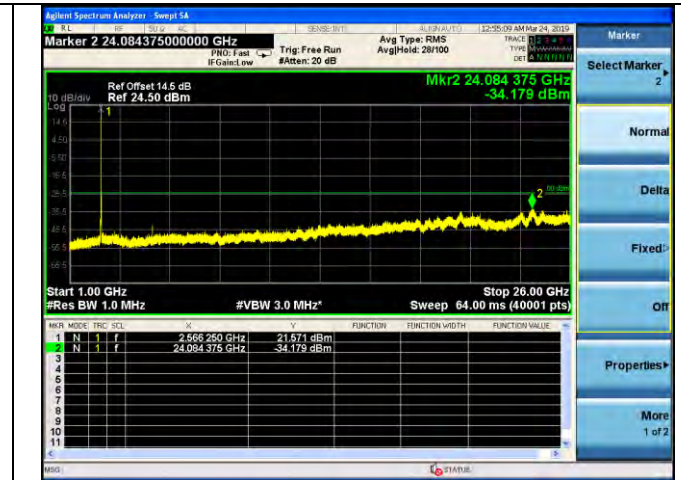

LTE Band 5 _ 10MHz BW _ High Channel

QPSK

16QAM

64QAM

LTE Band 7 _ 5MHz BW _ Low Channel

QPSK

16QAM

64QAM

LTE Band 7 _ 5MHz BW _ Middle Channel

QPSK

16QAM

64QAM

LTE Band 7 _ 5MHz BW _ High Channel

QPSK

16QAM

64QAM

LTE Band 7 _ 10MHz BW _ Low Channel

QPSK

16QAM

64QAM

LTE Band 7 _ 10MHz BW _ Middle Channel

QPSK

16QAM

64QAM