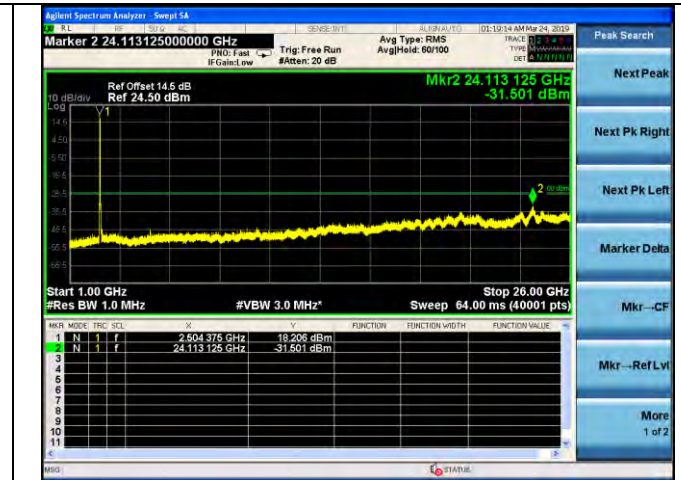

LTE Band 7 _ 10MHz BW _ High Channel

QPSK

16QAM

64QAM

LTE Band 7 _ 15MHz BW _ Low Channel

QPSK

16QAM

64QAM

LTE Band 7 _ 15MHz BW _ Middle Channel

QPSK

16QAM

64QAM

LTE Band 7 _ 15MHz BW _ High Channel

QPSK

16QAM

64QAM

LTE Band 7 _ 20MHz BW _ Low Channel

QPSK

16QAM

64QAM

LTE Band 7 _ 20MHz BW _ Middle Channel

QPSK

16QAM

64QAM