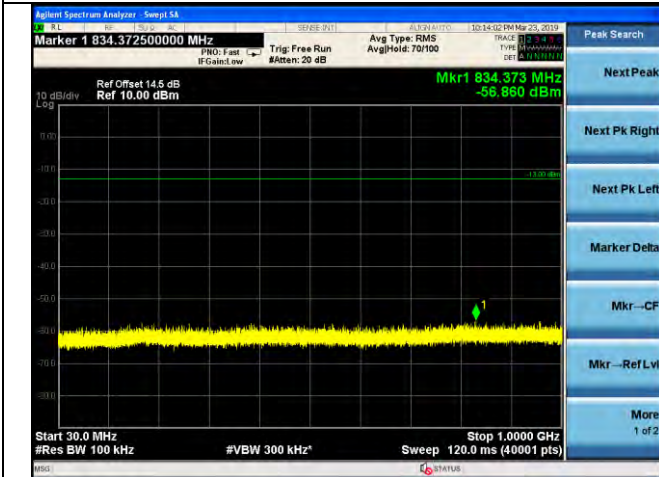

LTE Band 4 \_ 10MHz BW \_ High Channel

QPSK

16QAM

64QAM

LTE Band 4 \_ 15MHz BW \_ Low Channel

QPSK

16QAM

64QAM

LTE Band 4 \_ 15MHz BW \_ Middle Channel

QPSK

16QAM

64QAM

LTE Band 4 \_ 15MHz BW \_ High Channel

QPSK

16QAM

64QAM

LTE Band 4 \_ 20MHz BW \_ Low Channel

QPSK

16QAM

64QAM

LTE Band 4 \_ 20MHz BW \_ Middle Channel

QPSK

16QAM

64QAM