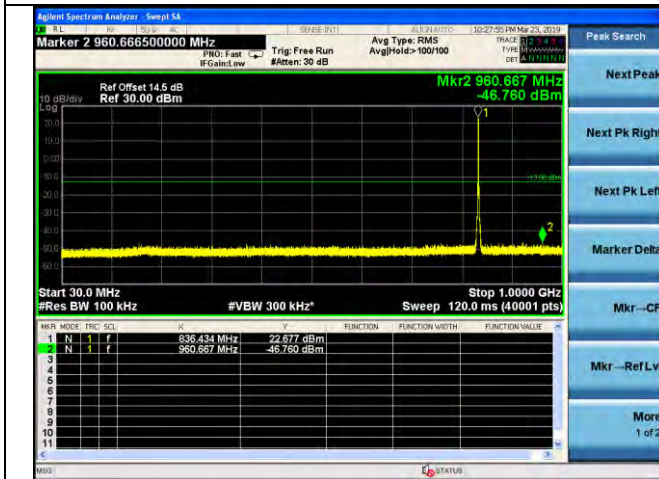

LTE Band 4 \_ 20MHz BW \_ Low Channel

QPSK

16QAM

64QAM

LTE Band 4 \_ 20MHz BW \_ Middle Channel

QPSK

16QAM

64QAM

LTE Band 4 \_ 20MHz BW \_ High Channel

QPSK

16QAM

64QAM

LTE Band 5 \_ 1.4MHz BW \_ Low Channel

QPSK

16QAM

64QAM

LTE Band 5 \_ 1.4MHz BW \_ Middle Channel

QPSK

16QAM

64QAM

LTE Band 5 \_ 1.4MHz BW \_ High Channel

QPSK

16QAM

64QAM