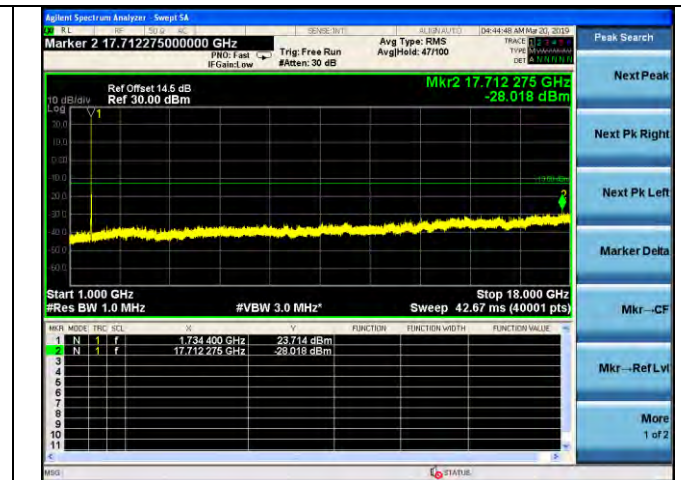

LTE Band 4 \_ 3MHz BW \_ High Channel

QPSK

16QAM

64QAM

LTE Band 4 \_ 5MHz BW \_ Low Channel

QPSK

16QAM

64QAM

LTE Band 4 \_ 5MHz BW \_ Middle Channel

QPSK

16QAM

64QAM

LTE Band 4 \_ 5MHz BW \_ High Channel

QPSK

16QAM

64QAM

LTE Band 4 \_ 10MHz BW \_ Low Channel

QPSK

16QAM

64QAM

LTE Band 4 \_ 10MHz BW \_ Middle Channel

QPSK

16QAM

64QAM