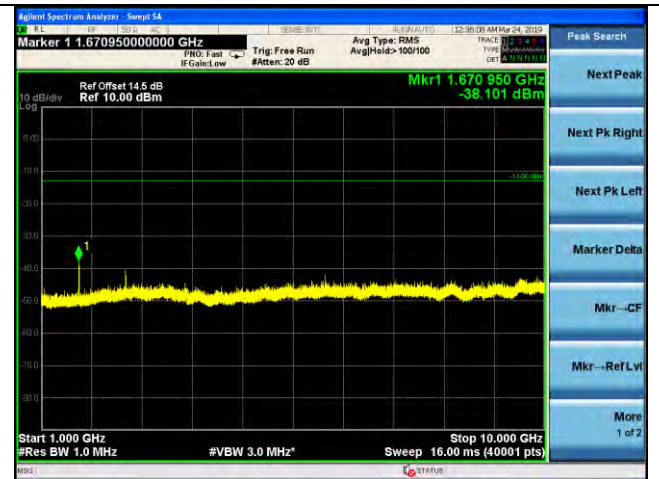

LTE Band 5 \_ 3MHz BW \_ Low Channel

QPSK

16QAM

64QAM

LTE Band 5 \_ 3MHz BW \_ Middle Channel

QPSK

16QAM

64QAM

LTE Band 5 \_ 3MHz BW \_ High Channel

QPSK

16QAM

64QAM

LTE Band 5 \_ 5MHz BW \_ Low Channel

QPSK

16QAM

64QAM

LTE Band 5 \_ 5MHz BW \_ Middle Channel

QPSK

16QAM

64QAM

LTE Band 5 \_ 5MHz BW \_ High Channel

QPSK

16QAM

64QAM