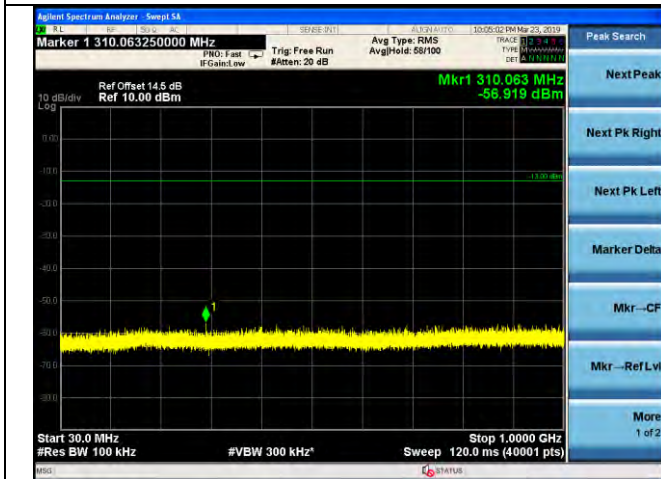

LTE Band 4 \_ 3MHz BW \_ High Channel

QPSK

16QAM

64QAM

LTE Band 4 \_ 5MHz BW \_ Low Channel

QPSK

16QAM

64QAM

LTE Band 4 \_ 5MHz BW \_ Middle Channel

QPSK

16QAM

64QAM

LTE Band 4 \_ 5MHz BW \_ High Channel

QPSK

16QAM

64QAM

LTE Band 4 \_ 10MHz BW \_ Low Channel

QPSK

16QAM

64QAM

LTE Band 4 \_ 10MHz BW \_ Middle Channel

QPSK

16QAM

64QAM