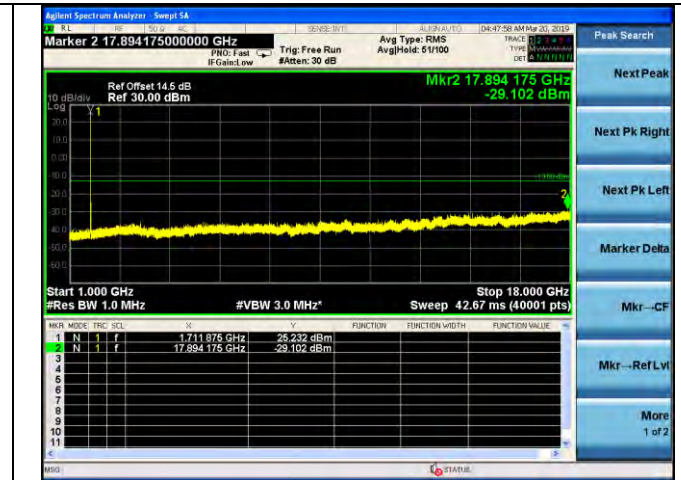

LTE Band 2 \_ 20MHz BW \_ High Channel

QPSK

16QAM

64QAM

LTE Band 4 \_ 1.4MHz BW \_ Low Channel

QPSK

16QAM

64QAM

LTE Band 4 \_ 1.4MHz BW \_ Middle Channel

QPSK

16QAM

64QAM

LTE Band 4 \_ 1.4MHz BW \_ High Channel

QPSK

16QAM

64QAM

LTE Band 4 \_ 3MHz BW \_ Low Channel

QPSK

16QAM

64QAM

LTE Band 4 \_ 3MHz BW \_ Middle Channel

QPSK

16QAM

64QAM

LTE Band 4 \_ 3MHz BW \_ High Channel

QPSK

16QAM

64QAM

LTE Band 4 \_ 5MHz BW \_ Low Channel

QPSK

16QAM

64QAM