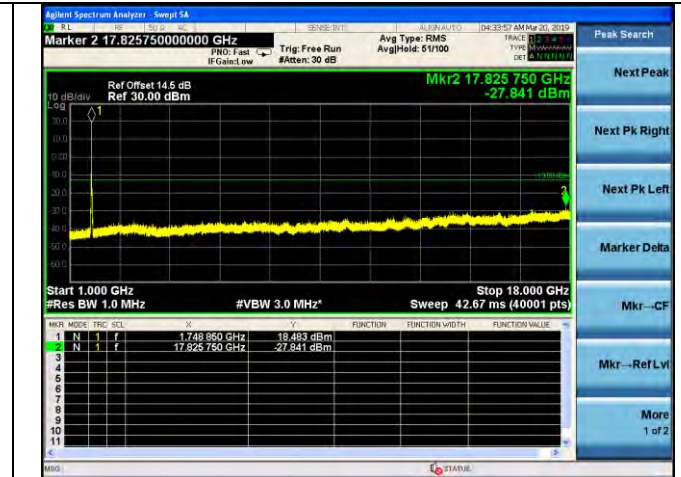

LTE Band 4 \_ 10MHz BW \_ High Channel

QPSK

16QAM

64QAM

LTE Band 4 \_ 15MHz BW \_ Low Channel

QPSK

16QAM

64QAM

LTE Band 4 \_ 15MHz BW \_ Middle Channel

QPSK

16QAM

64QAM

LTE Band 4 \_ 15MHz BW \_ High Channel

QPSK

16QAM

64QAM

LTE Band 4 \_ 20MHz BW \_ Low Channel

QPSK

16QAM

64QAM

LTE Band 4 \_ 20MHz BW \_ Middle Channel

QPSK

16QAM

64QAM