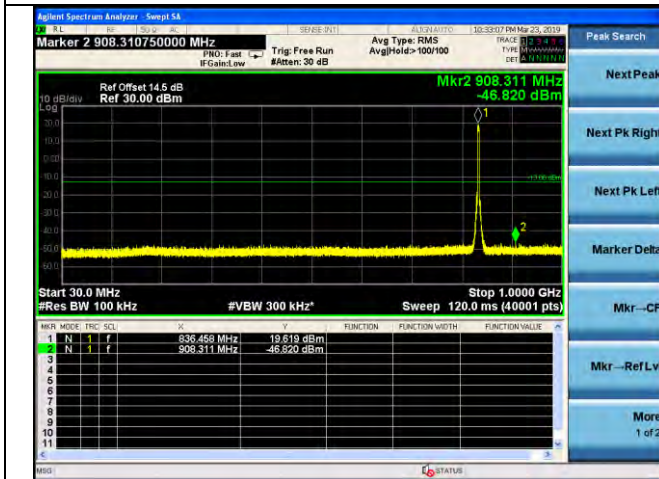

LTE Band 5 \_ 1.4MHz BW \_ Middle Channel

QPSK

16QAM

64QAM

LTE Band 5 \_ 1.4MHz BW \_ High Channel

QPSK

16QAM

64QAM

LTE Band 5 \_ 3MHz BW \_ Low Channel

QPSK

16QAM

64QAM

LTE Band 5 \_ 3MHz BW \_ Middle Channel

QPSK

16QAM

64QAM

LTE Band 5 \_ 3MHz BW \_ High Channel

QPSK

16QAM

64QAM

LTE Band 5 \_ 5MHz BW \_ Low Channel

QPSK

16QAM

64QAM