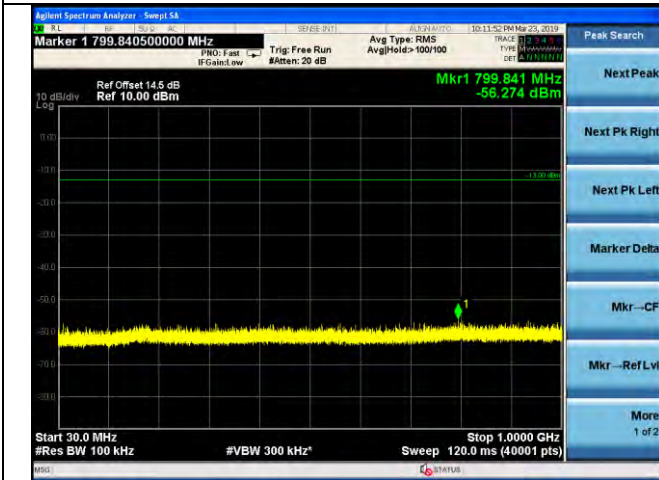

LTE Band 4 \_ 1.4MHz BW \_ Middle Channel

QPSK

16QAM

64QAM

LTE Band 4 \_ 1.4MHz BW \_ High Channel

QPSK

16QAM

64QAM

LTE Band 4 \_ 3MHz BW \_ Low Channel

QPSK

16QAM

64QAM

LTE Band 4 \_ 3MHz BW \_ Middle Channel

QPSK

16QAM

64QAM

LTE Band 4 \_ 3MHz BW \_ High Channel

QPSK

16QAM

64QAM

LTE Band 4 \_ 5MHz BW \_ Low Channel

QPSK

16QAM

64QAM