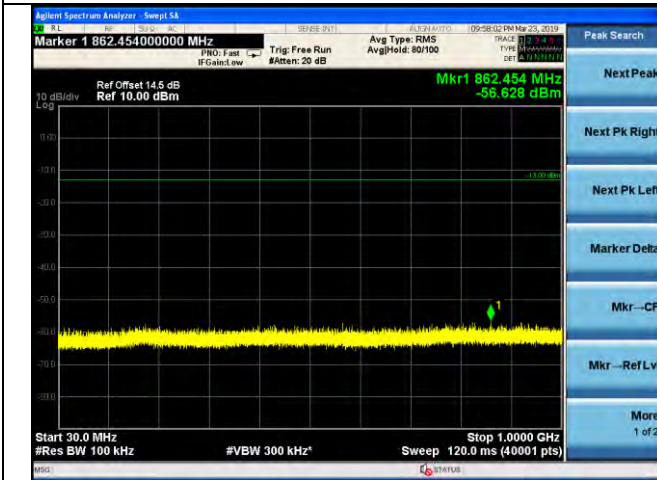

LTE Band 4 \_ 10MHz BW \_ Low Channel

QPSK

16QAM

64QAM

LTE Band 4 \_ 10MHz BW \_ Middle Channel

QPSK

16QAM

64QAM

LTE Band 4 \_ 10MHz BW \_ High Channel

QPSK

16QAM

64QAM

LTE Band 4 \_ 15MHz BW \_ Low Channel

QPSK

16QAM

64QAM

LTE Band 4 \_ 15MHz BW \_ Middle Channel

QPSK

16QAM

64QAM

LTE Band 4 \_ 15MHz BW \_ High Channel

QPSK

16QAM

64QAM