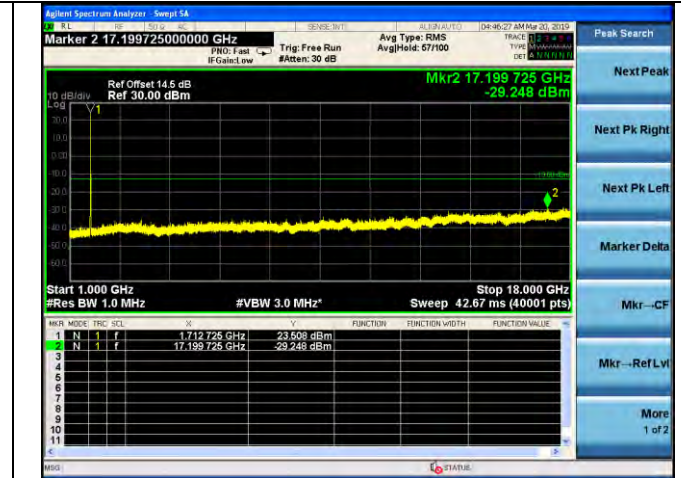

LTE Band 4 \_ 3MHz BW \_ Low Channel

QPSK

16QAM

64QAM

LTE Band 4 \_ 3MHz BW \_ Middle Channel

QPSK

16QAM

64QAM

LTE Band 4 \_ 3MHz BW \_ High Channel

QPSK

16QAM

64QAM

LTE Band 4 \_ 5MHz BW \_ Low Channel

QPSK

16QAM

64QAM

LTE Band 4 \_ 5MHz BW \_ Middle Channel

QPSK

16QAM

64QAM

LTE Band 4 \_ 5MHz BW \_ High Channel

QPSK

16QAM

64QAM

LTE Band 4 \_ 10MHz BW \_ Low Channel

QPSK

16QAM

64QAM

LTE Band 4 \_ 10MHz BW \_ Middle Channel

QPSK

16QAM

64QAM