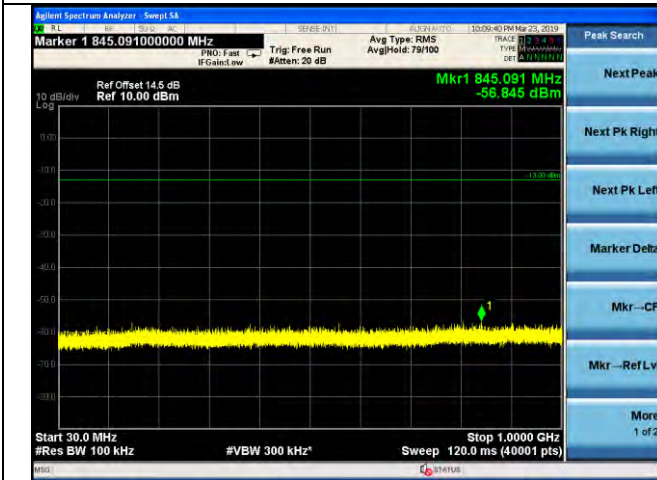

LTE Band 4 \_ 5MHz BW \_ Middle Channel

QPSK

16QAM

64QAM

LTE Band 4 \_ 5MHz BW \_ High Channel

QPSK

16QAM

64QAM

LTE Band 4 \_ 10MHz BW \_ Low Channel

QPSK

16QAM

64QAM

LTE Band 4 \_ 10MHz BW \_ Middle Channel

QPSK

16QAM

64QAM

LTE Band 4 \_ 10MHz BW \_ High Channel

QPSK

16QAM

64QAM

LTE Band 4 \_ 15MHz BW \_ Low Channel

QPSK

16QAM

64QAM