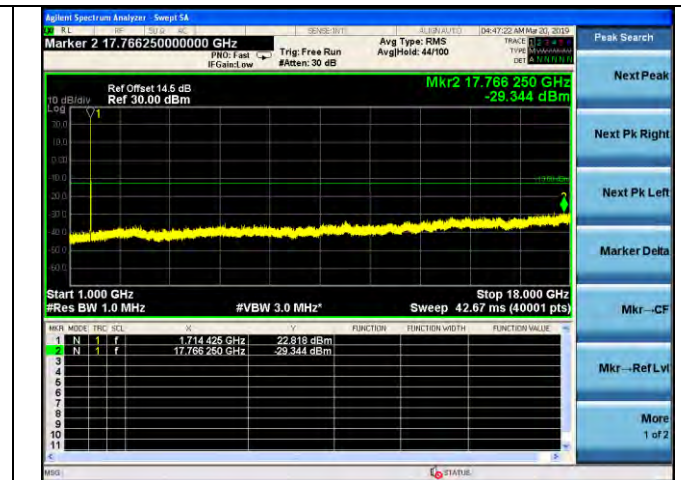

LTE Band 4 \_ 3MHz BW \_ Low Channel

QPSK

16QAM

64QAM

LTE Band 4 \_ 3MHz BW \_ Middle Channel

QPSK

16QAM

64QAM

LTE Band 4 \_ 3MHz BW \_ High Channel

QPSK

16QAM

64QAM

LTE Band 4 \_ 5MHz BW \_ Low Channel

QPSK

16QAM

64QAM

LTE Band 4 \_ 5MHz BW \_ Middle Channel

QPSK

16QAM

64QAM

LTE Band 4 \_ 5MHz BW \_ High Channel

QPSK

16QAM

64QAM