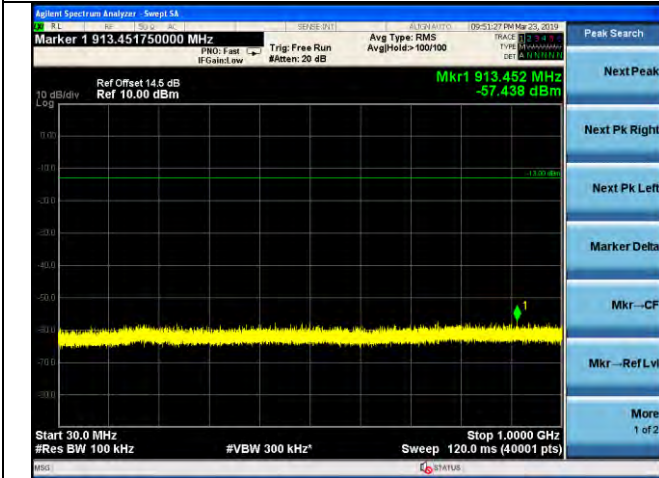

LTE Band 4 \_ 3MHz BW \_ Low Channel

QPSK

16QAM

64QAM

LTE Band 4 \_ 3MHz BW \_ Middle Channel

QPSK

16QAM

64QAM

LTE Band 4 \_ 3MHz BW \_ High Channel

QPSK

16QAM

64QAM

LTE Band 4 \_ 5MHz BW \_ Low Channel

QPSK

16QAM

64QAM

LTE Band 4 \_ 5MHz BW \_ Middle Channel

QPSK

16QAM

64QAM

LTE Band 4 \_ 5MHz BW \_ High Channel

QPSK

16QAM

64QAM