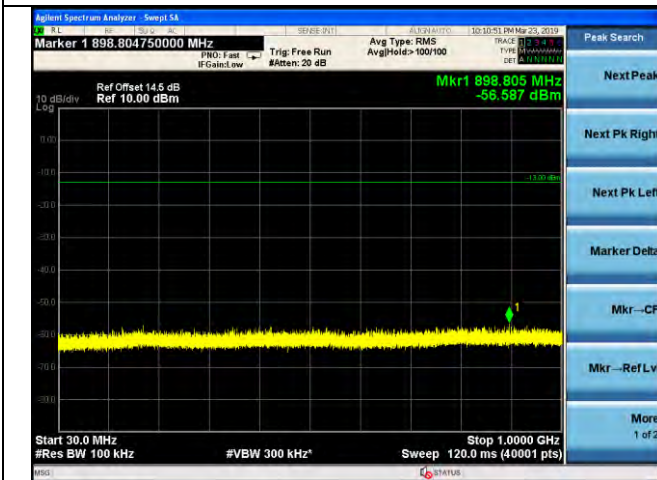

LTE Band 4 \_ 5MHz BW \_ Middle Channel

QPSK

16QAM

64QAM

LTE Band 4 \_ 5MHz BW \_ High Channel

QPSK

16QAM

64QAM

LTE Band 4 \_ 10MHz BW \_ Low Channel

QPSK

16QAM

64QAM

LTE Band 4 \_ 10MHz BW \_ Middle Channel

QPSK

16QAM

64QAM

LTE Band 4 \_ 10MHz BW \_ High Channel

QPSK

16QAM

64QAM

LTE Band 4 \_ 15MHz BW \_ Low Channel

QPSK

16QAM

64QAM