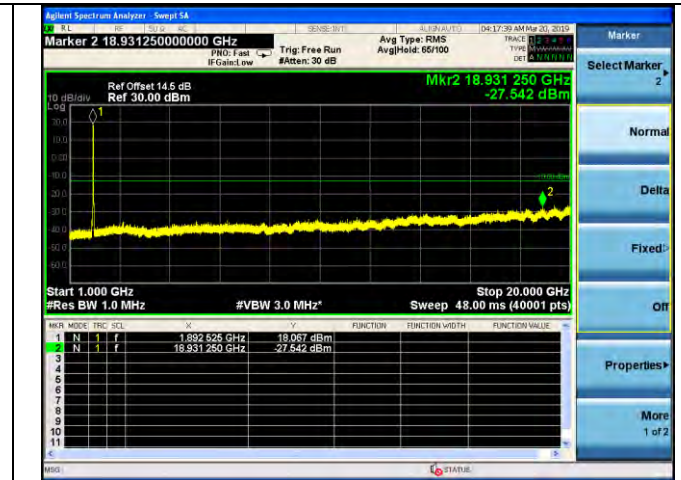

LTE Band 2 \_ 20MHz BW \_ Low Channel

QPSK

16QAM

64QAM

LTE Band 2 \_ 20MHz BW \_ Middle Channel

QPSK

16QAM

64QAM

LTE Band 2 \_ 20MHz BW \_ High Channel

QPSK

16QAM

64QAM

LTE Band 4 \_ 1.4MHz BW \_ Low Channel

QPSK

16QAM

64QAM

LTE Band 4 \_ 1.4MHz BW \_ Middle Channel

QPSK

16QAM

64QAM

LTE Band 4 \_ 1.4MHz BW \_ High Channel

QPSK

16QAM

64QAM