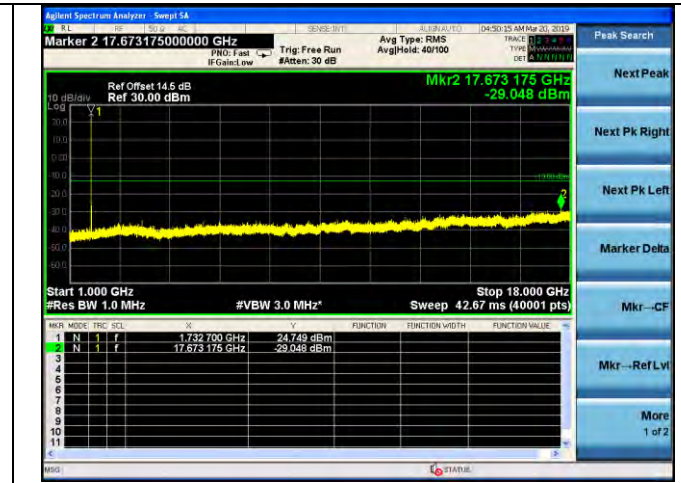

LTE Band 4 \_ 1.4MHz BW \_ Middle Channel

QPSK

16QAM

64QAM

LTE Band 4 \_ 1.4MHz BW \_ High Channel

QPSK

16QAM

64QAM

LTE Band 4 \_ 3MHz BW \_ Low Channel

QPSK

16QAM

64QAM

LTE Band 4 \_ 3MHz BW \_ Middle Channel

QPSK

16QAM

64QAM

LTE Band 4 \_ 3MHz BW \_ High Channel

QPSK

16QAM

64QAM

LTE Band 4 \_ 5MHz BW \_ Low Channel

QPSK

16QAM

64QAM

LTE Band 4 \_ 5MHz BW \_ Middle Channel

QPSK

16QAM

64QAM

LTE Band 4 \_ 5MHz BW \_ High Channel

QPSK

16QAM

64QAM