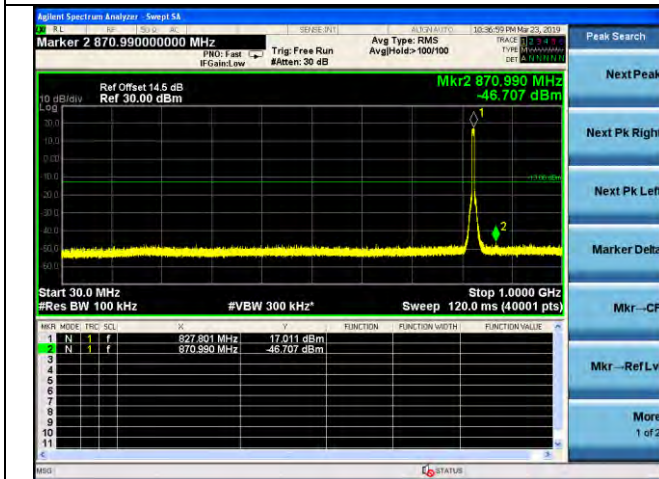

LTE Band 5 \_ 3MHz BW \_ Low Channel

QPSK

16QAM

64QAM

LTE Band 5 \_ 3MHz BW \_ Middle Channel

QPSK

16QAM

64QAM

LTE Band 5 \_ 3MHz BW \_ High Channel

QPSK

16QAM

64QAM

LTE Band 5 \_ 5MHz BW \_ Low Channel

QPSK

16QAM

64QAM

LTE Band 5 \_ 5MHz BW \_ Middle Channel

QPSK

16QAM

64QAM

LTE Band 5 \_ 5MHz BW \_ High Channel

QPSK

16QAM

64QAM