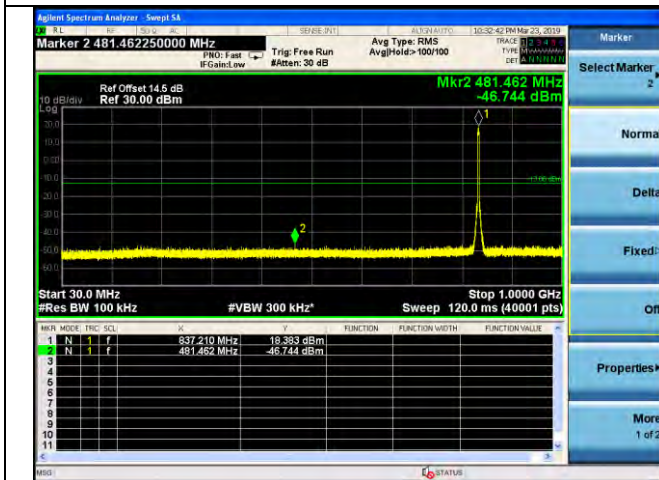

LTE Band 5 \_ 1.4MHz BW \_ Middle Channel

QPSK

16QAM

64QAM

LTE Band 5 \_ 1.4MHz BW \_ High Channel

QPSK

16QAM

64QAM

LTE Band 5 \_ 3MHz BW \_ Low Channel

QPSK

16QAM

64QAM

LTE Band 5 \_ 3MHz BW \_ Middle Channel

QPSK

16QAM

64QAM

LTE Band 5 \_ 3MHz BW \_ High Channel

QPSK

16QAM

64QAM

LTE Band 5 \_ 5MHz BW \_ Low Channel

QPSK

16QAM

64QAM