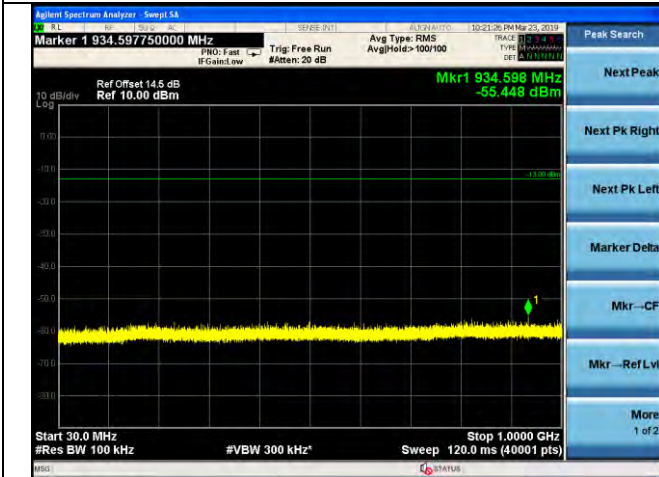

LTE Band 4 \_ 10MHz BW \_ Low Channel

QPSK

16QAM

64QAM

LTE Band 4 \_ 10MHz BW \_ Middle Channel

QPSK

16QAM

64QAM

LTE Band 4 \_ 10MHz BW \_ High Channel

QPSK

16QAM

64QAM

LTE Band 4 \_ 15MHz BW \_ Low Channel

QPSK

16QAM

64QAM

LTE Band 4 \_ 15MHz BW \_ Middle Channel

QPSK

16QAM

64QAM

LTE Band 4 \_ 15MHz BW \_ High Channel

QPSK

16QAM

64QAM