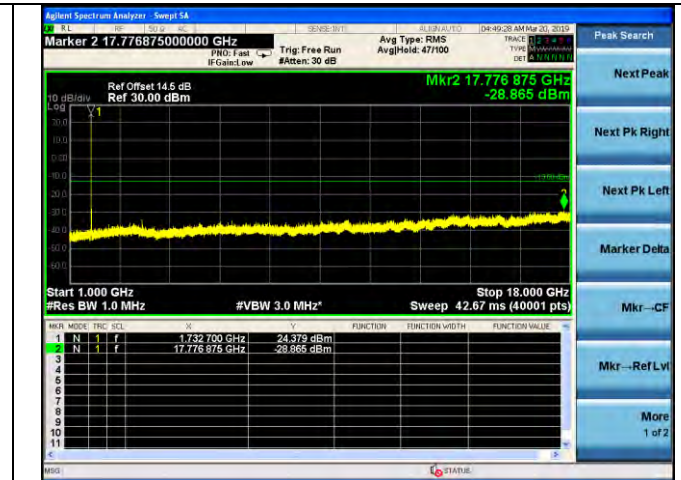

LTE Band 4 \_ 1.4MHz BW \_ Middle Channel

QPSK

16QAM

64QAM

LTE Band 4 \_ 1.4MHz BW \_ High Channel

QPSK

16QAM

64QAM

LTE Band 4 \_ 3MHz BW \_ Low Channel

QPSK

16QAM

64QAM

LTE Band 4 \_ 3MHz BW \_ Middle Channel

QPSK

16QAM

64QAM

LTE Band 4 \_ 3MHz BW \_ High Channel

QPSK

16QAM

64QAM

LTE Band 4 \_ 5MHz BW \_ Low Channel

QPSK

16QAM

64QAM