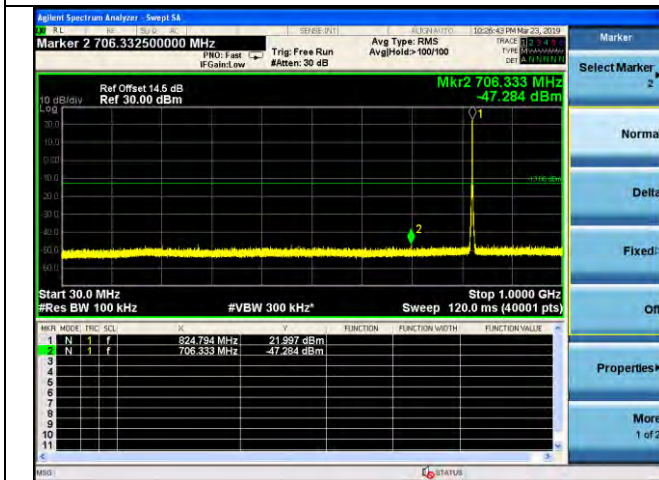

LTE Band 4 \_ 20MHz BW \_ Low Channel

QPSK

16QAM

64QAM

LTE Band 4 \_ 20MHz BW \_ Middle Channel

QPSK

16QAM

64QAM

LTE Band 4 \_ 20MHz BW \_ High Channel

QPSK

16QAM

64QAM

LTE Band 5 \_ 1.4MHz BW \_ Low Channel

QPSK

16QAM

64QAM

LTE Band 5 \_ 1.4MHz BW \_ Middle Channel

QPSK

16QAM

64QAM

LTE Band 5 \_ 1.4MHz BW \_ High Channel

QPSK

16QAM

64QAM