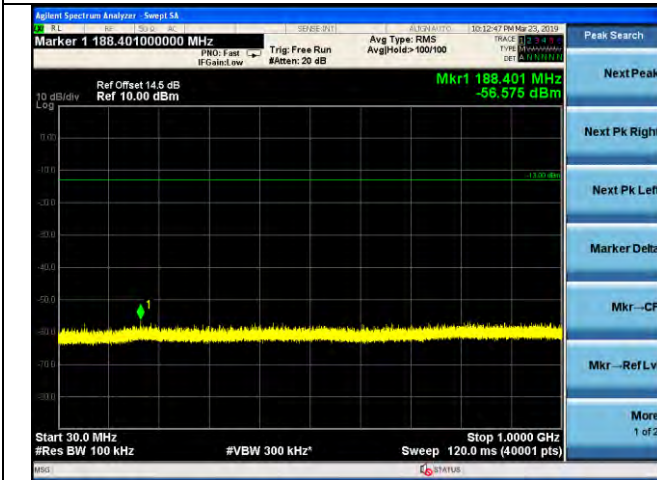

LTE Band 4 \_ 5MHz BW \_ Middle Channel

QPSK

16QAM

64QAM

LTE Band 4 \_ 5MHz BW \_ High Channel

QPSK

16QAM

64QAM

LTE Band 4 \_ 10MHz BW \_ Low Channel

QPSK

16QAM

64QAM

LTE Band 4 \_ 10MHz BW \_ Middle Channel

QPSK

16QAM

64QAM

LTE Band 4 \_ 10MHz BW \_ High Channel

QPSK

16QAM

64QAM

LTE Band 4 \_ 15MHz BW \_ Low Channel

QPSK

16QAM

64QAM