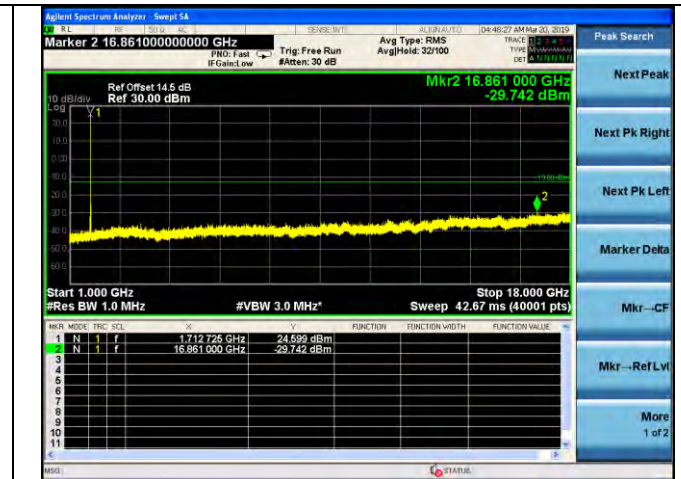

LTE Band 2 \_ 20MHz BW \_ High Channel

QPSK

16QAM

64QAM

LTE Band 4 \_ 1.4MHz BW \_ Low Channel

QPSK

16QAM

64QAM

LTE Band 4 \_ 1.4MHz BW \_ Middle Channel

QPSK

16QAM

64QAM

LTE Band 4 \_ 1.4MHz BW \_ High Channel

QPSK

16QAM

64QAM

LTE Band 4 \_ 3MHz BW \_ Low Channel

QPSK

16QAM

64QAM

LTE Band 4 \_ 3MHz BW \_ Middle Channel

QPSK

16QAM

64QAM

LTE Band 4 \_ 3MHz BW \_ High Channel

QPSK

16QAM

64QAM

LTE Band 4 \_ 5MHz BW \_ Low Channel

QPSK

16QAM

64QAM