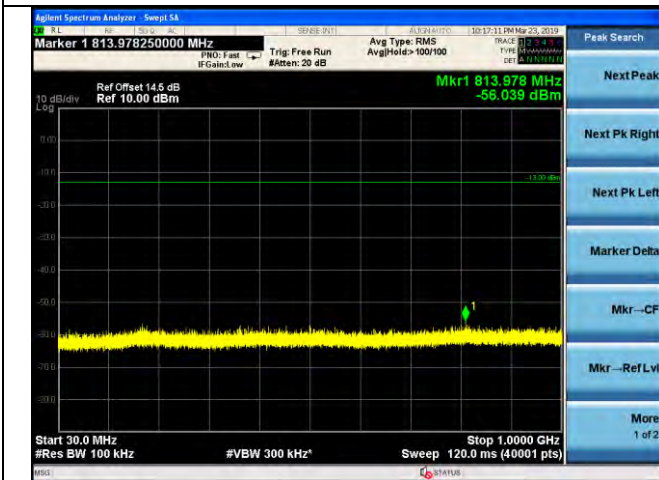

LTE Band 4 \_ 10MHz BW \_ High Channel

QPSK

16QAM

64QAM

LTE Band 4 \_ 15MHz BW \_ Low Channel

QPSK

16QAM

64QAM

LTE Band 4 \_ 15MHz BW \_ Middle Channel

QPSK

16QAM

64QAM

LTE Band 4 \_ 15MHz BW \_ High Channel

QPSK

16QAM

64QAM

LTE Band 4 \_ 20MHz BW \_ Low Channel

QPSK

16QAM

64QAM

LTE Band 4 \_ 20MHz BW \_ Middle Channel

QPSK

16QAM

64QAM