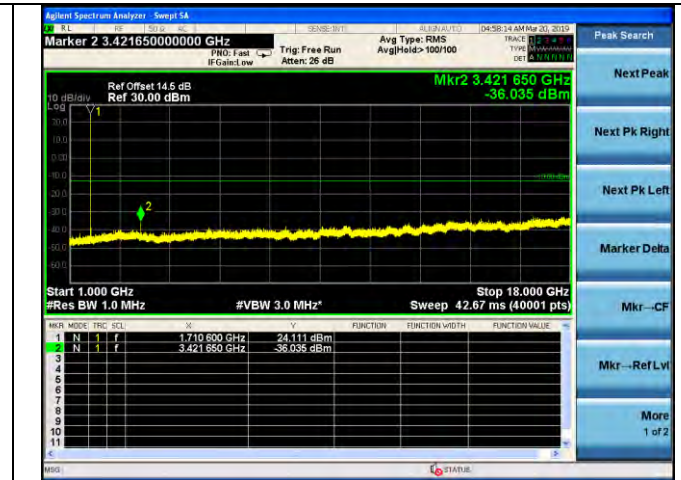

LTE Band 2 \_ 20MHz BW \_ Low Channel

QPSK

16QAM

64QAM

LTE Band 2 \_ 20MHz BW \_ Middle Channel

QPSK

16QAM

64QAM

LTE Band 2 \_ 20MHz BW \_ High Channel

QPSK

16QAM

64QAM

LTE Band 4 \_ 1.4MHz BW \_ Low Channel

QPSK

16QAM

64QAM

LTE Band 4 \_ 1.4MHz BW \_ Middle Channel

QPSK

16QAM

64QAM

LTE Band 4 \_ 1.4MHz BW \_ High Channel

QPSK

16QAM

64QAM

LTE Band 4 \_ 3MHz BW \_ Low Channel

QPSK

16QAM

64QAM

LTE Band 4 \_ 3MHz BW \_ Middle Channel

QPSK

16QAM

64QAM