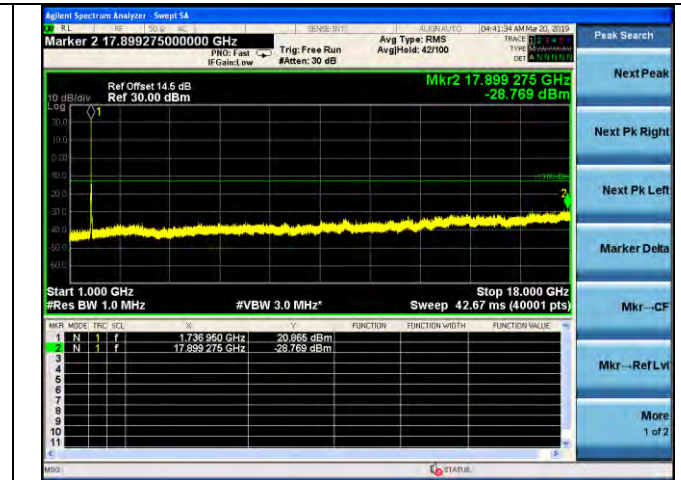

LTE Band 4 \_ 5MHz BW \_ Middle Channel

QPSK

16QAM

64QAM

LTE Band 4 \_ 5MHz BW \_ High Channel

QPSK

16QAM

64QAM

LTE Band 4 \_ 10MHz BW \_ Low Channel

QPSK

16QAM

64QAM

LTE Band 4 \_ 10MHz BW \_ Middle Channel

QPSK

16QAM

64QAM

LTE Band 4 \_ 10MHz BW \_ High Channel

QPSK

16QAM

64QAM

LTE Band 4 \_ 15MHz BW \_ Low Channel

QPSK

16QAM

64QAM