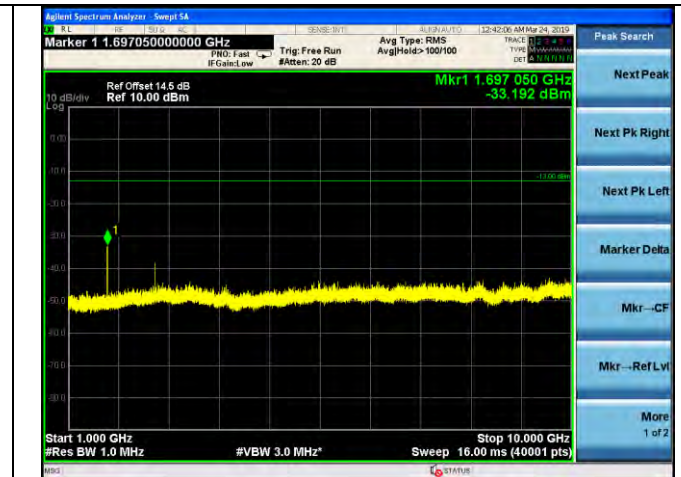

LTE Band 4 \_ 20MHz BW \_ High Channel

QPSK

16QAM

64QAM

LTE Band 5 \_ 1.4MHz BW \_ Low Channel

QPSK

16QAM

64QAM

LTE Band 5 \_ 1.4MHz BW \_ Middle Channel

QPSK

16QAM

64QAM

LTE Band 5 \_ 1.4MHz BW \_ High Channel

QPSK

16QAM

64QAM

LTE Band 5 \_ 3MHz BW \_ Low Channel

QPSK

16QAM

64QAM

LTE Band 5 \_ 3MHz BW \_ Middle Channel

QPSK

16QAM

64QAM