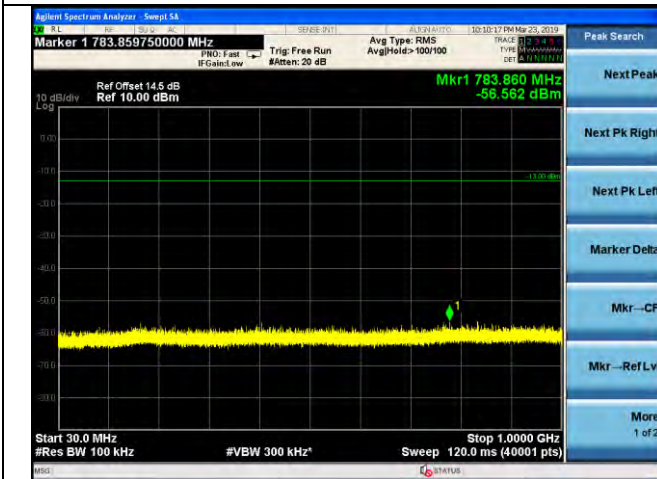

LTE Band 4 \_ 5MHz BW \_ Middle Channel

QPSK

16QAM

64QAM

LTE Band 4 \_ 5MHz BW \_ High Channel

QPSK

16QAM

64QAM

LTE Band 4 \_ 10MHz BW \_ Low Channel

QPSK

16QAM

64QAM

LTE Band 4 \_ 10MHz BW \_ Middle Channel

QPSK

16QAM

64QAM

LTE Band 4 \_ 10MHz BW \_ High Channel

QPSK

16QAM

64QAM

LTE Band 4 \_ 15MHz BW \_ Low Channel

QPSK

16QAM

64QAM