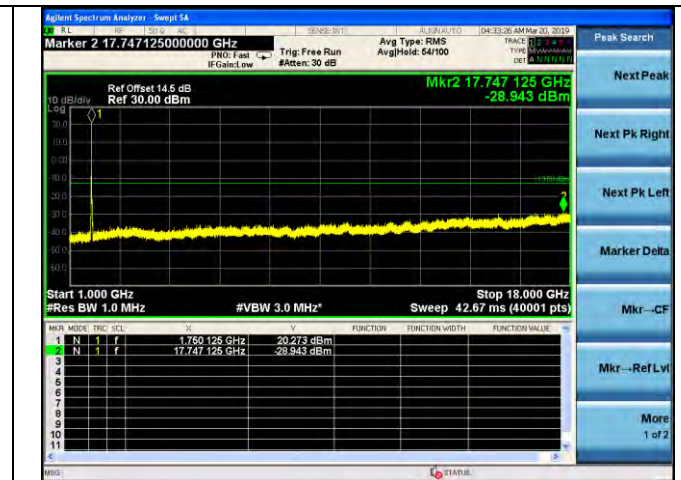

LTE Band 4 \_ 10MHz BW \_ High Channel

QPSK

16QAM

64QAM

LTE Band 4 \_ 15MHz BW \_ Low Channel

QPSK

16QAM

64QAM

LTE Band 4 \_ 15MHz BW \_ Middle Channel

QPSK

16QAM

64QAM

LTE Band 4 \_ 15MHz BW \_ High Channel

QPSK

16QAM

64QAM

LTE Band 4 \_ 20MHz BW \_ Low Channel

QPSK

16QAM

64QAM

LTE Band 4 \_ 20MHz BW \_ Middle Channel

QPSK

16QAM

64QAM