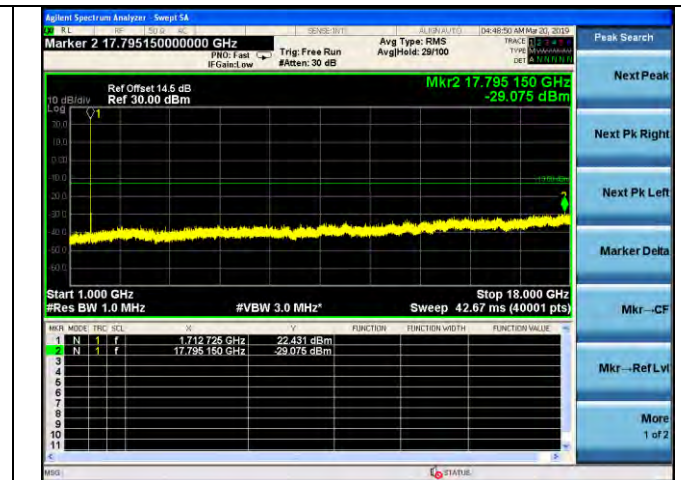

LTE Band 4 \_ 1.4MHz BW \_ Middle Channel

QPSK

16QAM

64QAM

LTE Band 4 \_ 1.4MHz BW \_ High Channel

QPSK

16QAM

64QAM

LTE Band 4 \_ 3MHz BW \_ Low Channel

QPSK

16QAM

64QAM

LTE Band 4 \_ 3MHz BW \_ Middle Channel

QPSK

16QAM

64QAM

LTE Band 4 \_ 3MHz BW \_ High Channel

QPSK

16QAM

64QAM

LTE Band 4 \_ 5MHz BW \_ Low Channel

QPSK

16QAM

64QAM