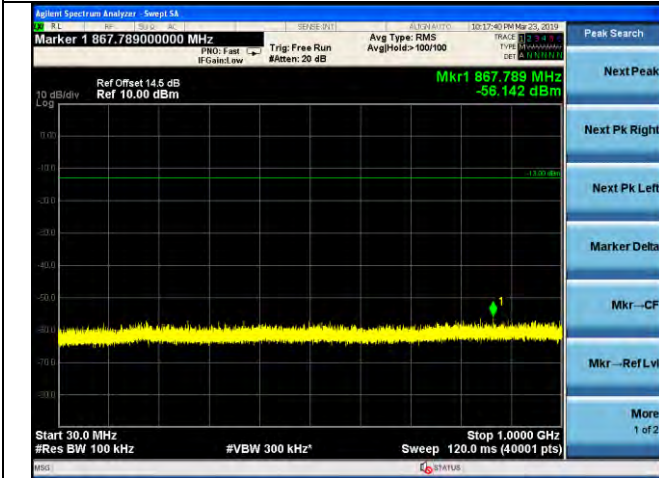

LTE Band 4 \_ 10MHz BW \_ Low Channel

QPSK

16QAM

64QAM

LTE Band 4 \_ 10MHz BW \_ Middle Channel

QPSK

16QAM

64QAM

LTE Band 4 \_ 10MHz BW \_ High Channel

QPSK

16QAM

64QAM

LTE Band 4 \_ 15MHz BW \_ Low Channel

QPSK

16QAM

64QAM

LTE Band 4 \_ 15MHz BW \_ Middle Channel

QPSK

16QAM

64QAM

LTE Band 4 \_ 15MHz BW \_ High Channel

QPSK

16QAM

64QAM