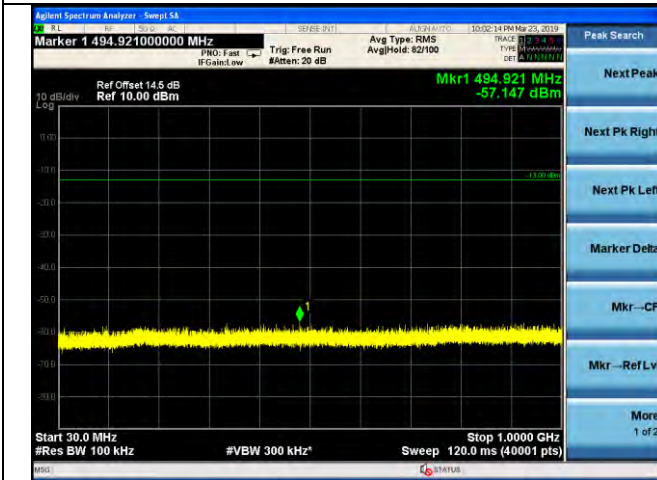

LTE Band 2 \_ 20MHz BW \_ Low Channel

QPSK

16QAM

64QAM

LTE Band 2 \_ 20MHz BW \_ Middle Channel

QPSK

16QAM

64QAM

LTE Band 2 \_ 20MHz BW \_ High Channel

QPSK

16QAM

64QAM

LTE Band 4 \_ 1.4MHz BW \_ Low Channel

QPSK

16QAM

64QAM

LTE Band 4 \_ 1.4MHz BW \_ Middle Channel

QPSK

16QAM

64QAM

LTE Band 4 \_ 1.4MHz BW \_ High Channel

QPSK

16QAM

64QAM

LTE Band 4 \_ 3MHz BW \_ Low Channel

QPSK

16QAM

64QAM

LTE Band 4 \_ 3MHz BW \_ Middle Channel

QPSK

16QAM

64QAM