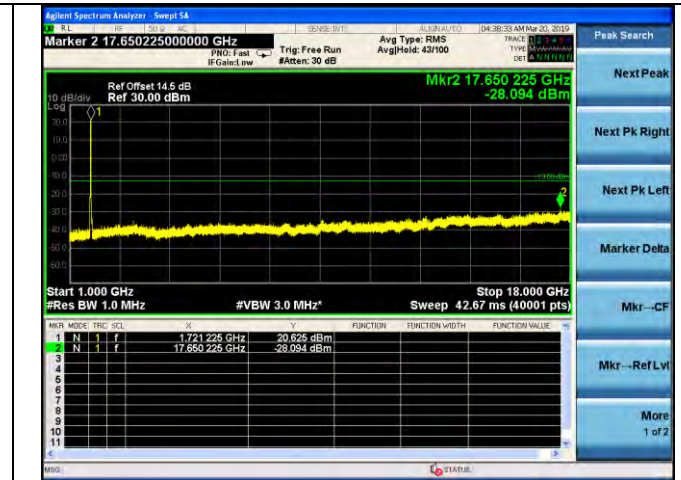

LTE Band 4 \_ 10MHz BW \_ Low Channel

QPSK

16QAM

64QAM

LTE Band 4 \_ 10MHz BW \_ Middle Channel

QPSK

16QAM

64QAM

LTE Band 4 \_ 10MHz BW \_ High Channel

QPSK

16QAM

64QAM

LTE Band 4 \_ 15MHz BW \_ Low Channel

QPSK

16QAM

64QAM

LTE Band 4 \_ 15MHz BW \_ Middle Channel

QPSK

16QAM

64QAM

LTE Band 4 \_ 15MHz BW \_ High Channel

QPSK

16QAM

64QAM