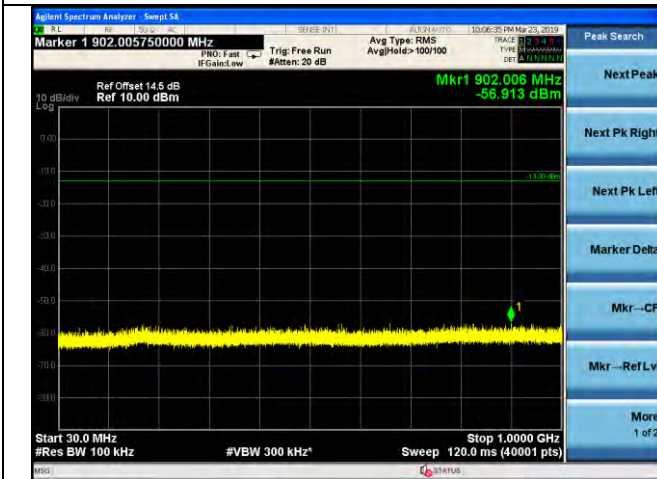

LTE Band 4 \_ 10MHz BW \_ Low Channel

QPSK

16QAM

64QAM

LTE Band 4 \_ 10MHz BW \_ Middle Channel

QPSK

16QAM

64QAM

LTE Band 4 \_ 10MHz BW \_ High Channel

QPSK

16QAM

64QAM

LTE Band 4 \_ 15MHz BW \_ Low Channel

QPSK

16QAM

64QAM

LTE Band 4 \_ 15MHz BW \_ Middle Channel

QPSK

16QAM

64QAM

LTE Band 4 \_ 15MHz BW \_ High Channel

QPSK

16QAM

64QAM