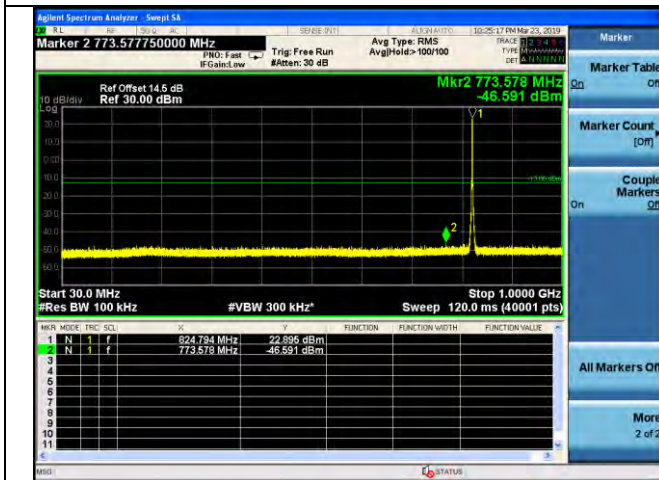

LTE Band 4 \_ 20MHz BW \_ Low Channel

QPSK

16QAM

64QAM

LTE Band 4 \_ 20MHz BW \_ Middle Channel

QPSK

16QAM

64QAM

LTE Band 4 \_ 20MHz BW \_ High Channel

QPSK

16QAM

64QAM

LTE Band 5 \_ 1.4MHz BW \_ Low Channel

QPSK

16QAM

64QAM

LTE Band 5 \_ 1.4MHz BW \_ Middle Channel

QPSK

16QAM

64QAM

LTE Band 5 \_ 1.4MHz BW \_ High Channel

QPSK

16QAM

64QAM