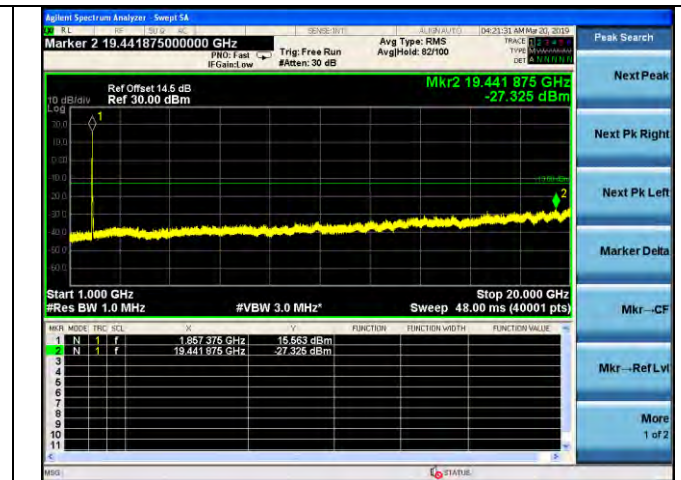

LTE Band 2 \_ 20MHz BW \_ Low Channel

QPSK

16QAM

64QAM

LTE Band 2 \_ 20MHz BW \_ Middle Channel

QPSK

16QAM

64QAM

LTE Band 2 \_ 20MHz BW \_ High Channel

QPSK

16QAM

64QAM

LTE Band 4 \_ 1.4MHz BW \_ Low Channel

QPSK

16QAM

64QAM

LTE Band 4 \_ 1.4MHz BW \_ Middle Channel

QPSK

16QAM

64QAM

LTE Band 4 \_ 1.4MHz BW \_ High Channel

QPSK

16QAM

64QAM