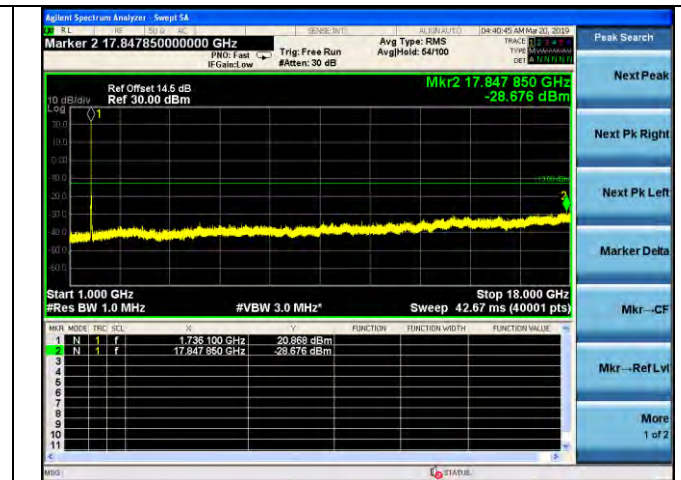

LTE Band 4 \_ 5MHz BW \_ Middle Channel

QPSK

16QAM

64QAM

LTE Band 4 \_ 5MHz BW \_ High Channel

QPSK

16QAM

64QAM

LTE Band 4 \_ 10MHz BW \_ Low Channel

QPSK

16QAM

64QAM

LTE Band 4 \_ 10MHz BW \_ Middle Channel

QPSK

16QAM

64QAM

LTE Band 4 \_ 10MHz BW \_ High Channel

QPSK

16QAM

64QAM

LTE Band 4 \_ 15MHz BW \_ Low Channel

QPSK

16QAM

64QAM