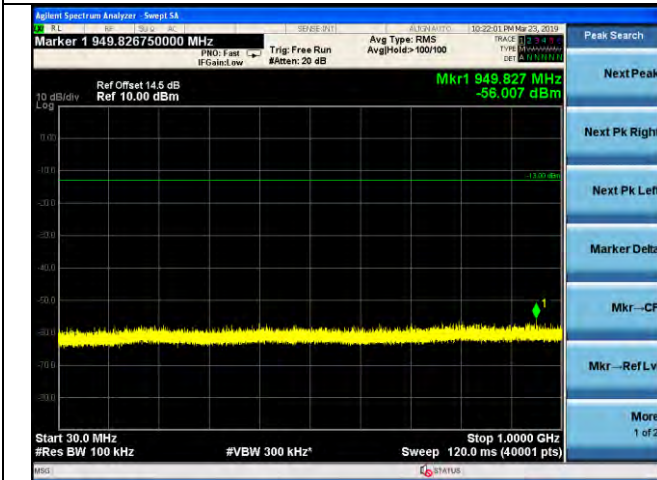

LTE Band 4 \_ 20MHz BW \_ Low Channel

QPSK

16QAM

64QAM

LTE Band 4 \_ 20MHz BW \_ Middle Channel

QPSK

16QAM

64QAM

LTE Band 4 \_ 20MHz BW \_ High Channel

QPSK

16QAM

64QAM

LTE Band 5 \_ 1.4MHz BW \_ Low Channel

QPSK

16QAM

64QAM

LTE Band 5 \_ 1.4MHz BW \_ Middle Channel

QPSK

16QAM

64QAM

LTE Band 5 \_ 1.4MHz BW \_ High Channel

QPSK

16QAM

64QAM