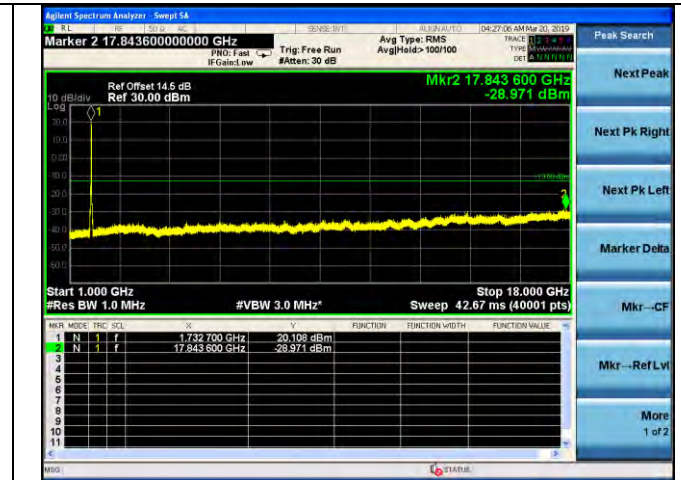

LTE Band 4 \_ 15MHz BW \_ Middle Channel

QPSK

16QAM

64QAM

LTE Band 4 \_ 15MHz BW \_ High Channel

QPSK

16QAM

64QAM

LTE Band 4 \_ 20MHz BW \_ Low Channel

QPSK

16QAM

64QAM

LTE Band 4 \_ 20MHz BW \_ Middle Channel

QPSK

16QAM

64QAM

LTE Band 4 \_ 20MHz BW \_ High Channel

QPSK

16QAM

64QAM

LTE Band 5 \_ 1.4MHz BW \_ Low Channel

QPSK

16QAM

64QAM