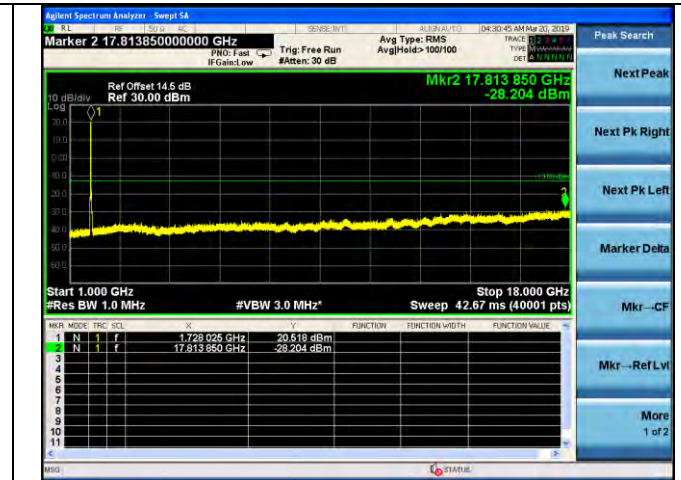

LTE Band 4 \_ 10MHz BW \_ High Channel

QPSK

16QAM

64QAM

LTE Band 4 \_ 15MHz BW \_ Low Channel

QPSK

16QAM

64QAM

LTE Band 4 \_ 15MHz BW \_ Middle Channel

QPSK

16QAM

64QAM

LTE Band 4 \_ 15MHz BW \_ High Channel

QPSK

16QAM

64QAM

LTE Band 4 \_ 20MHz BW \_ Low Channel

QPSK

16QAM

64QAM

LTE Band 4 \_ 20MHz BW \_ Middle Channel

QPSK

16QAM

64QAM