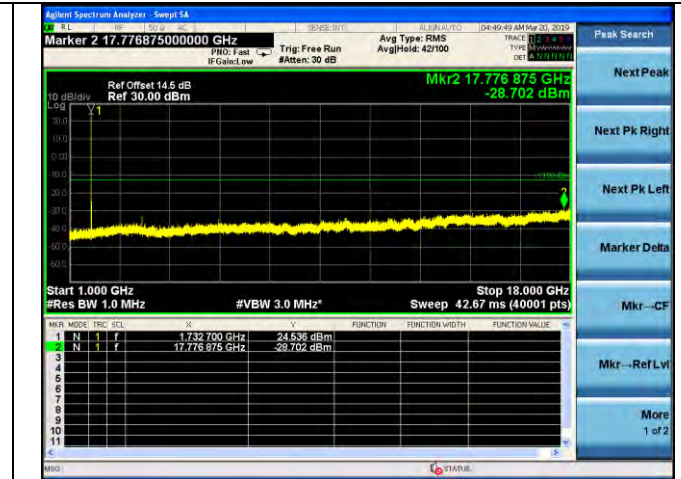

LTE Band 4 \_ 1.4MHz BW \_ Middle Channel

QPSK

16QAM

64QAM

LTE Band 4 \_ 1.4MHz BW \_ High Channel

QPSK

16QAM

64QAM

LTE Band 4 \_ 3MHz BW \_ Low Channel

QPSK

16QAM

64QAM

LTE Band 4 \_ 3MHz BW \_ Middle Channel

QPSK

16QAM

64QAM

LTE Band 4 \_ 3MHz BW \_ High Channel

QPSK

16QAM

64QAM

LTE Band 4 \_ 5MHz BW \_ Low Channel

QPSK

16QAM

64QAM

LTE Band 4 \_ 5MHz BW \_ Middle Channel

QPSK

16QAM

64QAM

LTE Band 4 \_ 5MHz BW \_ High Channel

QPSK

16QAM

64QAM