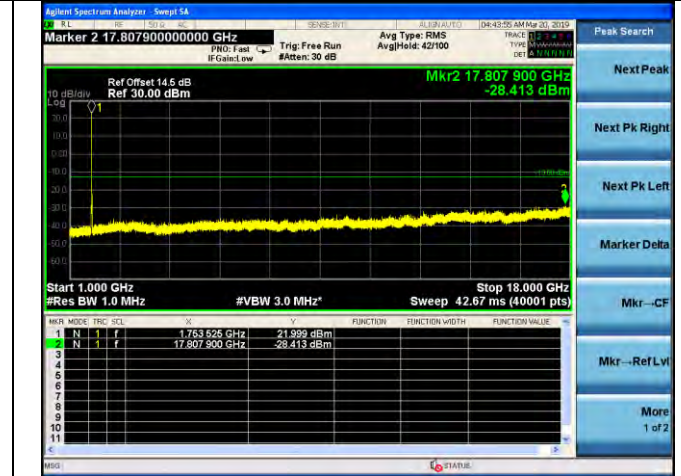

LTE Band 4 \_ 3MHz BW \_ High Channel

QPSK

16QAM

64QAM

LTE Band 4 \_ 5MHz BW \_ Low Channel

QPSK

16QAM

64QAM

LTE Band 4 \_ 5MHz BW \_ Middle Channel

QPSK

16QAM

64QAM

LTE Band 4 \_ 5MHz BW \_ High Channel

QPSK

16QAM

64QAM

LTE Band 4 \_ 10MHz BW \_ Low Channel

QPSK

16QAM

64QAM

LTE Band 4 \_ 10MHz BW \_ Middle Channel

QPSK

16QAM

64QAM

LTE Band 4 \_ 10MHz BW \_ High Channel

QPSK

16QAM

64QAM

LTE Band 4 \_ 15MHz BW \_ Low Channel

QPSK

16QAM

64QAM