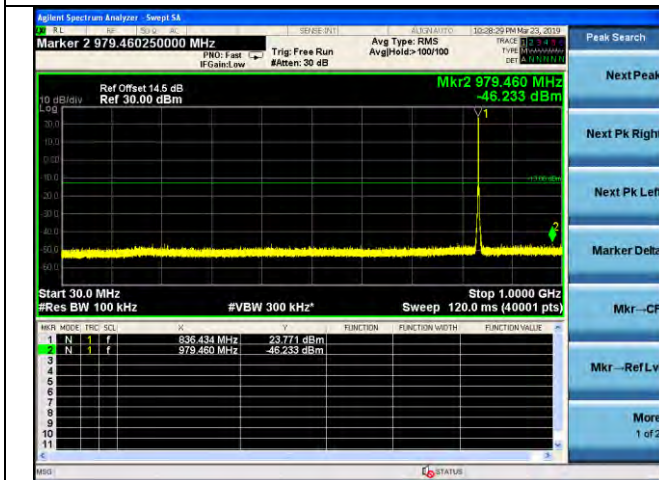

LTE Band 4 \_ 20MHz BW \_ Low Channel

QPSK

16QAM

64QAM

LTE Band 4 \_ 20MHz BW \_ Middle Channel

QPSK

16QAM

64QAM

LTE Band 4 \_ 20MHz BW \_ High Channel

QPSK

16QAM

64QAM

LTE Band 5 \_ 1.4MHz BW \_ Low Channel

QPSK

16QAM

64QAM

LTE Band 5 \_ 1.4MHz BW \_ Middle Channel

QPSK

16QAM

64QAM

LTE Band 5 \_ 1.4MHz BW \_ High Channel

QPSK

16QAM

64QAM