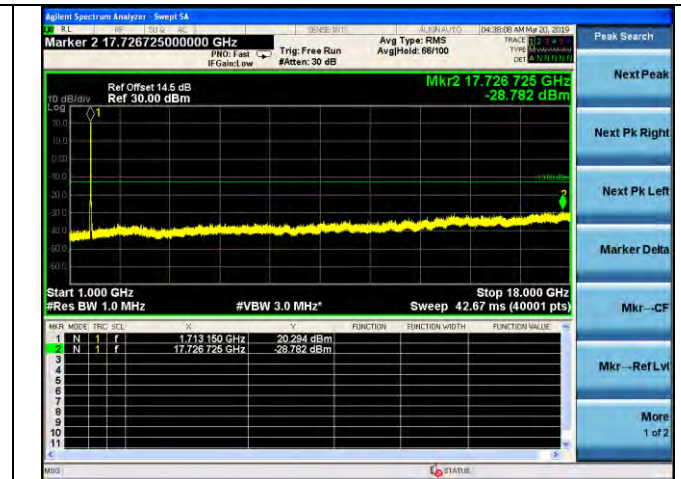

LTE Band 4 \_ 10MHz BW \_ Low Channel

QPSK

16QAM

64QAM

LTE Band 4 \_ 10MHz BW \_ Middle Channel

QPSK

16QAM

64QAM

LTE Band 4 \_ 10MHz BW \_ High Channel

QPSK

16QAM

64QAM

LTE Band 4 \_ 15MHz BW \_ Low Channel

QPSK

16QAM

64QAM

LTE Band 4 \_ 15MHz BW \_ Middle Channel

QPSK

16QAM

64QAM

LTE Band 4 \_ 15MHz BW \_ High Channel

QPSK

16QAM

64QAM