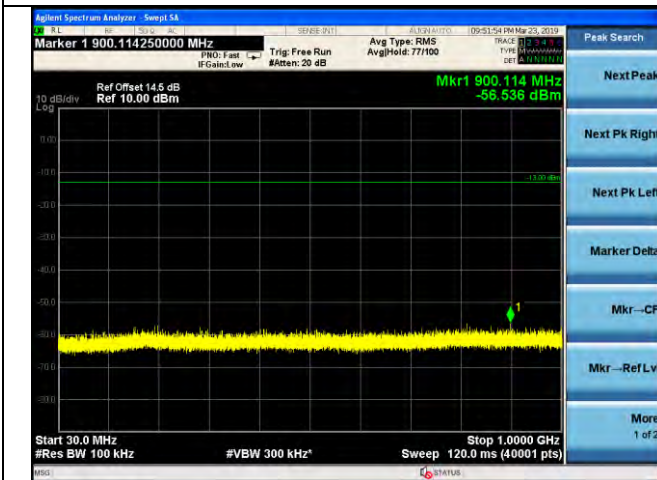

LTE Band 2 \_ 20MHz BW \_ Low Channel

QPSK

16QAM

64QAM

LTE Band 2 \_ 20MHz BW \_ Middle Channel

QPSK

16QAM

64QAM

LTE Band 2 \_ 20MHz BW \_ High Channel

QPSK

16QAM

64QAM

LTE Band 4 \_ 1.4MHz BW \_ Low Channel

QPSK

16QAM

64QAM

LTE Band 4 \_ 1.4MHz BW \_ Middle Channel

QPSK

16QAM

64QAM

LTE Band 4 \_ 1.4MHz BW \_ High Channel

QPSK

16QAM

64QAM

LTE Band 4 \_ 3MHz BW \_ Low Channel

QPSK

16QAM

64QAM

LTE Band 4 \_ 3MHz BW \_ Middle Channel

QPSK

16QAM

64QAM