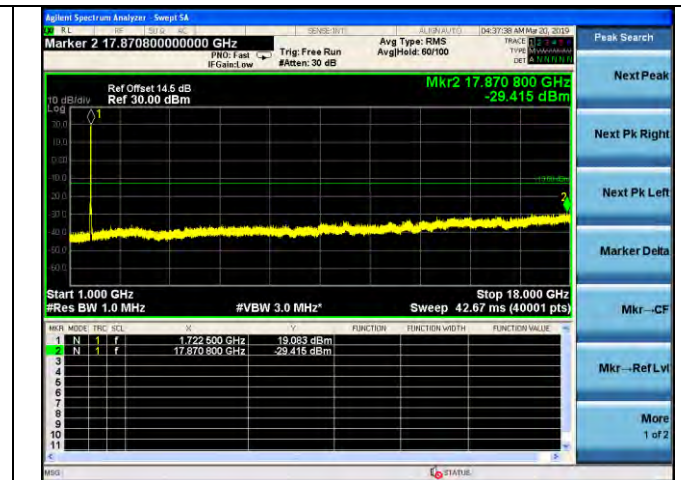

LTE Band 4 \_ 10MHz BW \_ Low Channel

QPSK

16QAM

64QAM

LTE Band 4 \_ 10MHz BW \_ Middle Channel

QPSK

16QAM

64QAM

LTE Band 4 \_ 10MHz BW \_ High Channel

QPSK

16QAM

64QAM

LTE Band 4 \_ 15MHz BW \_ Low Channel

QPSK

16QAM

64QAM

LTE Band 4 \_ 15MHz BW \_ Middle Channel

QPSK

16QAM

64QAM

LTE Band 4 \_ 15MHz BW \_ High Channel

QPSK

16QAM

64QAM