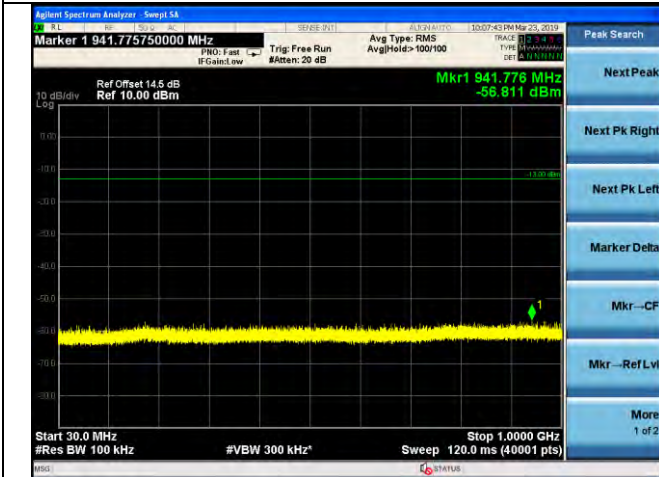

LTE Band 4 \_ 10MHz BW \_ High Channel

QPSK

16QAM

64QAM

LTE Band 4 \_ 15MHz BW \_ Low Channel

QPSK

16QAM

64QAM

LTE Band 4 \_ 15MHz BW \_ Middle Channel

QPSK

16QAM

64QAM

LTE Band 4 \_ 15MHz BW \_ High Channel

QPSK

16QAM

64QAM

LTE Band 4 \_ 20MHz BW \_ Low Channel

QPSK

16QAM

64QAM

LTE Band 4 \_ 20MHz BW \_ Middle Channel

QPSK

16QAM

64QAM