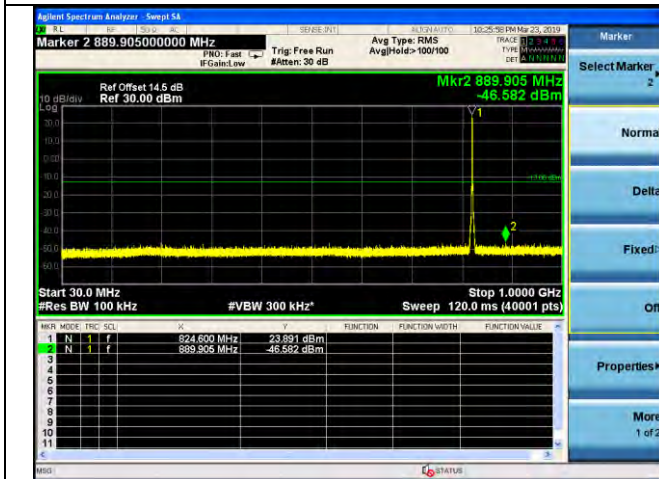

LTE Band 4 \_ 20MHz BW \_ Low Channel

QPSK

16QAM

64QAM

LTE Band 4 \_ 20MHz BW \_ Middle Channel

QPSK

16QAM

64QAM

LTE Band 4 \_ 20MHz BW \_ High Channel

QPSK

16QAM

64QAM

LTE Band 5 \_ 1.4MHz BW \_ Low Channel

QPSK

16QAM

64QAM

LTE Band 5 \_ 1.4MHz BW \_ Middle Channel

QPSK

16QAM

64QAM

LTE Band 5 \_ 1.4MHz BW \_ High Channel

QPSK

16QAM

64QAM