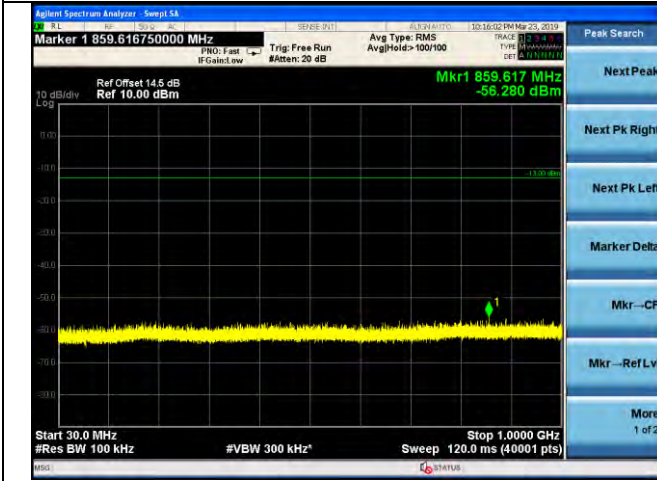

LTE Band 4 \_ 3MHz BW \_ High Channel

QPSK

16QAM

64QAM

LTE Band 4 \_ 5MHz BW \_ Low Channel

QPSK

16QAM

64QAM

LTE Band 4 \_ 5MHz BW \_ Middle Channel

QPSK

16QAM

64QAM

LTE Band 4 \_ 5MHz BW \_ High Channel

QPSK

16QAM

64QAM

LTE Band 4 \_ 10MHz BW \_ Low Channel

QPSK

16QAM

64QAM

LTE Band 4 \_ 10MHz BW \_ Middle Channel

QPSK

16QAM

64QAM