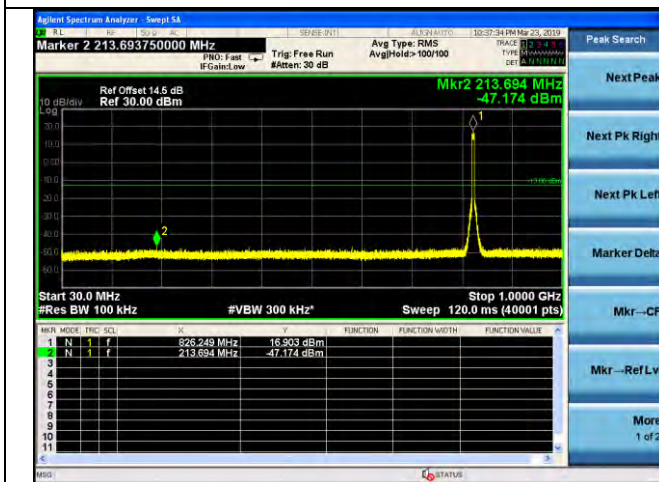

LTE Band 5 \_ 3MHz BW \_ Low Channel

QPSK

16QAM

64QAM

LTE Band 5 \_ 3MHz BW \_ Middle Channel

QPSK

16QAM

64QAM

LTE Band 5 \_ 3MHz BW \_ High Channel

QPSK

16QAM

64QAM

LTE Band 5 \_ 5MHz BW \_ Low Channel

QPSK

16QAM

64QAM

LTE Band 5 \_ 5MHz BW \_ Middle Channel

QPSK

16QAM

64QAM

LTE Band 5 \_ 5MHz BW \_ High Channel

QPSK

16QAM

64QAM