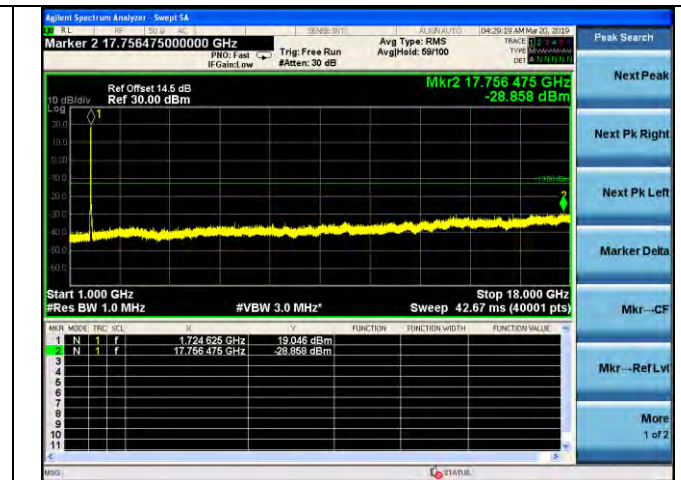

LTE Band 4 \_ 15MHz BW \_ Middle Channel

QPSK

16QAM

64QAM

LTE Band 4 \_ 15MHz BW \_ High Channel

QPSK

16QAM

64QAM

LTE Band 4 \_ 20MHz BW \_ Low Channel

QPSK

16QAM

64QAM

LTE Band 4 \_ 20MHz BW \_ Middle Channel

QPSK

16QAM

64QAM

LTE Band 4 \_ 20MHz BW \_ High Channel

QPSK

16QAM

64QAM

LTE Band 5 \_ 1.4MHz BW \_ Low Channel

QPSK

16QAM

64QAM