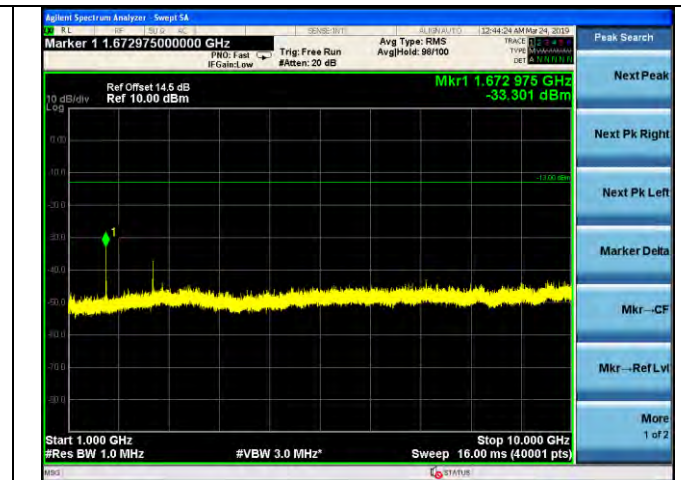

LTE Band 4 \_ 20MHz BW \_ High Channel

QPSK

16QAM

64QAM

LTE Band 5 \_ 1.4MHz BW \_ Low Channel

QPSK

16QAM

64QAM

LTE Band 5 \_ 1.4MHz BW \_ Middle Channel

QPSK

16QAM

64QAM

LTE Band 5 \_ 1.4MHz BW \_ High Channel

QPSK

16QAM

64QAM

LTE Band 5 \_ 3MHz BW \_ Low Channel

QPSK

16QAM

64QAM

LTE Band 5 \_ 3MHz BW \_ Middle Channel

QPSK

16QAM

64QAM