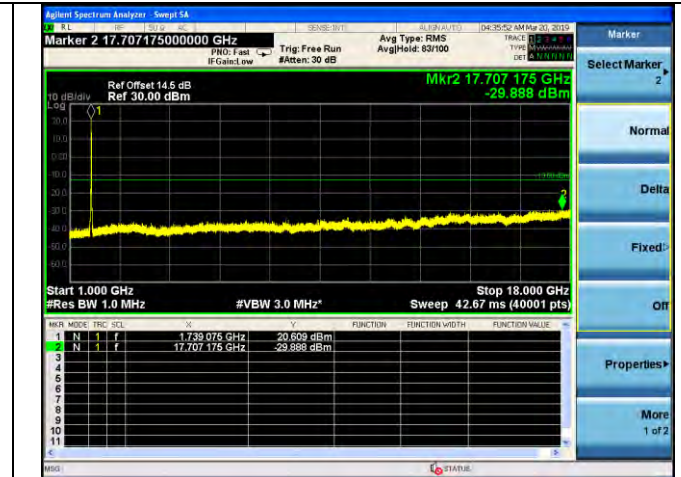

LTE Band 4 \_ 10MHz BW \_ Low Channel

QPSK

16QAM

64QAM

LTE Band 4 \_ 10MHz BW \_ Middle Channel

QPSK

16QAM

64QAM

LTE Band 4 \_ 10MHz BW \_ High Channel

QPSK

16QAM

64QAM

LTE Band 4 \_ 15MHz BW \_ Low Channel

QPSK

16QAM

64QAM

LTE Band 4 \_ 15MHz BW \_ Middle Channel

QPSK

16QAM

64QAM

LTE Band 4 \_ 15MHz BW \_ High Channel

QPSK

16QAM

64QAM