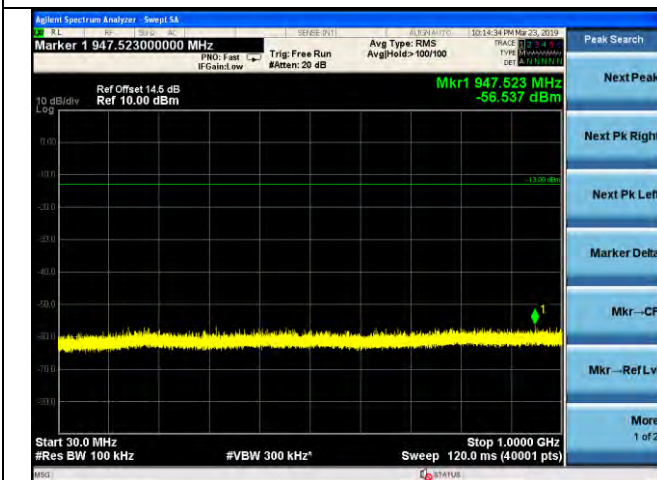

LTE Band 4 \_ 10MHz BW \_ Low Channel

QPSK

16QAM

64QAM

LTE Band 4 \_ 10MHz BW \_ Middle Channel

QPSK

16QAM

64QAM

LTE Band 4 \_ 10MHz BW \_ High Channel

QPSK

16QAM

64QAM

LTE Band 4 \_ 15MHz BW \_ Low Channel

QPSK

16QAM

64QAM

LTE Band 4 \_ 15MHz BW \_ Middle Channel

QPSK

16QAM

64QAM

LTE Band 4 \_ 15MHz BW \_ High Channel

QPSK

16QAM

64QAM