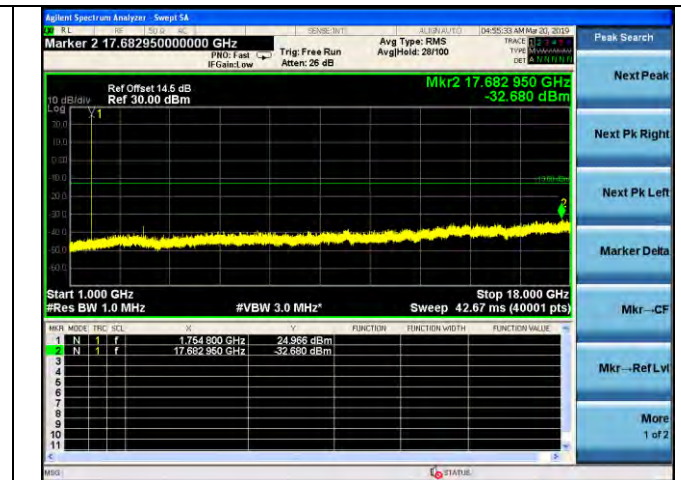

LTE Band 2 \_ 20MHz BW \_ High Channel

QPSK

16QAM

64QAM

LTE Band 4 \_ 1.4MHz BW \_ Low Channel

QPSK

16QAM

64QAM

LTE Band 4 \_ 1.4MHz BW \_ Middle Channel

QPSK

16QAM

64QAM

LTE Band 4 \_ 1.4MHz BW \_ High Channel

QPSK

16QAM

64QAM

LTE Band 4 \_ 3MHz BW \_ Low Channel

QPSK

16QAM

64QAM

LTE Band 4 \_ 3MHz BW \_ Middle Channel

QPSK

16QAM

64QAM

LTE Band 4 \_ 3MHz BW \_ High Channel

QPSK

16QAM

64QAM

LTE Band 4 \_ 5MHz BW \_ Low Channel

QPSK

16QAM

64QAM