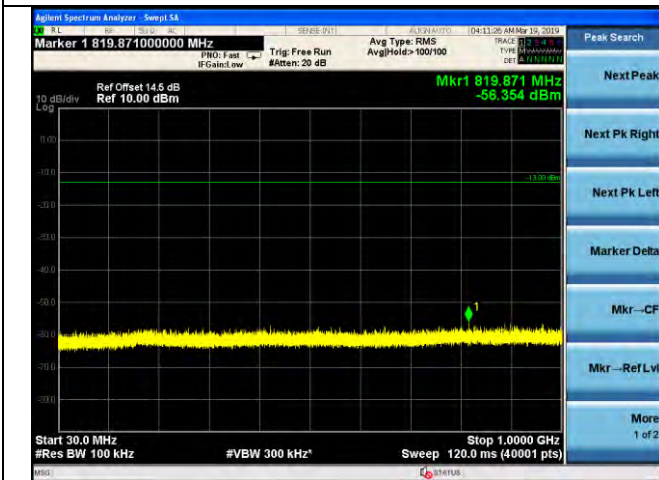

LTE Band 2 \_ 20MHz BW \_ Low Channel

QPSK

16QAM

64QAM

LTE Band 2 \_ 20MHz BW \_ Middle Channel

QPSK

16QAM

64QAM

LTE Band 2 \_ 20MHz BW \_ High Channel

QPSK

16QAM

64QAM

LTE Band 4 \_ 1.4MHz BW \_ Low Channel

QPSK

16QAM

64QAM

LTE Band 4 \_ 1.4MHz BW \_ Middle Channel

QPSK

16QAM

64QAM

LTE Band 4 \_ 1.4MHz BW \_ High Channel

QPSK

16QAM

64QAM