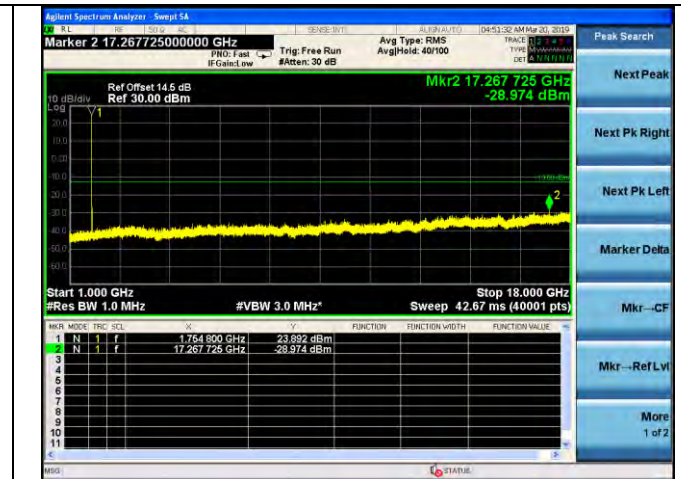

LTE Band 4 \_ 1.4MHz BW \_ Middle Channel

QPSK

16QAM

64QAM

LTE Band 4 \_ 1.4MHz BW \_ High Channel

QPSK

16QAM

64QAM

LTE Band 4 \_ 3MHz BW \_ Low Channel

QPSK

16QAM

64QAM

LTE Band 4 \_ 3MHz BW \_ Middle Channel

QPSK

16QAM

64QAM

LTE Band 4 \_ 3MHz BW \_ High Channel

QPSK

16QAM

64QAM

LTE Band 4 \_ 5MHz BW \_ Low Channel

QPSK

16QAM

64QAM

LTE Band 4 \_ 5MHz BW \_ Middle Channel

QPSK

16QAM

64QAM

LTE Band 4 \_ 5MHz BW \_ High Channel

QPSK

16QAM

64QAM