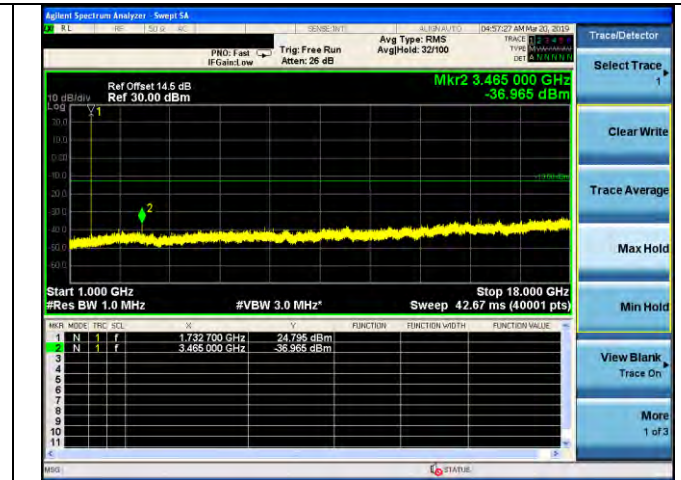

LTE Band 2 \_ 20MHz BW \_ High Channel

QPSK

16QAM

64QAM

LTE Band 4 \_ 1.4MHz BW \_ Low Channel

QPSK

16QAM

64QAM

LTE Band 4 \_ 1.4MHz BW \_ Middle Channel

QPSK

16QAM

64QAM

LTE Band 4 \_ 1.4MHz BW \_ High Channel

QPSK

16QAM

64QAM