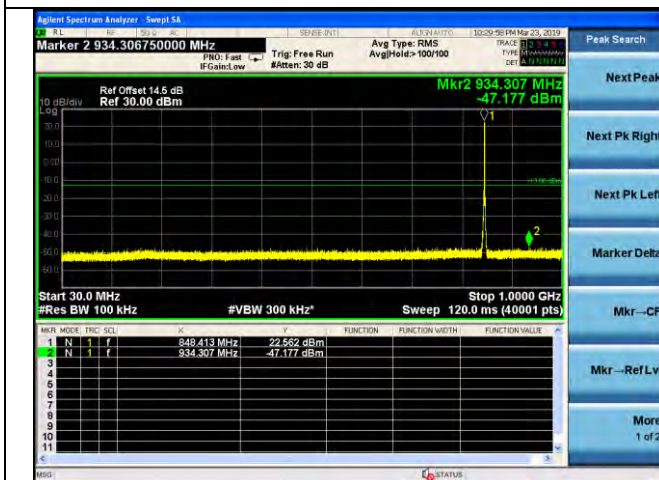

LTE Band 4 \_ 20MHz BW \_ High Channel

QPSK

16QAM

64QAM

LTE Band 5 \_ 1.4MHz BW \_ Low Channel

QPSK

16QAM

64QAM

LTE Band 5 \_ 1.4MHz BW \_ Middle Channel

QPSK

16QAM

64QAM

LTE Band 5 \_ 1.4MHz BW \_ High Channel

QPSK

16QAM

64QAM

LTE Band 5 \_ 3MHz BW \_ Low Channel

QPSK

16QAM

64QAM

LTE Band 5 \_ 3MHz BW \_ Middle Channel

QPSK

16QAM

64QAM