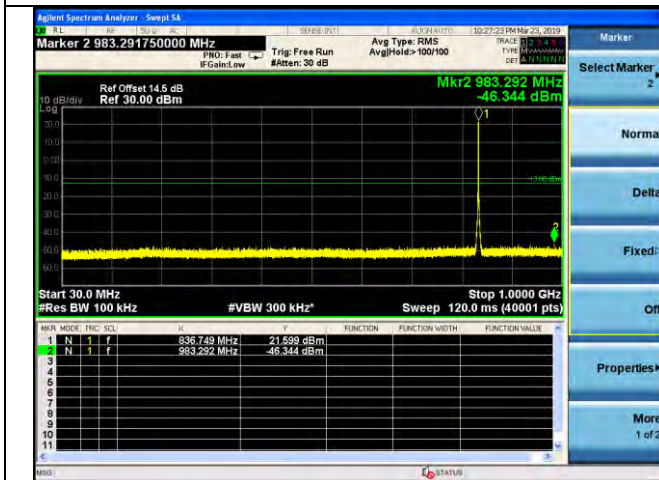

LTE Band 4 \_ 20MHz BW \_ High Channel

QPSK

16QAM

64QAM

LTE Band 5 \_ 1.4MHz BW \_ Low Channel

QPSK

16QAM

64QAM

LTE Band 5 \_ 1.4MHz BW \_ Middle Channel

QPSK

16QAM

64QAM

LTE Band 5 \_ 1.4MHz BW \_ High Channel

QPSK

16QAM

64QAM

LTE Band 5 \_ 3MHz BW \_ Low Channel

QPSK

16QAM

64QAM

LTE Band 5 \_ 3MHz BW \_ Middle Channel

QPSK

16QAM

64QAM