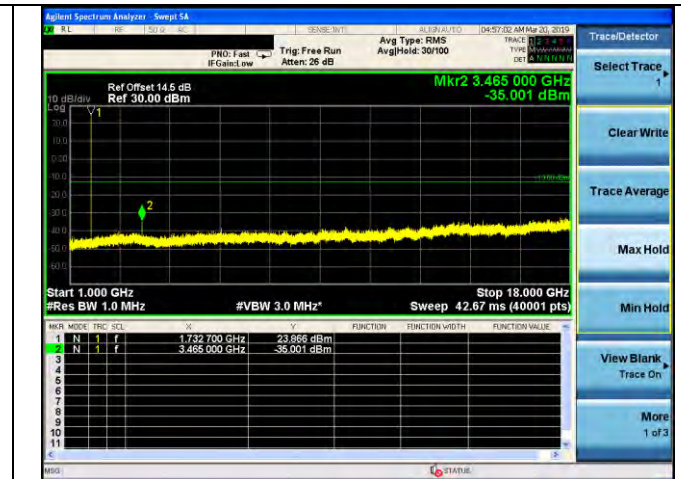

LTE Band 2 \_ 20MHz BW \_ Low Channel

QPSK

16QAM

64QAM

LTE Band 2 \_ 20MHz BW \_ Middle Channel

QPSK

16QAM

64QAM

LTE Band 2 \_ 20MHz BW \_ High Channel

QPSK

16QAM

64QAM

LTE Band 4 \_ 1.4MHz BW \_ Low Channel

QPSK

16QAM

64QAM

LTE Band 4 \_ 1.4MHz BW \_ Middle Channel

QPSK

16QAM

64QAM

LTE Band 4 \_ 1.4MHz BW \_ High Channel

QPSK

16QAM

64QAM

LTE Band 4 \_ 3MHz BW \_ Low Channel

QPSK

16QAM

64QAM

LTE Band 4 \_ 3MHz BW \_ Middle Channel

QPSK

16QAM

64QAM