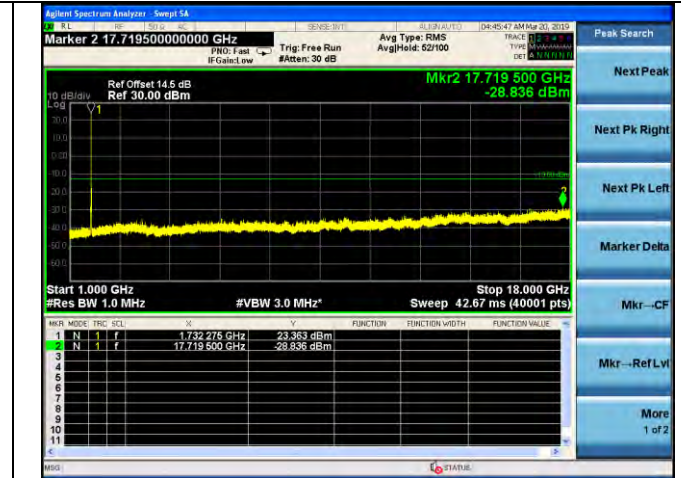

LTE Band 4 \_ 3MHz BW \_ Low Channel

QPSK

16QAM

64QAM

LTE Band 4 \_ 3MHz BW \_ Middle Channel

QPSK

16QAM

64QAM

LTE Band 4 \_ 3MHz BW \_ High Channel

QPSK

16QAM

64QAM

LTE Band 4 \_ 5MHz BW \_ Low Channel

QPSK

16QAM

64QAM

LTE Band 4 \_ 5MHz BW \_ Middle Channel

QPSK

16QAM

64QAM

LTE Band 4 \_ 5MHz BW \_ High Channel

QPSK

16QAM

64QAM

LTE Band 4 \_ 10MHz BW \_ Low Channel

QPSK

16QAM

64QAM

LTE Band 4 \_ 10MHz BW \_ Middle Channel

QPSK

16QAM

64QAM