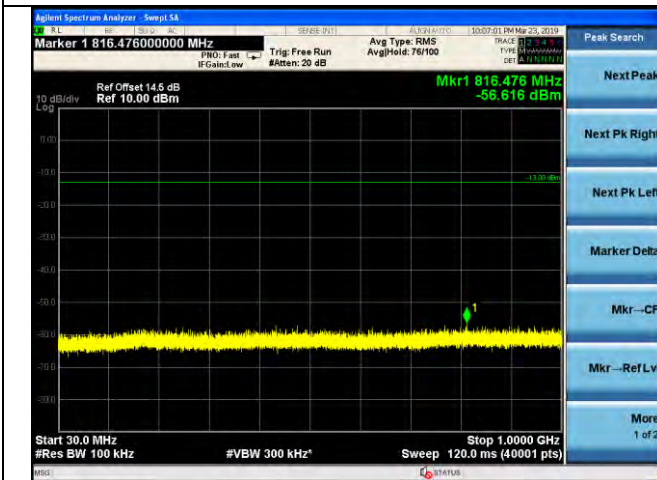

LTE Band 4 \_ 10MHz BW \_ Low Channel

QPSK

16QAM

64QAM

LTE Band 4 \_ 10MHz BW \_ Middle Channel

QPSK

16QAM

64QAM

LTE Band 4 \_ 10MHz BW \_ High Channel

QPSK

16QAM

64QAM

LTE Band 4 \_ 15MHz BW \_ Low Channel

QPSK

16QAM

64QAM

LTE Band 4 \_ 15MHz BW \_ Middle Channel

QPSK

16QAM

64QAM

LTE Band 4 \_ 15MHz BW \_ High Channel

QPSK

16QAM

64QAM