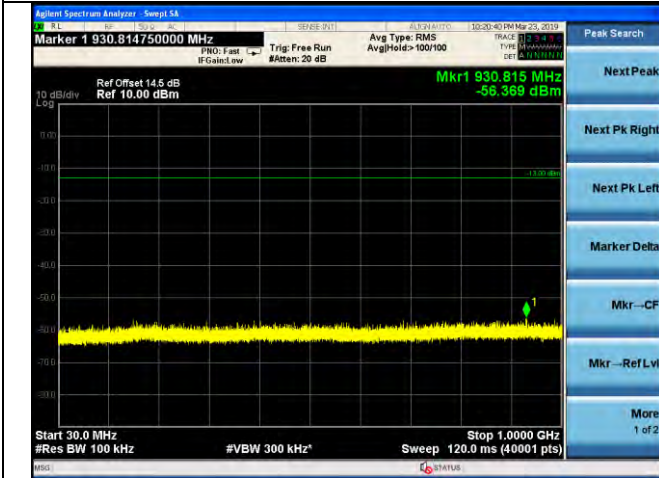

LTE Band 4 \_ 10MHz BW \_ High Channel

QPSK

16QAM

64QAM

LTE Band 4 \_ 15MHz BW \_ Low Channel

QPSK

16QAM

64QAM

LTE Band 4 \_ 15MHz BW \_ Middle Channel

QPSK

16QAM

64QAM

LTE Band 4 \_ 15MHz BW \_ High Channel

QPSK

16QAM

64QAM

LTE Band 4 \_ 20MHz BW \_ Low Channel

QPSK

16QAM

64QAM

LTE Band 4 \_ 20MHz BW \_ Middle Channel

QPSK

16QAM

64QAM