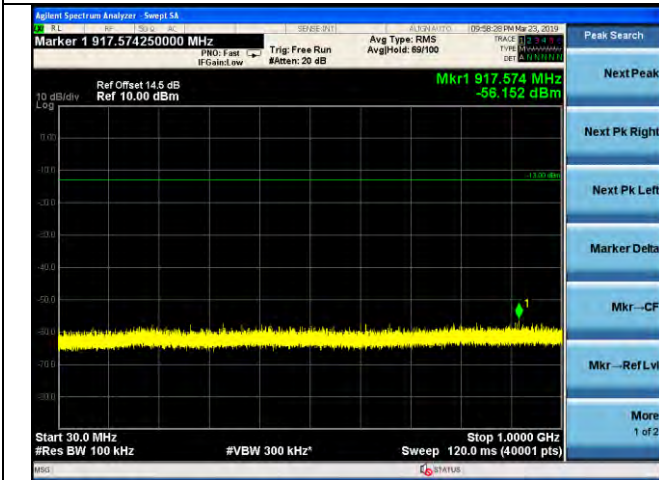

LTE Band 4 \_ 10MHz BW \_ High Channel

QPSK

16QAM

64QAM

LTE Band 4 \_ 15MHz BW \_ Low Channel

QPSK

16QAM

64QAM

LTE Band 4 \_ 15MHz BW \_ Middle Channel

QPSK

16QAM

64QAM

LTE Band 4 \_ 15MHz BW \_ High Channel

QPSK

16QAM

64QAM

LTE Band 4 \_ 20MHz BW \_ Low Channel

QPSK

16QAM

64QAM

LTE Band 4 \_ 20MHz BW \_ Middle Channel

QPSK

16QAM

64QAM