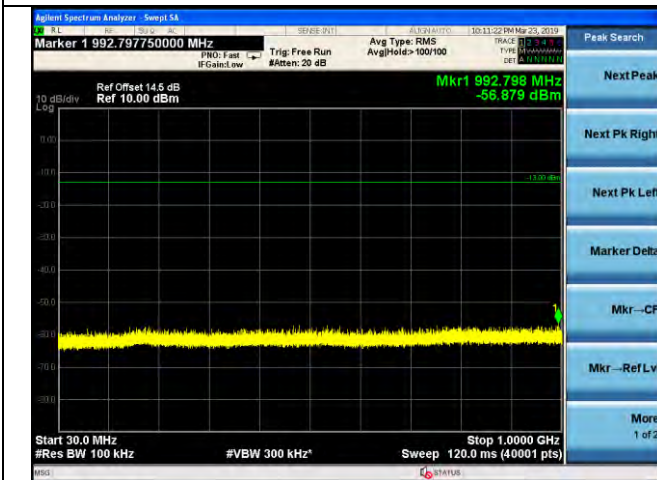

LTE Band 2 \_ 20MHz BW \_ High Channel

QPSK

16QAM

64QAM

LTE Band 4 \_ 1.4MHz BW \_ Low Channel

QPSK

16QAM

64QAM

LTE Band 4 \_ 1.4MHz BW \_ Middle Channel

QPSK

16QAM

64QAM

LTE Band 4 \_ 1.4MHz BW \_ High Channel

QPSK

16QAM

64QAM

LTE Band 4 \_ 3MHz BW \_ Low Channel

QPSK

16QAM

64QAM

LTE Band 4 \_ 3MHz BW \_ Middle Channel

QPSK

16QAM

64QAM

LTE Band 4 \_ 3MHz BW \_ High Channel

QPSK

16QAM

64QAM

LTE Band 4 \_ 5MHz BW \_ Low Channel

QPSK

16QAM

64QAM