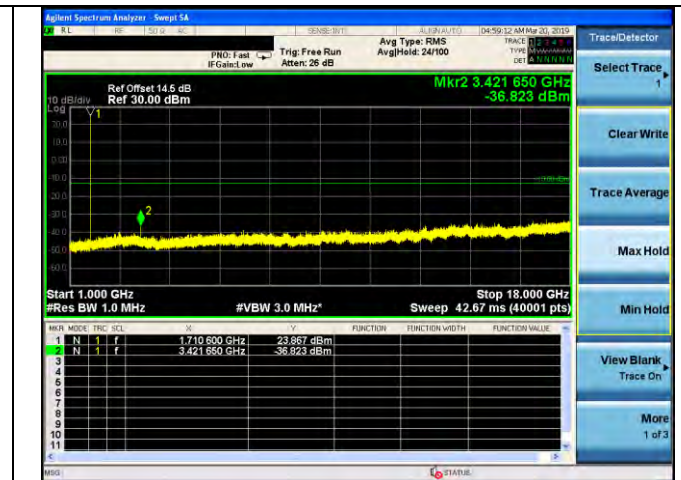

LTE Band 2 \_ 20MHz BW \_ Low Channel

QPSK

16QAM

64QAM

LTE Band 2 \_ 20MHz BW \_ Middle Channel

QPSK

16QAM

64QAM

LTE Band 2 \_ 20MHz BW \_ High Channel

QPSK

16QAM

64QAM

LTE Band 4 \_ 1.4MHz BW \_ Low Channel

QPSK

16QAM

64QAM

LTE Band 4 \_ 1.4MHz BW \_ Middle Channel

QPSK

16QAM

64QAM

LTE Band 4 \_ 1.4MHz BW \_ High Channel

QPSK

16QAM

64QAM

LTE Band 4 \_ 3MHz BW \_ Low Channel

QPSK

16QAM

64QAM

LTE Band 4 \_ 3MHz BW \_ Middle Channel

QPSK

16QAM

64QAM