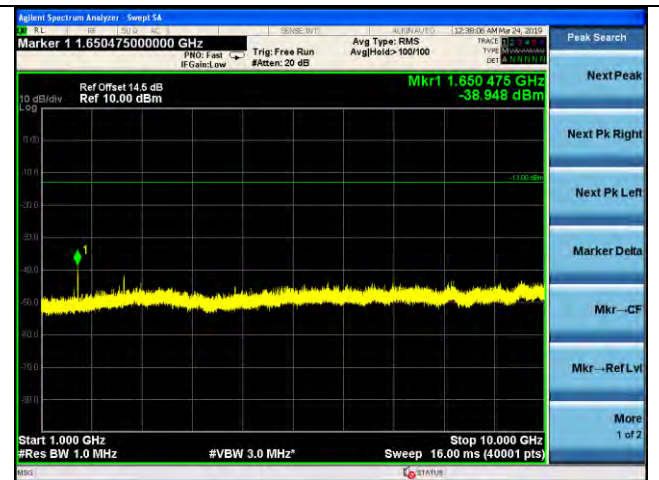

LTE Band 5 \_ 1.4MHz BW \_ Middle Channel

QPSK

16QAM

64QAM

LTE Band 5 \_ 1.4MHz BW \_ High Channel

QPSK

16QAM

64QAM

LTE Band 5 \_ 3MHz BW \_ Low Channel

QPSK

16QAM

64QAM

LTE Band 5 \_ 3MHz BW \_ Middle Channel

QPSK

16QAM

64QAM

LTE Band 5 \_ 3MHz BW \_ High Channel

QPSK

16QAM

64QAM

LTE Band 5 \_ 5MHz BW \_ Low Channel

QPSK

16QAM

64QAM