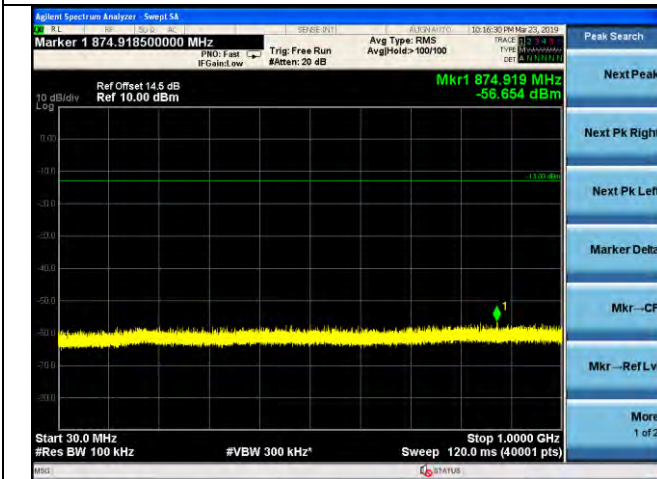

LTE Band 4 \_ 5MHz BW \_ Middle Channel

QPSK

16QAM

64QAM

LTE Band 4 \_ 5MHz BW \_ High Channel

QPSK

16QAM

64QAM

LTE Band 4 \_ 10MHz BW \_ Low Channel

QPSK

16QAM

64QAM

LTE Band 4 \_ 10MHz BW \_ Middle Channel

QPSK

16QAM

64QAM

LTE Band 4 \_ 10MHz BW \_ High Channel

QPSK

16QAM

64QAM

LTE Band 4 \_ 15MHz BW \_ Low Channel

QPSK

16QAM

64QAM