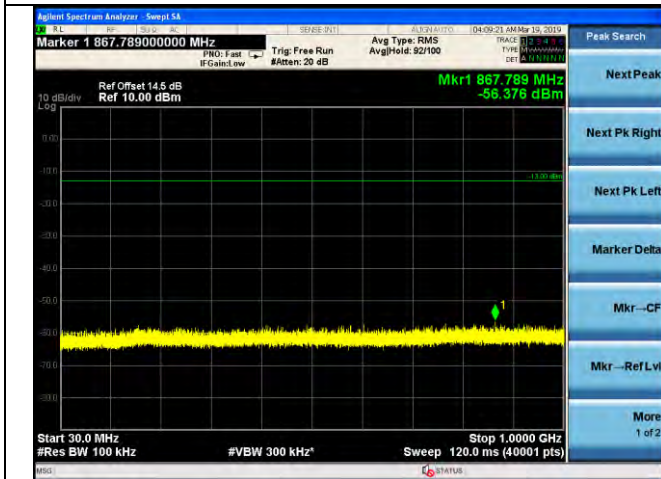

LTE Band 2 \_ 20MHz BW \_ Low Channel

QPSK

16QAM

64QAM

LTE Band 2 \_ 20MHz BW \_ Middle Channel

QPSK

16QAM

64QAM

LTE Band 2 \_ 20MHz BW \_ High Channel

QPSK

16QAM

64QAM

LTE Band 4 \_ 1.4MHz BW \_ Low Channel

QPSK

16QAM

64QAM

LTE Band 4 \_ 1.4MHz BW \_ Middle Channel

QPSK

16QAM

64QAM

LTE Band 4 \_ 1.4MHz BW \_ High Channel

QPSK

16QAM

64QAM