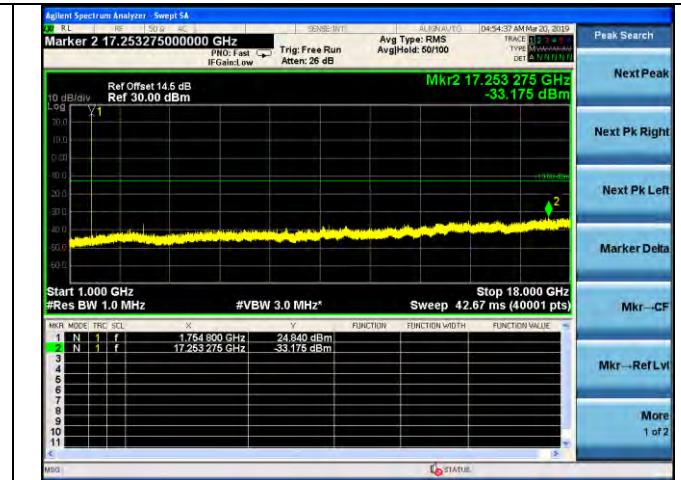

LTE Band 2 \_ 20MHz BW \_ High Channel

QPSK

16QAM

64QAM

LTE Band 4 \_ 1.4MHz BW \_ Low Channel

QPSK

16QAM

64QAM

LTE Band 4 \_ 1.4MHz BW \_ Middle Channel

QPSK

16QAM

64QAM

LTE Band 4 \_ 1.4MHz BW \_ High Channel

QPSK

16QAM

64QAM

LTE Band 4 \_ 3MHz BW \_ Low Channel

QPSK

16QAM

64QAM

LTE Band 4 \_ 3MHz BW \_ Middle Channel

QPSK

16QAM

64QAM

LTE Band 4 \_ 3MHz BW \_ High Channel

QPSK

16QAM

64QAM

LTE Band 4 \_ 5MHz BW \_ Low Channel

QPSK

16QAM

64QAM