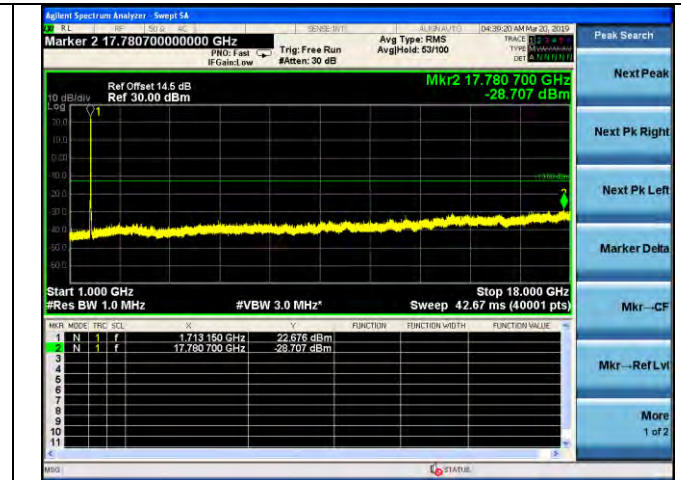

LTE Band 4 \_ 3MHz BW \_ High Channel

QPSK

16QAM

64QAM

LTE Band 4 \_ 5MHz BW \_ Low Channel

QPSK

16QAM

64QAM

LTE Band 4 \_ 5MHz BW \_ Middle Channel

QPSK

16QAM

64QAM

LTE Band 4 \_ 5MHz BW \_ High Channel

QPSK

16QAM

64QAM

LTE Band 4 \_ 10MHz BW \_ Low Channel

QPSK

16QAM

64QAM

LTE Band 4 \_ 10MHz BW \_ Middle Channel

QPSK

16QAM

64QAM