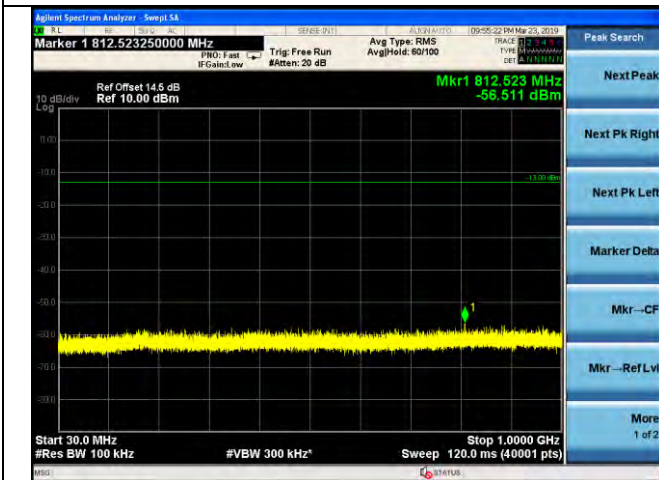

LTE Band 4 \_ 3MHz BW \_ Low Channel

QPSK

16QAM

64QAM

LTE Band 4 \_ 3MHz BW \_ Middle Channel

QPSK

16QAM

64QAM

LTE Band 4 \_ 3MHz BW \_ High Channel

QPSK

16QAM

64QAM

LTE Band 4 \_ 5MHz BW \_ Low Channel

QPSK

16QAM

64QAM

LTE Band 4 \_ 5MHz BW \_ Middle Channel

QPSK

16QAM

64QAM

LTE Band 4 \_ 5MHz BW \_ High Channel

QPSK

16QAM

64QAM