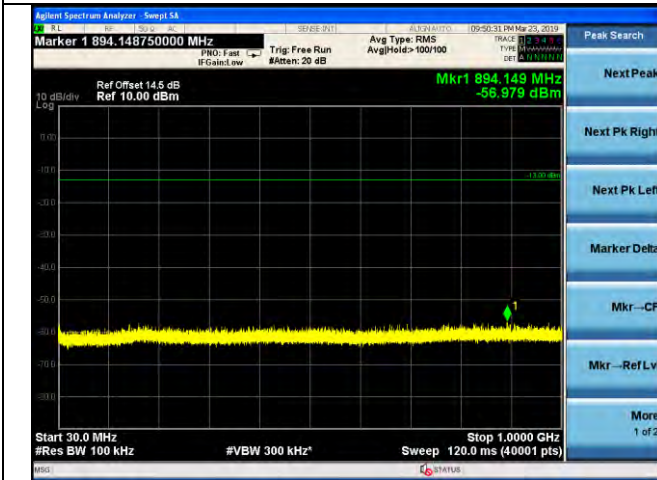

LTE Band 2 \_ 20MHz BW \_ Low Channel

QPSK

16QAM

64QAM

LTE Band 2 \_ 20MHz BW \_ Middle Channel

QPSK

16QAM

64QAM

LTE Band 2 \_ 20MHz BW \_ High Channel

QPSK

16QAM

64QAM

LTE Band 4 \_ 1.4MHz BW \_ Low Channel

QPSK

16QAM

64QAM

LTE Band 4 \_ 1.4MHz BW \_ Middle Channel

QPSK

16QAM

64QAM

LTE Band 4 \_ 1.4MHz BW \_ High Channel

QPSK

16QAM

64QAM

LTE Band 4 \_ 3MHz BW \_ Low Channel

QPSK

16QAM

64QAM

LTE Band 4 \_ 3MHz BW \_ Middle Channel

QPSK

16QAM

64QAM