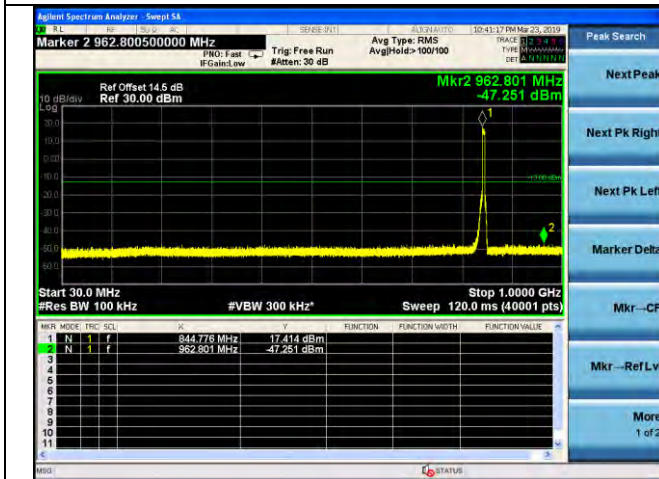

LTE Band 5 \_ 3MHz BW \_ High Channel

QPSK

16QAM

64QAM

LTE Band 5 \_ 5MHz BW \_ Low Channel

QPSK

16QAM

64QAM

LTE Band 5 \_ 5MHz BW \_ Middle Channel

QPSK

16QAM

64QAM

LTE Band 5 \_ 5MHz BW \_ High Channel

QPSK

16QAM

64QAM