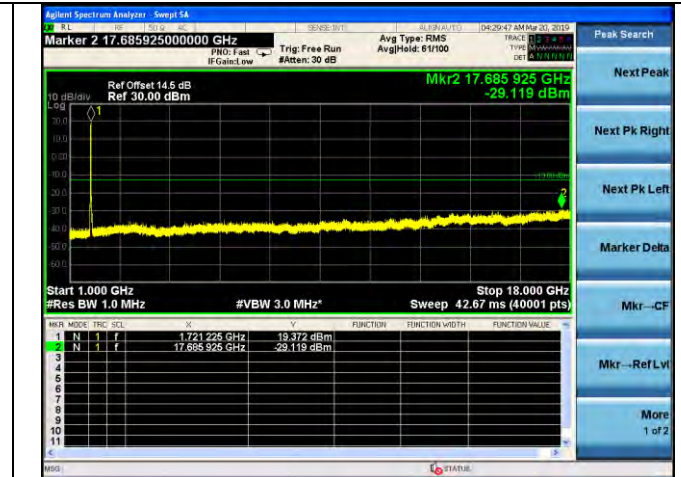

LTE Band 4 \_ 10MHz BW \_ High Channel

QPSK

16QAM

64QAM

LTE Band 4 \_ 15MHz BW \_ Low Channel

QPSK

16QAM

64QAM

LTE Band 4 \_ 15MHz BW \_ Middle Channel

QPSK

16QAM

64QAM

LTE Band 4 \_ 15MHz BW \_ High Channel

QPSK

16QAM

64QAM

LTE Band 4 \_ 20MHz BW \_ Low Channel

QPSK

16QAM

64QAM

LTE Band 4 \_ 20MHz BW \_ Middle Channel

QPSK

16QAM

64QAM