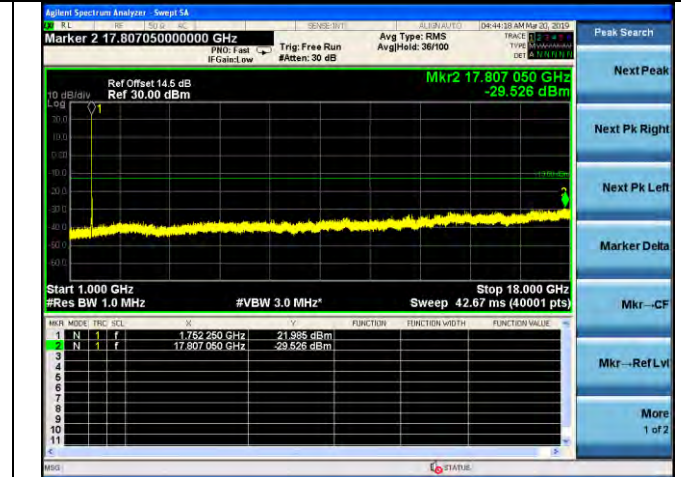

LTE Band 4 \_ 3MHz BW \_ High Channel

QPSK

16QAM

64QAM

LTE Band 4 \_ 5MHz BW \_ Low Channel

QPSK

16QAM

64QAM

LTE Band 4 \_ 5MHz BW \_ Middle Channel

QPSK

16QAM

64QAM

LTE Band 4 \_ 5MHz BW \_ High Channel

QPSK

16QAM

64QAM

LTE Band 4 \_ 10MHz BW \_ Low Channel

QPSK

16QAM

64QAM

LTE Band 4 \_ 10MHz BW \_ Middle Channel

QPSK

16QAM

64QAM

LTE Band 4 \_ 10MHz BW \_ High Channel

QPSK

16QAM

64QAM

LTE Band 4 \_ 15MHz BW \_ Low Channel

QPSK

16QAM

64QAM