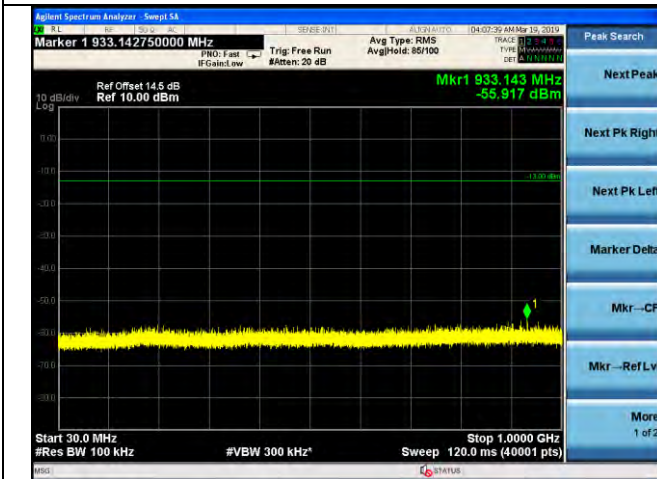

LTE Band 2 \_ 20MHz BW \_ Low Channel

QPSK

16QAM

64QAM

LTE Band 2 \_ 20MHz BW \_ Middle Channel

QPSK

16QAM

64QAM

LTE Band 2 \_ 20MHz BW \_ High Channel

QPSK

16QAM

64QAM

LTE Band 4 \_ 1.4MHz BW \_ Low Channel

QPSK

16QAM

64QAM

LTE Band 4 \_ 1.4MHz BW \_ Middle Channel

QPSK

16QAM

64QAM

LTE Band 4 \_ 1.4MHz BW \_ High Channel

QPSK

16QAM

64QAM