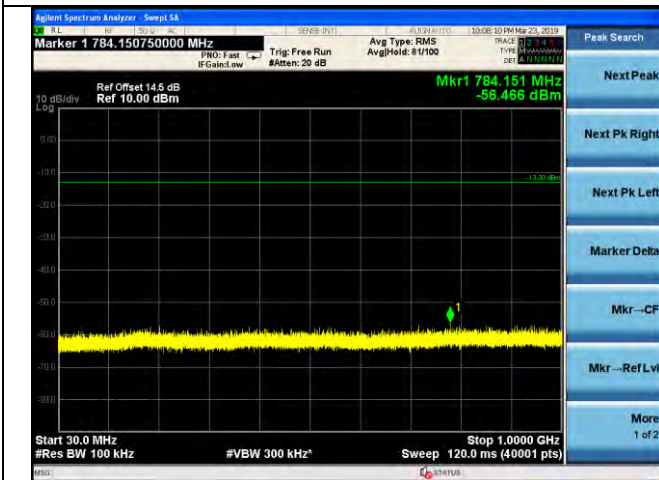

LTE Band 4 \_ 15MHz BW \_ Middle Channel

QPSK

16QAM

64QAM

LTE Band 4 \_ 15MHz BW \_ High Channel

QPSK

16QAM

64QAM

LTE Band 4 \_ 20MHz BW \_ Low Channel

QPSK

16QAM

64QAM

LTE Band 4 \_ 20MHz BW \_ Middle Channel

QPSK

16QAM

64QAM

LTE Band 4 \_ 20MHz BW \_ High Channel

QPSK

16QAM

64QAM

LTE Band 5 \_ 1.4MHz BW \_ Low Channel

QPSK

16QAM

64QAM