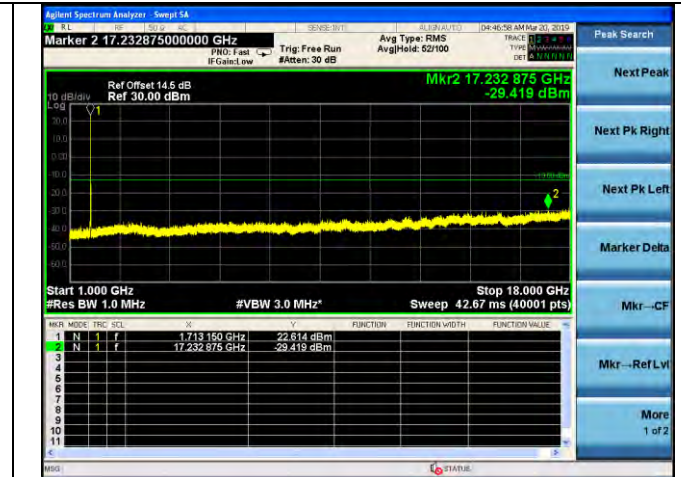

LTE Band 4 \_ 3MHz BW \_ Low Channel

QPSK

16QAM

64QAM

LTE Band 4 \_ 3MHz BW \_ Middle Channel

QPSK

16QAM

64QAM

LTE Band 4 \_ 3MHz BW \_ High Channel

QPSK

16QAM

64QAM

LTE Band 4 \_ 5MHz BW \_ Low Channel

QPSK

16QAM

64QAM

LTE Band 4 \_ 5MHz BW \_ Middle Channel

QPSK

16QAM

64QAM

LTE Band 4 \_ 5MHz BW \_ High Channel

QPSK

16QAM

64QAM