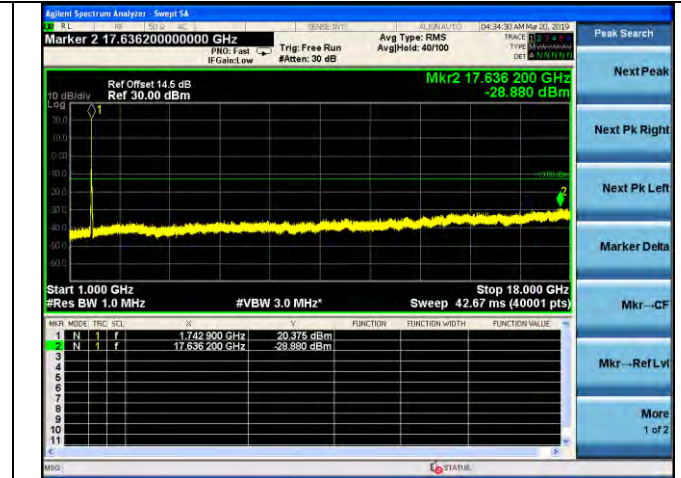

LTE Band 4 \_ 10MHz BW \_ High Channel

QPSK

16QAM

64QAM

LTE Band 4 \_ 15MHz BW \_ Low Channel

QPSK

16QAM

64QAM

LTE Band 4 \_ 15MHz BW \_ Middle Channel

QPSK

16QAM

64QAM

LTE Band 4 \_ 15MHz BW \_ High Channel

QPSK

16QAM

64QAM

LTE Band 4 \_ 20MHz BW \_ Low Channel

QPSK

16QAM

64QAM

LTE Band 4 \_ 20MHz BW \_ Middle Channel

QPSK

16QAM

64QAM

LTE Band 4 \_ 20MHz BW \_ High Channel

QPSK

16QAM

64QAM

LTE Band 5 \_ 1.4MHz BW \_ Low Channel

QPSK

16QAM

64QAM