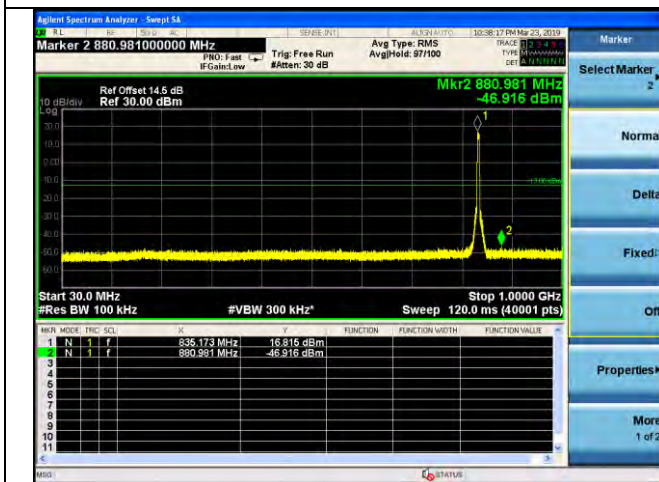

LTE Band 5 \_ 3MHz BW \_ High Channel

QPSK

16QAM

64QAM

LTE Band 5 \_ 5MHz BW \_ Low Channel

QPSK

16QAM

64QAM

LTE Band 5 \_ 5MHz BW \_ Middle Channel

QPSK

16QAM

64QAM

LTE Band 5 \_ 5MHz BW \_ High Channel

QPSK

16QAM

64QAM