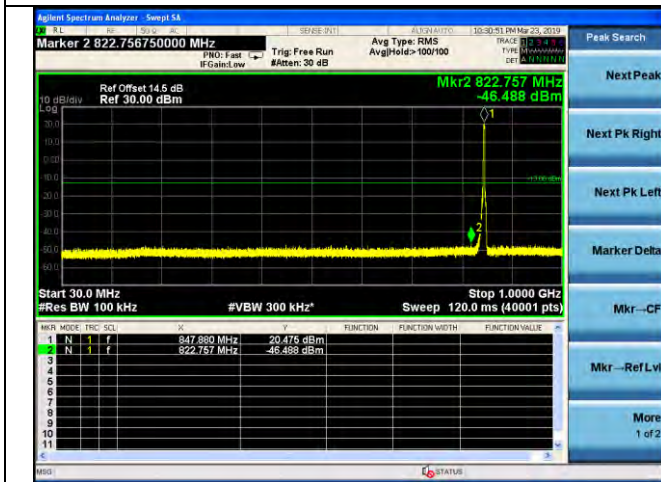

LTE Band 5 \_ 1.4MHz BW \_ Middle Channel

QPSK

16QAM

64QAM

LTE Band 5 \_ 1.4MHz BW \_ High Channel

QPSK

16QAM

64QAM

LTE Band 5 \_ 3MHz BW \_ Low Channel

QPSK

16QAM

64QAM

LTE Band 5 \_ 3MHz BW \_ Middle Channel

QPSK

16QAM

64QAM

LTE Band 5 \_ 3MHz BW \_ High Channel

QPSK

16QAM

64QAM

LTE Band 5 \_ 5MHz BW \_ Low Channel

QPSK

16QAM

64QAM