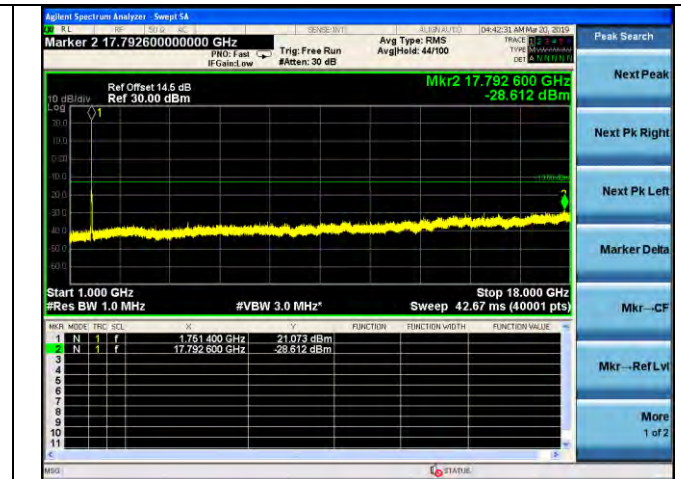

LTE Band 4 \_ 5MHz BW \_ Middle Channel

QPSK

16QAM

64QAM

LTE Band 4 \_ 5MHz BW \_ High Channel

QPSK

16QAM

64QAM

LTE Band 4 \_ 10MHz BW \_ Low Channel

QPSK

16QAM

64QAM

LTE Band 4 \_ 10MHz BW \_ Middle Channel

QPSK

16QAM

64QAM

LTE Band 4 \_ 10MHz BW \_ High Channel

QPSK

16QAM

64QAM

LTE Band 4 \_ 15MHz BW \_ Low Channel

QPSK

16QAM

64QAM