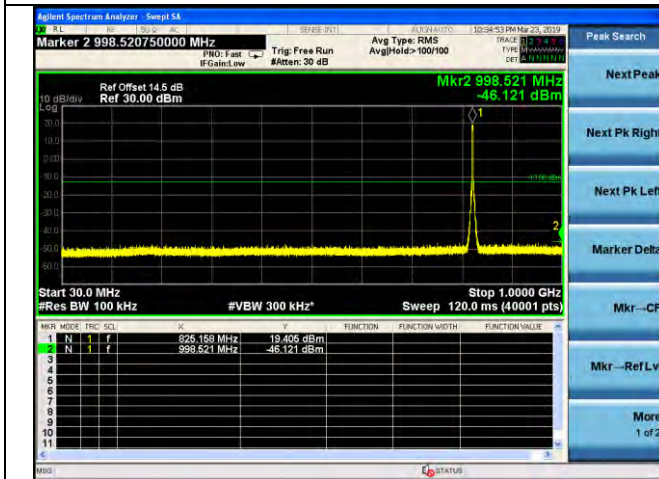

LTE Band 4 \_ 20MHz BW \_ High Channel

QPSK

16QAM

64QAM

LTE Band 5 \_ 1.4MHz BW \_ Low Channel

QPSK

16QAM

64QAM

LTE Band 5 \_ 1.4MHz BW \_ Middle Channel

QPSK

16QAM

64QAM

LTE Band 5 \_ 1.4MHz BW \_ High Channel

QPSK

16QAM

64QAM

LTE Band 5 \_ 3MHz BW \_ Low Channel

QPSK

16QAM

64QAM

LTE Band 5 \_ 3MHz BW \_ Middle Channel

QPSK

16QAM

64QAM