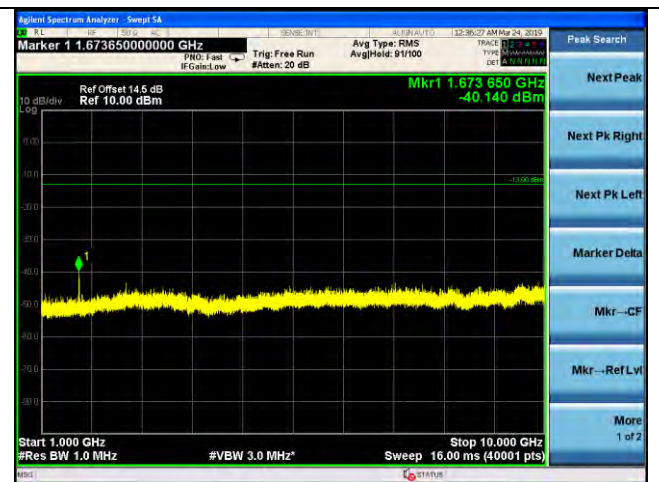

LTE Band 5 \_ 3MHz BW \_ High Channel

QPSK

16QAM

64QAM

LTE Band 5 \_ 5MHz BW \_ Low Channel

QPSK

16QAM

64QAM

LTE Band 5 \_ 5MHz BW \_ Middle Channel

QPSK

16QAM

64QAM

LTE Band 5 \_ 5MHz BW \_ High Channel

QPSK

16QAM

64QAM