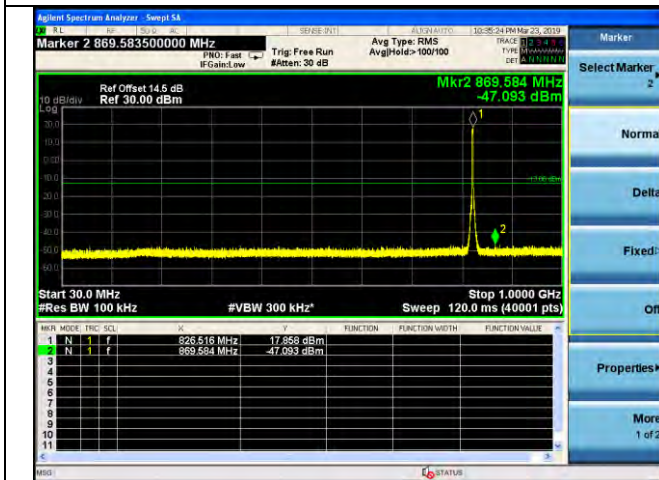

LTE Band 5 \_ 1.4MHz BW \_ Middle Channel

QPSK

16QAM

64QAM

LTE Band 5 \_ 1.4MHz BW \_ High Channel

QPSK

16QAM

64QAM

LTE Band 5 \_ 3MHz BW \_ Low Channel

QPSK

16QAM

64QAM

LTE Band 5 \_ 3MHz BW \_ Middle Channel

QPSK

16QAM

64QAM

LTE Band 5 \_ 3MHz BW \_ High Channel

QPSK

16QAM

64QAM

LTE Band 5 \_ 5MHz BW \_ Low Channel

QPSK

16QAM

64QAM