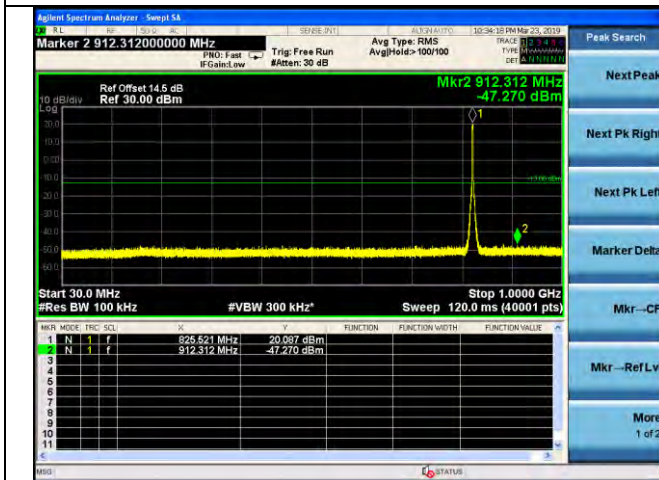

LTE Band 4 \_ 20MHz BW \_ High Channel

QPSK

16QAM

64QAM

LTE Band 5 \_ 1.4MHz BW \_ Low Channel

QPSK

16QAM

64QAM

LTE Band 5 \_ 1.4MHz BW \_ Middle Channel

QPSK

16QAM

64QAM

LTE Band 5 \_ 1.4MHz BW \_ High Channel

QPSK

16QAM

64QAM

LTE Band 5 \_ 3MHz BW \_ Low Channel

QPSK

16QAM

64QAM

LTE Band 5 \_ 3MHz BW \_ Middle Channel

QPSK

16QAM

64QAM