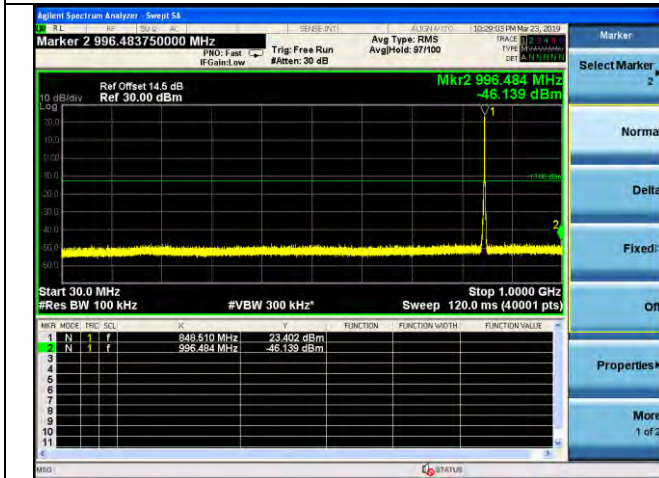

LTE Band 4 \_ 20MHz BW \_ High Channel

QPSK

16QAM

64QAM

LTE Band 5 \_ 1.4MHz BW \_ Low Channel

QPSK

16QAM

64QAM

LTE Band 5 \_ 1.4MHz BW \_ Middle Channel

QPSK

16QAM

64QAM

LTE Band 5 \_ 1.4MHz BW \_ High Channel

QPSK

16QAM

64QAM

LTE Band 5 \_ 3MHz BW \_ Low Channel

QPSK

16QAM

64QAM

LTE Band 5 \_ 3MHz BW \_ Middle Channel

QPSK

16QAM

64QAM