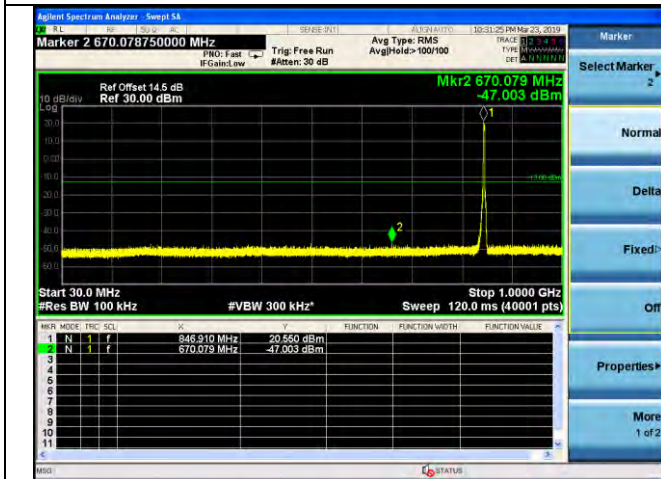

LTE Band 5 \_ 1.4MHz BW \_ Middle Channel

QPSK

16QAM

64QAM

LTE Band 5 \_ 1.4MHz BW \_ High Channel

QPSK

16QAM

64QAM

LTE Band 5 \_ 3MHz BW \_ Low Channel

QPSK

16QAM

64QAM

LTE Band 5 \_ 3MHz BW \_ Middle Channel

QPSK

16QAM

64QAM

LTE Band 5 \_ 3MHz BW \_ High Channel

QPSK

16QAM

64QAM

LTE Band 5 \_ 5MHz BW \_ Low Channel

QPSK

16QAM

64QAM