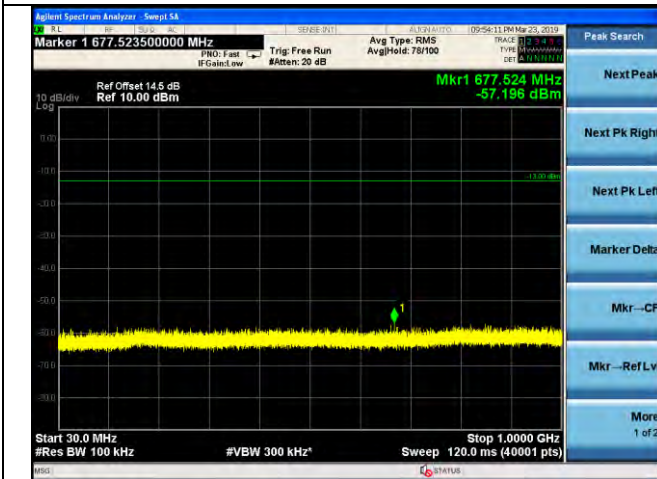

LTE Band 2 \_ 20MHz BW \_ Low Channel

QPSK

16QAM

64QAM

LTE Band 2 \_ 20MHz BW \_ Middle Channel

QPSK

16QAM

64QAM

LTE Band 2 \_ 20MHz BW \_ High Channel

QPSK

16QAM

64QAM

LTE Band 4 \_ 1.4MHz BW \_ Low Channel

QPSK

16QAM

64QAM

LTE Band 4 \_ 1.4MHz BW \_ Middle Channel

QPSK

16QAM

64QAM

LTE Band 4 \_ 1.4MHz BW \_ High Channel

QPSK

16QAM

64QAM

LTE Band 4 \_ 3MHz BW \_ Low Channel

QPSK

16QAM

64QAM

LTE Band 4 \_ 3MHz BW \_ Middle Channel

QPSK

16QAM

64QAM