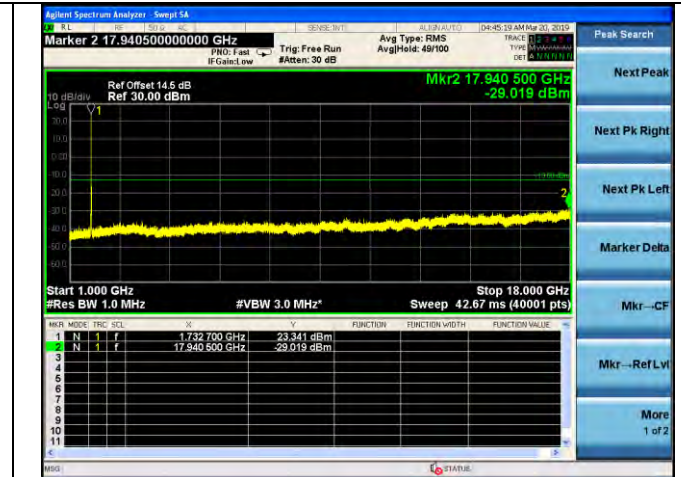

LTE Band 4 \_ 3MHz BW \_ Low Channel

QPSK

16QAM

64QAM

LTE Band 4 \_ 3MHz BW \_ Middle Channel

QPSK

16QAM

64QAM

LTE Band 4 \_ 3MHz BW \_ High Channel

QPSK

16QAM

64QAM

LTE Band 4 \_ 5MHz BW \_ Low Channel

QPSK

16QAM

64QAM

LTE Band 4 \_ 5MHz BW \_ Middle Channel

QPSK

16QAM

64QAM

LTE Band 4 \_ 5MHz BW \_ High Channel

QPSK

16QAM

64QAM