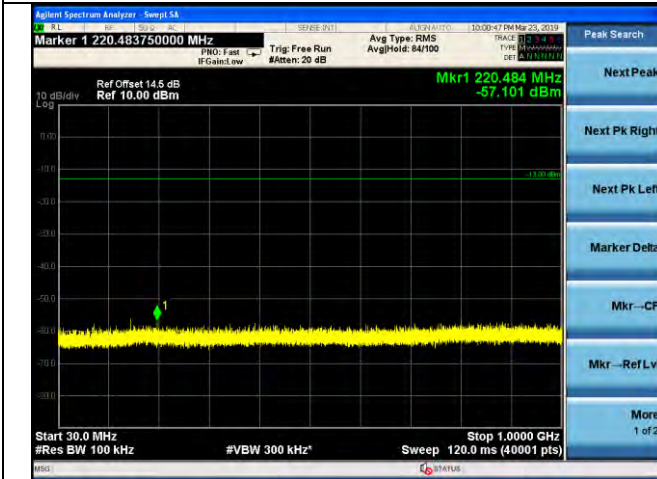

LTE Band 4 \_ 1.4MHz BW \_ Middle Channel

QPSK

16QAM

64QAM

LTE Band 4 \_ 1.4MHz BW \_ High Channel

QPSK

16QAM

64QAM

LTE Band 4 \_ 3MHz BW \_ Low Channel

QPSK

16QAM

64QAM

LTE Band 4 \_ 3MHz BW \_ Middle Channel

QPSK

16QAM

64QAM

LTE Band 4 \_ 3MHz BW \_ High Channel

QPSK

16QAM

64QAM

LTE Band 4 \_ 5MHz BW \_ Low Channel

QPSK

16QAM

64QAM