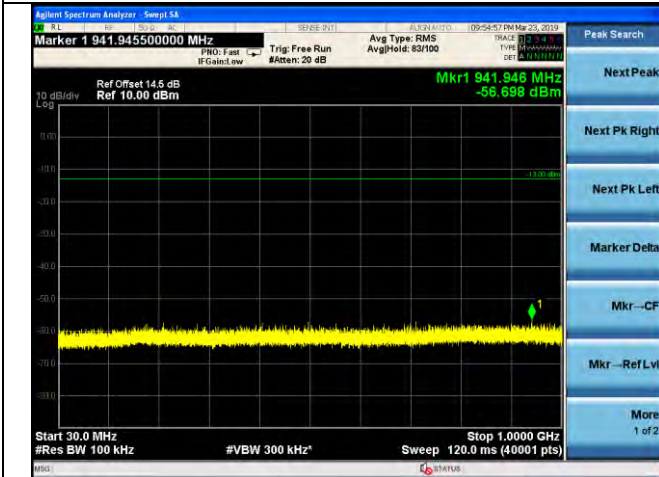

LTE Band 4 \_ 3MHz BW \_ Low Channel

QPSK

16QAM

64QAM

LTE Band 4 \_ 3MHz BW \_ Middle Channel

QPSK

16QAM

64QAM

LTE Band 4 \_ 3MHz BW \_ High Channel

QPSK

16QAM

64QAM

LTE Band 4 \_ 5MHz BW \_ Low Channel

QPSK

16QAM

64QAM

LTE Band 4 \_ 5MHz BW \_ Middle Channel

QPSK

16QAM

64QAM

LTE Band 4 \_ 5MHz BW \_ High Channel

QPSK

16QAM

64QAM