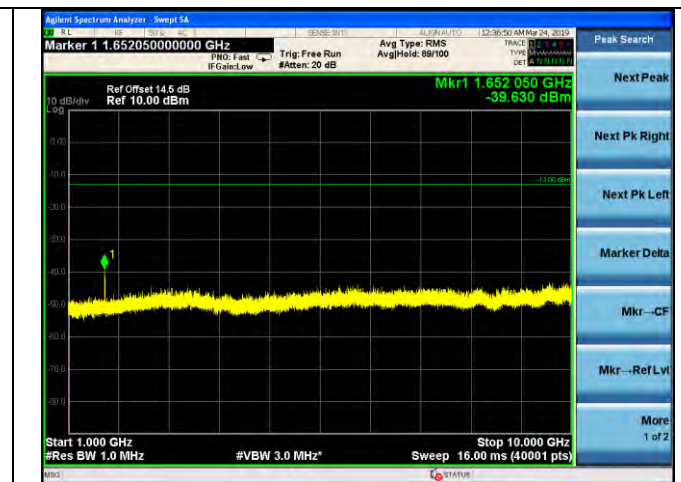

LTE Band 5 \_ 3MHz BW \_ Low Channel

QPSK

16QAM

64QAM

LTE Band 5 \_ 3MHz BW \_ Middle Channel

QPSK

16QAM

64QAM

LTE Band 5 \_ 3MHz BW \_ High Channel

QPSK

16QAM

64QAM

LTE Band 5 \_ 5MHz BW \_ Low Channel

QPSK

16QAM

64QAM

LTE Band 5 \_ 5MHz BW \_ Middle Channel

QPSK

16QAM

64QAM

LTE Band 5 \_ 5MHz BW \_ High Channel

QPSK

16QAM

64QAM