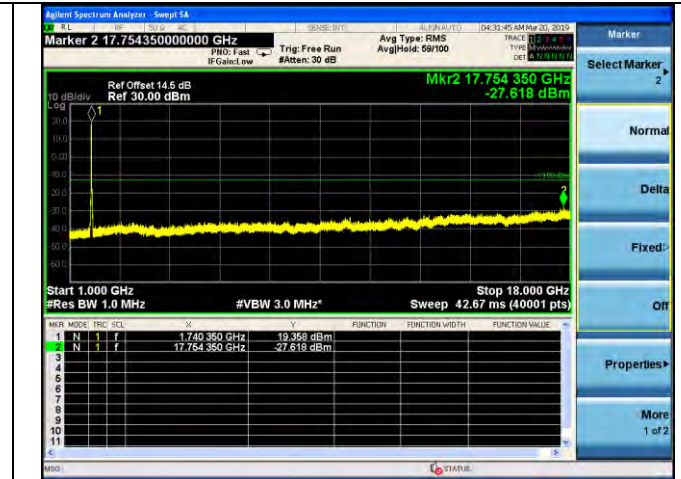

LTE Band 4 \_ 15MHz BW \_ Middle Channel

QPSK

16QAM

64QAM

LTE Band 4 \_ 15MHz BW \_ High Channel

QPSK

16QAM

64QAM

LTE Band 4 \_ 20MHz BW \_ Low Channel

QPSK

16QAM

64QAM

LTE Band 4 \_ 20MHz BW \_ Middle Channel

QPSK

16QAM

64QAM

LTE Band 4 \_ 20MHz BW \_ High Channel

QPSK

16QAM

64QAM

LTE Band 5 \_ 1.4MHz BW \_ Low Channel

QPSK

16QAM

64QAM