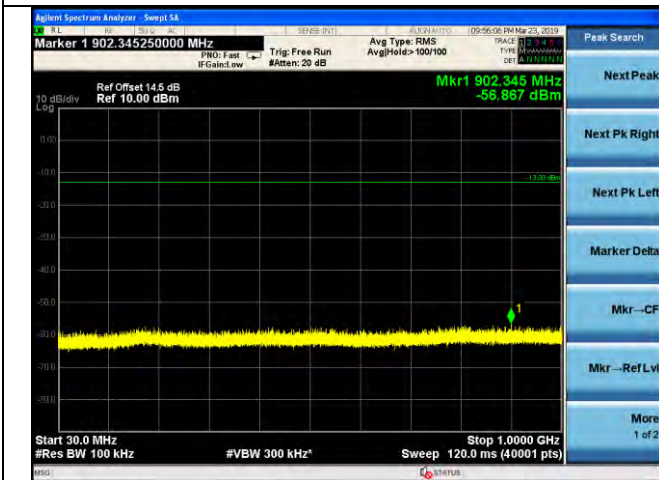

LTE Band 4 \_ 1.4MHz BW \_ Middle Channel

QPSK

16QAM

64QAM

LTE Band 4 \_ 1.4MHz BW \_ High Channel

QPSK

16QAM

64QAM

LTE Band 4 \_ 3MHz BW \_ Low Channel

QPSK

16QAM

64QAM

LTE Band 4 \_ 3MHz BW \_ Middle Channel

QPSK

16QAM

64QAM

LTE Band 4 \_ 3MHz BW \_ High Channel

QPSK

16QAM

64QAM

LTE Band 4 \_ 5MHz BW \_ Low Channel

QPSK

16QAM

64QAM