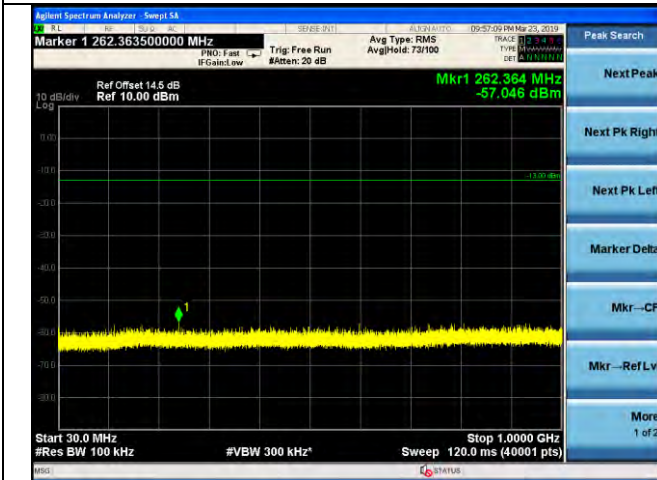

LTE Band 4 \_ 1.4MHz BW \_ Middle Channel

QPSK

16QAM

64QAM

LTE Band 4 \_ 1.4MHz BW \_ High Channel

QPSK

16QAM

64QAM

LTE Band 4 \_ 3MHz BW \_ Low Channel

QPSK

16QAM

64QAM

LTE Band 4 \_ 3MHz BW \_ Middle Channel

QPSK

16QAM

64QAM

LTE Band 4 \_ 3MHz BW \_ High Channel

QPSK

16QAM

64QAM

LTE Band 4 \_ 5MHz BW \_ Low Channel

QPSK

16QAM

64QAM