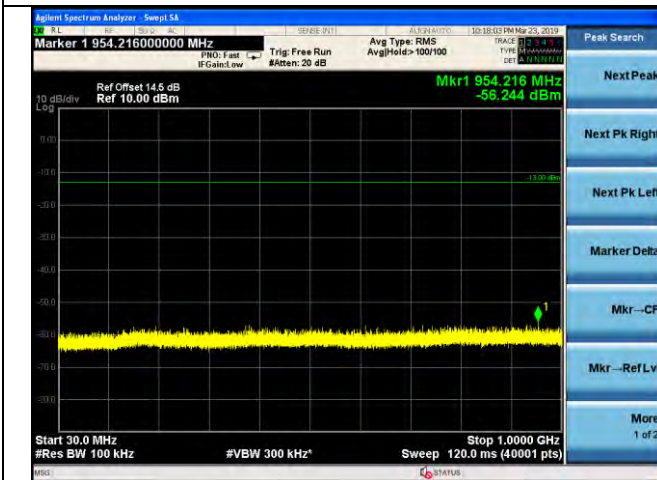

LTE Band 4 \_ 15MHz BW \_ Middle Channel

QPSK

16QAM

64QAM

LTE Band 4 \_ 15MHz BW \_ High Channel

QPSK

16QAM

64QAM

LTE Band 4 \_ 20MHz BW \_ Low Channel

QPSK

16QAM

64QAM

LTE Band 4 \_ 20MHz BW \_ Middle Channel

QPSK

16QAM

64QAM

LTE Band 4 \_ 20MHz BW \_ High Channel

QPSK

16QAM

64QAM

LTE Band 5 \_ 1.4MHz BW \_ Low Channel

QPSK

16QAM

64QAM