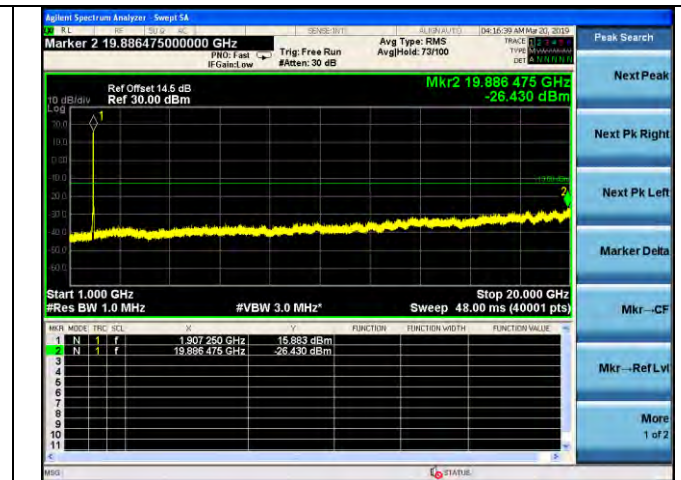

LTE Band 2 \_ 20MHz BW \_ Low Channel

QPSK

16QAM

64QAM

LTE Band 2 \_ 20MHz BW \_ Middle Channel

QPSK

16QAM

64QAM

LTE Band 2 \_ 20MHz BW \_ High Channel

QPSK

16QAM

64QAM

LTE Band 4 \_ 1.4MHz BW \_ Low Channel

QPSK

16QAM

64QAM

LTE Band 4 \_ 1.4MHz BW \_ Middle Channel

QPSK

16QAM

64QAM

LTE Band 4 \_ 1.4MHz BW \_ High Channel

QPSK

16QAM

64QAM

LTE Band 4 \_ 3MHz BW \_ Low Channel

QPSK

16QAM

64QAM

LTE Band 4 \_ 3MHz BW \_ Middle Channel

QPSK

16QAM

64QAM