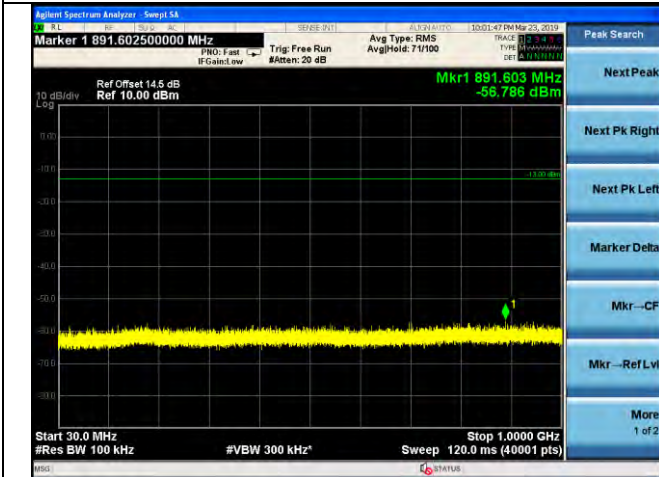

LTE Band 4 \_ 3MHz BW \_ Low Channel

QPSK

16QAM

64QAM

LTE Band 4 \_ 3MHz BW \_ Middle Channel

QPSK

16QAM

64QAM

LTE Band 4 \_ 3MHz BW \_ High Channel

QPSK

16QAM

64QAM

LTE Band 4 \_ 5MHz BW \_ Low Channel

QPSK

16QAM

64QAM

LTE Band 4 \_ 5MHz BW \_ Middle Channel

QPSK

16QAM

64QAM

LTE Band 4 \_ 5MHz BW \_ High Channel

QPSK

16QAM

64QAM