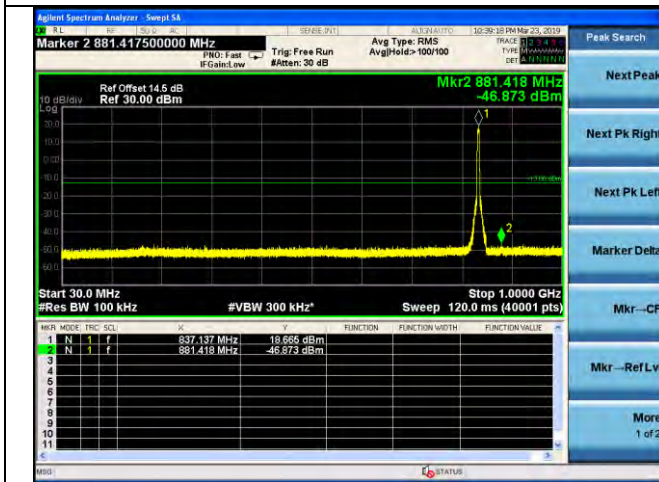

LTE Band 5 \_ 3MHz BW \_ Low Channel

QPSK

16QAM

64QAM

LTE Band 5 \_ 3MHz BW \_ Middle Channel

QPSK

16QAM

64QAM

LTE Band 5 \_ 3MHz BW \_ High Channel

QPSK

16QAM

64QAM

LTE Band 5 \_ 5MHz BW \_ Low Channel

QPSK

16QAM

64QAM

LTE Band 5 \_ 5MHz BW \_ Middle Channel

QPSK

16QAM

64QAM

LTE Band 5 \_ 5MHz BW \_ High Channel

QPSK

16QAM

64QAM