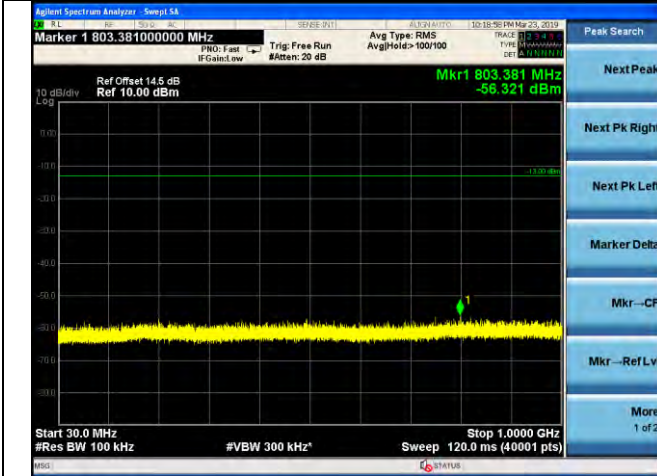

LTE Band 4 \_ 3MHz BW \_ High Channel

QPSK

16QAM

64QAM

LTE Band 4 \_ 5MHz BW \_ Low Channel

QPSK

16QAM

64QAM

LTE Band 4 \_ 5MHz BW \_ Middle Channel

QPSK

16QAM

64QAM

LTE Band 4 \_ 5MHz BW \_ High Channel

QPSK

16QAM

64QAM

LTE Band 4 \_ 10MHz BW \_ Low Channel

QPSK

16QAM

64QAM

LTE Band 4 \_ 10MHz BW \_ Middle Channel

QPSK

16QAM

64QAM