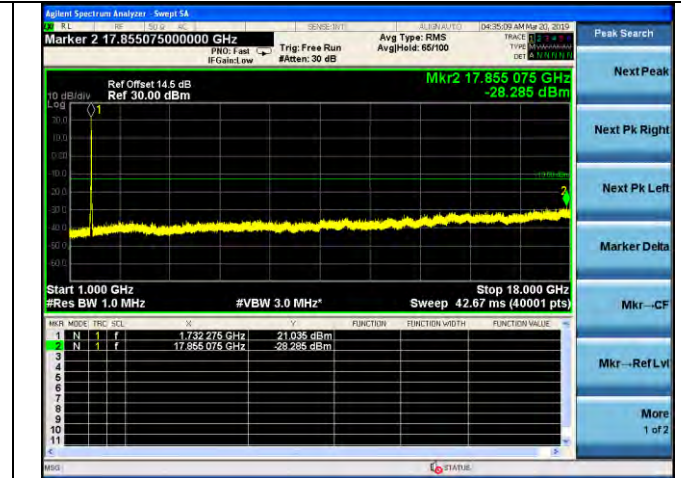

LTE Band 4 \_ 10MHz BW \_ Low Channel

QPSK

16QAM

64QAM

LTE Band 4 \_ 10MHz BW \_ Middle Channel

QPSK

16QAM

64QAM

LTE Band 4 \_ 10MHz BW \_ High Channel

QPSK

16QAM

64QAM

LTE Band 4 \_ 15MHz BW \_ Low Channel

QPSK

16QAM

64QAM

LTE Band 4 \_ 15MHz BW \_ Middle Channel

QPSK

16QAM

64QAM

LTE Band 4 \_ 15MHz BW \_ High Channel

QPSK

16QAM

64QAM

LTE Band 4 \_ 20MHz BW \_ Low Channel

QPSK

16QAM

64QAM

LTE Band 4 \_ 20MHz BW \_ Middle Channel

QPSK

16QAM

64QAM