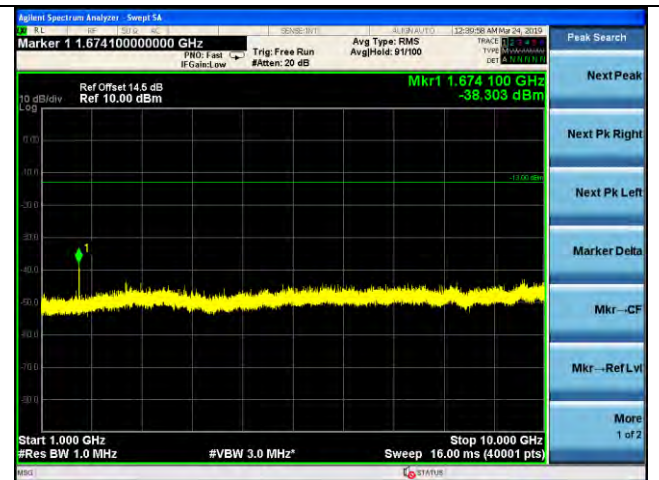

LTE Band 5 \_ 1.4MHz BW \_ Middle Channel

QPSK

16QAM

64QAM

LTE Band 5 \_ 1.4MHz BW \_ High Channel

QPSK

16QAM

64QAM

LTE Band 5 \_ 3MHz BW \_ Low Channel

QPSK

16QAM

64QAM

LTE Band 5 \_ 3MHz BW \_ Middle Channel

QPSK

16QAM

64QAM

LTE Band 5 \_ 3MHz BW \_ High Channel

QPSK

16QAM

64QAM

LTE Band 5 \_ 5MHz BW \_ Low Channel

QPSK

16QAM

64QAM