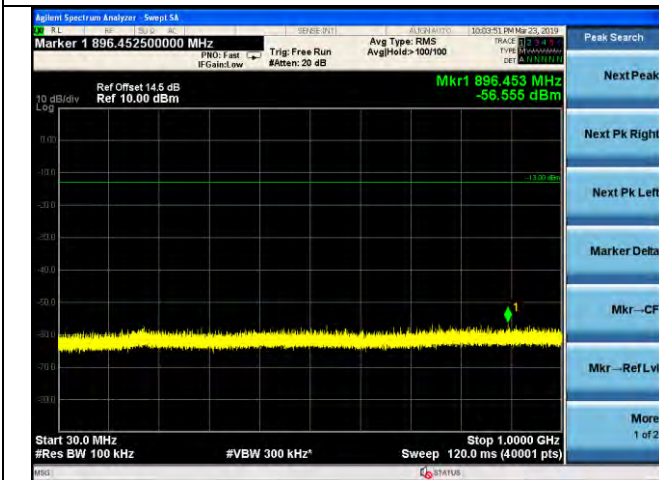

LTE Band 4 \_ 3MHz BW \_ High Channel

QPSK

16QAM

64QAM

LTE Band 4 \_ 5MHz BW \_ Low Channel

QPSK

16QAM

64QAM

LTE Band 4 \_ 5MHz BW \_ Middle Channel

QPSK

16QAM

64QAM

LTE Band 4 \_ 5MHz BW \_ High Channel

QPSK

16QAM

64QAM

LTE Band 4 \_ 10MHz BW \_ Low Channel

QPSK

16QAM

64QAM

LTE Band 4 \_ 10MHz BW \_ Middle Channel

QPSK

16QAM

64QAM