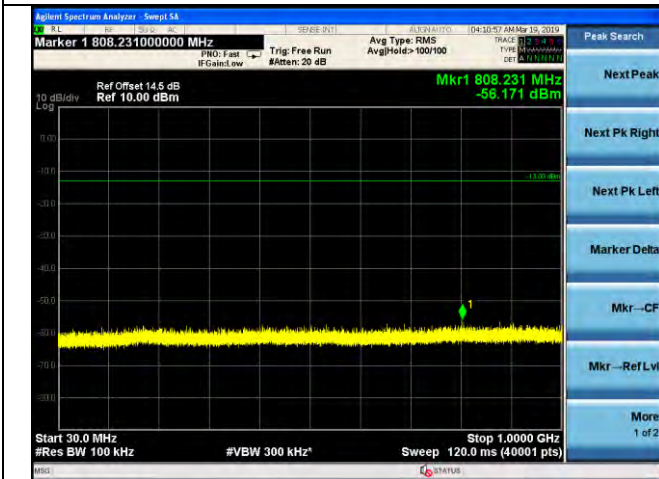

LTE Band 2 \_ 20MHz BW \_ Low Channel

QPSK

16QAM

64QAM

LTE Band 2 \_ 20MHz BW \_ Middle Channel

QPSK

16QAM

64QAM

LTE Band 2 \_ 20MHz BW \_ High Channel

QPSK

16QAM

64QAM

LTE Band 4 \_ 1.4MHz BW \_ Low Channel

QPSK

16QAM

64QAM

LTE Band 4 \_ 1.4MHz BW \_ Middle Channel

QPSK

16QAM

64QAM

LTE Band 4 \_ 1.4MHz BW \_ High Channel

QPSK

16QAM

64QAM