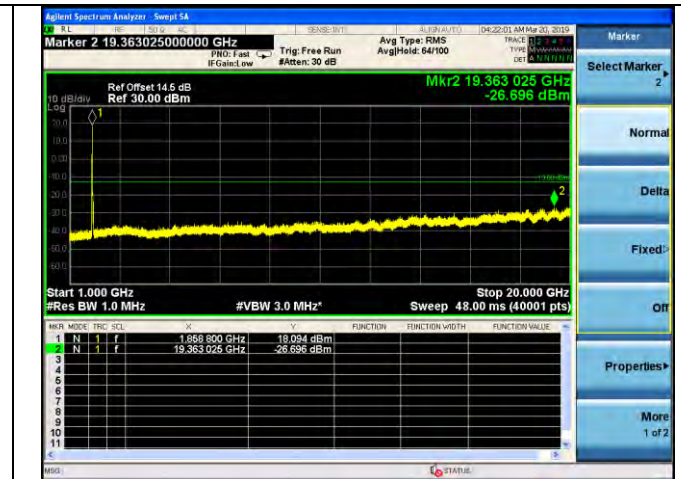

LTE Band 2 \_ 20MHz BW \_ Low Channel

QPSK

16QAM

64QAM

LTE Band 2 \_ 20MHz BW \_ Middle Channel

QPSK

16QAM

64QAM

LTE Band 2 \_ 20MHz BW \_ High Channel

QPSK

16QAM

64QAM

LTE Band 4 \_ 1.4MHz BW \_ Low Channel

QPSK

16QAM

64QAM

LTE Band 4 \_ 1.4MHz BW \_ Middle Channel

QPSK

16QAM

64QAM

LTE Band 4 \_ 1.4MHz BW \_ High Channel

QPSK

16QAM

64QAM