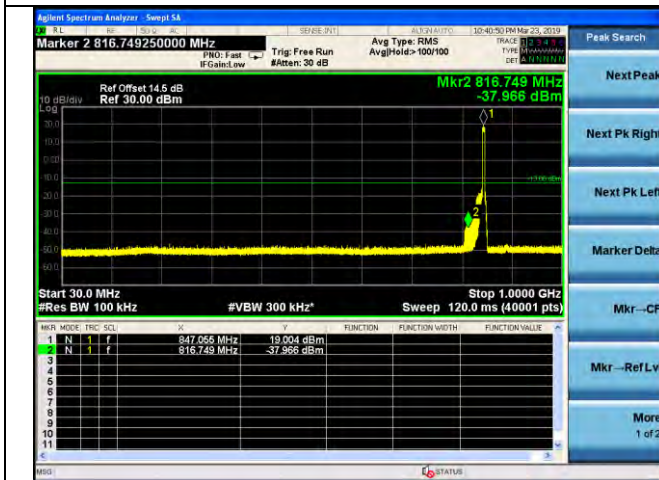

LTE Band 5 \_ 3MHz BW \_ High Channel

QPSK

16QAM

64QAM

LTE Band 5 \_ 5MHz BW \_ Low Channel

QPSK

16QAM

64QAM

LTE Band 5 \_ 5MHz BW \_ Middle Channel

QPSK

16QAM

64QAM

LTE Band 5 \_ 5MHz BW \_ High Channel

QPSK

16QAM

64QAM