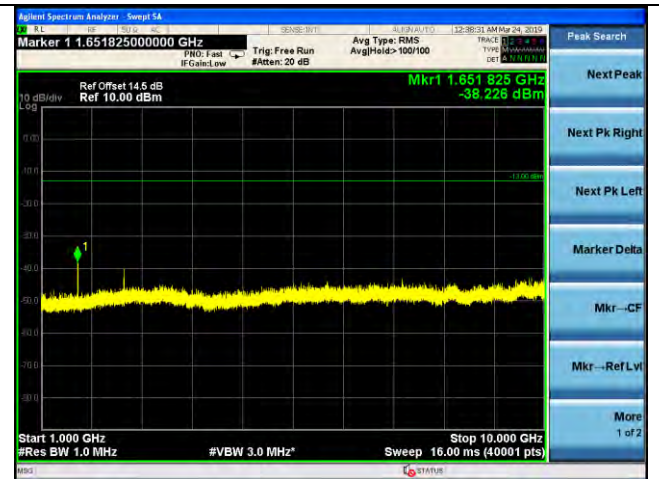

LTE Band 4 \_ 20MHz BW \_ High Channel

QPSK

16QAM

64QAM

LTE Band 5 \_ 1.4MHz BW \_ Low Channel

QPSK

16QAM

64QAM

LTE Band 5 \_ 1.4MHz BW \_ Middle Channel

QPSK

16QAM

64QAM

LTE Band 5 \_ 1.4MHz BW \_ High Channel

QPSK

16QAM

64QAM

LTE Band 5 \_ 3MHz BW \_ Low Channel

QPSK

16QAM

64QAM

LTE Band 5 \_ 3MHz BW \_ Middle Channel

QPSK

16QAM

64QAM