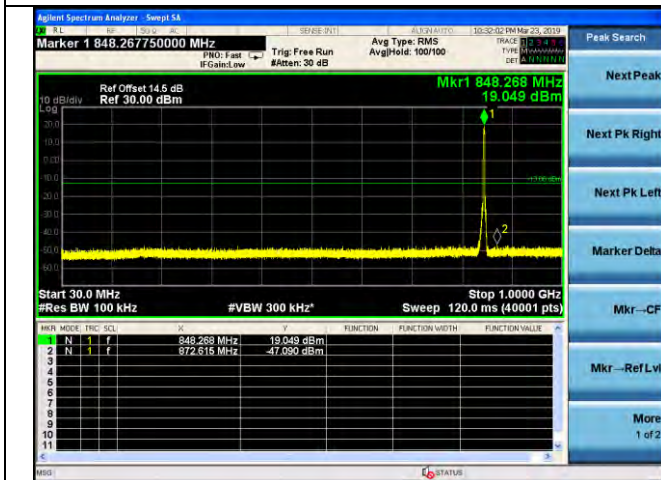

LTE Band 5 \_ 3MHz BW \_ Low Channel

QPSK

16QAM

64QAM

LTE Band 5 \_ 3MHz BW \_ Middle Channel

QPSK

16QAM

64QAM

LTE Band 5 \_ 3MHz BW \_ High Channel

QPSK

16QAM

64QAM

LTE Band 5 \_ 5MHz BW \_ Low Channel

QPSK

16QAM

64QAM

LTE Band 5 \_ 5MHz BW \_ Middle Channel

QPSK

16QAM

64QAM

LTE Band 5 \_ 5MHz BW \_ High Channel

QPSK

16QAM

64QAM