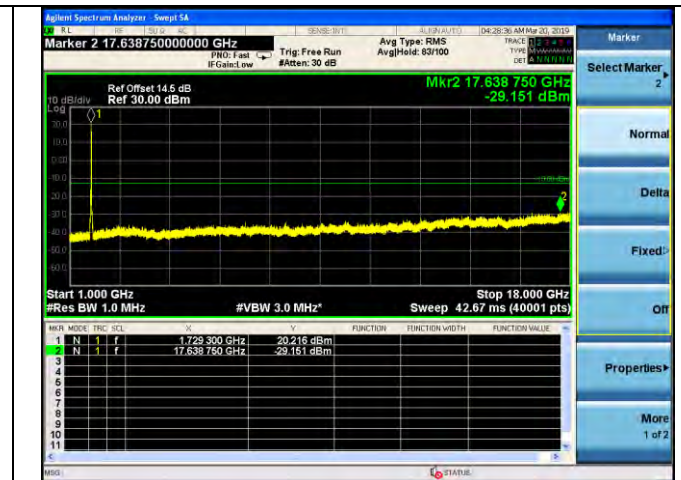

LTE Band 4 \_ 15MHz BW \_ Middle Channel

QPSK

16QAM

64QAM

LTE Band 4 \_ 15MHz BW \_ High Channel

QPSK

16QAM

64QAM

LTE Band 4 \_ 20MHz BW \_ Low Channel

QPSK

16QAM

64QAM

LTE Band 4 \_ 20MHz BW \_ Middle Channel

QPSK

16QAM

64QAM

LTE Band 4 \_ 20MHz BW \_ High Channel

QPSK

16QAM

64QAM

LTE Band 5 \_ 1.4MHz BW \_ Low Channel

QPSK

16QAM

64QAM