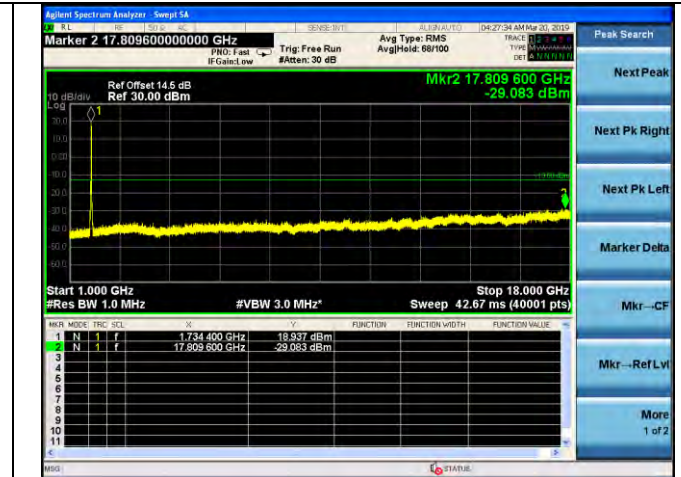

LTE Band 4 \_ 15MHz BW \_ Middle Channel

QPSK

16QAM

64QAM

LTE Band 4 \_ 15MHz BW \_ High Channel

QPSK

16QAM

64QAM

LTE Band 4 \_ 20MHz BW \_ Low Channel

QPSK

16QAM

64QAM

LTE Band 4 \_ 20MHz BW \_ Middle Channel

QPSK

16QAM

64QAM

LTE Band 4 \_ 20MHz BW \_ High Channel

QPSK

16QAM

64QAM

LTE Band 5 \_ 1.4MHz BW \_ Low Channel

QPSK

16QAM

64QAM