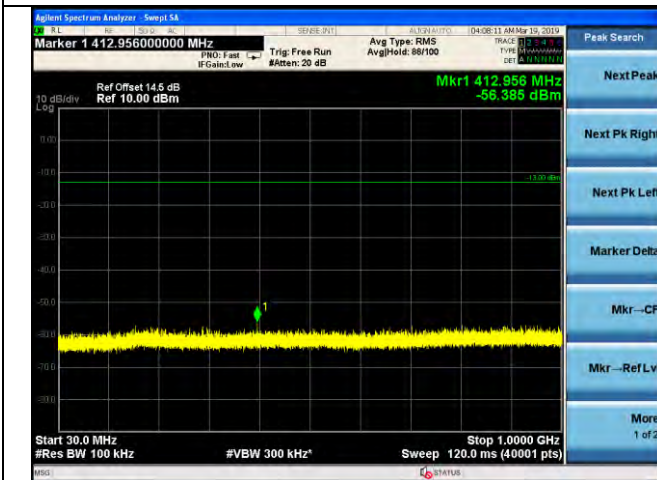

LTE Band 2 \_ 20MHz BW \_ Low Channel

QPSK

16QAM

64QAM

LTE Band 2 \_ 20MHz BW \_ Middle Channel

QPSK

16QAM

64QAM

LTE Band 2 \_ 20MHz BW \_ High Channel

QPSK

16QAM

64QAM

LTE Band 4 \_ 1.4MHz BW \_ Low Channel

QPSK

16QAM

64QAM

LTE Band 4 \_ 1.4MHz BW \_ Middle Channel

QPSK

16QAM

64QAM

LTE Band 4 \_ 1.4MHz BW \_ High Channel

QPSK

16QAM

64QAM