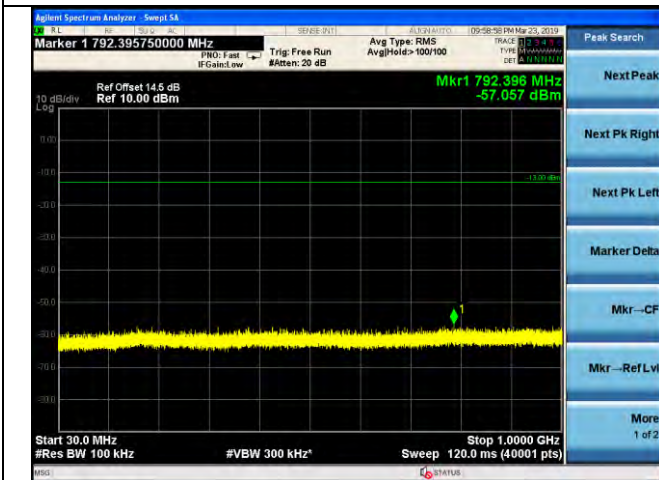

LTE Band 4 \_ 3MHz BW \_ Low Channel

QPSK

16QAM

64QAM

LTE Band 4 \_ 3MHz BW \_ Middle Channel

QPSK

16QAM

64QAM

LTE Band 4 \_ 3MHz BW \_ High Channel

QPSK

16QAM

64QAM

LTE Band 4 \_ 5MHz BW \_ Low Channel

QPSK

16QAM

64QAM

LTE Band 4 \_ 5MHz BW \_ Middle Channel

QPSK

16QAM

64QAM

LTE Band 4 \_ 5MHz BW \_ High Channel

QPSK

16QAM

64QAM