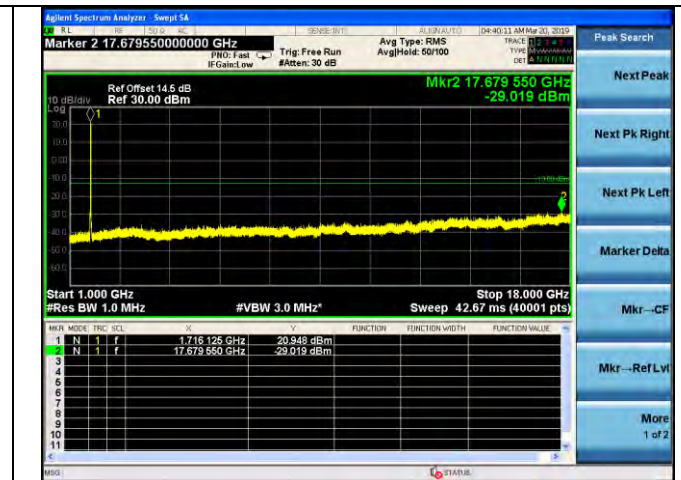

LTE Band 4 \_ 5MHz BW \_ Middle Channel

QPSK

16QAM

64QAM

LTE Band 4 \_ 5MHz BW \_ High Channel

QPSK

16QAM

64QAM

LTE Band 4 \_ 10MHz BW \_ Low Channel

QPSK

16QAM

64QAM

LTE Band 4 \_ 10MHz BW \_ Middle Channel

QPSK

16QAM

64QAM

LTE Band 4 \_ 10MHz BW \_ High Channel

QPSK

16QAM

64QAM

LTE Band 4 \_ 15MHz BW \_ Low Channel

QPSK

16QAM

64QAM