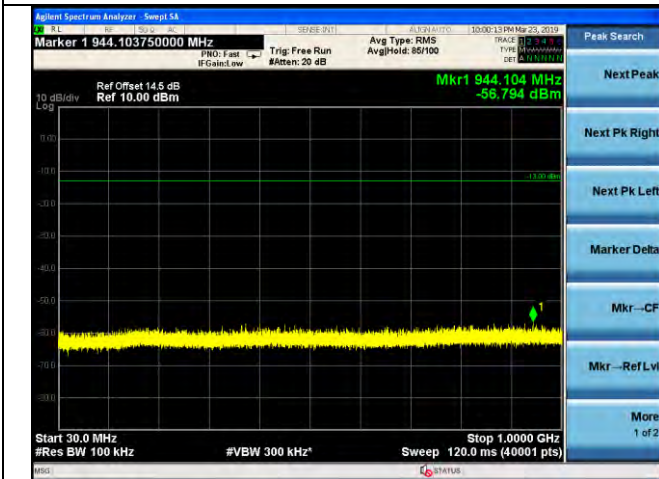

LTE Band 4 \_ 1.4MHz BW \_ Middle Channel

QPSK

16QAM

64QAM

LTE Band 4 \_ 1.4MHz BW \_ High Channel

QPSK

16QAM

64QAM

LTE Band 4 \_ 3MHz BW \_ Low Channel

QPSK

16QAM

64QAM

LTE Band 4 \_ 3MHz BW \_ Middle Channel

QPSK

16QAM

64QAM

LTE Band 4 \_ 3MHz BW \_ High Channel

QPSK

16QAM

64QAM

LTE Band 4 \_ 5MHz BW \_ Low Channel

QPSK

16QAM

64QAM