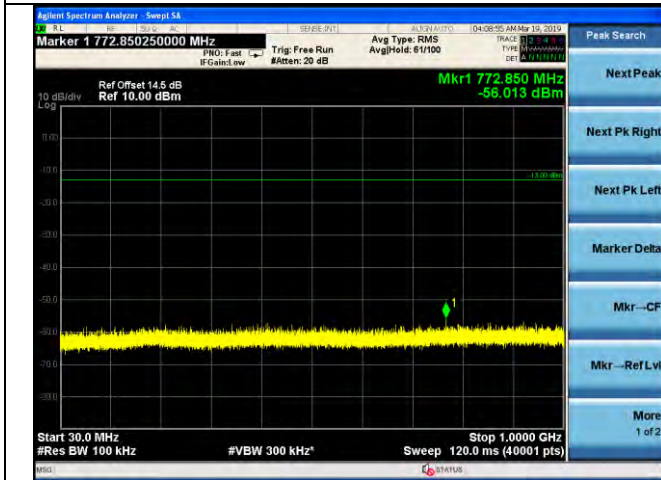

LTE Band 2 \_ 20MHz BW \_ Low Channel

QPSK

16QAM

64QAM

LTE Band 2 \_ 20MHz BW \_ Middle Channel

QPSK

16QAM

64QAM

LTE Band 2 \_ 20MHz BW \_ High Channel

QPSK

16QAM

64QAM

LTE Band 4 \_ 1.4MHz BW \_ Low Channel

QPSK

16QAM

64QAM

LTE Band 4 \_ 1.4MHz BW \_ Middle Channel

QPSK

16QAM

64QAM

LTE Band 4 \_ 1.4MHz BW \_ High Channel

QPSK

16QAM

64QAM