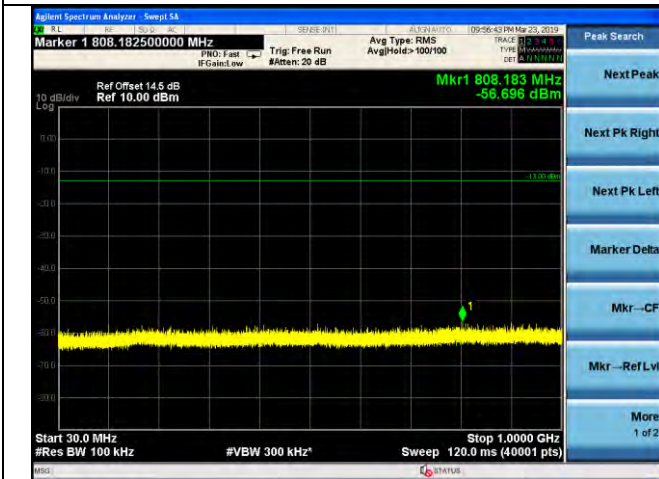

LTE Band 2 \_ 20MHz BW \_ High Channel

QPSK

16QAM

64QAM

LTE Band 4 \_ 1.4MHz BW \_ Low Channel

QPSK

16QAM

64QAM

LTE Band 4 \_ 1.4MHz BW \_ Middle Channel

QPSK

16QAM

64QAM

LTE Band 4 \_ 1.4MHz BW \_ High Channel

QPSK

16QAM

64QAM

LTE Band 4 \_ 3MHz BW \_ Low Channel

QPSK

16QAM

64QAM

LTE Band 4 \_ 3MHz BW \_ Middle Channel

QPSK

16QAM

64QAM