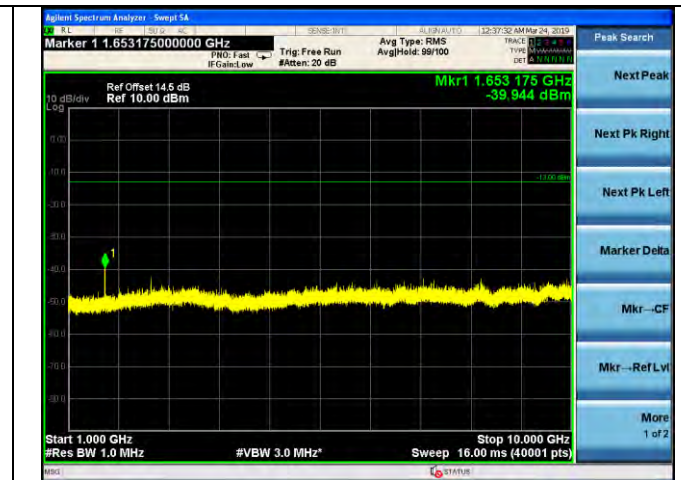

LTE Band 5 \_ 3MHz BW \_ Low Channel

QPSK

16QAM

64QAM

LTE Band 5 \_ 3MHz BW \_ Middle Channel

QPSK

16QAM

64QAM

LTE Band 5 \_ 3MHz BW \_ High Channel

QPSK

16QAM

64QAM

LTE Band 5 \_ 5MHz BW \_ Low Channel

QPSK

16QAM

64QAM

LTE Band 5 \_ 5MHz BW \_ Middle Channel

QPSK

16QAM

64QAM

LTE Band 5 \_ 5MHz BW \_ High Channel

QPSK

16QAM

64QAM