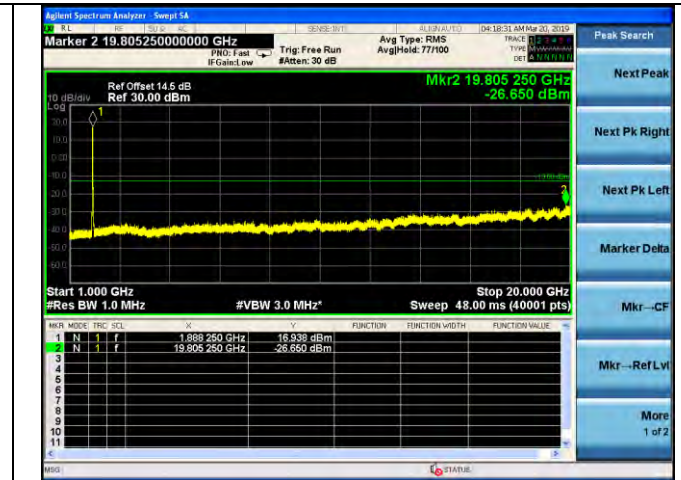

LTE Band 2 \_ 20MHz BW \_ Low Channel

QPSK

16QAM

64QAM

LTE Band 2 \_ 20MHz BW \_ Middle Channel

QPSK

16QAM

64QAM

LTE Band 2 \_ 20MHz BW \_ High Channel

QPSK

16QAM

64QAM

LTE Band 4 \_ 1.4MHz BW \_ Low Channel

QPSK

16QAM

64QAM

LTE Band 4 \_ 1.4MHz BW \_ Middle Channel

QPSK

16QAM

64QAM

LTE Band 4 \_ 1.4MHz BW \_ High Channel

QPSK

16QAM

64QAM