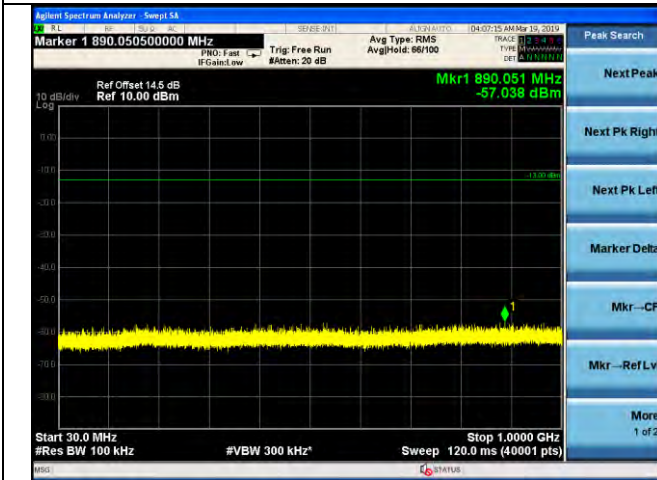

LTE Band 2 \_ 20MHz BW \_ Low Channel

QPSK

16QAM

64QAM

LTE Band 2 \_ 20MHz BW \_ Middle Channel

QPSK

16QAM

64QAM

LTE Band 2 \_ 20MHz BW \_ High Channel

QPSK

16QAM

64QAM

LTE Band 4 \_ 1.4MHz BW \_ Low Channel

QPSK

16QAM

64QAM

LTE Band 4 \_ 1.4MHz BW \_ Middle Channel

QPSK

16QAM

64QAM

LTE Band 4 \_ 1.4MHz BW \_ High Channel

QPSK

16QAM

64QAM