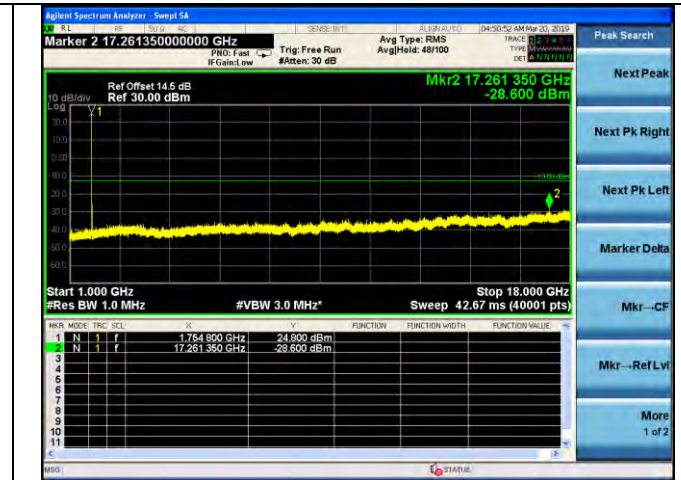

LTE Band 4 \_ 1.4MHz BW \_ Middle Channel

QPSK

16QAM

64QAM

LTE Band 4 \_ 1.4MHz BW \_ High Channel

QPSK

16QAM

64QAM

LTE Band 4 \_ 3MHz BW \_ Low Channel

QPSK

16QAM

64QAM

LTE Band 4 \_ 3MHz BW \_ Middle Channel

QPSK

16QAM

64QAM

LTE Band 4 \_ 3MHz BW \_ High Channel

QPSK

16QAM

64QAM

LTE Band 4 \_ 5MHz BW \_ Low Channel

QPSK

16QAM

64QAM

LTE Band 4 \_ 5MHz BW \_ Middle Channel

QPSK

16QAM

64QAM

LTE Band 4 \_ 5MHz BW \_ High Channel

QPSK

16QAM

64QAM