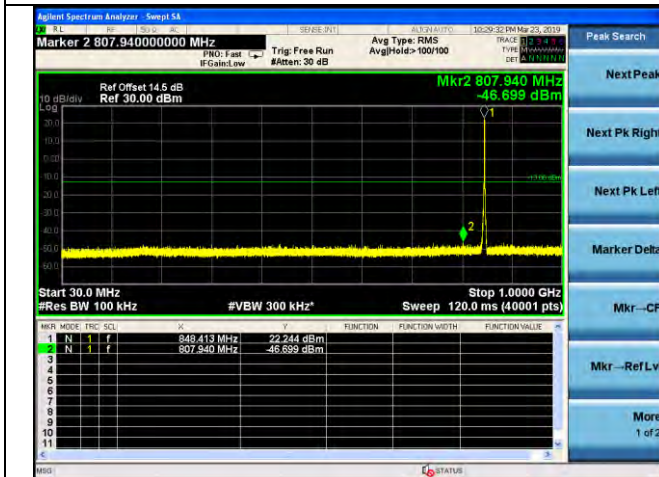

LTE Band 4 \_ 20MHz BW \_ High Channel

QPSK

16QAM

64QAM

LTE Band 5 \_ 1.4MHz BW \_ Low Channel

QPSK

16QAM

64QAM

LTE Band 5 \_ 1.4MHz BW \_ Middle Channel

QPSK

16QAM

64QAM

LTE Band 5 \_ 1.4MHz BW \_ High Channel

QPSK

16QAM

64QAM

LTE Band 5 \_ 3MHz BW \_ Low Channel

QPSK

16QAM

64QAM

LTE Band 5 \_ 3MHz BW \_ Middle Channel

QPSK

16QAM

64QAM