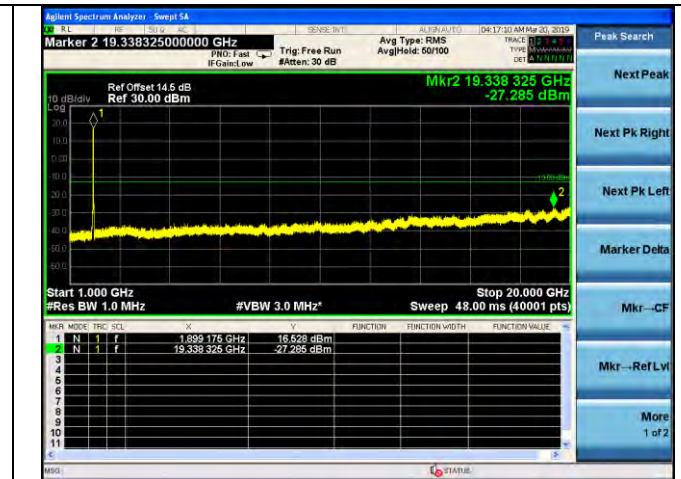

LTE Band 2 \_ 20MHz BW \_ Low Channel

QPSK

16QAM

64QAM

LTE Band 2 \_ 20MHz BW \_ Middle Channel

QPSK

16QAM

64QAM

LTE Band 2 \_ 20MHz BW \_ High Channel

QPSK

16QAM

64QAM

LTE Band 4 \_ 1.4MHz BW \_ Low Channel

QPSK

16QAM

64QAM

LTE Band 4 \_ 1.4MHz BW \_ Middle Channel

QPSK

16QAM

64QAM

LTE Band 4 \_ 1.4MHz BW \_ High Channel

QPSK

16QAM

64QAM