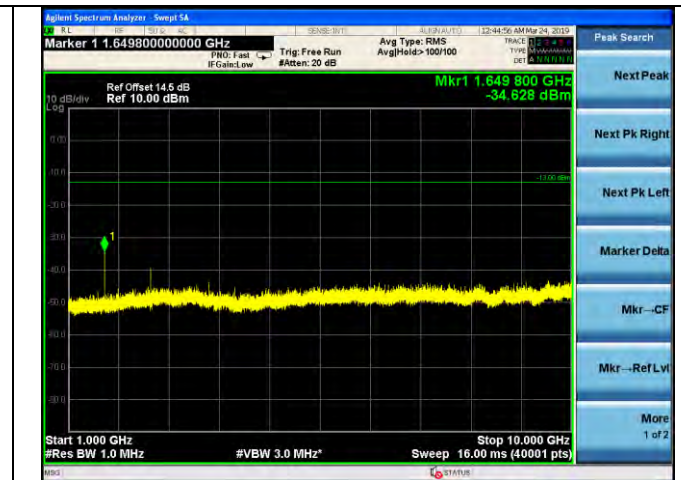

LTE Band 4 \_ 20MHz BW \_ Low Channel

QPSK

16QAM

64QAM

LTE Band 4 \_ 20MHz BW \_ Middle Channel

QPSK

16QAM

64QAM

LTE Band 4 \_ 20MHz BW \_ High Channel

QPSK

16QAM

64QAM

LTE Band 5 \_ 1.4MHz BW \_ Low Channel

QPSK

16QAM

64QAM

LTE Band 5 \_ 1.4MHz BW \_ Middle Channel

QPSK

16QAM

64QAM

LTE Band 5 \_ 1.4MHz BW \_ High Channel

QPSK

16QAM

64QAM