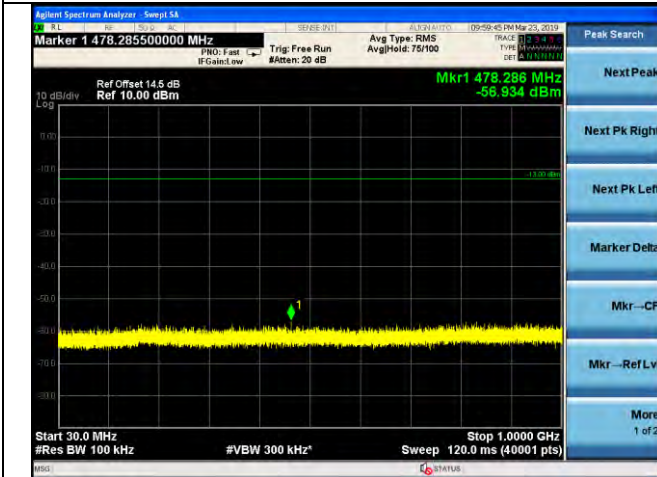

LTE Band 2 \_ 20MHz BW \_ High Channel

QPSK

16QAM

64QAM

LTE Band 4 \_ 1.4MHz BW \_ Low Channel

QPSK

16QAM

64QAM

LTE Band 4 \_ 1.4MHz BW \_ Middle Channel

QPSK

16QAM

64QAM

LTE Band 4 \_ 1.4MHz BW \_ High Channel

QPSK

16QAM

64QAM

LTE Band 4 \_ 3MHz BW \_ Low Channel

QPSK

16QAM

64QAM

LTE Band 4 \_ 3MHz BW \_ Middle Channel

QPSK

16QAM

64QAM