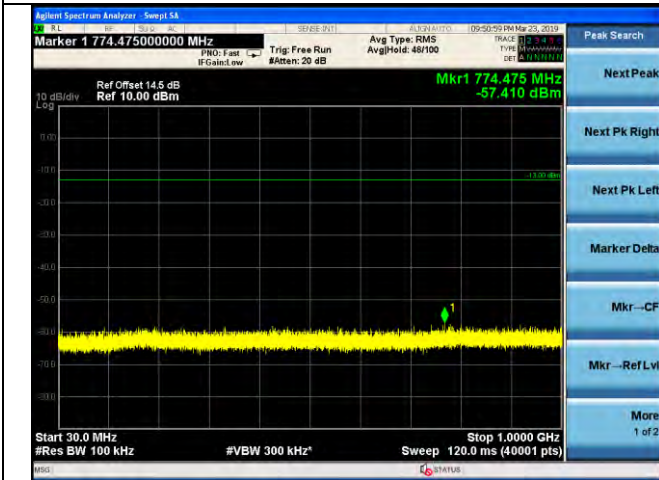

LTE Band 2 \_ 20MHz BW \_ High Channel

QPSK

16QAM

64QAM

LTE Band 4 \_ 1.4MHz BW \_ Low Channel

QPSK

16QAM

64QAM

LTE Band 4 \_ 1.4MHz BW \_ Middle Channel

QPSK

16QAM

64QAM

LTE Band 4 \_ 1.4MHz BW \_ High Channel

QPSK

16QAM

64QAM

LTE Band 4 \_ 3MHz BW \_ Low Channel

QPSK

16QAM

64QAM

LTE Band 4 \_ 3MHz BW \_ Middle Channel

QPSK

16QAM

64QAM