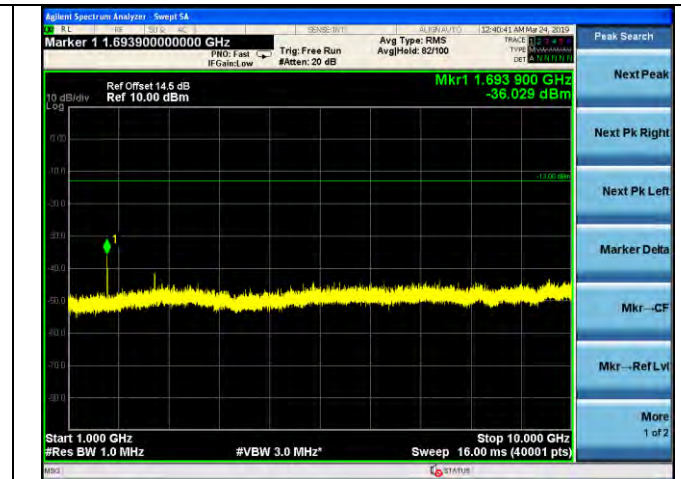

LTE Band 5 \_ 1.4MHz BW \_ Middle Channel

QPSK

16QAM

64QAM

LTE Band 5 \_ 1.4MHz BW \_ High Channel

QPSK

16QAM

64QAM

LTE Band 5 \_ 3MHz BW \_ Low Channel

QPSK

16QAM

64QAM

LTE Band 5 \_ 3MHz BW \_ Middle Channel

QPSK

16QAM

64QAM

LTE Band 5 \_ 3MHz BW \_ High Channel

QPSK

16QAM

64QAM

LTE Band 5 \_ 5MHz BW \_ Low Channel

QPSK

16QAM

64QAM