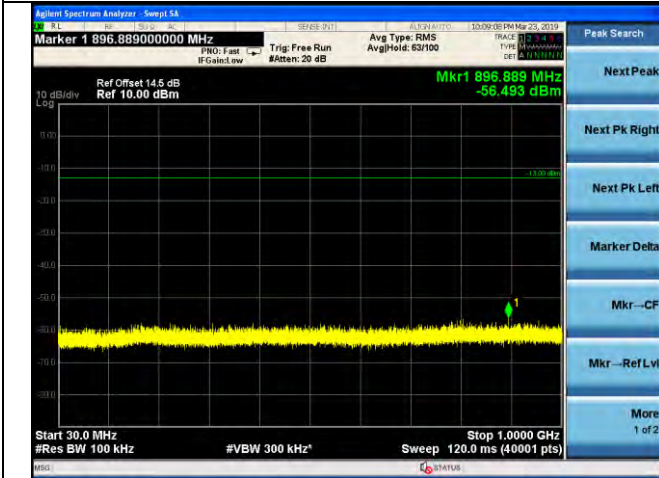

LTE Band 4 \_ 3MHz BW \_ Low Channel

QPSK

16QAM

64QAM

LTE Band 4 \_ 3MHz BW \_ Middle Channel

QPSK

16QAM

64QAM

LTE Band 4 \_ 3MHz BW \_ High Channel

QPSK

16QAM

64QAM

LTE Band 4 \_ 5MHz BW \_ Low Channel

QPSK

16QAM

64QAM

LTE Band 4 \_ 5MHz BW \_ Middle Channel

QPSK

16QAM

64QAM

LTE Band 4 \_ 5MHz BW \_ High Channel

QPSK

16QAM

64QAM