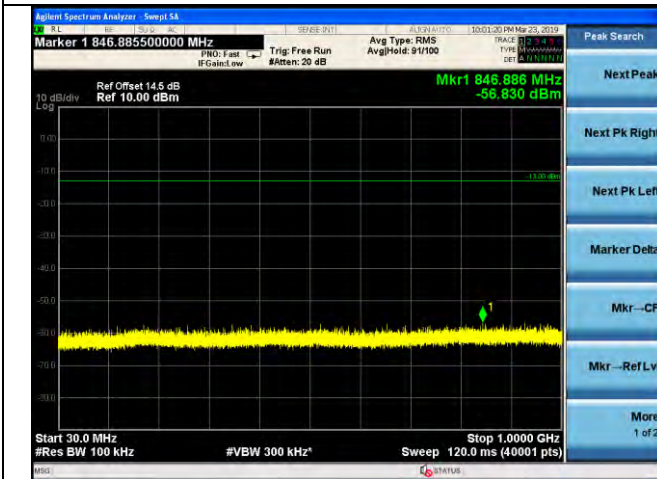

LTE Band 2 \_ 20MHz BW \_ High Channel

QPSK

16QAM

64QAM

LTE Band 4 \_ 1.4MHz BW \_ Low Channel

QPSK

16QAM

64QAM

LTE Band 4 \_ 1.4MHz BW \_ Middle Channel

QPSK

16QAM

64QAM

LTE Band 4 \_ 1.4MHz BW \_ High Channel

QPSK

16QAM

64QAM

LTE Band 4 \_ 3MHz BW \_ Low Channel

QPSK

16QAM

64QAM

LTE Band 4 \_ 3MHz BW \_ Middle Channel

QPSK

16QAM

64QAM