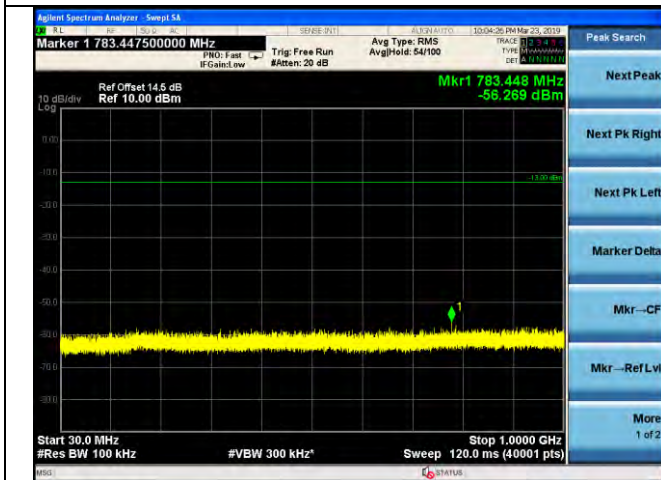

LTE Band 4 \_ 5MHz BW \_ Middle Channel

QPSK

16QAM

64QAM

LTE Band 4 \_ 5MHz BW \_ High Channel

QPSK

16QAM

64QAM

LTE Band 4 \_ 10MHz BW \_ Low Channel

QPSK

16QAM

64QAM

LTE Band 4 \_ 10MHz BW \_ Middle Channel

QPSK

16QAM

64QAM

LTE Band 4 \_ 10MHz BW \_ High Channel

QPSK

16QAM

64QAM

LTE Band 4 \_ 15MHz BW \_ Low Channel

QPSK

16QAM

64QAM