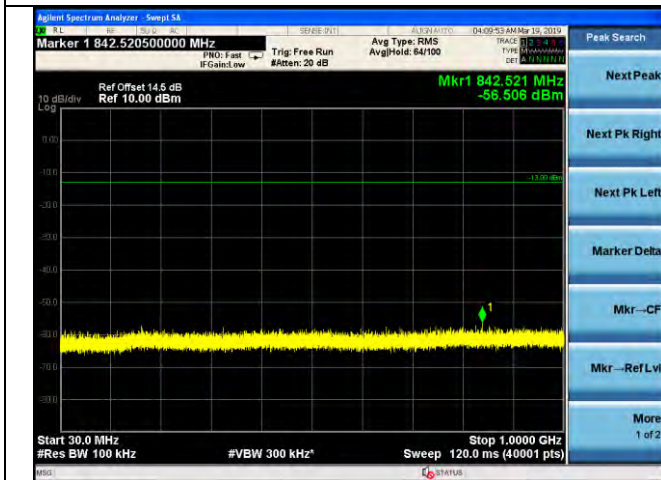

LTE Band 2 \_ 20MHz BW \_ Low Channel

QPSK

16QAM

64QAM

LTE Band 2 \_ 20MHz BW \_ Middle Channel

QPSK

16QAM

64QAM

LTE Band 2 \_ 20MHz BW \_ High Channel

QPSK

16QAM

64QAM

LTE Band 4 \_ 1.4MHz BW \_ Low Channel

QPSK

16QAM

64QAM

LTE Band 4 \_ 1.4MHz BW \_ Middle Channel

QPSK

16QAM

64QAM

LTE Band 4 \_ 1.4MHz BW \_ High Channel

QPSK

16QAM

64QAM

LTE Band 4 \_ 3MHz BW \_ Low Channel

QPSK

16QAM

64QAM

LTE Band 4 \_ 3MHz BW \_ Middle Channel

QPSK

16QAM

64QAM