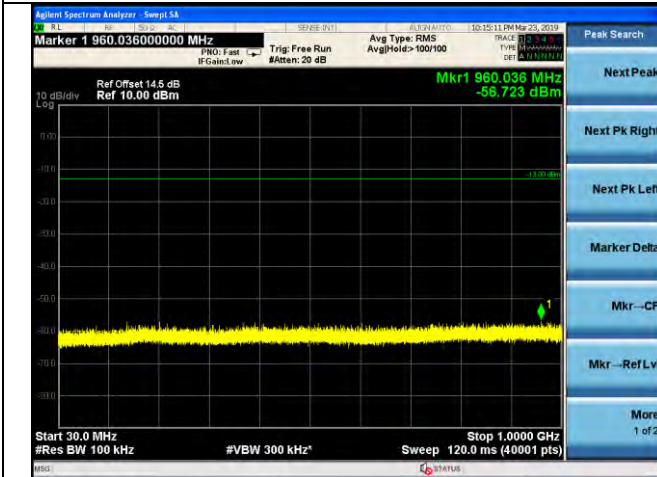

LTE Band 4 \_ 15MHz BW \_ Middle Channel

QPSK

16QAM

64QAM

LTE Band 4 \_ 15MHz BW \_ High Channel

QPSK

16QAM

64QAM

LTE Band 4 \_ 20MHz BW \_ Low Channel

QPSK

16QAM

64QAM

LTE Band 4 \_ 20MHz BW \_ Middle Channel

QPSK

16QAM

64QAM

LTE Band 4 \_ 20MHz BW \_ High Channel

QPSK

16QAM

64QAM

LTE Band 5 \_ 1.4MHz BW \_ Low Channel

QPSK

16QAM

64QAM