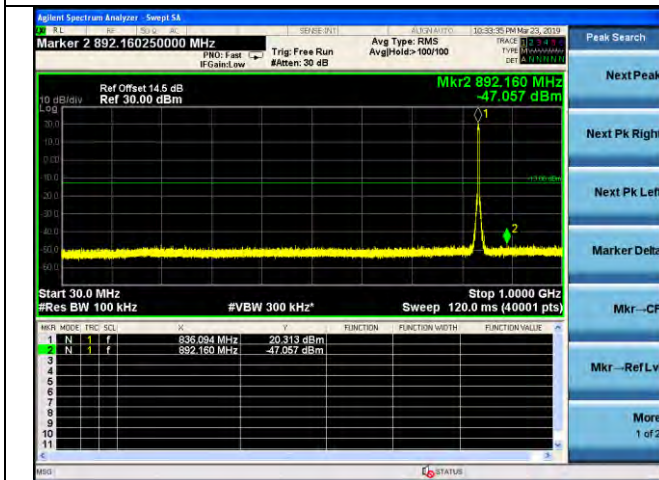

LTE Band 5 \_ 1.4MHz BW \_ Middle Channel

QPSK

16QAM

64QAM

LTE Band 5 \_ 1.4MHz BW \_ High Channel

QPSK

16QAM

64QAM

LTE Band 5 \_ 3MHz BW \_ Low Channel

QPSK

16QAM

64QAM

LTE Band 5 \_ 3MHz BW \_ Middle Channel

QPSK

16QAM

64QAM

LTE Band 5 \_ 3MHz BW \_ High Channel

QPSK

16QAM

64QAM

LTE Band 5 \_ 5MHz BW \_ Low Channel

QPSK

16QAM

64QAM