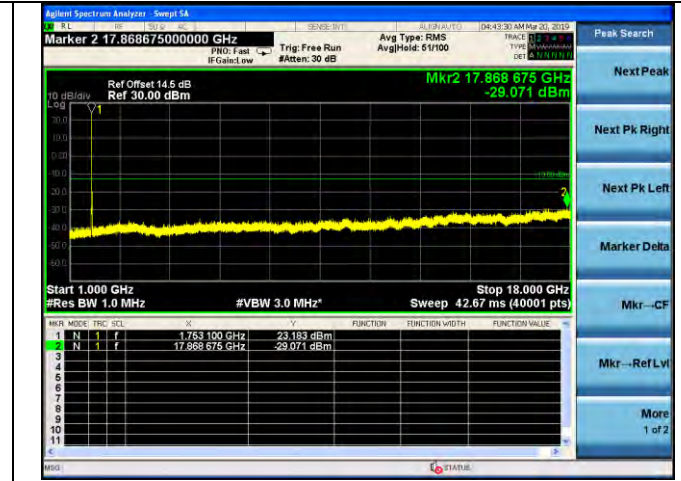

LTE Band 4 \_ 3MHz BW \_ High Channel

QPSK

16QAM

64QAM

LTE Band 4 \_ 5MHz BW \_ Low Channel

QPSK

16QAM

64QAM

LTE Band 4 \_ 5MHz BW \_ Middle Channel

QPSK

16QAM

64QAM

LTE Band 4 \_ 5MHz BW \_ High Channel

QPSK

16QAM

64QAM

LTE Band 4 \_ 10MHz BW \_ Low Channel

QPSK

16QAM

64QAM

LTE Band 4 \_ 10MHz BW \_ Middle Channel

QPSK

16QAM

64QAM