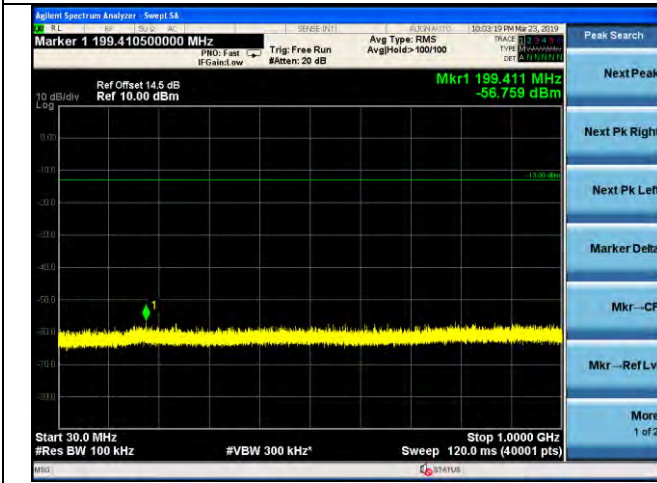

LTE Band 4 \_ 1.4MHz BW \_ Middle Channel

QPSK

16QAM

64QAM

LTE Band 4 \_ 1.4MHz BW \_ High Channel

QPSK

16QAM

64QAM

LTE Band 4 \_ 3MHz BW \_ Low Channel

QPSK

16QAM

64QAM

LTE Band 4 \_ 3MHz BW \_ Middle Channel

QPSK

16QAM

64QAM

LTE Band 4 \_ 3MHz BW \_ High Channel

QPSK

16QAM

64QAM

LTE Band 4 \_ 5MHz BW \_ Low Channel

QPSK

16QAM

64QAM