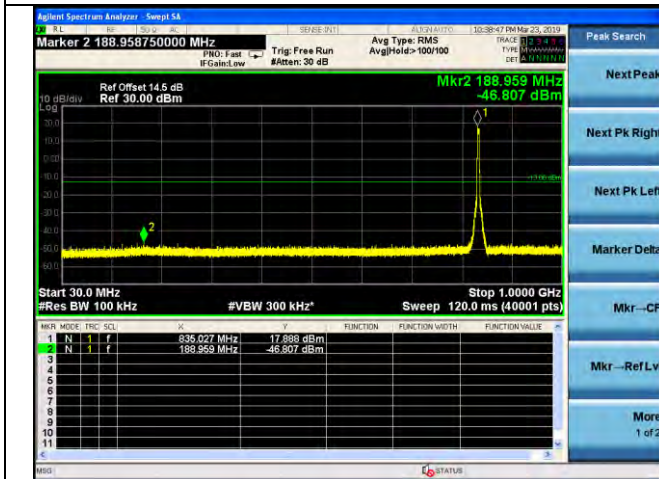

LTE Band 5 \_ 3MHz BW \_ Low Channel

QPSK

16QAM

64QAM

LTE Band 5 \_ 3MHz BW \_ Middle Channel

QPSK

16QAM

64QAM

LTE Band 5 \_ 3MHz BW \_ High Channel

QPSK

16QAM

64QAM

LTE Band 5 \_ 5MHz BW \_ Low Channel

QPSK

16QAM

64QAM

LTE Band 5 \_ 5MHz BW \_ Middle Channel

QPSK

16QAM

64QAM

LTE Band 5 \_ 5MHz BW \_ High Channel

QPSK

16QAM

64QAM