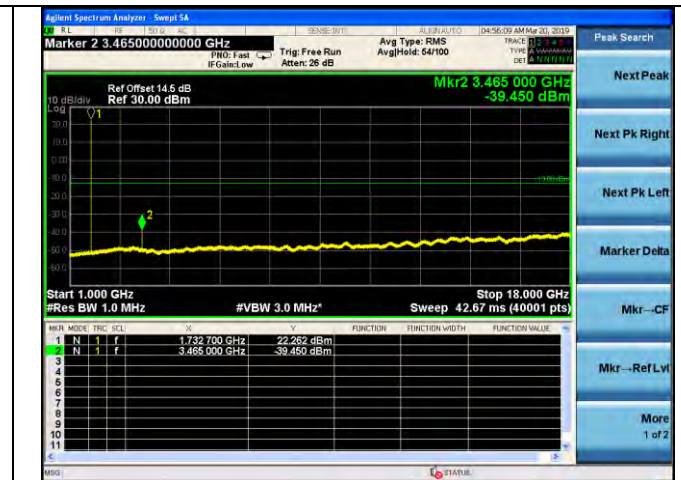

LTE Band 2 \_ 20MHz BW \_ High Channel

QPSK

16QAM

64QAM

LTE Band 4 \_ 1.4MHz BW \_ Low Channel

QPSK

16QAM

64QAM

LTE Band 4 \_ 1.4MHz BW \_ Middle Channel

QPSK

16QAM

64QAM

LTE Band 4 \_ 1.4MHz BW \_ High Channel

QPSK

16QAM

64QAM

LTE Band 4 \_ 3MHz BW \_ Low Channel

QPSK

16QAM

64QAM

LTE Band 4 \_ 3MHz BW \_ Middle Channel

QPSK

16QAM

64QAM

LTE Band 4 \_ 3MHz BW \_ High Channel

QPSK

16QAM

64QAM

LTE Band 4 \_ 5MHz BW \_ Low Channel

QPSK

16QAM

64QAM