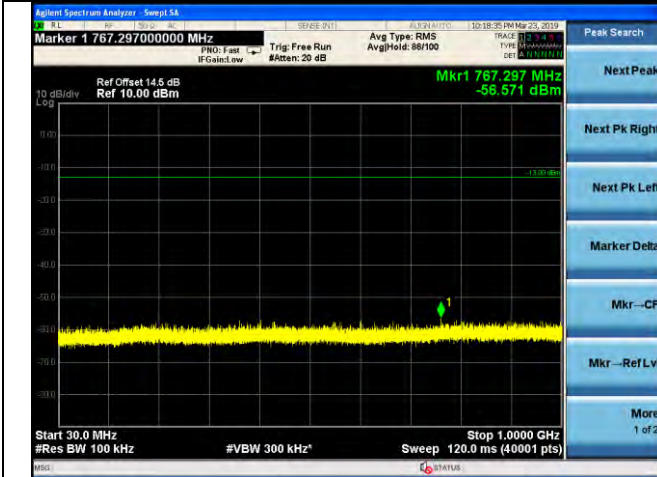

LTE Band 4 \_ 3MHz BW \_ High Channel

QPSK

16QAM

64QAM

LTE Band 4 \_ 5MHz BW \_ Low Channel

QPSK

16QAM

64QAM

LTE Band 4 \_ 5MHz BW \_ Middle Channel

QPSK

16QAM

64QAM

LTE Band 4 \_ 5MHz BW \_ High Channel

QPSK

16QAM

64QAM

LTE Band 4 \_ 10MHz BW \_ Low Channel

QPSK

16QAM

64QAM

LTE Band 4 \_ 10MHz BW \_ Middle Channel

QPSK

16QAM

64QAM