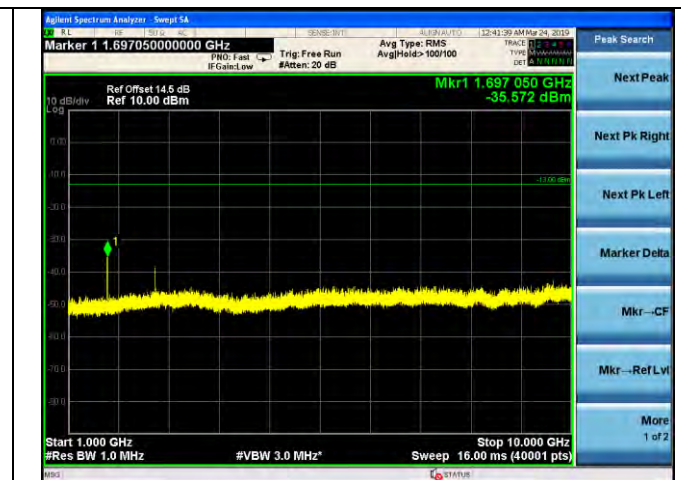

LTE Band 4 \_ 20MHz BW \_ High Channel

QPSK

16QAM

64QAM

LTE Band 5 \_ 1.4MHz BW \_ Low Channel

QPSK

16QAM

64QAM

LTE Band 5 \_ 1.4MHz BW \_ Middle Channel

QPSK

16QAM

64QAM

LTE Band 5 \_ 1.4MHz BW \_ High Channel

QPSK

16QAM

64QAM

LTE Band 5 \_ 3MHz BW \_ Low Channel

QPSK

16QAM

64QAM

LTE Band 5 \_ 3MHz BW \_ Middle Channel

QPSK

16QAM

64QAM