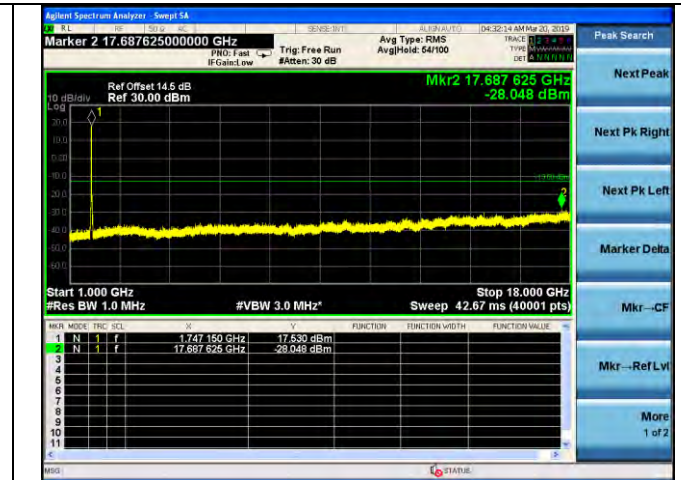

LTE Band 4 \_ 20MHz BW \_ Low Channel

QPSK

16QAM

64QAM

LTE Band 4 \_ 20MHz BW \_ Middle Channel

QPSK

16QAM

64QAM

LTE Band 4 \_ 20MHz BW \_ High Channel

QPSK

16QAM

64QAM

LTE Band 5 \_ 1.4MHz BW \_ Low Channel

QPSK

16QAM

64QAM

LTE Band 5 \_ 1.4MHz BW \_ Middle Channel

QPSK

16QAM

64QAM

LTE Band 5 \_ 1.4MHz BW \_ High Channel

QPSK

16QAM

64QAM