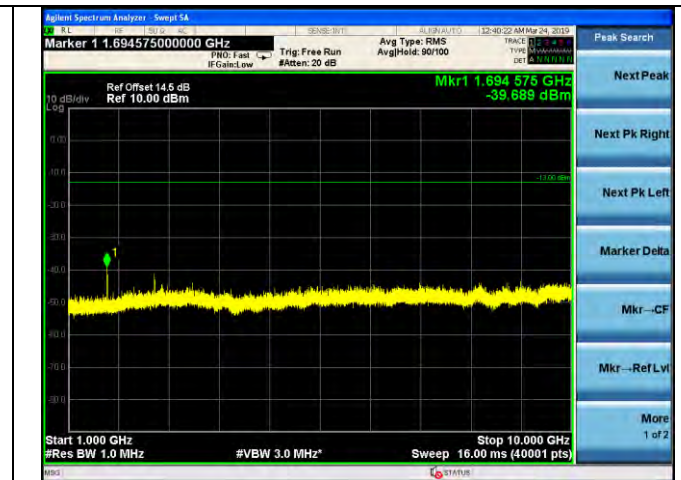

LTE Band 5 \_ 3MHz BW \_ Low Channel

QPSK

16QAM

64QAM

LTE Band 5 \_ 3MHz BW \_ Middle Channel

QPSK

16QAM

64QAM

LTE Band 5 \_ 3MHz BW \_ High Channel

QPSK

16QAM

64QAM

LTE Band 5 \_ 5MHz BW \_ Low Channel

QPSK

16QAM

64QAM

LTE Band 5 \_ 5MHz BW \_ Middle Channel

QPSK

16QAM

64QAM

LTE Band 5 \_ 5MHz BW \_ High Channel

QPSK

16QAM

64QAM