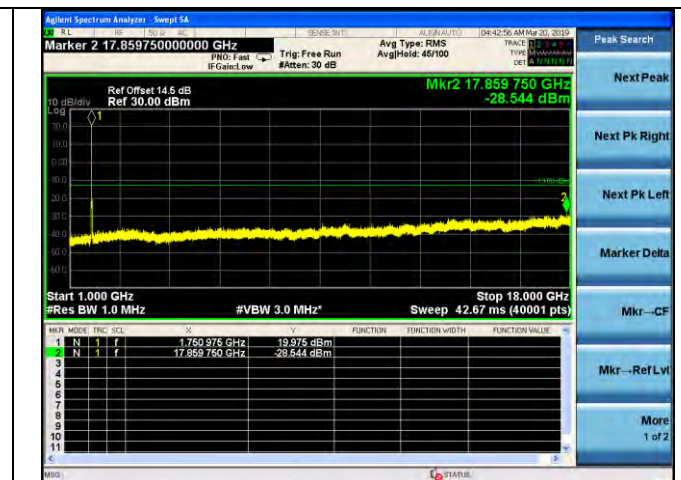

LTE Band 4 \_ 10MHz BW \_ Low Channel

QPSK

16QAM

64QAM

LTE Band 4 \_ 10MHz BW \_ Middle Channel

QPSK

16QAM

64QAM

LTE Band 4 \_ 10MHz BW \_ High Channel

QPSK

16QAM

64QAM

LTE Band 4 \_ 15MHz BW \_ Low Channel

QPSK

16QAM

64QAM

LTE Band 4 \_ 15MHz BW \_ Middle Channel

QPSK

16QAM

64QAM

LTE Band 4 \_ 15MHz BW \_ High Channel

QPSK

16QAM

64QAM