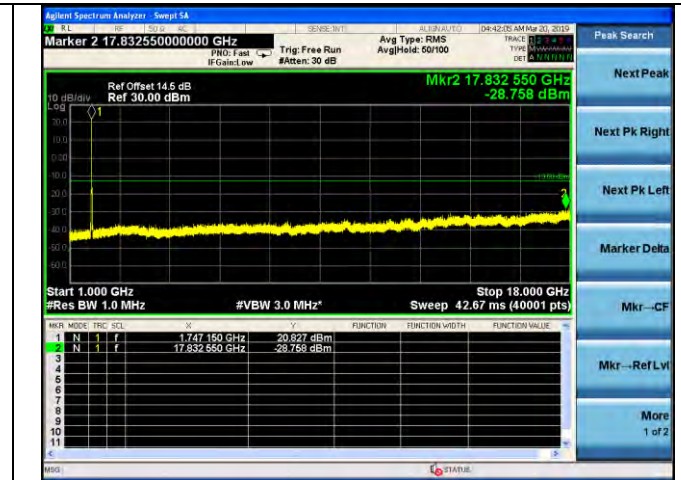

LTE Band 4 \_ 5MHz BW \_ Middle Channel

QPSK

16QAM

64QAM

LTE Band 4 \_ 5MHz BW \_ High Channel

QPSK

16QAM

64QAM

LTE Band 4 \_ 10MHz BW \_ Low Channel

QPSK

16QAM

64QAM

LTE Band 4 \_ 10MHz BW \_ Middle Channel

QPSK

16QAM

64QAM

LTE Band 4 \_ 10MHz BW \_ High Channel

QPSK

16QAM

64QAM

LTE Band 4 \_ 15MHz BW \_ Low Channel

QPSK

16QAM

64QAM