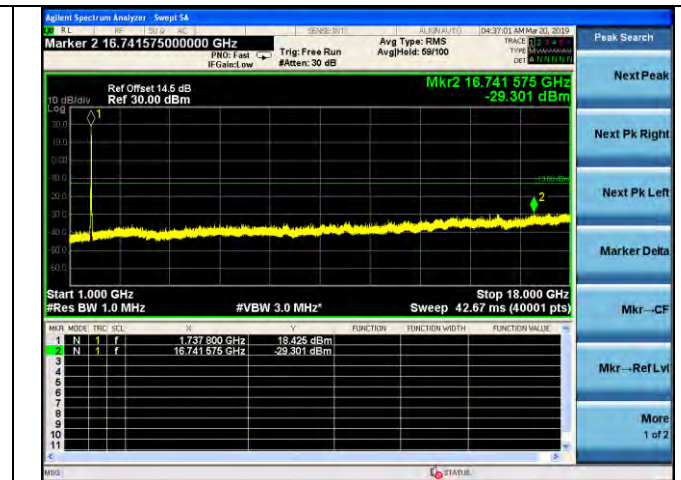

LTE Band 4 \_ 10MHz BW \_ High Channel

QPSK

16QAM

64QAM

LTE Band 4 \_ 15MHz BW \_ Low Channel

QPSK

16QAM

64QAM

LTE Band 4 \_ 15MHz BW \_ Middle Channel

QPSK

16QAM

64QAM

LTE Band 4 \_ 15MHz BW \_ High Channel

QPSK

16QAM

64QAM

LTE Band 4 \_ 20MHz BW \_ Low Channel

QPSK

16QAM

64QAM

LTE Band 4 \_ 20MHz BW \_ Middle Channel

QPSK

16QAM

64QAM