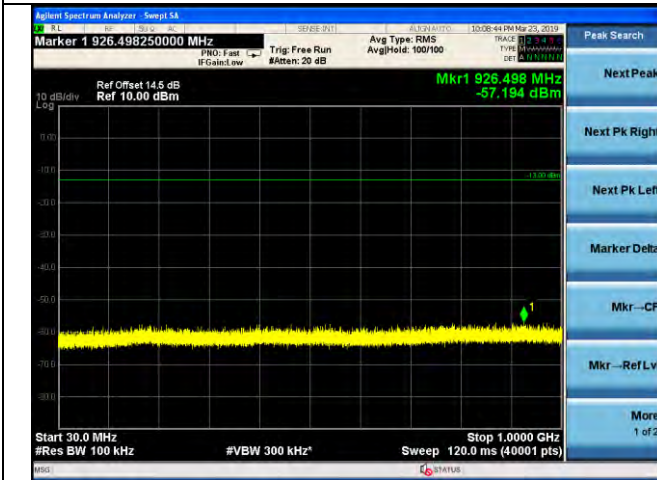

LTE Band 4 \_ 15MHz BW \_ Middle Channel

QPSK

16QAM

64QAM

LTE Band 4 \_ 15MHz BW \_ High Channel

QPSK

16QAM

64QAM

LTE Band 4 \_ 20MHz BW \_ Low Channel

QPSK

16QAM

64QAM

LTE Band 4 \_ 20MHz BW \_ Middle Channel

QPSK

16QAM

64QAM

LTE Band 4 \_ 20MHz BW \_ High Channel

QPSK

16QAM

64QAM

LTE Band 5 \_ 1.4MHz BW \_ Low Channel

QPSK

16QAM

64QAM