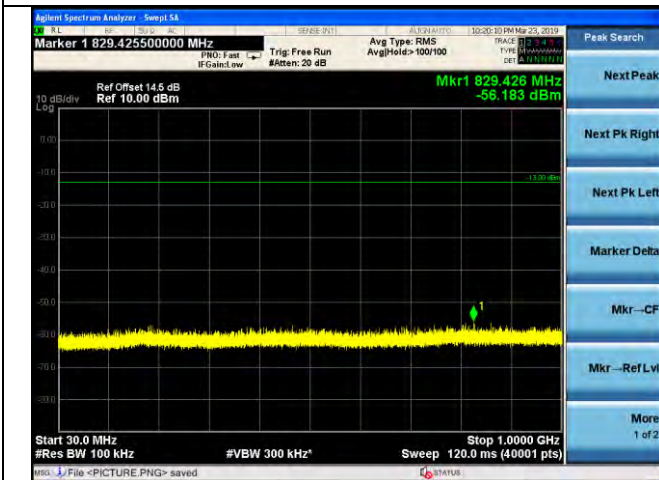

LTE Band 4 \_ 10MHz BW \_ High Channel

QPSK

16QAM

64QAM

LTE Band 4 \_ 15MHz BW \_ Low Channel

QPSK

16QAM

64QAM

LTE Band 4 \_ 15MHz BW \_ Middle Channel

QPSK

16QAM

64QAM

LTE Band 4 \_ 15MHz BW \_ High Channel

QPSK

16QAM

64QAM

LTE Band 4 \_ 20MHz BW \_ Low Channel

QPSK

16QAM

64QAM

LTE Band 4 \_ 20MHz BW \_ Middle Channel

QPSK

16QAM

64QAM