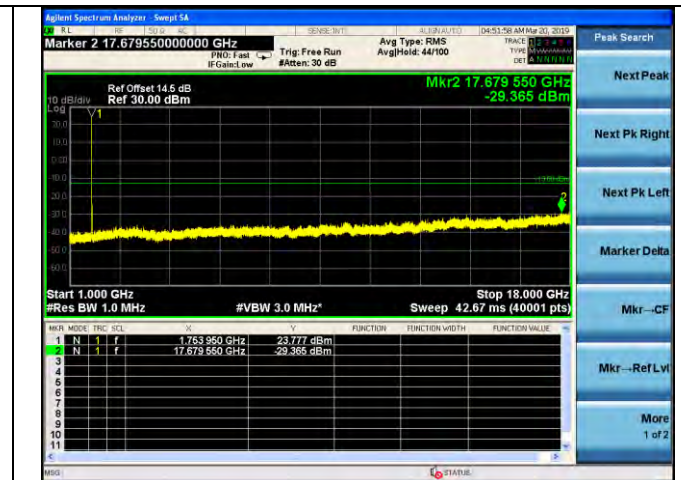

LTE Band 4 \_ 3MHz BW \_ Low Channel

QPSK

16QAM

64QAM

LTE Band 4 \_ 3MHz BW \_ Middle Channel

QPSK

16QAM

64QAM

LTE Band 4 \_ 3MHz BW \_ High Channel

QPSK

16QAM

64QAM

LTE Band 4 \_ 5MHz BW \_ Low Channel

QPSK

16QAM

64QAM

LTE Band 4 \_ 5MHz BW \_ Middle Channel

QPSK

16QAM

64QAM

LTE Band 4 \_ 5MHz BW \_ High Channel

QPSK

16QAM

64QAM