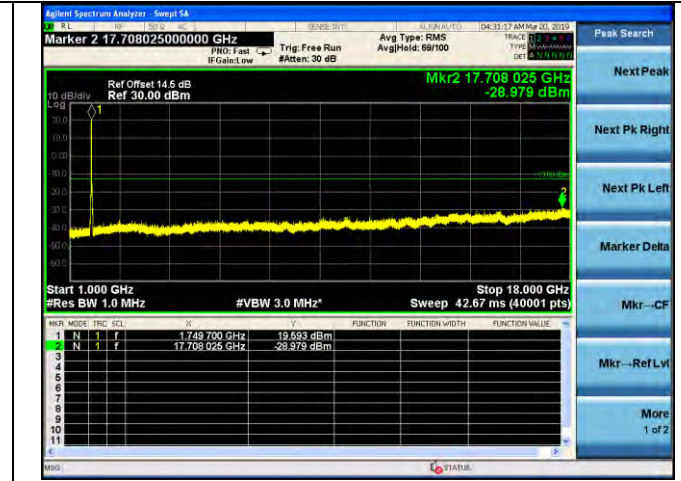

LTE Band 4 \_ 15MHz BW \_ Middle Channel

QPSK

16QAM

64QAM

LTE Band 4 \_ 15MHz BW \_ High Channel

QPSK

16QAM

64QAM

LTE Band 4 \_ 20MHz BW \_ Low Channel

QPSK

16QAM

64QAM

LTE Band 4 \_ 20MHz BW \_ Middle Channel

QPSK

16QAM

64QAM

LTE Band 4 \_ 20MHz BW \_ High Channel

QPSK

16QAM

64QAM

LTE Band 5 \_ 1.4MHz BW \_ Low Channel

QPSK

16QAM

64QAM