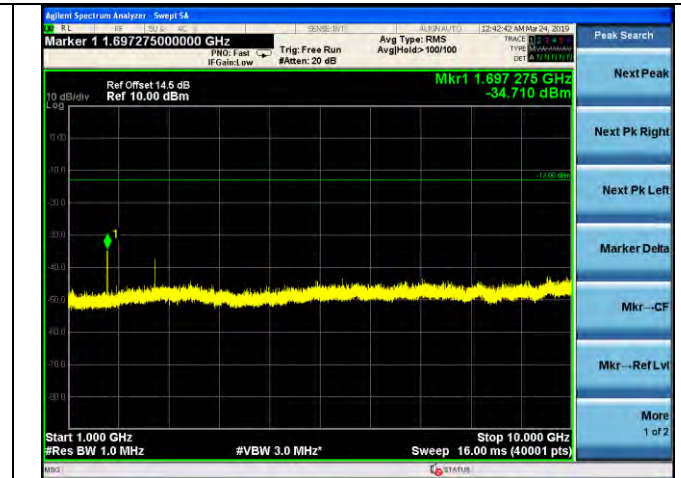

LTE Band 4 \_ 20MHz BW \_ High Channel

QPSK

16QAM

64QAM

LTE Band 5 \_ 1.4MHz BW \_ Low Channel

QPSK

16QAM

64QAM

LTE Band 5 \_ 1.4MHz BW \_ Middle Channel

QPSK

16QAM

64QAM

LTE Band 5 \_ 1.4MHz BW \_ High Channel

QPSK

16QAM

64QAM

LTE Band 5 \_ 3MHz BW \_ Low Channel

QPSK

16QAM

64QAM

LTE Band 5 \_ 3MHz BW \_ Middle Channel

QPSK

16QAM

64QAM