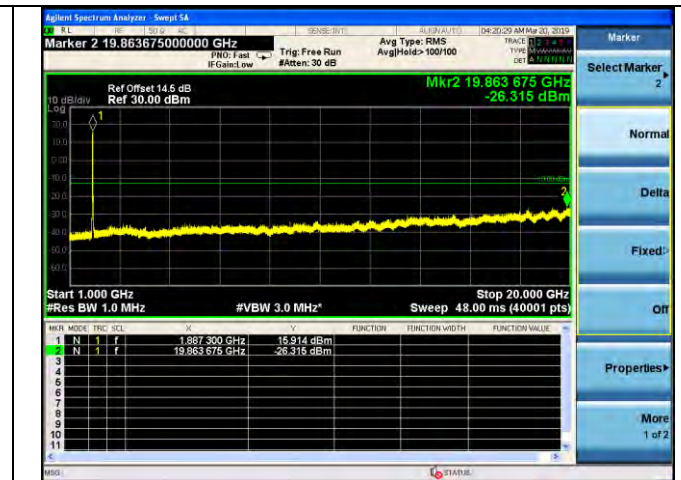

LTE Band 2 \_ 20MHz BW \_ Low Channel

QPSK

16QAM

64QAM

LTE Band 2 \_ 20MHz BW \_ Middle Channel

QPSK

16QAM

64QAM

LTE Band 2 \_ 20MHz BW \_ High Channel

QPSK

16QAM

64QAM

LTE Band 4 \_ 1.4MHz BW \_ Low Channel

QPSK

16QAM

64QAM

LTE Band 4 \_ 1.4MHz BW \_ Middle Channel

QPSK

16QAM

64QAM

LTE Band 4 \_ 1.4MHz BW \_ High Channel

QPSK

16QAM

64QAM