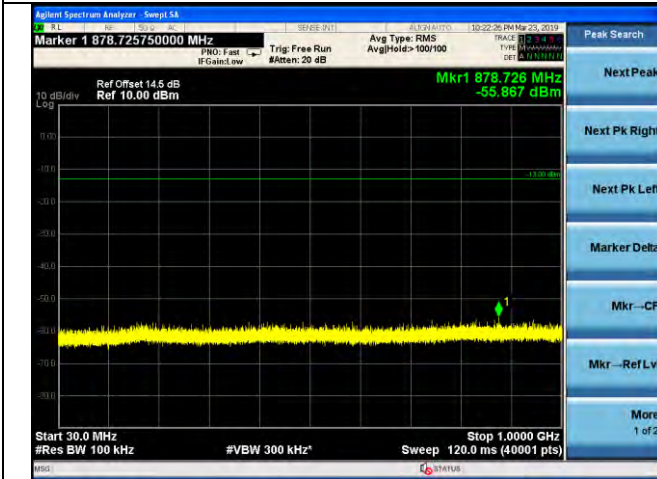

LTE Band 4 \_ 15MHz BW \_ Middle Channel

QPSK

16QAM

64QAM

LTE Band 4 \_ 15MHz BW \_ High Channel

QPSK

16QAM

64QAM

LTE Band 4 \_ 20MHz BW \_ Low Channel

QPSK

16QAM

64QAM

LTE Band 4 \_ 20MHz BW \_ Middle Channel

QPSK

16QAM

64QAM

LTE Band 4 \_ 20MHz BW \_ High Channel

QPSK

16QAM

64QAM

LTE Band 5 \_ 1.4MHz BW \_ Low Channel

QPSK

16QAM

64QAM