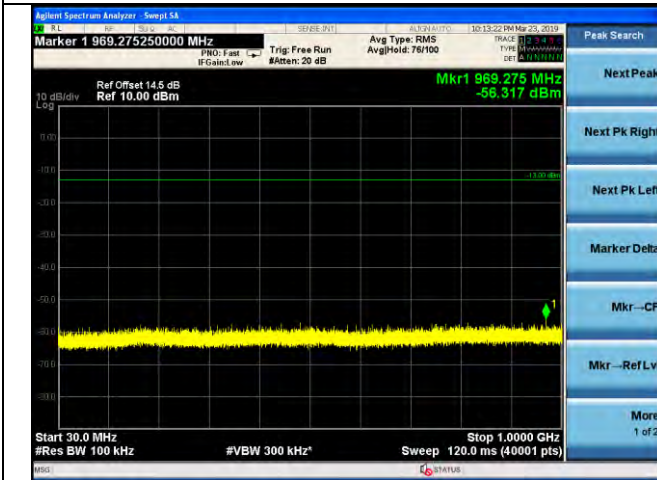

LTE Band 2 \_ 20MHz BW \_ High Channel

QPSK

16QAM

64QAM

LTE Band 4 \_ 1.4MHz BW \_ Low Channel

QPSK

16QAM

64QAM

LTE Band 4 \_ 1.4MHz BW \_ Middle Channel

QPSK

16QAM

64QAM

LTE Band 4 \_ 1.4MHz BW \_ High Channel

QPSK

16QAM

64QAM

LTE Band 4 \_ 3MHz BW \_ Low Channel

QPSK

16QAM

64QAM

LTE Band 4 \_ 3MHz BW \_ Middle Channel

QPSK

16QAM

64QAM

LTE Band 4 \_ 3MHz BW \_ High Channel

QPSK

16QAM

64QAM

LTE Band 4 \_ 5MHz BW \_ Low Channel

QPSK

16QAM

64QAM