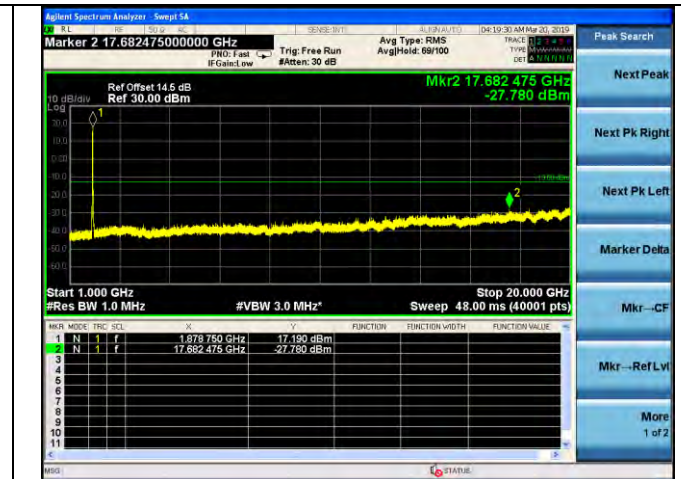

LTE Band 2 \_ 20MHz BW \_ Low Channel

QPSK

16QAM

64QAM

LTE Band 2 \_ 20MHz BW \_ Middle Channel

QPSK

16QAM

64QAM

LTE Band 2 \_ 20MHz BW \_ High Channel

QPSK

16QAM

64QAM

LTE Band 4 \_ 1.4MHz BW \_ Low Channel

QPSK

16QAM

64QAM

LTE Band 4 \_ 1.4MHz BW \_ Middle Channel

QPSK

16QAM

64QAM

LTE Band 4 \_ 1.4MHz BW \_ High Channel

QPSK

16QAM

64QAM