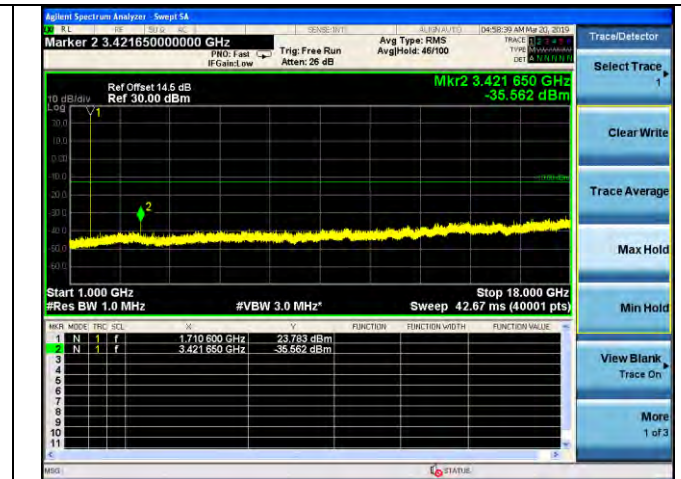

LTE Band 2 \_ 20MHz BW \_ Low Channel

QPSK

16QAM

64QAM

LTE Band 2 \_ 20MHz BW \_ Middle Channel

QPSK

16QAM

64QAM

LTE Band 2 \_ 20MHz BW \_ High Channel

QPSK

16QAM

64QAM

LTE Band 4 \_ 1.4MHz BW \_ Low Channel

QPSK

16QAM

64QAM

LTE Band 4 \_ 1.4MHz BW \_ Middle Channel

QPSK

16QAM

64QAM

LTE Band 4 \_ 1.4MHz BW \_ High Channel

QPSK

16QAM

64QAM

LTE Band 4 \_ 3MHz BW \_ Low Channel

QPSK

16QAM

64QAM

LTE Band 4 \_ 3MHz BW \_ Middle Channel

QPSK

16QAM

64QAM