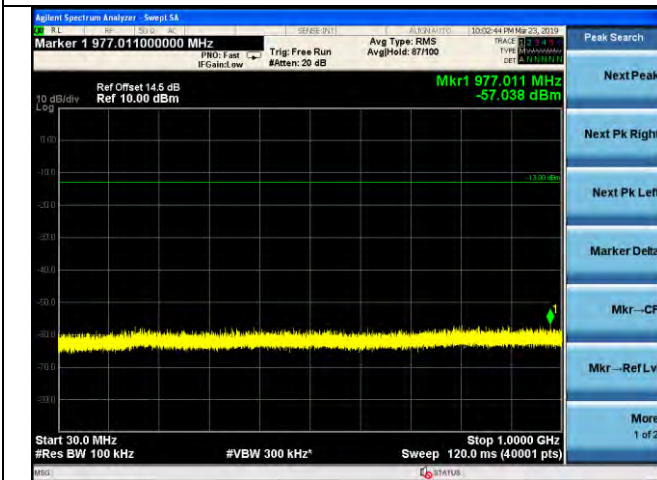

LTE Band 2 \_ 20MHz BW \_ High Channel

QPSK

16QAM

64QAM

LTE Band 4 \_ 1.4MHz BW \_ Low Channel

QPSK

16QAM

64QAM

LTE Band 4 \_ 1.4MHz BW \_ Middle Channel

QPSK

16QAM

64QAM

LTE Band 4 \_ 1.4MHz BW \_ High Channel

QPSK

16QAM

64QAM

LTE Band 4 \_ 3MHz BW \_ Low Channel

QPSK

16QAM

64QAM

LTE Band 4 \_ 3MHz BW \_ Middle Channel

QPSK

16QAM

64QAM

LTE Band 4 \_ 3MHz BW \_ High Channel

QPSK

16QAM

64QAM

LTE Band 4 \_ 5MHz BW \_ Low Channel

QPSK

16QAM

64QAM