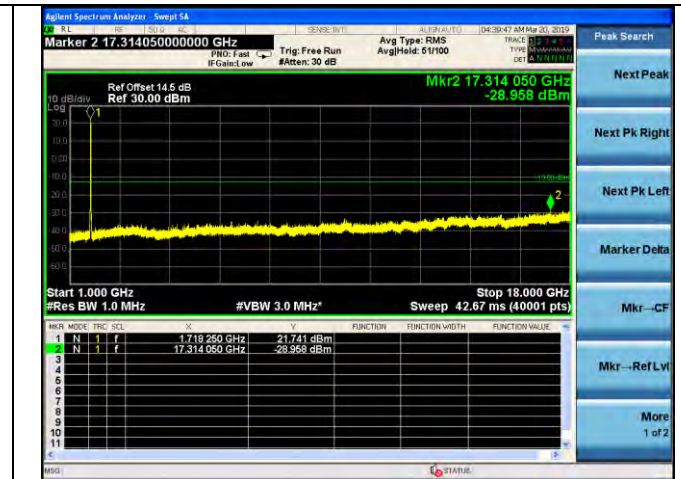

LTE Band 4 \_ 3MHz BW \_ High Channel

QPSK

16QAM

64QAM

LTE Band 4 \_ 5MHz BW \_ Low Channel

QPSK

16QAM

64QAM

LTE Band 4 \_ 5MHz BW \_ Middle Channel

QPSK

16QAM

64QAM

LTE Band 4 \_ 5MHz BW \_ High Channel

QPSK

16QAM

64QAM

LTE Band 4 \_ 10MHz BW \_ Low Channel

QPSK

16QAM

64QAM

LTE Band 4 \_ 10MHz BW \_ Middle Channel

QPSK

16QAM

64QAM