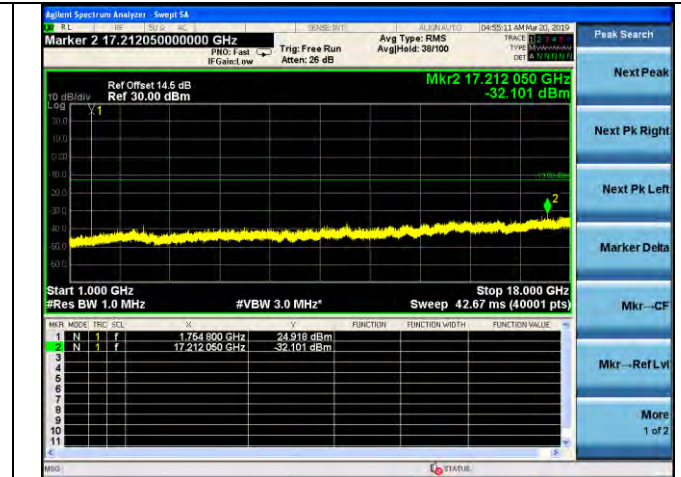

LTE Band 2 \_ 20MHz BW \_ High Channel

QPSK

16QAM

64QAM

LTE Band 4 \_ 1.4MHz BW \_ Low Channel

QPSK

16QAM

64QAM

LTE Band 4 \_ 1.4MHz BW \_ Middle Channel

QPSK

16QAM

64QAM

LTE Band 4 \_ 1.4MHz BW \_ High Channel

QPSK

16QAM

64QAM

LTE Band 4 \_ 3MHz BW \_ Low Channel

QPSK

16QAM

64QAM

LTE Band 4 \_ 3MHz BW \_ Middle Channel

QPSK

16QAM

64QAM

LTE Band 4 \_ 3MHz BW \_ High Channel

QPSK

16QAM

64QAM

LTE Band 4 \_ 5MHz BW \_ Low Channel

QPSK

16QAM

64QAM