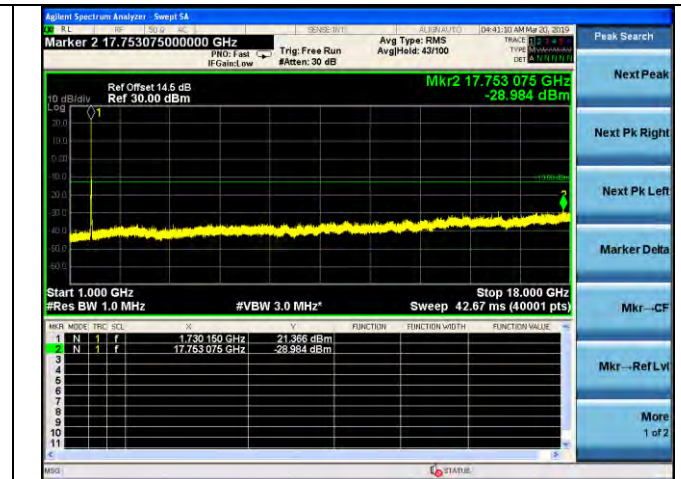

LTE Band 4 \_ 5MHz BW \_ Middle Channel

QPSK

16QAM

64QAM

LTE Band 4 \_ 5MHz BW \_ High Channel

QPSK

16QAM

64QAM

LTE Band 4 \_ 10MHz BW \_ Low Channel

QPSK

16QAM

64QAM

LTE Band 4 \_ 10MHz BW \_ Middle Channel

QPSK

16QAM

64QAM

LTE Band 4 \_ 10MHz BW \_ High Channel

QPSK

16QAM

64QAM

LTE Band 4 \_ 15MHz BW \_ Low Channel

QPSK

16QAM

64QAM