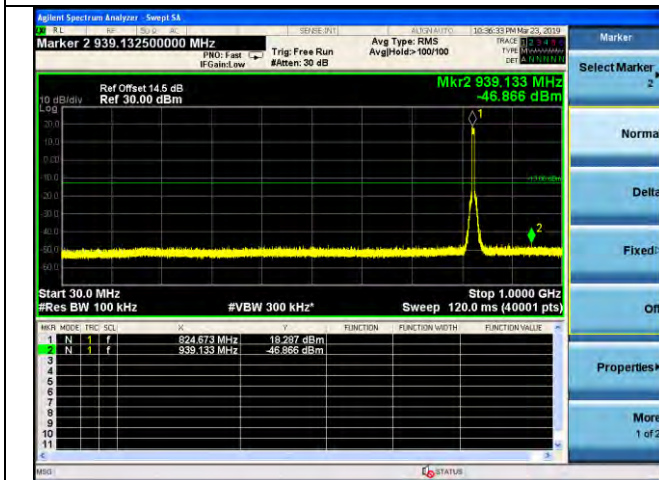

LTE Band 5 \_ 3MHz BW \_ Low Channel

QPSK

16QAM

64QAM

LTE Band 5 \_ 3MHz BW \_ Middle Channel

QPSK

16QAM

64QAM

LTE Band 5 \_ 3MHz BW \_ High Channel

QPSK

16QAM

64QAM

LTE Band 5 \_ 5MHz BW \_ Low Channel

QPSK

16QAM

64QAM

LTE Band 5 \_ 5MHz BW \_ Middle Channel

QPSK

16QAM

64QAM

LTE Band 5 \_ 5MHz BW \_ High Channel

QPSK

16QAM

64QAM