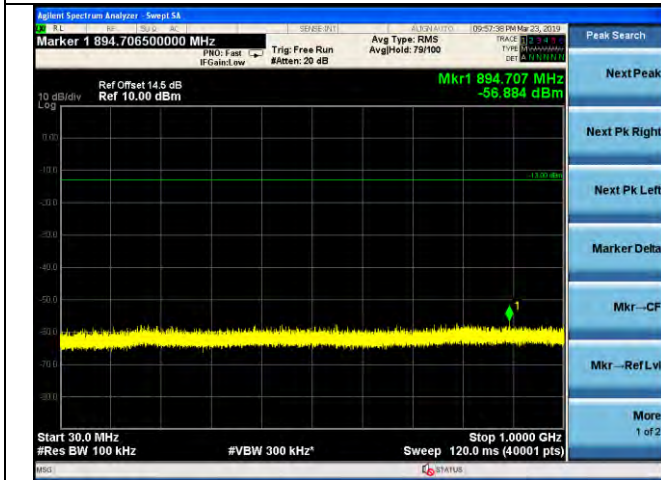

LTE Band 4 \_ 3MHz BW \_ High Channel

QPSK

16QAM

64QAM

LTE Band 4 \_ 5MHz BW \_ Low Channel

QPSK

16QAM

64QAM

LTE Band 4 \_ 5MHz BW \_ Middle Channel

QPSK

16QAM

64QAM

LTE Band 4 \_ 5MHz BW \_ High Channel

QPSK

16QAM

64QAM

LTE Band 4 \_ 10MHz BW \_ Low Channel

QPSK

16QAM

64QAM

LTE Band 4 \_ 10MHz BW \_ Middle Channel

QPSK

16QAM

64QAM