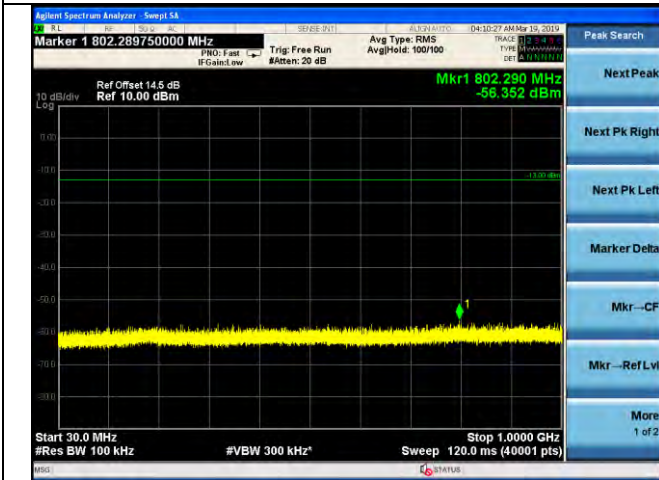

LTE Band 2 \_ 20MHz BW \_ Low Channel

QPSK

16QAM

64QAM

LTE Band 2 \_ 20MHz BW \_ Middle Channel

QPSK

16QAM

64QAM

LTE Band 2 \_ 20MHz BW \_ High Channel

QPSK

16QAM

64QAM

LTE Band 4 \_ 1.4MHz BW \_ Low Channel

QPSK

16QAM

64QAM

LTE Band 4 \_ 1.4MHz BW \_ Middle Channel

QPSK

16QAM

64QAM

LTE Band 4 \_ 1.4MHz BW \_ High Channel

QPSK

16QAM

64QAM