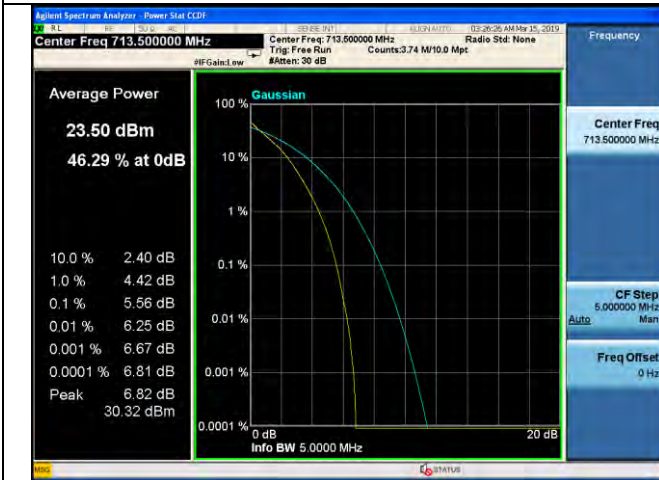

5MHz / 64QAM / High Channel

10MHz / QPSK / Middle Channel

10MHz / 16QAM / Middle Channel

10MHz / 64QAM / Middle Channel

LTE Band 17 \_ Peak-to-Average Ratio

5MHz / QPSK / Low Channel

5MHz / 16QAM / Low Channel

5MHz / 64QAM / Low Channel

5MHz / QPSK / Middle Channel

5MHz / 16QAM / Middle Channel

5MHz / 64QAM / Middle Channel

LTE Band 17 \_ Peak-to-Average Ratio

5MHz / QPSK / High Channel

5MHz / 16QAM / High Channel

5MHz / 64QAM / High Channel

10MHz / QPSK / Low Channel

10MHz / 16QAM / Low Channel

10MHz / 64QAM / Low Channel

LTE Band 17 \_ Peak-to-Average Ratio

10MHz / QPSK / Middle Channel

10MHz / 16QAM / Middle Channel