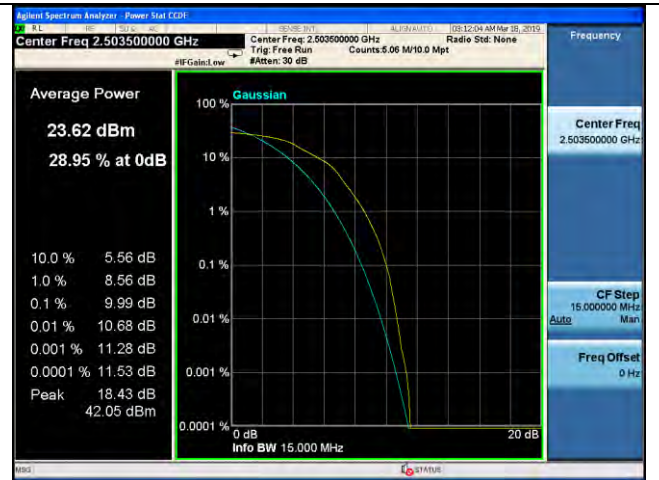

10MHz / 64QAM / Middle Channel

10MHz / QPSK / High Channel

10MHz / 16QAM / High Channel

10MHz / 64QAM / High Channel

LTE Band 41 \_ Peak-to-Average Ratio

15MHz / QPSK / Low Channel

15MHz / 16QAM / Low Channel