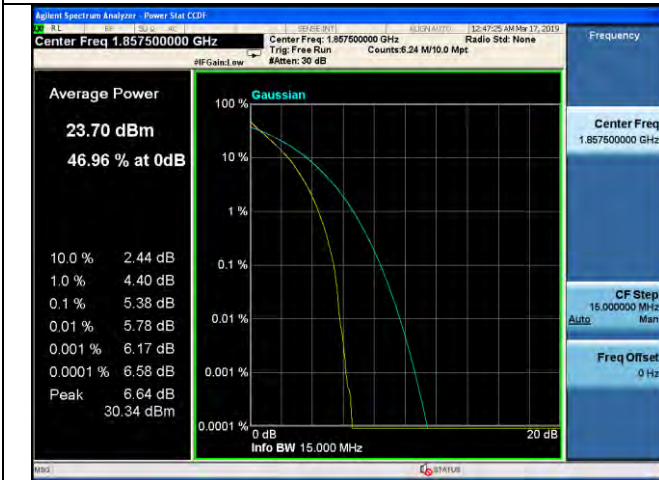

10MHz / 16QAM / Low Channel

10MHz / 64QAM / Low Channel

LTE Band 25 \_ Peak-to-Average Ratio

10MHz / QPSK / Middle Channel

10MHz / 16QAM / Middle Channel

10MHz / 64QAM / Middle Channel

10MHz / QPSK / High Channel

10MHz / 16QAM / High Channel

10MHz / 64QAM / High Channel

LTE Band 25 \_ Peak-to-Average Ratio

15MHz / QPSK / Low Channel

15MHz / 16QAM / Low Channel

15MHz / 64QAM / Low Channel

15MHz / QPSK / Middle Channel

15MHz / 16QAM / Middle Channel

15MHz / 64QAM / Middle Channel

LTE Band 25 \_ Peak-to-Average Ratio

15MHz / QPSK / High Channel

15MHz / 16QAM / High Channel

15MHz / 64QAM / High Channel

20MHz / QPSK / Low Channel