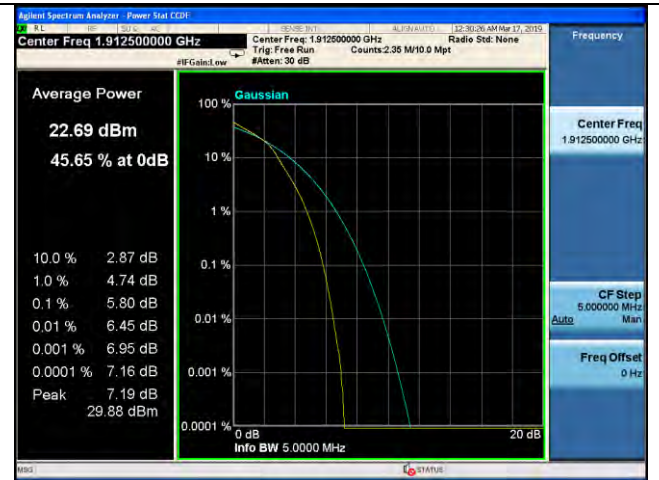

5MHz / 16QAM / Middle Channel

5MHz / 64QAM / Middle Channel

LTE Band 25 \_ Peak-to-Average Ratio

5MHz / QPSK / High Channel

5MHz / 16QAM / High Channel

5MHz / 64QAM / High Channel

10MHz / QPSK / Low Channel

10MHz / 16QAM / Low Channel

10MHz / 64QAM / Low Channel

LTE Band 25 \_ Peak-to-Average Ratio

10MHz / QPSK / Middle Channel

10MHz / 16QAM / Middle Channel

10MHz / 64QAM / Middle Channel

10MHz / QPSK / High Channel