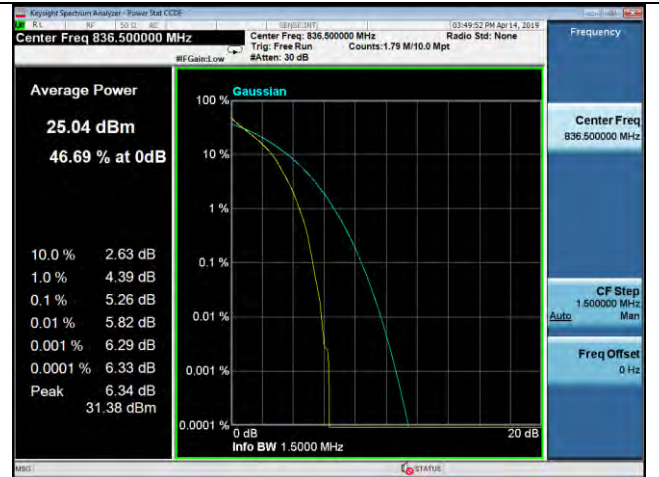

20MHz / 16QAM / High Channel

20MHz / 64QAM / High Channel

LTE Band 26 \_ Peak-to-Average Ratio

1.4MHz / QPSK / Low Channel

1.4MHz / 16QAM / Low Channel

1.4MHz / 64QAM / Low Channel

1.4MHz / QPSK / Middle Channel

1.4MHz / 16QAM / Middle Channel

1.4MHz / 64QAM / Middle Channel

LTE Band 26 \_ Peak-to-Average Ratio

1.4MHz / QPSK / High Channel

1.4MHz / 16QAM / High Channel

1.4MHz / 64QAM / High Channel

3MHz / QPSK / Low Channel