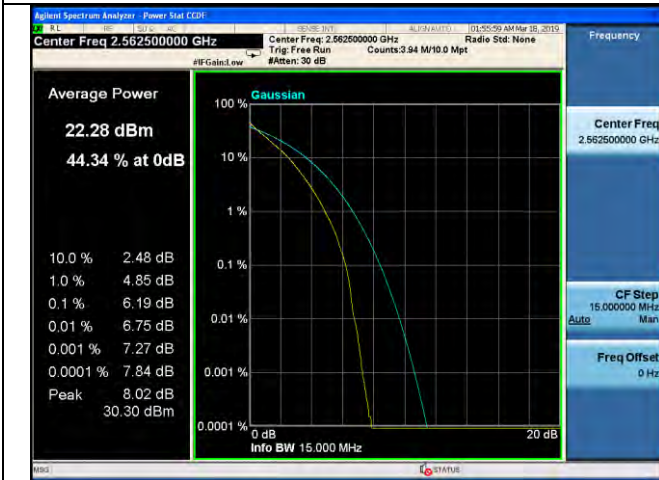

LTE Band 7 \_ Peak-to-Average Ratio

15MHz / QPSK / High Channel

15MHz / 16QAM / High Channel

15MHz / 64QAM / High Channel

20MHz / QPSK / Low Channel

20MHz / 16QAM / Low Channel

20MHz / 64QAM / Low Channel

LTE Band 7 \_ Peak-to-Average Ratio

20MHz / QPSK / Middle Channel

20MHz / 16QAM / Middle Channel

20MHz / 64QAM / Middle Channel

20MHz / QPSK / High Channel

20MHz / 16QAM / High Channel

20MHz / 64QAM / High Channel

LTE Band 12 \_ Peak-to-Average Ratio

1.4MHz / QPSK / Low Channel

1.4MHz / 16QAM / Low Channel

1.4MHz / 64QAM / Low Channel

1.4MHz / QPSK / Middle Channel

1.4MHz / 16QAM / Middle Channel

1.4MHz / 64QAM / Middle Channel

LTE Band 12 \_ Peak-to-Average Ratio