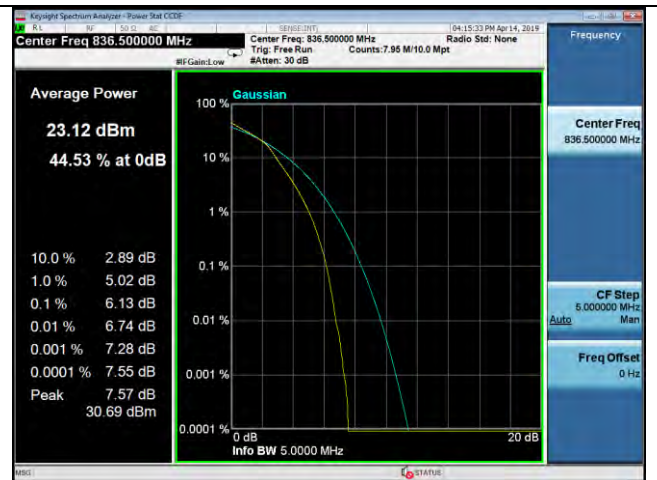

5MHz / 64QAM / Middle Channel