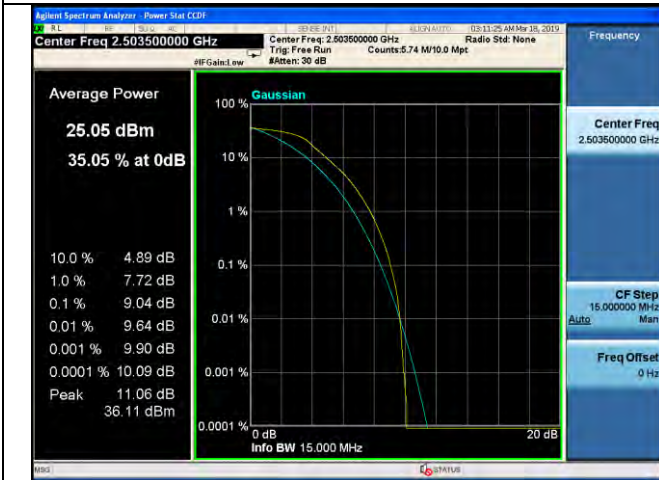

10MHz / 64QAM / Middle Channel

10MHz / QPSK / High Channel

10MHz / 16QAM / High Channel

10MHz / 64QAM / High Channel

LTE Band 41 \_ Peak-to-Average Ratio

15MHz / QPSK / Low Channel

15MHz / 16QAM / Low Channel