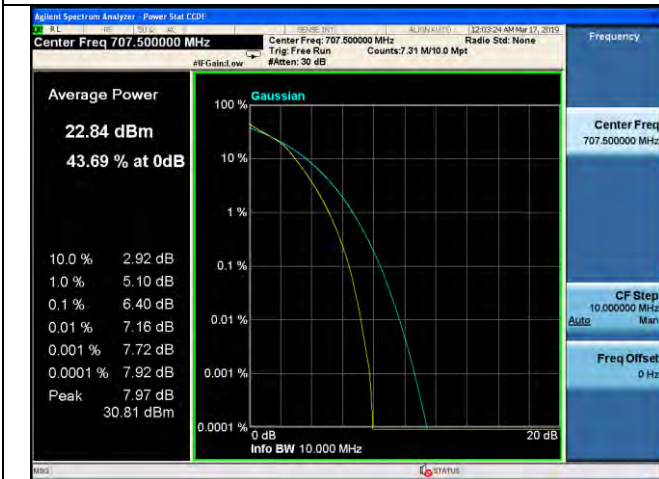

5MHz / 64QAM / Low Channel

5MHz / QPSK / Middle Channel

5MHz / 16QAM / Middle Channel

5MHz / 64QAM / Middle Channel

LTE Band 12 \_ Peak-to-Average Ratio

5MHz / QPSK / High Channel

5MHz / 16QAM / High Channel

5MHz / 64QAM / High Channel

10MHz / QPSK / Low Channel

10MHz / 16QAM / Low Channel

10MHz / 64QAM / Low Channel

LTE Band 12 \_ Peak-to-Average Ratio

10MHz / QPSK / Middle Channel

10MHz / 16QAM / Middle Channel

10MHz / 64QAM / Middle Channel

10MHz / QPSK / High Channel

10MHz / 16QAM / High Channel

10MHz / 64QAM / High Channel

LTE Band 13 \_ Peak-to-Average Ratio

5MHz / QPSK / Low Channel

5MHz / 16QAM / Low Channel