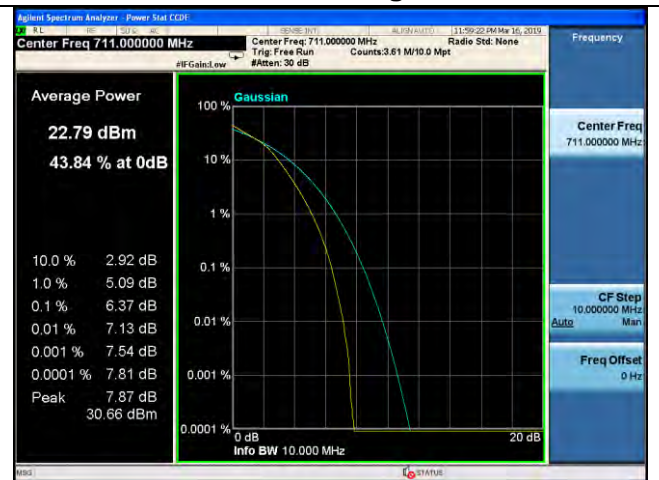

5MHz / 64QAM / High Channel

10MHz / QPSK / Low Channel

10MHz / 16QAM / Low Channel

10MHz / 64QAM / Low Channel

LTE Band 12 \_ Peak-to-Average Ratio

10MHz / QPSK / Middle Channel

10MHz / 16QAM / Middle Channel

10MHz / 64QAM / Middle Channel

10MHz / QPSK / High Channel

10MHz / 16QAM / High Channel

10MHz / 64QAM / High Channel

LTE Band 13 \_ Peak-to-Average Ratio

5MHz / QPSK / Low Channel

5MHz / 16QAM / Low Channel

5MHz / 64QAM / Low Channel

5MHz / QPSK / Middle Channel

5MHz / 16QAM / Middle Channel

5MHz / 64QAM / Middle Channel

LTE Band 13 \_ Peak-to-Average Ratio

5MHz / QPSK / High Channel

5MHz / 16QAM / High Channel