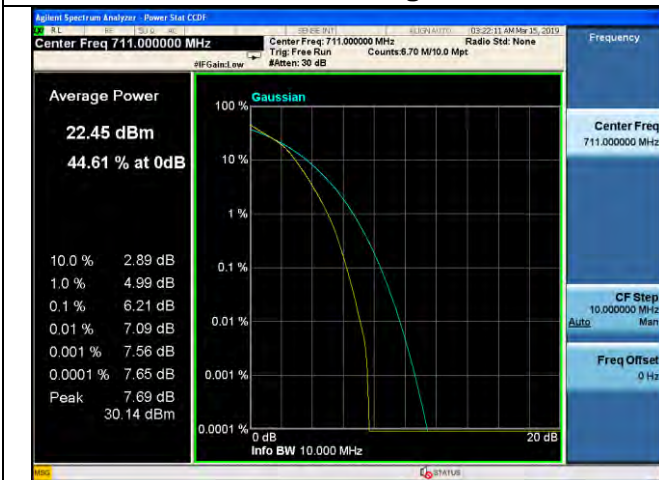

5MHz / 64QAM / Low Channel

5MHz / QPSK / Middle Channel

5MHz / 16QAM / Middle Channel

5MHz / 64QAM / Middle Channel

LTE Band 17 \_ Peak-to-Average Ratio

5MHz / QPSK / High Channel

5MHz / 16QAM / High Channel

5MHz / 64QAM / High Channel

10MHz / QPSK / Low Channel

10MHz / 16QAM / Low Channel

10MHz / 64QAM / Low Channel

LTE Band 17 \_ Peak-to-Average Ratio

10MHz / QPSK / Middle Channel

10MHz / 16QAM / Middle Channel

10MHz / 64QAM / Middle Channel

10MHz / QPSK / High Channel

10MHz / 16QAM / High Channel

10MHz / 64QAM / High Channel

LTE Band 25 \_ Peak-to-Average Ratio

1.4MHz / QPSK / Low Channel

1.4MHz / 16QAM / Low Channel