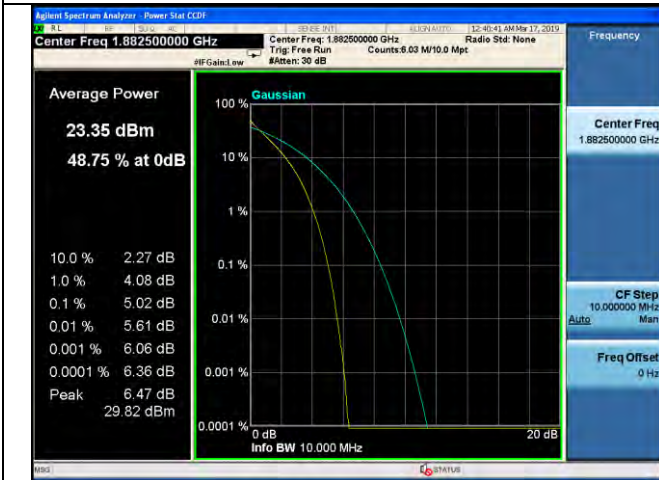

5MHz / 16QAM / Middle Channel

5MHz / 64QAM / Middle Channel

LTE Band 25 \_ Peak-to-Average Ratio

5MHz / QPSK / High Channel

5MHz / 16QAM / High Channel

5MHz / 64QAM / High Channel

10MHz / QPSK / Low Channel

10MHz / 16QAM / Low Channel

10MHz / 64QAM / Low Channel

LTE Band 25 \_ Peak-to-Average Ratio

10MHz / QPSK / Middle Channel

10MHz / 16QAM / Middle Channel

10MHz / 64QAM / Middle Channel

10MHz / QPSK / High Channel

10MHz / 16QAM / High Channel

10MHz / 64QAM / High Channel

LTE Band 25 \_ Peak-to-Average Ratio

15MHz / QPSK / Low Channel

15MHz / 16QAM / Low Channel

15MHz / 64QAM / Low Channel

15MHz / QPSK / Middle Channel