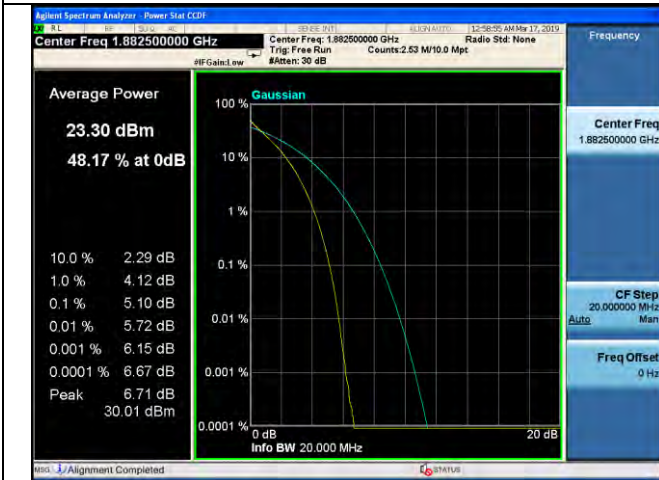

20MHz / 16QAM / Low Channel

20MHz / 64QAM / Low Channel

LTE Band 25 \_ Peak-to-Average Ratio

20MHz / QPSK / Middle Channel

20MHz / 16QAM / Middle Channel

20MHz / 64QAM / Middle Channel

20MHz / QPSK / High Channel

20MHz / 16QAM / High Channel

20MHz / 64QAM / High Channel

LTE Band 26 \_ Peak-to-Average Ratio

1.4MHz / QPSK / Low Channel

1.4MHz / 16QAM / Low Channel

1.4MHz / 64QAM / Low Channel

1.4MHz / QPSK / Middle Channel