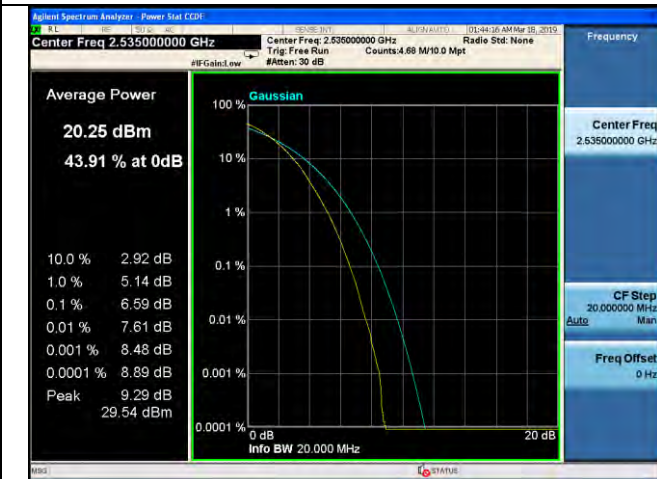

LTE Band 7 \_ Peak-to-Average Ratio

15MHz / QPSK / High Channel

15MHz / 16QAM / High Channel

15MHz / 64QAM / High Channel

20MHz / QPSK / Low Channel

20MHz / 16QAM / Low Channel

20MHz / 64QAM / Low Channel

LTE Band 7 \_ Peak-to-Average Ratio

20MHz / QPSK / Middle Channel

20MHz / 16QAM / Middle Channel

20MHz / 64QAM / Middle Channel

20MHz / QPSK / High Channel

20MHz / 16QAM / High Channel

20MHz / 64QAM / High Channel

LTE Band 12 \_ Peak-to-Average Ratio

1.4MHz / QPSK / Low Channel

1.4MHz / 16QAM / Low Channel

1.4MHz / 64QAM / Low Channel

1.4MHz / QPSK / Middle Channel

1.4MHz / 16QAM / Middle Channel

1.4MHz / 64QAM / Middle Channel

LTE Band 12 \_ Peak-to-Average Ratio