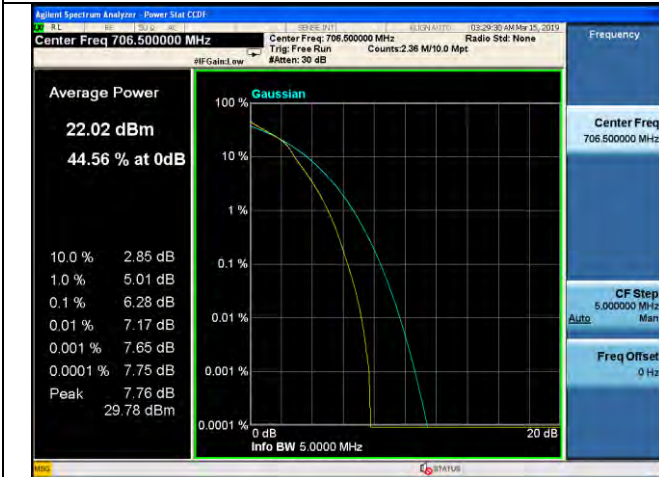

5MHz / 64QAM / Low Channel

5MHz / QPSK / Middle Channel

5MHz / 16QAM / Middle Channel

5MHz / 64QAM / Middle Channel

LTE Band 13 \_ Peak-to-Average Ratio

5MHz / QPSK / High Channel

5MHz / 16QAM / High Channel

5MHz / 64QAM / High Channel

10MHz / QPSK / Middle Channel

10MHz / 16QAM / Middle Channel

10MHz / 64QAM / Middle Channel

LTE Band 17 \_ Peak-to-Average Ratio

5MHz / QPSK / Low Channel

5MHz / 16QAM / Low Channel

5MHz / 64QAM / Low Channel

5MHz / QPSK / Middle Channel

5MHz / 16QAM / Middle Channel

5MHz / 64QAM / Middle Channel

LTE Band 17 \_ Peak-to-Average Ratio

5MHz / QPSK / High Channel

5MHz / 16QAM / High Channel