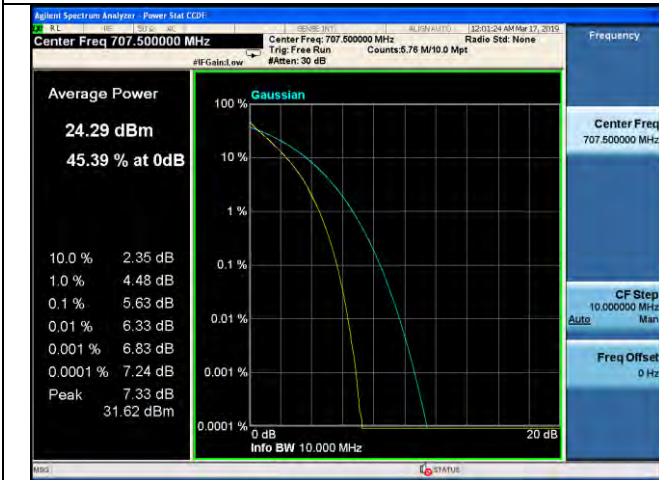

5MHz / 64QAM / Low Channel

5MHz / QPSK / Middle Channel

5MHz / 16QAM / Middle Channel

5MHz / 64QAM / Middle Channel

LTE Band 12 \_ Peak-to-Average Ratio

5MHz / QPSK / High Channel

5MHz / 16QAM / High Channel

5MHz / 64QAM / High Channel

10MHz / QPSK / Low Channel

10MHz / 16QAM / Low Channel

10MHz / 64QAM / Low Channel

LTE Band 12 \_ Peak-to-Average Ratio

10MHz / QPSK / Middle Channel

10MHz / 16QAM / Middle Channel

10MHz / 64QAM / Middle Channel

10MHz / QPSK / High Channel

10MHz / 16QAM / High Channel

10MHz / 64QAM / High Channel

LTE Band 13 \_ Peak-to-Average Ratio

5MHz / QPSK / Low Channel

5MHz / 16QAM / Low Channel

5MHz / 64QAM / Low Channel

5MHz / QPSK / Middle Channel

5MHz / 16QAM / Middle Channel

5MHz / 64QAM / Middle Channel

LTE Band 13 \_ Peak-to-Average Ratio

5MHz / QPSK / High Channel

5MHz / 16QAM / High Channel