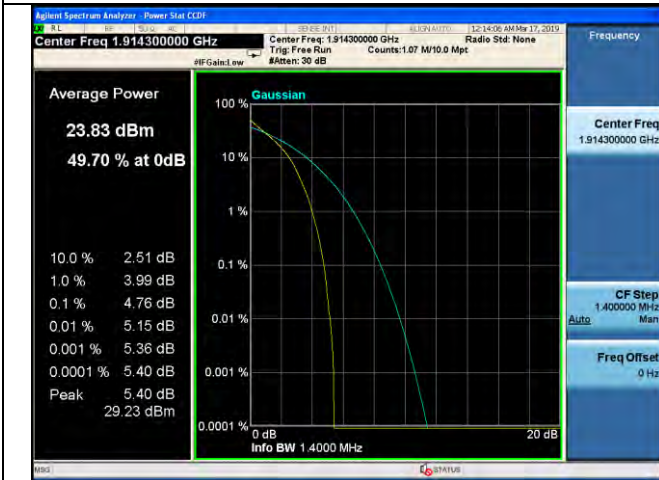

10MHz / 64QAM / Middle Channel

10MHz / QPSK / High Channel

10MHz / 16QAM / High Channel

10MHz / 64QAM / High Channel

LTE Band 25 \_ Peak-to-Average Ratio

1.4MHz / QPSK / Low Channel

1.4MHz / 16QAM / Low Channel

1.4MHz / 64QAM / Low Channel

1.4MHz / QPSK / Middle Channel

1.4MHz / 16QAM / Middle Channel

1.4MHz / 64QAM / Middle Channel

LTE Band 25 \_ Peak-to-Average Ratio

1.4MHz / QPSK / High Channel

1.4MHz / 16QAM / High Channel

1.4MHz / 64QAM / High Channel

3MHz / QPSK / Low Channel

3MHz / 16QAM / Low Channel

3MHz / 64QAM / Low Channel

LTE Band 25 \_ Peak-to-Average Ratio

3MHz / QPSK / Middle Channel

3MHz / 16QAM / Middle Channel

3MHz / 64QAM / Middle Channel