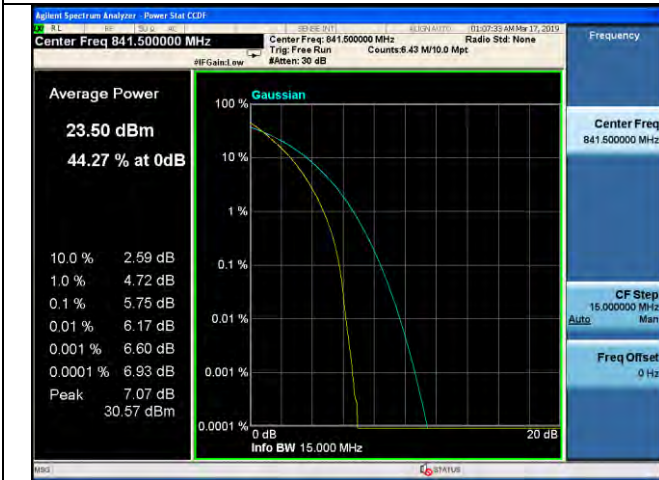

LTE Band 26 _ Peak-to-Average Ratio

15MHz / QPSK / High Channel