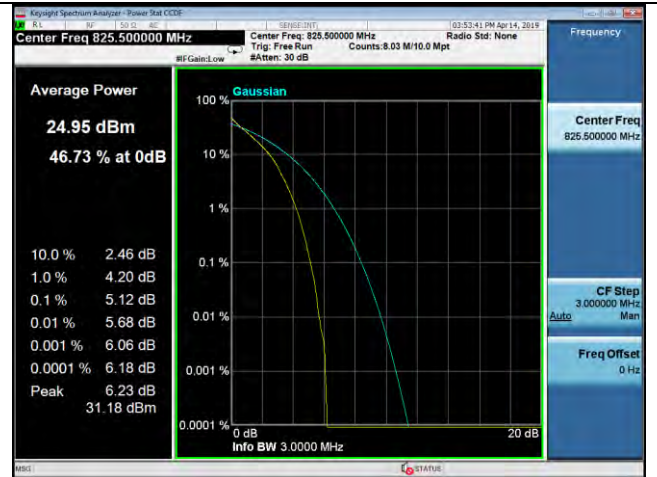

1.4MHz / 16QAM / Middle Channel

1.4MHz / 64QAM / Middle Channel

LTE Band 26 \_ Peak-to-Average Ratio

1.4MHz / QPSK / High Channel

1.4MHz / 16QAM / High Channel

1.4MHz / 64QAM / High Channel

3MHz / QPSK / Low Channel