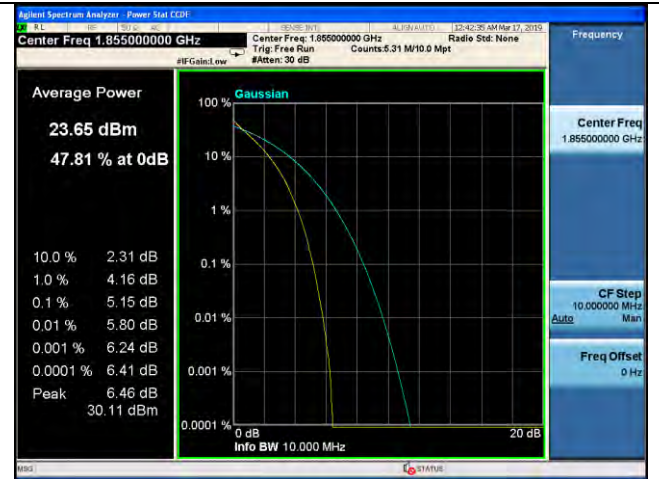

3MHz / QPSK / High Channel

3MHz / 16QAM / High Channel

3MHz / 64QAM / High Channel

LTE Band 25 \_ Peak-to-Average Ratio

5MHz / QPSK / Low Channel

5MHz / 16QAM / Low Channel

5MHz / 64QAM / Low Channel

5MHz / QPSK / Middle Channel

5MHz / 16QAM / Middle Channel

5MHz / 64QAM / Middle Channel

LTE Band 25 \_ Peak-to-Average Ratio

5MHz / QPSK / High Channel

5MHz / 16QAM / High Channel

5MHz / 64QAM / High Channel

10MHz / QPSK / Low Channel

10MHz / 16QAM / Low Channel

10MHz / 64QAM / Low Channel

LTE Band 25 \_ Peak-to-Average Ratio

10MHz / QPSK / Middle Channel

10MHz / 16QAM / Middle Channel

10MHz / 64QAM / Middle Channel

10MHz / QPSK / High Channel