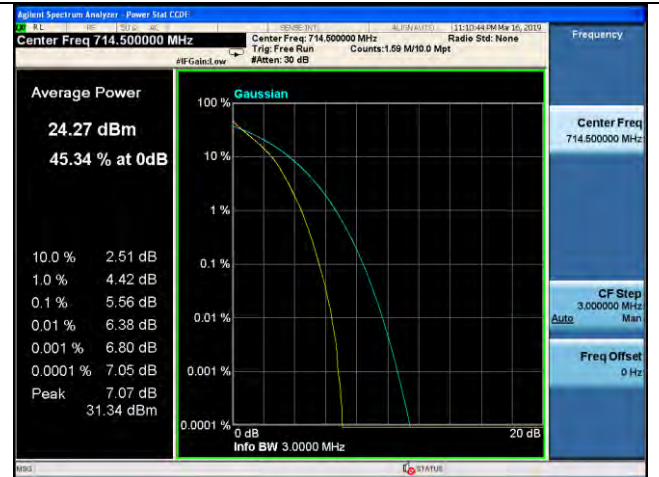

1.4MHz / QPSK / Low Channel

1.4MHz / 16QAM / Low Channel

1.4MHz / 64QAM / Low Channel

1.4MHz / QPSK / Middle Channel

1.4MHz / 16QAM / Middle Channel

1.4MHz / 64QAM / Middle Channel

LTE Band 12 \_ Peak-to-Average Ratio

1.4MHz / QPSK / High Channel

1.4MHz / 16QAM / High Channel

1.4MHz / 64QAM / High Channel

3MHz / QPSK / Low Channel

3MHz / 16QAM / Low Channel

3MHz / 64QAM / Low Channel

LTE Band 12 \_ Peak-to-Average Ratio

3MHz / QPSK / Middle Channel

3MHz / 16QAM / Middle Channel

3MHz / 64QAM / Middle Channel

3MHz / QPSK / High Channel

3MHz / 16QAM / High Channel

3MHz / 64QAM / High Channel

LTE Band 12 \_ Peak-to-Average Ratio

5MHz / QPSK / Low Channel

5MHz / 16QAM / Low Channel