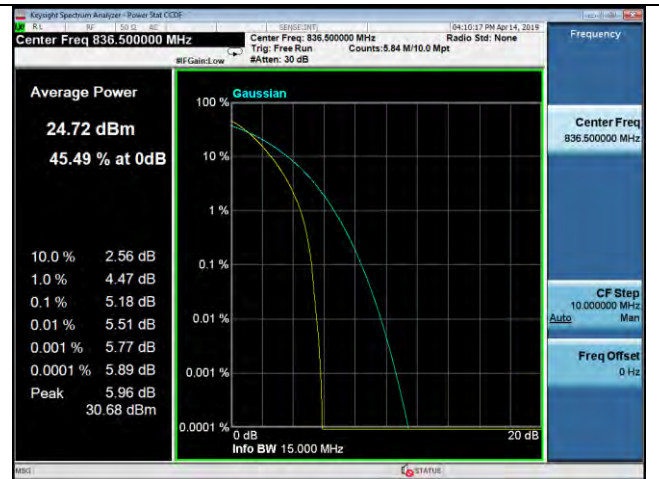

LTE Band 26 \_ Peak-to-Average Ratio

15MHz / QPSK / Low Channel

15MHz / 16QAM / Low Channel

15MHz / 64QAM / Low Channel

15MHz / QPSK / Middle Channel

15MHz / 16QAM / Middle Channel

15MHz / 64QAM / Middle Channel