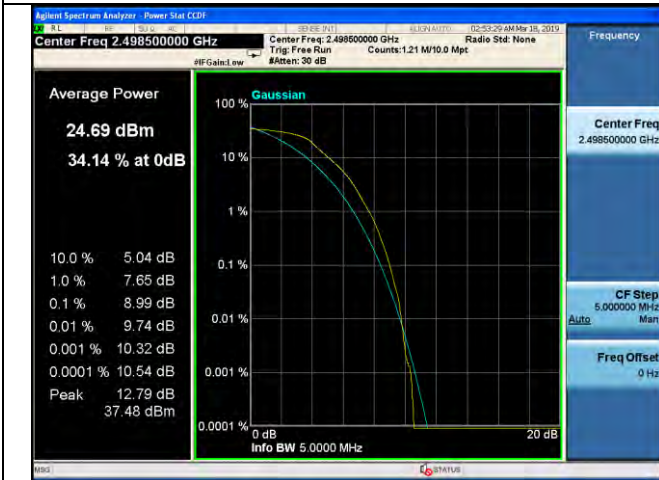

LTE Band 26 \_ Peak-to-Average Ratio

15MHz / QPSK / High Channel

15MHz / 16QAM / High Channel

15MHz / 64QAM / High Channel

/

/

LTE Band 41 \_ Peak-to-Average Ratio

5MHz / QPSK / Low Channel