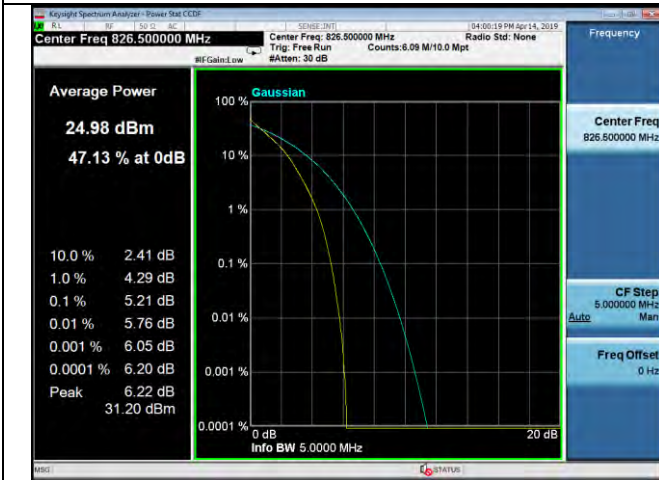

3MHz / 16QAM / High Channel

3MHz / 64QAM / High Channel

LTE Band 26 \_ Peak-to-Average Ratio

5MHz / QPSK / Low Channel

5MHz / 16QAM / Low Channel

5MHz / 64QAM / Low Channel

5MHz / QPSK / Middle Channel

5MHz / 16QAM / Middle Channel