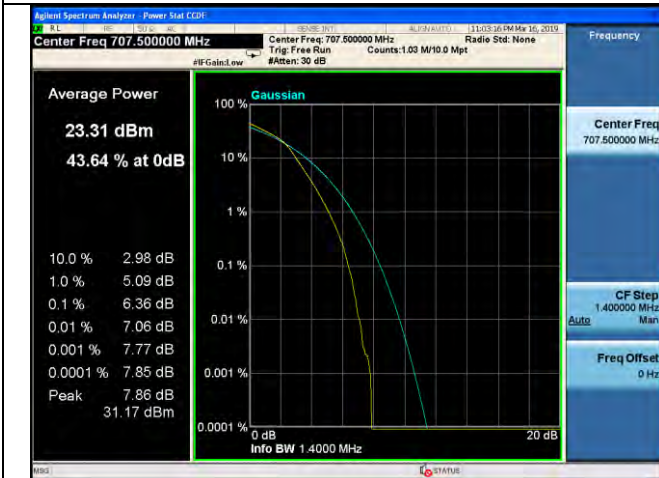

20MHz / QPSK / Middle Channel

20MHz / 16QAM / Middle Channel

20MHz / 64QAM / Middle Channel

20MHz / QPSK / High Channel

20MHz / 16QAM / High Channel

20MHz / 64QAM / High Channel

LTE Band 12 \_ Peak-to-Average Ratio

1.4MHz / QPSK / Low Channel

1.4MHz / 16QAM / Low Channel

1.4MHz / 64QAM / Low Channel

1.4MHz / QPSK / Middle Channel

1.4MHz / 16QAM / Middle Channel

1.4MHz / 64QAM / Middle Channel

LTE Band 12 \_ Peak-to-Average Ratio

1.4MHz / QPSK / High Channel

1.4MHz / 16QAM / High Channel

1.4MHz / 64QAM / High Channel

3MHz / QPSK / Low Channel

3MHz / 16QAM / Low Channel

3MHz / 64QAM / Low Channel

LTE Band 12 \_ Peak-to-Average Ratio

3MHz / QPSK / Middle Channel