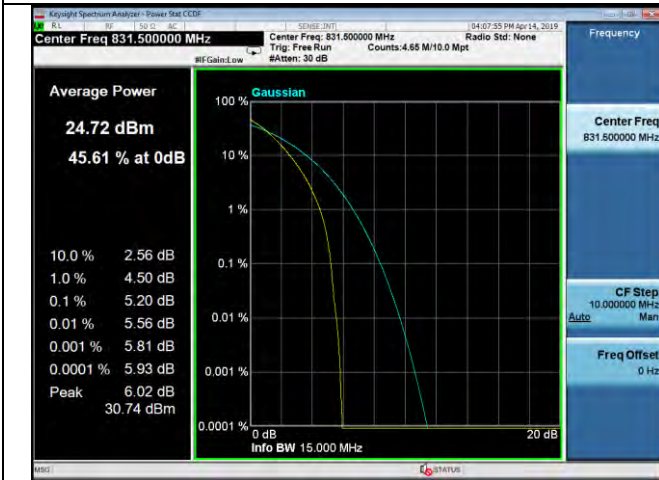

LTE Band 26 \_ Peak-to-Average Ratio

10MHz / QPSK / Middle Channel

10MHz / 16QAM / Middle Channel

10MHz / 64QAM / Middle Channel

10MHz / QPSK / High Channel

10MHz / 16QAM / High Channel

10MHz / 64QAM / High Channel

LTE Band 26 \_ Peak-to-Average Ratio

15MHz / QPSK / Low Channel

15MHz / 16QAM / Low Channel

15MHz / 64QAM / Low Channel

15MHz / QPSK / Middle Channel

15MHz / 16QAM / Middle Channel

15MHz / 64QAM / Middle Channel