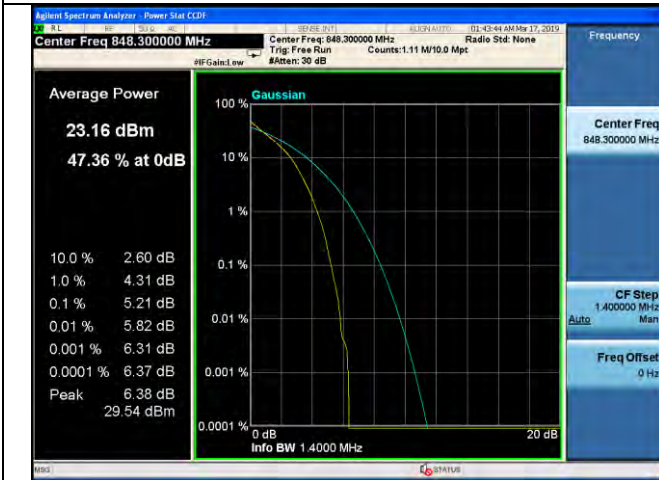

1.4MHz / 16QAM / Middle Channel

1.4MHz / 64QAM / Middle Channel

LTE Band 26 \_ Peak-to-Average Ratio

1.4MHz / QPSK / High Channel

1.4MHz / 16QAM / High Channel

1.4MHz / 64QAM / High Channel

3MHz / QPSK / Low Channel