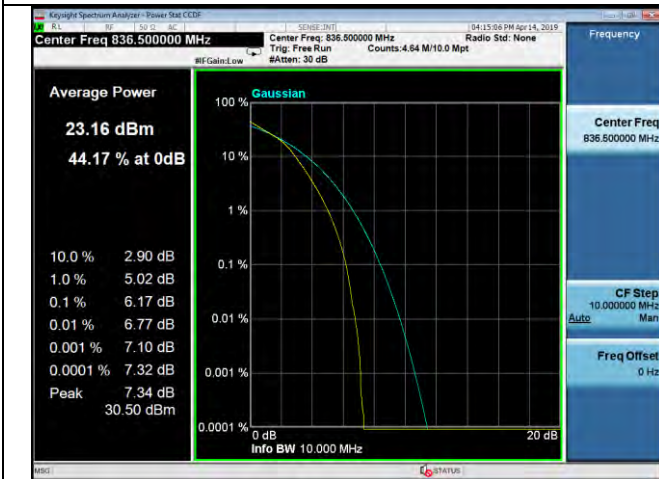

LTE Band 26 \_ Peak-to-Average Ratio

10MHz / QPSK / Middle Channel

10MHz / 16QAM / Middle Channel

10MHz / 64QAM / Middle Channel

10MHz / QPSK / High Channel

10MHz / 16QAM / High Channel

10MHz / 64QAM / High Channel