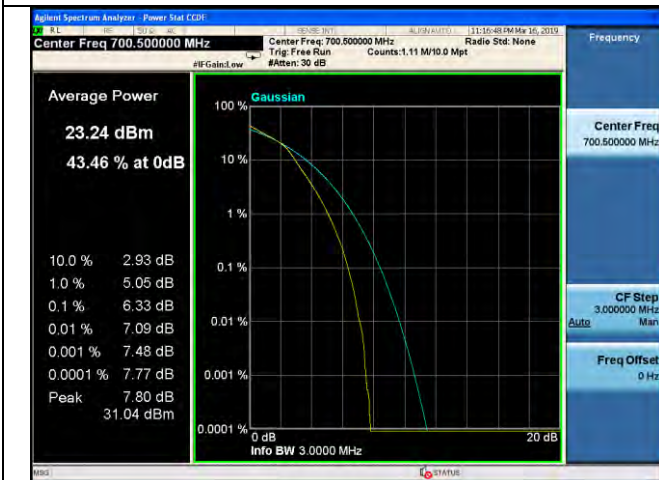

1.4MHz / QPSK / Low Channel

1.4MHz / 16QAM / Low Channel

1.4MHz / 64QAM / Low Channel

1.4MHz / QPSK / Middle Channel

1.4MHz / 16QAM / Middle Channel

1.4MHz / 64QAM / Middle Channel

LTE Band 12 \_ Peak-to-Average Ratio

1.4MHz / QPSK / High Channel

1.4MHz / 16QAM / High Channel

1.4MHz / 64QAM / High Channel

3MHz / QPSK / Low Channel

3MHz / 16QAM / Low Channel

3MHz / 64QAM / Low Channel

LTE Band 12 \_ Peak-to-Average Ratio

3MHz / QPSK / Middle Channel

3MHz / 16QAM / Middle Channel

3MHz / 64QAM / Middle Channel

3MHz / QPSK / High Channel

3MHz / 16QAM / High Channel

3MHz / 64QAM / High Channel

LTE Band 12 \_ Peak-to-Average Ratio

5MHz / QPSK / Low Channel

5MHz / 16QAM / Low Channel