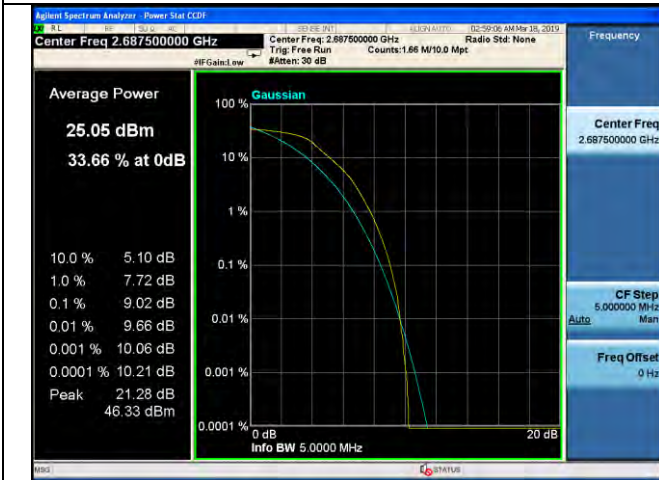

5MHz / 16QAM / Low Channel

5MHz / 64QAM / Low Channel

5MHz / QPSK / Middle Channel

5MHz / 16QAM / Middle Channel

5MHz / 64QAM / Middle Channel

LTE Band 41 \_ Peak-to-Average Ratio

5MHz / QPSK / High Channel