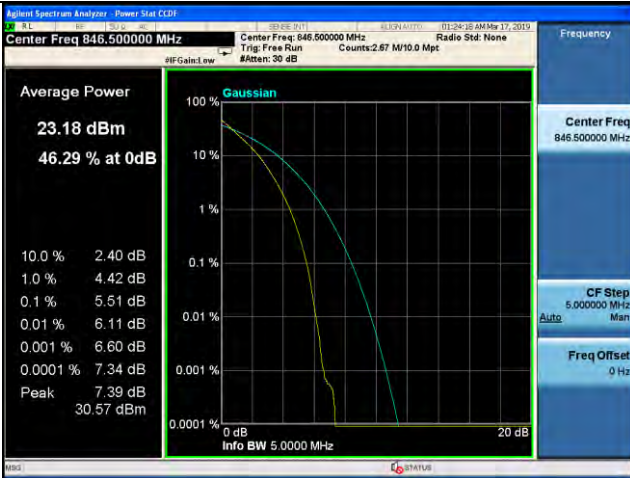

3MHz / 16QAM / High Channel

3MHz / 64QAM / High Channel

LTE Band 26 \_ Peak-to-Average Ratio

5MHz / QPSK / Low Channel

5MHz / 16QAM / Low Channel

5MHz / 64QAM / Low Channel

5MHz / QPSK / Middle Channel

5MHz / 16QAM / Middle Channel

5MHz / 64QAM / Middle Channel

LTE Band 26 \_ Peak-to-Average Ratio

5MHz / QPSK / High Channel

5MHz / 16QAM / High Channel

5MHz / 64QAM / High Channel

10MHz / QPSK / Low Channel

10MHz / 16QAM / Low Channel

10MHz / 64QAM / Low Channel