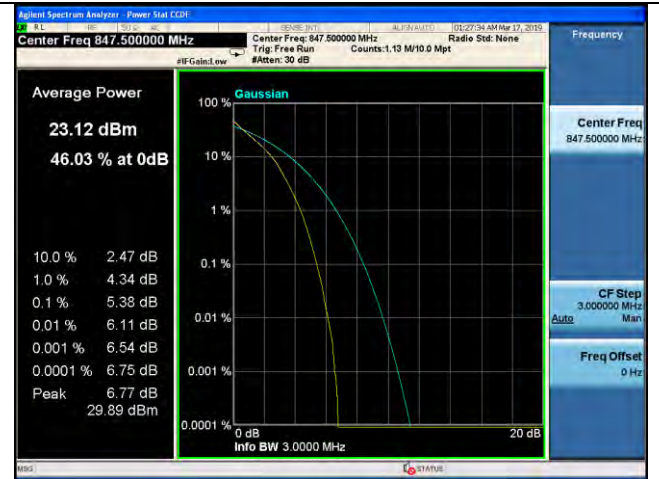

1.4MHz / 16QAM / Middle Channel

1.4MHz / 64QAM / Middle Channel

LTE Band 26 \_ Peak-to-Average Ratio

1.4MHz / QPSK / High Channel

1.4MHz / 16QAM / High Channel

1.4MHz / 64QAM / High Channel

3MHz / QPSK / Low Channel

3MHz / 16QAM / Low Channel

3MHz / 64QAM / Low Channel

LTE Band 26 \_ Peak-to-Average Ratio

3MHz / QPSK / Middle Channel

3MHz / 16QAM / Middle Channel

3MHz / 64QAM / Middle Channel

3MHz / QPSK / High Channel

3MHz / 16QAM / High Channel

3MHz / 64QAM / High Channel

LTE Band 26 \_ Peak-to-Average Ratio

5MHz / QPSK / Low Channel

5MHz / 16QAM / Low Channel

5MHz / 64QAM / Low Channel

5MHz / QPSK / Middle Channel

5MHz / 16QAM / Middle Channel