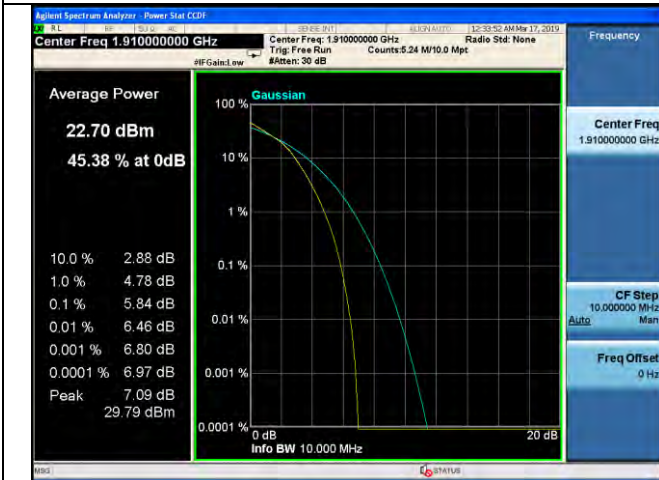

5MHz / 16QAM / Middle Channel

5MHz / 64QAM / Middle Channel

LTE Band 25 \_ Peak-to-Average Ratio

5MHz / QPSK / High Channel

5MHz / 16QAM / High Channel

5MHz / 64QAM / High Channel

10MHz / QPSK / Low Channel

10MHz / 16QAM / Low Channel

10MHz / 64QAM / Low Channel

LTE Band 25 \_ Peak-to-Average Ratio

10MHz / QPSK / Middle Channel

10MHz / 16QAM / Middle Channel

10MHz / 64QAM / Middle Channel

10MHz / QPSK / High Channel

10MHz / 16QAM / High Channel

10MHz / 64QAM / High Channel

LTE Band 25 \_ Peak-to-Average Ratio

15MHz / QPSK / Low Channel

15MHz / 16QAM / Low Channel

15MHz / 64QAM / Low Channel

15MHz / QPSK / Middle Channel