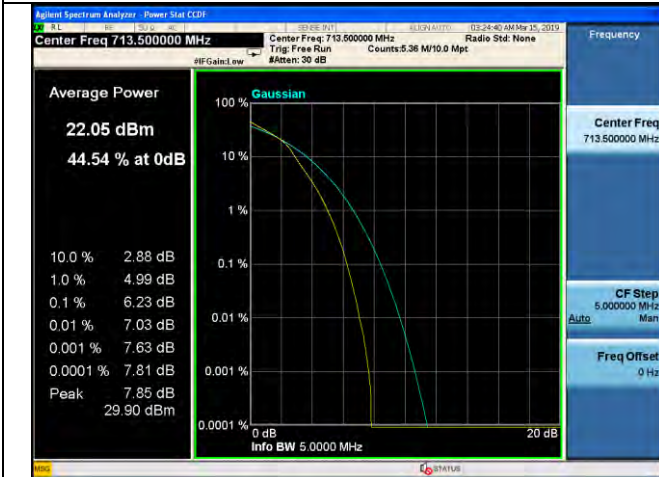

5MHz / 64QAM / High Channel

10MHz / QPSK / Middle Channel

10MHz / 16QAM / Middle Channel

10MHz / 64QAM / Middle Channel

LTE Band 17 \_ Peak-to-Average Ratio

5MHz / QPSK / Low Channel

5MHz / 16QAM / Low Channel

5MHz / 64QAM / Low Channel

5MHz / QPSK / Middle Channel

5MHz / 16QAM / Middle Channel

5MHz / 64QAM / Middle Channel

LTE Band 17 \_ Peak-to-Average Ratio

5MHz / QPSK / High Channel

5MHz / 16QAM / High Channel

5MHz / 64QAM / High Channel

10MHz / QPSK / Low Channel

10MHz / 16QAM / Low Channel

10MHz / 64QAM / Low Channel

LTE Band 17 \_ Peak-to-Average Ratio

10MHz / QPSK / Middle Channel

10MHz / 16QAM / Middle Channel