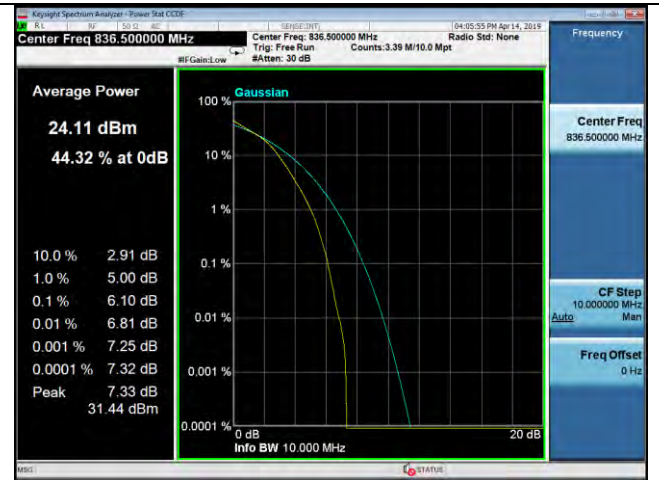

5MHz / 64QAM / Middle Channel

LTE Band 26 \_ Peak-to-Average Ratio

5MHz / QPSK / High Channel

5MHz / 16QAM / High Channel

5MHz / 64QAM / High Channel

10MHz / QPSK / Low Channel

10MHz / 16QAM / Low Channel

10MHz / 64QAM / Low Channel

LTE Band 26 \_ Peak-to-Average Ratio

10MHz / QPSK / Middle Channel

10MHz / 16QAM / Middle Channel

10MHz / 64QAM / Middle Channel

10MHz / QPSK / High Channel

10MHz / 16QAM / High Channel

10MHz / 64QAM / High Channel