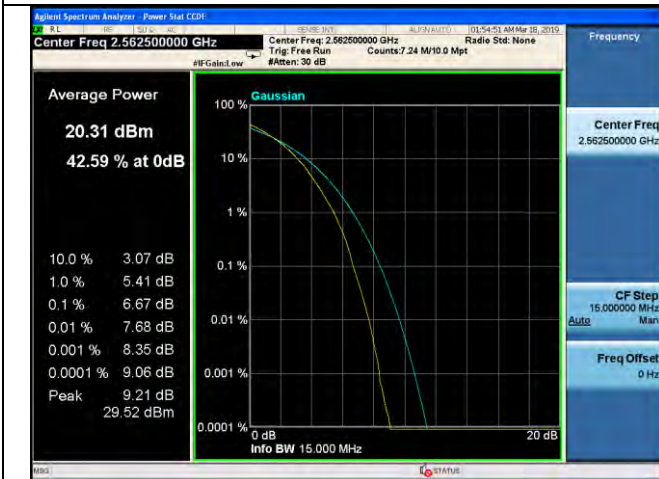

LTE Band 7 \_ Peak-to-Average Ratio

15MHz / QPSK / High Channel

15MHz / 16QAM / High Channel

15MHz / 64QAM / High Channel

20MHz / QPSK / Low Channel

20MHz / 16QAM / Low Channel

20MHz / 64QAM / Low Channel

LTE Band 7 \_ Peak-to-Average Ratio

20MHz / QPSK / Middle Channel

20MHz / 16QAM / Middle Channel

20MHz / 64QAM / Middle Channel

20MHz / QPSK / High Channel

20MHz / 16QAM / High Channel

20MHz / 64QAM / High Channel

LTE Band 12 \_ Peak-to-Average Ratio