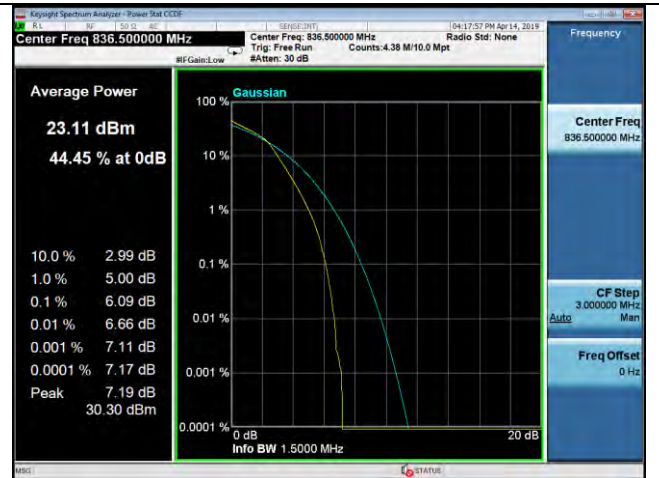

20MHz / 16QAM / High Channel

20MHz / 64QAM / High Channel

LTE Band 26 \_ Peak-to-Average Ratio

1.4MHz / QPSK / Low Channel

1.4MHz / 16QAM / Low Channel

1.4MHz / 64QAM / Low Channel

1.4MHz / QPSK / Middle Channel

1.4MHz / 16QAM / Middle Channel

1.4MHz / 64QAM / Middle Channel

LTE Band 26 \_ Peak-to-Average Ratio

1.4MHz / QPSK / High Channel

1.4MHz / 16QAM / High Channel

1.4MHz / 64QAM / High Channel

3MHz / QPSK / Low Channel