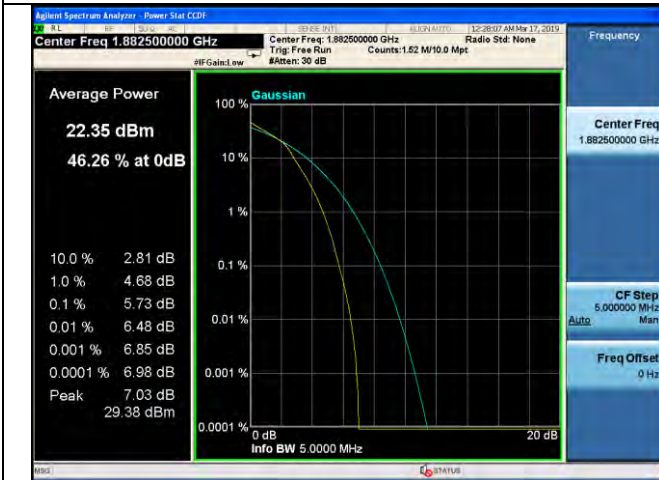

1.4MHz / 64QAM / High Channel

3MHz / QPSK / Low Channel

3MHz / 16QAM / Low Channel

3MHz / 64QAM / Low Channel

LTE Band 25 \_ Peak-to-Average Ratio

3MHz / QPSK / Middle Channel

3MHz / 16QAM / Middle Channel

3MHz / 64QAM / Middle Channel

3MHz / QPSK / High Channel

3MHz / 16QAM / High Channel

3MHz / 64QAM / High Channel

LTE Band 25 \_ Peak-to-Average Ratio

5MHz / QPSK / Low Channel

5MHz / 16QAM / Low Channel

5MHz / 64QAM / Low Channel

5MHz / QPSK / Middle Channel

5MHz / 16QAM / Middle Channel

5MHz / 64QAM / Middle Channel

LTE Band 25 \_ Peak-to-Average Ratio

5MHz / QPSK / High Channel

5MHz / 16QAM / High Channel

5MHz / 64QAM / High Channel

10MHz / QPSK / Low Channel