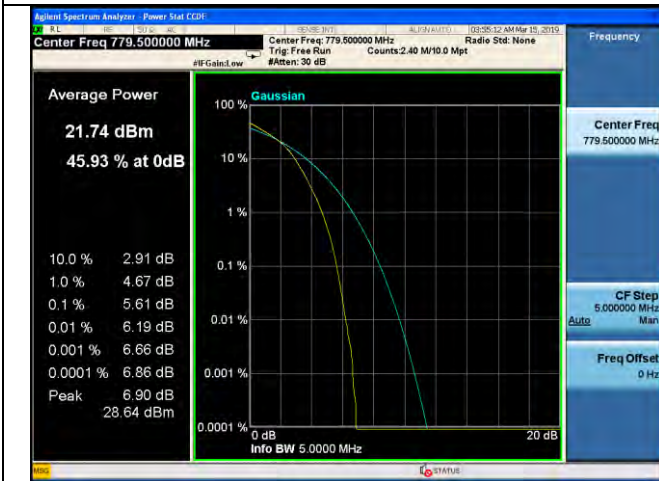

5MHz / 64QAM / High Channel

10MHz / QPSK / Low Channel

10MHz / 16QAM / Low Channel

10MHz / 64QAM / Low Channel

LTE Band 12 \_ Peak-to-Average Ratio

10MHz / QPSK / Middle Channel

10MHz / 16QAM / Middle Channel

10MHz / 64QAM / Middle Channel

10MHz / QPSK / High Channel

10MHz / 16QAM / High Channel

10MHz / 64QAM / High Channel

LTE Band 13 \_ Peak-to-Average Ratio

5MHz / QPSK / Low Channel

5MHz / 16QAM / Low Channel

5MHz / 64QAM / Low Channel

5MHz / QPSK / Middle Channel

5MHz / 16QAM / Middle Channel

5MHz / 64QAM / Middle Channel

LTE Band 13 \_ Peak-to-Average Ratio

5MHz / QPSK / High Channel

5MHz / 16QAM / High Channel

5MHz / 64QAM / High Channel

10MHz / QPSK / Middle Channel

10MHz / 16QAM / Middle Channel

10MHz / 64QAM / Middle Channel

LTE Band 17 \_ Peak-to-Average Ratio

5MHz / QPSK / Low Channel

5MHz / 16QAM / Low Channel