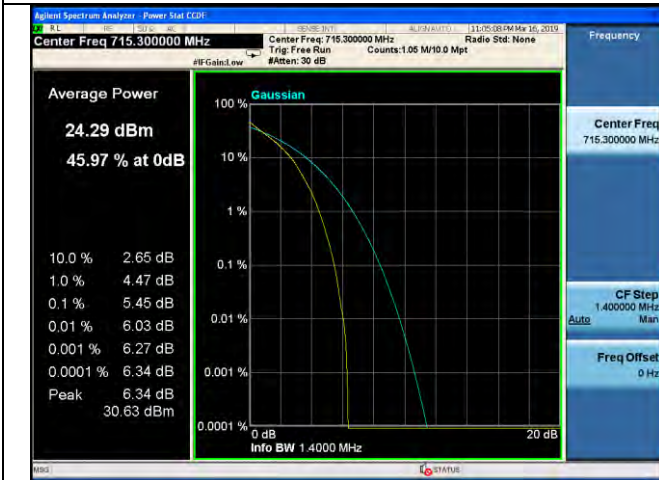

1.4MHz / QPSK / Low Channel

1.4MHz / 16QAM / Low Channel

1.4MHz / 64QAM / Low Channel

1.4MHz / QPSK / Middle Channel

1.4MHz / 16QAM / Middle Channel

1.4MHz / 64QAM / Middle Channel

LTE Band 12 \_ Peak-to-Average Ratio

1.4MHz / QPSK / High Channel

1.4MHz / 16QAM / High Channel

1.4MHz / 64QAM / High Channel

3MHz / QPSK / Low Channel

3MHz / 16QAM / Low Channel

3MHz / 64QAM / Low Channel

LTE Band 12 \_ Peak-to-Average Ratio

3MHz / QPSK / Middle Channel