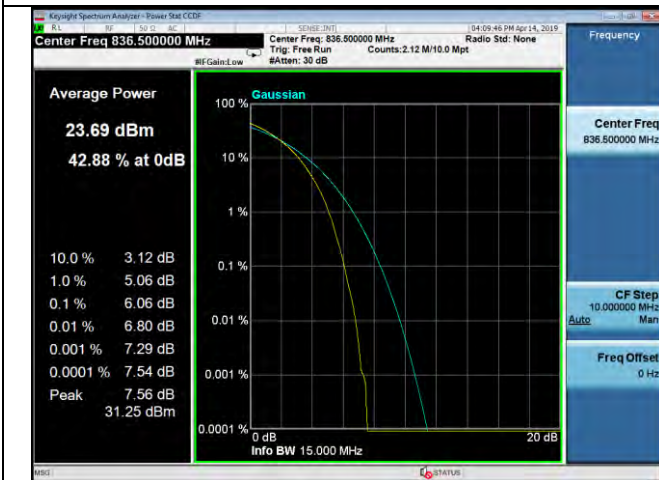

LTE Band 26 \_ Peak-to-Average Ratio

15MHz / QPSK / Low Channel

15MHz / 16QAM / Low Channel

15MHz / 64QAM / Low Channel

15MHz / QPSK / Middle Channel

15MHz / 16QAM / Middle Channel

15MHz / 64QAM / Middle Channel