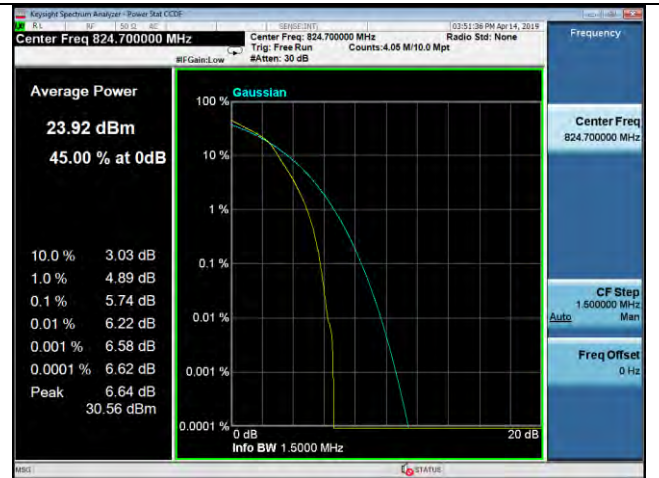

20MHz / 16QAM / High Channel

20MHz / 64QAM / High Channel

LTE Band 26 \_ Peak-to-Average Ratio

1.4MHz / QPSK / Low Channel

1.4MHz / 16QAM / Low Channel

1.4MHz / 64QAM / Low Channel

1.4MHz / QPSK / Middle Channel

1.4MHz / 16QAM / Middle Channel

1.4MHz / 64QAM / Middle Channel

LTE Band 26 \_ Peak-to-Average Ratio

1.4MHz / QPSK / High Channel

1.4MHz / 16QAM / High Channel

1.4MHz / 64QAM / High Channel

3MHz / QPSK / Low Channel