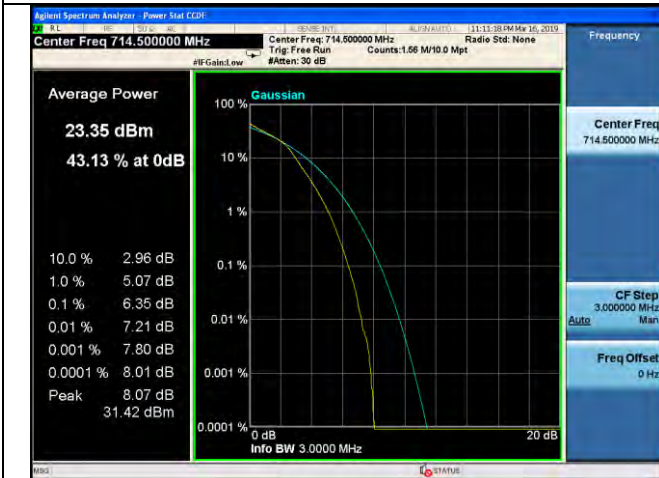

1.4MHz / QPSK / High Channel

1.4MHz / 16QAM / High Channel

1.4MHz / 64QAM / High Channel

3MHz / QPSK / Low Channel

3MHz / 16QAM / Low Channel

3MHz / 64QAM / Low Channel

LTE Band 12 \_ Peak-to-Average Ratio

3MHz / QPSK / Middle Channel

3MHz / 16QAM / Middle Channel

3MHz / 64QAM / Middle Channel

3MHz / QPSK / High Channel

3MHz / 16QAM / High Channel

3MHz / 64QAM / High Channel

LTE Band 12 \_ Peak-to-Average Ratio

5MHz / QPSK / Low Channel

5MHz / 16QAM / Low Channel

5MHz / 64QAM / Low Channel

5MHz / QPSK / Middle Channel

5MHz / 16QAM / Middle Channel

5MHz / 64QAM / Middle Channel

LTE Band 12 \_ Peak-to-Average Ratio

5MHz / QPSK / High Channel

5MHz / 16QAM / High Channel