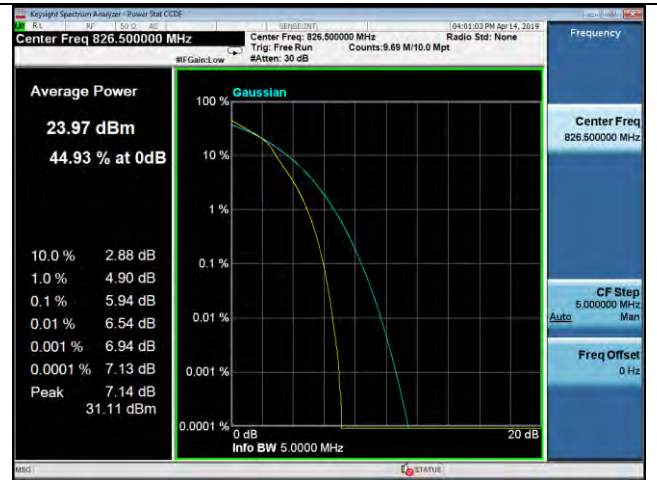

3MHz / 16QAM / High Channel

3MHz / 64QAM / High Channel

LTE Band 26 \_ Peak-to-Average Ratio

5MHz / QPSK / Low Channel

5MHz / 16QAM / Low Channel

5MHz / 64QAM / Low Channel

5MHz / QPSK / Middle Channel

5MHz / 16QAM / Middle Channel