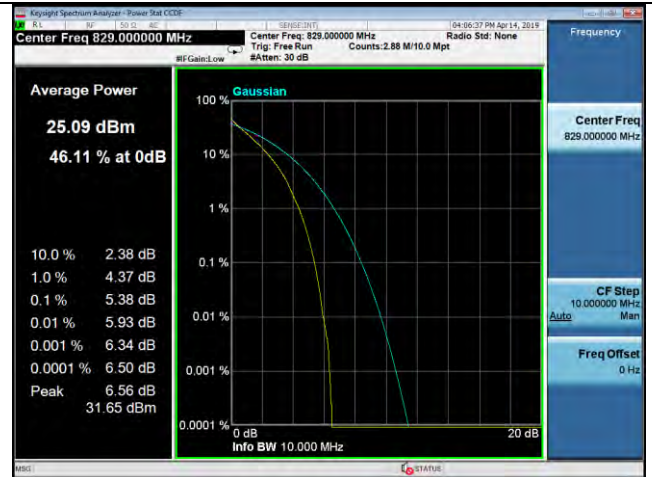

5MHz / 64QAM / Middle Channel

LTE Band 26 \_ Peak-to-Average Ratio

5MHz / QPSK / High Channel

5MHz / 16QAM / High Channel

5MHz / 64QAM / High Channel

10MHz / QPSK / Low Channel

10MHz / 16QAM / Low Channel

10MHz / 64QAM / Low Channel

LTE Band 26 \_ Peak-to-Average Ratio

10MHz / QPSK / Middle Channel

10MHz / 16QAM / Middle Channel

10MHz / 64QAM / Middle Channel

10MHz / QPSK / High Channel

10MHz / 16QAM / High Channel

10MHz / 64QAM / High Channel