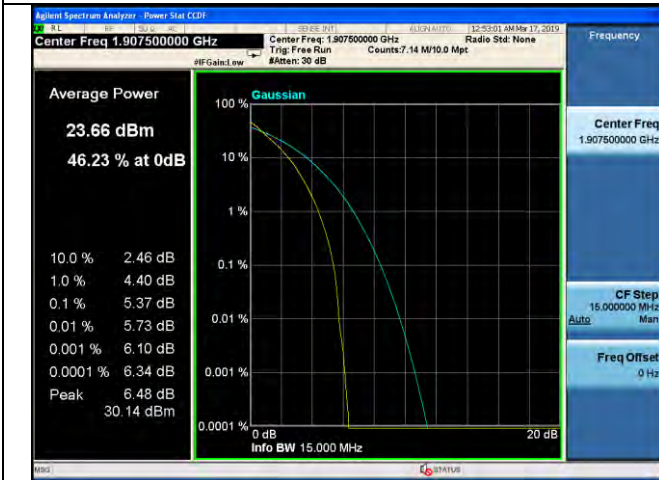

10MHz / 16QAM / High Channel

10MHz / 64QAM / High Channel

LTE Band 25 \_ Peak-to-Average Ratio

15MHz / QPSK / Low Channel

15MHz / 16QAM / Low Channel

15MHz / 64QAM / Low Channel

15MHz / QPSK / Middle Channel

15MHz / 16QAM / Middle Channel

15MHz / 64QAM / Middle Channel

LTE Band 25 \_ Peak-to-Average Ratio

15MHz / QPSK / High Channel

15MHz / 16QAM / High Channel

15MHz / 64QAM / High Channel

20MHz / QPSK / Low Channel