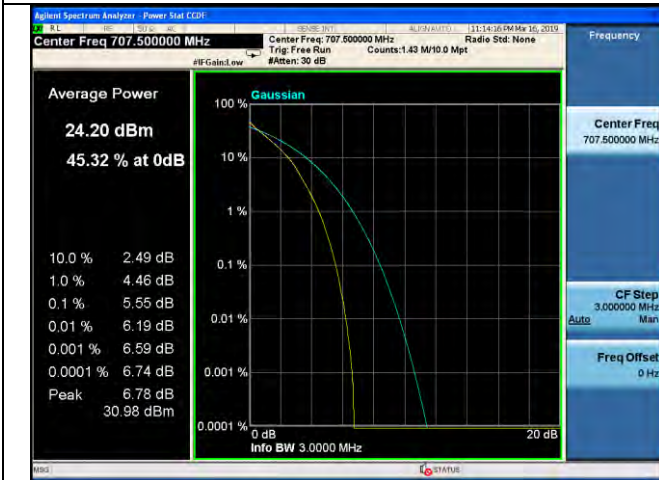

1.4MHz / QPSK / Low Channel

1.4MHz / 16QAM / Low Channel

1.4MHz / 64QAM / Low Channel

1.4MHz / QPSK / Middle Channel

1.4MHz / 16QAM / Middle Channel

1.4MHz / 64QAM / Middle Channel

LTE Band 12 \_ Peak-to-Average Ratio

1.4MHz / QPSK / High Channel

1.4MHz / 16QAM / High Channel

1.4MHz / 64QAM / High Channel

3MHz / QPSK / Low Channel

3MHz / 16QAM / Low Channel

3MHz / 64QAM / Low Channel

LTE Band 12 \_ Peak-to-Average Ratio

3MHz / QPSK / Middle Channel

3MHz / 16QAM / Middle Channel

3MHz / 64QAM / Middle Channel

3MHz / QPSK / High Channel

3MHz / 16QAM / High Channel

3MHz / 64QAM / High Channel

LTE Band 12 \_ Peak-to-Average Ratio

5MHz / QPSK / Low Channel

5MHz / 16QAM / Low Channel