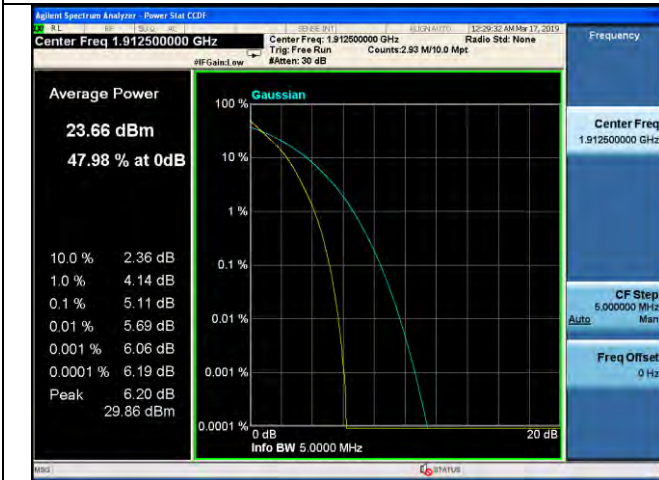

3MHz / QPSK / High Channel

3MHz / 16QAM / High Channel

3MHz / 64QAM / High Channel

LTE Band 25 \_ Peak-to-Average Ratio

5MHz / QPSK / Low Channel

5MHz / 16QAM / Low Channel

5MHz / 64QAM / Low Channel

5MHz / QPSK / Middle Channel

5MHz / 16QAM / Middle Channel

5MHz / 64QAM / Middle Channel

LTE Band 25 \_ Peak-to-Average Ratio

5MHz / QPSK / High Channel

5MHz / 16QAM / High Channel

5MHz / 64QAM / High Channel

10MHz / QPSK / Low Channel

10MHz / 16QAM / Low Channel

10MHz / 64QAM / Low Channel

LTE Band 25 \_ Peak-to-Average Ratio

10MHz / QPSK / Middle Channel

10MHz / 16QAM / Middle Channel

10MHz / 64QAM / Middle Channel

10MHz / QPSK / High Channel