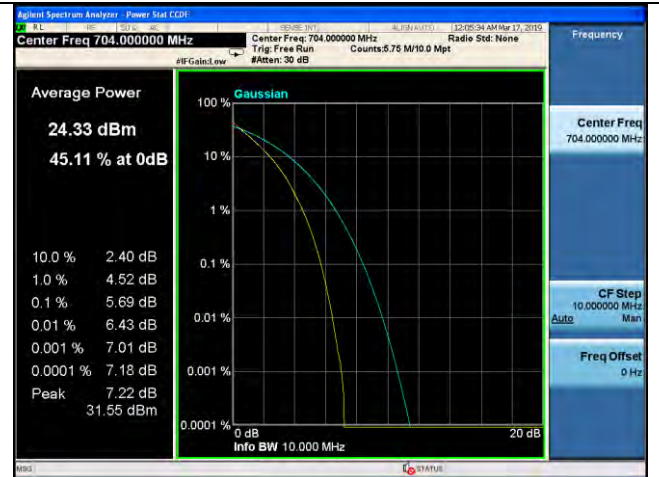

3MHz / 16QAM / Middle Channel

3MHz / 64QAM / Middle Channel

3MHz / QPSK / High Channel

3MHz / 16QAM / High Channel

3MHz / 64QAM / High Channel

LTE Band 12 \_ Peak-to-Average Ratio

5MHz / QPSK / Low Channel

5MHz / 16QAM / Low Channel

5MHz / 64QAM / Low Channel

5MHz / QPSK / Middle Channel

5MHz / 16QAM / Middle Channel

5MHz / 64QAM / Middle Channel

LTE Band 12 \_ Peak-to-Average Ratio

5MHz / QPSK / High Channel

5MHz / 16QAM / High Channel

5MHz / 64QAM / High Channel

10MHz / QPSK / Low Channel

10MHz / 16QAM / Low Channel

10MHz / 64QAM / Low Channel

LTE Band 12 \_ Peak-to-Average Ratio

10MHz / QPSK / Middle Channel

10MHz / 16QAM / Middle Channel