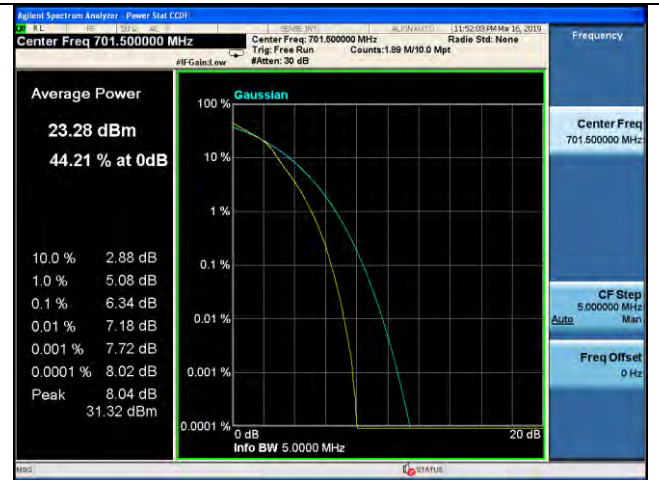

1.4MHz / QPSK / High Channel

1.4MHz / 16QAM / High Channel

1.4MHz / 64QAM / High Channel

3MHz / QPSK / Low Channel

3MHz / 16QAM / Low Channel

3MHz / 64QAM / Low Channel

LTE Band 12 \_ Peak-to-Average Ratio

3MHz / QPSK / Middle Channel

3MHz / 16QAM / Middle Channel

3MHz / 64QAM / Middle Channel

3MHz / QPSK / High Channel

3MHz / 16QAM / High Channel

3MHz / 64QAM / High Channel

LTE Band 12 \_ Peak-to-Average Ratio

5MHz / QPSK / Low Channel

5MHz / 16QAM / Low Channel

5MHz / 64QAM / Low Channel

5MHz / QPSK / Middle Channel

5MHz / 16QAM / Middle Channel

5MHz / 64QAM / Middle Channel

LTE Band 12 \_ Peak-to-Average Ratio

5MHz / QPSK / High Channel

5MHz / 16QAM / High Channel