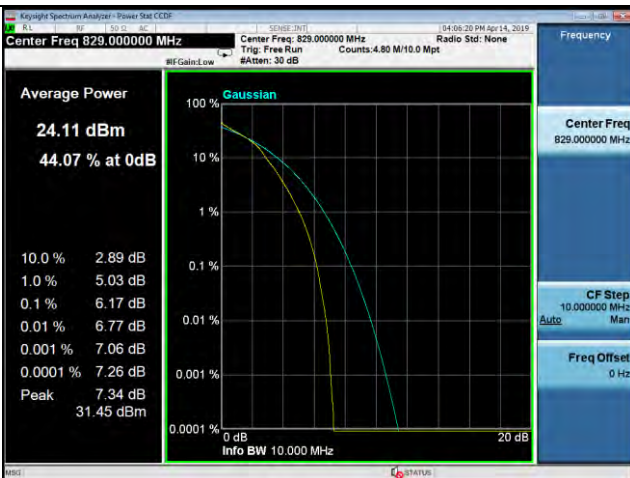

3MHz / 16QAM / High Channel

3MHz / 64QAM / High Channel

LTE Band 26 \_ Peak-to-Average Ratio

5MHz / QPSK / Low Channel

5MHz / 16QAM / Low Channel

5MHz / 64QAM / Low Channel

5MHz / QPSK / Middle Channel

5MHz / 16QAM / Middle Channel

5MHz / 64QAM / Middle Channel

LTE Band 26 \_ Peak-to-Average Ratio

5MHz / QPSK / High Channel

5MHz / 16QAM / High Channel

5MHz / 64QAM / High Channel

10MHz / QPSK / Low Channel

10MHz / 16QAM / Low Channel

10MHz / 64QAM / Low Channel

LTE Band 26 \_ Peak-to-Average Ratio

10MHz / QPSK / Middle Channel

10MHz / 16QAM / Middle Channel

10MHz / 64QAM / Middle Channel

10MHz / QPSK / High Channel

10MHz / 16QAM / High Channel

10MHz / 64QAM / High Channel