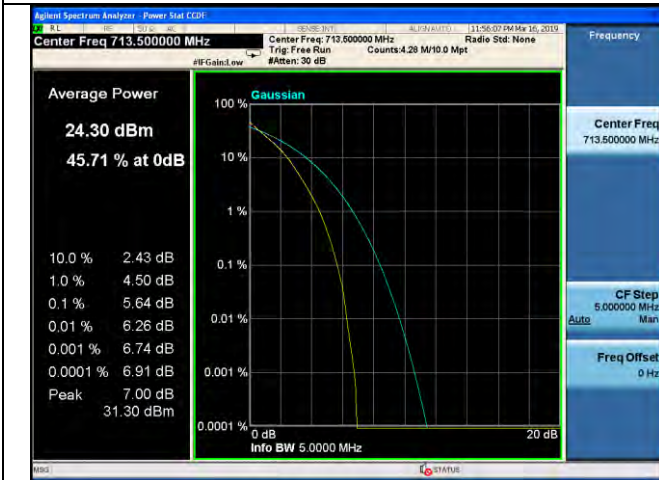

3MHz / 16QAM / Middle Channel

3MHz / 64QAM / Middle Channel

3MHz / QPSK / High Channel

3MHz / 16QAM / High Channel

3MHz / 64QAM / High Channel

LTE Band 12 \_ Peak-to-Average Ratio

5MHz / QPSK / Low Channel

5MHz / 16QAM / Low Channel

5MHz / 64QAM / Low Channel

5MHz / QPSK / Middle Channel

5MHz / 16QAM / Middle Channel

5MHz / 64QAM / Middle Channel

LTE Band 12 \_ Peak-to-Average Ratio

5MHz / QPSK / High Channel

5MHz / 16QAM / High Channel

5MHz / 64QAM / High Channel

10MHz / QPSK / Low Channel

10MHz / 16QAM / Low Channel

10MHz / 64QAM / Low Channel

LTE Band 12 \_ Peak-to-Average Ratio

10MHz / QPSK / Middle Channel

10MHz / 16QAM / Middle Channel

10MHz / 64QAM / Middle Channel

10MHz / QPSK / High Channel

10MHz / 16QAM / High Channel

10MHz / 64QAM / High Channel

LTE Band 13 \_ Peak-to-Average Ratio

5MHz / QPSK / Low Channel

5MHz / 16QAM / Low Channel