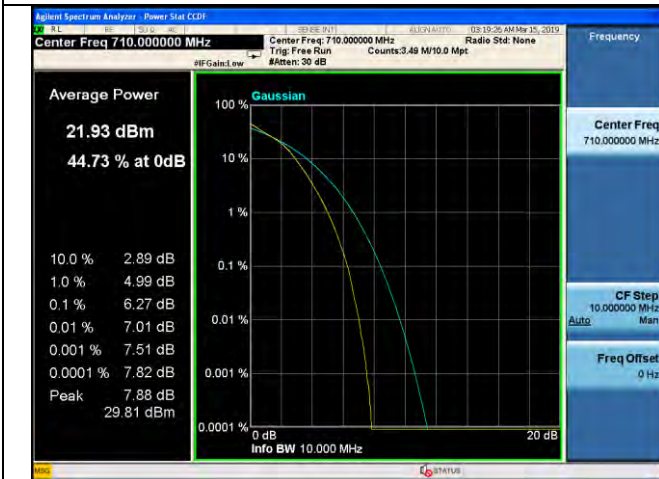

5MHz / 64QAM / Low Channel

5MHz / QPSK / Middle Channel

5MHz / 16QAM / Middle Channel

5MHz / 64QAM / Middle Channel

LTE Band 17 \_ Peak-to-Average Ratio

5MHz / QPSK / High Channel

5MHz / 16QAM / High Channel

5MHz / 64QAM / High Channel

10MHz / QPSK / Low Channel

10MHz / 16QAM / Low Channel

10MHz / 64QAM / Low Channel

LTE Band 17 \_ Peak-to-Average Ratio

10MHz / QPSK / Middle Channel

10MHz / 16QAM / Middle Channel

10MHz / 64QAM / Middle Channel

10MHz / QPSK / High Channel

10MHz / 16QAM / High Channel

10MHz / 64QAM / High Channel

LTE Band 25 \_ Peak-to-Average Ratio

1.4MHz / QPSK / Low Channel

1.4MHz / 16QAM / Low Channel