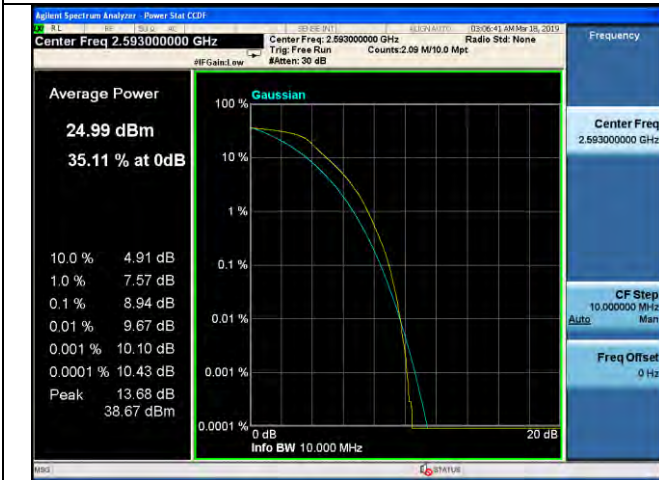

5MHz / 16QAM / High Channel

5MHz / 64QAM / High Channel

10MHz / QPSK / Low Channel

10MHz / 16QAM / Low Channel

10MHz / 64QAM / Low Channel

LTE Band 41 \_ Peak-to-Average Ratio

10MHz / QPSK / Middle Channel

10MHz / 16QAM / Middle Channel