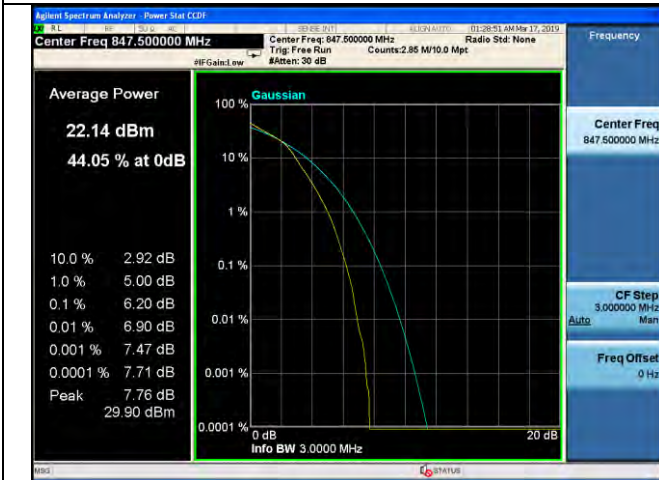

1.4MHz / 16QAM / Middle Channel

1.4MHz / 64QAM / Middle Channel

LTE Band 26 \_ Peak-to-Average Ratio

1.4MHz / QPSK / High Channel

1.4MHz / 16QAM / High Channel

1.4MHz / 64QAM / High Channel

3MHz / QPSK / Low Channel

3MHz / 16QAM / Low Channel

3MHz / 64QAM / Low Channel

LTE Band 26 \_ Peak-to-Average Ratio

3MHz / QPSK / Middle Channel

3MHz / 16QAM / Middle Channel

3MHz / 64QAM / Middle Channel

3MHz / QPSK / High Channel

3MHz / 16QAM / High Channel

3MHz / 64QAM / High Channel

LTE Band 26 \_ Peak-to-Average Ratio

5MHz / QPSK / Low Channel

5MHz / 16QAM / Low Channel

5MHz / 64QAM / Low Channel

5MHz / QPSK / Middle Channel

5MHz / 16QAM / Middle Channel