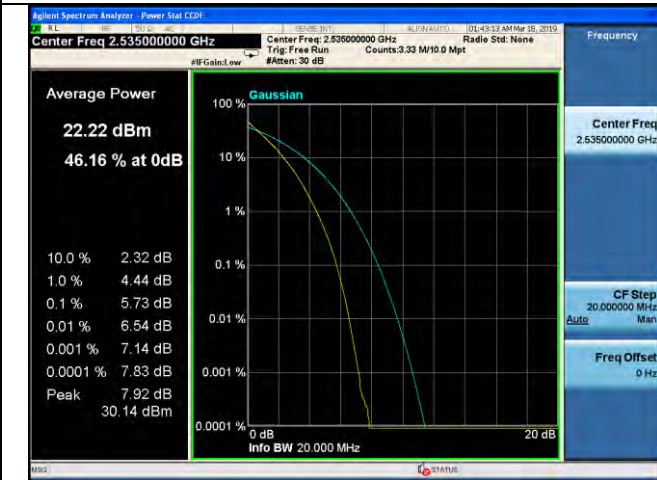

LTE Band 7 \_ Peak-to-Average Ratio

15MHz / QPSK / High Channel

15MHz / 16QAM / High Channel

15MHz / 64QAM / High Channel

20MHz / QPSK / Low Channel

20MHz / 16QAM / Low Channel

20MHz / 64QAM / Low Channel

LTE Band 7 \_ Peak-to-Average Ratio

20MHz / QPSK / Middle Channel

20MHz / 16QAM / Middle Channel

20MHz / 64QAM / Middle Channel

20MHz / QPSK / High Channel

20MHz / 16QAM / High Channel

20MHz / 64QAM / High Channel

LTE Band 12 \_ Peak-to-Average Ratio