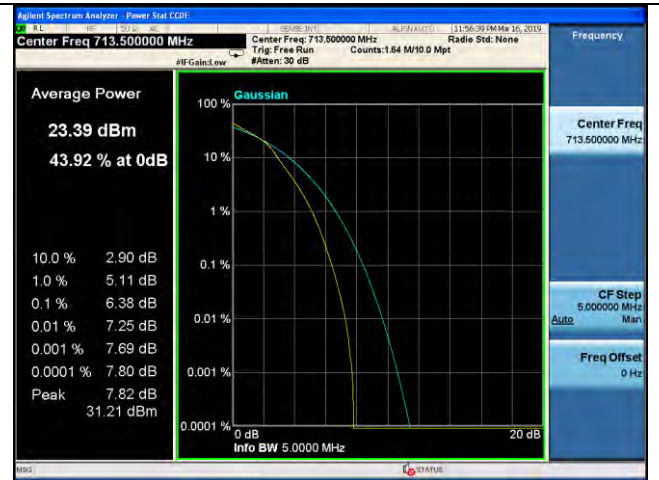

3MHz / 16QAM / Middle Channel

3MHz / 64QAM / Middle Channel

3MHz / QPSK / High Channel

3MHz / 16QAM / High Channel

3MHz / 64QAM / High Channel

LTE Band 12 \_ Peak-to-Average Ratio

5MHz / QPSK / Low Channel

5MHz / 16QAM / Low Channel

5MHz / 64QAM / Low Channel

5MHz / QPSK / Middle Channel

5MHz / 16QAM / Middle Channel

5MHz / 64QAM / Middle Channel

LTE Band 12 \_ Peak-to-Average Ratio

5MHz / QPSK / High Channel

5MHz / 16QAM / High Channel

5MHz / 64QAM / High Channel

10MHz / QPSK / Low Channel

10MHz / 16QAM / Low Channel

10MHz / 64QAM / Low Channel

LTE Band 12 \_ Peak-to-Average Ratio

10MHz / QPSK / Middle Channel

10MHz / 16QAM / Middle Channel