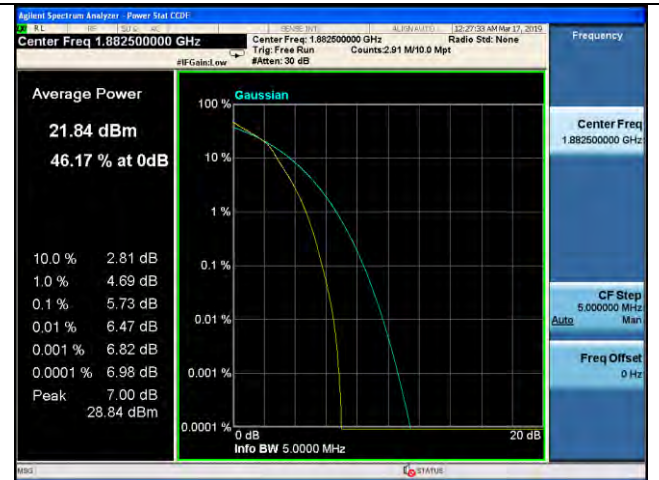

1.4MHz / 64QAM / High Channel

3MHz / QPSK / Low Channel

3MHz / 16QAM / Low Channel

3MHz / 64QAM / Low Channel

LTE Band 25 \_ Peak-to-Average Ratio

3MHz / QPSK / Middle Channel

3MHz / 16QAM / Middle Channel

3MHz / 64QAM / Middle Channel

3MHz / QPSK / High Channel

3MHz / 16QAM / High Channel

3MHz / 64QAM / High Channel

LTE Band 25 \_ Peak-to-Average Ratio

5MHz / QPSK / Low Channel

5MHz / 16QAM / Low Channel

5MHz / 64QAM / Low Channel

5MHz / QPSK / Middle Channel

5MHz / 16QAM / Middle Channel

5MHz / 64QAM / Middle Channel

LTE Band 25 \_ Peak-to-Average Ratio

5MHz / QPSK / High Channel

5MHz / 16QAM / High Channel

5MHz / 64QAM / High Channel

10MHz / QPSK / Low Channel