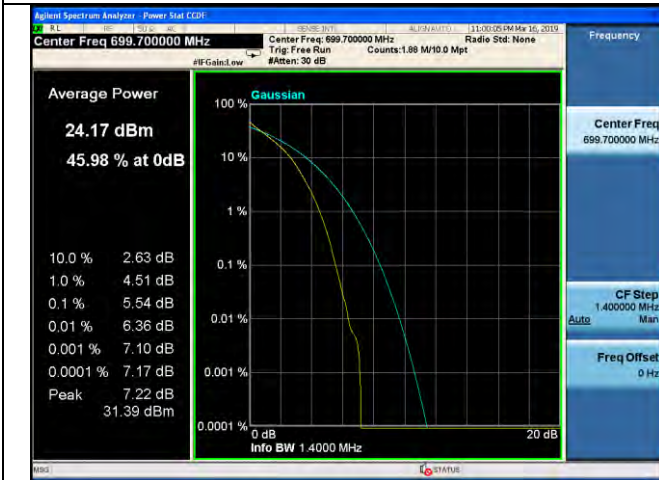

LTE Band 7 \_ Peak-to-Average Ratio

15MHz / QPSK / High Channel

15MHz / 16QAM / High Channel

15MHz / 64QAM / High Channel

20MHz / QPSK / Low Channel

20MHz / 16QAM / Low Channel

20MHz / 64QAM / Low Channel

LTE Band 7 \_ Peak-to-Average Ratio

20MHz / QPSK / Middle Channel

20MHz / 16QAM / Middle Channel

20MHz / 64QAM / Middle Channel

20MHz / QPSK / High Channel

20MHz / 16QAM / High Channel

20MHz / 64QAM / High Channel

LTE Band 12 \_ Peak-to-Average Ratio

1.4MHz / QPSK / Low Channel

1.4MHz / 16QAM / Low Channel

1.4MHz / 64QAM / Low Channel

1.4MHz / QPSK / Middle Channel

1.4MHz / 16QAM / Middle Channel

1.4MHz / 64QAM / Middle Channel

LTE Band 12 \_ Peak-to-Average Ratio