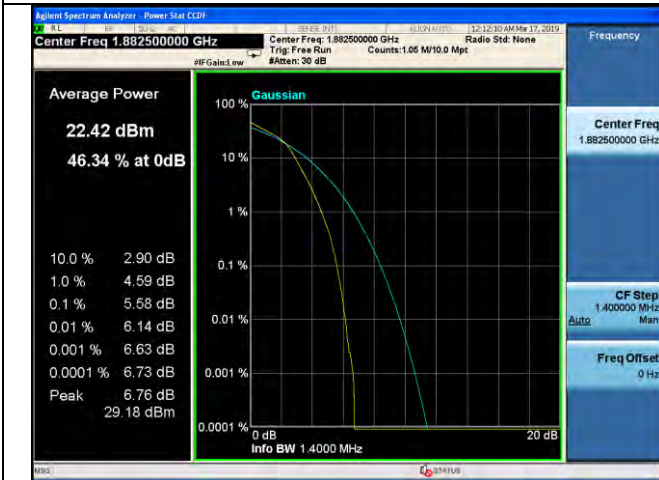

5MHz / 64QAM / High Channel

10MHz / QPSK / Low Channel

10MHz / 16QAM / Low Channel

10MHz / 64QAM / Low Channel

LTE Band 17 \_ Peak-to-Average Ratio

10MHz / QPSK / Middle Channel

10MHz / 16QAM / Middle Channel

10MHz / 64QAM / Middle Channel

10MHz / QPSK / High Channel

10MHz / 16QAM / High Channel

10MHz / 64QAM / High Channel

LTE Band 25 \_ Peak-to-Average Ratio

1.4MHz / QPSK / Low Channel

1.4MHz / 16QAM / Low Channel

1.4MHz / 64QAM / Low Channel

1.4MHz / QPSK / Middle Channel

1.4MHz / 16QAM / Middle Channel

1.4MHz / 64QAM / Middle Channel

LTE Band 25 \_ Peak-to-Average Ratio

1.4MHz / QPSK / High Channel

1.4MHz / 16QAM / High Channel