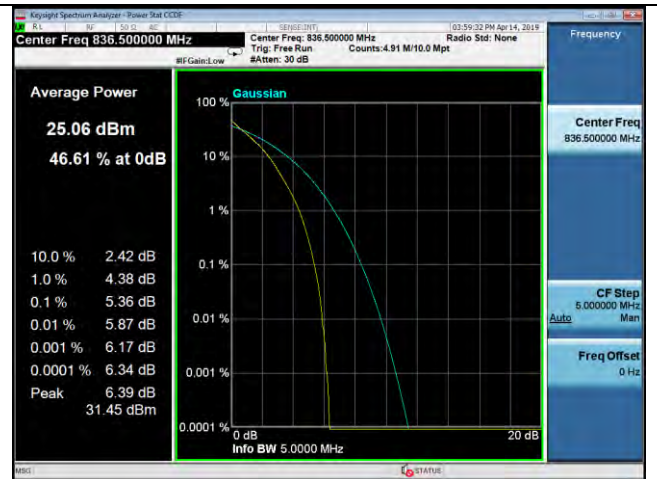

3MHz / 16QAM / High Channel

3MHz / 64QAM / High Channel

LTE Band 26 \_ Peak-to-Average Ratio

5MHz / QPSK / Low Channel

5MHz / 16QAM / Low Channel

5MHz / 64QAM / Low Channel

5MHz / QPSK / Middle Channel

5MHz / 16QAM / Middle Channel