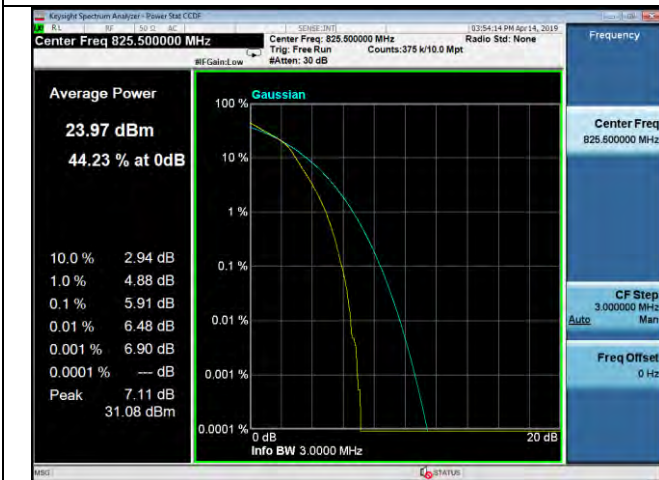

3MHz / 16QAM / Low Channel