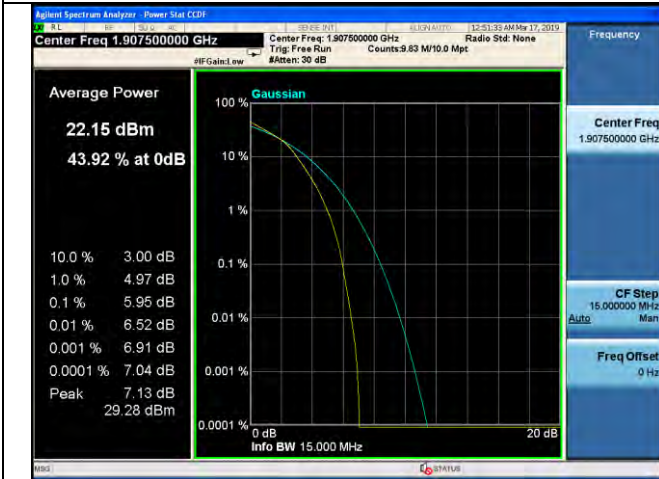

10MHz / 16QAM / High Channel

10MHz / 64QAM / High Channel

LTE Band 25 \_ Peak-to-Average Ratio

15MHz / QPSK / Low Channel

15MHz / 16QAM / Low Channel

15MHz / 64QAM / Low Channel

15MHz / QPSK / Middle Channel

15MHz / 16QAM / Middle Channel

15MHz / 64QAM / Middle Channel

LTE Band 25 \_ Peak-to-Average Ratio

15MHz / QPSK / High Channel

15MHz / 16QAM / High Channel

15MHz / 64QAM / High Channel

20MHz / QPSK / Low Channel

20MHz / 16QAM / Low Channel

20MHz / 64QAM / Low Channel

LTE Band 25 \_ Peak-to-Average Ratio

20MHz / QPSK / Middle Channel

20MHz / 16QAM / Middle Channel

20MHz / 64QAM / Middle Channel

20MHz / QPSK / High Channel