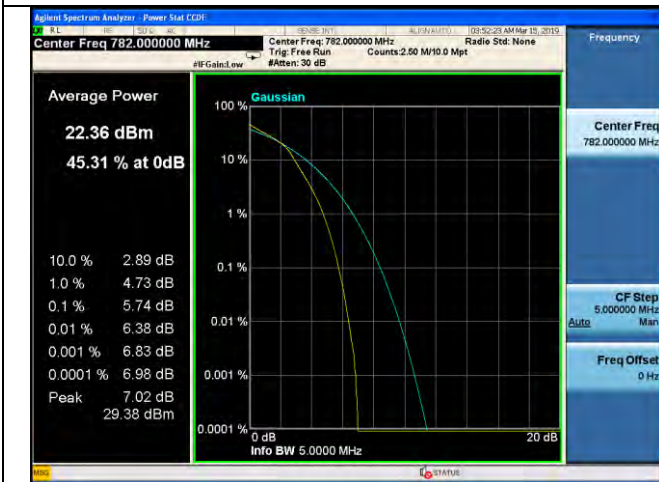

5MHz / 64QAM / High Channel

10MHz / QPSK / Low Channel

10MHz / 16QAM / Low Channel

10MHz / 64QAM / Low Channel

LTE Band 12 \_ Peak-to-Average Ratio

10MHz / QPSK / Middle Channel

10MHz / 16QAM / Middle Channel

10MHz / 64QAM / Middle Channel

10MHz / QPSK / High Channel

10MHz / 16QAM / High Channel

10MHz / 64QAM / High Channel

LTE Band 13 \_ Peak-to-Average Ratio

5MHz / QPSK / Low Channel

5MHz / 16QAM / Low Channel

5MHz / 64QAM / Low Channel

5MHz / QPSK / Middle Channel

5MHz / 16QAM / Middle Channel

5MHz / 64QAM / Middle Channel

LTE Band 13 \_ Peak-to-Average Ratio

5MHz / QPSK / High Channel

5MHz / 16QAM / High Channel

5MHz / 64QAM / High Channel

10MHz / QPSK / Middle Channel

10MHz / 16QAM / Middle Channel

10MHz / 64QAM / Middle Channel

LTE Band 17 \_ Peak-to-Average Ratio

5MHz / QPSK / Low Channel

5MHz / 16QAM / Low Channel