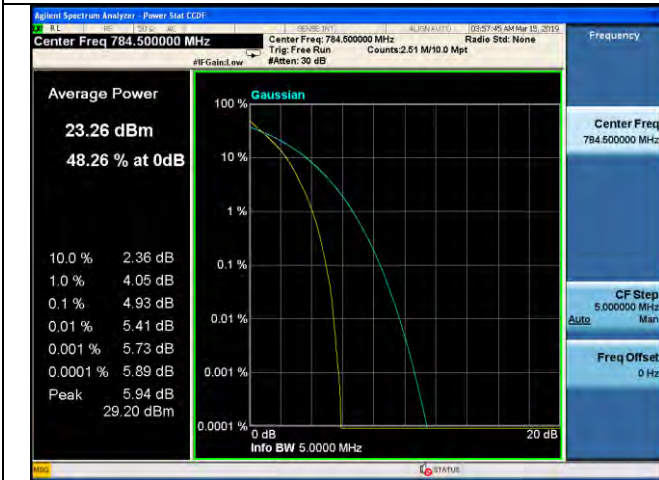

10MHz / 64QAM / Middle Channel

10MHz / QPSK / High Channel

10MHz / 16QAM / High Channel

10MHz / 64QAM / High Channel

LTE Band 13 \_ Peak-to-Average Ratio

5MHz / QPSK / Low Channel

5MHz / 16QAM / Low Channel

5MHz / 64QAM / Low Channel

5MHz / QPSK / Middle Channel

5MHz / 16QAM / Middle Channel

5MHz / 64QAM / Middle Channel

LTE Band 13 \_ Peak-to-Average Ratio

5MHz / QPSK / High Channel

5MHz / 16QAM / High Channel

5MHz / 64QAM / High Channel

10MHz / QPSK / Middle Channel

10MHz / 16QAM / Middle Channel

10MHz / 64QAM / Middle Channel

LTE Band 17 \_ Peak-to-Average Ratio

5MHz / QPSK / Low Channel

5MHz / 16QAM / Low Channel