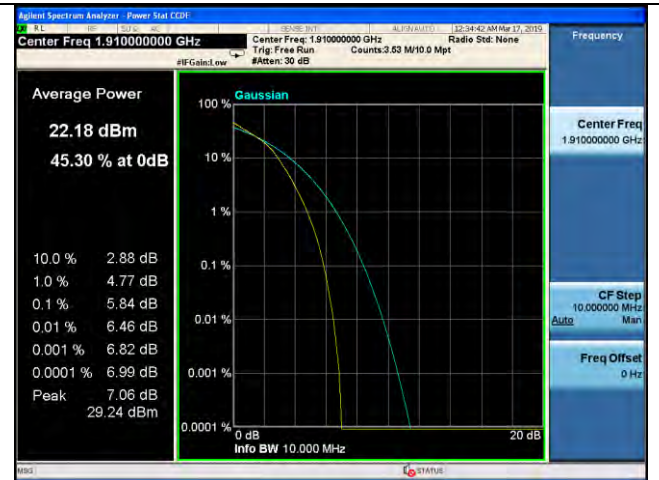

10MHz / 16QAM / Low Channel

10MHz / 64QAM / Low Channel

LTE Band 25 \_ Peak-to-Average Ratio

10MHz / QPSK / Middle Channel

10MHz / 16QAM / Middle Channel

10MHz / 64QAM / Middle Channel

10MHz / QPSK / High Channel

10MHz / 16QAM / High Channel

10MHz / 64QAM / High Channel

LTE Band 25 \_ Peak-to-Average Ratio

15MHz / QPSK / Low Channel

15MHz / 16QAM / Low Channel

15MHz / 64QAM / Low Channel

15MHz / QPSK / Middle Channel