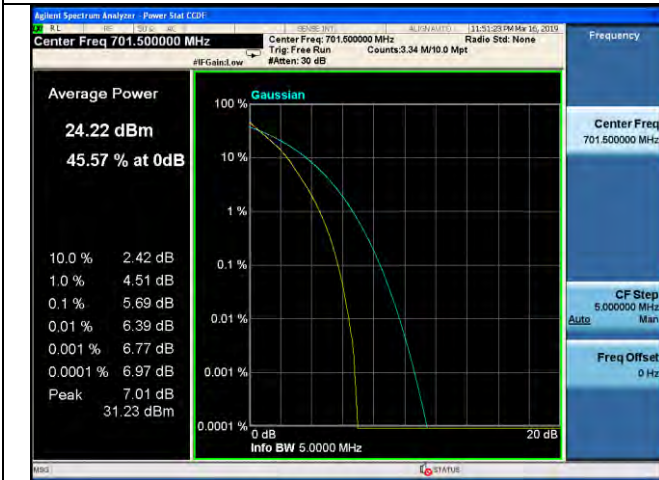

1.4MHz / QPSK / High Channel

1.4MHz / 16QAM / High Channel

1.4MHz / 64QAM / High Channel

3MHz / QPSK / Low Channel

3MHz / 16QAM / Low Channel

3MHz / 64QAM / Low Channel

LTE Band 12 \_ Peak-to-Average Ratio

3MHz / QPSK / Middle Channel

3MHz / 16QAM / Middle Channel

3MHz / 64QAM / Middle Channel

3MHz / QPSK / High Channel

3MHz / 16QAM / High Channel

3MHz / 64QAM / High Channel

LTE Band 12 \_ Peak-to-Average Ratio

5MHz / QPSK / Low Channel

5MHz / 16QAM / Low Channel

5MHz / 64QAM / Low Channel

5MHz / QPSK / Middle Channel

5MHz / 16QAM / Middle Channel

5MHz / 64QAM / Middle Channel

LTE Band 12 \_ Peak-to-Average Ratio

5MHz / QPSK / High Channel

5MHz / 16QAM / High Channel