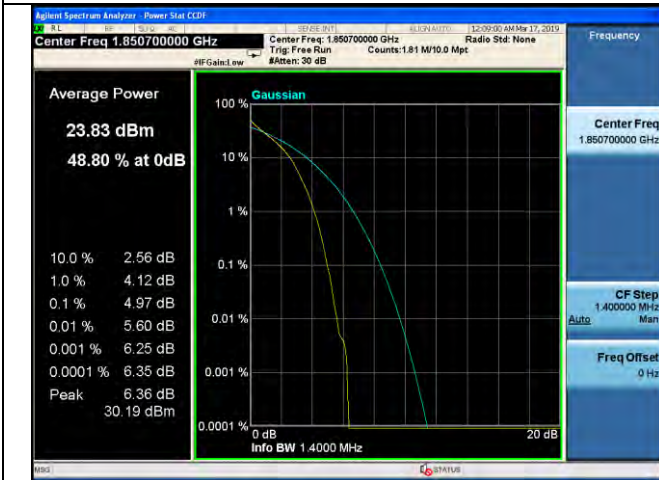

5MHz / 64QAM / High Channel

10MHz / QPSK / Low Channel

10MHz / 16QAM / Low Channel

10MHz / 64QAM / Low Channel

LTE Band 17 \_ Peak-to-Average Ratio

10MHz / QPSK / Middle Channel

10MHz / 16QAM / Middle Channel

10MHz / 64QAM / Middle Channel

10MHz / QPSK / High Channel

10MHz / 16QAM / High Channel

10MHz / 64QAM / High Channel

LTE Band 25 \_ Peak-to-Average Ratio

1.4MHz / QPSK / Low Channel

1.4MHz / 16QAM / Low Channel

1.4MHz / 64QAM / Low Channel

1.4MHz / QPSK / Middle Channel

1.4MHz / 16QAM / Middle Channel

1.4MHz / 64QAM / Middle Channel

LTE Band 25 \_ Peak-to-Average Ratio

1.4MHz / QPSK / High Channel

1.4MHz / 16QAM / High Channel