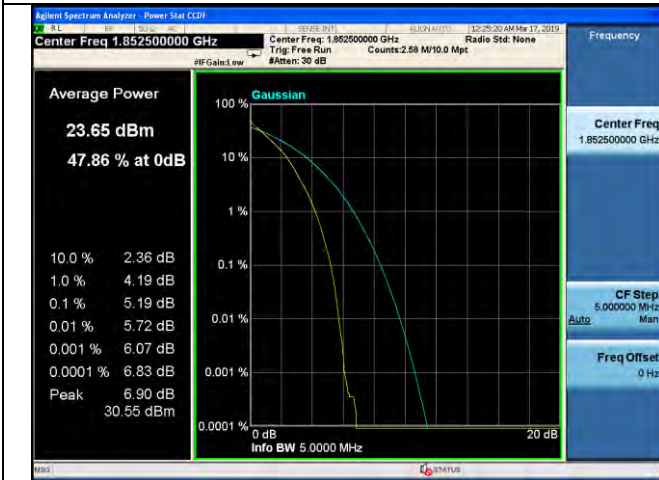

1.4MHz / 64QAM / High Channel

3MHz / QPSK / Low Channel

3MHz / 16QAM / Low Channel

3MHz / 64QAM / Low Channel

LTE Band 25 \_ Peak-to-Average Ratio

3MHz / QPSK / Middle Channel

3MHz / 16QAM / Middle Channel

3MHz / 64QAM / Middle Channel

3MHz / QPSK / High Channel

3MHz / 16QAM / High Channel

3MHz / 64QAM / High Channel

LTE Band 25 \_ Peak-to-Average Ratio

5MHz / QPSK / Low Channel

5MHz / 16QAM / Low Channel

5MHz / 64QAM / Low Channel

5MHz / QPSK / Middle Channel

5MHz / 16QAM / Middle Channel

5MHz / 64QAM / Middle Channel

LTE Band 25 \_ Peak-to-Average Ratio

5MHz / QPSK / High Channel

5MHz / 16QAM / High Channel

5MHz / 64QAM / High Channel

10MHz / QPSK / Low Channel