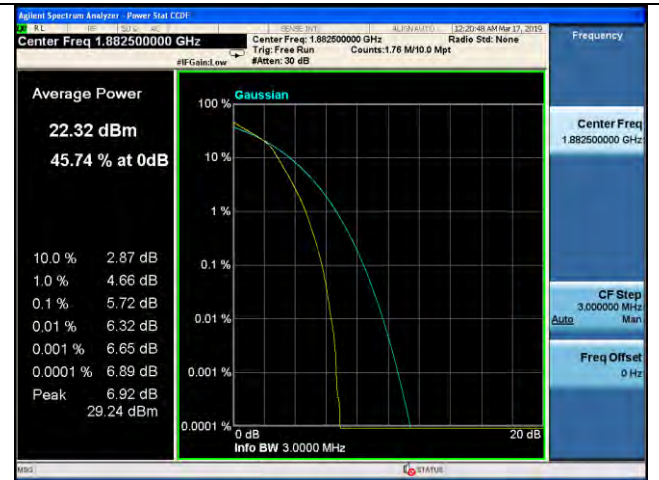

1.4MHz / 64QAM / Low Channel

1.4MHz / QPSK / Middle Channel

1.4MHz / 16QAM / Middle Channel

1.4MHz / 64QAM / Middle Channel

LTE Band 25 \_ Peak-to-Average Ratio

1.4MHz / QPSK / High Channel

1.4MHz / 16QAM / High Channel

1.4MHz / 64QAM / High Channel

3MHz / QPSK / Low Channel

3MHz / 16QAM / Low Channel

3MHz / 64QAM / Low Channel

LTE Band 25 \_ Peak-to-Average Ratio

3MHz / QPSK / Middle Channel

3MHz / 16QAM / Middle Channel

3MHz / 64QAM / Middle Channel

3MHz / QPSK / High Channel

3MHz / 16QAM / High Channel

3MHz / 64QAM / High Channel

LTE Band 25 \_ Peak-to-Average Ratio

5MHz / QPSK / Low Channel

5MHz / 16QAM / Low Channel

5MHz / 64QAM / Low Channel

5MHz / QPSK / Middle Channel