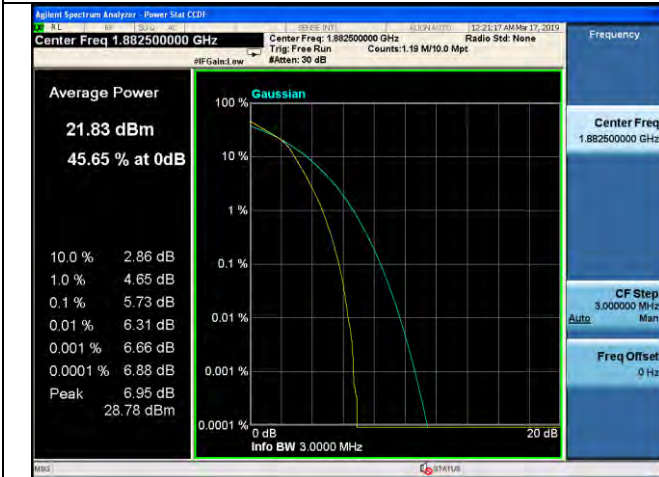

1.4MHz / 64QAM / Low Channel

1.4MHz / QPSK / Middle Channel

1.4MHz / 16QAM / Middle Channel

1.4MHz / 64QAM / Middle Channel

LTE Band 25 \_ Peak-to-Average Ratio

1.4MHz / QPSK / High Channel

1.4MHz / 16QAM / High Channel

1.4MHz / 64QAM / High Channel

3MHz / QPSK / Low Channel

3MHz / 16QAM / Low Channel

3MHz / 64QAM / Low Channel

LTE Band 25 \_ Peak-to-Average Ratio

3MHz / QPSK / Middle Channel

3MHz / 16QAM / Middle Channel

3MHz / 64QAM / Middle Channel

3MHz / QPSK / High Channel

3MHz / 16QAM / High Channel

3MHz / 64QAM / High Channel

LTE Band 25 \_ Peak-to-Average Ratio

5MHz / QPSK / Low Channel

5MHz / 16QAM / Low Channel

5MHz / 64QAM / Low Channel

5MHz / QPSK / Middle Channel