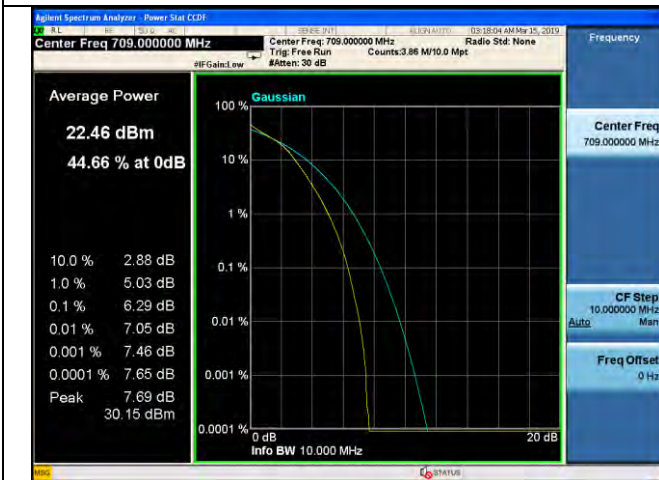

5MHz / 64QAM / High Channel

10MHz / QPSK / Middle Channel

10MHz / 16QAM / Middle Channel

10MHz / 64QAM / Middle Channel

LTE Band 17 \_ Peak-to-Average Ratio

5MHz / QPSK / Low Channel

5MHz / 16QAM / Low Channel

5MHz / 64QAM / Low Channel

5MHz / QPSK / Middle Channel

5MHz / 16QAM / Middle Channel

5MHz / 64QAM / Middle Channel

LTE Band 17 \_ Peak-to-Average Ratio

5MHz / QPSK / High Channel

5MHz / 16QAM / High Channel

5MHz / 64QAM / High Channel

10MHz / QPSK / Low Channel

10MHz / 16QAM / Low Channel

10MHz / 64QAM / Low Channel

LTE Band 17 \_ Peak-to-Average Ratio

10MHz / QPSK / Middle Channel

10MHz / 16QAM / Middle Channel