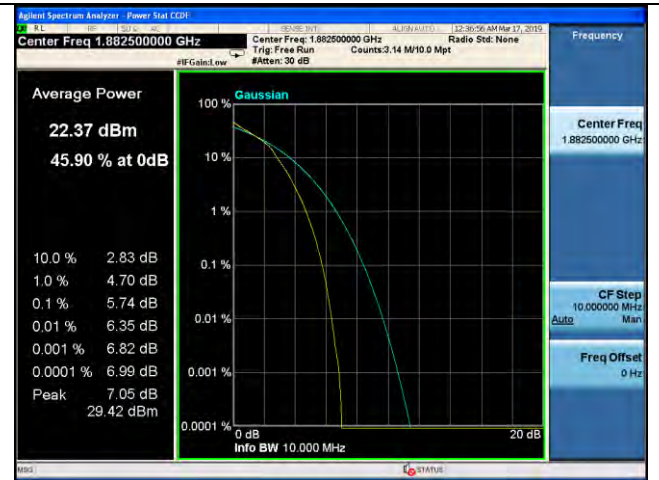

10MHz / 16QAM / Low Channel

10MHz / 64QAM / Low Channel

LTE Band 25 \_ Peak-to-Average Ratio

10MHz / QPSK / Middle Channel

10MHz / 16QAM / Middle Channel

10MHz / 64QAM / Middle Channel

10MHz / QPSK / High Channel

10MHz / 16QAM / High Channel

10MHz / 64QAM / High Channel

LTE Band 25 \_ Peak-to-Average Ratio

15MHz / QPSK / Low Channel

15MHz / 16QAM / Low Channel

15MHz / 64QAM / Low Channel

15MHz / QPSK / Middle Channel