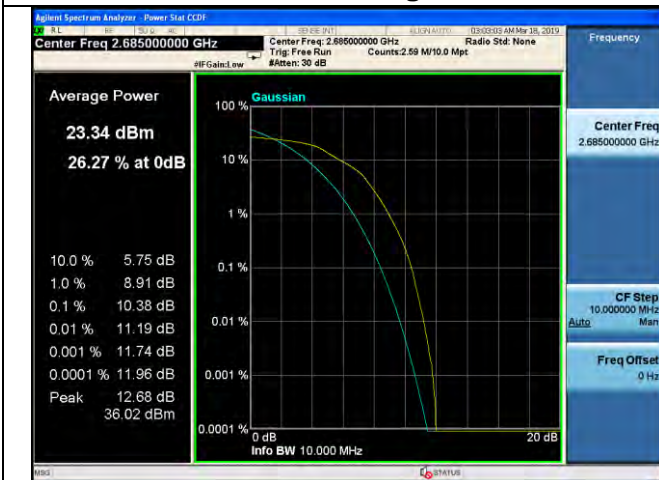

10MHz / 16QAM / High Channel