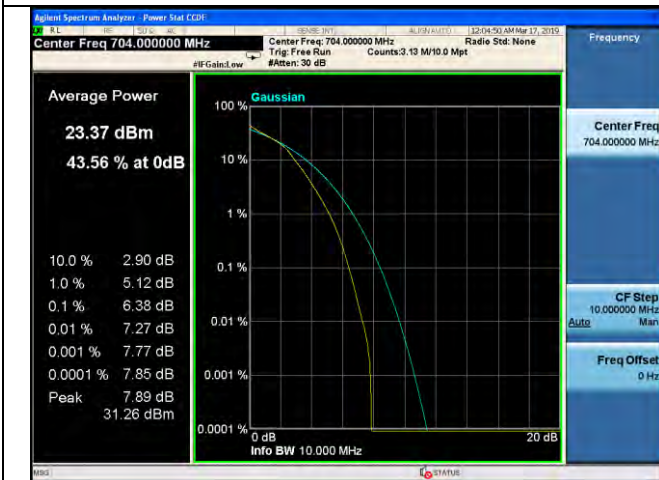

3MHz / 16QAM / Middle Channel

3MHz / 64QAM / Middle Channel

3MHz / QPSK / High Channel

3MHz / 16QAM / High Channel

3MHz / 64QAM / High Channel

LTE Band 12 \_ Peak-to-Average Ratio

5MHz / QPSK / Low Channel

5MHz / 16QAM / Low Channel

5MHz / 64QAM / Low Channel

5MHz / QPSK / Middle Channel

5MHz / 16QAM / Middle Channel

5MHz / 64QAM / Middle Channel

LTE Band 12 \_ Peak-to-Average Ratio

5MHz / QPSK / High Channel

5MHz / 16QAM / High Channel

5MHz / 64QAM / High Channel

10MHz / QPSK / Low Channel

10MHz / 16QAM / Low Channel

10MHz / 64QAM / Low Channel

LTE Band 12 \_ Peak-to-Average Ratio

10MHz / QPSK / Middle Channel

10MHz / 16QAM / Middle Channel

10MHz / 64QAM / Middle Channel

10MHz / QPSK / High Channel

10MHz / 16QAM / High Channel

10MHz / 64QAM / High Channel

LTE Band 13 \_ Peak-to-Average Ratio

5MHz / QPSK / Low Channel

5MHz / 16QAM / Low Channel