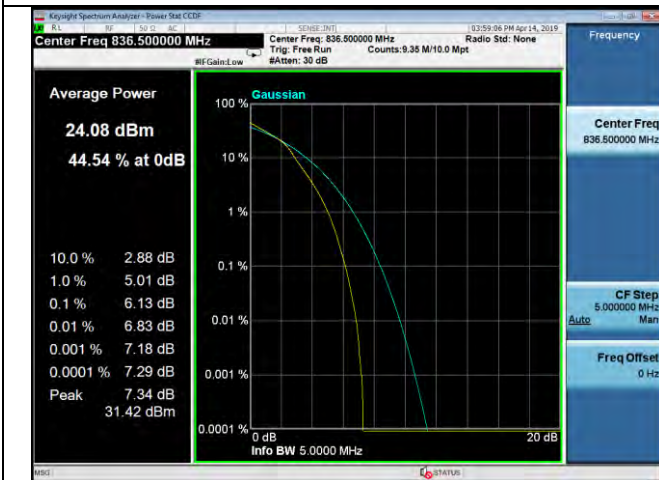

3MHz / 16QAM / High Channel

3MHz / 64QAM / High Channel

LTE Band 26 \_ Peak-to-Average Ratio

5MHz / QPSK / Low Channel

5MHz / 16QAM / Low Channel

5MHz / 64QAM / Low Channel

5MHz / QPSK / Middle Channel

5MHz / 16QAM / Middle Channel

5MHz / 64QAM / Middle Channel

LTE Band 26 \_ Peak-to-Average Ratio

5MHz / QPSK / High Channel

5MHz / 16QAM / High Channel

5MHz / 64QAM / High Channel

10MHz / QPSK / Low Channel

10MHz / 16QAM / Low Channel

10MHz / 64QAM / Low Channel