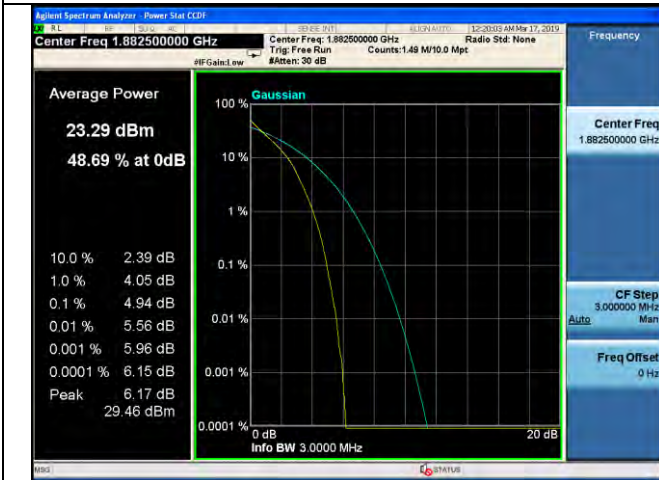

1.4MHz / 64QAM / Low Channel

1.4MHz / QPSK / Middle Channel

1.4MHz / 16QAM / Middle Channel

1.4MHz / 64QAM / Middle Channel

LTE Band 25 \_ Peak-to-Average Ratio

1.4MHz / QPSK / High Channel

1.4MHz / 16QAM / High Channel

1.4MHz / 64QAM / High Channel

3MHz / QPSK / Low Channel

3MHz / 16QAM / Low Channel

3MHz / 64QAM / Low Channel

LTE Band 25 \_ Peak-to-Average Ratio

3MHz / QPSK / Middle Channel

3MHz / 16QAM / Middle Channel

3MHz / 64QAM / Middle Channel

3MHz / QPSK / High Channel

3MHz / 16QAM / High Channel

3MHz / 64QAM / High Channel

LTE Band 25 \_ Peak-to-Average Ratio

5MHz / QPSK / Low Channel

5MHz / 16QAM / Low Channel

5MHz / 64QAM / Low Channel

5MHz / QPSK / Middle Channel