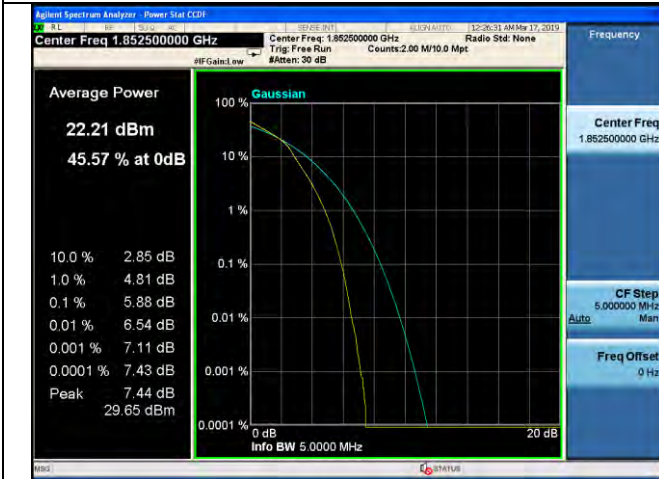

1.4MHz / 64QAM / High Channel

3MHz / QPSK / Low Channel

3MHz / 16QAM / Low Channel

3MHz / 64QAM / Low Channel

LTE Band 25 \_ Peak-to-Average Ratio

3MHz / QPSK / Middle Channel

3MHz / 16QAM / Middle Channel

3MHz / 64QAM / Middle Channel

3MHz / QPSK / High Channel

3MHz / 16QAM / High Channel

3MHz / 64QAM / High Channel

LTE Band 25 \_ Peak-to-Average Ratio

5MHz / QPSK / Low Channel

5MHz / 16QAM / Low Channel

5MHz / 64QAM / Low Channel

5MHz / QPSK / Middle Channel

5MHz / 16QAM / Middle Channel

5MHz / 64QAM / Middle Channel

LTE Band 25 \_ Peak-to-Average Ratio

5MHz / QPSK / High Channel

5MHz / 16QAM / High Channel

5MHz / 64QAM / High Channel

10MHz / QPSK / Low Channel