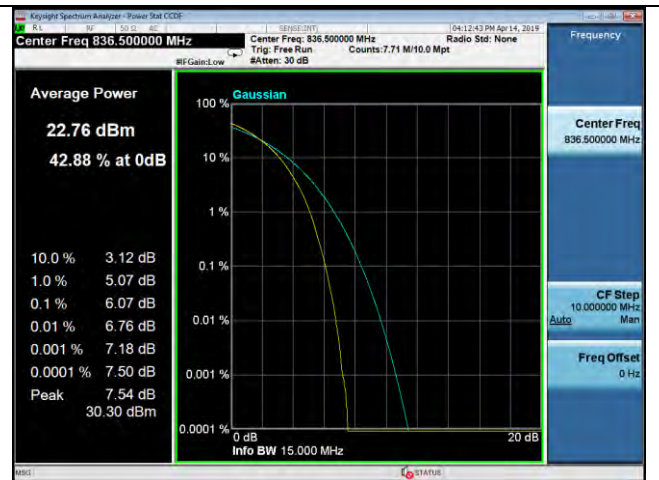

LTE Band 26 \_ Peak-to-Average Ratio

15MHz / QPSK / Low Channel

15MHz / 16QAM / Low Channel

15MHz / 64QAM / Low Channel

15MHz / QPSK / Middle Channel

15MHz / 16QAM / Middle Channel

15MHz / 64QAM / Middle Channel