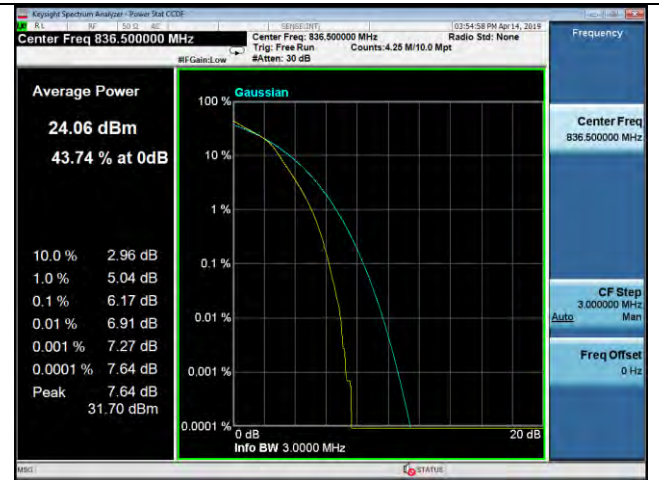

1.4MHz / 16QAM / Middle Channel

1.4MHz / 64QAM / Middle Channel

LTE Band 26 \_ Peak-to-Average Ratio

1.4MHz / QPSK / High Channel

1.4MHz / 16QAM / High Channel

1.4MHz / 64QAM / High Channel

3MHz / QPSK / Low Channel

3MHz / 16QAM / Low Channel

3MHz / 64QAM / Low Channel

LTE Band 26 \_ Peak-to-Average Ratio

3MHz / QPSK / Middle Channel

3MHz / 16QAM / Middle Channel

3MHz / 64QAM / Middle Channel

3MHz / QPSK / High Channel