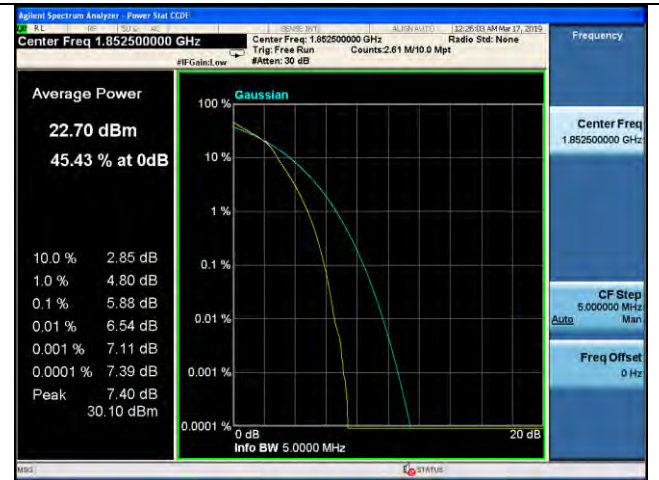

1.4MHz / 64QAM / High Channel

3MHz / QPSK / Low Channel

3MHz / 16QAM / Low Channel

3MHz / 64QAM / Low Channel

LTE Band 25 \_ Peak-to-Average Ratio

3MHz / QPSK / Middle Channel

3MHz / 16QAM / Middle Channel

3MHz / 64QAM / Middle Channel

3MHz / QPSK / High Channel

3MHz / 16QAM / High Channel

3MHz / 64QAM / High Channel

LTE Band 25 \_ Peak-to-Average Ratio

5MHz / QPSK / Low Channel

5MHz / 16QAM / Low Channel

5MHz / 64QAM / Low Channel

5MHz / QPSK / Middle Channel

5MHz / 16QAM / Middle Channel

5MHz / 64QAM / Middle Channel

LTE Band 25 \_ Peak-to-Average Ratio

5MHz / QPSK / High Channel

5MHz / 16QAM / High Channel

5MHz / 64QAM / High Channel

10MHz / QPSK / Low Channel