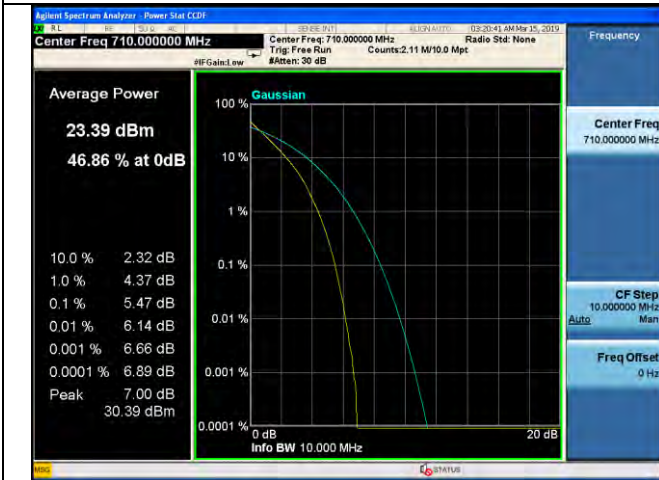

5MHz / 64QAM / Low Channel

5MHz / QPSK / Middle Channel

5MHz / 16QAM / Middle Channel

5MHz / 64QAM / Middle Channel

LTE Band 17 \_ Peak-to-Average Ratio

5MHz / QPSK / High Channel

5MHz / 16QAM / High Channel

5MHz / 64QAM / High Channel

10MHz / QPSK / Low Channel

10MHz / 16QAM / Low Channel

10MHz / 64QAM / Low Channel

LTE Band 17 \_ Peak-to-Average Ratio

10MHz / QPSK / Middle Channel

10MHz / 16QAM / Middle Channel

10MHz / 64QAM / Middle Channel

10MHz / QPSK / High Channel

10MHz / 16QAM / High Channel

10MHz / 64QAM / High Channel

LTE Band 25 \_ Peak-to-Average Ratio

1.4MHz / QPSK / Low Channel

1.4MHz / 16QAM / Low Channel