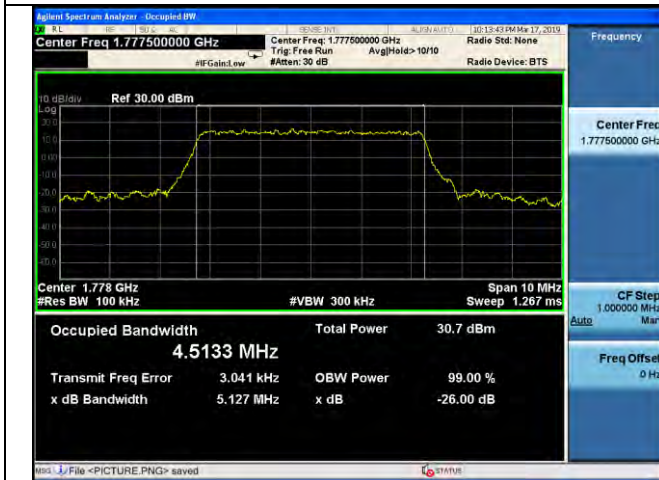

3MHz / 64QAM / Middle Channel

3MHz / QPSK / High Channel

3MHz / 16QAM / High Channel

3MHz / 64QAM / High Channel

LTE Band 66 _ 99% Bandwidth & 26dB Bandwidth

5MHz / QPSK / Low Channel

5MHz / 16QAM / Low Channel

5MHz / 64QAM / Low Channel

5MHz / QPSK / Middle Channel

5MHz / 16QAM / Middle Channel

5MHz / 64QAM / Middle Channel

LTE Band 66 _ 99% Bandwidth & 26dB Bandwidth

5MHz / QPSK / High Channel

5MHz / 16QAM / High Channel

5MHz / 64QAM / High Channel

10MHz / QPSK / Low Channel

10MHz / 16QAM / Low Channel

10MHz / 64QAM / Low Channel

LTE Band 66 _ 99% Bandwidth & 26dB Bandwidth

10MHz / QPSK / Middle Channel

10MHz / 16QAM / Middle Channel