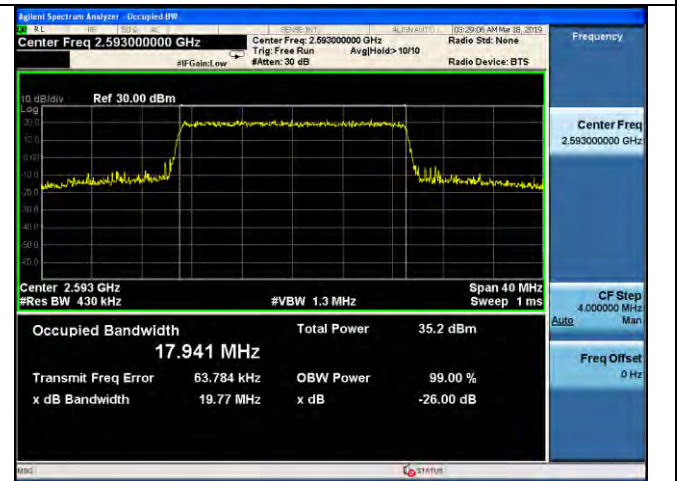

15MHz / 64QAM / High Channel

20MHz / QPSK / Low Channel

20MHz / 16QAM / Low Channel

20MHz / 64QAM / Low Channel

LTE Band 41 _ 99% Bandwidth & 26dB Bandwidth

20MHz / QPSK / Middle Channel

20MHz / 16QAM / Middle Channel

20MHz / 64QAM / Middle Channel

20MHz / QPSK / High Channel

20MHz / 16QAM / High Channel

20MHz / 64QAM / High Channel

LTE Band 66 _ 99% Bandwidth & 26dB Bandwidth

1.4MHz / QPSK / Low Channel

1.4MHz / 16QAM / Low Channel