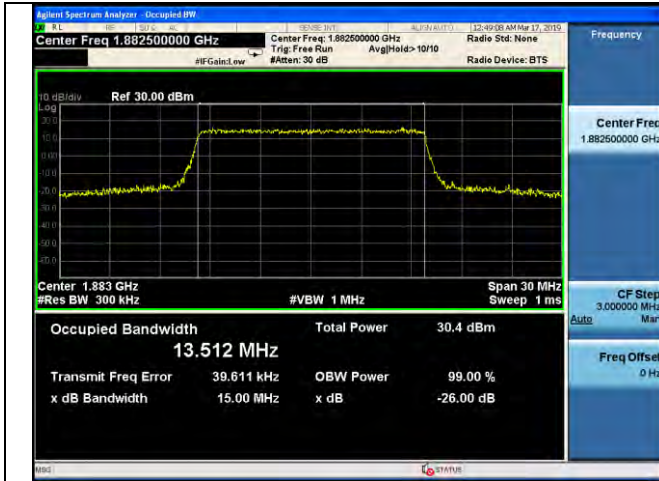

LTE Band 25 _ 99% Bandwidth & 26dB Bandwidth

15MHz / QPSK / Low Channel

15MHz / 16QAM / Low Channel

15MHz / 64QAM / Low Channel

15MHz / QPSK / Middle Channel

15MHz / 16QAM / Middle Channel

15MHz / 64QAM / Middle Channel

LTE Band 25 _ 99% Bandwidth & 26dB Bandwidth

15MHz / QPSK / High Channel

15MHz / 16QAM / High Channel

15MHz / 64QAM / High Channel

20MHz / QPSK / Low Channel

20MHz / 16QAM / Low Channel

20MHz / 64QAM / Low Channel