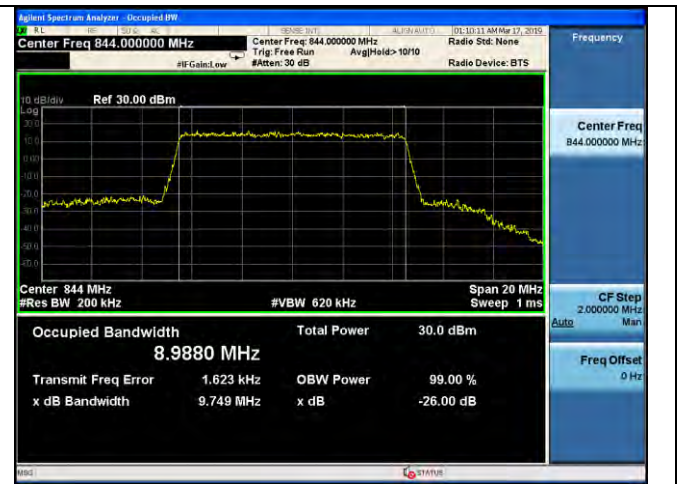

LTE Band 26 _ 99% Bandwidth & 26dB Bandwidth

10MHz / QPSK / Middle Channel

10MHz / 16QAM / Middle Channel

10MHz / 64QAM / Middle Channel

10MHz / QPSK / High Channel

10MHz / 16QAM / High Channel

10MHz / 64QAM / High Channel

LTE Band 26 _ 99% Bandwidth & 26dB Bandwidth

15MHz / QPSK / Low Channel

15MHz / 16QAM / Low Channel

15MHz / 64QAM / Low Channel

15MHz / QPSK / Middle Channel

15MHz / 16QAM / Middle Channel

15MHz / 64QAM / Middle Channel