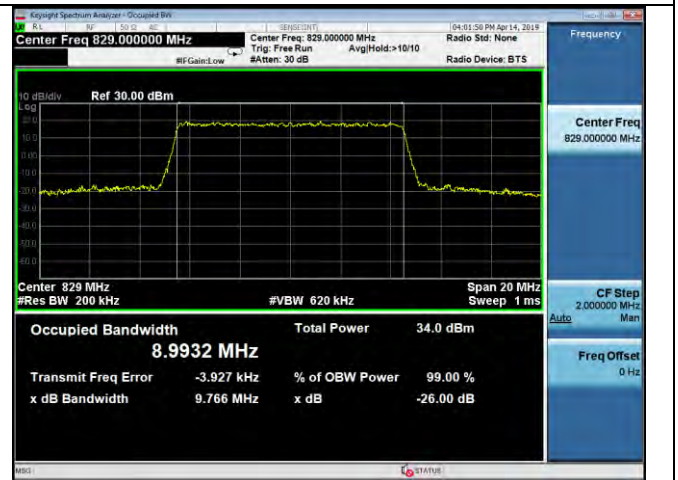

LTE Band 26 _ 99% Bandwidth & 26dB Bandwidth

5MHz / QPSK / Low Channel

5MHz / 16QAM / Low Channel

5MHz / 64QAM / Low Channel

5MHz / QPSK / Middle Channel

5MHz / 16QAM / Middle Channel

5MHz / 64QAM / Middle Channel

LTE Band 26 _ 99% Bandwidth & 26dB Bandwidth

5MHz / QPSK / High Channel

5MHz / 16QAM / High Channel

5MHz / 64QAM / High Channel

10MHz / QPSK / Low Channel

10MHz / 16QAM / Low Channel

10MHz / 64QAM / Low Channel

LTE Band 26 _ 99% Bandwidth & 26dB Bandwidth

10MHz / QPSK / Middle Channel

10MHz / 16QAM / Middle Channel

10MHz / 64QAM / Middle Channel

10MHz / QPSK / High Channel

10MHz / 16QAM / High Channel

10MHz / 64QAM / High Channel