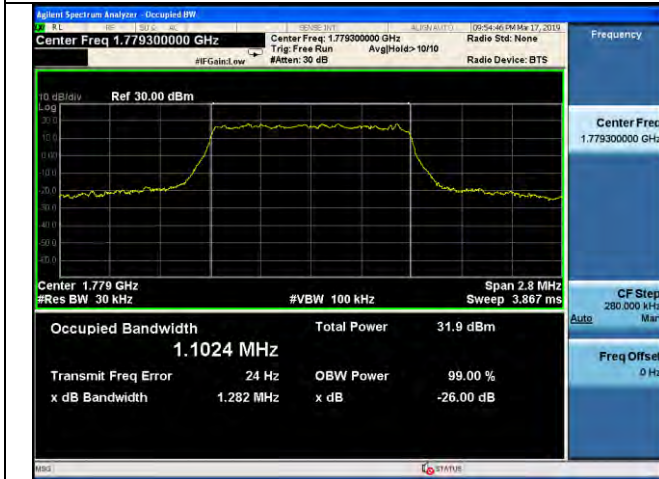

20MHz / 64QAM / Middle Channel

20MHz / QPSK / High Channel

20MHz / 16QAM / High Channel

20MHz / 64QAM / High Channel

LTE Band 66 _ 99% Bandwidth & 26dB Bandwidth

1.4MHz / QPSK / Low Channel

1.4MHz / 16QAM / Low Channel

1.4MHz / 64QAM / Low Channel

1.4MHz / QPSK / Middle Channel

1.4MHz / 16QAM / Middle Channel

1.4MHz / 64QAM / Middle Channel

LTE Band 66 _ 99% Bandwidth & 26dB Bandwidth

1.4MHz / QPSK / High Channel

1.4MHz / 16QAM / High Channel

1.4MHz / 64QAM / High Channel

3MHz / QPSK / Low Channel

3MHz / 16QAM / Low Channel

3MHz / 64QAM / Low Channel

LTE Band 66 _ 99% Bandwidth & 26dB Bandwidth

3MHz / QPSK / Middle Channel

3MHz / 16QAM / Middle Channel