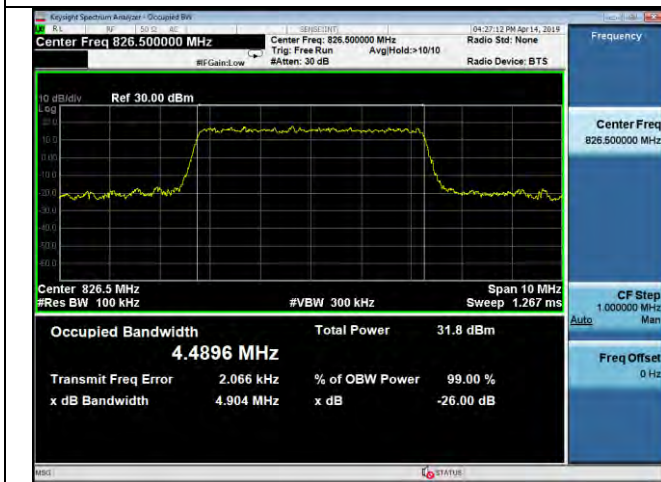

LTE Band 26 _ 99% Bandwidth & 26dB Bandwidth

3MHz / QPSK / Middle Channel

3MHz / 16QAM / Middle Channel

3MHz / 64QAM / Middle Channel

3MHz / QPSK / High Channel

3MHz / 16QAM / High Channel

3MHz / 64QAM / High Channel

LTE Band 26 _ 99% Bandwidth & 26dB Bandwidth

5MHz / QPSK / Low Channel

5MHz / 16QAM / Low Channel

5MHz / 64QAM / Low Channel

5MHz / QPSK / Middle Channel

5MHz / 16QAM / Middle Channel

5MHz / 64QAM / Middle Channel

LTE Band 26 _ 99% Bandwidth & 26dB Bandwidth

5MHz / QPSK / High Channel

5MHz / 16QAM / High Channel

5MHz / 64QAM / High Channel

10MHz / QPSK / Low Channel

10MHz / 16QAM / Low Channel

10MHz / 64QAM / Low Channel