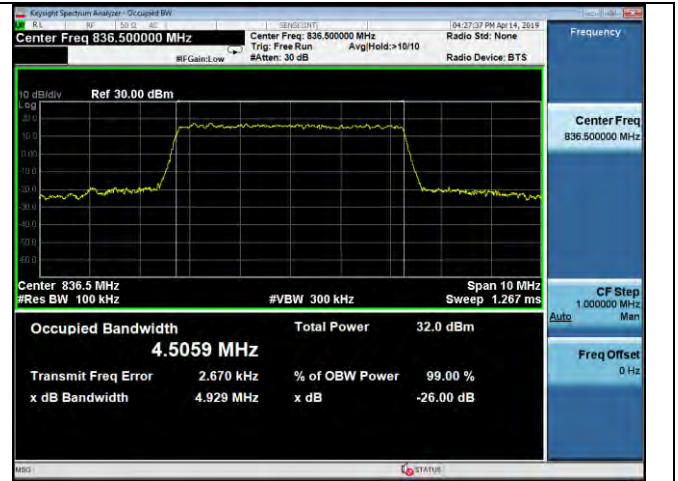

LTE Band 26 _ 99% Bandwidth & 26dB Bandwidth

3MHz / QPSK / Middle Channel

3MHz / 16QAM / Middle Channel

3MHz / 64QAM / Middle Channel

3MHz / QPSK / High Channel

3MHz / 16QAM / High Channel

3MHz / 64QAM / High Channel

LTE Band 26 _ 99% Bandwidth & 26dB Bandwidth

5MHz / QPSK / Low Channel

5MHz / 16QAM / Low Channel

5MHz / 64QAM / Low Channel

5MHz / QPSK / Middle Channel

5MHz / 16QAM / Middle Channel

5MHz / 64QAM / Middle Channel

LTE Band 26 _ 99% Bandwidth & 26dB Bandwidth

5MHz / QPSK / High Channel

5MHz / 16QAM / High Channel

5MHz / 64QAM / High Channel

10MHz / QPSK / Low Channel

10MHz / 16QAM / Low Channel

10MHz / 64QAM / Low Channel