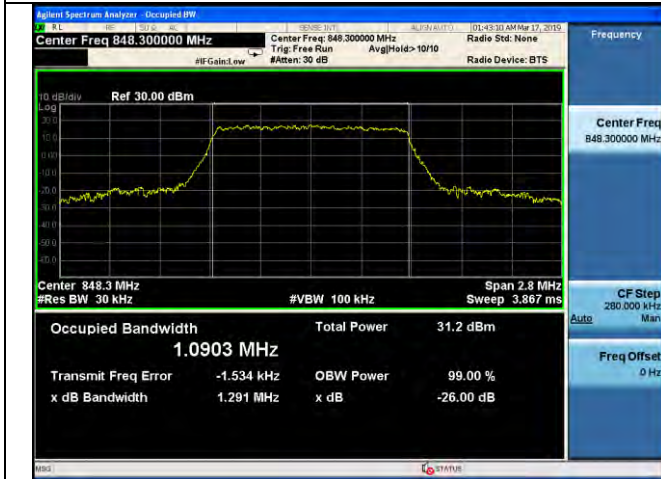

LTE Band 25 _ 99% Bandwidth & 26dB Bandwidth

20MHz / QPSK / Middle Channel

20MHz / 16QAM / Middle Channel

20MHz / 64QAM / Middle Channel

20MHz / QPSK / High Channel

20MHz / 16QAM / High Channel

20MHz / 64QAM / High Channel

LTE Band 26 _ 99% Bandwidth & 26dB Bandwidth

1.4MHz / QPSK / Low Channel

1.4MHz / 16QAM / Low Channel

1.4MHz / 64QAM / Low Channel

1.4MHz / QPSK / Middle Channel

1.4MHz / 16QAM / Middle Channel

1.4MHz / 64QAM / Middle Channel

LTE Band 26 _ 99% Bandwidth & 26dB Bandwidth

1.4MHz / QPSK / High Channel

1.4MHz / 16QAM / High Channel

1.4MHz / 64QAM / High Channel

3MHz / QPSK / Low Channel

3MHz / 16QAM / Low Channel

3MHz / 64QAM / Low Channel