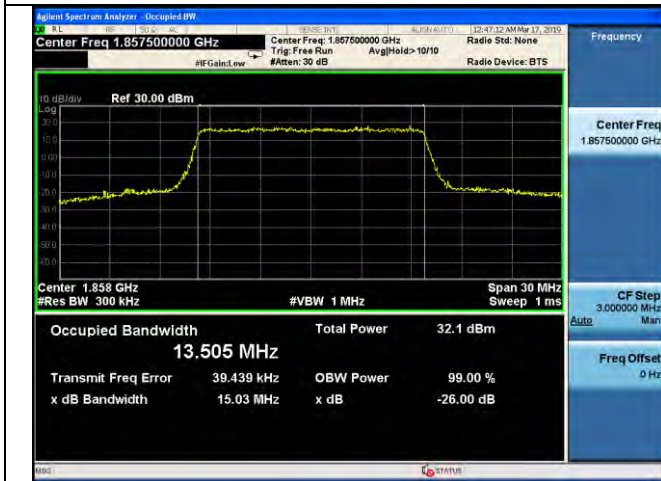

LTE Band 25 _ 99% Bandwidth & 26dB Bandwidth

15MHz / QPSK / Low Channel