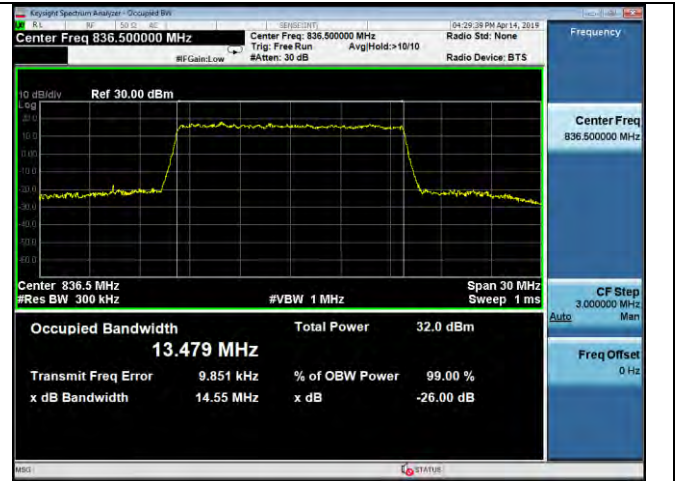

LTE Band 26 _ 99% Bandwidth & 26dB Bandwidth

10MHz / QPSK / Middle Channel

10MHz / 16QAM / Middle Channel

10MHz / 64QAM / Middle Channel

10MHz / QPSK / High Channel

10MHz / 16QAM / High Channel

10MHz / 64QAM / High Channel

LTE Band 26 _ 99% Bandwidth & 26dB Bandwidth

15MHz / QPSK / Low Channel

15MHz / 16QAM / Low Channel

15MHz / 64QAM / Low Channel

15MHz / QPSK / Middle Channel

15MHz / 16QAM / Middle Channel

15MHz / 64QAM / Middle Channel

LTE Band 26 _ 99% Bandwidth & 26dB Bandwidth

15MHz / QPSK / High Channel

15MHz / 16QAM / High Channel

15MHz / 64QAM / High Channel

/

LTE Band 41 _ 99% Bandwidth & 26dB Bandwidth

5MHz / QPSK / Low Channel

5MHz / 16QAM / Low Channel