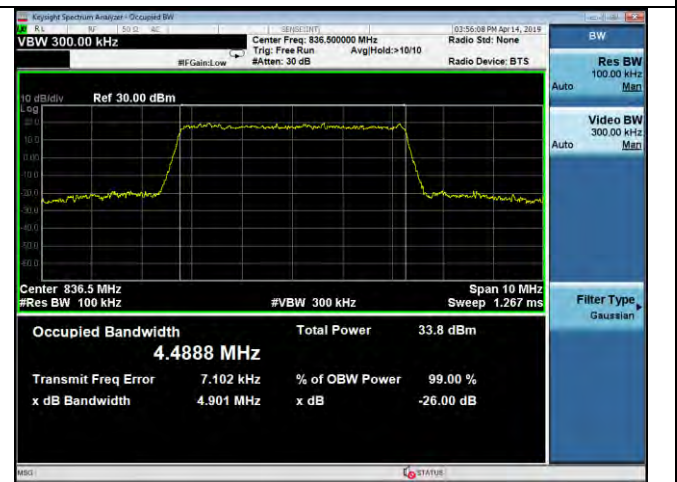

LTE Band 26 _ 99% Bandwidth & 26dB Bandwidth

5MHz / QPSK / Low Channel

5MHz / 16QAM / Low Channel

5MHz / 64QAM / Low Channel

5MHz / QPSK / Middle Channel

5MHz / 16QAM / Middle Channel

5MHz / 64QAM / Middle Channel

LTE Band 26 _ 99% Bandwidth & 26dB Bandwidth

5MHz / QPSK / High Channel

5MHz / 16QAM / High Channel

5MHz / 64QAM / High Channel

10MHz / QPSK / Low Channel

10MHz / 16QAM / Low Channel

10MHz / 64QAM / Low Channel