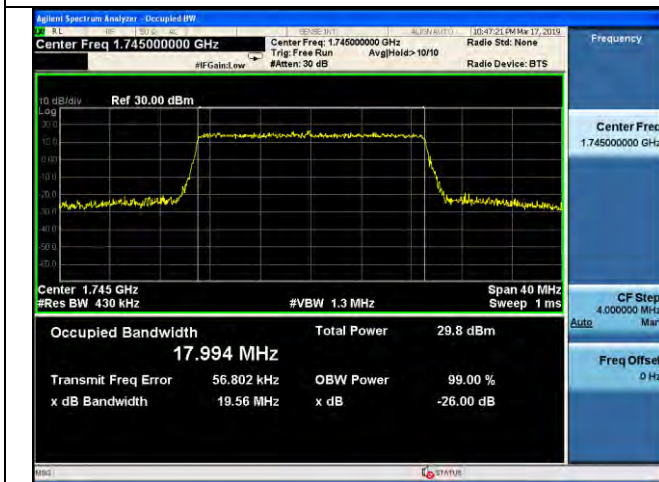

20MHz / 64QAM / Middle Channel