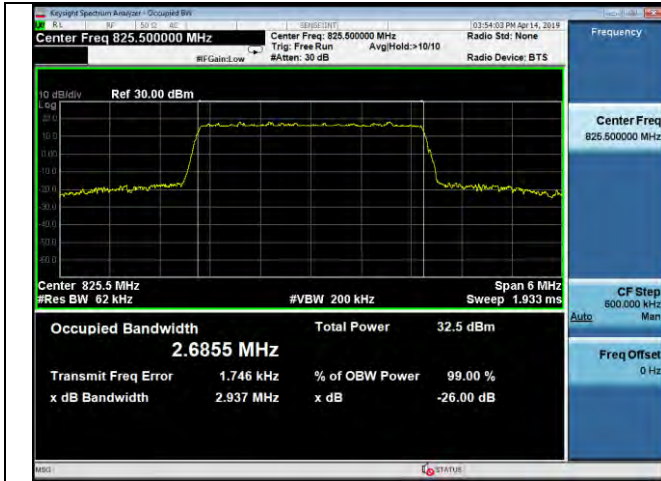

LTE Band 26 _ 99% Bandwidth & 26dB Bandwidth

1.4MHz / QPSK / High Channel

1.4MHz / 16QAM / High Channel

1.4MHz / 64QAM / High Channel

3MHz / QPSK / Low Channel

3MHz / 16QAM / Low Channel

3MHz / 64QAM / Low Channel

LTE Band 26 _ 99% Bandwidth & 26dB Bandwidth

3MHz / QPSK / Middle Channel

3MHz / 16QAM / Middle Channel

3MHz / 64QAM / Middle Channel

3MHz / QPSK / High Channel

3MHz / 16QAM / High Channel

3MHz / 64QAM / High Channel