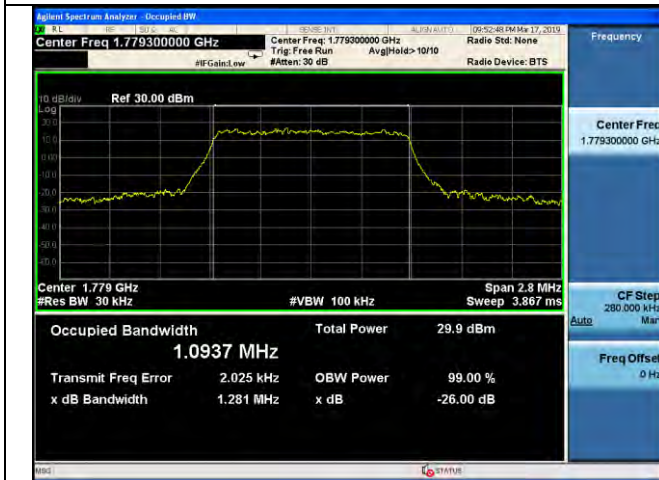

20MHz / 64QAM / Middle Channel

20MHz / QPSK / High Channel

20MHz / 16QAM / High Channel

20MHz / 64QAM / High Channel

LTE Band 66 _ 99% Bandwidth & 26dB Bandwidth

1.4MHz / QPSK / Low Channel

1.4MHz / 16QAM / Low Channel

1.4MHz / 64QAM / Low Channel

1.4MHz / QPSK / Middle Channel

1.4MHz / 16QAM / Middle Channel

1.4MHz / 64QAM / Middle Channel

LTE Band 66 _ 99% Bandwidth & 26dB Bandwidth

1.4MHz / QPSK / High Channel

1.4MHz / 16QAM / High Channel

1.4MHz / 64QAM / High Channel

3MHz / QPSK / Low Channel

3MHz / 16QAM / Low Channel

3MHz / 64QAM / Low Channel

LTE Band 66 _ 99% Bandwidth & 26dB Bandwidth

3MHz / QPSK / Middle Channel

3MHz / 16QAM / Middle Channel