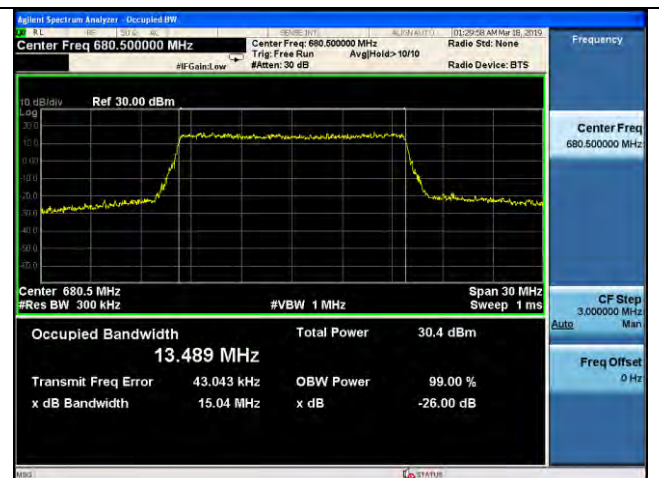

15MHz / 64QAM / Low Channel

15MHz / QPSK / Middle Channel

15MHz / 16QAM / Middle Channel

15MHz / 64QAM / Middle Channel

LTE Band 71 _ 99% Bandwidth & 26dB Bandwidth

15MHz / QPSK / High Channel

15MHz / 16QAM / High Channel