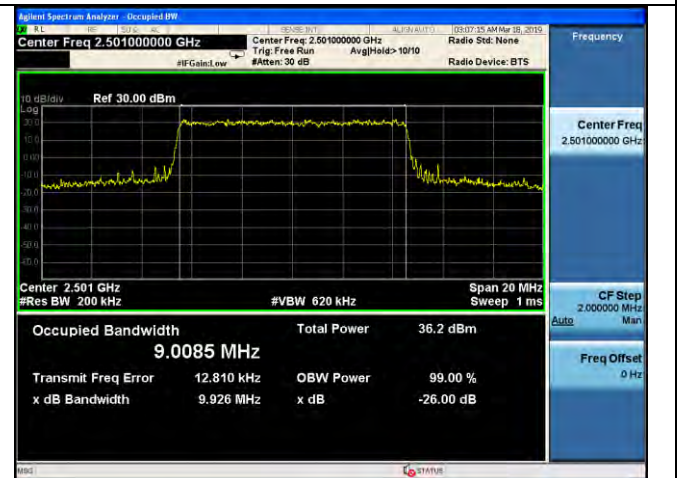

LTE Band 26 _ 99% Bandwidth & 26dB Bandwidth

15MHz / QPSK / High Channel

15MHz / 16QAM / High Channel

15MHz / 64QAM / High Channel

/

LTE Band 41 _ 99% Bandwidth & 26dB Bandwidth

5MHz / QPSK / Low Channel

5MHz / 16QAM / Low Channel

5MHz / 64QAM / Low Channel

5MHz / QPSK / Middle Channel

5MHz / 16QAM / Middle Channel

5MHz / 64QAM / Middle Channel

LTE Band 41 _ 99% Bandwidth & 26dB Bandwidth

5MHz / QPSK / High Channel

5MHz / 16QAM / High Channel

5MHz / 64QAM / High Channel

10MHz / QPSK / Low Channel

10MHz / 16QAM / Low Channel

10MHz / 64QAM / Low Channel

LTE Band 41 _ 99% Bandwidth & 26dB Bandwidth

10MHz / QPSK / Middle Channel

10MHz / 16QAM / Middle Channel