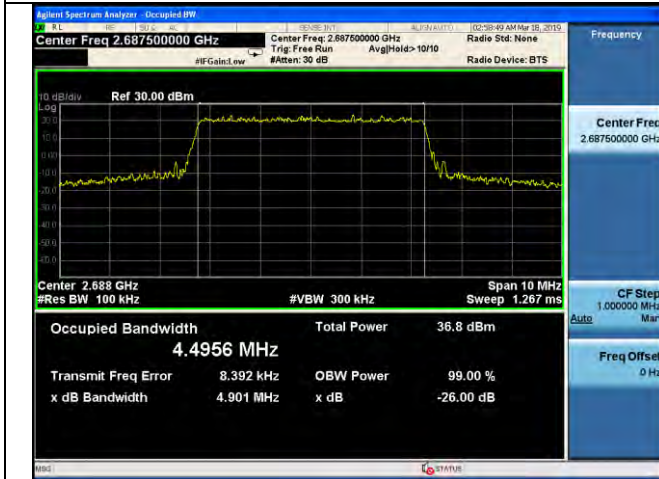

5MHz / 64QAM / Low Channel

5MHz / QPSK / Middle Channel

5MHz / 16QAM / Middle Channel

5MHz / 64QAM / Middle Channel

LTE Band 41 _ 99% Bandwidth & 26dB Bandwidth

5MHz / QPSK / High Channel

5MHz / 16QAM / High Channel