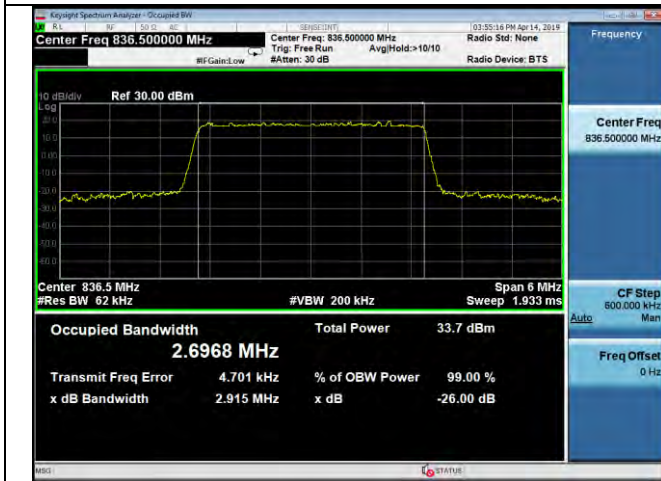

LTE Band 26 _ 99% Bandwidth & 26dB Bandwidth

1.4MHz / QPSK / Low Channel

1.4MHz / 16QAM / Low Channel

1.4MHz / 64QAM / Low Channel

1.4MHz / QPSK / Middle Channel

1.4MHz / 16QAM / Middle Channel

1.4MHz / 64QAM / Middle Channel

LTE Band 26 _ 99% Bandwidth & 26dB Bandwidth

1.4MHz / QPSK / High Channel

1.4MHz / 16QAM / High Channel

1.4MHz / 64QAM / High Channel

3MHz / QPSK / Low Channel

3MHz / 16QAM / Low Channel

3MHz / 64QAM / Low Channel

LTE Band 26 _ 99% Bandwidth & 26dB Bandwidth

3MHz / QPSK / Middle Channel

3MHz / 16QAM / Middle Channel

3MHz / 64QAM / Middle Channel

3MHz / QPSK / High Channel

3MHz / 16QAM / High Channel

3MHz / 64QAM / High Channel