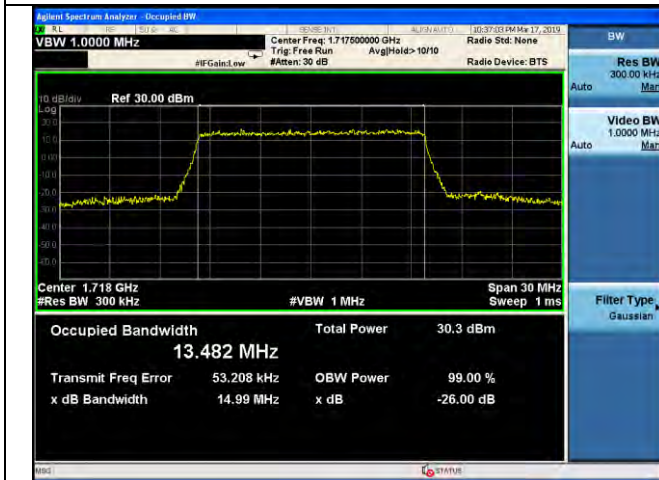

15MHz / 64QAM / Low Channel