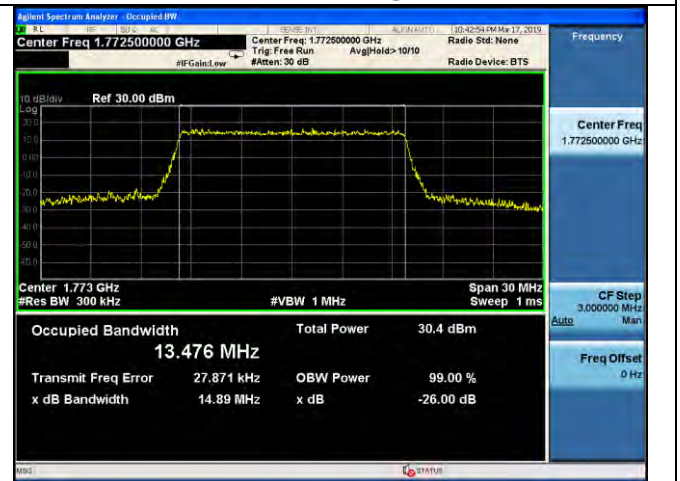

10MHz / 64QAM / Middle Channel

10MHz / QPSK / High Channel

10MHz / 16QAM / High Channel

10MHz / 64QAM / High Channel

LTE Band 66 _ 99% Bandwidth & 26dB Bandwidth

15MHz / QPSK / Low Channel

15MHz / 16QAM / Low Channel

15MHz / 64QAM / Low Channel

15MHz / QPSK / Middle Channel

15MHz / 16QAM / Middle Channel

15MHz / 64QAM / Middle Channel

LTE Band 66 _ 99% Bandwidth & 26dB Bandwidth

15MHz / QPSK / High Channel

15MHz / 16QAM / High Channel

15MHz / 64QAM / High Channel

20MHz / QPSK / Low Channel

20MHz / 16QAM / Low Channel

20MHz / 64QAM / Low Channel

LTE Band 66 _ 99% Bandwidth & 26dB Bandwidth

20MHz / QPSK / Middle Channel

20MHz / 16QAM / Middle Channel