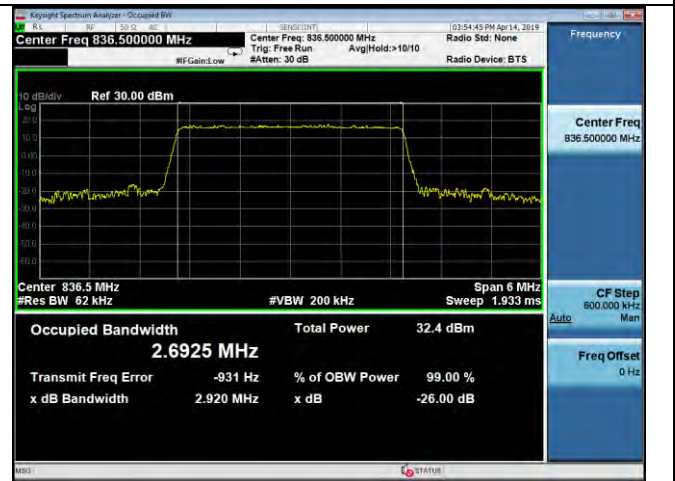

LTE Band 26 _ 99% Bandwidth & 26dB Bandwidth

1.4MHz / QPSK / High Channel

1.4MHz / 16QAM / High Channel

1.4MHz / 64QAM / High Channel

3MHz / QPSK / Low Channel

3MHz / 16QAM / Low Channel

3MHz / 64QAM / Low Channel

LTE Band 26 _ 99% Bandwidth & 26dB Bandwidth

3MHz / QPSK / Middle Channel

3MHz / 16QAM / Middle Channel

3MHz / 64QAM / Middle Channel

3MHz / QPSK / High Channel

3MHz / 16QAM / High Channel

3MHz / 64QAM / High Channel