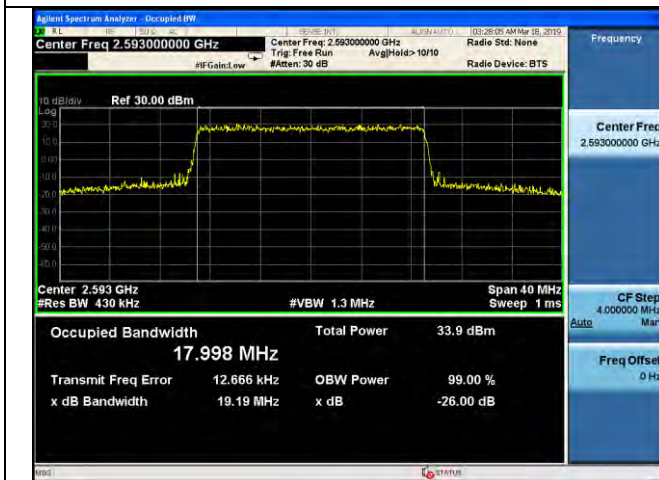

15MHz / 64QAM / High Channel

20MHz / QPSK / Low Channel

20MHz / 16QAM / Low Channel

20MHz / 64QAM / Low Channel

LTE Band 41 _ 99% Bandwidth & 26dB Bandwidth

20MHz / QPSK / Middle Channel

20MHz / 16QAM / Middle Channel

20MHz / 64QAM / Middle Channel

20MHz / QPSK / High Channel

20MHz / 16QAM / High Channel

20MHz / 64QAM / High Channel

LTE Band 66 _ 99% Bandwidth & 26dB Bandwidth

1.4MHz / QPSK / Low Channel

1.4MHz / 16QAM / Low Channel