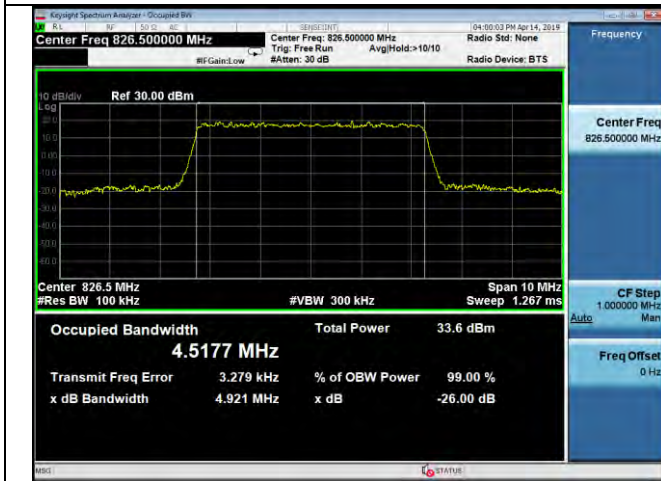

LTE Band 26 _ 99% Bandwidth & 26dB Bandwidth

3MHz / QPSK / Middle Channel

3MHz / 16QAM / Middle Channel

3MHz / 64QAM / Middle Channel

3MHz / QPSK / High Channel

3MHz / 16QAM / High Channel

3MHz / 64QAM / High Channel

LTE Band 26 _ 99% Bandwidth & 26dB Bandwidth

5MHz / QPSK / Low Channel

5MHz / 16QAM / Low Channel

5MHz / 64QAM / Low Channel

5MHz / QPSK / Middle Channel

5MHz / 16QAM / Middle Channel

5MHz / 64QAM / Middle Channel