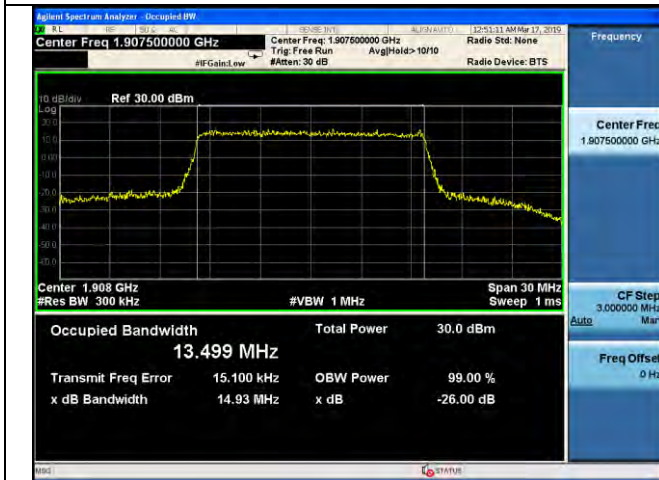

LTE Band 25 _ 99% Bandwidth & 26dB Bandwidth

15MHz / QPSK / High Channel

15MHz / 16QAM / High Channel

15MHz / 64QAM / High Channel

20MHz / QPSK / Low Channel

20MHz / 16QAM / Low Channel

20MHz / 64QAM / Low Channel

LTE Band 25 _ 99% Bandwidth & 26dB Bandwidth

20MHz / QPSK / Middle Channel

20MHz / 16QAM / Middle Channel

20MHz / 64QAM / Middle Channel

20MHz / QPSK / High Channel

20MHz / 16QAM / High Channel

20MHz / 64QAM / High Channel