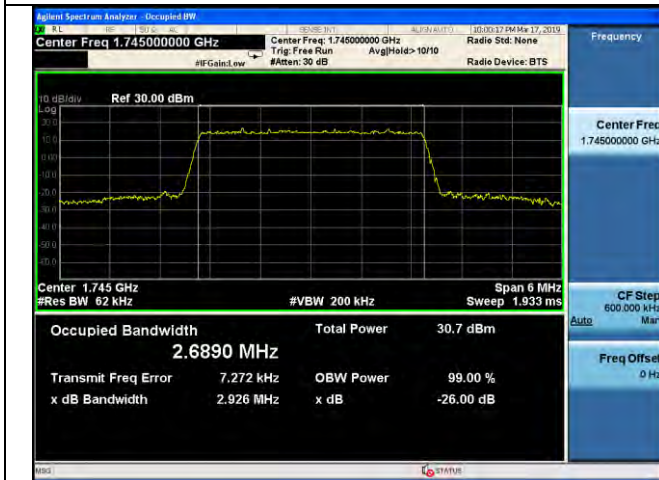

1.4MHz / 64QAM / Low Channel

1.4MHz / QPSK / Middle Channel

1.4MHz / 16QAM / Middle Channel

1.4MHz / 64QAM / Middle Channel

LTE Band 66 _ 99% Bandwidth & 26dB Bandwidth

1.4MHz / QPSK / High Channel

1.4MHz / 16QAM / High Channel

1.4MHz / 64QAM / High Channel

3MHz / QPSK / Low Channel

3MHz / 16QAM / Low Channel

3MHz / 64QAM / Low Channel

LTE Band 66 _ 99% Bandwidth & 26dB Bandwidth

3MHz / QPSK / Middle Channel

3MHz / 16QAM / Middle Channel

3MHz / 64QAM / Middle Channel

3MHz / QPSK / High Channel

3MHz / 16QAM / High Channel

3MHz / 64QAM / High Channel

LTE Band 66 _ 99% Bandwidth & 26dB Bandwidth

5MHz / QPSK / Low Channel

5MHz / 16QAM / Low Channel