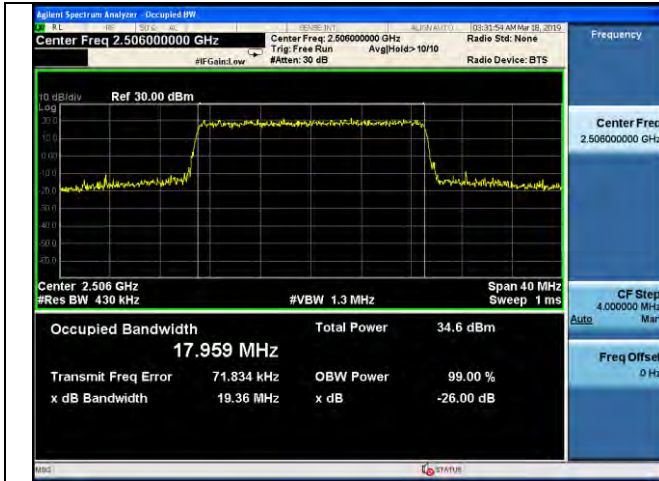

15MHz / 64QAM / High Channel

20MHz / QPSK / Low Channel

20MHz / 16QAM / Low Channel

20MHz / 64QAM / Low Channel

LTE Band 41 _ 99% Bandwidth & 26dB Bandwidth

20MHz / QPSK / Middle Channel

20MHz / 16QAM / Middle Channel

20MHz / 64QAM / Middle Channel

20MHz / QPSK / High Channel

20MHz / 16QAM / High Channel

20MHz / 64QAM / High Channel

LTE Band 66 _ 99% Bandwidth & 26dB Bandwidth

1.4MHz / QPSK / Low Channel

1.4MHz / 16QAM / Low Channel