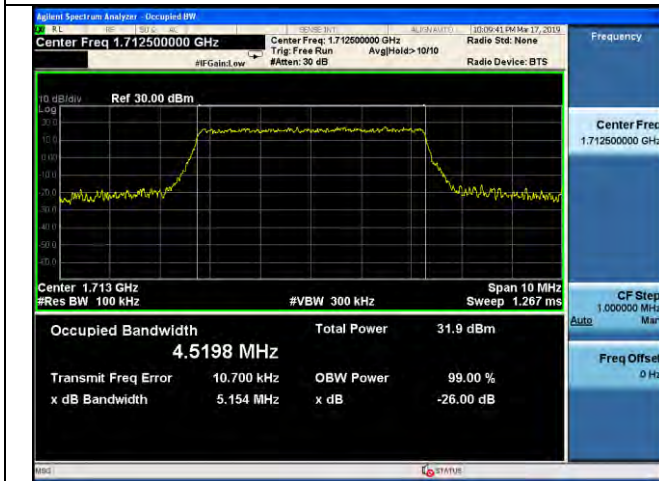

3MHz / 64QAM / Middle Channel

3MHz / QPSK / High Channel

3MHz / 16QAM / High Channel

3MHz / 64QAM / High Channel

LTE Band 66 _ 99% Bandwidth & 26dB Bandwidth

5MHz / QPSK / Low Channel

5MHz / 16QAM / Low Channel