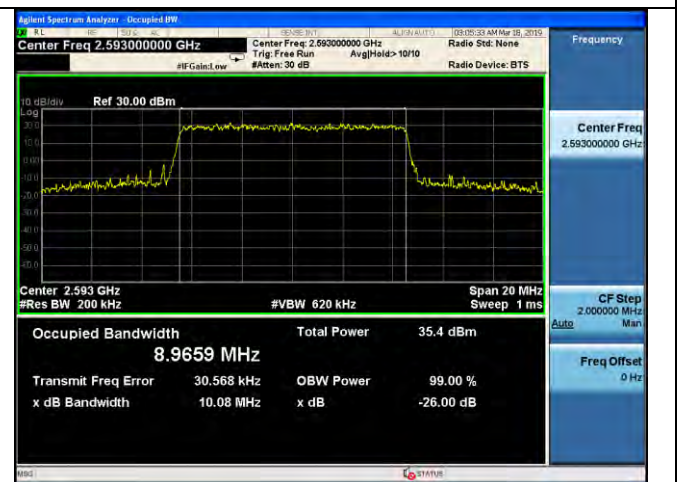

5MHz / 64QAM / High Channel

10MHz / QPSK / Low Channel

10MHz / 16QAM / Low Channel

10MHz / 64QAM / Low Channel

LTE Band 41 _ 99% Bandwidth & 26dB Bandwidth

10MHz / QPSK / Middle Channel

10MHz / 16QAM / Middle Channel