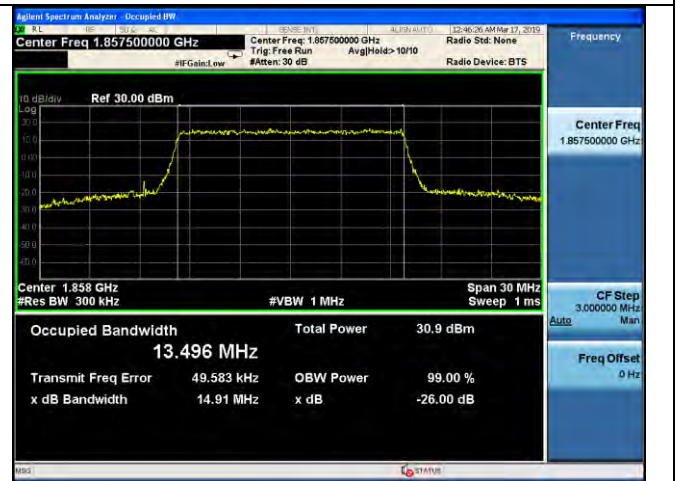

LTE Band 25 _ 99% Bandwidth & 26dB Bandwidth

10MHz / QPSK / Middle Channel

10MHz / 16QAM / Middle Channel

10MHz / 64QAM / Middle Channel

10MHz / QPSK / High Channel

10MHz / 16QAM / High Channel

10MHz / 64QAM / High Channel

LTE Band 25 _ 99% Bandwidth & 26dB Bandwidth

15MHz / QPSK / Low Channel

15MHz / 16QAM / Low Channel

15MHz / 64QAM / Low Channel

15MHz / QPSK / Middle Channel

15MHz / 16QAM / Middle Channel

15MHz / 64QAM / Middle Channel