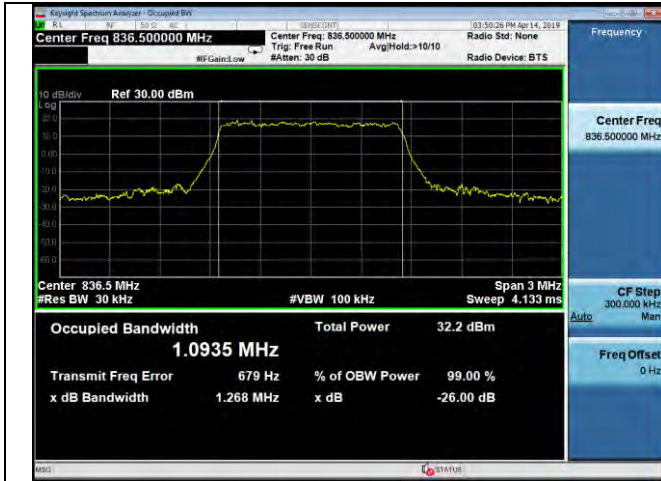

LTE Band 26 _ 99% Bandwidth & 26dB Bandwidth

1.4MHz / QPSK / Low Channel

1.4MHz / 16QAM / Low Channel

1.4MHz / 64QAM / Low Channel

1.4MHz / QPSK / Middle Channel

1.4MHz / 16QAM / Middle Channel

1.4MHz / 64QAM / Middle Channel

LTE Band 26 _ 99% Bandwidth & 26dB Bandwidth

1.4MHz / QPSK / High Channel

1.4MHz / 16QAM / High Channel

1.4MHz / 64QAM / High Channel

3MHz / QPSK / Low Channel

3MHz / 16QAM / Low Channel

3MHz / 64QAM / Low Channel