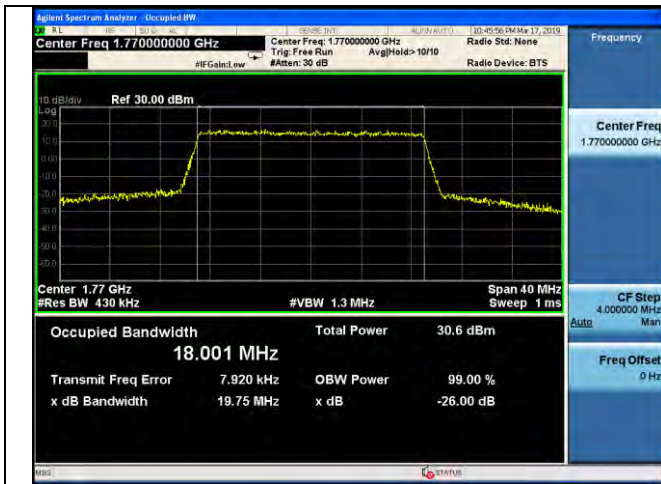

20MHz / 64QAM / Middle Channel

20MHz / QPSK / High Channel

20MHz / 16QAM / High Channel

20MHz / 64QAM / High Channel

LTE Band 71 _ 99% Bandwidth & 26dB Bandwidth

5MHz / QPSK / Low Channel

5MHz / 16QAM / Low Channel