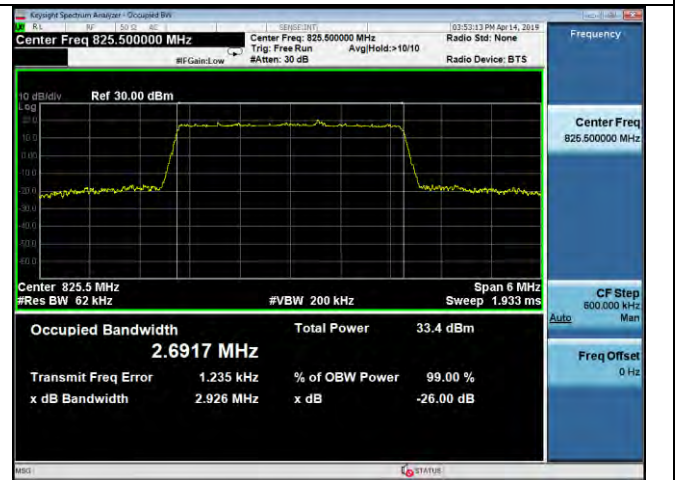

LTE Band 26 _ 99% Bandwidth & 26dB Bandwidth

1.4MHz / QPSK / Low Channel

1.4MHz / 16QAM / Low Channel

1.4MHz / 64QAM / Low Channel

1.4MHz / QPSK / Middle Channel

1.4MHz / 16QAM / Middle Channel

1.4MHz / 64QAM / Middle Channel

LTE Band 26 _ 99% Bandwidth & 26dB Bandwidth

1.4MHz / QPSK / High Channel

1.4MHz / 16QAM / High Channel

1.4MHz / 64QAM / High Channel

3MHz / QPSK / Low Channel

3MHz / 16QAM / Low Channel

3MHz / 64QAM / Low Channel

LTE Band 26 _ 99% Bandwidth & 26dB Bandwidth

3MHz / QPSK / Middle Channel

3MHz / 16QAM / Middle Channel

3MHz / 64QAM / Middle Channel

3MHz / QPSK / High Channel

3MHz / 16QAM / High Channel

3MHz / 64QAM / High Channel