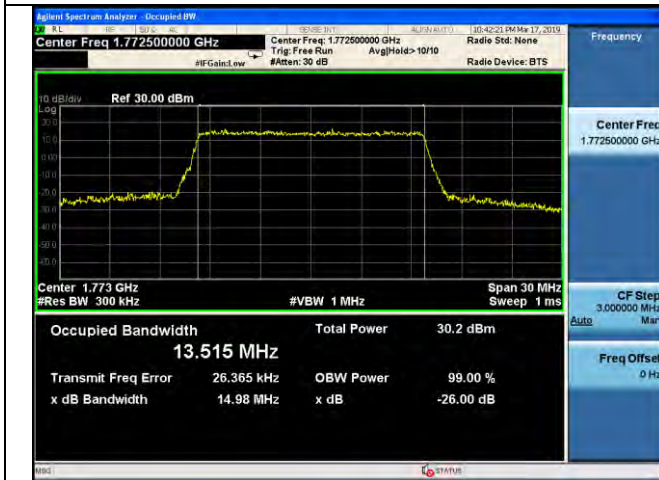

15MHz / 64QAM / Low Channel

15MHz / QPSK / Middle Channel

15MHz / 16QAM / Middle Channel

15MHz / 64QAM / Middle Channel

LTE Band 66 _ 99% Bandwidth & 26dB Bandwidth

15MHz / QPSK / High Channel

15MHz / 16QAM / High Channel

15MHz / 64QAM / High Channel

20MHz / QPSK / Low Channel

20MHz / 16QAM / Low Channel

20MHz / 64QAM / Low Channel

LTE Band 66 _ 99% Bandwidth & 26dB Bandwidth

20MHz / QPSK / Middle Channel

20MHz / 16QAM / Middle Channel