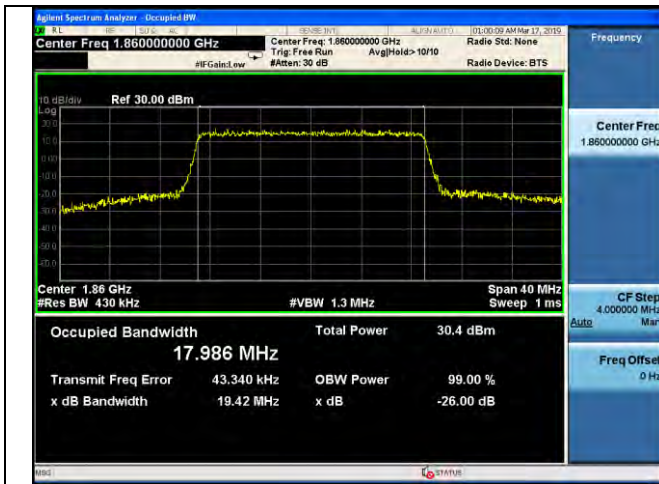

LTE Band 25 _ 99% Bandwidth & 26dB Bandwidth

15MHz / QPSK / High Channel

15MHz / 16QAM / High Channel

15MHz / 64QAM / High Channel

20MHz / QPSK / Low Channel

20MHz / 16QAM / Low Channel

20MHz / 64QAM / Low Channel

LTE Band 25 _ 99% Bandwidth & 26dB Bandwidth

20MHz / QPSK / Middle Channel

20MHz / 16QAM / Middle Channel

20MHz / 64QAM / Middle Channel

20MHz / QPSK / High Channel

20MHz / 16QAM / High Channel

20MHz / 64QAM / High Channel