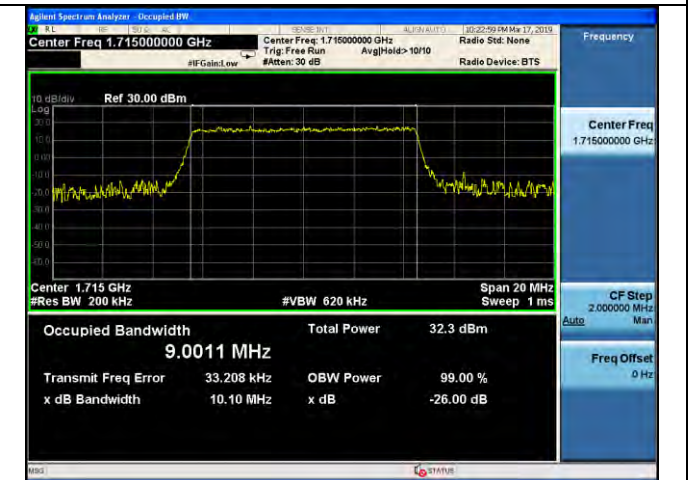

5MHz / 64QAM / Low Channel

5MHz / QPSK / Middle Channel

5MHz / 16QAM / Middle Channel

5MHz / 64QAM / Middle Channel

LTE Band 66 _ 99% Bandwidth & 26dB Bandwidth

5MHz / QPSK / High Channel

5MHz / 16QAM / High Channel

5MHz / 64QAM / High Channel

10MHz / QPSK / Low Channel

10MHz / 16QAM / Low Channel

10MHz / 64QAM / Low Channel

LTE Band 66 _ 99% Bandwidth & 26dB Bandwidth

10MHz / QPSK / Middle Channel

10MHz / 16QAM / Middle Channel