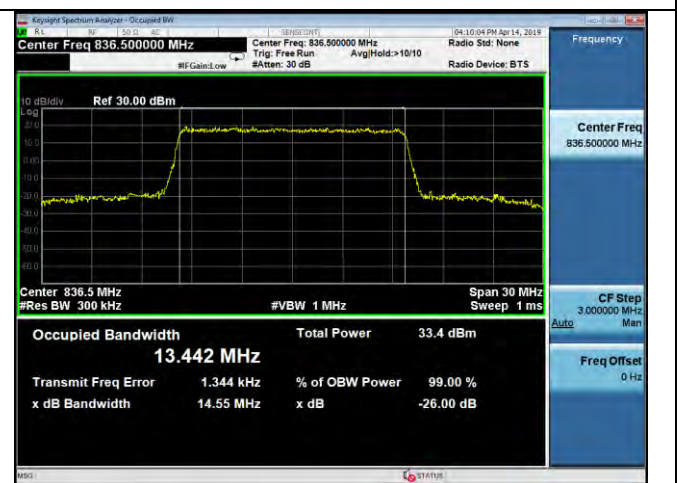

LTE Band 26 _ 99% Bandwidth & 26dB Bandwidth

10MHz / QPSK / Middle Channel

10MHz / 16QAM / Middle Channel

10MHz / 64QAM / Middle Channel

10MHz / QPSK / High Channel

10MHz / 16QAM / High Channel

10MHz / 64QAM / High Channel

LTE Band 26 _ 99% Bandwidth & 26dB Bandwidth

15MHz / QPSK / Low Channel

15MHz / 16QAM / Low Channel

15MHz / 64QAM / Low Channel

15MHz / QPSK / Middle Channel

15MHz / 16QAM / Middle Channel

15MHz / 64QAM / Middle Channel

LTE Band 26 _ 99% Bandwidth & 26dB Bandwidth

15MHz / QPSK / High Channel

15MHz / 16QAM / High Channel

15MHz / 64QAM / High Channel

/

LTE Band 41 _ 99% Bandwidth & 26dB Bandwidth

5MHz / QPSK / Low Channel

5MHz / 16QAM / Low Channel