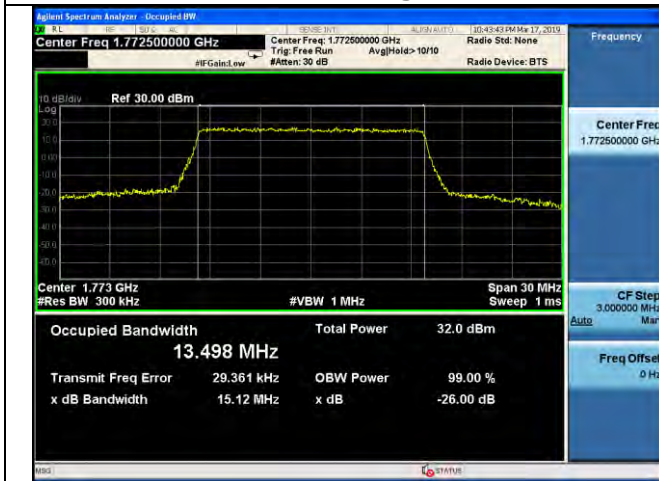

15MHz / 64QAM / Low Channel

15MHz / QPSK / Middle Channel

15MHz / 16QAM / Middle Channel

15MHz / 64QAM / Middle Channel

LTE Band 66 _ 99% Bandwidth & 26dB Bandwidth

15MHz / QPSK / High Channel

15MHz / 16QAM / High Channel