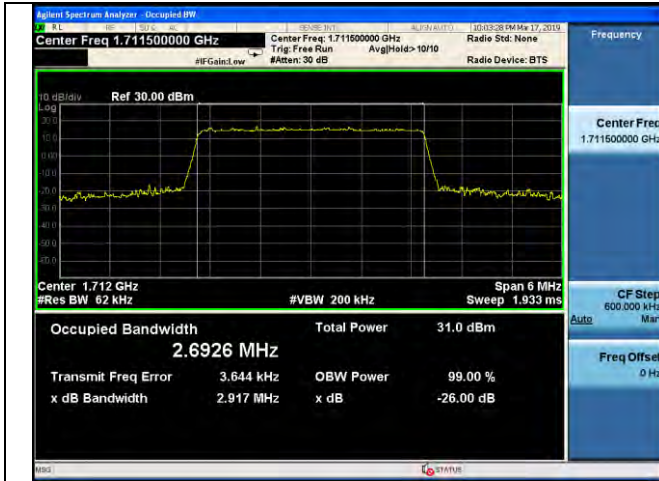

1.4MHz / 64QAM / High Channel

3MHz / QPSK / Low Channel

3MHz / 16QAM / Low Channel

3MHz / 64QAM / Low Channel

LTE Band 66 _ 99% Bandwidth & 26dB Bandwidth

3MHz / QPSK / Middle Channel

3MHz / 16QAM / Middle Channel

3MHz / 64QAM / Middle Channel

3MHz / QPSK / High Channel

3MHz / 16QAM / High Channel

3MHz / 64QAM / High Channel

LTE Band 66 _ 99% Bandwidth & 26dB Bandwidth

5MHz / QPSK / Low Channel

5MHz / 16QAM / Low Channel