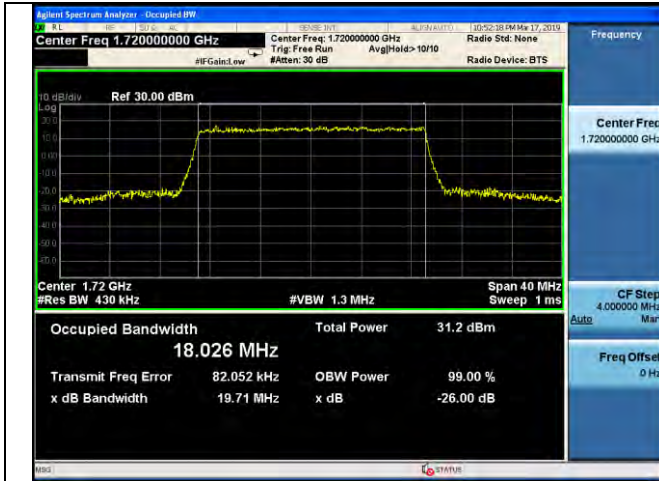

15MHz / 64QAM / High Channel

20MHz / QPSK / Low Channel

20MHz / 16QAM / Low Channel

20MHz / 64QAM / Low Channel

LTE Band 66 _ 99% Bandwidth & 26dB Bandwidth

20MHz / QPSK / Middle Channel

20MHz / 16QAM / Middle Channel