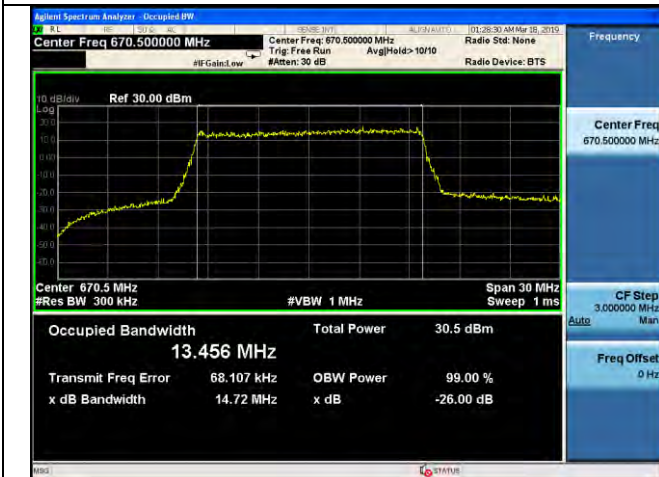

5MHz / 64QAM / High Channel

10MHz / QPSK / Low Channel

10MHz / 16QAM / Low Channel

10MHz / 64QAM / Low Channel

LTE Band 71 _ 99% Bandwidth & 26dB Bandwidth

10MHz / QPSK / Middle Channel

10MHz / 16QAM / Middle Channel

10MHz / 64QAM / Middle Channel

10MHz / QPSK / High Channel

10MHz / 16QAM / High Channel

10MHz / 64QAM / High Channel

LTE Band 71 _ 99% Bandwidth & 26dB Bandwidth

15MHz / QPSK / Low Channel

15MHz / 16QAM / Low Channel

15MHz / 64QAM / Low Channel

15MHz / QPSK / Middle Channel

15MHz / 16QAM / Middle Channel

15MHz / 64QAM / Middle Channel

LTE Band 71 _ 99% Bandwidth & 26dB Bandwidth

15MHz / QPSK / High Channel

15MHz / 16QAM / High Channel