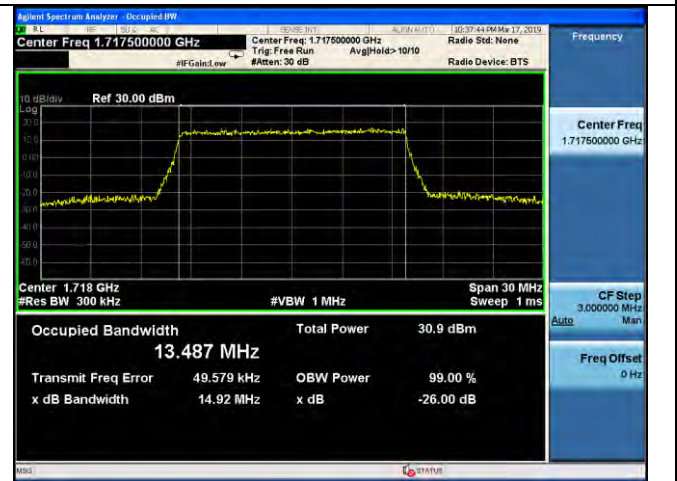

10MHz / 64QAM / Middle Channel

10MHz / QPSK / High Channel

10MHz / 16QAM / High Channel

10MHz / 64QAM / High Channel

LTE Band 66 _ 99% Bandwidth & 26dB Bandwidth

15MHz / QPSK / Low Channel

15MHz / 16QAM / Low Channel