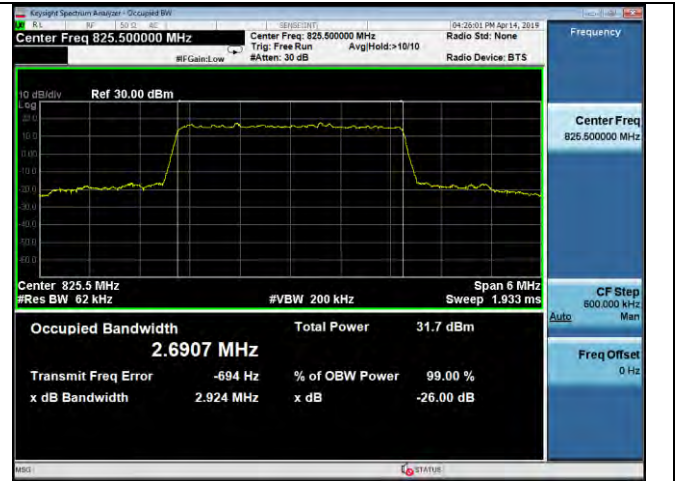

LTE Band 26 _ 99% Bandwidth & 26dB Bandwidth

1.4MHz / QPSK / High Channel

1.4MHz / 16QAM / High Channel

1.4MHz / 64QAM / High Channel

3MHz / QPSK / Low Channel

3MHz / 16QAM / Low Channel

3MHz / 64QAM / Low Channel

LTE Band 26 _ 99% Bandwidth & 26dB Bandwidth

3MHz / QPSK / Middle Channel

3MHz / 16QAM / Middle Channel

3MHz / 64QAM / Middle Channel

3MHz / QPSK / High Channel

3MHz / 16QAM / High Channel

3MHz / 64QAM / High Channel