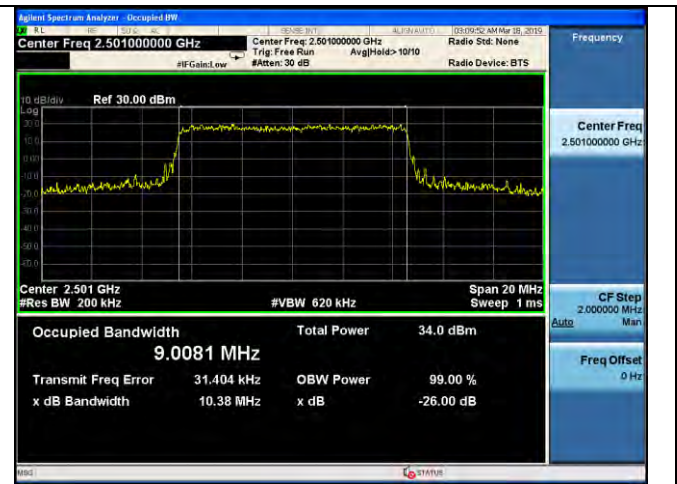

5MHz / 64QAM / High Channel

10MHz / QPSK / Low Channel

10MHz / 16QAM / Low Channel

10MHz / 64QAM / Low Channel

LTE Band 41 _ 99% Bandwidth & 26dB Bandwidth

10MHz / QPSK / Middle Channel

10MHz / 16QAM / Middle Channel