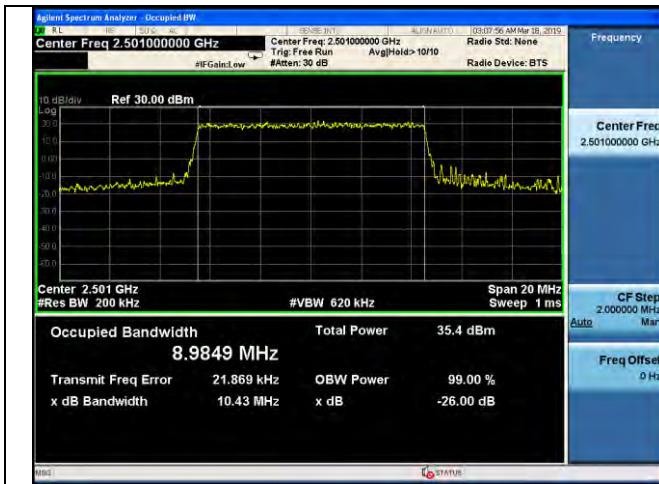

5MHz / 64QAM / High Channel

10MHz / QPSK / Low Channel

10MHz / 16QAM / Low Channel

10MHz / 64QAM / Low Channel

LTE Band 41 _ 99% Bandwidth & 26dB Bandwidth

10MHz / QPSK / Middle Channel

10MHz / 16QAM / Middle Channel