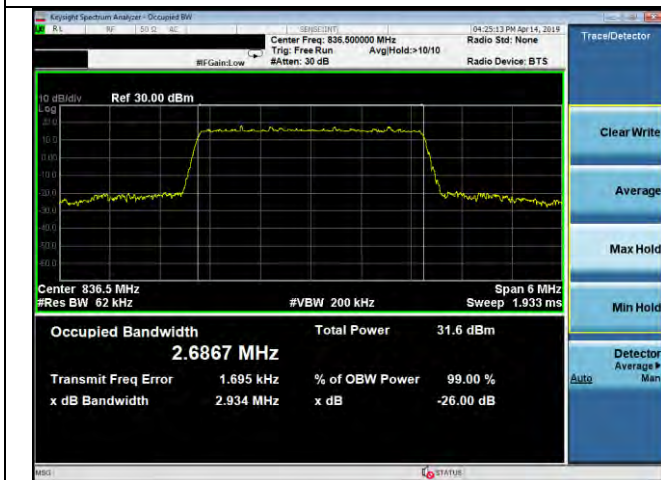

LTE Band 26 _ 99% Bandwidth & 26dB Bandwidth

1.4MHz / QPSK / High Channel

1.4MHz / 16QAM / High Channel

1.4MHz / 64QAM / High Channel

3MHz / QPSK / Low Channel

3MHz / 16QAM / Low Channel

3MHz / 64QAM / Low Channel

LTE Band 26 _ 99% Bandwidth & 26dB Bandwidth

3MHz / QPSK / Middle Channel

3MHz / 16QAM / Middle Channel

3MHz / 64QAM / Middle Channel

3MHz / QPSK / High Channel

3MHz / 16QAM / High Channel

3MHz / 64QAM / High Channel

LTE Band 26 _ 99% Bandwidth & 26dB Bandwidth

5MHz / QPSK / Low Channel

5MHz / 16QAM / Low Channel

5MHz / 64QAM / Low Channel

5MHz / QPSK / Middle Channel

5MHz / 16QAM / Middle Channel

5MHz / 64QAM / Middle Channel