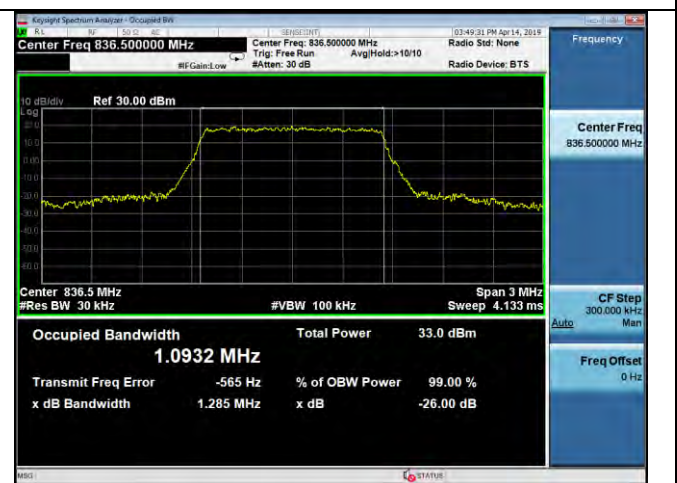

LTE Band 26 _ 99% Bandwidth & 26dB Bandwidth

1.4MHz / QPSK / Low Channel

1.4MHz / 16QAM / Low Channel

1.4MHz / 64QAM / Low Channel

1.4MHz / QPSK / Middle Channel

1.4MHz / 16QAM / Middle Channel

1.4MHz / 64QAM / Middle Channel

LTE Band 26 _ 99% Bandwidth & 26dB Bandwidth

1.4MHz / QPSK / High Channel

1.4MHz / 16QAM / High Channel

1.4MHz / 64QAM / High Channel

3MHz / QPSK / Low Channel

3MHz / 16QAM / Low Channel

3MHz / 64QAM / Low Channel