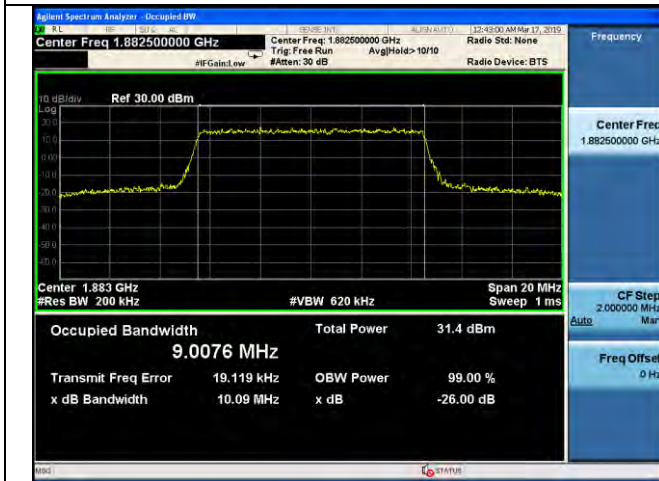

LTE Band 25 _ 99% Bandwidth & 26dB Bandwidth

10MHz / QPSK / Middle Channel

10MHz / 16QAM / Middle Channel

10MHz / 64QAM / Middle Channel

10MHz / QPSK / High Channel

10MHz / 16QAM / High Channel

10MHz / 64QAM / High Channel