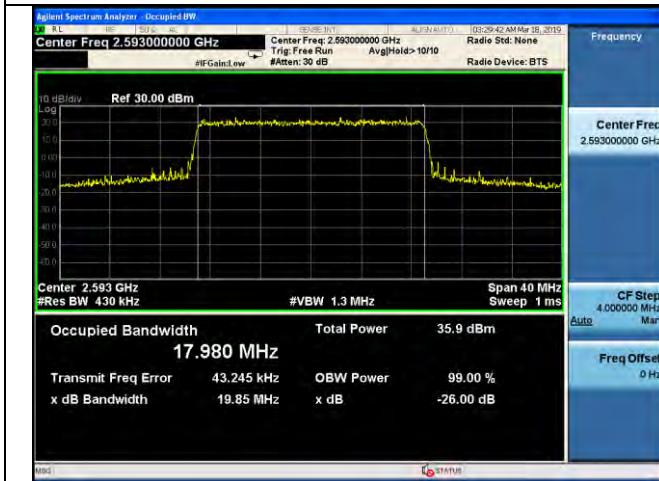

15MHz / 64QAM / High Channel

20MHz / QPSK / Low Channel

20MHz / 16QAM / Low Channel

20MHz / 64QAM / Low Channel

LTE Band 41 _ 99% Bandwidth & 26dB Bandwidth

20MHz / QPSK / Middle Channel

20MHz / 16QAM / Middle Channel

20MHz / 64QAM / Middle Channel

20MHz / QPSK / High Channel

20MHz / 16QAM / High Channel

20MHz / 64QAM / High Channel

LTE Band 66 _ 99% Bandwidth & 26dB Bandwidth

1.4MHz / QPSK / Low Channel

1.4MHz / 16QAM / Low Channel