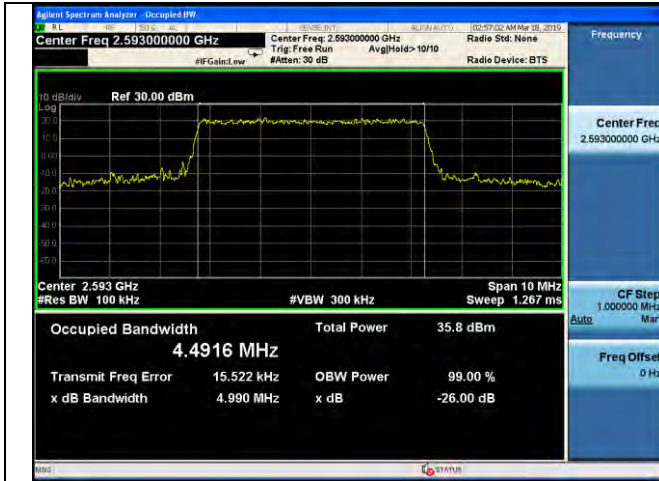

5MHz / 64QAM / Low Channel

5MHz / QPSK / Middle Channel

5MHz / 16QAM / Middle Channel

5MHz / 64QAM / Middle Channel

LTE Band 41 _ 99% Bandwidth & 26dB Bandwidth

5MHz / QPSK / High Channel

5MHz / 16QAM / High Channel