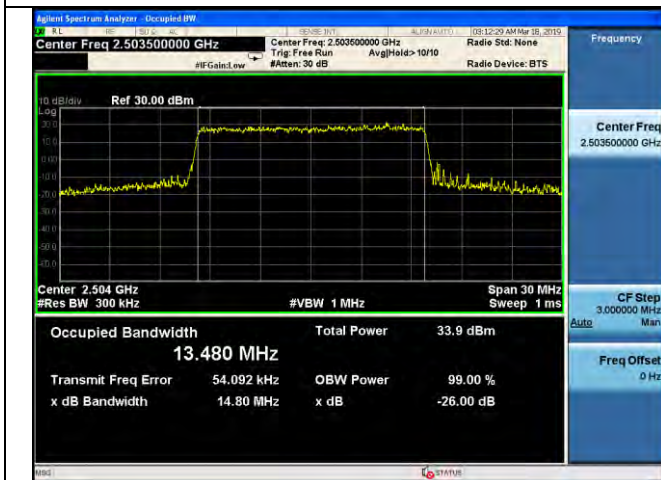

15MHz / 64QAM / Low Channel