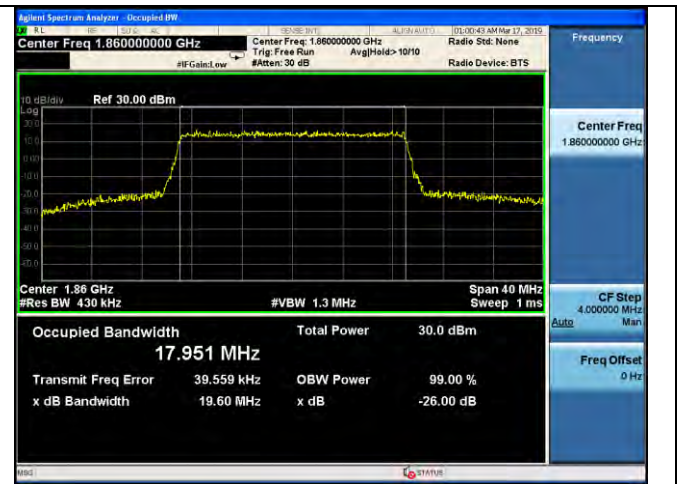

LTE Band 25 _ 99% Bandwidth & 26dB Bandwidth

15MHz / QPSK / High Channel

15MHz / 16QAM / High Channel

15MHz / 64QAM / High Channel

20MHz / QPSK / Low Channel

20MHz / 16QAM / Low Channel

20MHz / 64QAM / Low Channel

LTE Band 25 _ 99% Bandwidth & 26dB Bandwidth

20MHz / QPSK / Middle Channel

20MHz / 16QAM / Middle Channel

20MHz / 64QAM / Middle Channel

20MHz / QPSK / High Channel

20MHz / 16QAM / High Channel

20MHz / 64QAM / High Channel