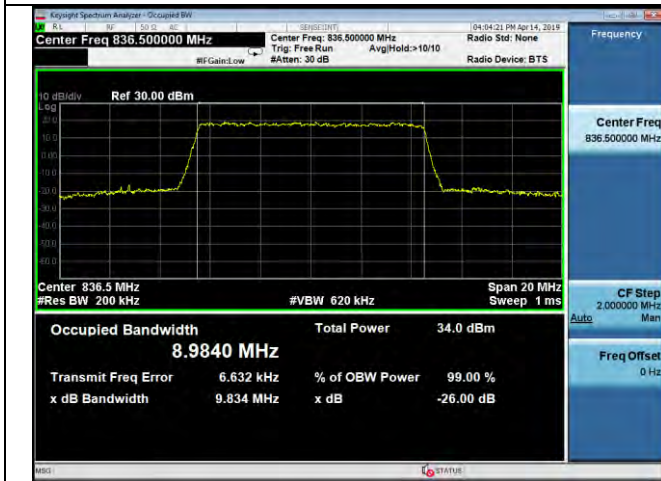

LTE Band 26 _ 99% Bandwidth & 26dB Bandwidth

5MHz / QPSK / Low Channel

5MHz / 16QAM / Low Channel

5MHz / 64QAM / Low Channel

5MHz / QPSK / Middle Channel

5MHz / 16QAM / Middle Channel

5MHz / 64QAM / Middle Channel

LTE Band 26 _ 99% Bandwidth & 26dB Bandwidth

5MHz / QPSK / High Channel

5MHz / 16QAM / High Channel

5MHz / 64QAM / High Channel

10MHz / QPSK / Low Channel

10MHz / 16QAM / Low Channel

10MHz / 64QAM / Low Channel

LTE Band 26 _ 99% Bandwidth & 26dB Bandwidth

10MHz / QPSK / Middle Channel

10MHz / 16QAM / Middle Channel

10MHz / 64QAM / Middle Channel

10MHz / QPSK / High Channel

10MHz / 16QAM / High Channel

10MHz / 64QAM / High Channel