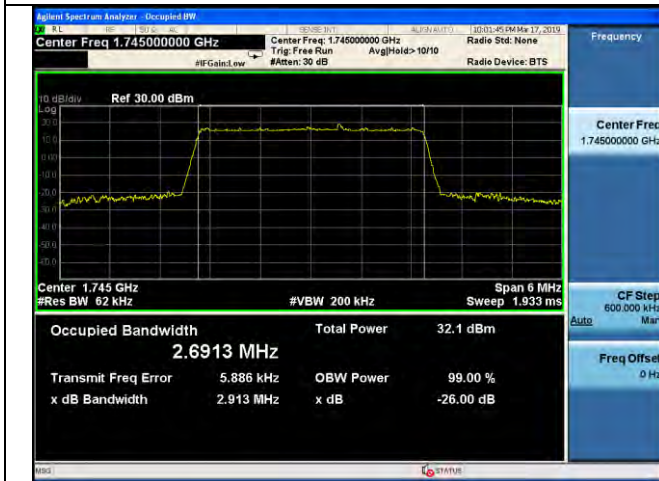

1.4MHz / 64QAM / Low Channel

1.4MHz / QPSK / Middle Channel

1.4MHz / 16QAM / Middle Channel

1.4MHz / 64QAM / Middle Channel

LTE Band 66 _ 99% Bandwidth & 26dB Bandwidth

1.4MHz / QPSK / High Channel

1.4MHz / 16QAM / High Channel

1.4MHz / 64QAM / High Channel

3MHz / QPSK / Low Channel

3MHz / 16QAM / Low Channel

3MHz / 64QAM / Low Channel

LTE Band 66 _ 99% Bandwidth & 26dB Bandwidth

3MHz / QPSK / Middle Channel

3MHz / 16QAM / Middle Channel

3MHz / 64QAM / Middle Channel

3MHz / QPSK / High Channel

3MHz / 16QAM / High Channel

3MHz / 64QAM / High Channel

LTE Band 66 _ 99% Bandwidth & 26dB Bandwidth

5MHz / QPSK / Low Channel

5MHz / 16QAM / Low Channel