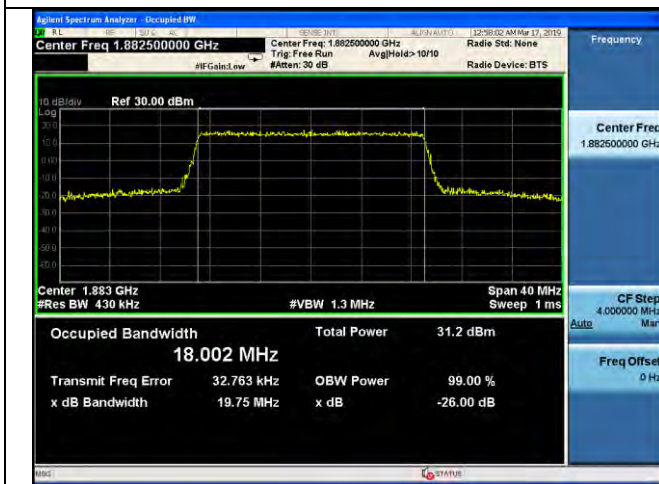

LTE Band 25 _ 99% Bandwidth & 26dB Bandwidth

15MHz / QPSK / High Channel

15MHz / 16QAM / High Channel

15MHz / 64QAM / High Channel

20MHz / QPSK / Low Channel

20MHz / 16QAM / Low Channel

20MHz / 64QAM / Low Channel

LTE Band 25 _ 99% Bandwidth & 26dB Bandwidth

20MHz / QPSK / Middle Channel

20MHz / 16QAM / Middle Channel

20MHz / 64QAM / Middle Channel

20MHz / QPSK / High Channel

20MHz / 16QAM / High Channel

20MHz / 64QAM / High Channel