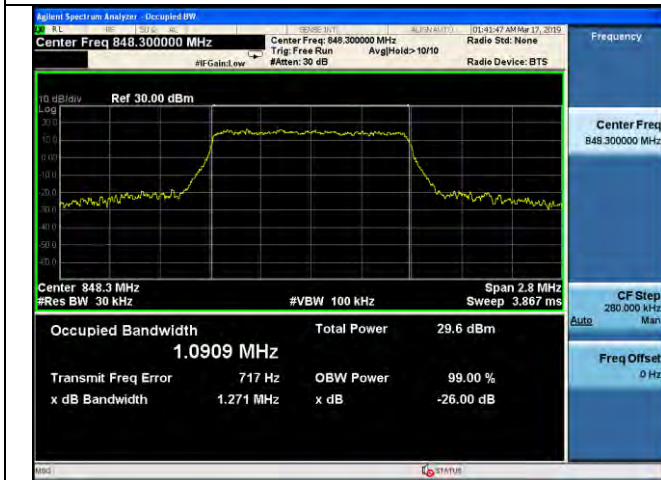

LTE Band 26 _ 99% Bandwidth & 26dB Bandwidth

1.4MHz / QPSK / High Channel

1.4MHz / 16QAM / High Channel

1.4MHz / 64QAM / High Channel

3MHz / QPSK / Low Channel

3MHz / 16QAM / Low Channel

3MHz / 64QAM / Low Channel

LTE Band 26 _ 99% Bandwidth & 26dB Bandwidth

3MHz / QPSK / Middle Channel

3MHz / 16QAM / Middle Channel

3MHz / 64QAM / Middle Channel

3MHz / QPSK / High Channel

3MHz / 16QAM / High Channel

3MHz / 64QAM / High Channel