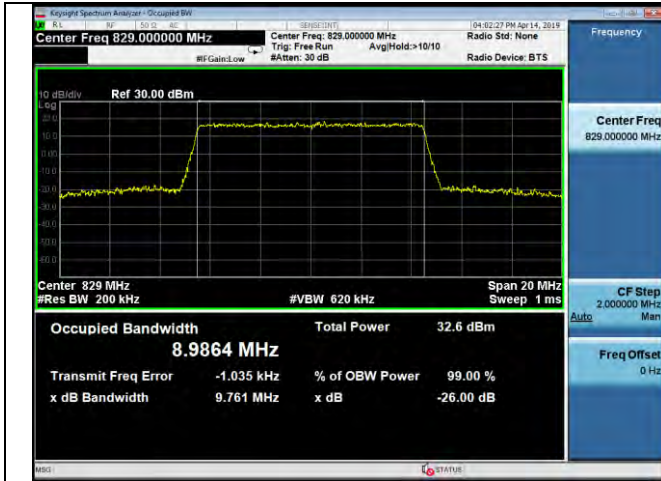

LTE Band 26 _ 99% Bandwidth & 26dB Bandwidth

5MHz / QPSK / High Channel

5MHz / 16QAM / High Channel

5MHz / 64QAM / High Channel

10MHz / QPSK / Low Channel

10MHz / 16QAM / Low Channel

10MHz / 64QAM / Low Channel

LTE Band 26 _ 99% Bandwidth & 26dB Bandwidth

10MHz / QPSK / Middle Channel

10MHz / 16QAM / Middle Channel

10MHz / 64QAM / Middle Channel

10MHz / QPSK / High Channel

10MHz / 16QAM / High Channel

10MHz / 64QAM / High Channel