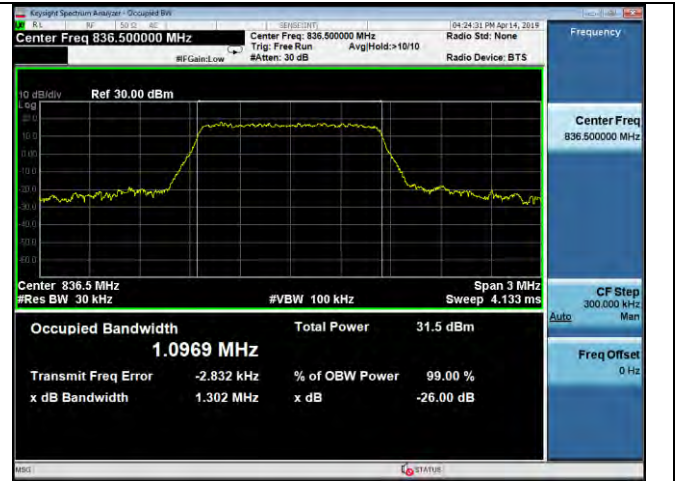

LTE Band 26 _ 99% Bandwidth & 26dB Bandwidth

1.4MHz / QPSK / Low Channel

1.4MHz / 16QAM / Low Channel

1.4MHz / 64QAM / Low Channel

1.4MHz / QPSK / Middle Channel

1.4MHz / 16QAM / Middle Channel

1.4MHz / 64QAM / Middle Channel

LTE Band 26 _ 99% Bandwidth & 26dB Bandwidth

1.4MHz / QPSK / High Channel

1.4MHz / 16QAM / High Channel

1.4MHz / 64QAM / High Channel

3MHz / QPSK / Low Channel

3MHz / 16QAM / Low Channel

3MHz / 64QAM / Low Channel