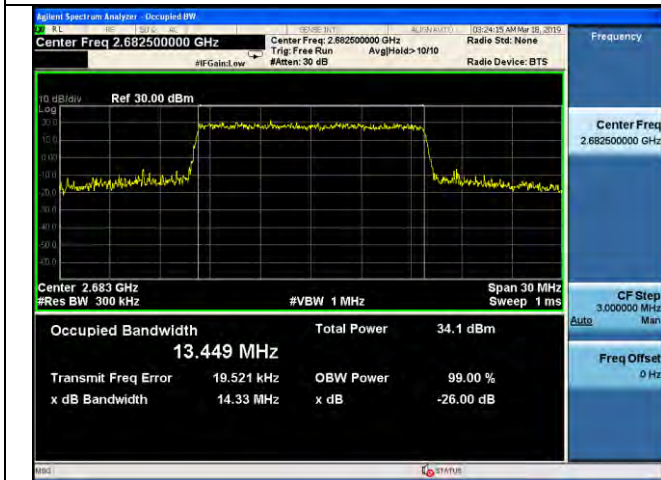

15MHz / 64QAM / High Channel