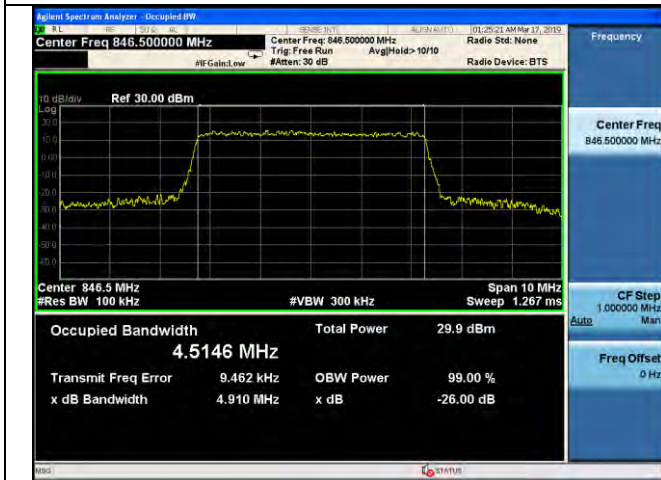

LTE Band 26 _ 99% Bandwidth & 26dB Bandwidth

5MHz / QPSK / High Channel

5MHz / 16QAM / High Channel

5MHz / 64QAM / High Channel

10MHz / QPSK / Low Channel

10MHz / 16QAM / Low Channel

10MHz / 64QAM / Low Channel

LTE Band 26 _ 99% Bandwidth & 26dB Bandwidth

10MHz / QPSK / Middle Channel

10MHz / 16QAM / Middle Channel

10MHz / 64QAM / Middle Channel

10MHz / QPSK / High Channel

10MHz / 16QAM / High Channel

10MHz / 64QAM / High Channel