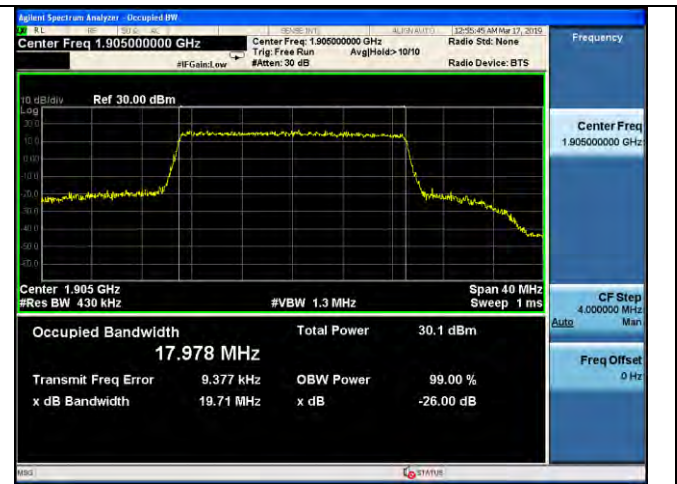

LTE Band 25 _ 99% Bandwidth & 26dB Bandwidth

20MHz / QPSK / Middle Channel

20MHz / 16QAM / Middle Channel

20MHz / 64QAM / Middle Channel

20MHz / QPSK / High Channel

20MHz / 16QAM / High Channel

20MHz / 64QAM / High Channel

LTE Band 26 _ 99% Bandwidth & 26dB Bandwidth

1.4MHz / QPSK / Low Channel

1.4MHz / 16QAM / Low Channel

1.4MHz / 64QAM / Low Channel

1.4MHz / QPSK / Middle Channel

1.4MHz / 16QAM / Middle Channel

1.4MHz / 64QAM / Middle Channel