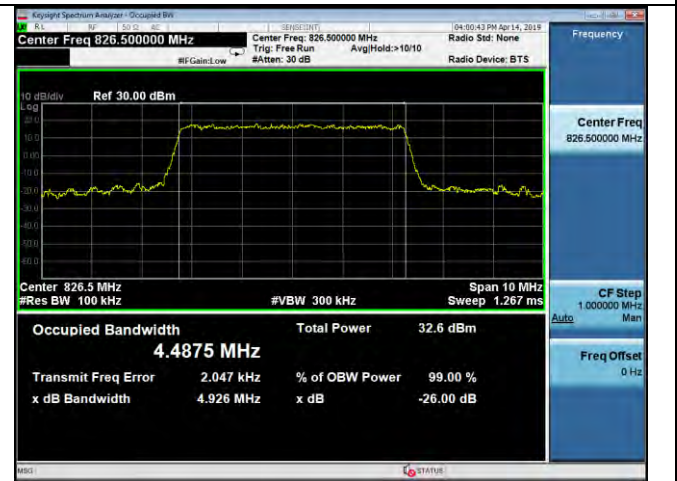

LTE Band 26 _ 99% Bandwidth & 26dB Bandwidth

3MHz / QPSK / Middle Channel

3MHz / 16QAM / Middle Channel

3MHz / 64QAM / Middle Channel

3MHz / QPSK / High Channel

3MHz / 16QAM / High Channel

3MHz / 64QAM / High Channel

LTE Band 26 _ 99% Bandwidth & 26dB Bandwidth

5MHz / QPSK / Low Channel

5MHz / 16QAM / Low Channel

5MHz / 64QAM / Low Channel

5MHz / QPSK / Middle Channel

5MHz / 16QAM / Middle Channel

5MHz / 64QAM / Middle Channel