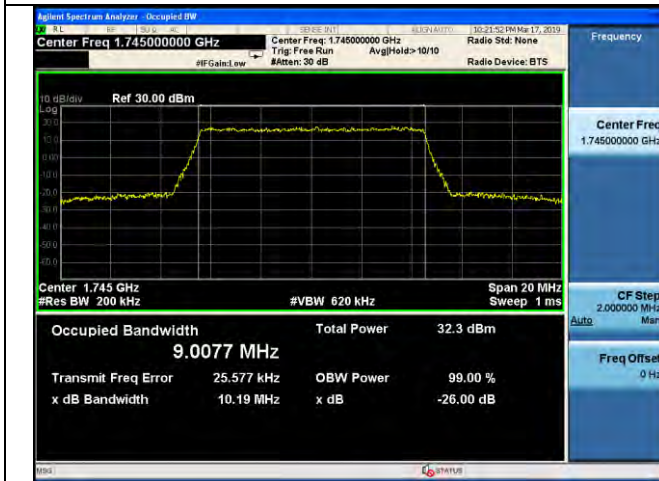

5MHz / 64QAM / High Channel

10MHz / QPSK / Low Channel

10MHz / 16QAM / Low Channel

10MHz / 64QAM / Low Channel

LTE Band 66 _ 99% Bandwidth & 26dB Bandwidth

10MHz / QPSK / Middle Channel

10MHz / 16QAM / Middle Channel

10MHz / 64QAM / Middle Channel

10MHz / QPSK / High Channel

10MHz / 16QAM / High Channel

10MHz / 64QAM / High Channel

LTE Band 66 _ 99% Bandwidth & 26dB Bandwidth

15MHz / QPSK / Low Channel

15MHz / 16QAM / Low Channel