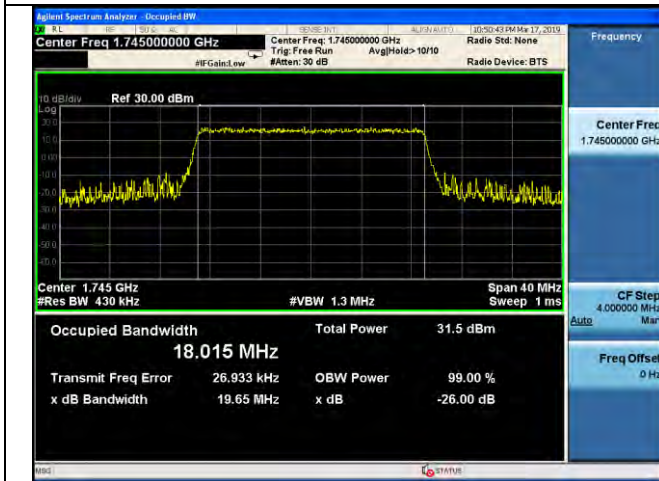

15MHz / 64QAM / High Channel

20MHz / QPSK / Low Channel

20MHz / 16QAM / Low Channel

20MHz / 64QAM / Low Channel

LTE Band 66 _ 99% Bandwidth & 26dB Bandwidth

20MHz / QPSK / Middle Channel

20MHz / 16QAM / Middle Channel