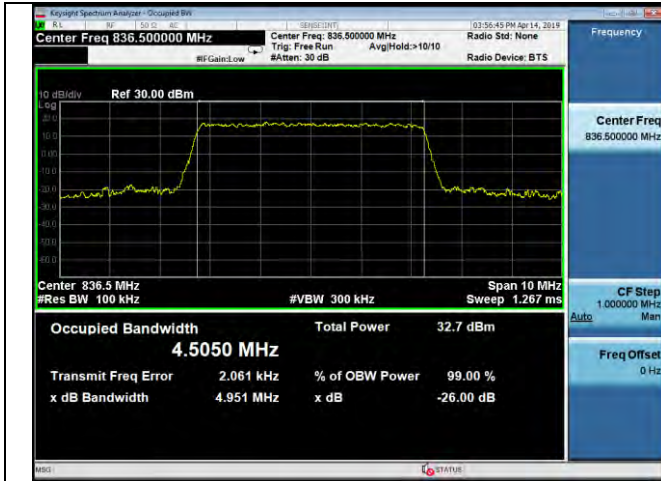

LTE Band 26 _ 99% Bandwidth & 26dB Bandwidth

5MHz / QPSK / Low Channel

5MHz / 16QAM / Low Channel

5MHz / 64QAM / Low Channel

5MHz / QPSK / Middle Channel

5MHz / 16QAM / Middle Channel

5MHz / 64QAM / Middle Channel

LTE Band 26 _ 99% Bandwidth & 26dB Bandwidth

5MHz / QPSK / High Channel

5MHz / 16QAM / High Channel

5MHz / 64QAM / High Channel

10MHz / QPSK / Low Channel

10MHz / 16QAM / Low Channel

10MHz / 64QAM / Low Channel