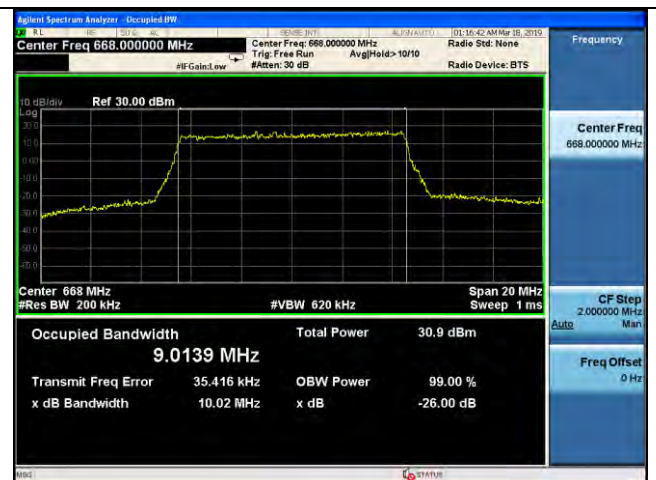

5MHz / 64QAM / High Channel

10MHz / QPSK / Low Channel

10MHz / 16QAM / Low Channel

10MHz / 64QAM / Low Channel

LTE Band 71 _ 99% Bandwidth & 26dB Bandwidth

10MHz / QPSK / Middle Channel

10MHz / 16QAM / Middle Channel