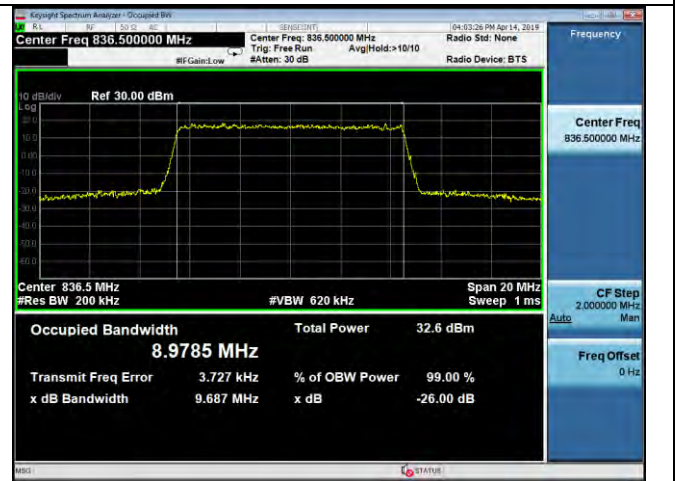

LTE Band 26 _ 99% Bandwidth & 26dB Bandwidth

5MHz / QPSK / High Channel

5MHz / 16QAM / High Channel

5MHz / 64QAM / High Channel

10MHz / QPSK / Low Channel

10MHz / 16QAM / Low Channel

10MHz / 64QAM / Low Channel

LTE Band 26 _ 99% Bandwidth & 26dB Bandwidth

10MHz / QPSK / Middle Channel

10MHz / 16QAM / Middle Channel

10MHz / 64QAM / Middle Channel

10MHz / QPSK / High Channel

10MHz / 16QAM / High Channel

10MHz / 64QAM / High Channel