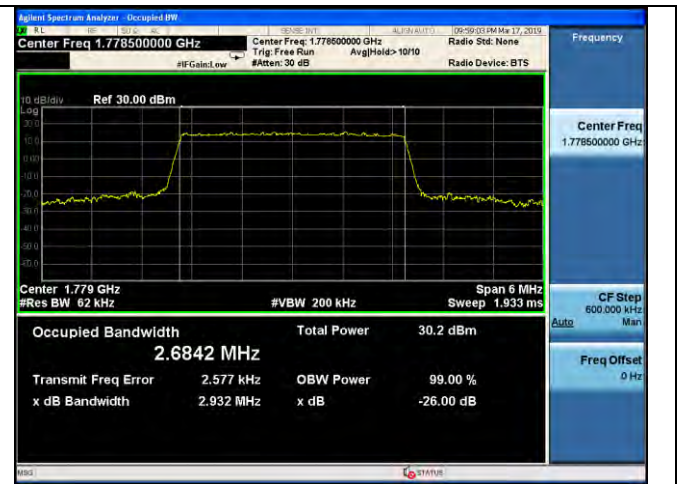

3MHz / 64QAM / Middle Channel

3MHz / QPSK / High Channel

3MHz / 16QAM / High Channel

3MHz / 64QAM / High Channel

LTE Band 66 _ 99% Bandwidth & 26dB Bandwidth

5MHz / QPSK / Low Channel

5MHz / 16QAM / Low Channel