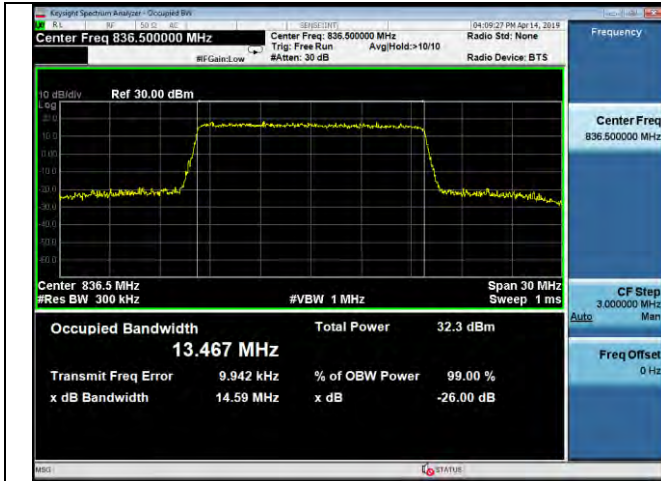

LTE Band 26 _ 99% Bandwidth & 26dB Bandwidth

15MHz / QPSK / Low Channel

15MHz / 16QAM / Low Channel

15MHz / 64QAM / Low Channel

15MHz / QPSK / Middle Channel

15MHz / 16QAM / Middle Channel

15MHz / 64QAM / Middle Channel