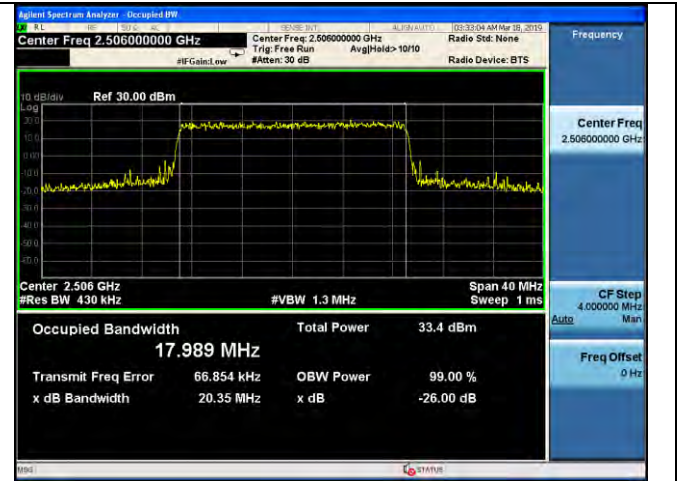

15MHz / 64QAM / High Channel

20MHz / QPSK / Low Channel

20MHz / 16QAM / Low Channel

20MHz / 64QAM / Low Channel

LTE Band 41 _ 99% Bandwidth & 26dB Bandwidth

20MHz / QPSK / Middle Channel

20MHz / 16QAM / Middle Channel

20MHz / 64QAM / Middle Channel

20MHz / QPSK / High Channel

20MHz / 16QAM / High Channel

20MHz / 64QAM / High Channel

LTE Band 66 _ 99% Bandwidth & 26dB Bandwidth

1.4MHz / QPSK / Low Channel

1.4MHz / 16QAM / Low Channel