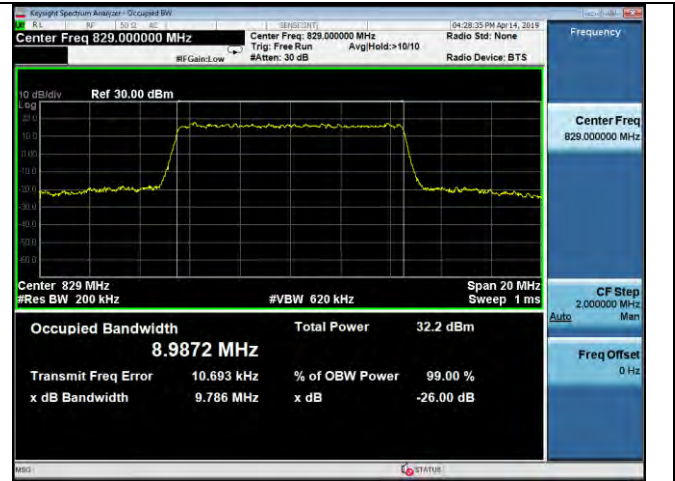

LTE Band 26 _ 99% Bandwidth & 26dB Bandwidth

5MHz / QPSK / High Channel

5MHz / 16QAM / High Channel

5MHz / 64QAM / High Channel

10MHz / QPSK / Low Channel

10MHz / 16QAM / Low Channel

10MHz / 64QAM / Low Channel

LTE Band 26 _ 99% Bandwidth & 26dB Bandwidth

10MHz / QPSK / Middle Channel

10MHz / 16QAM / Middle Channel

10MHz / 64QAM / Middle Channel

10MHz / QPSK / High Channel

10MHz / 16QAM / High Channel

10MHz / 64QAM / High Channel