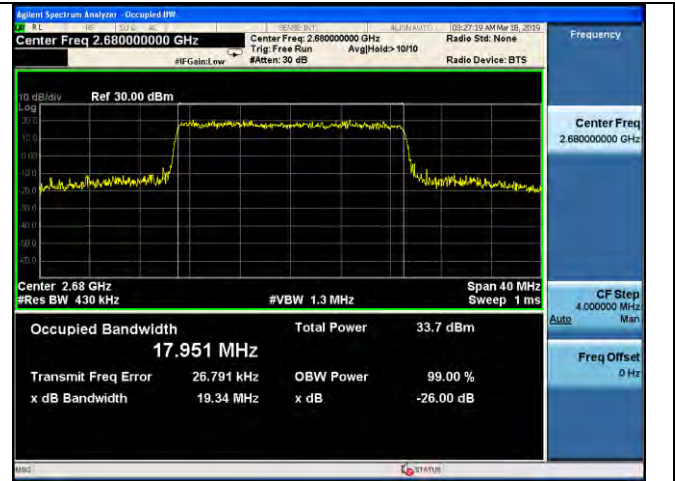

20MHz / 64QAM / Middle Channel

20MHz / QPSK / High Channel

20MHz / 16QAM / High Channel

20MHz / 64QAM / High Channel

LTE Band 66 _ 99% Bandwidth & 26dB Bandwidth

1.4MHz / QPSK / Low Channel

1.4MHz / 16QAM / Low Channel

1.4MHz / 64QAM / Low Channel

1.4MHz / QPSK / Middle Channel

1.4MHz / 16QAM / Middle Channel

1.4MHz / 64QAM / Middle Channel

LTE Band 66 _ 99% Bandwidth & 26dB Bandwidth

1.4MHz / QPSK / High Channel

1.4MHz / 16QAM / High Channel