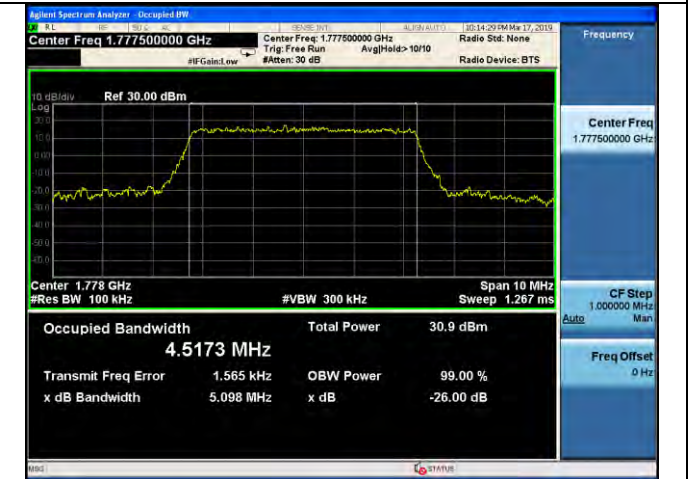

3MHz / 64QAM / Middle Channel

3MHz / QPSK / High Channel

3MHz / 16QAM / High Channel

3MHz / 64QAM / High Channel

LTE Band 66 _ 99% Bandwidth & 26dB Bandwidth

5MHz / QPSK / Low Channel

5MHz / 16QAM / Low Channel

5MHz / 64QAM / Low Channel

5MHz / QPSK / Middle Channel

5MHz / 16QAM / Middle Channel

5MHz / 64QAM / Middle Channel

LTE Band 66 _ 99% Bandwidth & 26dB Bandwidth

5MHz / QPSK / High Channel

5MHz / 16QAM / High Channel

5MHz / 64QAM / High Channel

10MHz / QPSK / Low Channel

10MHz / 16QAM / Low Channel

10MHz / 64QAM / Low Channel

LTE Band 66 _ 99% Bandwidth & 26dB Bandwidth

10MHz / QPSK / Middle Channel

10MHz / 16QAM / Middle Channel