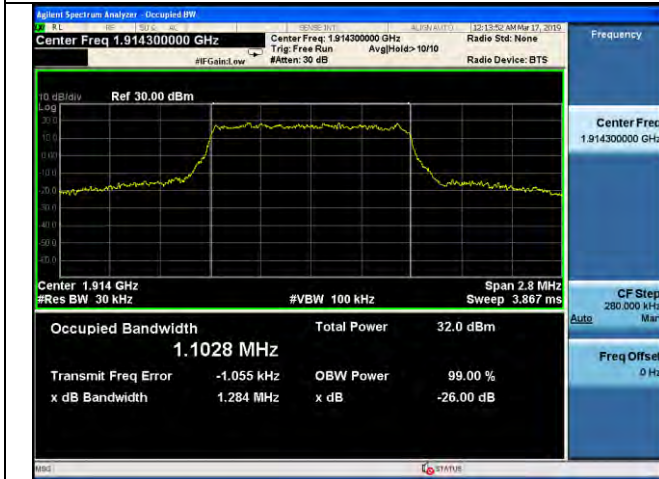

10MHz / 16QAM / Middle Channel

10MHz / 64QAM / Middle Channel

10MHz / QPSK / High Channel

10MHz / 16QAM / High Channel

10MHz / 64QAM / High Channel

LTE Band 25 _ 99% Bandwidth & 26dB Bandwidth

1.4MHz / QPSK / Low Channel

1.4MHz / 16QAM / Low Channel

1.4MHz / 64QAM / Low Channel

1.4MHz / QPSK / Middle Channel

1.4MHz / 16QAM / Middle Channel

1.4MHz / 64QAM / Middle Channel

LTE Band 25 _ 99% Bandwidth & 26dB Bandwidth

1.4MHz / QPSK / High Channel

1.4MHz / 16QAM / High Channel

1.4MHz / 64QAM / High Channel

3MHz / QPSK / Low Channel

3MHz / 16QAM / Low Channel

3MHz / 64QAM / Low Channel

LTE Band 25 _ 99% Bandwidth & 26dB Bandwidth

3MHz / QPSK / Middle Channel