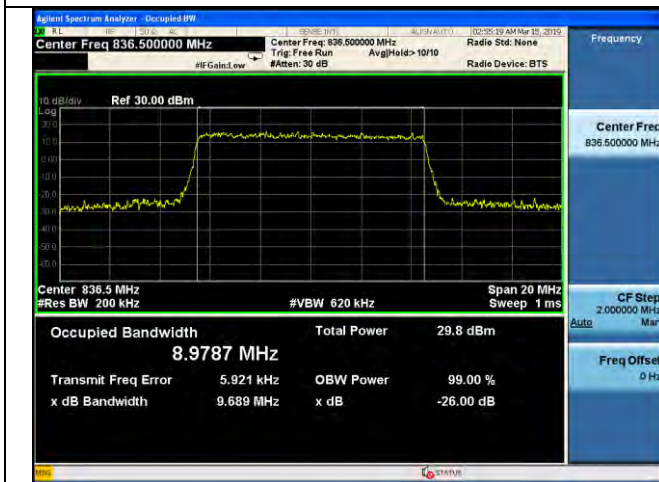

LTE Band 5 _ 99% Bandwidth & 26dB Bandwidth

5MHz / QPSK / High Channel

5MHz / 16QAM / High Channel

5MHz / 64QAM / High Channel

10MHz / QPSK / Low Channel

10MHz / 16QAM / Low Channel

10MHz / 64QAM / Low Channel

LTE Band 5 _ 99% Bandwidth & 26dB Bandwidth

10MHz / QPSK / Middle Channel

10MHz / 16QAM / Middle Channel

10MHz / 64QAM / Middle Channel

10MHz / QPSK / High Channel

10MHz / 16QAM / High Channel

10MHz / 64QAM / High Channel

LTE Band 7 _ 99% Bandwidth & 26dB Bandwidth

5MHz / QPSK / Low Channel

5MHz / 16QAM / Low Channel

5MHz / 64QAM / Low Channel

5MHz / QPSK / Middle Channel

5MHz / 16QAM / Middle Channel

5MHz / 64QAM / Middle Channel