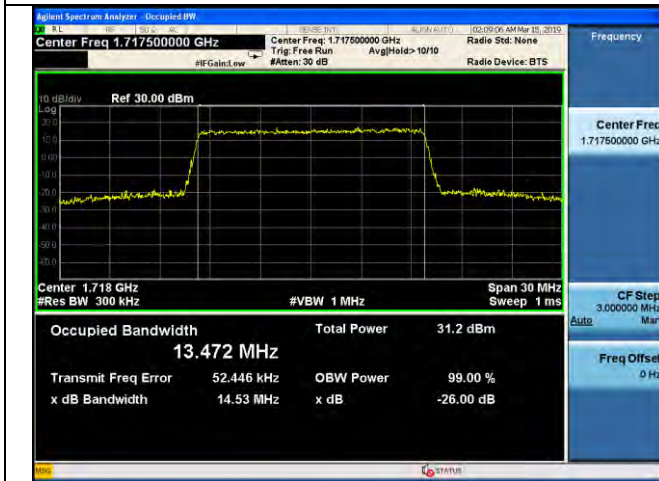

LTE Band 4 _ 99% Bandwidth & 26dB Bandwidth

10MHz / QPSK / Middle Channel

10MHz / 16QAM / Middle Channel

10MHz / 64QAM / Middle Channel

10MHz / QPSK / High Channel

10MHz / 16QAM / High Channel

10MHz / 64QAM / High Channel

LTE Band 4 _ 99% Bandwidth & 26dB Bandwidth

15MHz / QPSK / Low Channel

15MHz / 16QAM / Low Channel

15MHz / 64QAM / Low Channel

15MHz / QPSK / Middle Channel

15MHz / 16QAM / Middle Channel

15MHz / 64QAM / Middle Channel