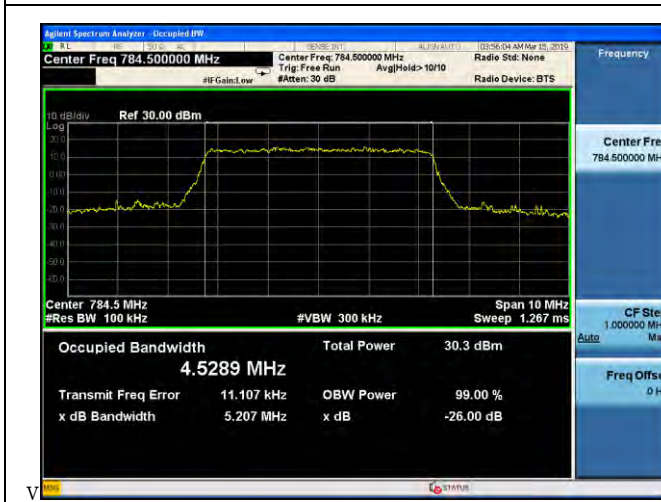

LTE Band 13 _ 99% Bandwidth & 26dB Bandwidth

5MHz / QPSK / High Channel

5MHz / 16QAM / High Channel

5MHz / 64QAM / High Channel

10MHz / QPSK / Middle Channel

LTE Band 17 _ 99% Bandwidth & 26dB Bandwidth

5MHz / QPSK / High Channel