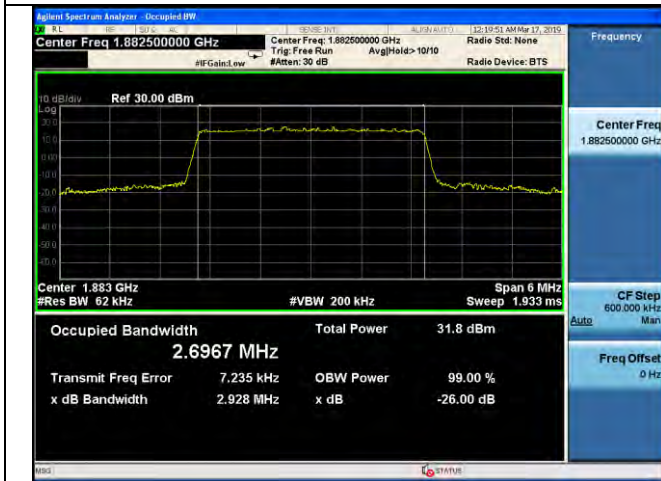

1.4MHz / 16QAM / High Channel

1.4MHz / 64QAM / High Channel

3MHz / QPSK / Low Channel

3MHz / 16QAM / Low Channel

3MHz / 64QAM / Low Channel

LTE Band 25 _ 99% Bandwidth & 26dB Bandwidth

3MHz / QPSK / Middle Channel