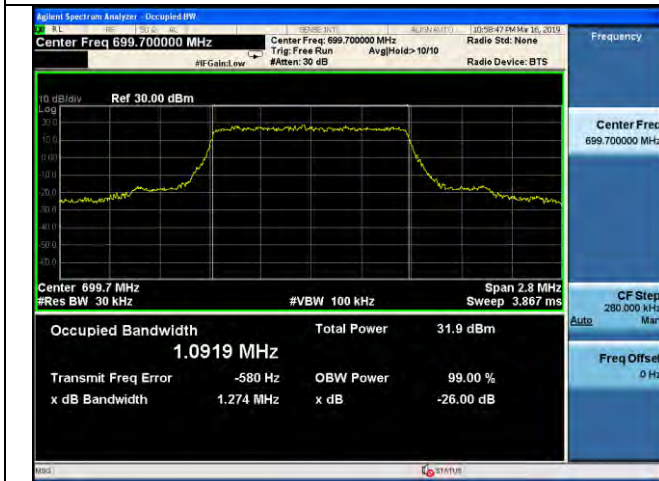

LTE Band 7 _ 99% Bandwidth & 26dB Bandwidth

15MHz / QPSK / High Channel

15MHz / 16QAM / High Channel

15MHz / 64QAM / High Channel

20MHz / QPSK / Low Channel

20MHz / 16QAM / Low Channel

20MHz / 64QAM / Low Channel

LTE Band 7 _ 99% Bandwidth & 26dB Bandwidth

20MHz / QPSK / Middle Channel

20MHz / 16QAM / Middle Channel

20MHz / 64QAM / Middle Channel

20MHz / QPSK / High Channel

20MHz / 16QAM / High Channel

20MHz / 64QAM / High Channel

LTE Band 12 _ 99% Bandwidth & 26dB Bandwidth

1.4MHz / QPSK / Low Channel

1.4MHz / 16QAM / Low Channel

1.4MHz / 64QAM / Low Channel

1.4MHz / QPSK / Middle Channel

1.4MHz / 16QAM / Middle Channel

1.4MHz / 64QAM / Middle Channel