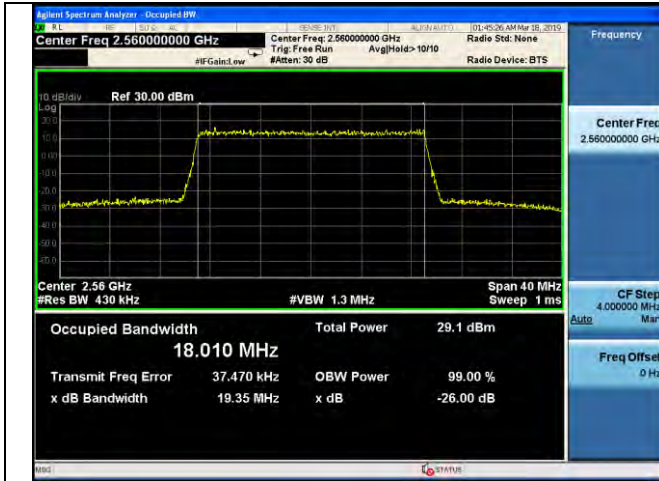

LTE Band 7 _ 99% Bandwidth & 26dB Bandwidth

20MHz / QPSK / Middle Channel

20MHz / 16QAM / Middle Channel

20MHz / 64QAM / Middle Channel

20MHz / QPSK / High Channel

20MHz / 16QAM / High Channel

20MHz / 64QAM / High Channel