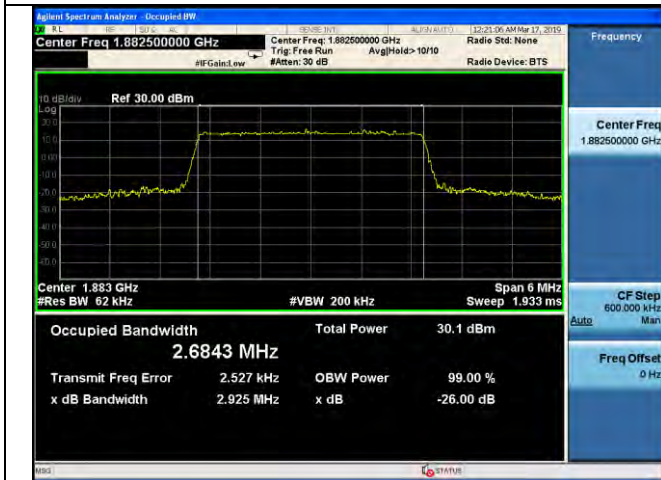

3MHz / 64QAM / Middle Channel