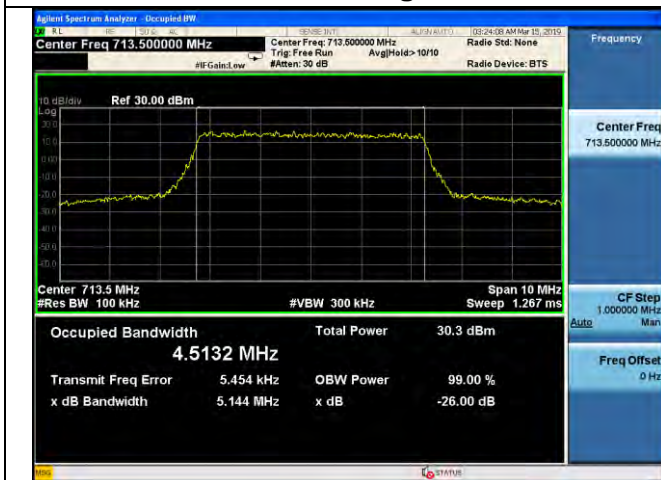

5MHz / 64QAM / High Channel