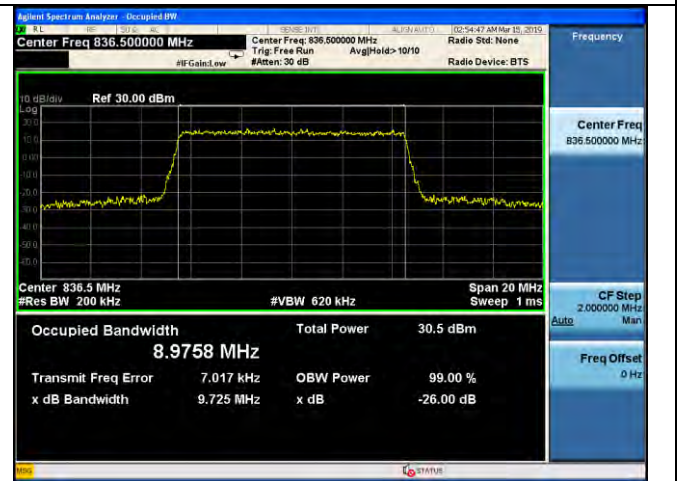

LTE Band 5 _ 99% Bandwidth & 26dB Bandwidth

5MHz / QPSK / Low Channel

5MHz / 16QAM / Low Channel

5MHz / 64QAM / Low Channel

5MHz / QPSK / Middle Channel

5MHz / 16QAM / Middle Channel

5MHz / 64QAM / Middle Channel

LTE Band 5 _ 99% Bandwidth & 26dB Bandwidth

5MHz / QPSK / High Channel

5MHz / 16QAM / High Channel

5MHz / 64QAM / High Channel

10MHz / QPSK / Low Channel

10MHz / 16QAM / Low Channel

10MHz / 64QAM / Low Channel

LTE Band 5 _ 99% Bandwidth & 26dB Bandwidth

10MHz / QPSK / Middle Channel

10MHz / 16QAM / Middle Channel

10MHz / 64QAM / Middle Channel

10MHz / QPSK / High Channel

10MHz / 16QAM / High Channel

10MHz / 64QAM / High Channel