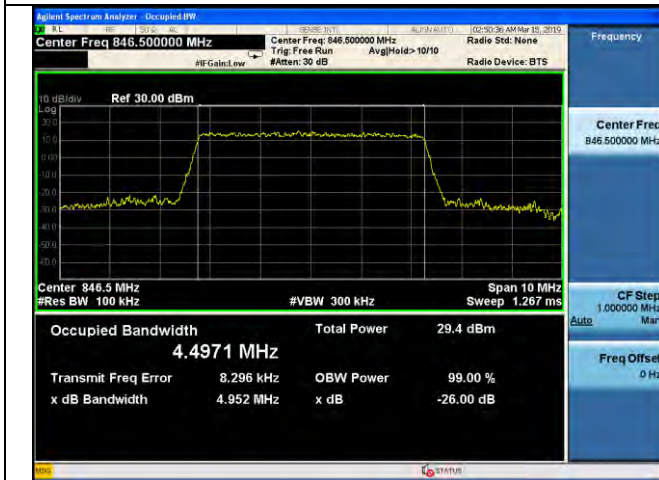

LTE Band 5 _ 99% Bandwidth & 26dB Bandwidth

5MHz / QPSK / Low Channel

5MHz / 16QAM / Low Channel

5MHz / 64QAM / Low Channel

5MHz / QPSK / Middle Channel

5MHz / 16QAM / Middle Channel

5MHz / 64QAM / Middle Channel

LTE Band 5 _ 99% Bandwidth & 26dB Bandwidth

5MHz / QPSK / High Channel

5MHz / 16QAM / High Channel

5MHz / 64QAM / High Channel

10MHz / QPSK / Low Channel

10MHz / 16QAM / Low Channel

10MHz / 64QAM / Low Channel

LTE Band 5 _ 99% Bandwidth & 26dB Bandwidth

10MHz / QPSK / Middle Channel

10MHz / 16QAM / Middle Channel

10MHz / 64QAM / Middle Channel

10MHz / QPSK / High Channel

10MHz / 16QAM / High Channel

10MHz / 64QAM / High Channel