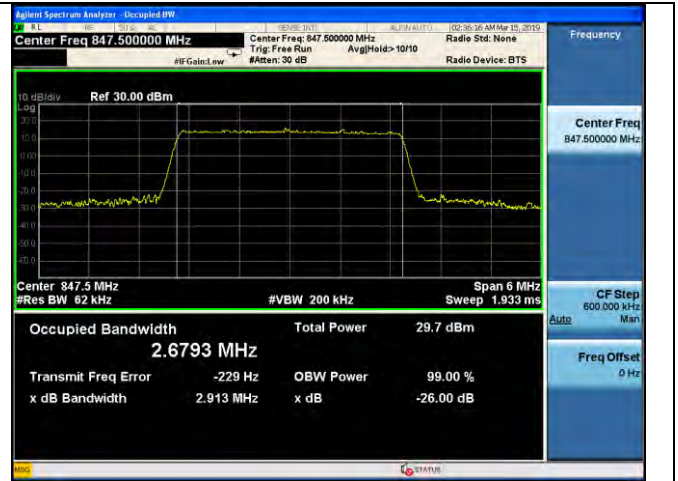

LTE Band 5 _ 99% Bandwidth & 26dB Bandwidth

1.4MHz / QPSK / High Channel

1.4MHz / 16QAM / High Channel

1.4MHz / 64QAM / High Channel

3MHz / QPSK / Low Channel

3MHz / 16QAM / Low Channel

3MHz / 64QAM / Low Channel

LTE Band 5 _ 99% Bandwidth & 26dB Bandwidth

3MHz / QPSK / Middle Channel

3MHz / 16QAM / Middle Channel

3MHz / 64QAM / Middle Channel

3MHz / QPSK / High Channel

3MHz / 16QAM / High Channel

3MHz / 64QAM / High Channel

LTE Band 5 _ 99% Bandwidth & 26dB Bandwidth

5MHz / QPSK / Low Channel

5MHz / 16QAM / Low Channel

5MHz / 64QAM / Low Channel

5MHz / QPSK / Middle Channel

5MHz / 16QAM / Middle Channel

5MHz / 64QAM / Middle Channel