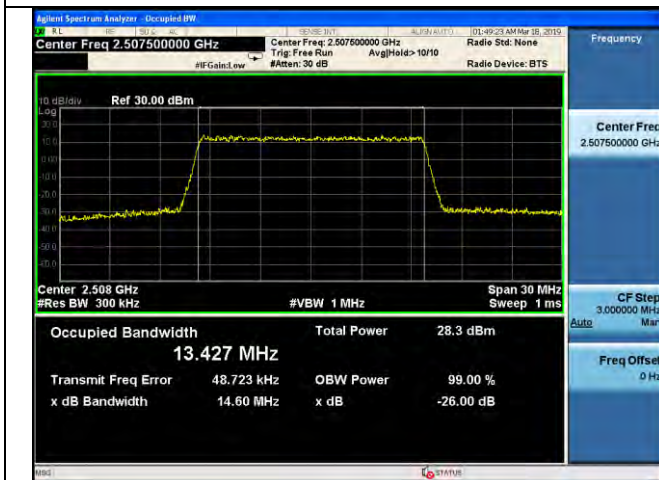

LTE Band 7 _ 99% Bandwidth & 26dB Bandwidth

15MHz / QPSK / Low Channel

15MHz / 16QAM / Low Channel

15MHz / 64QAM / Low Channel

15MHz / QPSK / Middle Channel

15MHz / 16QAM / Middle Channel

15MHz / 64QAM / Middle Channel

LTE Band 7 _ 99% Bandwidth & 26dB Bandwidth

15MHz / QPSK / High Channel

15MHz / 16QAM / High Channel

15MHz / 64QAM / High Channel

20MHz / QPSK / Low Channel

20MHz / 16QAM / Low Channel

20MHz / 64QAM / Low Channel