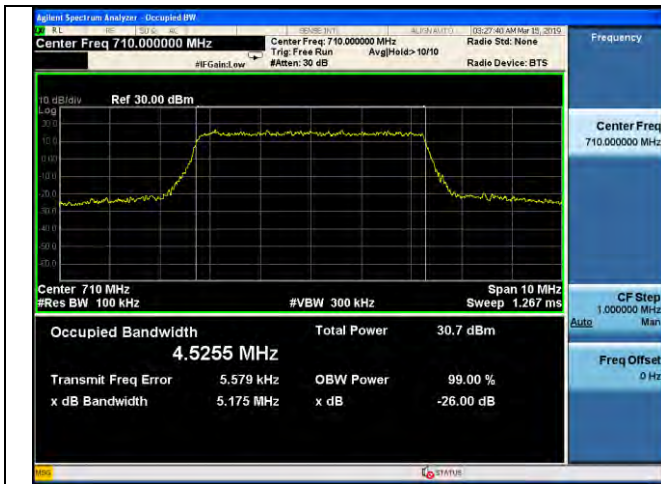

LTE Band 13 _ 99% Bandwidth & 26dB Bandwidth

5MHz / QPSK / High Channel

5MHz / 16QAM / High Channel

5MHz / 64QAM / High Channel

10MHz / QPSK / Middle Channel

LTE Band 17 _ 99% Bandwidth & 26dB Bandwidth

5MHz / QPSK / High Channel