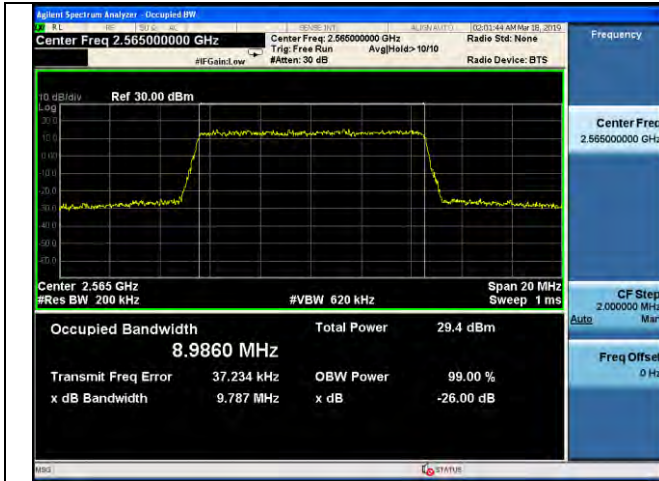

LTE Band 7 _ 99% Bandwidth & 26dB Bandwidth

10MHz / QPSK / Middle Channel

10MHz / 16QAM / Middle Channel

10MHz / 64QAM / Middle Channel

10MHz / QPSK / High Channel

10MHz / 16QAM / High Channel

10MHz / 64QAM / High Channel

LTE Band 7 _ 99% Bandwidth & 26dB Bandwidth

15MHz / QPSK / Low Channel

15MHz / 16QAM / Low Channel

15MHz / 64QAM / Low Channel

15MHz / QPSK / Middle Channel

15MHz / 16QAM / Middle Channel

15MHz / 64QAM / Middle Channel