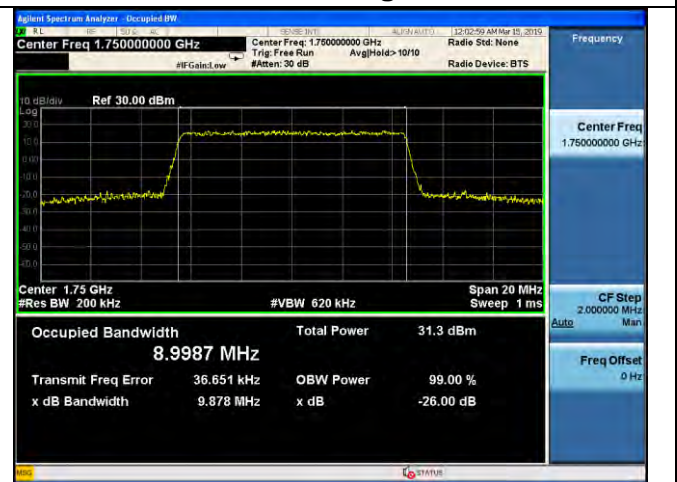

LTE Band 4 _ 99% Bandwidth & 26dB Bandwidth

10MHz / QPSK / Middle Channel

10MHz / 16QAM / Middle Channel

10MHz / 64QAM / Middle Channel

10MHz / QPSK / High Channel

10MHz / 16QAM / High Channel

10MHz / 64QAM / High Channel

LTE Band 4 _ 99% Bandwidth & 26dB Bandwidth

15MHz / QPSK / Low Channel

15MHz / 16QAM / Low Channel

15MHz / 64QAM / Low Channel

15MHz / QPSK / Middle Channel

15MHz / 16QAM / Middle Channel

15MHz / 64QAM / Middle Channel