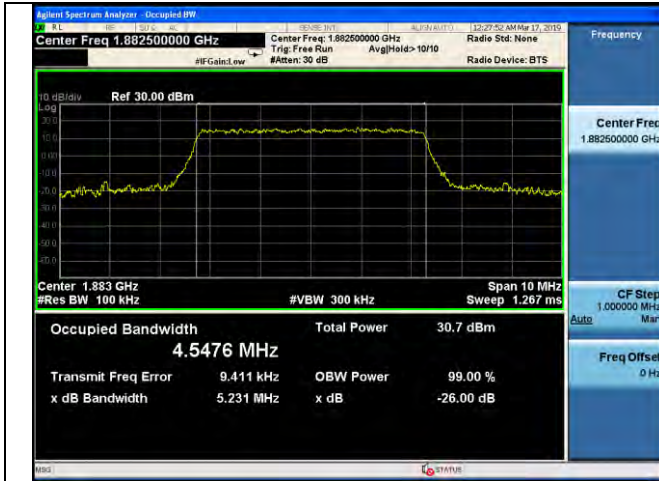

5MHz / 16QAM / Low Channel

5MHz / 64QAM / Low Channel

5MHz / QPSK / Middle Channel

5MHz / 16QAM / Middle Channel

5MHz / 64QAM / Middle Channel

LTE Band 25 _ 99% Bandwidth & 26dB Bandwidth

5MHz / QPSK / High Channel