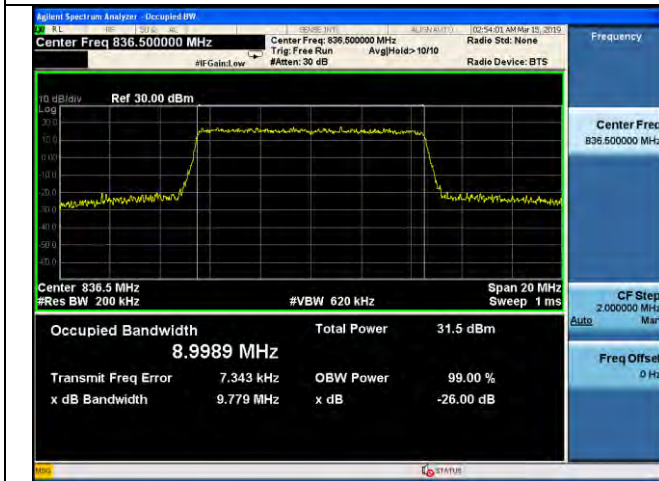

LTE Band 5 _ 99% Bandwidth & 26dB Bandwidth

5MHz / QPSK / Low Channel

5MHz / 16QAM / Low Channel

5MHz / 64QAM / Low Channel

5MHz / QPSK / Middle Channel

5MHz / 16QAM / Middle Channel

5MHz / 64QAM / Middle Channel

LTE Band 5 _ 99% Bandwidth & 26dB Bandwidth

5MHz / QPSK / High Channel

5MHz / 16QAM / High Channel

5MHz / 64QAM / High Channel

10MHz / QPSK / Low Channel

10MHz / 16QAM / Low Channel

10MHz / 64QAM / Low Channel

LTE Band 5 _ 99% Bandwidth & 26dB Bandwidth

10MHz / QPSK / Middle Channel

10MHz / 16QAM / Middle Channel

10MHz / 64QAM / Middle Channel

10MHz / QPSK / High Channel

10MHz / 16QAM / High Channel

10MHz / 64QAM / High Channel