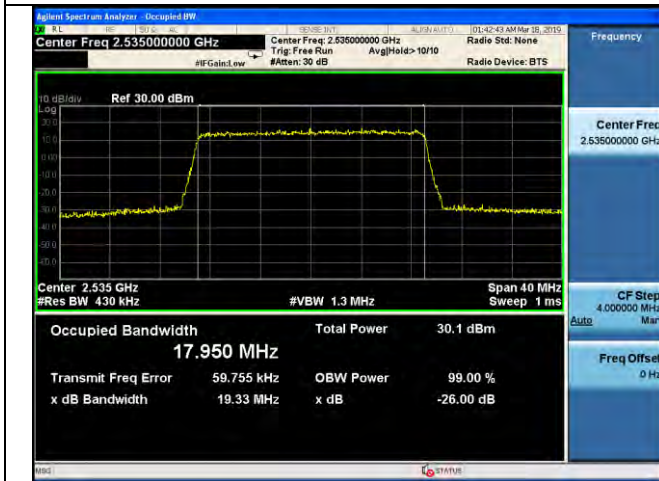

LTE Band 7 _ 99% Bandwidth & 26dB Bandwidth

15MHz / QPSK / High Channel

15MHz / 16QAM / High Channel

15MHz / 64QAM / High Channel

20MHz / QPSK / Low Channel

20MHz / 16QAM / Low Channel

20MHz / 64QAM / Low Channel

LTE Band 7 _ 99% Bandwidth & 26dB Bandwidth

20MHz / QPSK / Middle Channel

20MHz / 16QAM / Middle Channel

20MHz / 64QAM / Middle Channel

20MHz / QPSK / High Channel

20MHz / 16QAM / High Channel

20MHz / 64QAM / High Channel