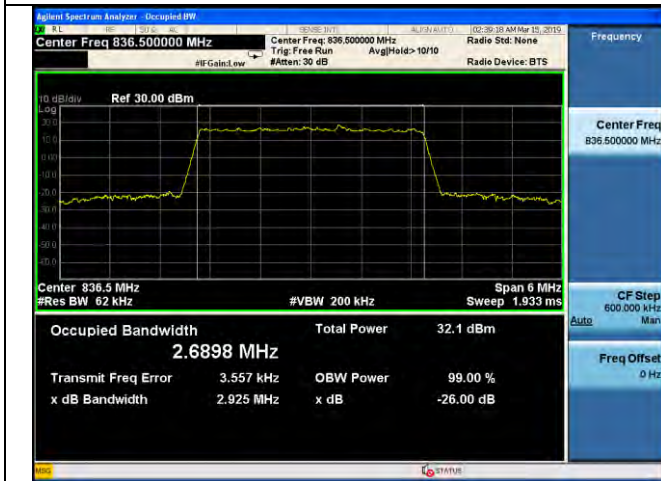

LTE Band 5 _ 99% Bandwidth & 26dB Bandwidth

1.4MHz / QPSK / Low Channel

1.4MHz / 16QAM / Low Channel

1.4MHz / 64QAM / Low Channel

1.4MHz / QPSK / Middle Channel

1.4MHz / 16QAM / Middle Channel

1.4MHz / 64QAM / Middle Channel

LTE Band 5 _ 99% Bandwidth & 26dB Bandwidth

1.4MHz / QPSK / High Channel

1.4MHz / 16QAM / High Channel

1.4MHz / 64QAM / High Channel

3MHz / QPSK / Low Channel

3MHz / 16QAM / Low Channel

3MHz / 64QAM / Low Channel

LTE Band 5 _ 99% Bandwidth & 26dB Bandwidth

3MHz / QPSK / Middle Channel

3MHz / 16QAM / Middle Channel

3MHz / 64QAM / Middle Channel

3MHz / QPSK / High Channel

3MHz / 16QAM / High Channel

3MHz / 64QAM / High Channel