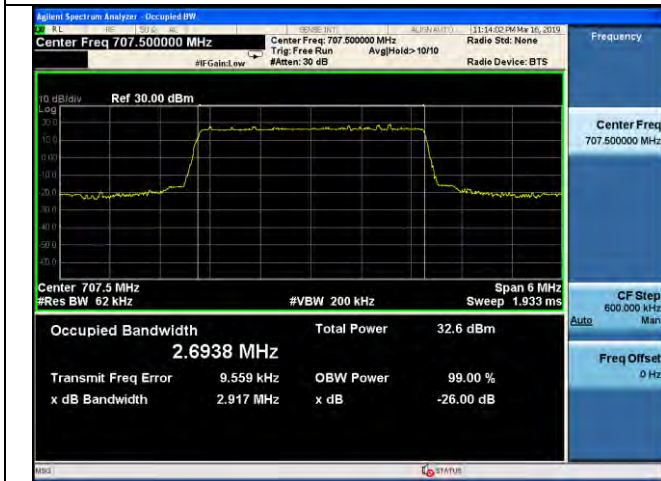

LTE Band 12 _ 99% Bandwidth & 26dB Bandwidth

1.4MHz / QPSK / High Channel

1.4MHz / 16QAM / High Channel

1.4MHz / 64QAM / High Channel

3MHz / QPSK / Low Channel

3MHz / 16QAM / Low Channel

3MHz / 64QAM / Low Channel

LTE Band 12 _ 99% Bandwidth & 26dB Bandwidth

3MHz / QPSK / Middle Channel

3MHz / 16QAM / Middle Channel

3MHz / 64QAM / Middle Channel

3MHz / QPSK / High Channel

3MHz / 16QAM / High Channel

3MHz / 64QAM / High Channel