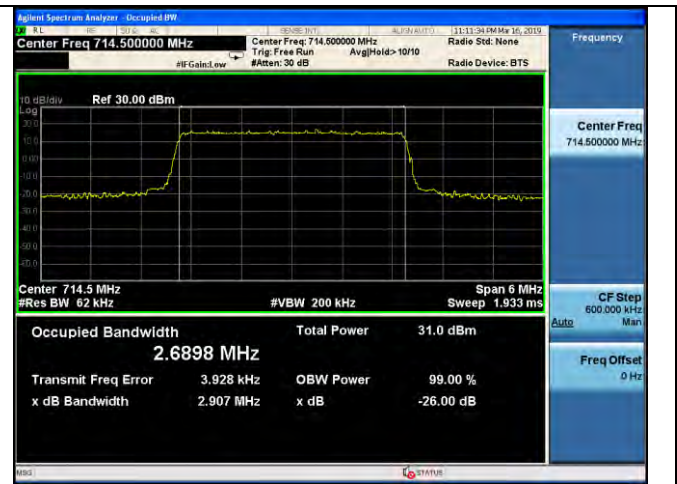

LTE Band 12 _ 99% Bandwidth & 26dB Bandwidth

3MHz / QPSK / Middle Channel

3MHz / 16QAM / Middle Channel

3MHz / 64QAM / Middle Channel

3MHz / QPSK / High Channel

3MHz / 16QAM / High Channel

3MHz / 64QAM / High Channel