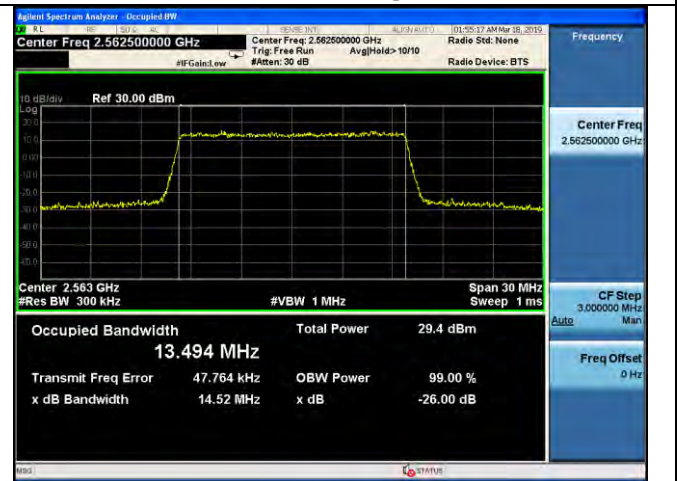

LTE Band 7 _ 99% Bandwidth & 26dB Bandwidth

10MHz / QPSK / Middle Channel

10MHz / 16QAM / Middle Channel

10MHz / 64QAM / Middle Channel

10MHz / QPSK / High Channel

10MHz / 16QAM / High Channel

10MHz / 64QAM / High Channel

LTE Band 7 _ 99% Bandwidth & 26dB Bandwidth

15MHz / QPSK / Low Channel

15MHz / 16QAM / Low Channel

15MHz / 64QAM / Low Channel

15MHz / QPSK / Middle Channel

15MHz / 16QAM / Middle Channel

15MHz / 64QAM / Middle Channel

LTE Band 7 _ 99% Bandwidth & 26dB Bandwidth

15MHz / QPSK / High Channel

15MHz / 16QAM / High Channel

15MHz / 64QAM / High Channel

20MHz / QPSK / Low Channel

20MHz / 16QAM / Low Channel

20MHz / 64QAM / Low Channel