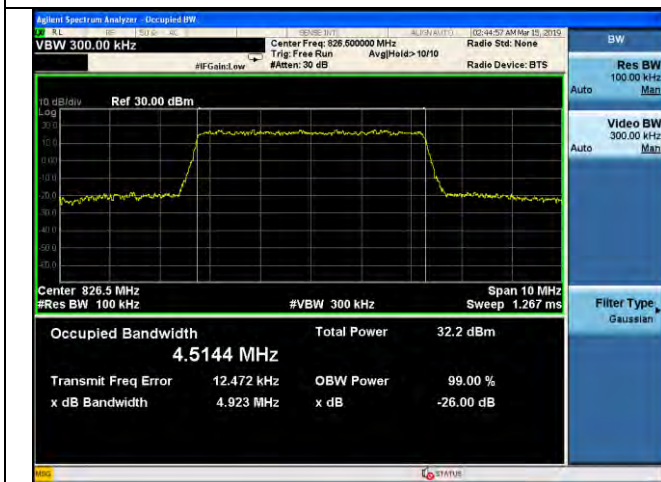

LTE Band 5 _ 99% Bandwidth & 26dB Bandwidth

1.4MHz / QPSK / High Channel

1.4MHz / 16QAM / High Channel

1.4MHz / 64QAM / High Channel

3MHz / QPSK / Low Channel

3MHz / 16QAM / Low Channel

3MHz / 64QAM / Low Channel

LTE Band 5 _ 99% Bandwidth & 26dB Bandwidth

3MHz / QPSK / Middle Channel

3MHz / 16QAM / Middle Channel

3MHz / 64QAM / Middle Channel

3MHz / QPSK / High Channel

3MHz / 16QAM / High Channel

3MHz / 64QAM / High Channel

LTE Band 5 _ 99% Bandwidth & 26dB Bandwidth

5MHz / QPSK / Low Channel

5MHz / 16QAM / Low Channel

5MHz / 64QAM / Low Channel

5MHz / QPSK / Middle Channel

5MHz / 16QAM / Middle Channel

5MHz / 64QAM / Middle Channel