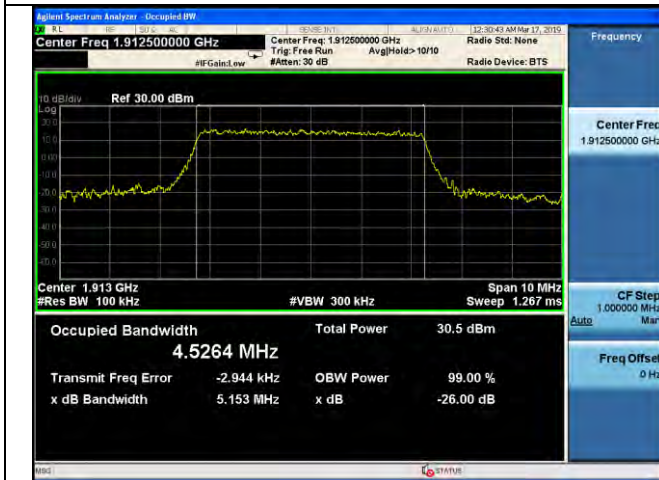

5MHz / 64QAM / High Channel