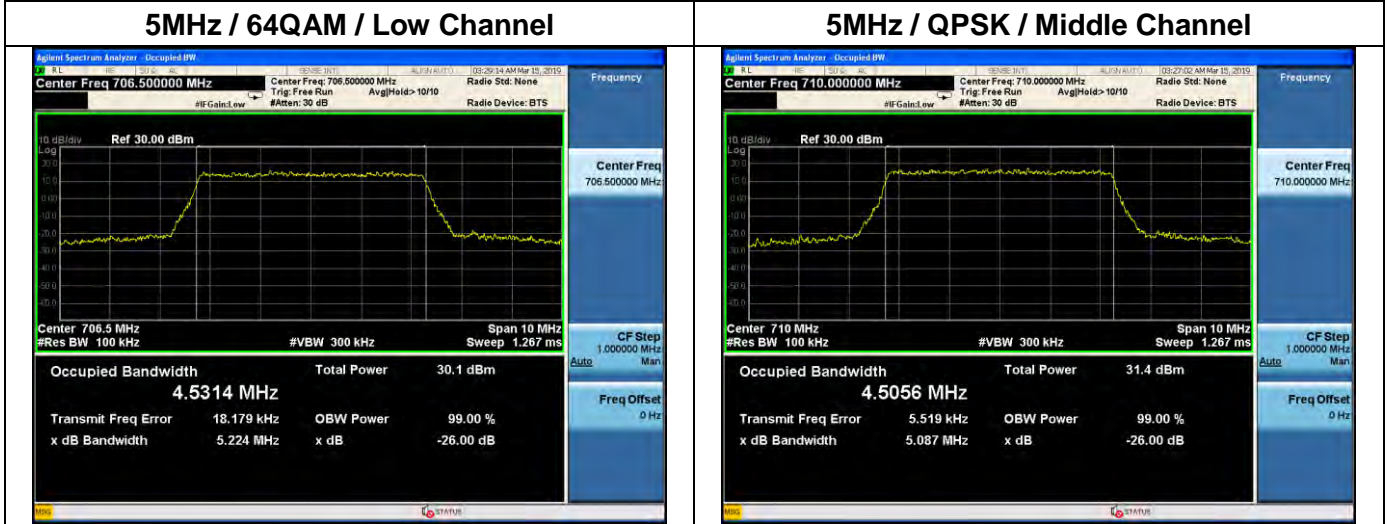

LTE Band 13 _ 99% Bandwidth & 26dB Bandwidth

5MHz / QPSK / Low Channel

5MHz / 16QAM / Low Channel

5MHz / 64QAM / Low Channel

5MHz / QPSK / Middle Channel

5MHz / 16QAM / Middle Channel

5MHz / 64QAM / Middle Channel

LTE Band 13 _ 99% Bandwidth & 26dB Bandwidth

5MHz / QPSK / High Channel

5MHz / 16QAM / High Channel

5MHz / 64QAM / High Channel

10MHz / QPSK / Middle Channel

LTE Band 17 _ 99% Bandwidth & 26dB Bandwidth

5MHz / QPSK / High Channel

5MHz / 16QAM / High Channel

5MHz / 64QAM / High Channel

10MHz / QPSK / Low Channel

10MHz / 16QAM / Low Channel

10MHz / 64QAM / Low Channel

LTE Band 17 _ 99% Bandwidth & 26dB Bandwidth

10MHz / QPSK / Middle Channel