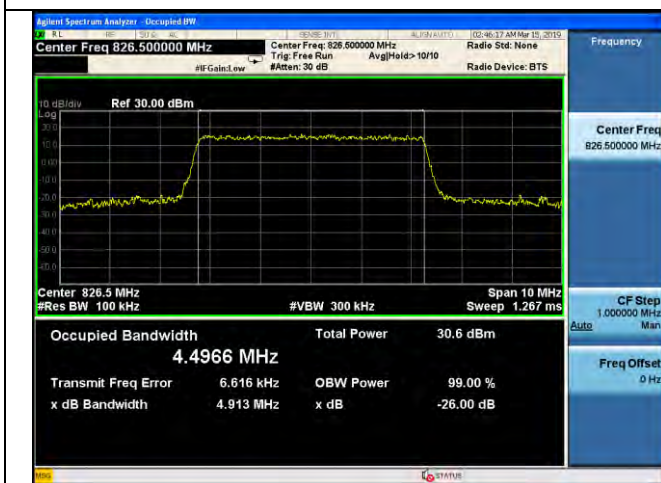

LTE Band 5 _ 99% Bandwidth & 26dB Bandwidth

3MHz / QPSK / Middle Channel

3MHz / 16QAM / Middle Channel

3MHz / 64QAM / Middle Channel

3MHz / QPSK / High Channel

3MHz / 16QAM / High Channel

3MHz / 64QAM / High Channel

LTE Band 5 _ 99% Bandwidth & 26dB Bandwidth

5MHz / QPSK / Low Channel

5MHz / 16QAM / Low Channel

5MHz / 64QAM / Low Channel

5MHz / QPSK / Middle Channel

5MHz / 16QAM / Middle Channel

5MHz / 64QAM / Middle Channel

LTE Band 5 _ 99% Bandwidth & 26dB Bandwidth

5MHz / QPSK / High Channel

5MHz / 16QAM / High Channel

5MHz / 64QAM / High Channel

10MHz / QPSK / Low Channel

10MHz / 16QAM / Low Channel

10MHz / 64QAM / Low Channel