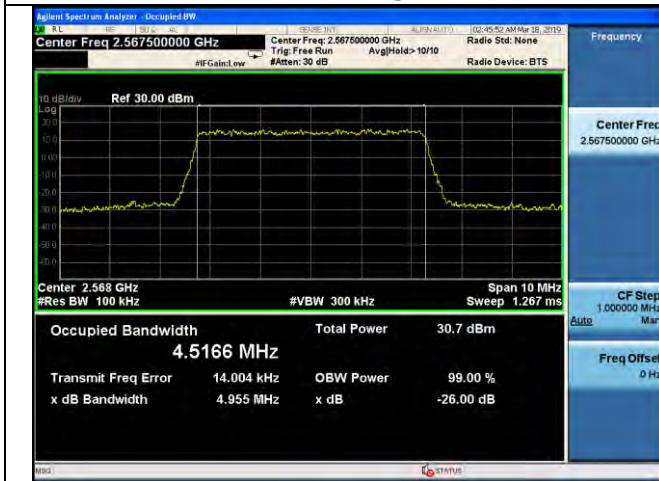

LTE Band 5 _ 99% Bandwidth & 26dB Bandwidth

10MHz / QPSK / Middle Channel

10MHz / 16QAM / Middle Channel

10MHz / 64QAM / Middle Channel

10MHz / QPSK / High Channel

10MHz / 16QAM / High Channel

10MHz / 64QAM / High Channel

LTE Band 7 _ 99% Bandwidth & 26dB Bandwidth

5MHz / QPSK / Low Channel

5MHz / 16QAM / Low Channel

5MHz / 64QAM / Low Channel

5MHz / QPSK / Middle Channel

5MHz / 16QAM / Middle Channel

5MHz / 64QAM / Middle Channel

LTE Band 7 _ 99% Bandwidth & 26dB Bandwidth

5MHz / QPSK / High Channel

5MHz / 16QAM / High Channel

5MHz / 64QAM / High Channel

10MHz / QPSK / Low Channel

10MHz / 16QAM / Low Channel

10MHz / 64QAM / Low Channel