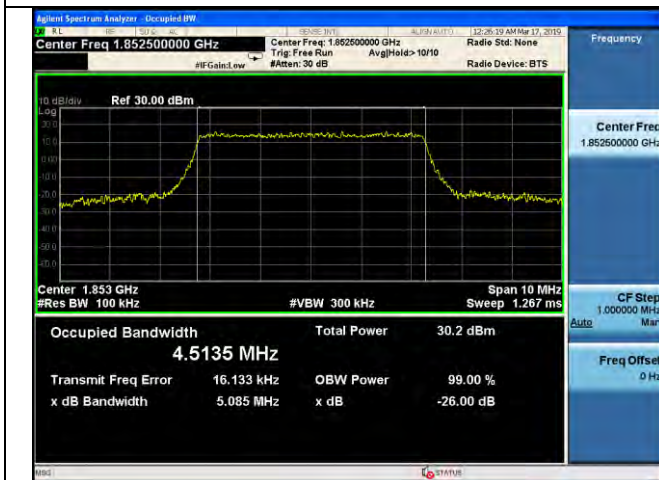

5MHz / 64QAM / Low Channel