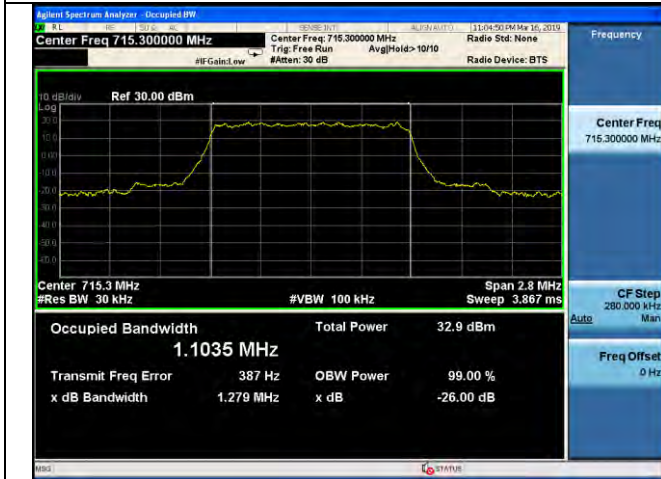

LTE Band 7 _ 99% Bandwidth & 26dB Bandwidth

20MHz / QPSK / Middle Channel

20MHz / 16QAM / Middle Channel

20MHz / 64QAM / Middle Channel

20MHz / QPSK / High Channel

20MHz / 16QAM / High Channel

20MHz / 64QAM / High Channel

LTE Band 12 _ 99% Bandwidth & 26dB Bandwidth

1.4MHz / QPSK / Low Channel

1.4MHz / 16QAM / Low Channel

1.4MHz / 64QAM / Low Channel

1.4MHz / QPSK / Middle Channel

1.4MHz / 16QAM / Middle Channel

1.4MHz / 64QAM / Middle Channel

LTE Band 12 _ 99% Bandwidth & 26dB Bandwidth

1.4MHz / QPSK / High Channel

1.4MHz / 16QAM / High Channel

1.4MHz / 64QAM / High Channel

3MHz / QPSK / Low Channel

3MHz / 16QAM / Low Channel

3MHz / 64QAM / Low Channel