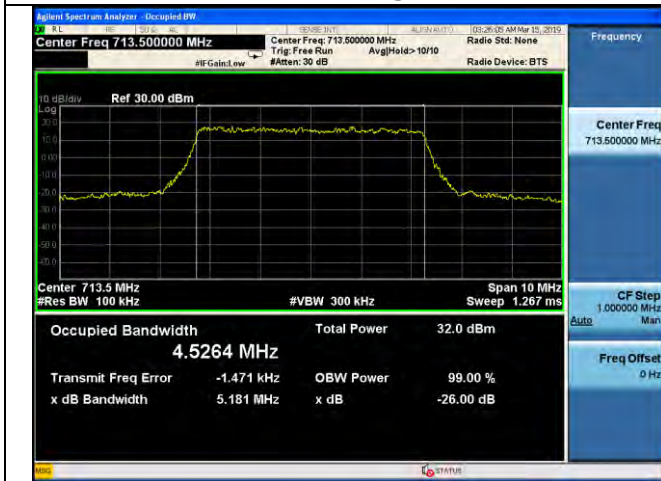

LTE Band 13 _ 99% Bandwidth & 26dB Bandwidth

5MHz / QPSK / Low Channel

5MHz / 16QAM / Low Channel

5MHz / 64QAM / Low Channel

5MHz / QPSK / Middle Channel

5MHz / 16QAM / Middle Channel

5MHz / 64QAM / Middle Channel

LTE Band 13 _ 99% Bandwidth & 26dB Bandwidth

5MHz / QPSK / High Channel

5MHz / 16QAM / High Channel

5MHz / 64QAM / High Channel

10MHz / QPSK / Middle Channel

LTE Band 17 _ 99% Bandwidth & 26dB Bandwidth

5MHz / QPSK / High Channel

5MHz / 16QAM / High Channel

5MHz / 64QAM / High Channel

10MHz / QPSK / Low Channel

10MHz / 16QAM / Low Channel

10MHz / 64QAM / Low Channel

LTE Band 17 _ 99% Bandwidth & 26dB Bandwidth

10MHz / QPSK / Middle Channel