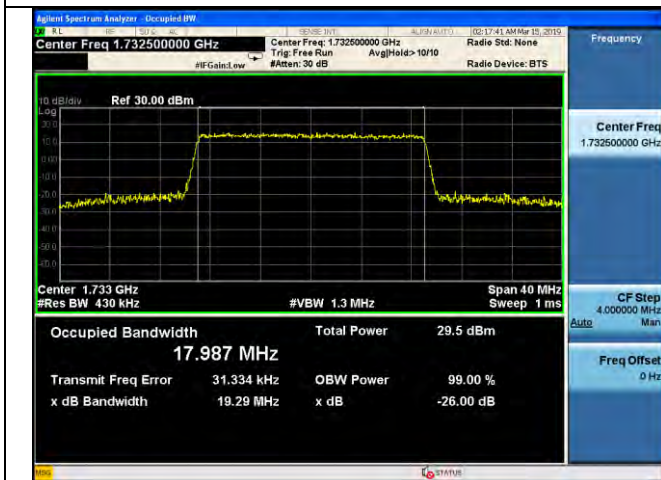

LTE Band 4 _ 99% Bandwidth & 26dB Bandwidth

20MHz / QPSK / Middle Channel

20MHz / 16QAM / Middle Channel

20MHz / 64QAM / Middle Channel

20MHz / QPSK / High Channel

20MHz / 16QAM / High Channel

20MHz / 64QAM / High Channel

LTE Band 5 _ 99% Bandwidth & 26dB Bandwidth

1.4MHz / QPSK / Low Channel

1.4MHz / 16QAM / Low Channel

1.4MHz / 64QAM / Low Channel

1.4MHz / QPSK / Middle Channel

1.4MHz / 16QAM / Middle Channel

1.4MHz / 64QAM / Middle Channel