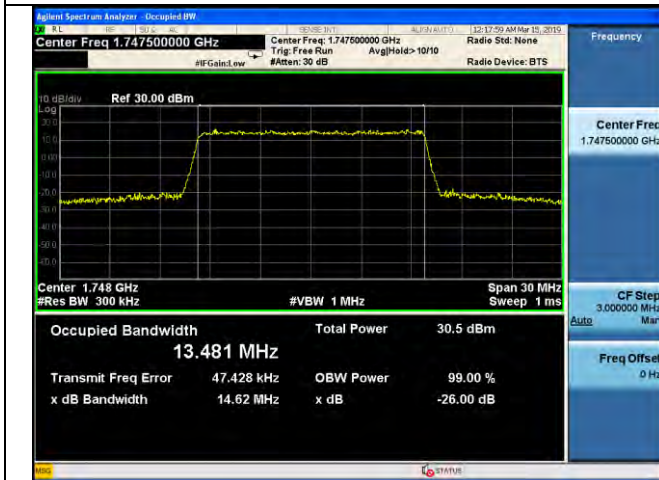

LTE Band 4 _ 99% Bandwidth & 26dB Bandwidth

15MHz / QPSK / High Channel

15MHz / 16QAM / High Channel

15MHz / 64QAM / High Channel

20MHz / QPSK / Low Channel

20MHz / 16QAM / Low Channel

20MHz / 64QAM / Low Channel

LTE Band 4 _ 99% Bandwidth & 26dB Bandwidth

20MHz / QPSK / Middle Channel

20MHz / 16QAM / Middle Channel

20MHz / 64QAM / Middle Channel

20MHz / QPSK / High Channel

20MHz / 16QAM / High Channel

20MHz / 64QAM / High Channel