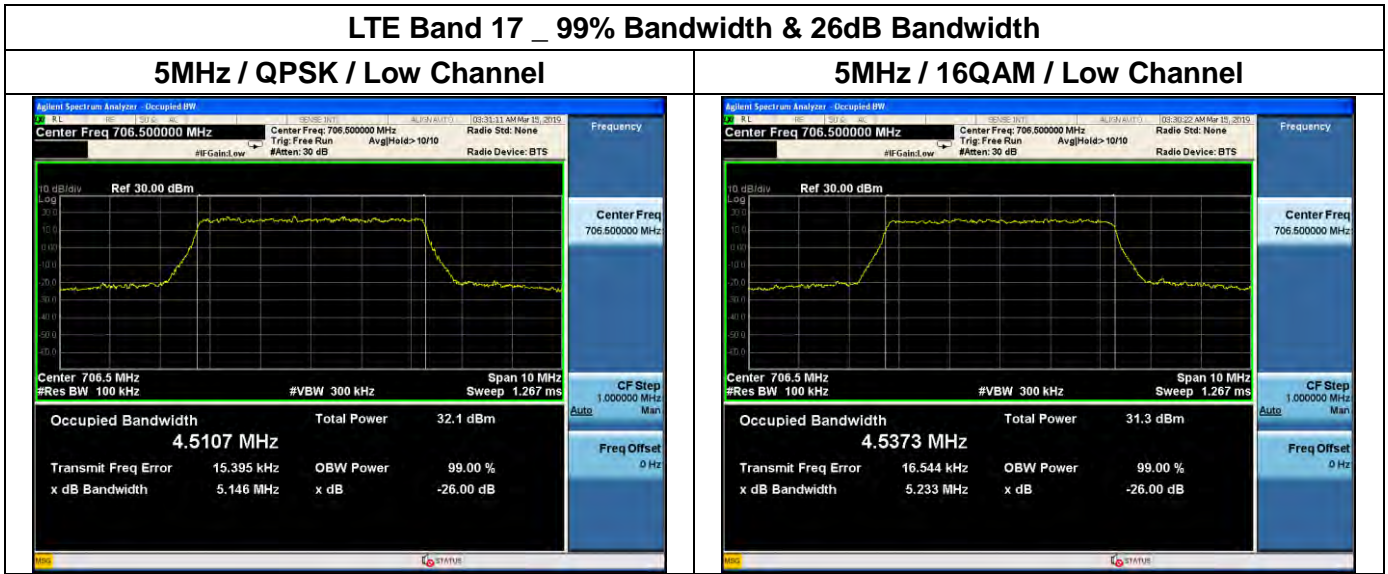

LTE Band 13 _ 99% Bandwidth & 26dB Bandwidth

5MHz / QPSK / Low Channel

5MHz / 16QAM / Low Channel

5MHz / 64QAM / Low Channel

5MHz / QPSK / Middle Channel

5MHz / 16QAM / Middle Channel

5MHz / 64QAM / Middle Channel

LTE Band 13 _ 99% Bandwidth & 26dB Bandwidth

5MHz / QPSK / High Channel

5MHz / 16QAM / High Channel

5MHz / 64QAM / High Channel

10MHz / QPSK / Middle Channel

LTE Band 17 _ 99% Bandwidth & 26dB Bandwidth

5MHz / QPSK / High Channel

5MHz / 16QAM / High Channel

5MHz / 64QAM / High Channel

10MHz / QPSK / Low Channel

10MHz / 16QAM / Low Channel

10MHz / 64QAM / Low Channel

LTE Band 17 _ 99% Bandwidth & 26dB Bandwidth

10MHz / QPSK / Middle Channel