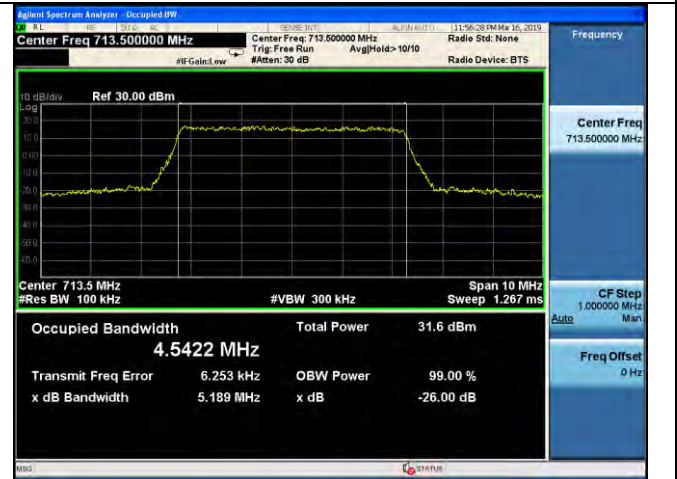

LTE Band 12 _ 99% Bandwidth & 26dB Bandwidth

3MHz / QPSK / Middle Channel

3MHz / 16QAM / Middle Channel

3MHz / 64QAM / Middle Channel

3MHz / QPSK / High Channel

3MHz / 16QAM / High Channel

3MHz / 64QAM / High Channel

LTE Band 12 _ 99% Bandwidth & 26dB Bandwidth

5MHz / QPSK / Low Channel

5MHz / 16QAM / Low Channel

5MHz / 64QAM / Low Channel

5MHz / QPSK / Middle Channel

5MHz / 16QAM / Middle Channel

5MHz / 64QAM / Middle Channel

LTE Band 12 _ 99% Bandwidth & 26dB Bandwidth

5MHz / QPSK / High Channel

5MHz / 16QAM / High Channel

5MHz / 64QAM / High Channel

10MHz / QPSK / Low Channel

10MHz / 16QAM / Low Channel

10MHz / 64QAM / Low Channel