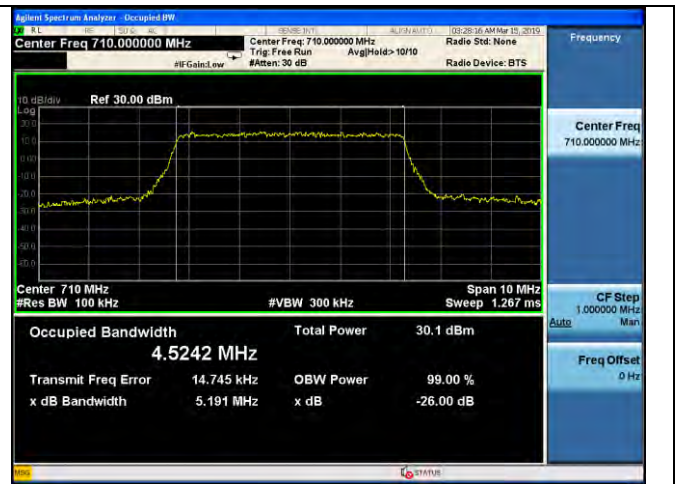

LTE Band 13 _ 99% Bandwidth & 26dB Bandwidth

5MHz / QPSK / Low Channel

5MHz / 16QAM / Low Channel

5MHz / 64QAM / Low Channel

5MHz / QPSK / Middle Channel

5MHz / 16QAM / Middle Channel

5MHz / 64QAM / Middle Channel

LTE Band 13 _ 99% Bandwidth & 26dB Bandwidth

5MHz / QPSK / High Channel

5MHz / 16QAM / High Channel

5MHz / 64QAM / High Channel

10MHz / QPSK / Middle Channel

LTE Band 17 _ 99% Bandwidth & 26dB Bandwidth

5MHz / QPSK / High Channel