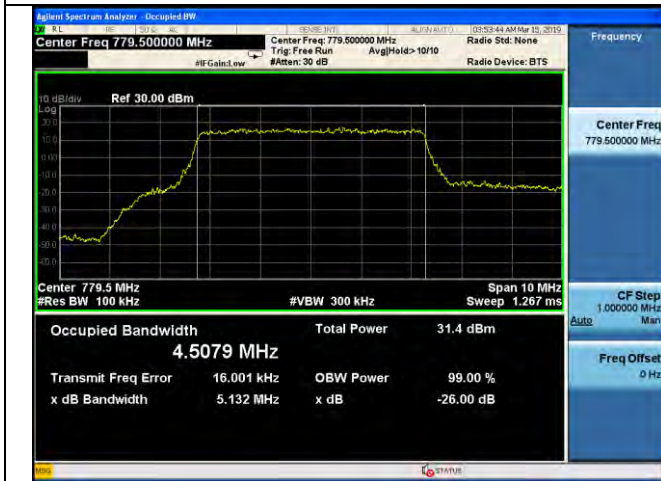

LTE Band 12 _ 99% Bandwidth & 26dB Bandwidth

10MHz / QPSK / Middle Channel

10MHz / 16QAM / Middle Channel

10MHz / 64QAM / Middle Channel

10MHz / QPSK / High Channel

10MHz / 16QAM / High Channel

10MHz / 64QAM / High Channel

LTE Band 13 _ 99% Bandwidth & 26dB Bandwidth

5MHz / QPSK / Low Channel

5MHz / 16QAM / Low Channel

5MHz / 64QAM / Low Channel

5MHz / QPSK / Middle Channel

5MHz / 16QAM / Middle Channel

5MHz / 64QAM / Middle Channel