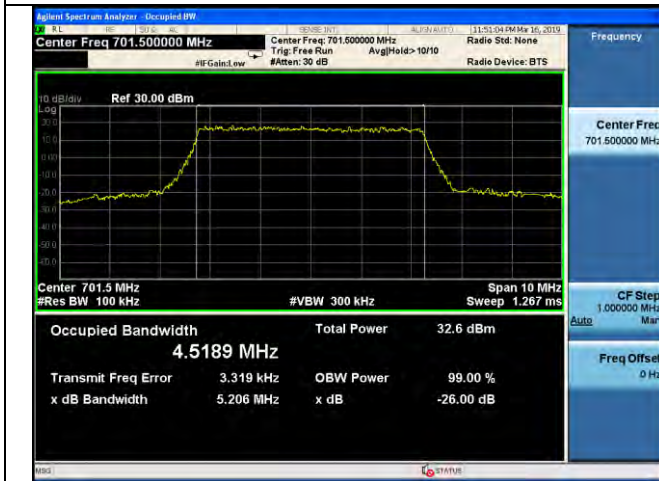

LTE Band 12 _ 99% Bandwidth & 26dB Bandwidth

3MHz / QPSK / Middle Channel

3MHz / 16QAM / Middle Channel

3MHz / 64QAM / Middle Channel

3MHz / QPSK / High Channel

3MHz / 16QAM / High Channel

3MHz / 64QAM / High Channel

LTE Band 12 _ 99% Bandwidth & 26dB Bandwidth

5MHz / QPSK / Low Channel

5MHz / 16QAM / Low Channel

5MHz / 64QAM / Low Channel

5MHz / QPSK / Middle Channel

5MHz / 16QAM / Middle Channel

5MHz / 64QAM / Middle Channel