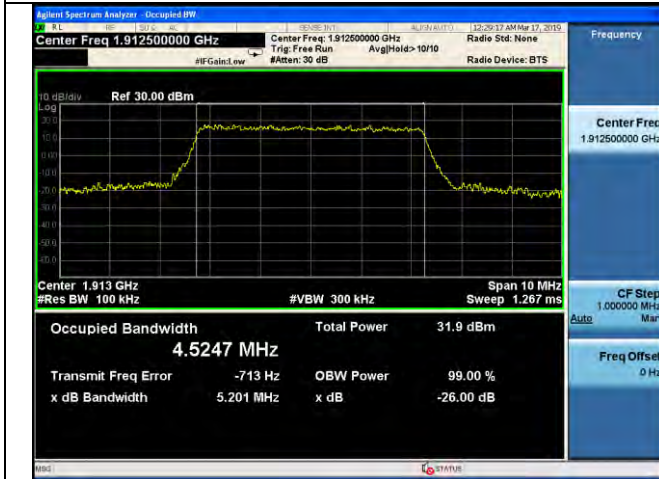

5MHz / 16QAM / Low Channel

5MHz / 64QAM / Low Channel

5MHz / QPSK / Middle Channel

5MHz / 16QAM / Middle Channel

5MHz / 64QAM / Middle Channel

LTE Band 25 _ 99% Bandwidth & 26dB Bandwidth

5MHz / QPSK / High Channel