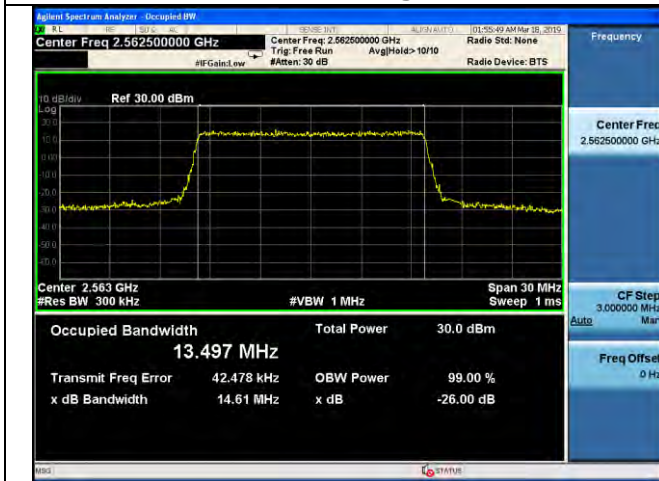

LTE Band 7 _ 99% Bandwidth & 26dB Bandwidth

15MHz / QPSK / Low Channel

15MHz / 16QAM / Low Channel

15MHz / 64QAM / Low Channel

15MHz / QPSK / Middle Channel

15MHz / 16QAM / Middle Channel

15MHz / 64QAM / Middle Channel

LTE Band 7 _ 99% Bandwidth & 26dB Bandwidth

15MHz / QPSK / High Channel

15MHz / 16QAM / High Channel

15MHz / 64QAM / High Channel

20MHz / QPSK / Low Channel

20MHz / 16QAM / Low Channel

20MHz / 64QAM / Low Channel