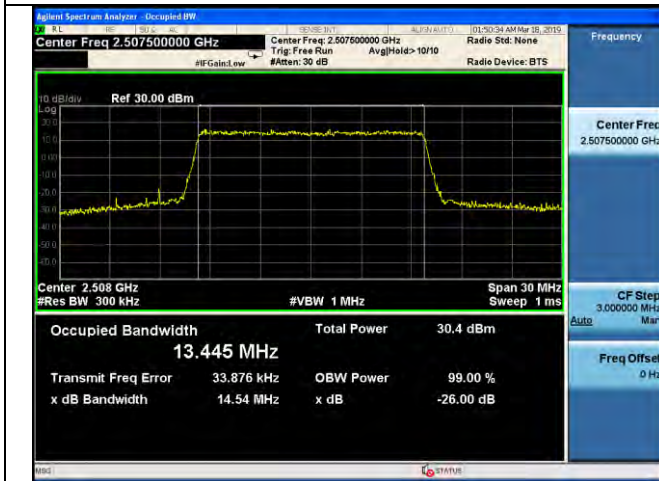

LTE Band 7 _ 99% Bandwidth & 26dB Bandwidth

10MHz / QPSK / Middle Channel

10MHz / 16QAM / Middle Channel

10MHz / 64QAM / Middle Channel

10MHz / QPSK / High Channel

10MHz / 16QAM / High Channel

10MHz / 64QAM / High Channel

LTE Band 7 _ 99% Bandwidth & 26dB Bandwidth

15MHz / QPSK / Low Channel

15MHz / 16QAM / Low Channel

15MHz / 64QAM / Low Channel

15MHz / QPSK / Middle Channel

15MHz / 16QAM / Middle Channel

15MHz / 64QAM / Middle Channel