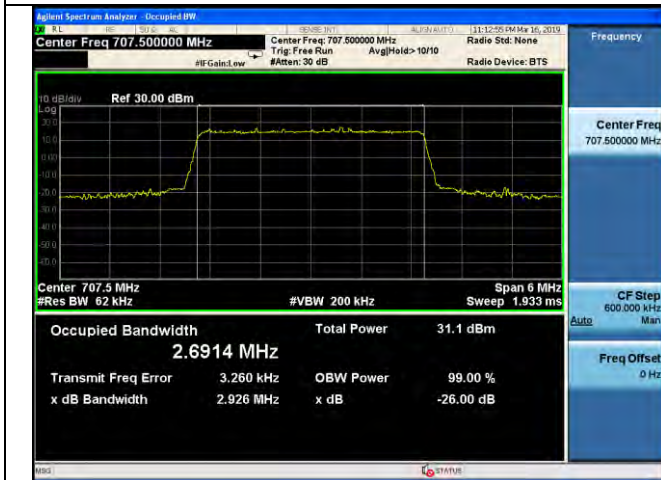

LTE Band 12 _ 99% Bandwidth & 26dB Bandwidth

3MHz / QPSK / Middle Channel

3MHz / 16QAM / Middle Channel

3MHz / 64QAM / Middle Channel

3MHz / QPSK / High Channel

3MHz / 16QAM / High Channel

3MHz / 64QAM / High Channel

LTE Band 12 _ 99% Bandwidth & 26dB Bandwidth

5MHz / QPSK / Low Channel

5MHz / 16QAM / Low Channel

5MHz / 64QAM / Low Channel

5MHz / QPSK / Middle Channel

5MHz / 16QAM / Middle Channel

5MHz / 64QAM / Middle Channel