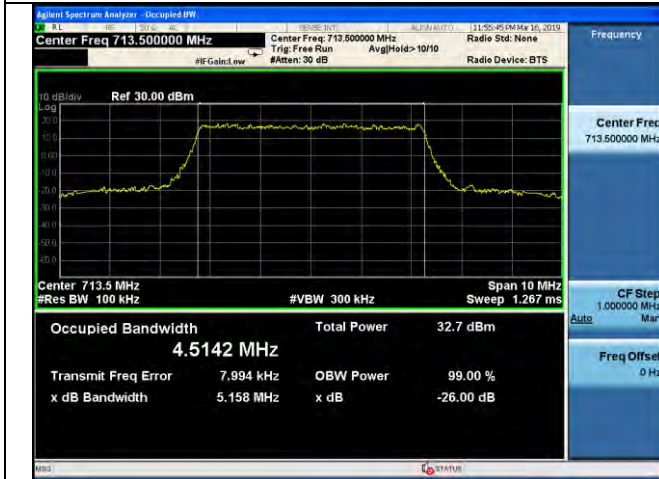

LTE Band 12 _ 99% Bandwidth & 26dB Bandwidth

3MHz / QPSK / Middle Channel

3MHz / 16QAM / Middle Channel

3MHz / 64QAM / Middle Channel

3MHz / QPSK / High Channel

3MHz / 16QAM / High Channel

3MHz / 64QAM / High Channel

LTE Band 12 _ 99% Bandwidth & 26dB Bandwidth

5MHz / QPSK / Low Channel

5MHz / 16QAM / Low Channel

5MHz / 64QAM / Low Channel

5MHz / QPSK / Middle Channel

5MHz / 16QAM / Middle Channel

5MHz / 64QAM / Middle Channel

LTE Band 12 _ 99% Bandwidth & 26dB Bandwidth

5MHz / QPSK / High Channel

5MHz / 16QAM / High Channel

5MHz / 64QAM / High Channel

10MHz / QPSK / Low Channel

10MHz / 16QAM / Low Channel

10MHz / 64QAM / Low Channel