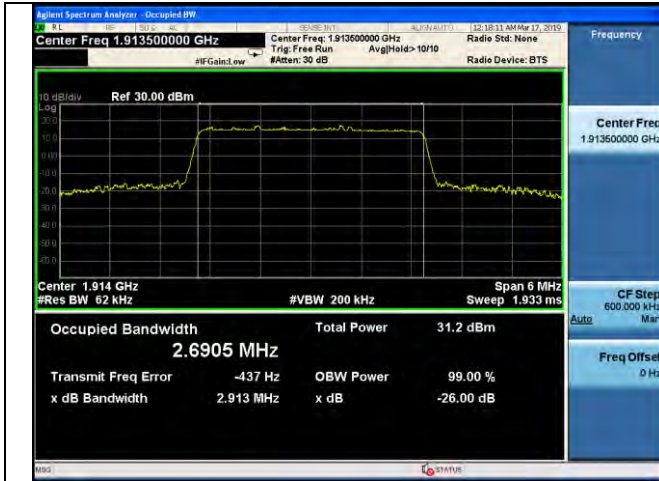

3MHz / 16QAM / Middle Channel

3MHz / 64QAM / Middle Channel

3MHz / QPSK / High Channel

3MHz / 16QAM / High Channel

3MHz / 64QAM / High Channel

LTE Band 25 _ 99% Bandwidth & 26dB Bandwidth

5MHz / QPSK / Low Channel