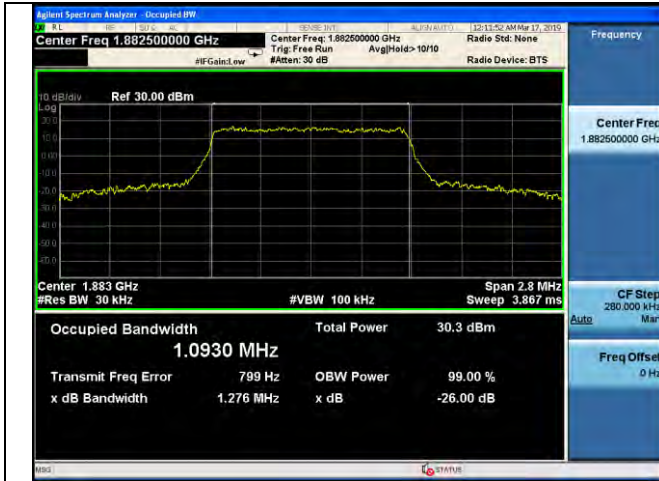

1.4MHz / 16QAM / Low Channel

1.4MHz / 64QAM / Low Channel

1.4MHz / QPSK / Middle Channel

1.4MHz / 16QAM / Middle Channel

1.4MHz / 64QAM / Middle Channel

LTE Band 25 _ 99% Bandwidth & 26dB Bandwidth

1.4MHz / QPSK / High Channel

1.4MHz / 16QAM / High Channel

1.4MHz / 64QAM / High Channel

3MHz / QPSK / Low Channel

3MHz / 16QAM / Low Channel

3MHz / 64QAM / Low Channel

LTE Band 25 _ 99% Bandwidth & 26dB Bandwidth

3MHz / QPSK / Middle Channel