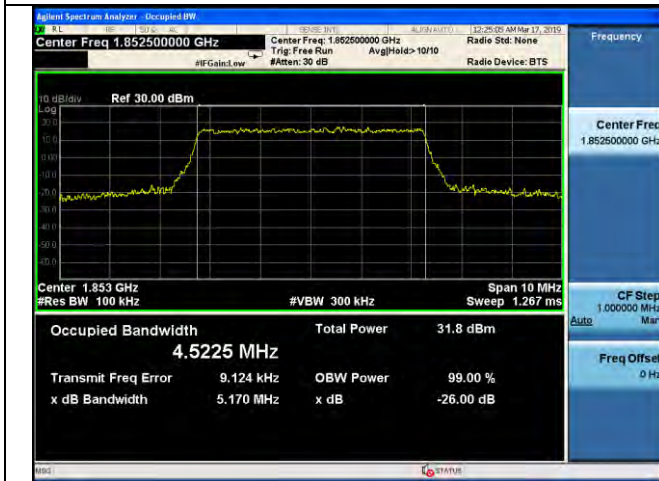

3MHz / 16QAM / Middle Channel

3MHz / 64QAM / Middle Channel

3MHz / QPSK / High Channel

3MHz / 16QAM / High Channel

3MHz / 64QAM / High Channel

LTE Band 25 _ 99% Bandwidth & 26dB Bandwidth

5MHz / QPSK / Low Channel