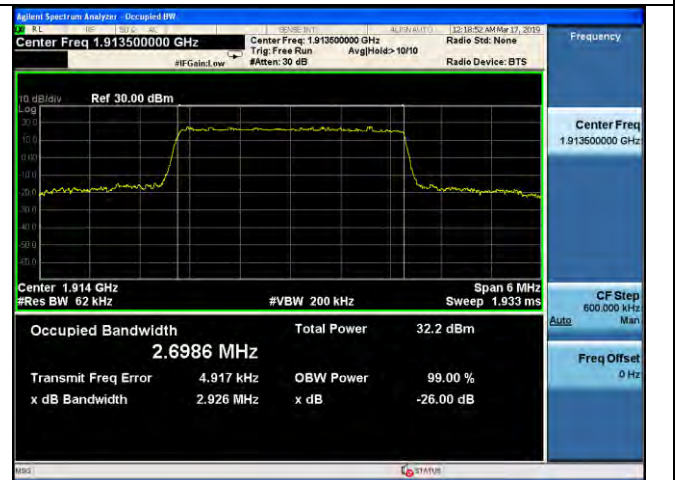

3MHz / QPSK / High Channel

3MHz / 16QAM / High Channel

3MHz / 64QAM / High Channel