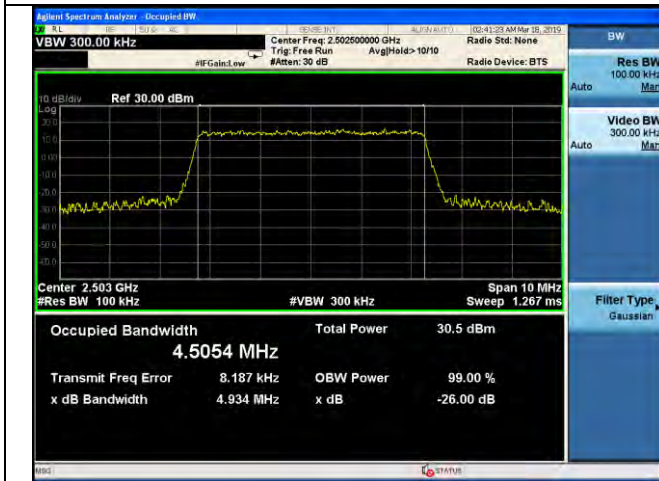

LTE Band 7 _ 99% Bandwidth & 26dB Bandwidth

5MHz / QPSK / Low Channel