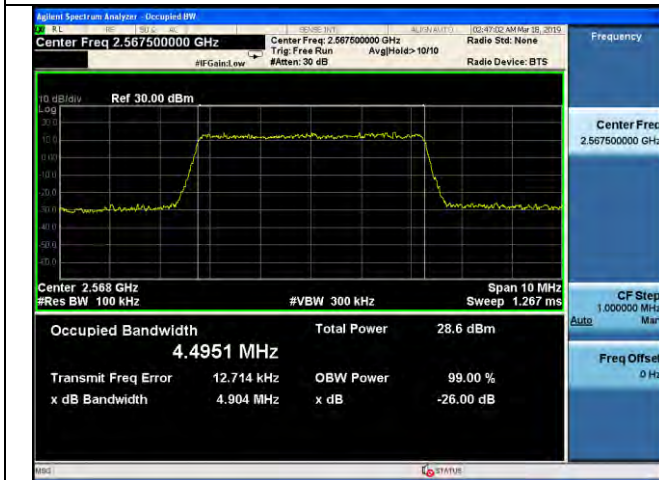

LTE Band 7 _ 99% Bandwidth & 26dB Bandwidth

5MHz / QPSK / High Channel

5MHz / 16QAM / High Channel

5MHz / 64QAM / High Channel

10MHz / QPSK / Low Channel

10MHz / 16QAM / Low Channel

10MHz / 64QAM / Low Channel

LTE Band 7 _ 99% Bandwidth & 26dB Bandwidth

10MHz / QPSK / Middle Channel

10MHz / 16QAM / Middle Channel

10MHz / 64QAM / Middle Channel

10MHz / QPSK / High Channel

10MHz / 16QAM / High Channel

10MHz / 64QAM / High Channel