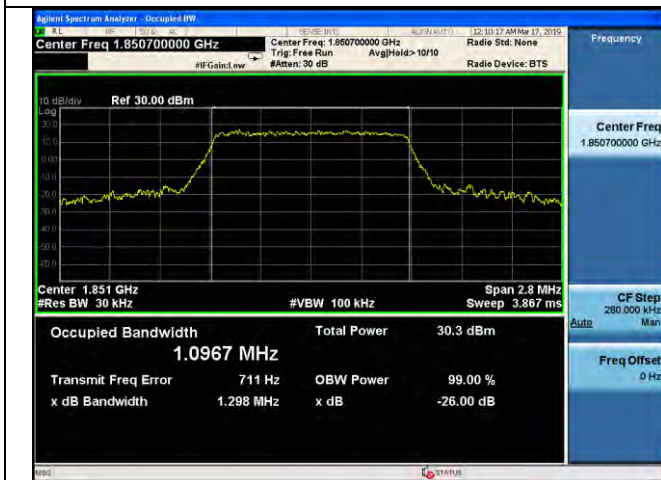

10MHz / 16QAM / Middle Channel

10MHz / 64QAM / Middle Channel

10MHz / QPSK / High Channel

10MHz / 16QAM / High Channel

10MHz / 64QAM / High Channel

LTE Band 25 _ 99% Bandwidth & 26dB Bandwidth

1.4MHz / QPSK / Low Channel

1.4MHz / 16QAM / Low Channel

1.4MHz / 64QAM / Low Channel

1.4MHz / QPSK / Middle Channel

1.4MHz / 16QAM / Middle Channel

1.4MHz / 64QAM / Middle Channel

LTE Band 25 _ 99% Bandwidth & 26dB Bandwidth

1.4MHz / QPSK / High Channel