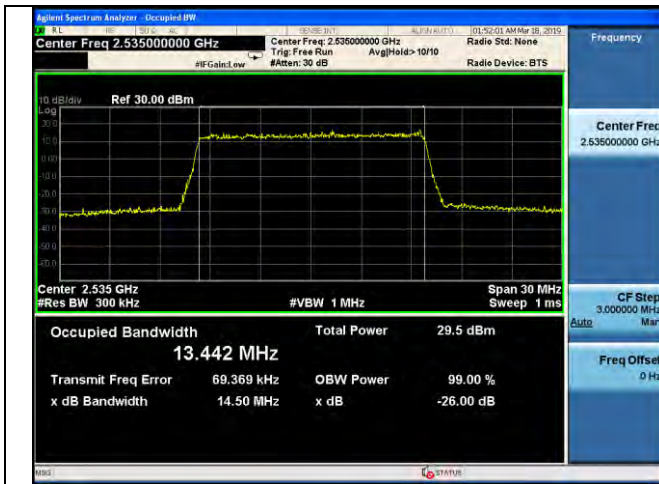

LTE Band 7 _ 99% Bandwidth & 26dB Bandwidth

15MHz / QPSK / Low Channel

15MHz / 16QAM / Low Channel

15MHz / 64QAM / Low Channel

15MHz / QPSK / Middle Channel

15MHz / 16QAM / Middle Channel

15MHz / 64QAM / Middle Channel