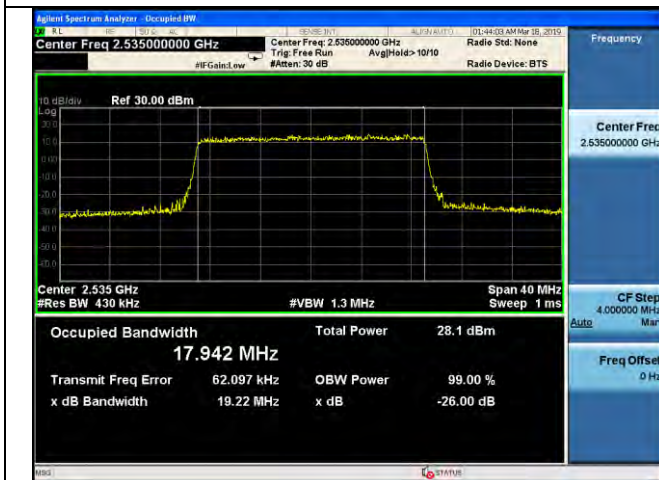

LTE Band 7 _ 99% Bandwidth & 26dB Bandwidth

20MHz / QPSK / Middle Channel

20MHz / 16QAM / Middle Channel

20MHz / 64QAM / Middle Channel

20MHz / QPSK / High Channel

20MHz / 16QAM / High Channel

20MHz / 64QAM / High Channel

LTE Band 12 _ 99% Bandwidth & 26dB Bandwidth

1.4MHz / QPSK / Low Channel

1.4MHz / 16QAM / Low Channel

1.4MHz / 64QAM / Low Channel

1.4MHz / QPSK / Middle Channel

1.4MHz / 16QAM / Middle Channel

1.4MHz / 64QAM / Middle Channel