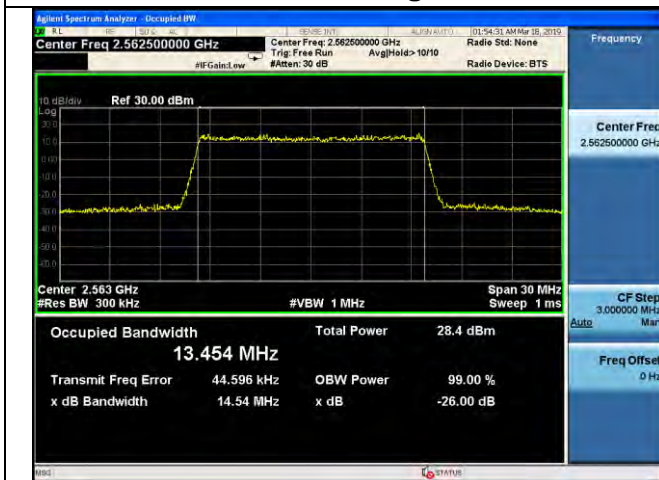

LTE Band 7 _ 99% Bandwidth & 26dB Bandwidth

15MHz / QPSK / High Channel

15MHz / 16QAM / High Channel

15MHz / 64QAM / High Channel

20MHz / QPSK / Low Channel

20MHz / 16QAM / Low Channel

20MHz / 64QAM / Low Channel

LTE Band 7 _ 99% Bandwidth & 26dB Bandwidth

20MHz / QPSK / Middle Channel

20MHz / 16QAM / Middle Channel

20MHz / 64QAM / Middle Channel

20MHz / QPSK / High Channel

20MHz / 16QAM / High Channel

20MHz / 64QAM / High Channel