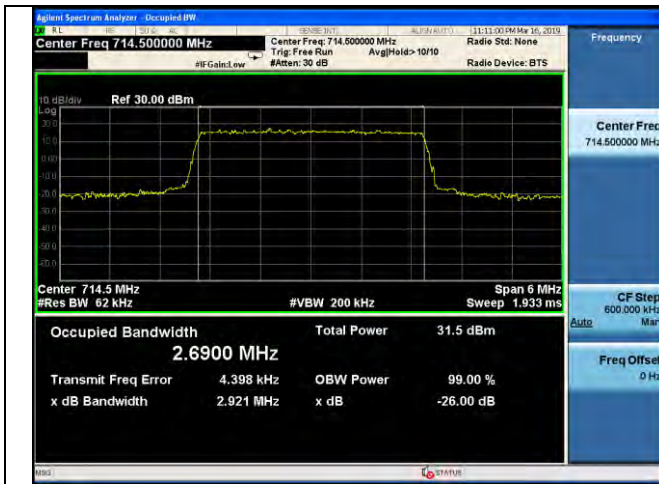

LTE Band 12 _ 99% Bandwidth & 26dB Bandwidth

3MHz / QPSK / Middle Channel

3MHz / 16QAM / Middle Channel

3MHz / 64QAM / Middle Channel

3MHz / QPSK / High Channel

3MHz / 16QAM / High Channel

3MHz / 64QAM / High Channel