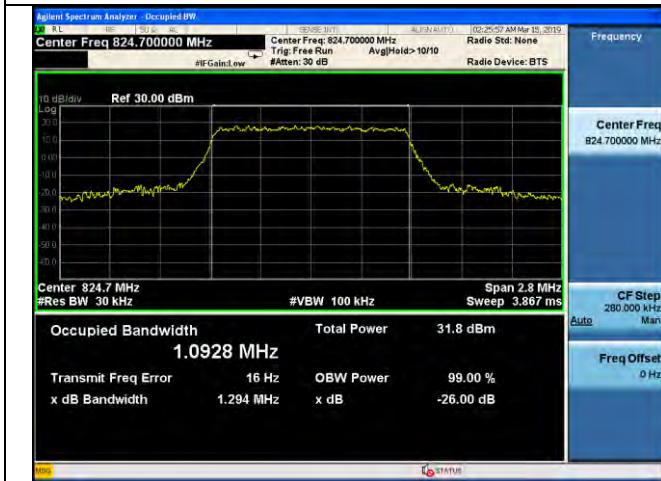

LTE Band 4 _ 99% Bandwidth & 26dB Bandwidth

20MHz / QPSK / Middle Channel

20MHz / 16QAM / Middle Channel

20MHz / 64QAM / Middle Channel

20MHz / QPSK / High Channel

20MHz / 16QAM / High Channel

20MHz / 64QAM / High Channel

LTE Band 5 _ 99% Bandwidth & 26dB Bandwidth

1.4MHz / QPSK / Low Channel

1.4MHz / 16QAM / Low Channel

1.4MHz / 64QAM / Low Channel

1.4MHz / QPSK / Middle Channel

1.4MHz / 16QAM / Middle Channel

1.4MHz / 64QAM / Middle Channel

LTE Band 5 _ 99% Bandwidth & 26dB Bandwidth

1.4MHz / QPSK / High Channel

1.4MHz / 16QAM / High Channel

1.4MHz / 64QAM / High Channel

3MHz / QPSK / Low Channel

3MHz / 16QAM / Low Channel

3MHz / 64QAM / Low Channel