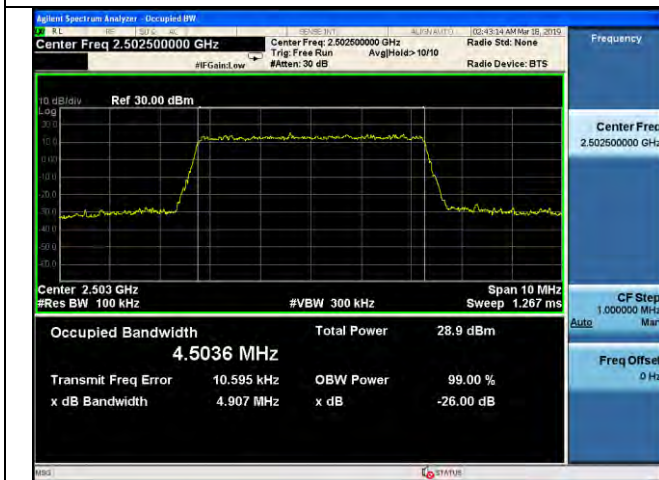

LTE Band 5 _ 99% Bandwidth & 26dB Bandwidth

10MHz / QPSK / Middle Channel

10MHz / 16QAM / Middle Channel

10MHz / 64QAM / Middle Channel

10MHz / QPSK / High Channel

10MHz / 16QAM / High Channel

10MHz / 64QAM / High Channel

LTE Band 7 _ 99% Bandwidth & 26dB Bandwidth

5MHz / QPSK / Low Channel

5MHz / 16QAM / Low Channel

5MHz / 64QAM / Low Channel

5MHz / QPSK / Middle Channel

5MHz / 16QAM / Middle Channel

5MHz / 64QAM / Middle Channel

LTE Band 7 _ 99% Bandwidth & 26dB Bandwidth

5MHz / QPSK / High Channel

5MHz / 16QAM / High Channel

5MHz / 64QAM / High Channel

10MHz / QPSK / Low Channel

10MHz / 16QAM / Low Channel

10MHz / 64QAM / Low Channel