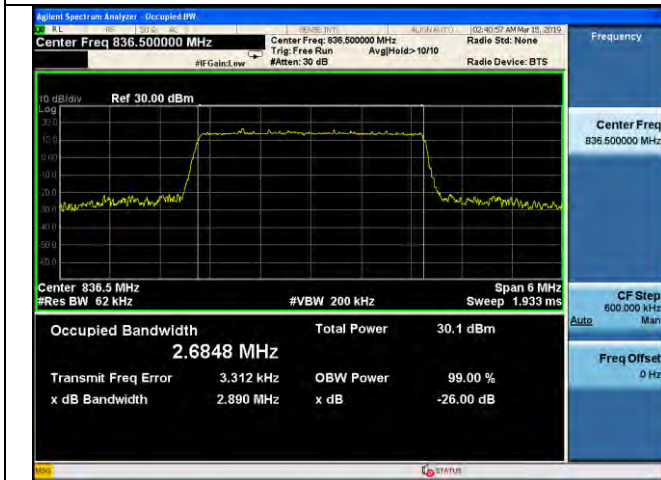

LTE Band 5 _ 99% Bandwidth & 26dB Bandwidth

1.4MHz / QPSK / High Channel

1.4MHz / 16QAM / High Channel

1.4MHz / 64QAM / High Channel

3MHz / QPSK / Low Channel

3MHz / 16QAM / Low Channel

3MHz / 64QAM / Low Channel

LTE Band 5 _ 99% Bandwidth & 26dB Bandwidth

3MHz / QPSK / Middle Channel

3MHz / 16QAM / Middle Channel

3MHz / 64QAM / Middle Channel

3MHz / QPSK / High Channel

3MHz / 16QAM / High Channel

3MHz / 64QAM / High Channel

LTE Band 5 _ 99% Bandwidth & 26dB Bandwidth

5MHz / QPSK / Low Channel

5MHz / 16QAM / Low Channel

5MHz / 64QAM / Low Channel

5MHz / QPSK / Middle Channel

5MHz / 16QAM / Middle Channel

5MHz / 64QAM / Middle Channel