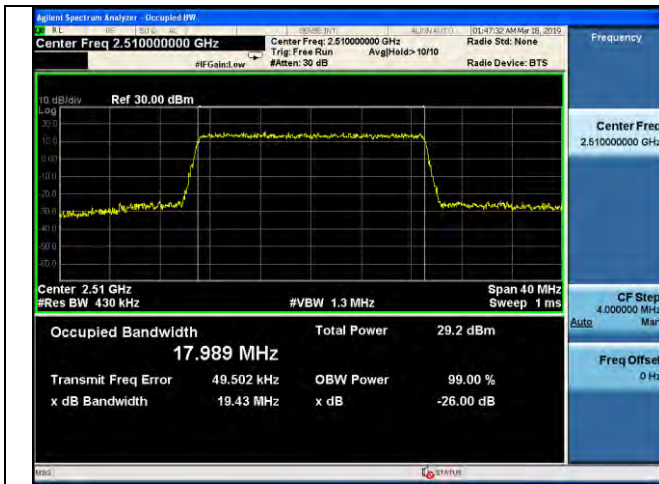

LTE Band 7 _ 99% Bandwidth & 26dB Bandwidth

15MHz / QPSK / High Channel

15MHz / 16QAM / High Channel

15MHz / 64QAM / High Channel

20MHz / QPSK / Low Channel

20MHz / 16QAM / Low Channel

20MHz / 64QAM / Low Channel