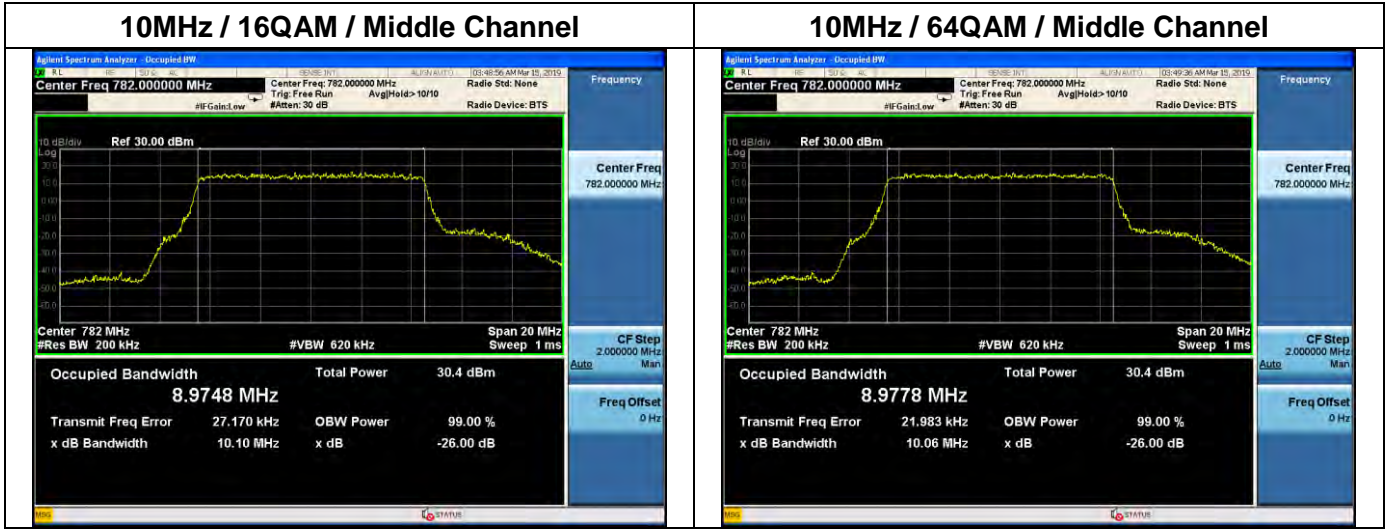

LTE Band 13 _ 99% Bandwidth & 26dB Bandwidth

5MHz / QPSK / Low Channel

5MHz / 16QAM / Low Channel

5MHz / 64QAM / Low Channel

5MHz / QPSK / Middle Channel

5MHz / 16QAM / Middle Channel

5MHz / 64QAM / Middle Channel

LTE Band 13 _ 99% Bandwidth & 26dB Bandwidth

5MHz / QPSK / High Channel

5MHz / 16QAM / High Channel

5MHz / 64QAM / High Channel

10MHz / QPSK / Middle Channel

LTE Band 17 _ 99% Bandwidth & 26dB Bandwidth

5MHz / QPSK / High Channel

5MHz / 16QAM / High Channel

5MHz / 64QAM / High Channel

10MHz / QPSK / Low Channel

10MHz / 16QAM / Low Channel

10MHz / 64QAM / Low Channel

LTE Band 17 _ 99% Bandwidth & 26dB Bandwidth

10MHz / QPSK / Middle Channel