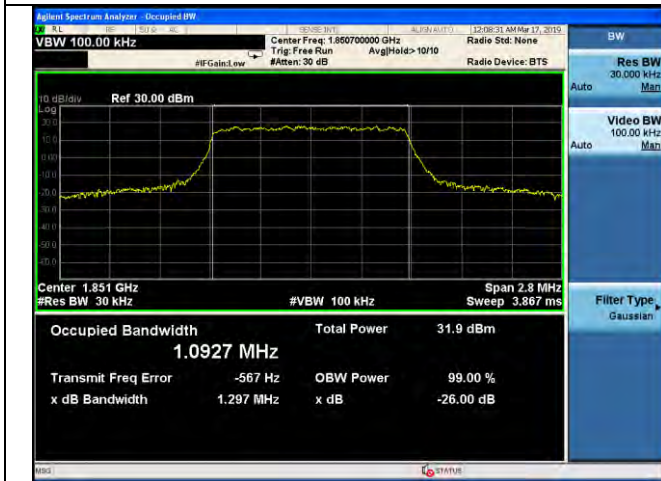

10MHz / 16QAM / Middle Channel

10MHz / 64QAM / Middle Channel

10MHz / QPSK / High Channel

10MHz / 16QAM / High Channel

10MHz / 64QAM / High Channel

LTE Band 25 _ 99% Bandwidth & 26dB Bandwidth

1.4MHz / QPSK / Low Channel

1.4MHz / 16QAM / Low Channel

1.4MHz / 64QAM / Low Channel

1.4MHz / QPSK / Middle Channel

1.4MHz / 16QAM / Middle Channel

1.4MHz / 64QAM / Middle Channel

LTE Band 25 _ 99% Bandwidth & 26dB Bandwidth

1.4MHz / QPSK / High Channel