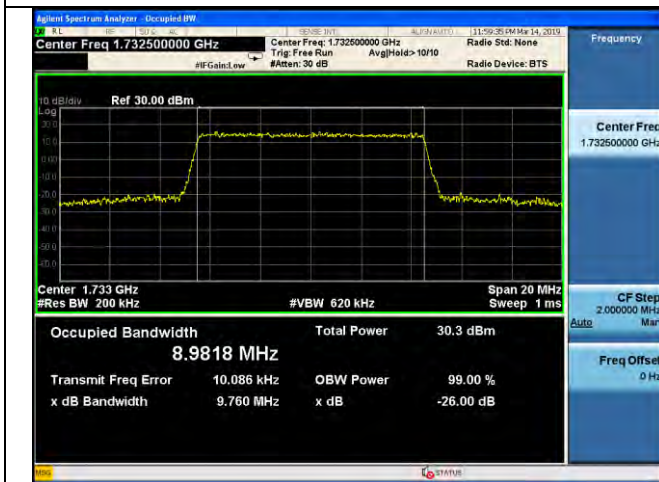

LTE Band 4 _ 99% Bandwidth & 26dB Bandwidth

10MHz / QPSK / Middle Channel

10MHz / 16QAM / Middle Channel

10MHz / 64QAM / Middle Channel

10MHz / QPSK / High Channel

10MHz / 16QAM / High Channel

10MHz / 64QAM / High Channel

LTE Band 4 _ 99% Bandwidth & 26dB Bandwidth

15MHz / QPSK / Low Channel

15MHz / 16QAM / Low Channel

15MHz / 64QAM / Low Channel

15MHz / QPSK / Middle Channel

15MHz / 16QAM / Middle Channel

15MHz / 64QAM / Middle Channel