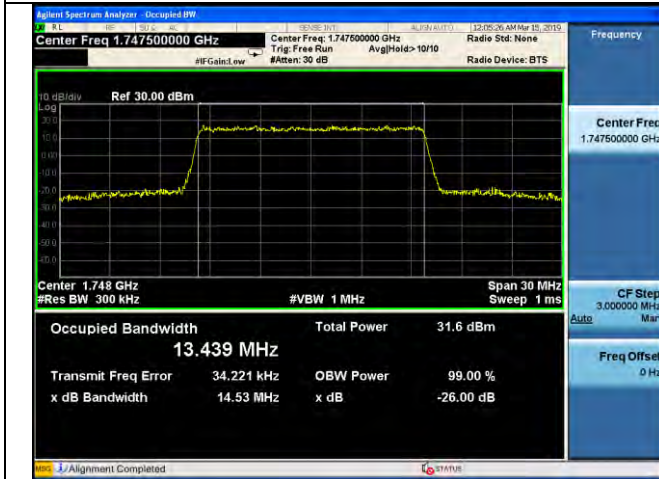

LTE Band 4 _ 99% Bandwidth & 26dB Bandwidth

15MHz / QPSK / Low Channel

15MHz / 16QAM / Low Channel

15MHz / 64QAM / Low Channel

15MHz / QPSK / Middle Channel

15MHz / 16QAM / Middle Channel

15MHz / 64QAM / Middle Channel

LTE Band 4 _ 99% Bandwidth & 26dB Bandwidth

15MHz / QPSK / High Channel

15MHz / 16QAM / High Channel

15MHz / 64QAM / High Channel

20MHz / QPSK / Low Channel

20MHz / 16QAM / Low Channel

20MHz / 64QAM / Low Channel