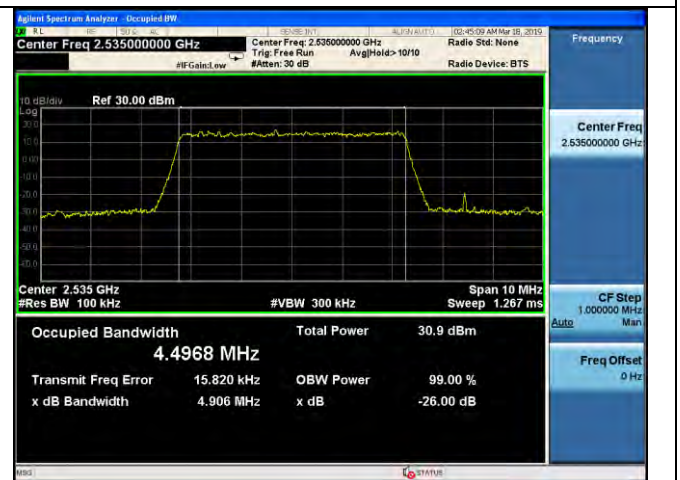

LTE Band 5 _ 99% Bandwidth & 26dB Bandwidth

10MHz / QPSK / Middle Channel

10MHz / 16QAM / Middle Channel

10MHz / 64QAM / Middle Channel

10MHz / QPSK / High Channel

10MHz / 16QAM / High Channel

10MHz / 64QAM / High Channel

LTE Band 7 _ 99% Bandwidth & 26dB Bandwidth

5MHz / QPSK / Low Channel

5MHz / 16QAM / Low Channel

5MHz / 64QAM / Low Channel

5MHz / QPSK / Middle Channel

5MHz / 16QAM / Middle Channel

5MHz / 64QAM / Middle Channel

LTE Band 7 _ 99% Bandwidth & 26dB Bandwidth

5MHz / QPSK / High Channel

5MHz / 16QAM / High Channel

5MHz / 64QAM / High Channel

10MHz / QPSK / Low Channel

10MHz / 16QAM / Low Channel

10MHz / 64QAM / Low Channel