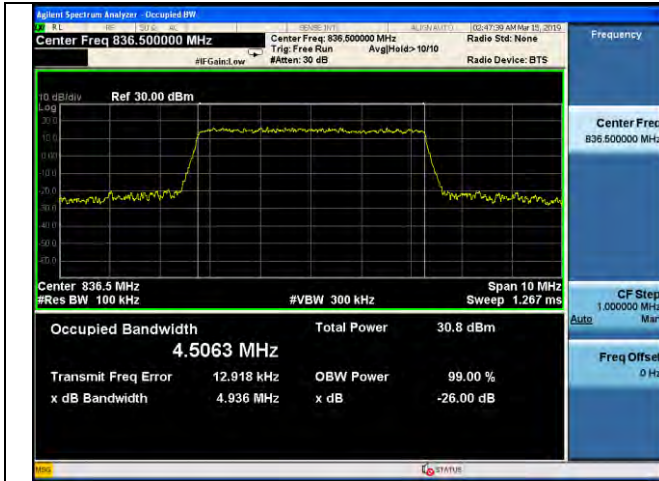

LTE Band 5 _ 99% Bandwidth & 26dB Bandwidth

3MHz / QPSK / Middle Channel

3MHz / 16QAM / Middle Channel

3MHz / 64QAM / Middle Channel

3MHz / QPSK / High Channel

3MHz / 16QAM / High Channel

3MHz / 64QAM / High Channel

LTE Band 5 _ 99% Bandwidth & 26dB Bandwidth

5MHz / QPSK / Low Channel

5MHz / 16QAM / Low Channel

5MHz / 64QAM / Low Channel

5MHz / QPSK / Middle Channel

5MHz / 16QAM / Middle Channel

5MHz / 64QAM / Middle Channel

LTE Band 5 _ 99% Bandwidth & 26dB Bandwidth

5MHz / QPSK / High Channel

5MHz / 16QAM / High Channel

5MHz / 64QAM / High Channel

10MHz / QPSK / Low Channel

10MHz / 16QAM / Low Channel

10MHz / 64QAM / Low Channel