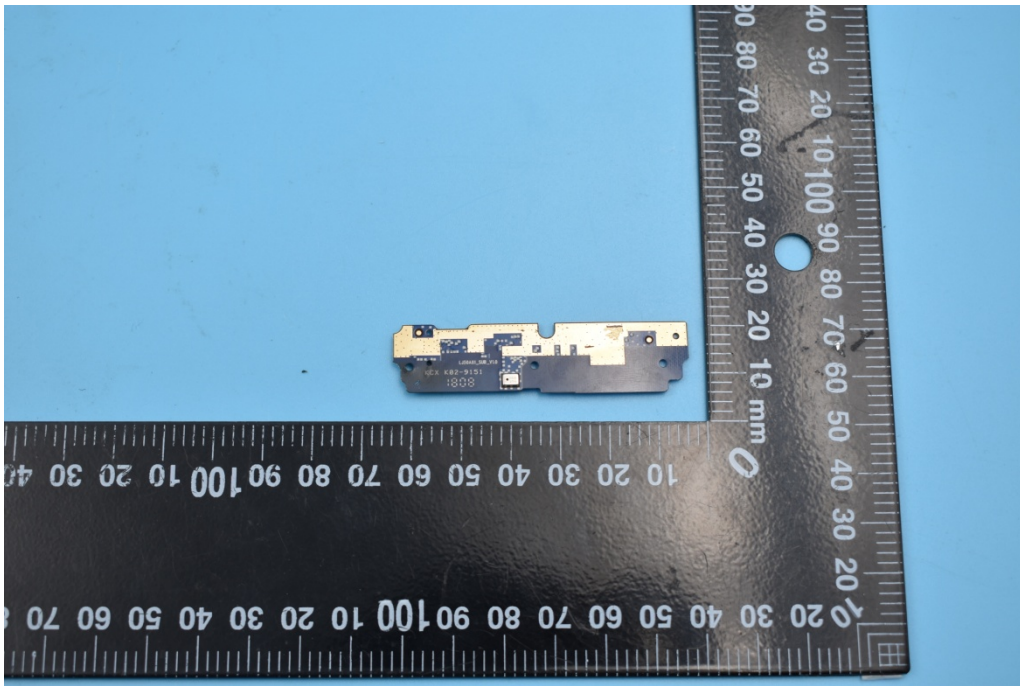

FCC ID: 2APD4-A80C

## Internal Photos

### 1. EUT uncover view

2. Mainboard front view

### 3. Mainboard rear view

4. Antenna view