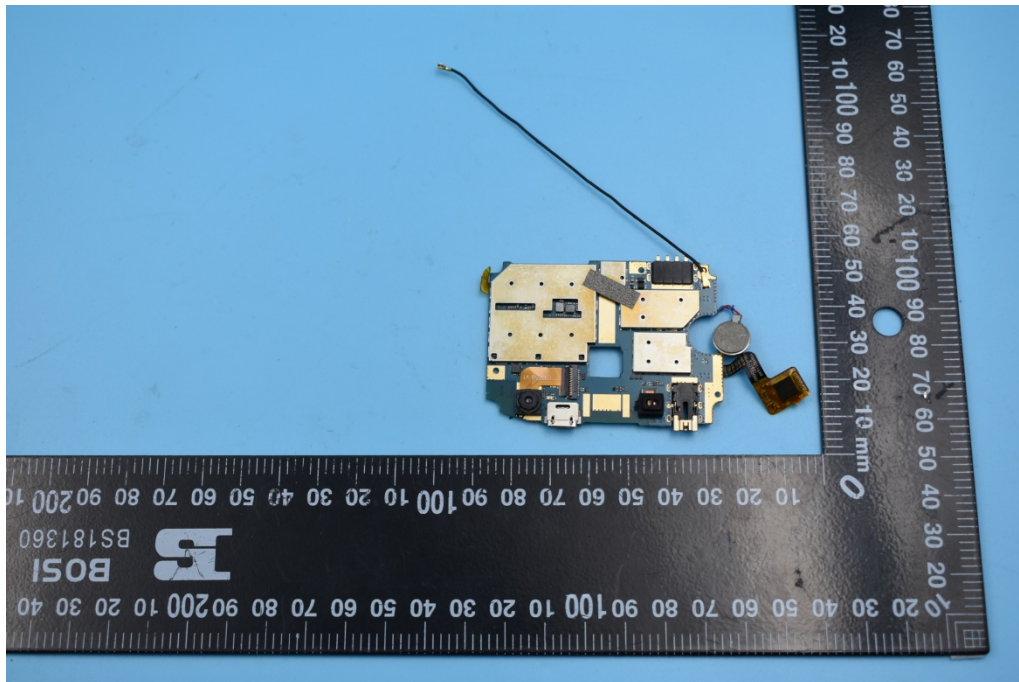

FCC ID: 2APD4-A80C

## Internal Photos

### 1. EUT uncover view

2. Mainboard front view

### 3. Mainboard rear view

4. Antenna view