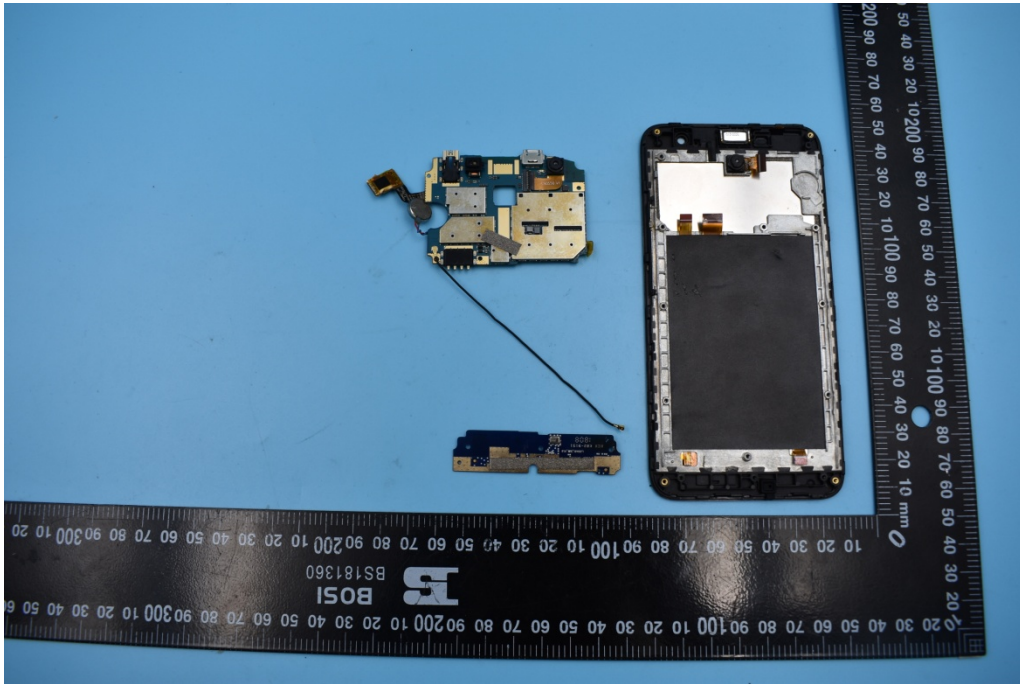

FCC ID: 2APD4-A80C

## Internal Photos

### 1. EUT uncover view

2. Mainboard front view

### 3. Mainboard rear view

4. Antenna view