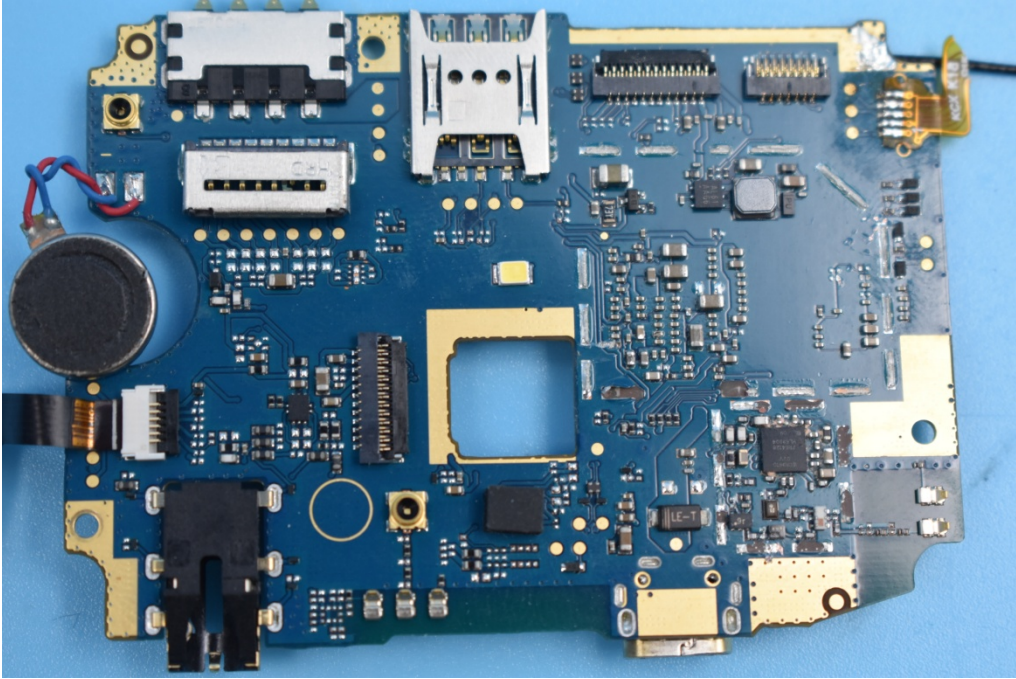

FCC ID: 2APD4-A80C

## Internal Photos

### 1. EUT uncover view

2. Mainboard front view

### 3. Mainboard rear view

4. Antenna view