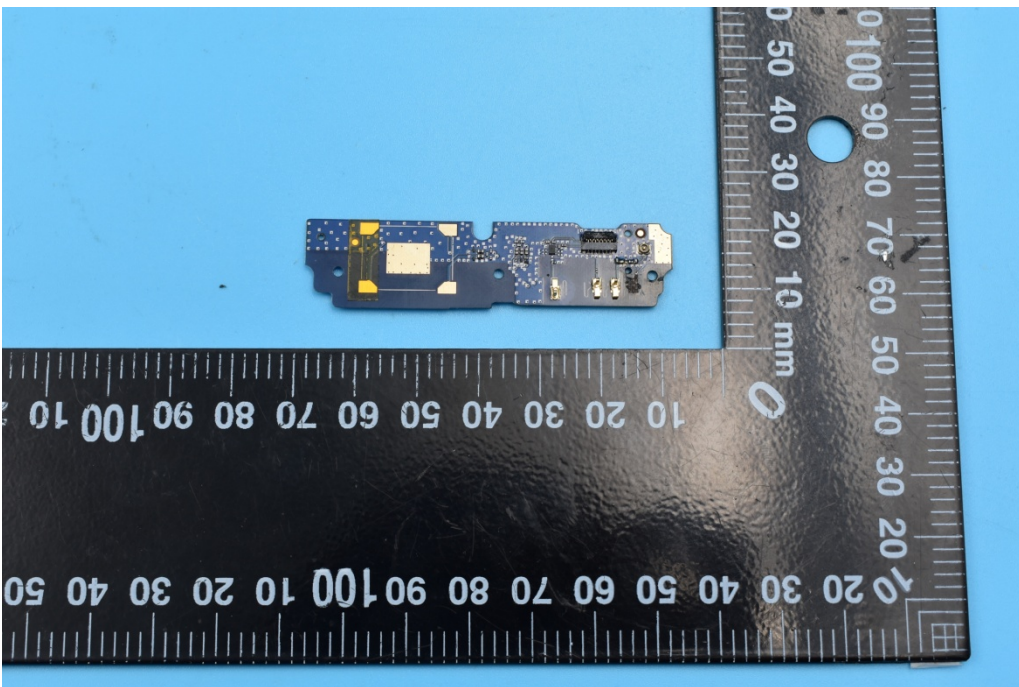

FCC ID: 2APD4-A80C

## Internal Photos

### 1. EUT uncover view

2. Mainboard front view

### 3. Mainboard rear view

4. Antenna view