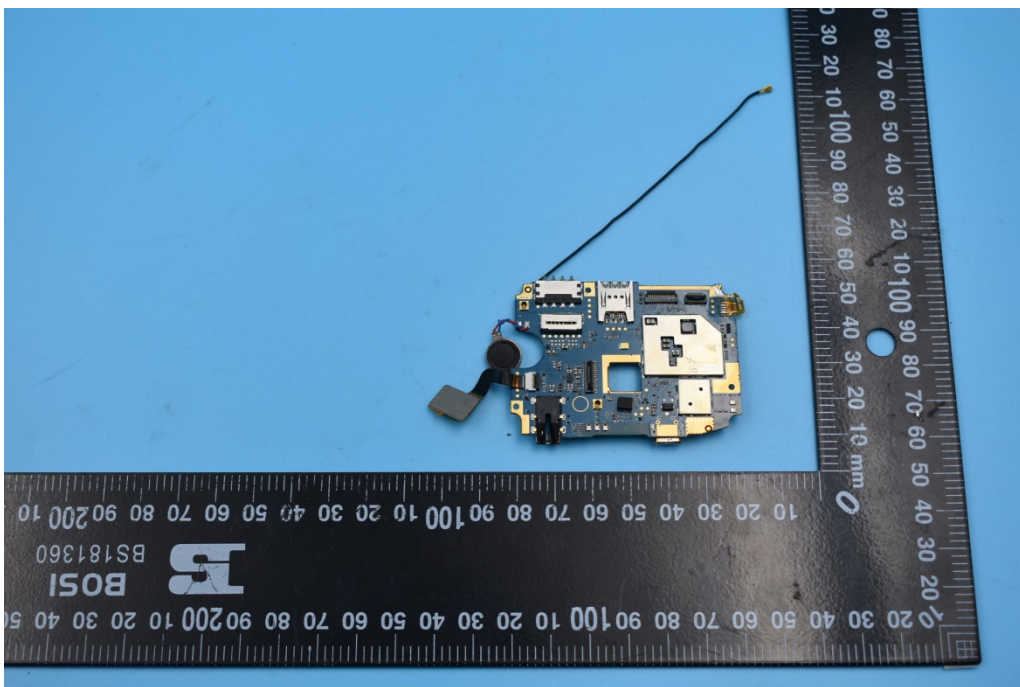

FCC ID: 2APD4-A80C

## Internal Photos

### 1. EUT uncover view

2. Mainboard front view

### 3. Mainboard rear view

4. Antenna view