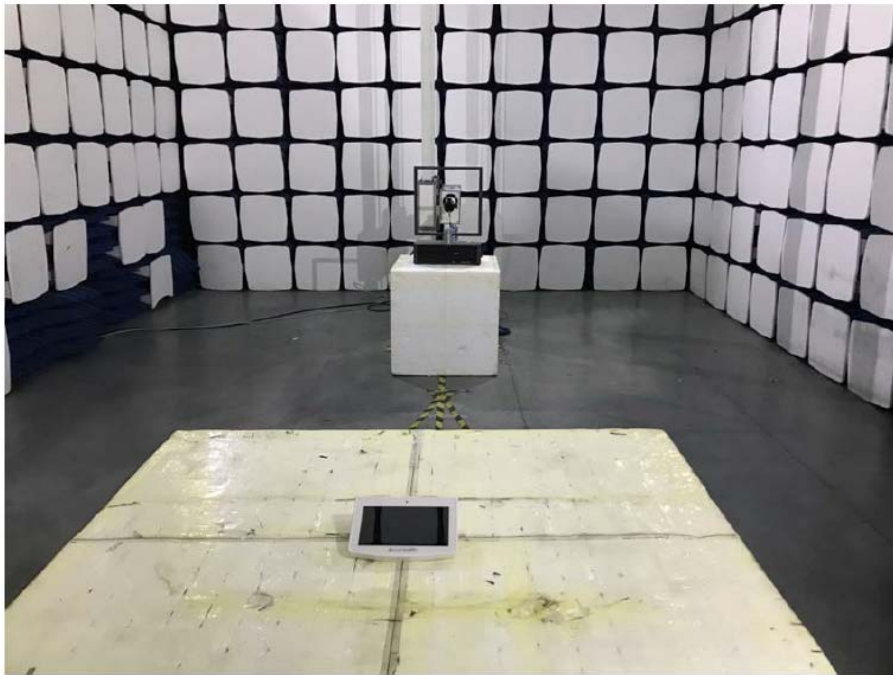

Radiation Emission Test Setup (Below 30MHz)

Radiation Emission Test Setup (30MHz to 1GHz)

Radiation Emission Test Setup (1GHz to 18GHz)

Radiation Emission Test Setup (Above 18GHz)

Extreme Condition Test Setup

Mobile Communication Test Setup