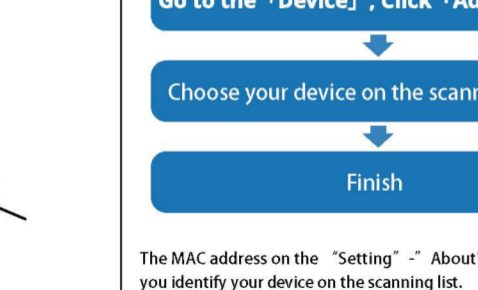

Pairing

Open the App and set up your profile

Go to the 「Device」, Click 「Add a Device」

Choose your device on the scanning list

Finish

The MAC address on the "Setting" - "About" page could help you identify your device on the scanning list.

Use the Touch Screen

Control Center

Swipe Down

Swipe Up

Swipe Left

Swipe Right

Swipe Down

Swipe Up

Feature pages

Menu

Messages

Control Center

Swipe Down

Swipe Up

Swipe Left

Swipe Right

Swipe Down

Swipe Up

Feature pages

Menu

Messages

Smart Watch Features

SLEEP

08H 00M TOTAL SLEEP

06H 00M LIGHT SLEEP

02H 00M RESTFUL SLEEP

NOTE: Sleep stats reset to zero at 8:00 pm.

NOTE: Your movement stats reset to zero at midnight.

NOTE: Sleep stats reset to zero at 8:00 pm.

NOTE: Sleep stats reset to zero at 8:00 pm.

NOTE: Sleep stats reset to zero at 8:00 pm.

NOTE: Sleep stats reset to zero at 8:00 pm.

NOTE: Sleep stats reset to zero at 8:00 pm.

NOTE: Sleep stats reset to zero at 8:00 pm.

NOTE: Sleep stats reset to zero at 8:00 pm.

NOTE: Sleep stats reset to zero at 8:00 pm.

NOTE: Sleep stats reset to zero at 8:00 pm.

NOTE: Sleep stats reset to zero at 8:00 pm.

Smart Watch Features

MEASURE HR

80 BPM

HEART RATE ZONE

AEROBIC

24H HEART RATE

HEART RATE ZONE

AEROBIC

HEART RATE ZONE

AEROBIC

HEART RATE ZONE

AEROBIC

HEART RATE ZONE

AEROBIC

HEART RATE ZONE

AEROBIC

HEART RATE ZONE

Smart Watch Features

STEPS

20000

2000 KICAL CONSUME

12.00 KM DISTANCE

Smart Watch automatically tracks Steps taken on the screen.

NOTE: Your movement stats reset to zero at midnight.

NOTE: Your movement stats reset to zero at midnight.

NOTE: Your movement stats reset to zero at midnight.

NOTE: Your movement stats reset to zero at midnight.

NOTE: Your movement stats reset to zero at midnight.

NOTE: Your movement stats reset to zero at midnight.

NOTE: Your movement stats reset to zero at midnight.

NOTE: Your movement stats reset to zero at midnight.

NOTE: Your movement stats reset to zero at midnight.

NOTE: Your movement stats reset to zero at midnight.

NOTE: Your movement stats reset to zero at midnight.

Smart Watch Features

MEASURE BP

120/60 MMHG

HEALTHY BLOOD PRESSURE ZONE

90MMHG < SBP < 140MMHG

60MMHG < DBP < 90MMHG

NEARLY 7 BLOOD PRESSURE

On the blood pressure page, It can show the blood pressure measured data of the last times.

On the blood pressure page, It can show the blood pressure measured data of the last times.

On the blood pressure page, It can show the blood pressure measured data of the last times.

On the blood pressure page, It can show the blood pressure measured data of the last times.

On the blood pressure page, It can show the blood pressure measured data of the last times.

Smart Watch Features

SPO2

98%

BLOOD OXYGEN HEALTH ZONE

SPO2 < 99%

SPO2 > 96%

NEARLY 7 BLOOD OXYGEN

Tap the SpO2 page to start measuring your SpO2.

On the SpO2 page, It can show the SpO2 measured data of the last times.

On the SpO2 page, It can show the SpO2 measured data of the last times.

On the SpO2 page, It can show the SpO2 measured data of the last times.