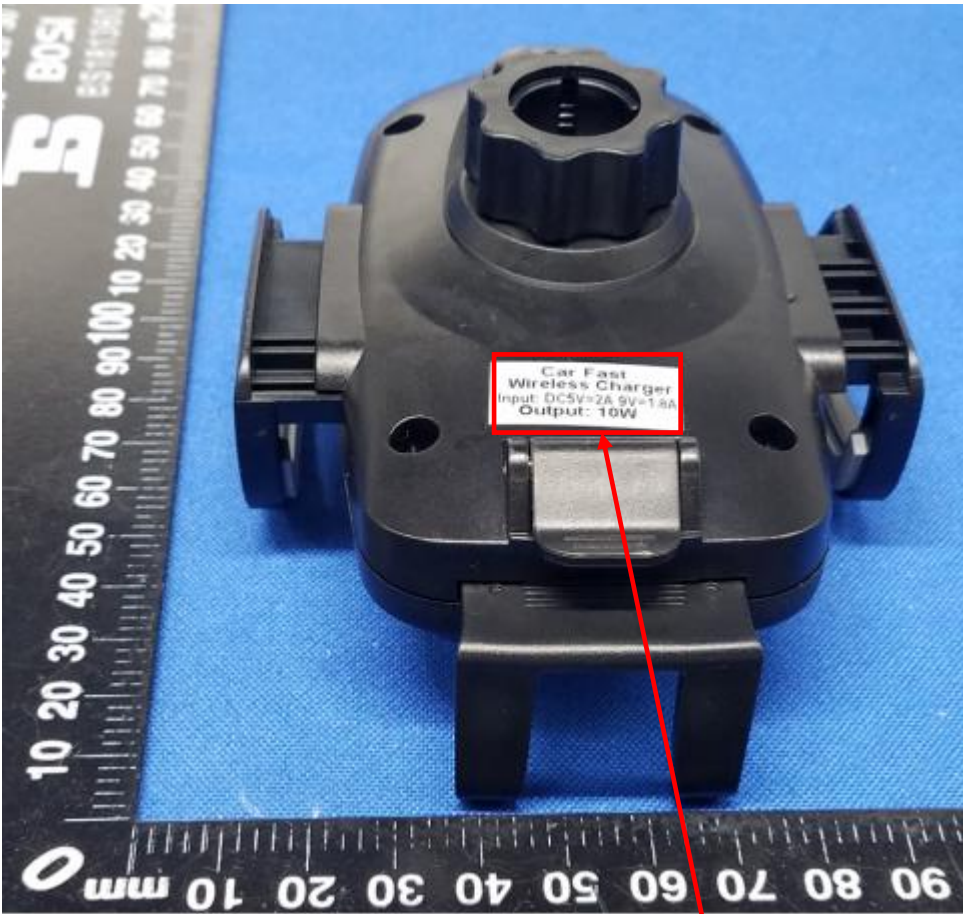

# Label Artwork and Location

Model: C91

Label:

wireless charging phone holder  
Model: C91  
FCC ID: 2APCQ-C91

Size: L\*W=22\*10.5mm

Location