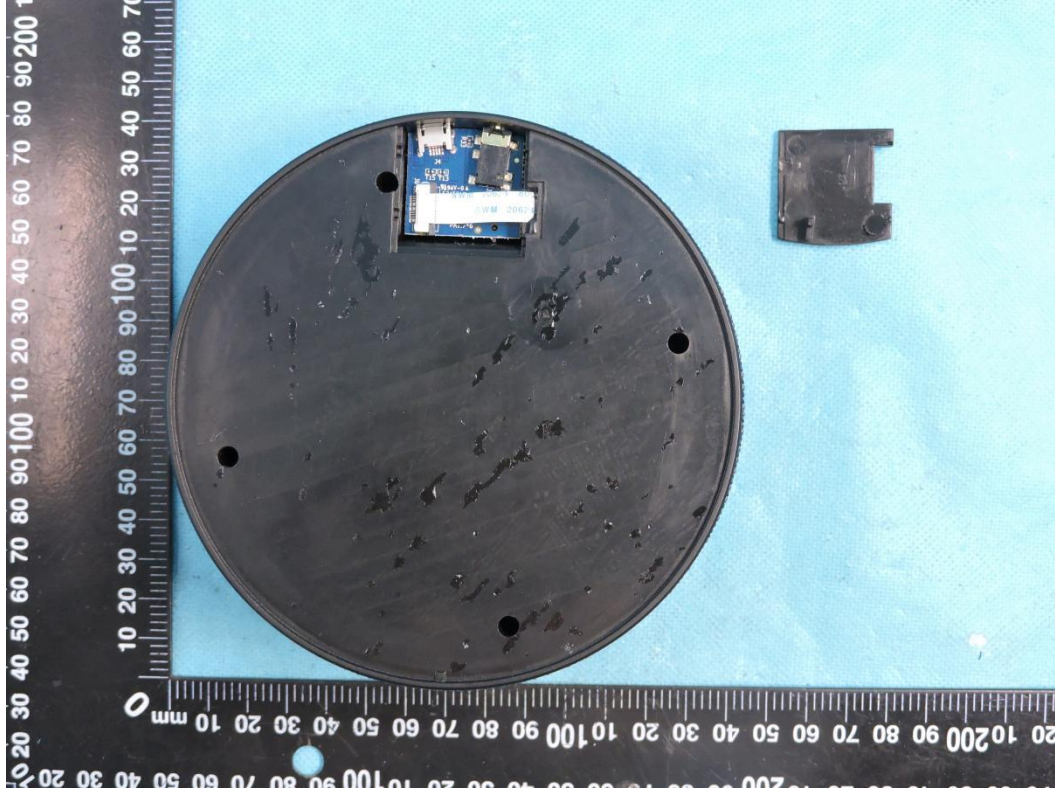

APPENDIX-PHOTOGRAPHS OF EUT CONSTRUCTIONAL DETAILS

FCC ID: 2APCPP10PWL1903

Model Name: SOWO-P10

Photo 1

Photo 2

Photo 3

Photo 4

Photo 5

Photo 6

Photo 7

Photo 8

Photo 9

Photo 10