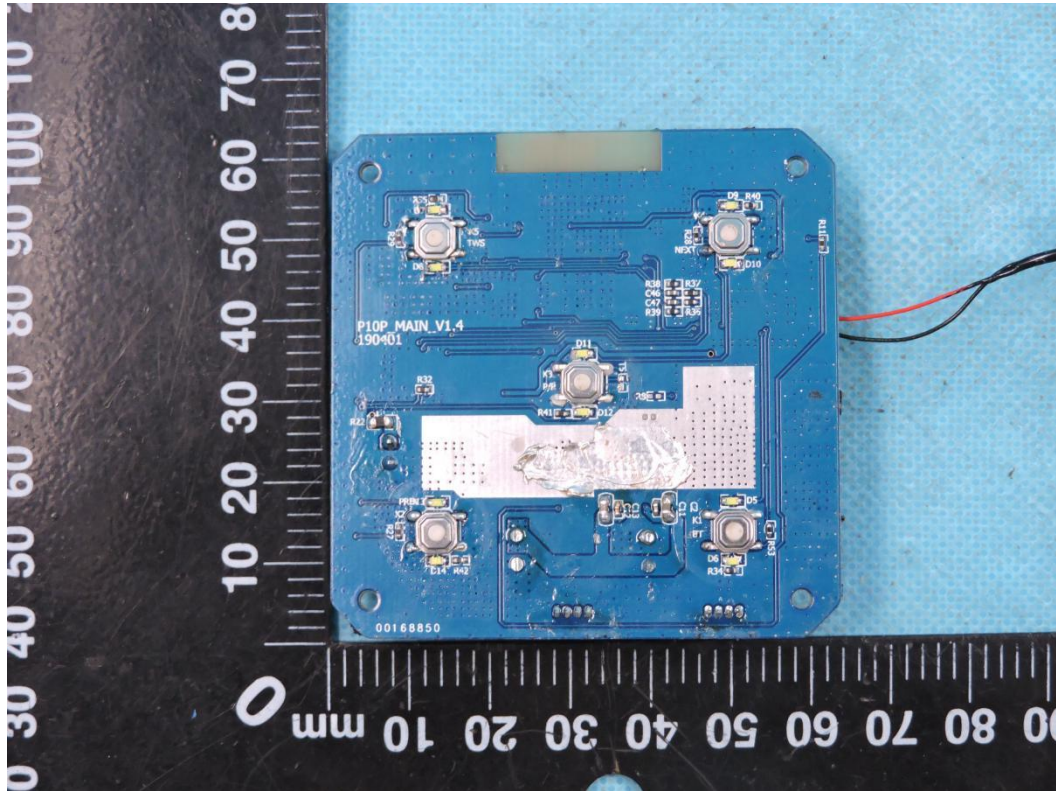

APPENDIX-PHOTOGRAPHS OF EUT CONSTRUCTIONAL DETAILS

FCC ID: 2APCPP10PWL1903

Model Name: SOWO-P10

Photo 1

Photo 2

Photo 3

Photo 4

Photo 5

Photo 6

Photo 7

Photo 8

Photo 9

Photo 10