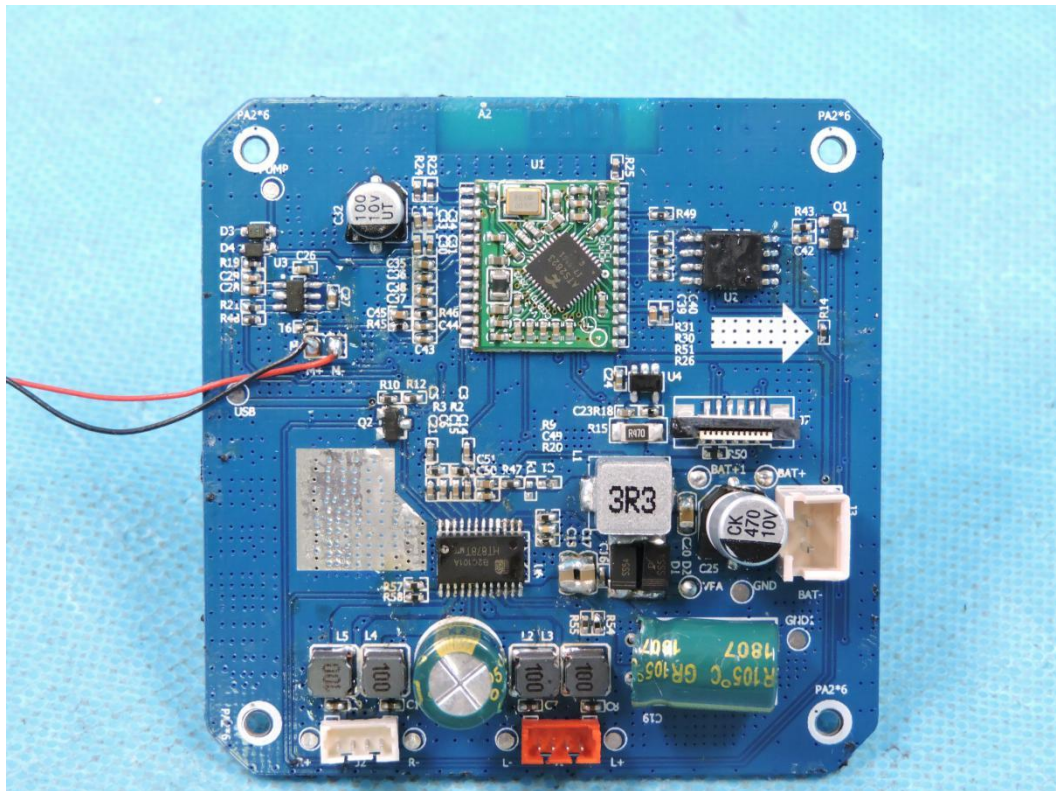

APPENDIX-PHOTOGRAPHS OF EUT CONSTRUCTIONAL DETAILS

FCC ID: 2APCPP10PWL1903

Model Name: SOWO-P10

Photo 1

Photo 2

Photo 3

Photo 4

Photo 5