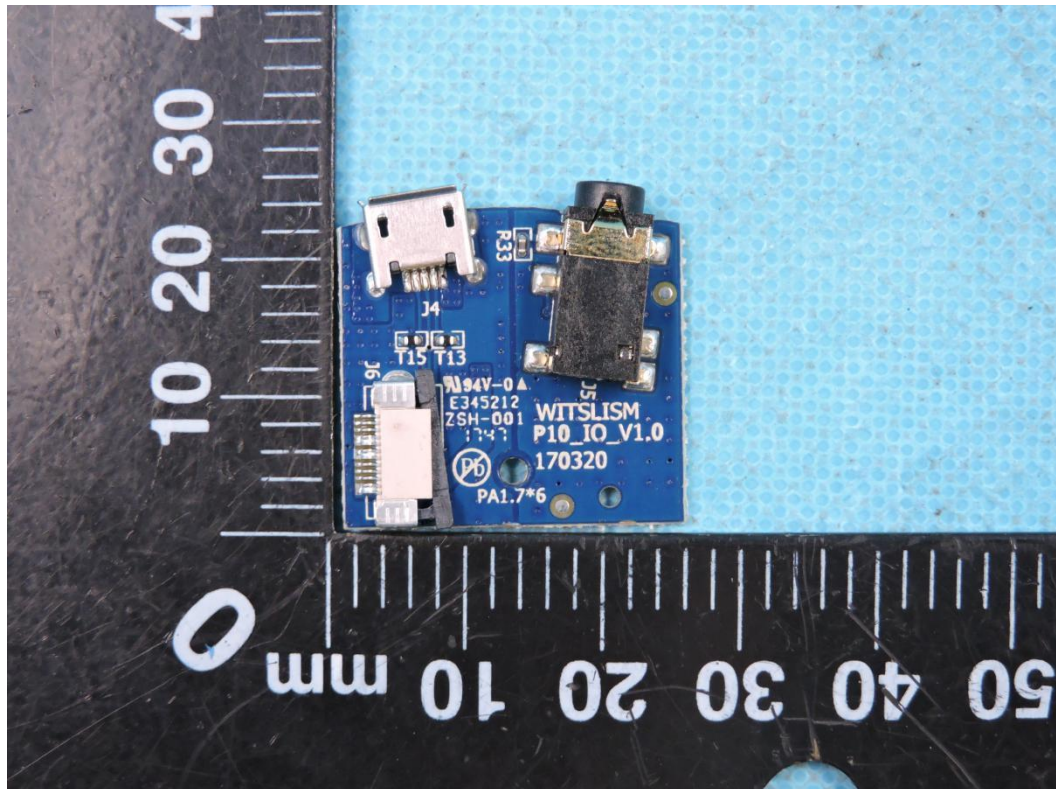

APPENDIX-PHOTOGRAPHS OF EUT CONSTRUCTIONAL DETAILS

FCC ID: 2APCPP10PWL1903

Model Name: SOWO-P10

Photo 1

Photo 2

Photo 3

Photo 4

Photo 5

Photo 6

Photo 7

Photo 8

Photo 9

Photo 10