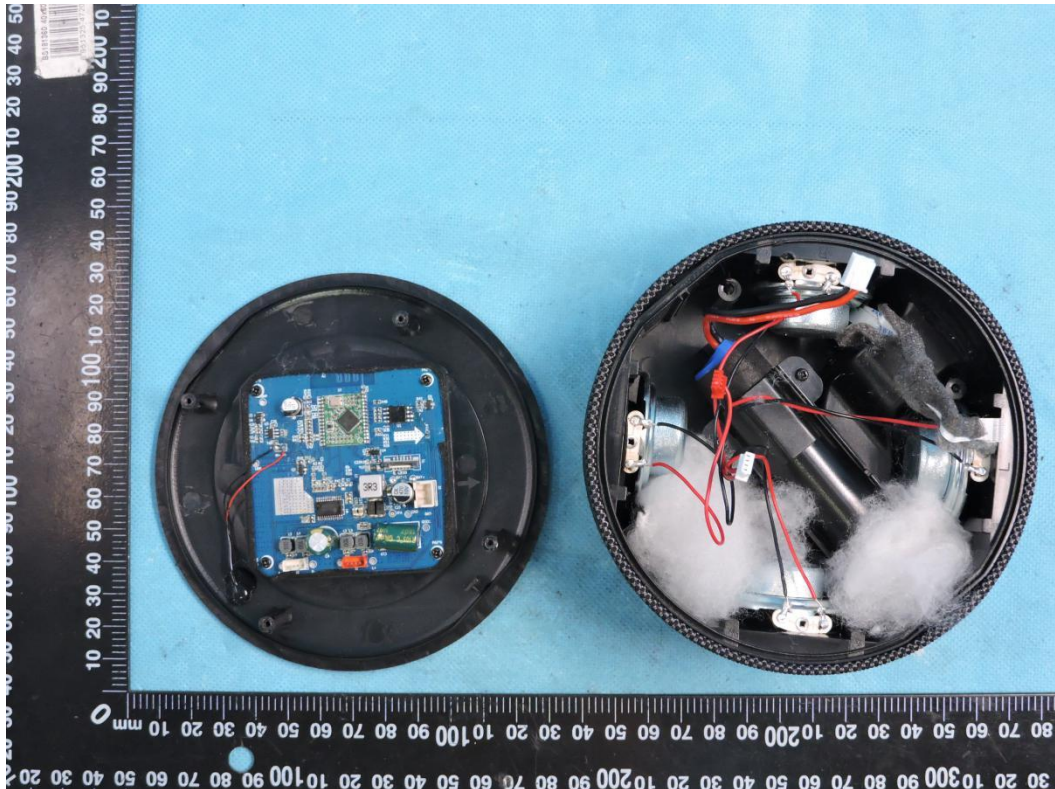

APPENDIX-PHOTOGRAPHS OF EUT CONSTRUCTIONAL DETAILS

FCC ID: 2APCPP10PWL1903

Model Name: SOWO-P10

Photo 1

Photo 2

Photo 3

Photo 4

Photo 5

Photo 6

Photo 7

Photo 8

Photo 9

Photo 10