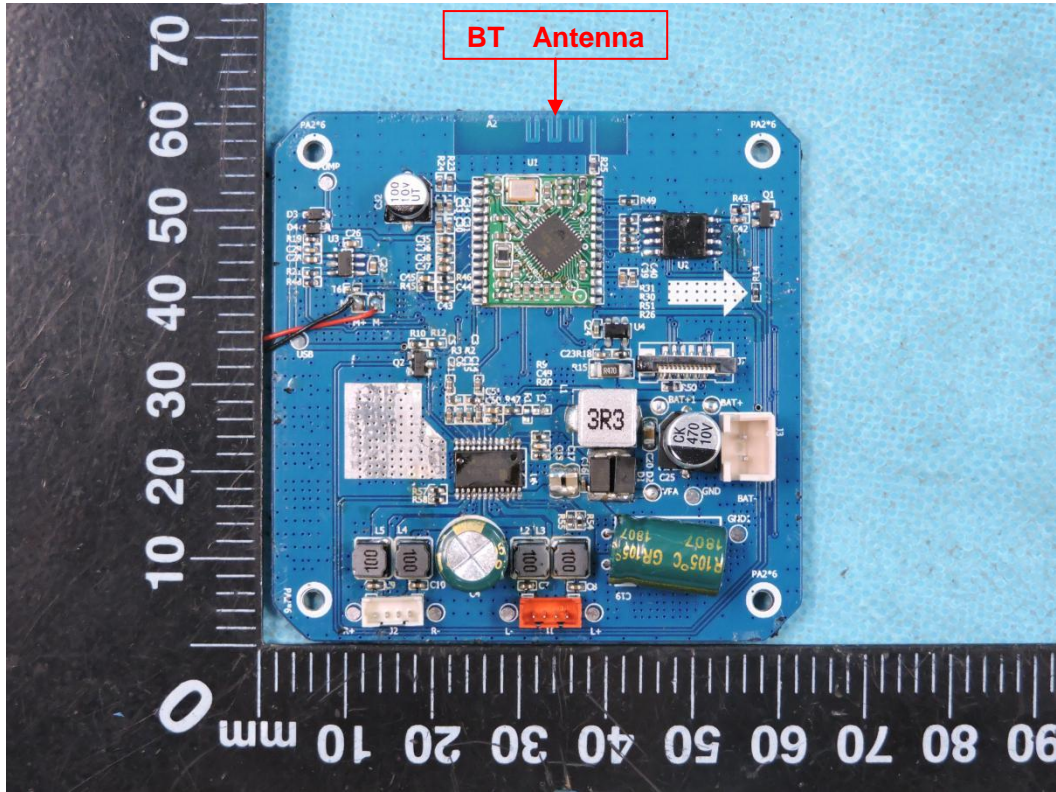

APPENDIX-PHOTOGRAPHS OF EUT CONSTRUCTIONAL DETAILS

FCC ID: 2APCPP10PWL1903

Model Name: SOWO-P10

Photo 1

Photo 2

Photo 3

Photo 4

Photo 5