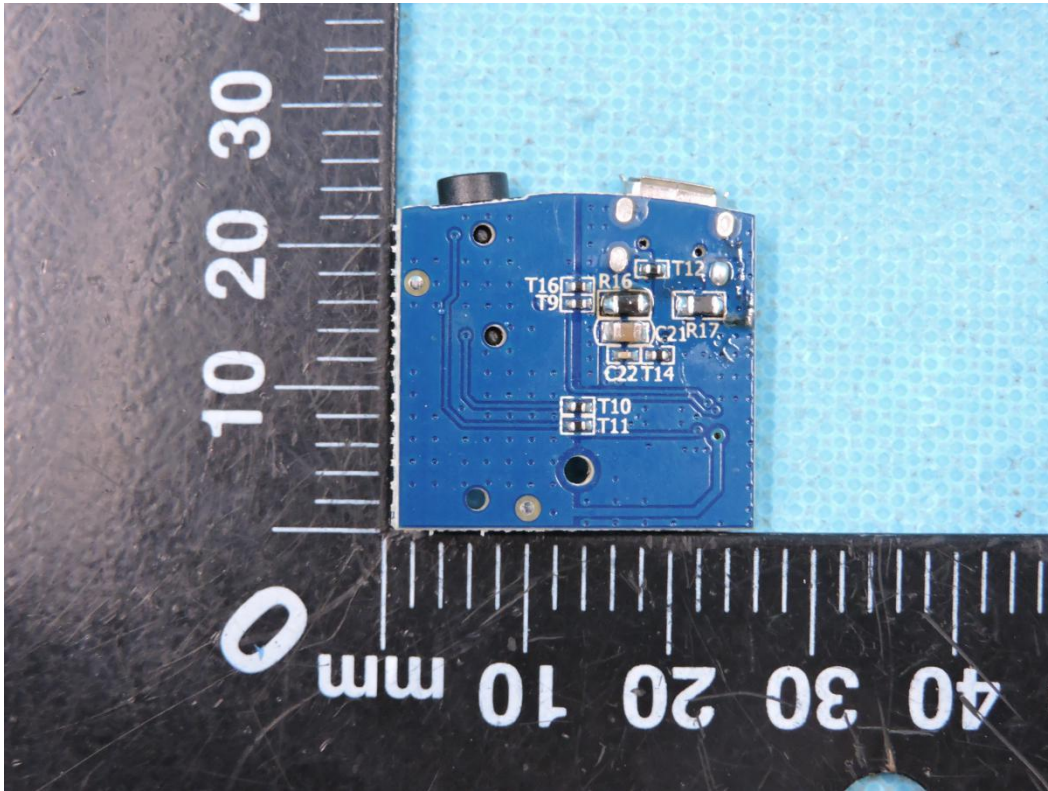

APPENDIX-PHOTOGRAPHS OF EUT CONSTRUCTIONAL DETAILS

FCC ID: 2APCPP10PWL1903

Model Name: SOWO-P10

Photo 1

Photo 2

Photo 3

Photo 4

Photo 5

Photo 6

Photo 7

Photo 8

Photo 9

Photo 10