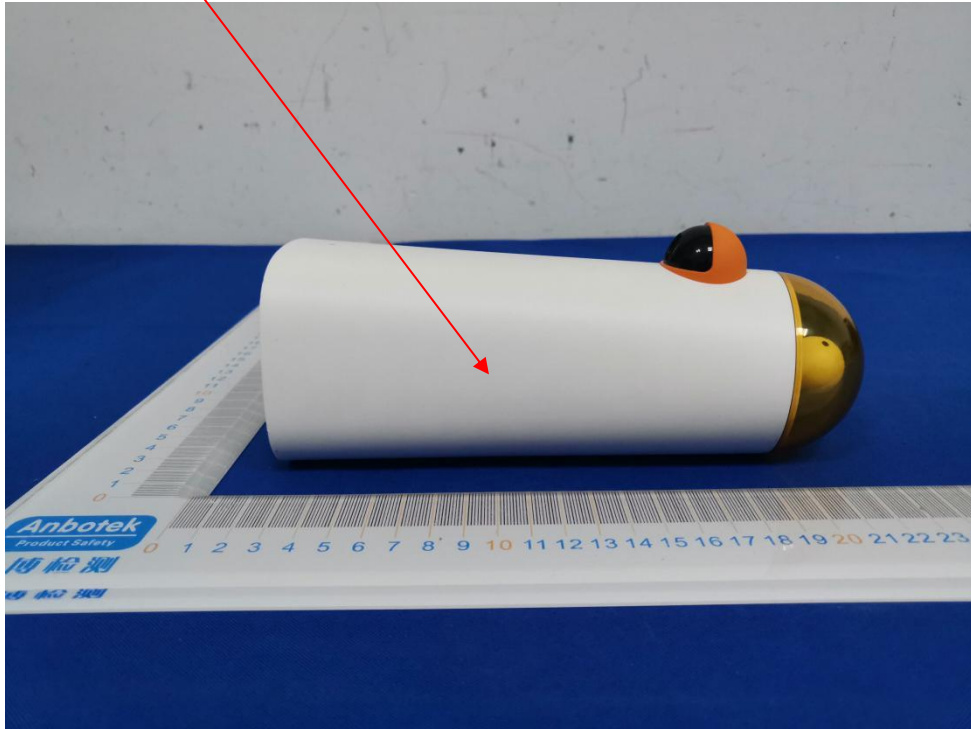

Label Location:

Product Name: Command Tower
Model No.: MTT1801
FCC: 2APCMMTB2106