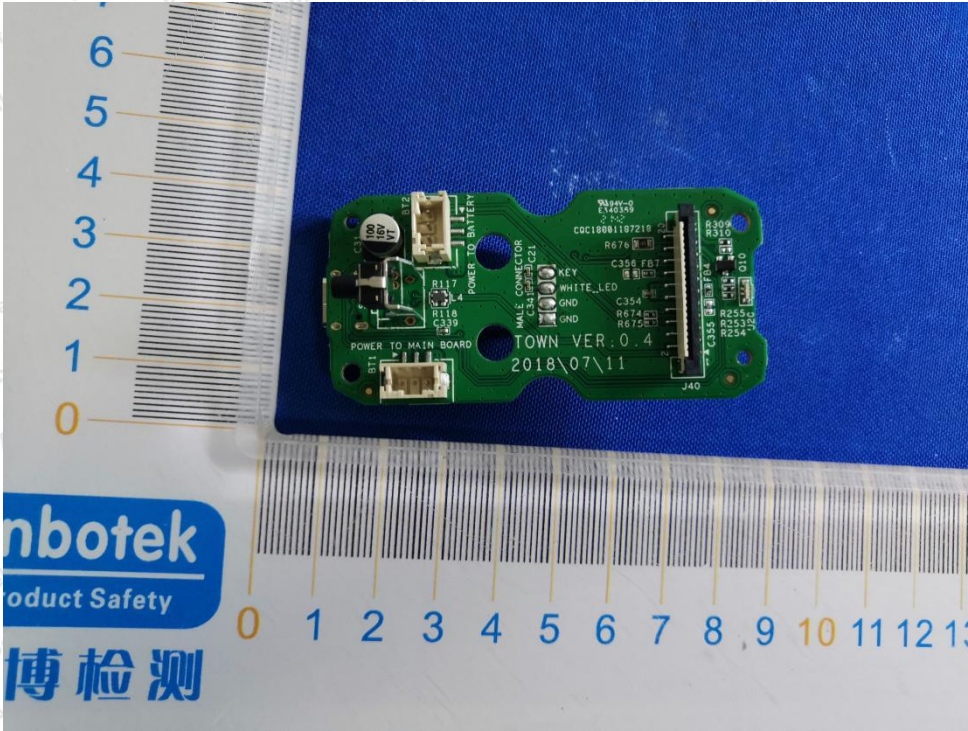

Shenzhen Anbotek Compliance Laboratory Limited

Address: 1/F., Building D, Sogood Science and Technology Park, Sanwei Community, Hangcheng Street, Bao'an District, Shenzhen, Guangdong, China.
Tel: (86) 755-26066440 Fax: (86) 755-26014772 Email: service@anbotek.com

Hotline
400-003-0500
www.anbotek.com