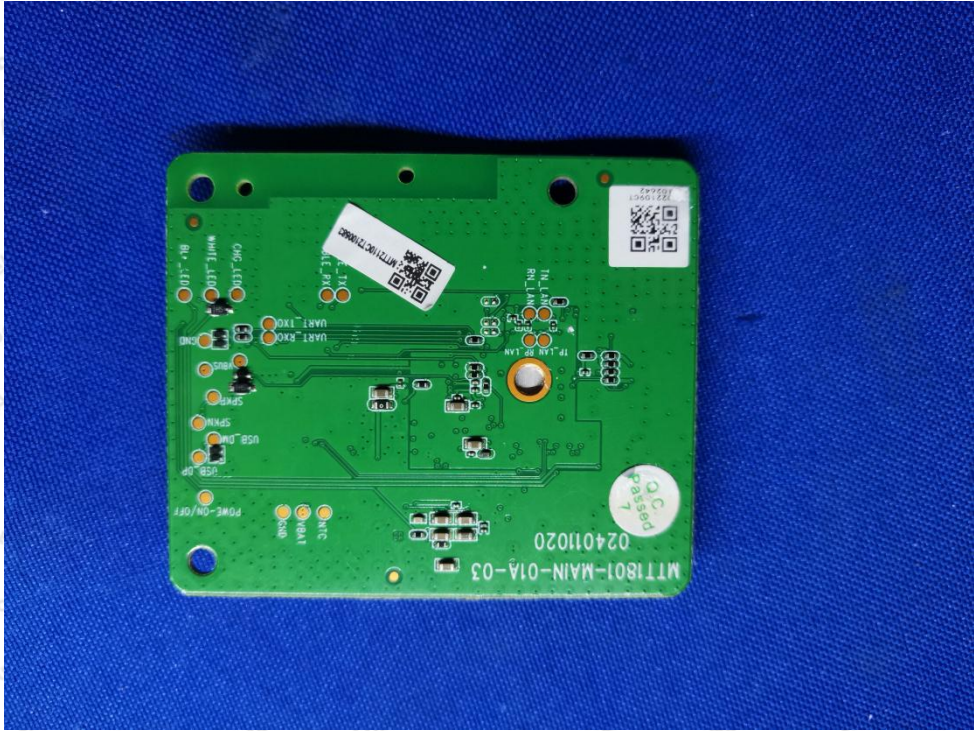

ANT

Shenzhen Anbotek Compliance Laboratory Limited

Address: 1/F., Building D, Sogood Science and Technology Park, Sanwei Community, Hangcheng Street, Bao'an District, Shenzhen, Guangdong, China.
Tel: (86) 755-26066440 Fax: (86) 755-26014772 Email: service@anbotek.com

Hotline
400-003-0500
www.anbotek.com