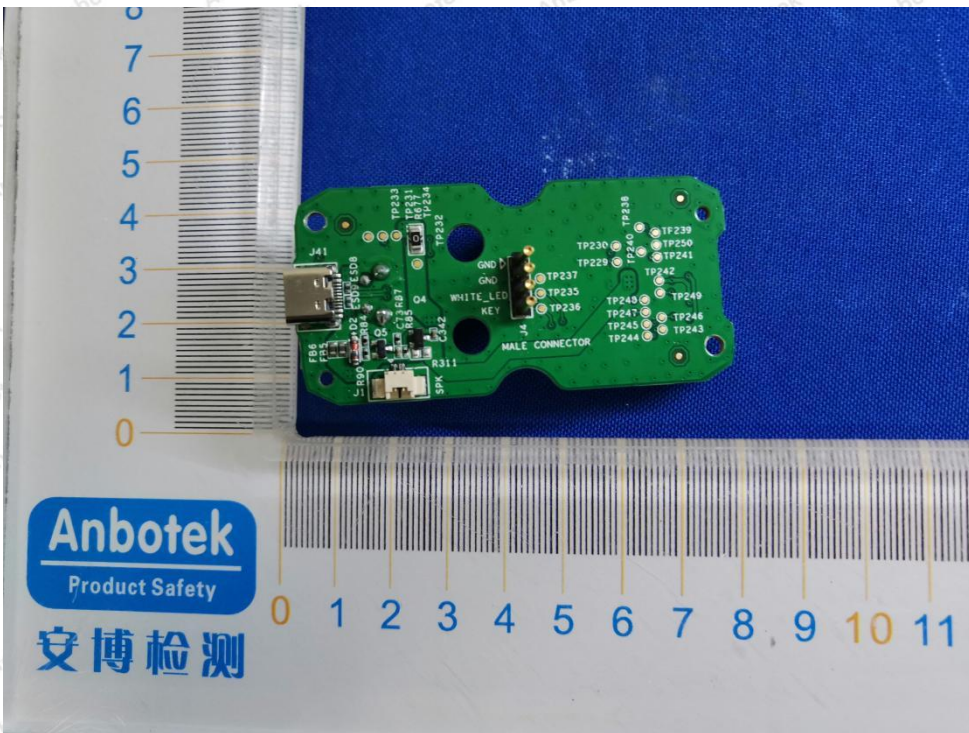

Hotline
400-003-0500
www.anbotek.com

Anbotek

Product Safety

Shenzhen Anbotek Compliance Laboratory Limited

Address: 1/F., Building D, Sogood Science and Technology Park, Sanwei Community, Hangcheng Street, Bao'an District, Shenzhen, Guangdong, China.