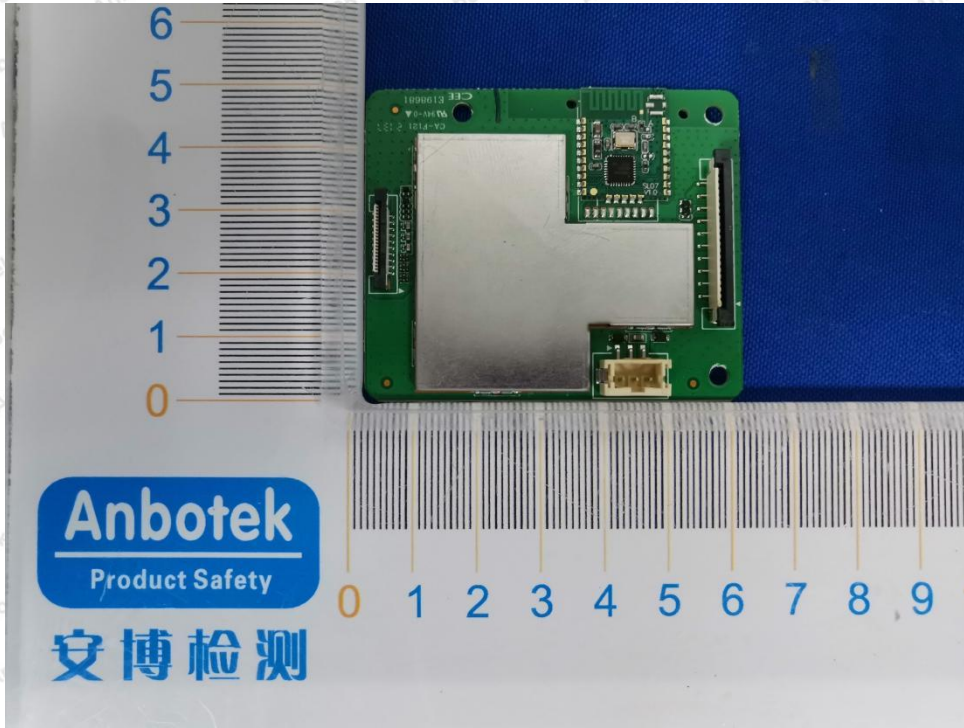

Anbotek

Product Safety

Shenzhen Anbotek Compliance Laboratory Limited

Address: 1/F., Building D, Sogood Science and Technology Park, Sanwei Community, Hangcheng Street, Bao'an District, Shenzhen, Guangdong, China.

Tel: (86) 755-26066440 Fax: (86) 755-26014772 Email: service@anbotek.com

Hotline
400-003-0500
www.anbotek.com