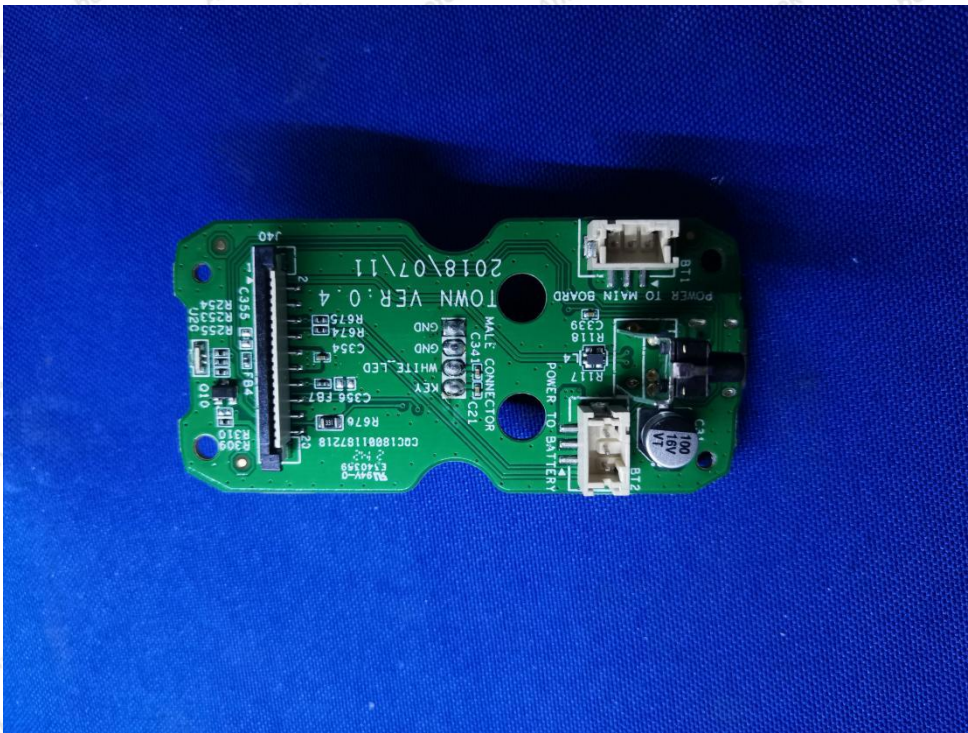

Shenzhen Anbotek Compliance Laboratory Limited

Address: 1/F., Building D, Sogood Science and Technology Park, Sanwei Community, Hangcheng Street, Bao'an District, Shenzhen, Guangdong, China.
Tel: (86) 755-26066440 Fax: (86) 755-26014772 Email: service@anbotek.com

Hotline
400-003-0500
www.anbotek.com