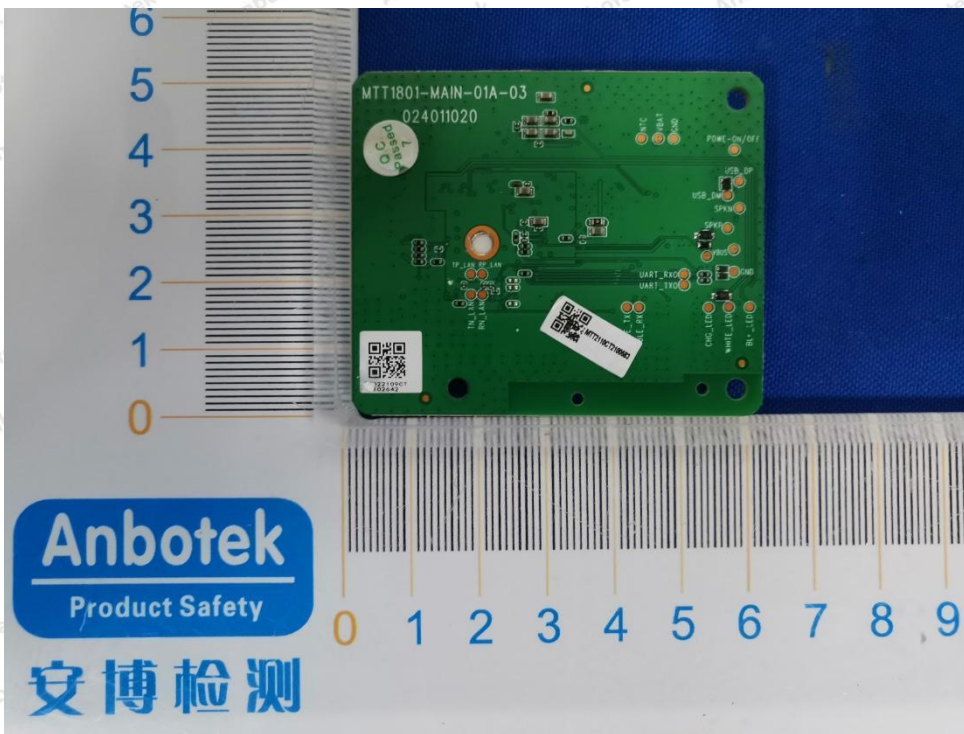

Anbotek

Product Safety

Shenzhen Anbotek Compliance Laboratory Limited

Address: 1/F., Building D, Sogood Science and Technology Park, Sanwei Community, Hangcheng Street, Bao'an District, Shenzhen, Guangdong, China.

Tel: (86) 755-26066440 Fax: (86) 755-26014772 Email: service@anbotek.com

Hotline
400-003-0500
www.anbotek.com