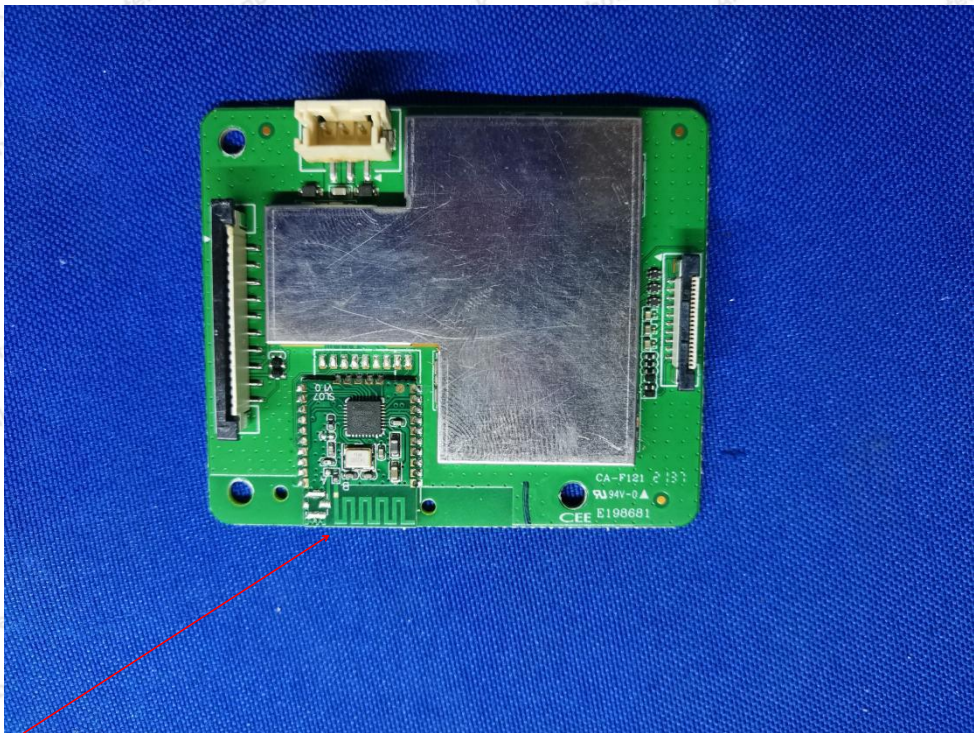

ANT

Shenzhen Anbotek Compliance Laboratory Limited

Address: 1/F., Building D, Sogood Science and Technology Park, Sanwei Community, Hangcheng Street, Bao'an District, Shenzhen, Guangdong, China.
Tel: (86) 755-26066440 Fax: (86) 755-26014772 Email: service@anbotek.com

Hotline
400-003-0500
www.anbotek.com