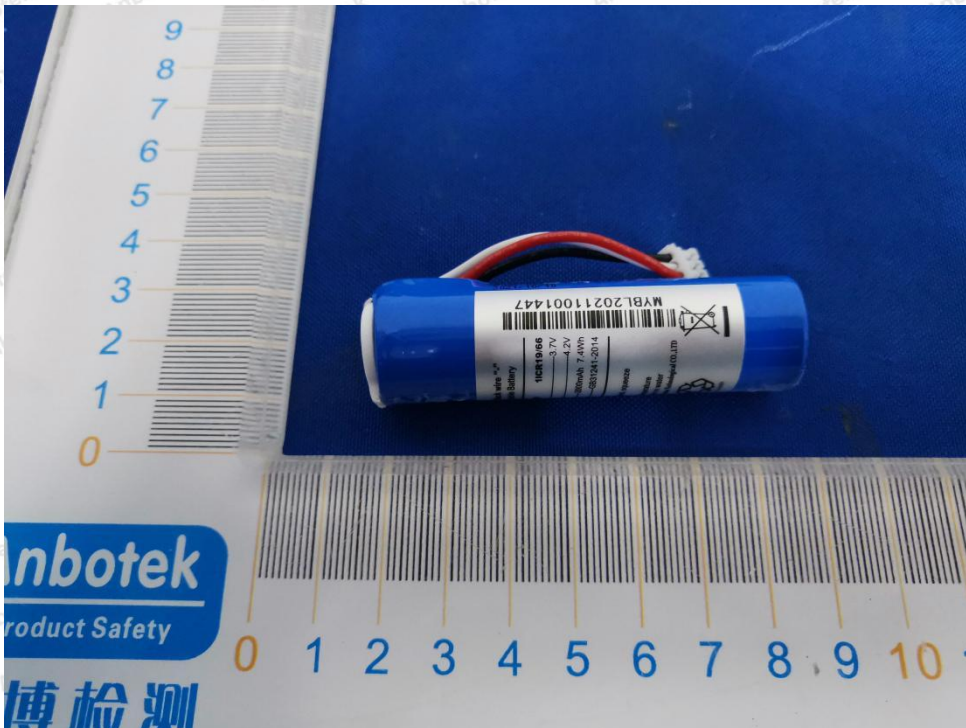

Anbotek

Product Safety

FCC ID: 2APCMMTB2106

Shenzhen Anbotek Compliance Laboratory Limited

Address: 1/F., Building D, Sogood Science and Technology Park, Sanwei Community, Hangcheng Street, Bao'an District, Shenzhen, Guangdong, China.
Tel: (86) 755-26066440 Fax: (86) 755-26014772 Email: service@anbotek.com