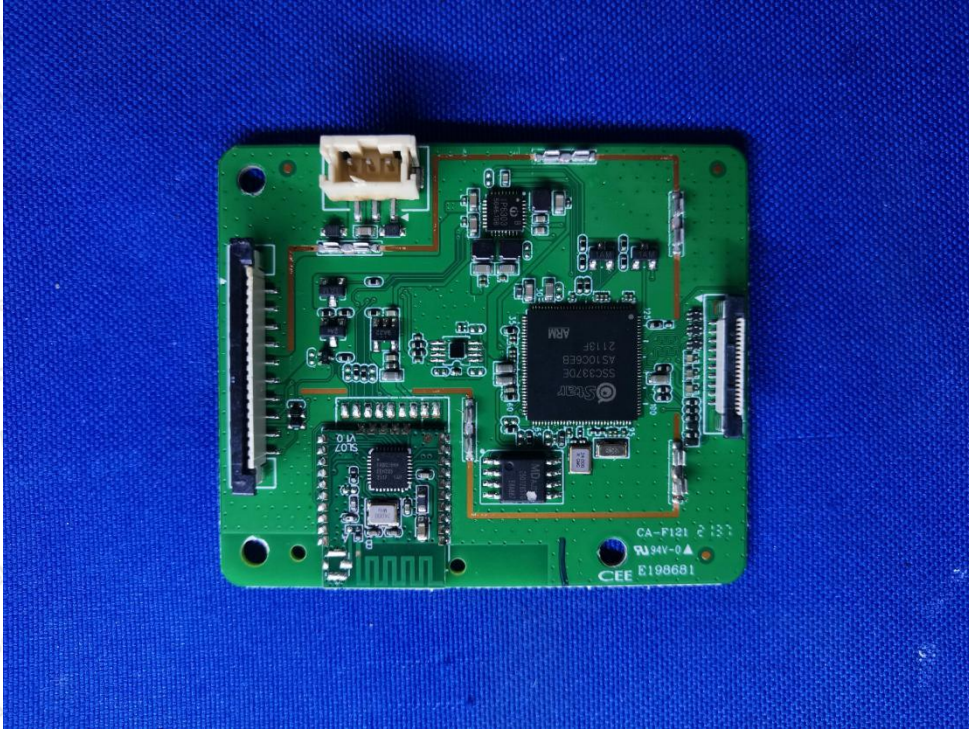

Hotline
400-003-0500
www.anbotek.com

Anbotek

Product Safety

Shenzhen Anbotek Compliance Laboratory Limited

Address: 1/F., Building D, Sogood Science and Technology Park, Sanwei Community, Hangcheng Street, Bao'an District, Shenzhen, Guangdong, China.