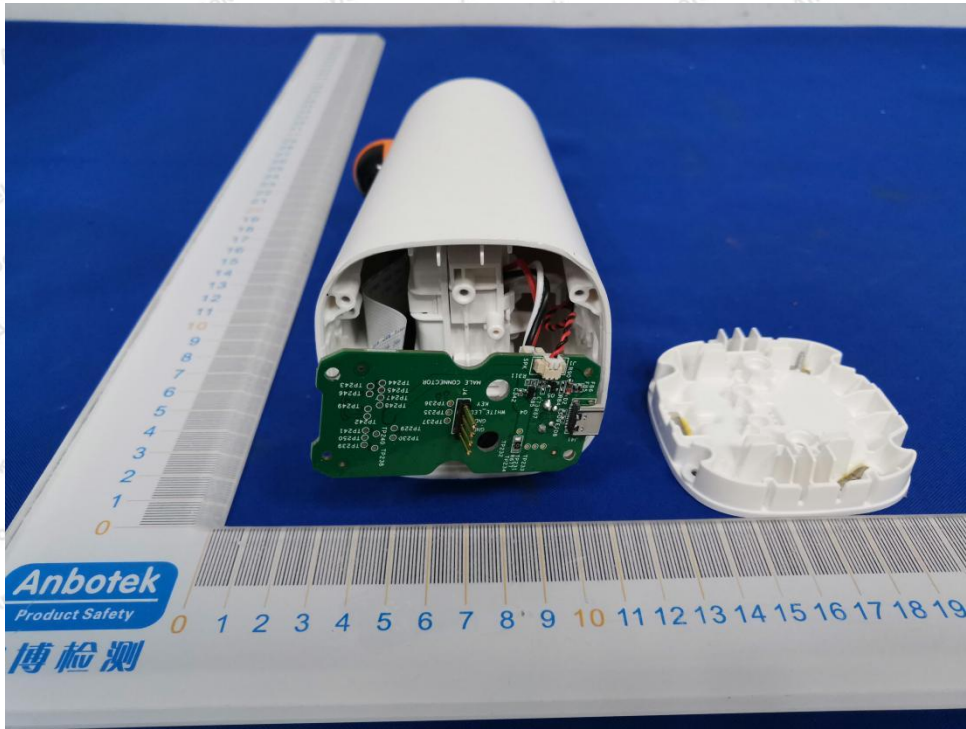

Anbotek

Product Safety

FCC ID: 2APCMMTB2106

Shenzhen Anbotek Compliance Laboratory Limited

Address: 1/F., Building D, Sogood Science and Technology Park, Sanwei Community, Hangcheng Street, Bao'an District, Shenzhen, Guangdong, China.
Tel: (86) 755-26066440 Fax: (86) 755-26014772 Email: service@anbotek.com