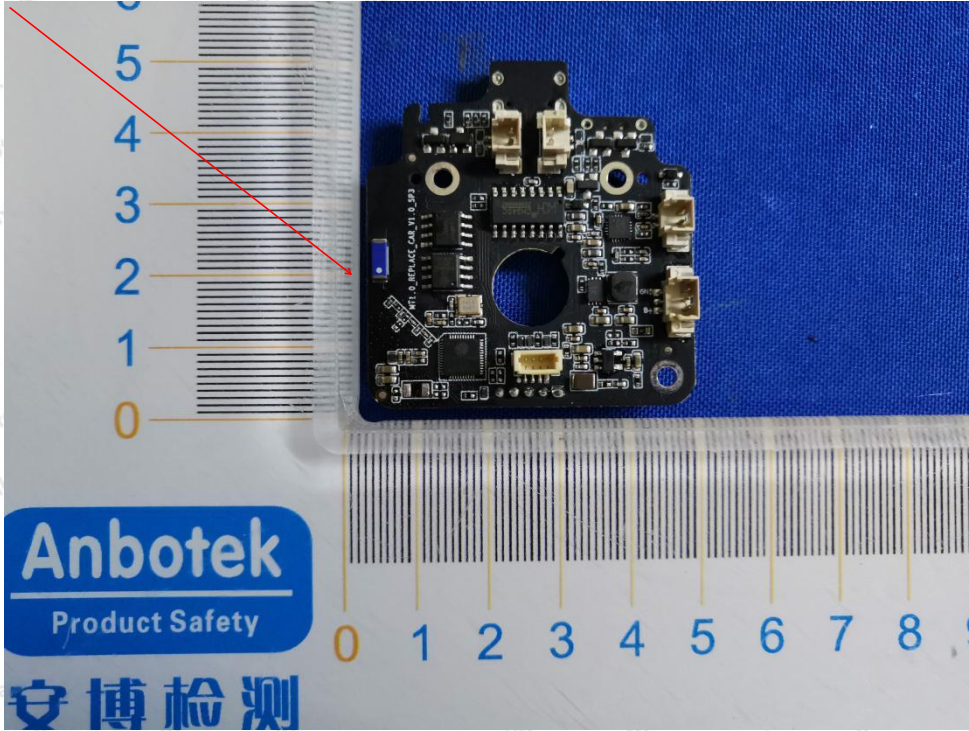

Anbotek

Product Safety

安博检测

Shenzhen Anbotek Compliance Laboratory Limited

Address: 1/F., Building D, Sogood Science and Technology Park, Sanwei Community, Hangcheng Street, Bao'an District, Shenzhen, Guangdong, China.

Tel: (86) 755-26066440 Fax: (86) 755-26014772 Email: service@anbotek.com

Hotline
400-003-0500
www.anbotek.com