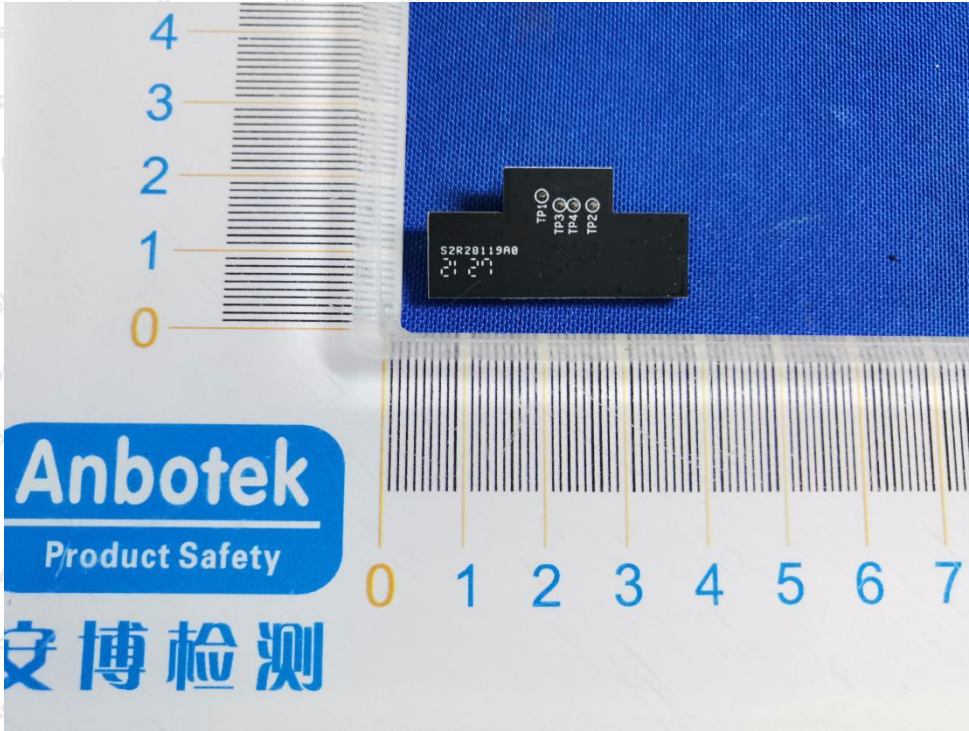

Anbotek

Product Safety

Shenzhen Anbotek Compliance Laboratory Limited

Address: 1/F., Building D, Sogood Science and Technology Park, Sanwei Community, Hangcheng Street, Bao'an District, Shenzhen, Guangdong, China.

Tel: (86) 755-26066440 Fax: (86) 755-26014772 Email: service@anbotek.com

Hotline
400-003-0500
www.anbotek.com