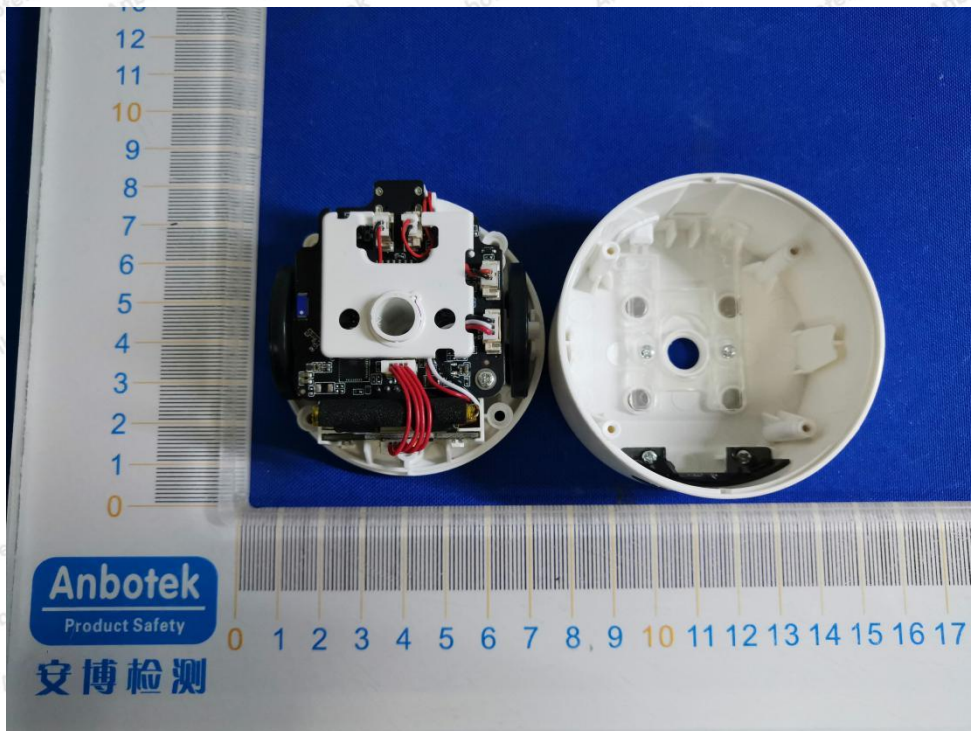

Anbotek

Product Safety

FCC ID: 2APCMMTB1801

Shenzhen Anbotek Compliance Laboratory Limited

Address: 1/F., Building D, Sogood Science and Technology Park, Sanwei Community, Hangcheng Street, Bao'an District, Shenzhen, Guangdong, China.
Tel: (86) 755-26066440 Fax: (86) 755-26014772 Email: service@anbotek.com