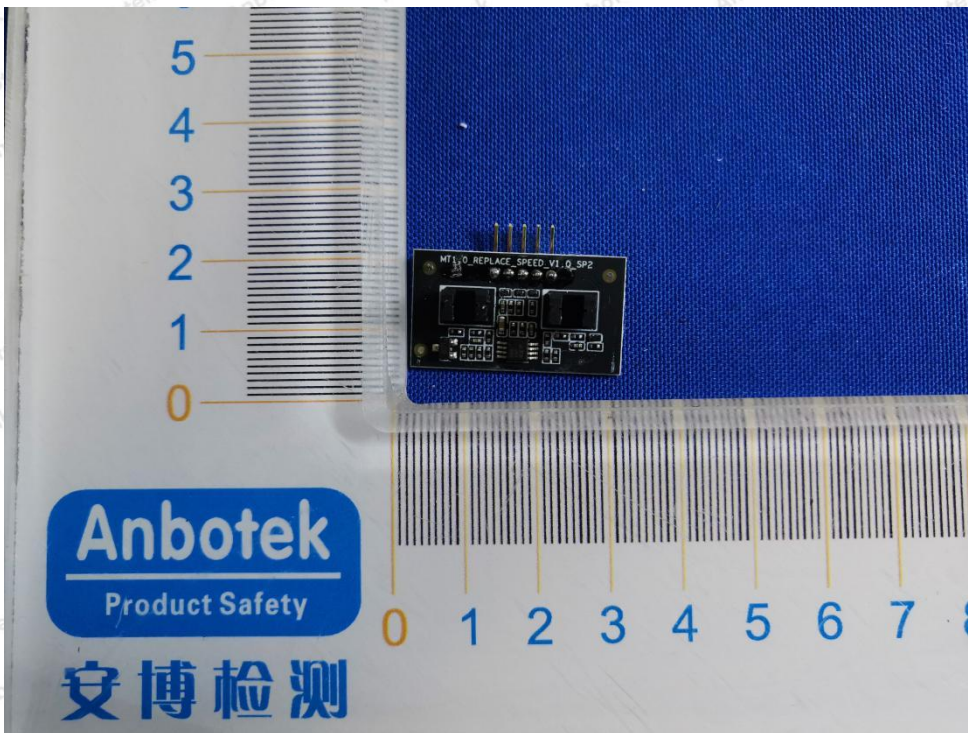

Anbotek

Product Safety

Shenzhen Anbotek Compliance Laboratory Limited

Address: 1/F., Building D, Sogood Science and Technology Park, Sanwei Community, Hangcheng Street, Bao'an District, Shenzhen, Guangdong, China.

Tel: (86) 755-26066440 Fax: (86) 755-26014772 Email: service@anbotek.com

Hotline
400-003-0500
www.anbotek.com