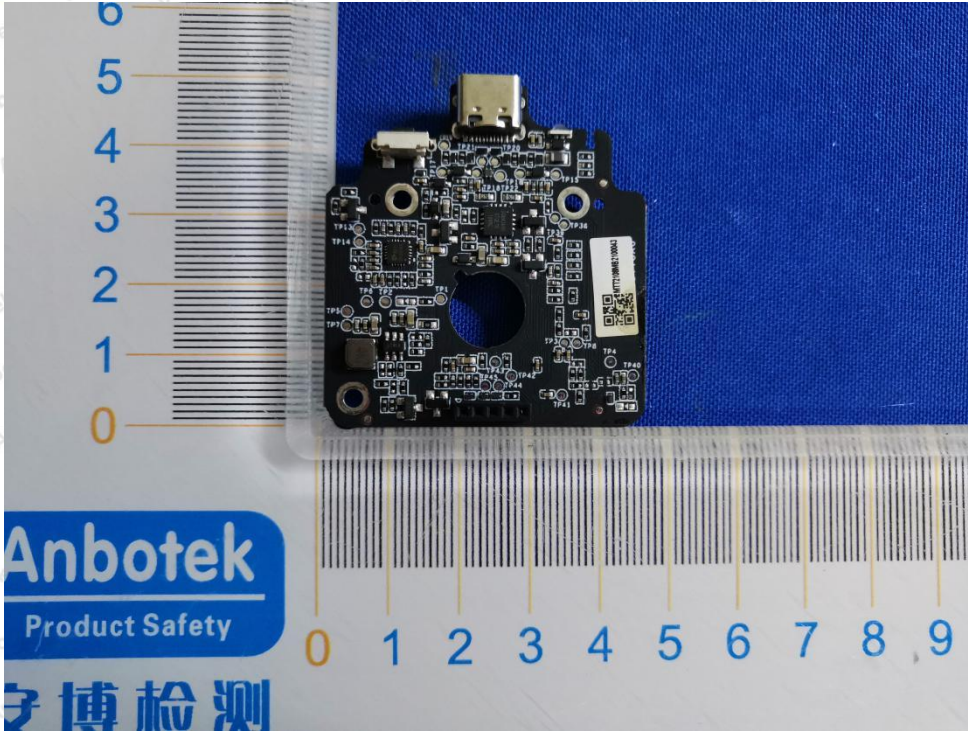

Hotline
400-003-0500
www.anbotek.com

Anbotek

Product Safety

Shenzhen Anbotek Compliance Laboratory Limited

Address: 1/F., Building D, Sogood Science and Technology Park, Sanwei Community, Hangcheng Street, Bao'an District, Shenzhen, Guangdong, China.