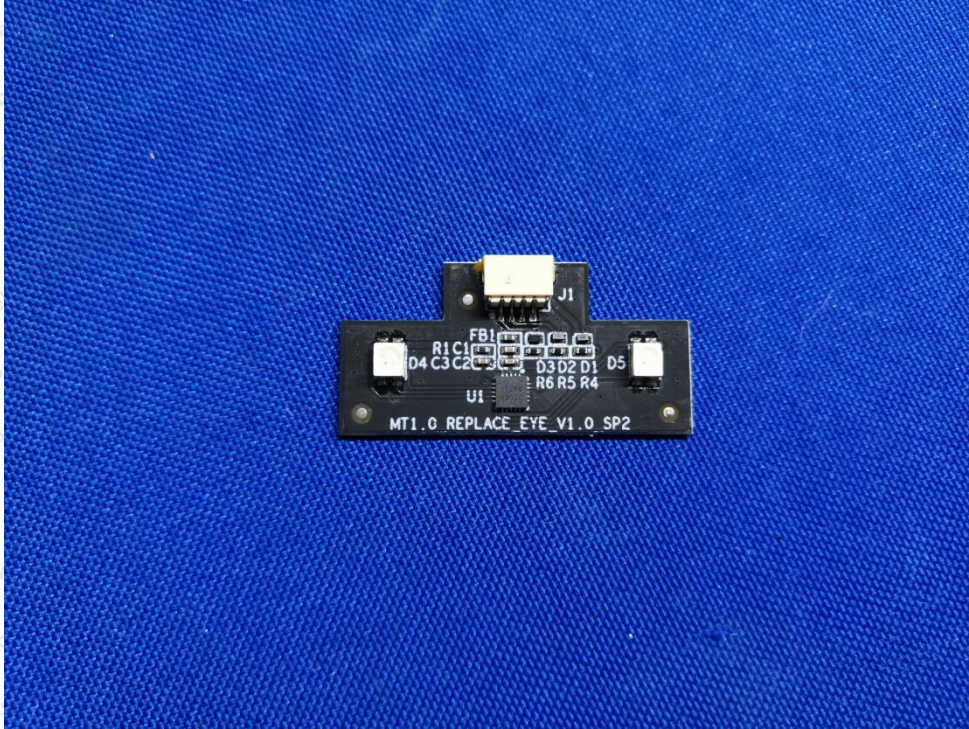

Anbotek

Product Safety

ANT