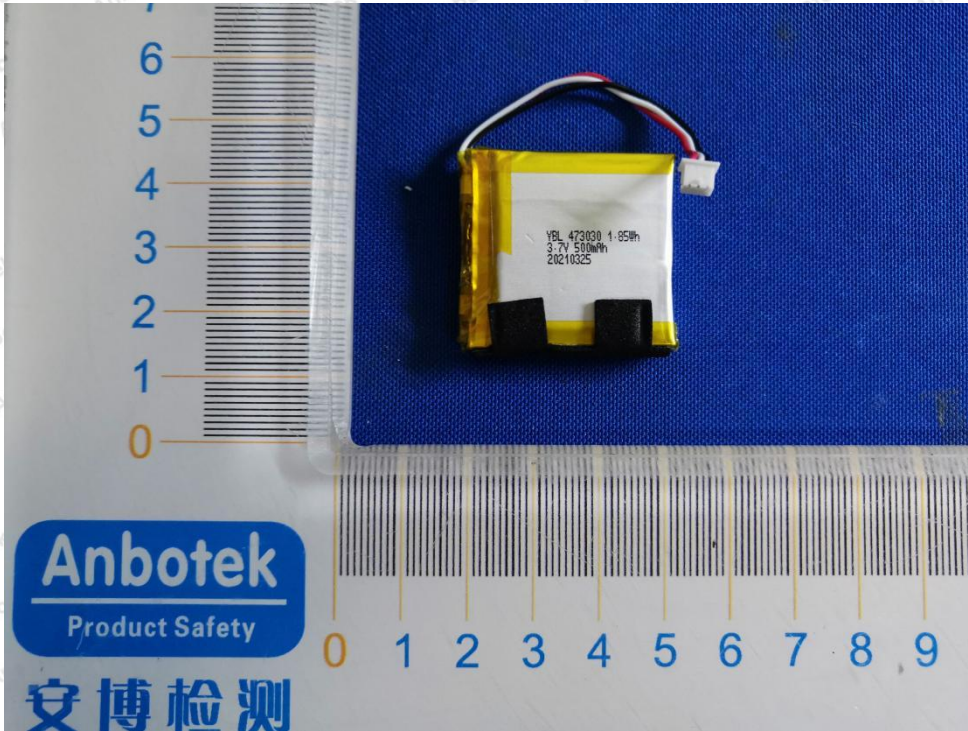

Anbotek

Product Safety

Shenzhen Anbotek Compliance Laboratory Limited

Address: 1/F., Building D, Sogood Science and Technology Park, Sanwei Community, Hangcheng Street, Bao'an District, Shenzhen, Guangdong, China.

Tel: (86) 755-26066440 Fax: (86) 755-26014772 Email: service@anbotek.com

Hotline
400-003-0500
www.anbotek.com