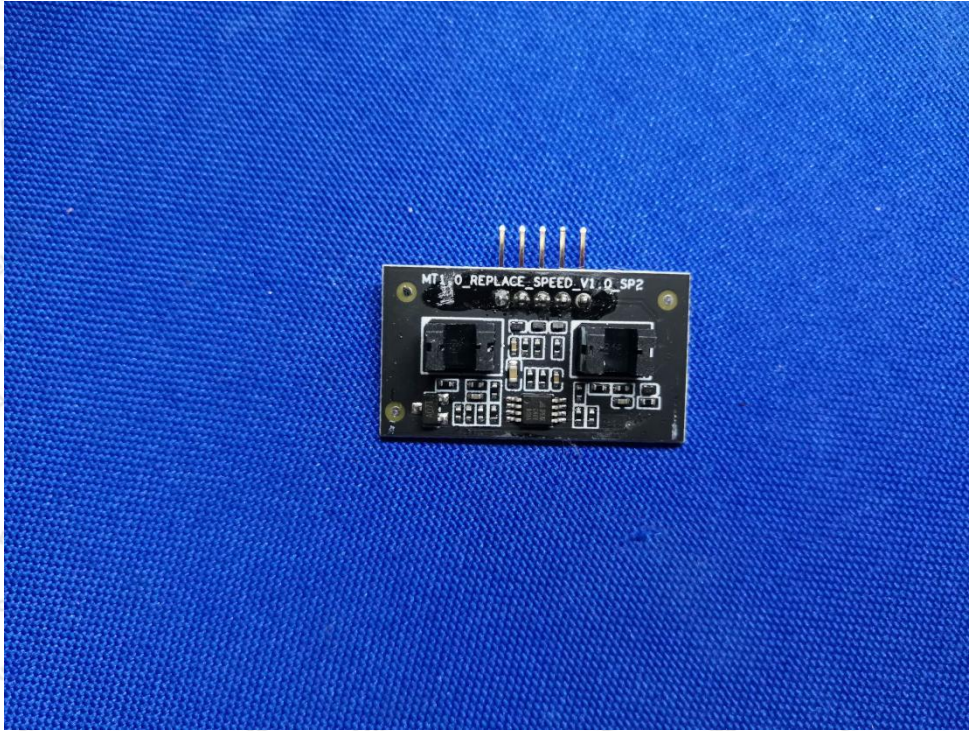

Anbotek

Product Safety

Anbotek

Product Safety

安博检测

Shenzhen Anbotek Compliance Laboratory Limited

Address: 1/F., Building D, Sogood Science and Technology Park, Sanwei Community, Hangcheng Street, Bao'an District, Shenzhen, Guangdong, China.

Tel: (86) 755-26066440 Fax: (86) 755-26014772 Email: service@anbotek.com

Hotline
400-003-0500
www.anbotek.com