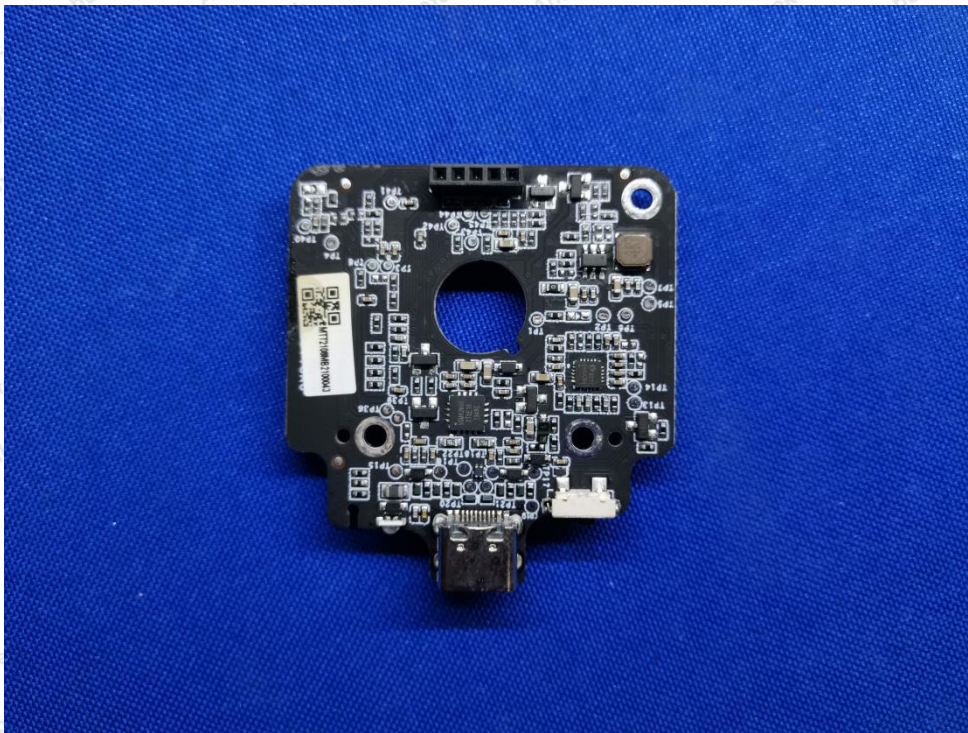

Hotline
400-003-0500
www.anbotek.com

Anbotek

Product Safety

Shenzhen Anbotek Compliance Laboratory Limited

Address: 1/F., Building D, Sogood Science and Technology Park, Sanwei Community, Hangcheng Street, Bao'an District, Shenzhen, Guangdong, China.