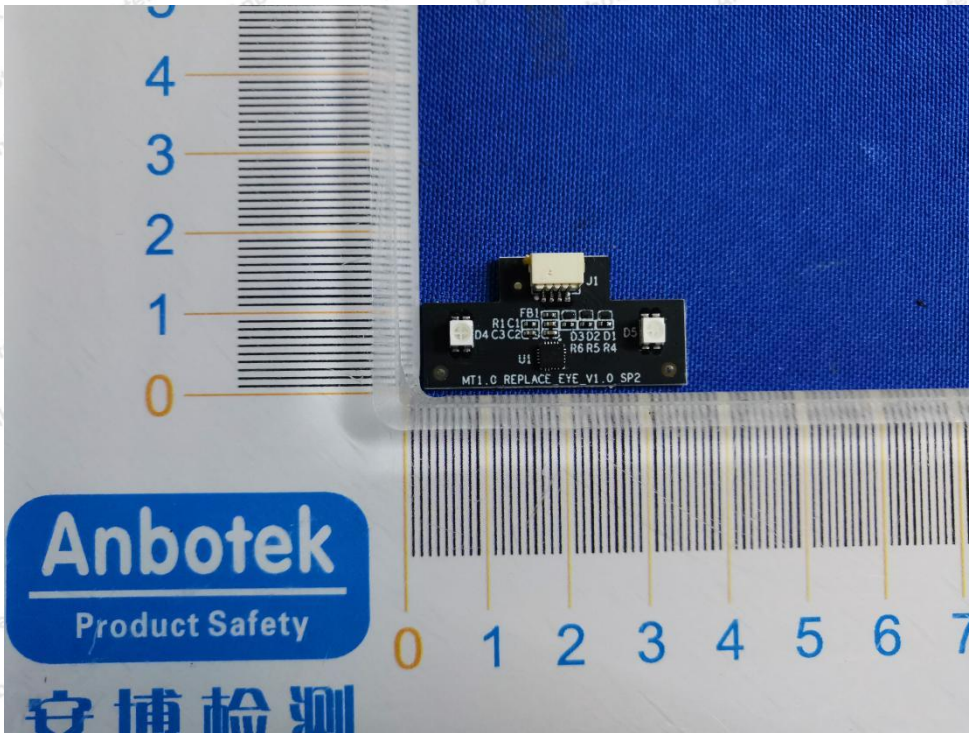

Anbotek

Product Safety

Anbotek

Product Safety

安博检测

Shenzhen Anbotek Compliance Laboratory Limited

Address: 1/F., Building D, Sogood Science and Technology Park, Sanwei Community, Hangcheng Street, Bao'an District, Shenzhen, Guangdong, China.

Tel: (86) 755-26066440 Fax: (86) 755-26014772 Email: service@anbotek.com

Hotline
400-003-0500
www.anbotek.com