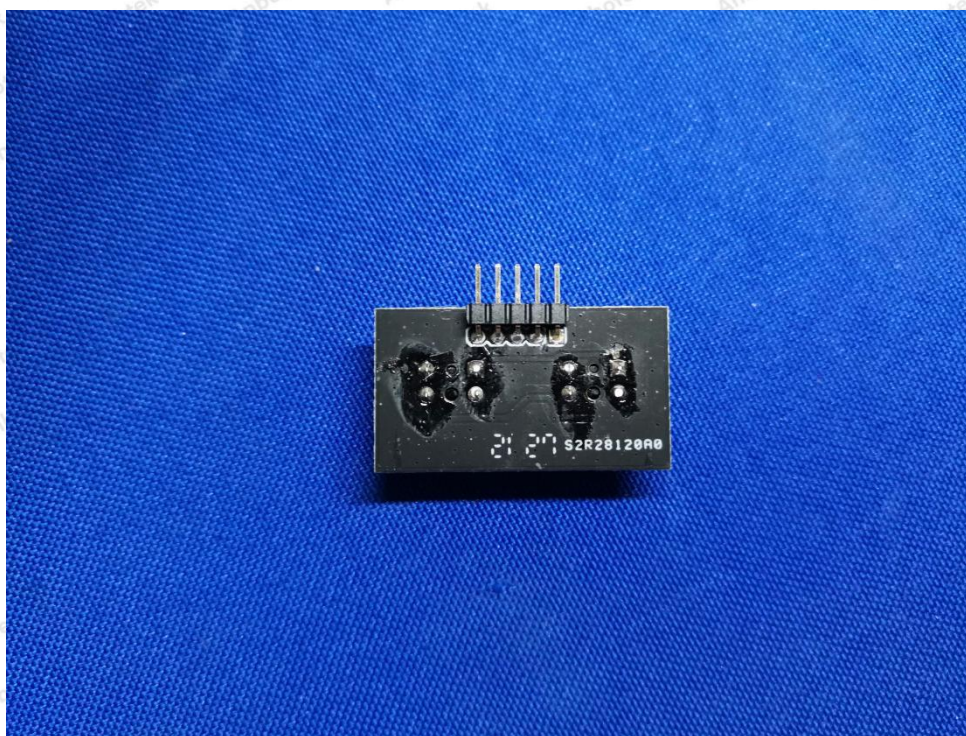

Anbotek

Product Safety

Shenzhen Anbotek Compliance Laboratory Limited

Address: 1/F., Building D, Sogood Science and Technology Park, Sanwei Community, Hangcheng Street, Bao'an District, Shenzhen, Guangdong, China.

Tel: (86) 755-26066440 Fax: (86) 755-26014772 Email: service@anbotek.com

Hotline
400-003-0500
www.anbotek.com