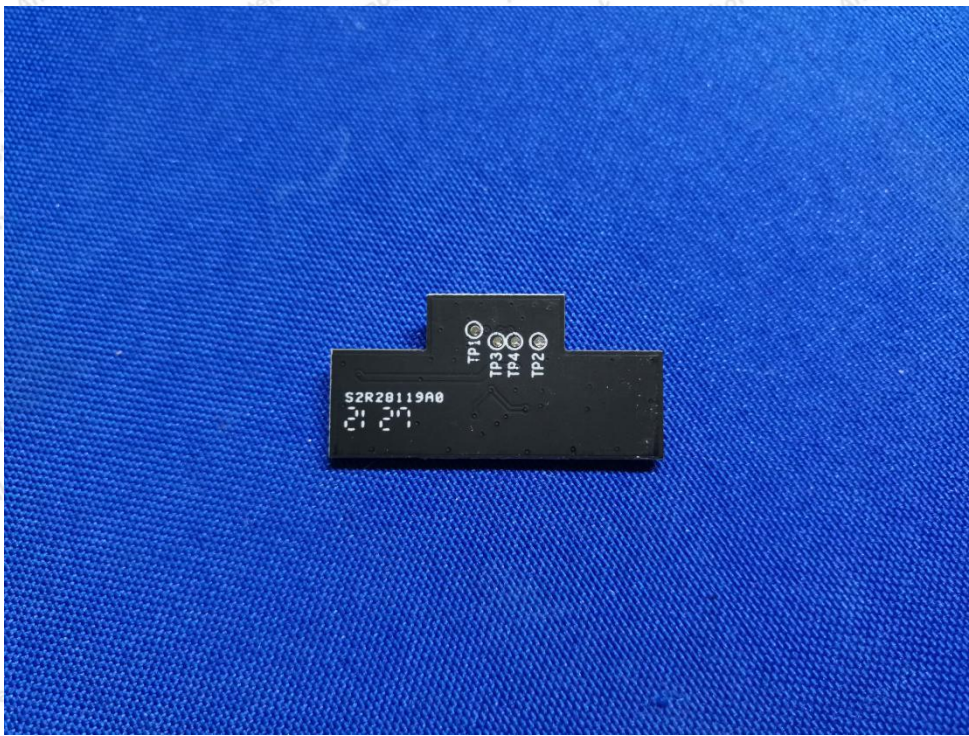

Anbotek

Product Safety

Shenzhen Anbotek Compliance Laboratory Limited

Address: 1/F., Building D, Sogood Science and Technology Park, Sanwei Community, Hangcheng Street, Bao'an District, Shenzhen, Guangdong, China.

Tel: (86) 755-26066440 Fax: (86) 755-26014772 Email: service@anbotek.com

Hotline
400-003-0500
www.anbotek.com