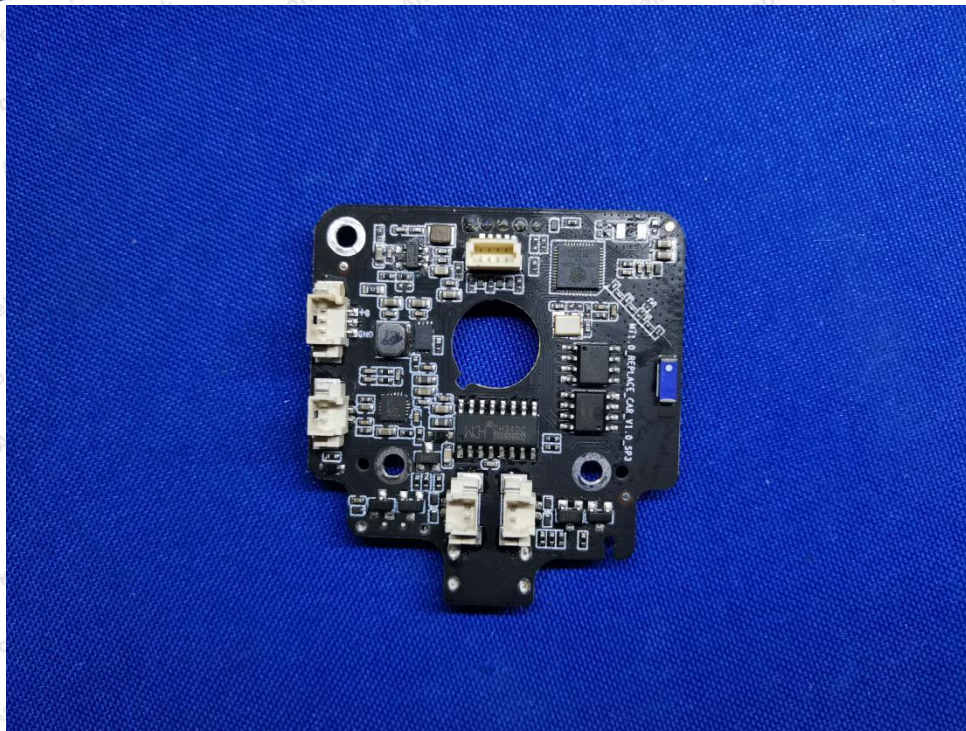

Shenzhen Anbotek Compliance Laboratory Limited

Address: 1/F., Building D, Sogood Science and Technology Park, Sanwei Community, Hangcheng Street, Bao'an District, Shenzhen, Guangdong, China.

Tel: (86) 755-26066440 Fax: (86) 755-26014772 Email: service@anbotek.com

Hotline
400-003-0500
www.anbotek.com