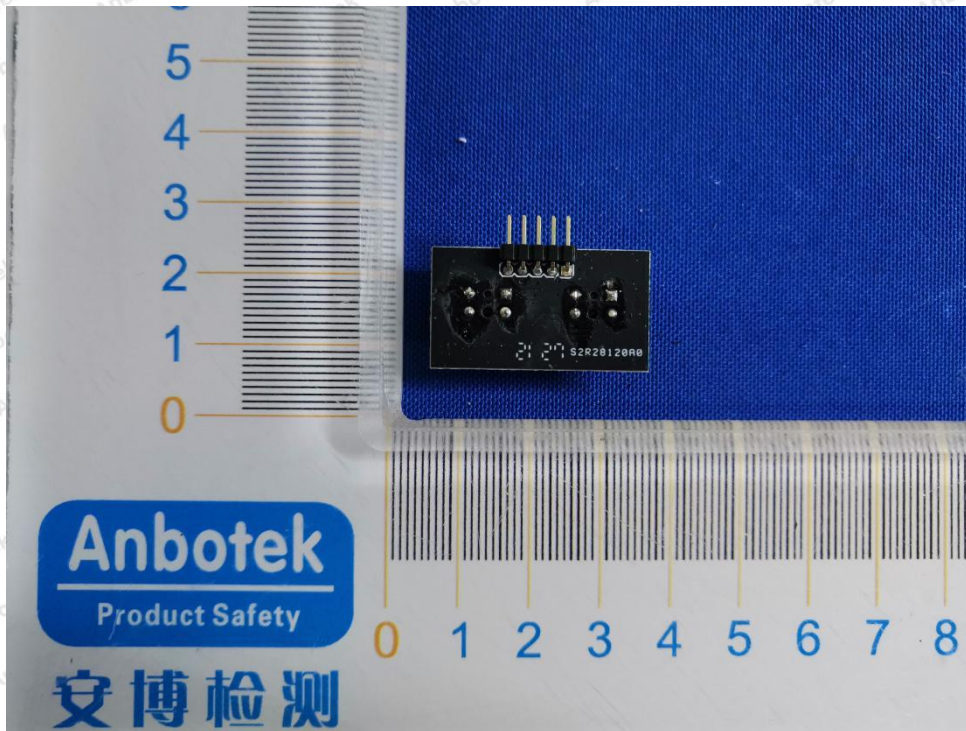

Anbotek

Product Safety

Shenzhen Anbotek Compliance Laboratory Limited

Address: 1/F., Building D, Sogood Science and Technology Park, Sanwei Community, Hangcheng Street, Bao'an District, Shenzhen, Guangdong, China.

Tel: (86) 755-26066440 Fax: (86) 755-26014772 Email: service@anbotek.com

Hotline
400-003-0500
www.anbotek.com