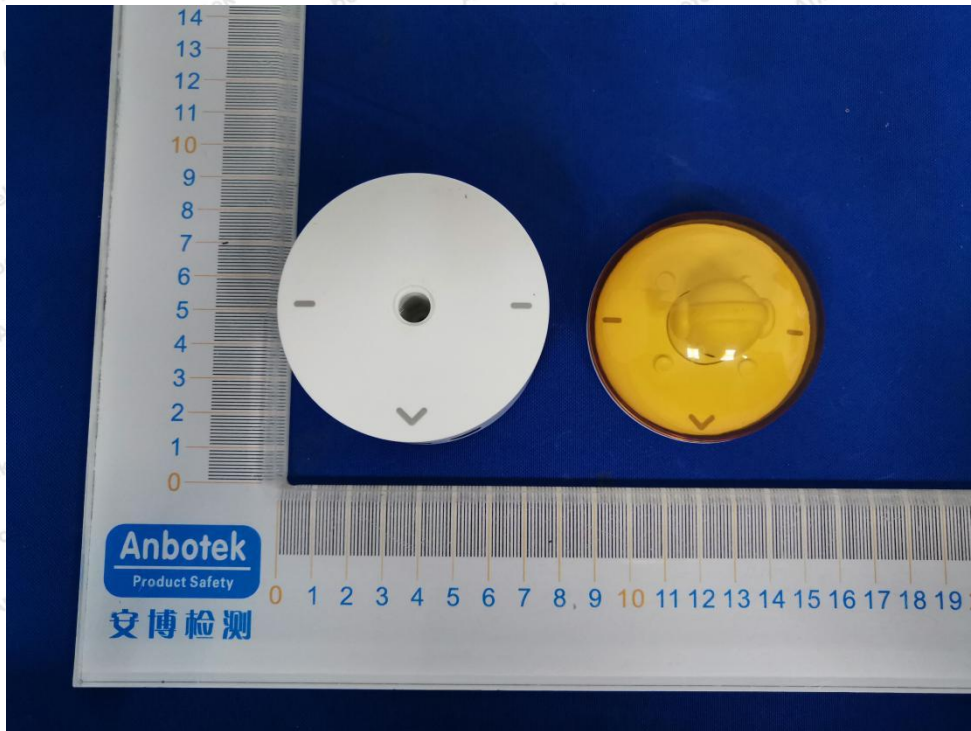

Anbotek

Product Safety

FCC ID: 2APCMMTB1801

Shenzhen Anbotek Compliance Laboratory Limited

Address: 1/F., Building D, Sogood Science and Technology Park, Sanwei Community, Hangcheng Street, Bao'an District, Shenzhen, Guangdong, China.
Tel: (86) 755-26066440 Fax: (86) 755-26014772 Email: service@anbotek.com