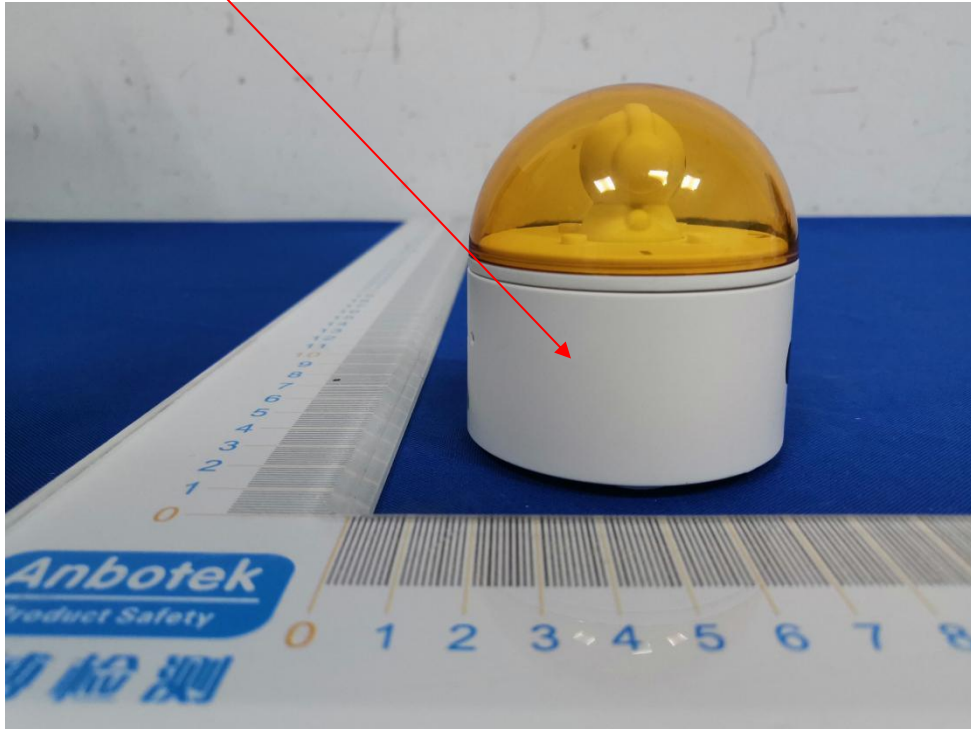

Label Location:

Product Name: MatataBot
Model No.: MTB1801
FCC ID: 2APCMMTB1801