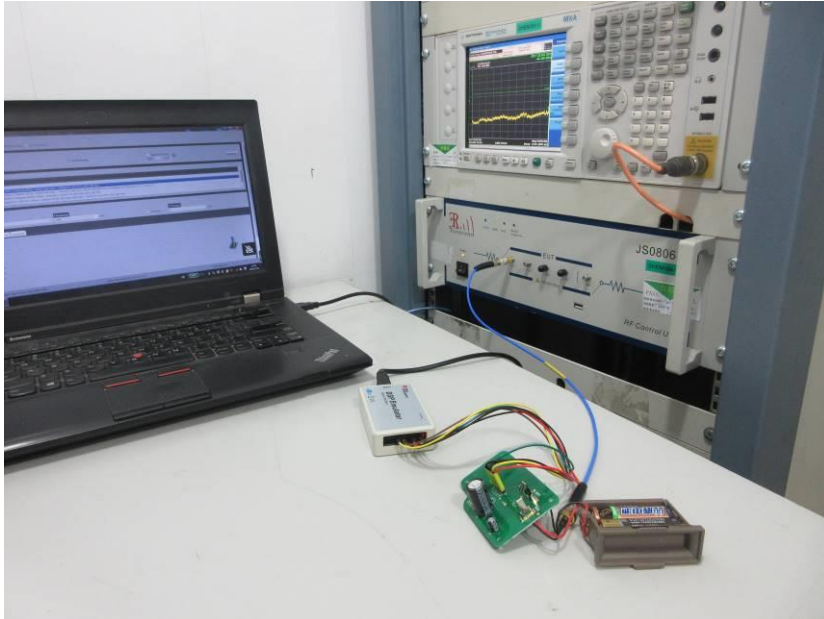

Test Setup Photos-FCC

Applicant:	Ningbo Yilin Aquatech Co., Ltd.
Address of Applicant:	NO. 158, Duantang West Road, Ningbo China
Equipment Under Test (EUT):	
Product Name:	Water Timer
Model No.:	BTT-200

1 Contents

	Page
1 CONTENTS.....	2
2 EQUIPMENT UNDER TEST PICTURES.....	3
2.1 RF Conducted Test Setup.....	3
2.2 Spurious emissions	4

2 EQUIPMENT UNDER TEST PICTURES

2.1 RF Conducted Test Setup

2.2 Spurious emissions