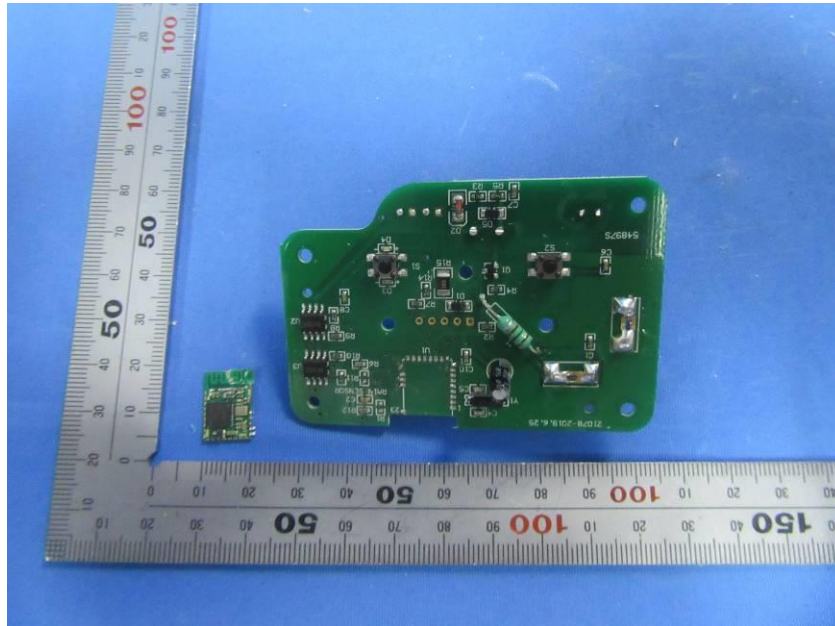

## **Internal Photos**

<b>Applicant:</b>	Ningbo Yilin Aquatech Co., Ltd.
<b>Address of Applicant:</b>	NO. 158, Duantang West Road, Ningbo China
<b>Equipment Under Test (EUT):</b>	
<b>Product Name:</b>	Water Timer
<b>Model No.:</b>	BTT-200