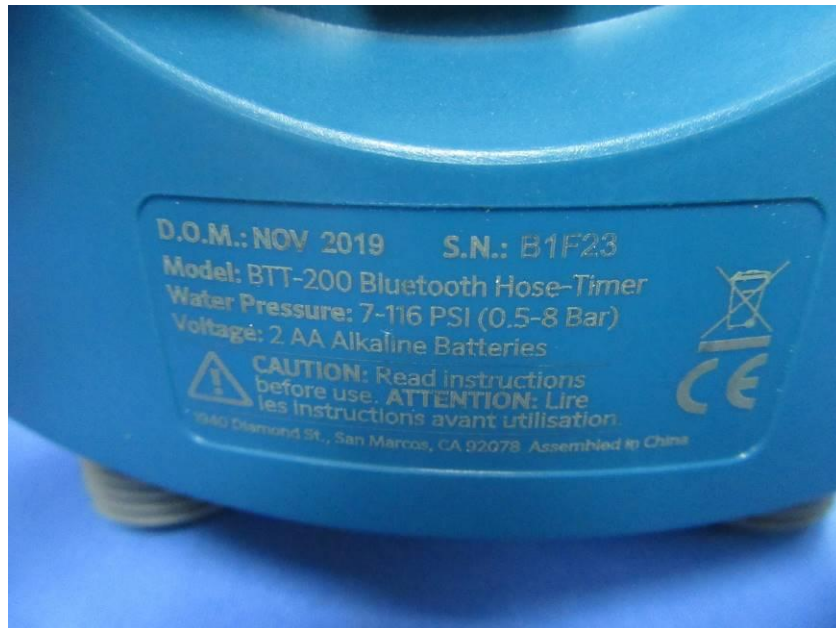

## **Internal Photos**

<b>Applicant:</b>	Ningbo Yilin Aquatech Co., Ltd.
<b>Address of Applicant:</b>	NO. 158, Duantang West Road, Ningbo China
<b>Equipment Under Test (EUT):</b>	
<b>Product Name:</b>	Water Timer
<b>Model No.:</b>	BTT-200