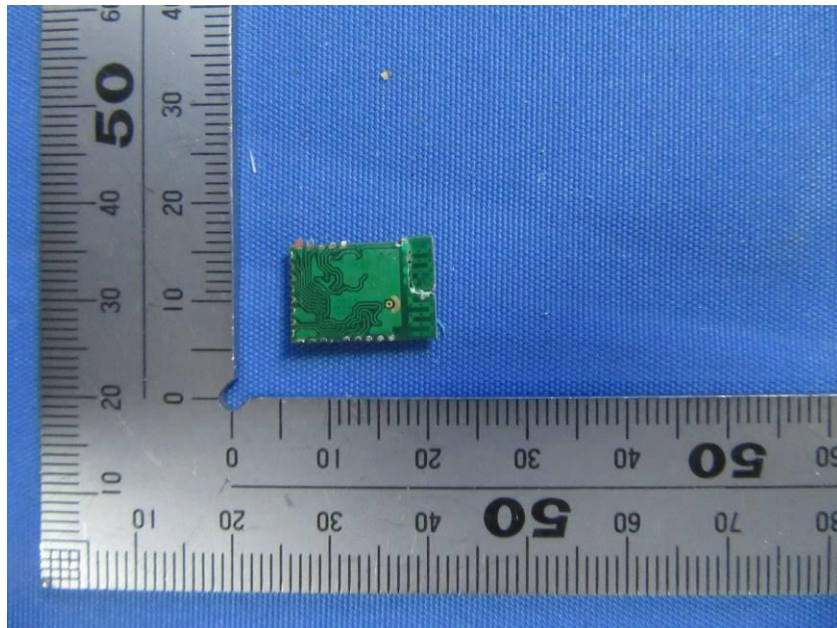

## **Internal Photos**

<b>Applicant:</b>	Ningbo Yilin Aquatech Co., Ltd.
<b>Address of Applicant:</b>	NO. 158, Duantang West Road, Ningbo China
<b>Equipment Under Test (EUT):</b>	
<b>Product Name:</b>	Water Timer
<b>Model No.:</b>	BTT-200