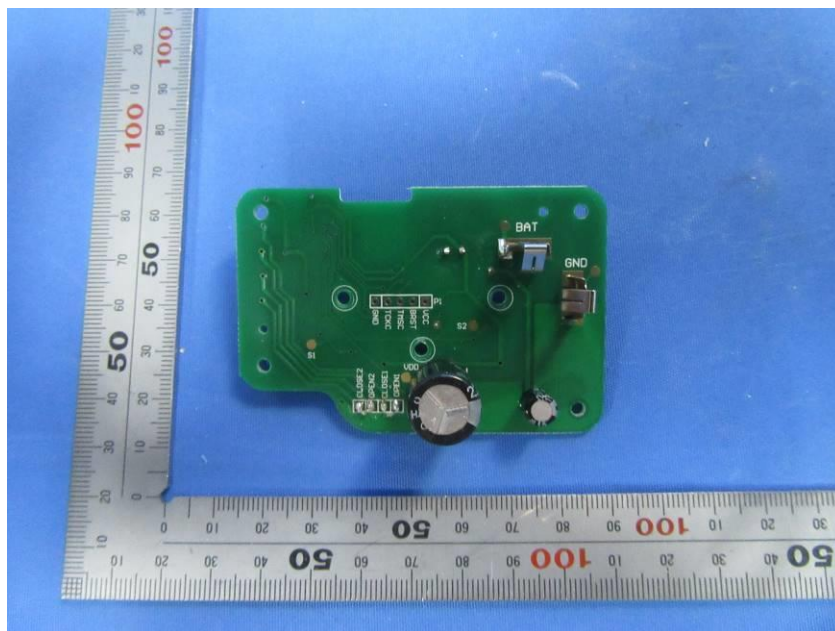

## **Internal Photos**

<b>Applicant:</b>	Ningbo Yilin Aquatech Co., Ltd.
<b>Address of Applicant:</b>	NO. 158, Duantang West Road, Ningbo China
<b>Equipment Under Test (EUT):</b>	
<b>Product Name:</b>	Water Timer
<b>Model No.:</b>	BTT-200