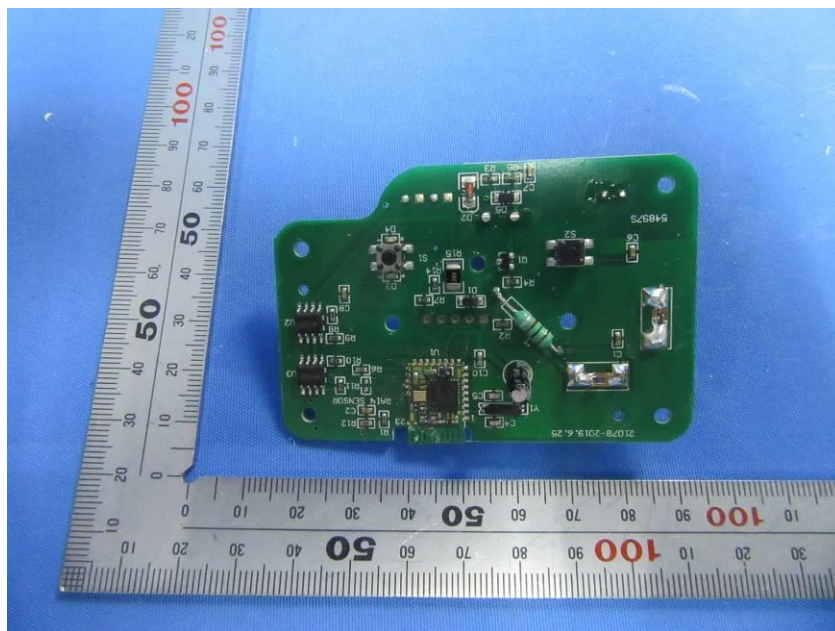

## **Internal Photos**

<b>Applicant:</b>	Ningbo Yilin Aquatech Co., Ltd.
<b>Address of Applicant:</b>	NO. 158, Duantang West Road, Ningbo China
<b>Equipment Under Test (EUT):</b>	
<b>Product Name:</b>	Water Timer
<b>Model No.:</b>	BTT-200