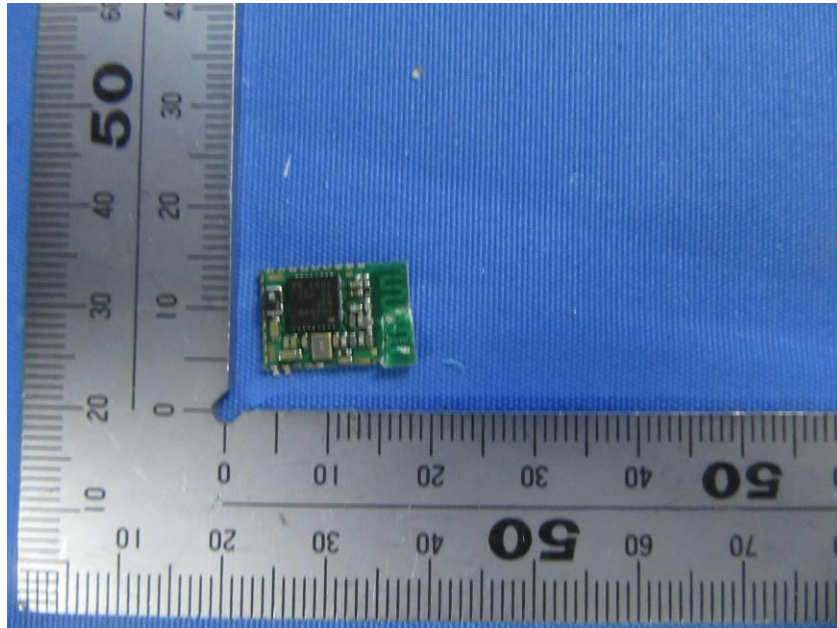

## **Internal Photos**

<b>Applicant:</b>	Ningbo Yilin Aquatech Co., Ltd.
<b>Address of Applicant:</b>	NO. 158, Duantang West Road, Ningbo China
<b>Equipment Under Test (EUT):</b>	
<b>Product Name:</b>	Water Timer
<b>Model No.:</b>	BTT-200