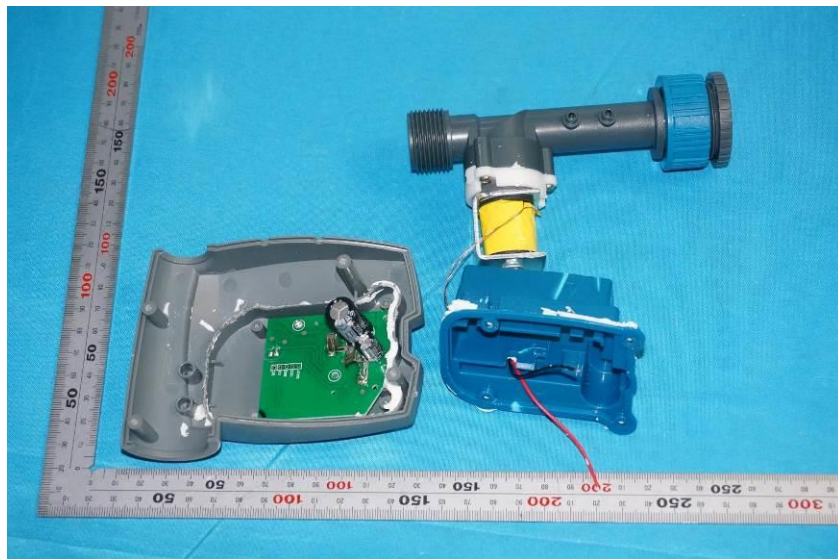

## Internal Photos

<b>Applicant:</b>	Ningbo Yilin Aquatech Co., Ltd.
<b>Address of Applicant:</b>	NO. 158, Duantang West Road, Ningbo China
<b>Equipment Under Test (EUT):</b>	
<b>Product Name:</b>	Water Timer
<b>Model No.:</b>	BTT-10X