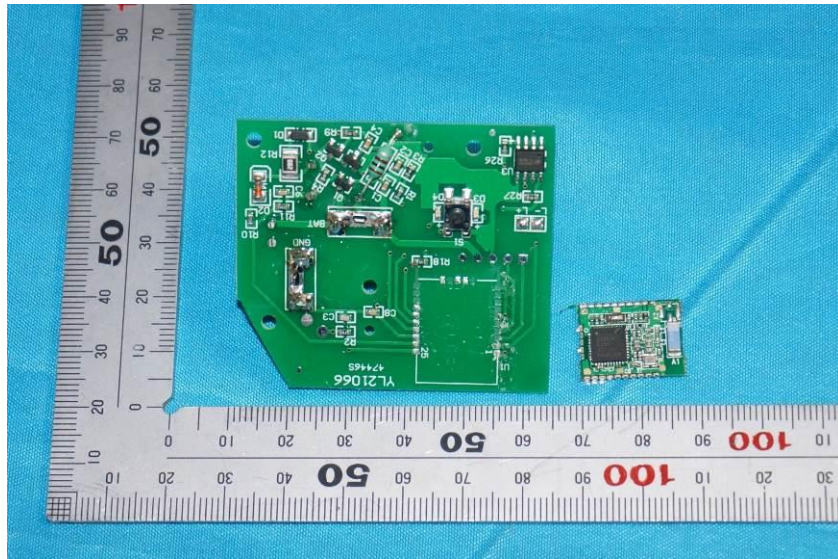

## Internal Photos

<b>Applicant:</b>	Ningbo Yilin Aquatech Co., Ltd.
<b>Address of Applicant:</b>	NO. 158, Duantang West Road, Ningbo China
<b>Equipment Under Test (EUT):</b>	
<b>Product Name:</b>	Water Timer
<b>Model No.:</b>	BTT-10X

**End**