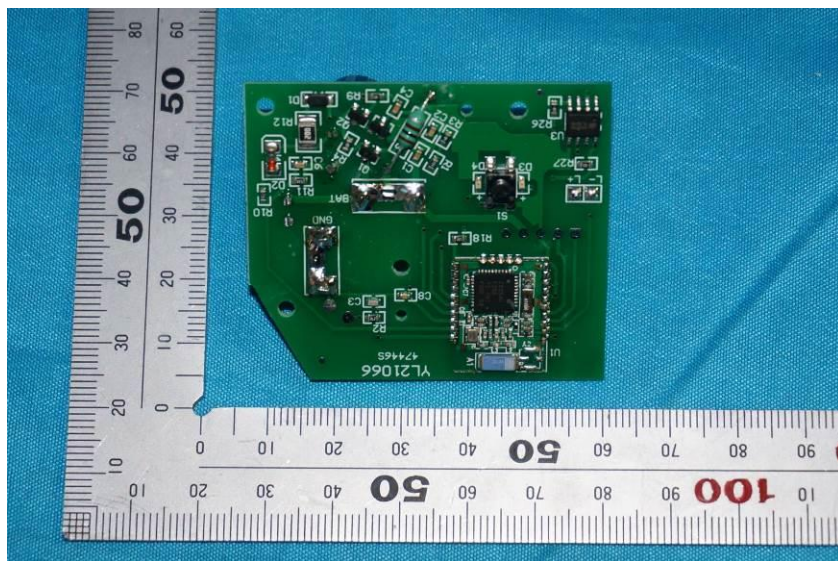

## Internal Photos

<b>Applicant:</b>	Ningbo Yilin Aquatech Co., Ltd.
<b>Address of Applicant:</b>	NO. 158, Duantang West Road, Ningbo China
<b>Equipment Under Test (EUT):</b>	
<b>Product Name:</b>	Water Timer
<b>Model No.:</b>	BTT-10X

**End**