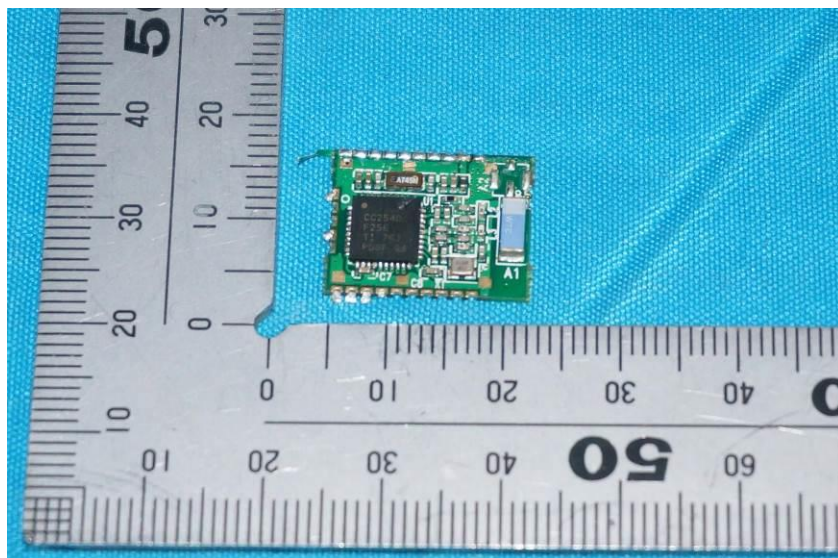

## Internal Photos

<b>Applicant:</b>	Ningbo Yilin Aquatech Co., Ltd.
<b>Address of Applicant:</b>	NO. 158, Duantang West Road, Ningbo China
<b>Equipment Under Test (EUT):</b>	
<b>Product Name:</b>	Water Timer
<b>Model No.:</b>	BTT-10X

**End**