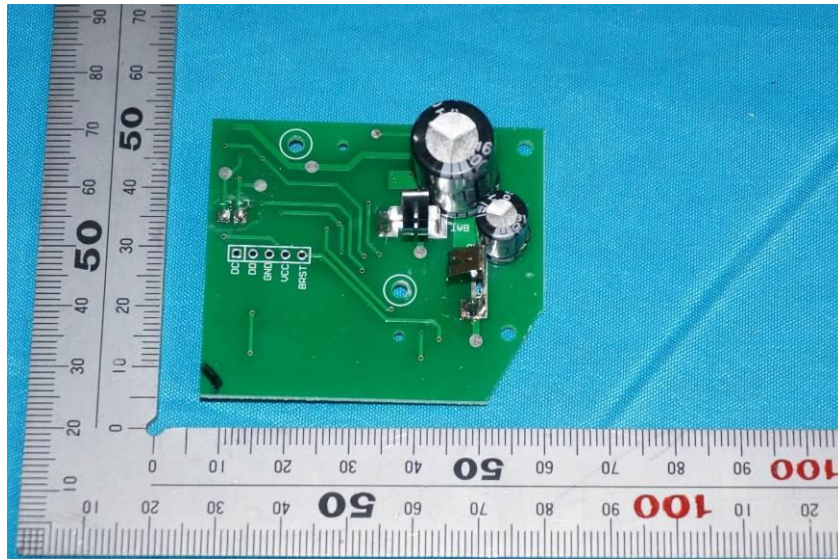

## Internal Photos

<b>Applicant:</b>	Ningbo Yilin Aquatech Co., Ltd.
<b>Address of Applicant:</b>	NO. 158, Duantang West Road, Ningbo China
<b>Equipment Under Test (EUT):</b>	
<b>Product Name:</b>	Water Timer
<b>Model No.:</b>	BTT-10X

**End**