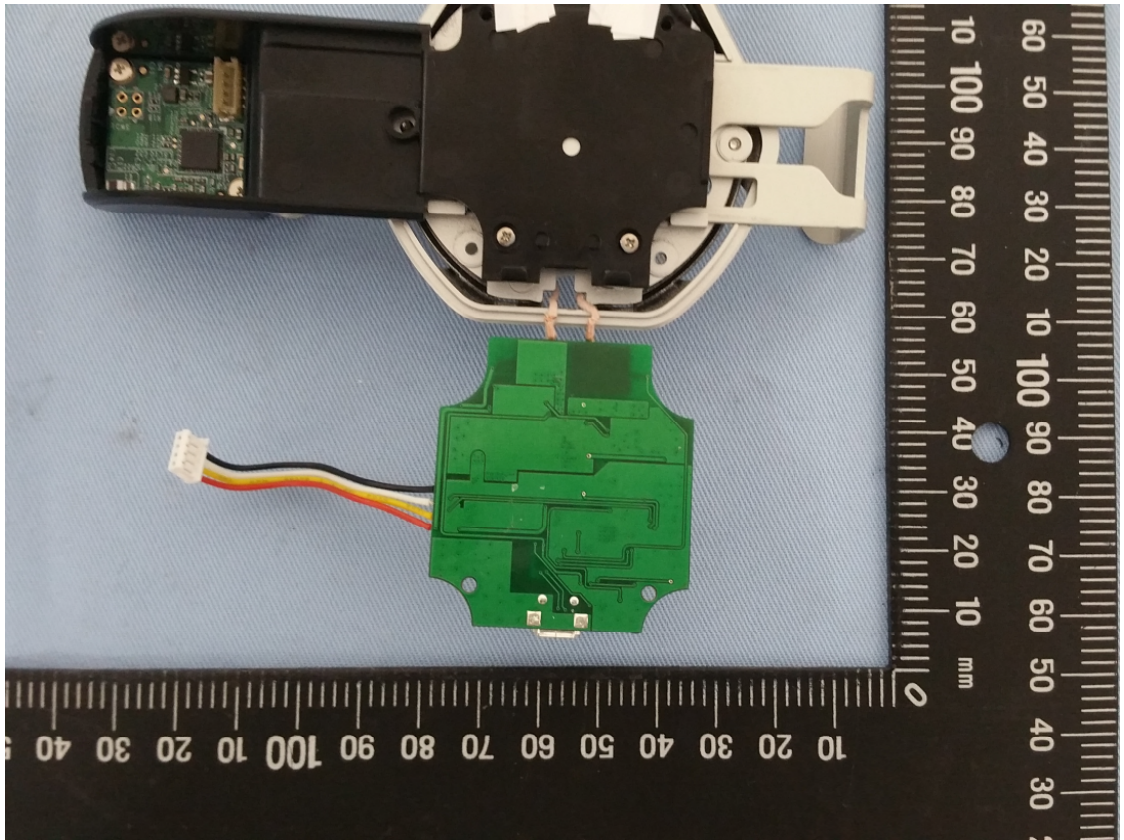

Product: Hand Gesture Controller

Type Identification: Wave1210

Product: Hand Gesture Controller
Type Identification: Wave1210

Product: Hand Gesture Controller

Type Identification: Wave1210