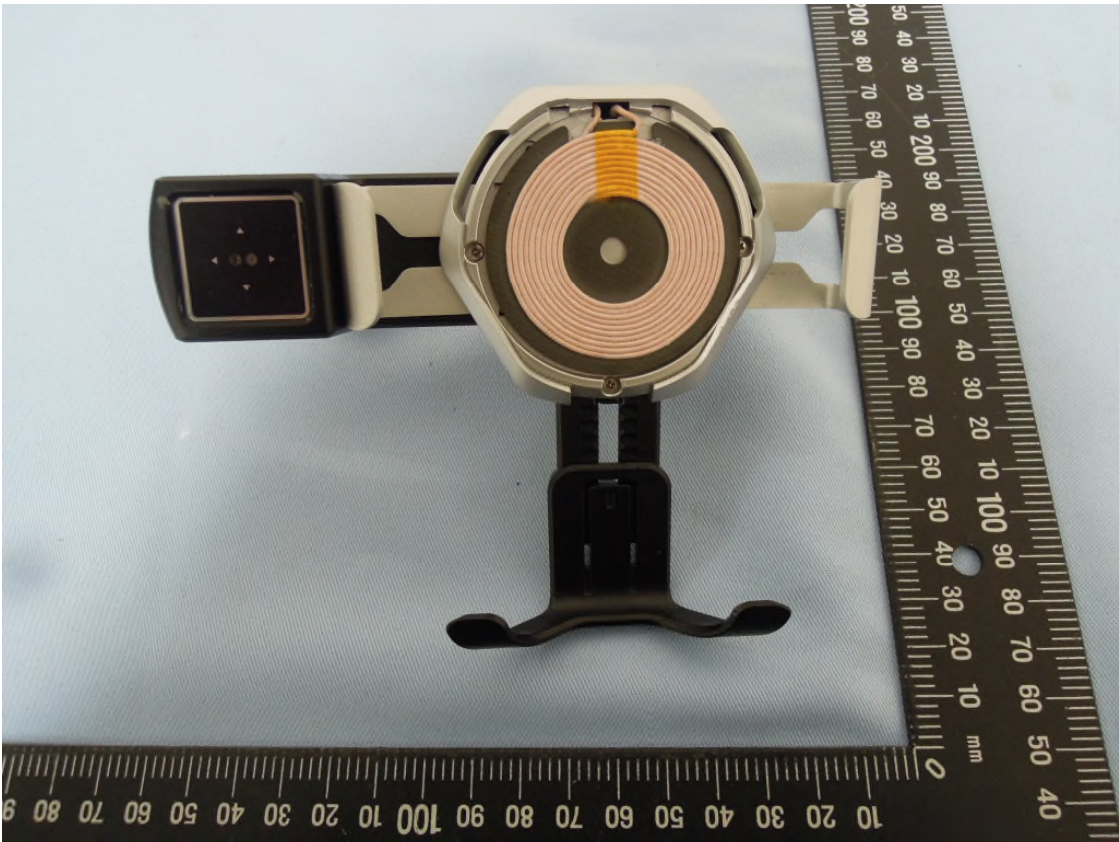

Product: Hand Gesture Controller

Type Identification: Wave1210

Product: Hand Gesture Controller
Type Identification: Wave1210

Product: Hand Gesture Controller

Type Identification: Wave1210