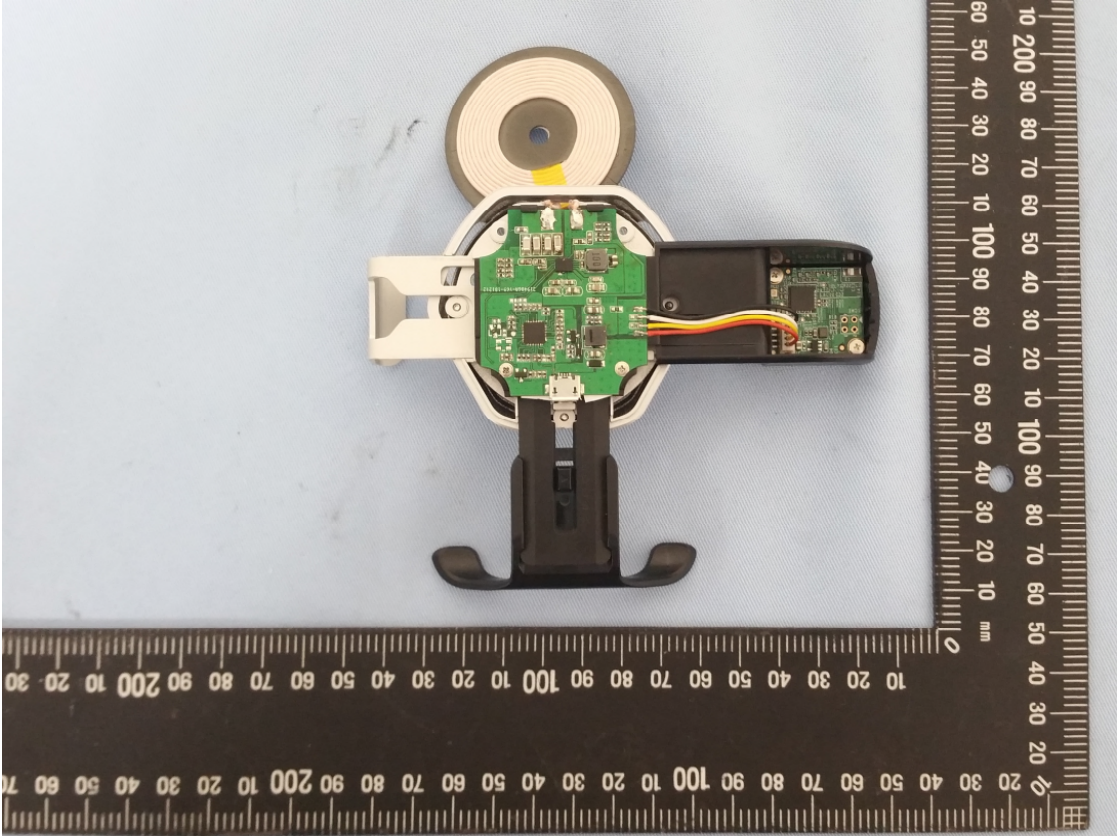

Product: Hand Gesture Controller

Type Identification: Wave1210

Product: Hand Gesture Controller
Type Identification: Wave1210

Product: Hand Gesture Controller

Type Identification: Wave1210