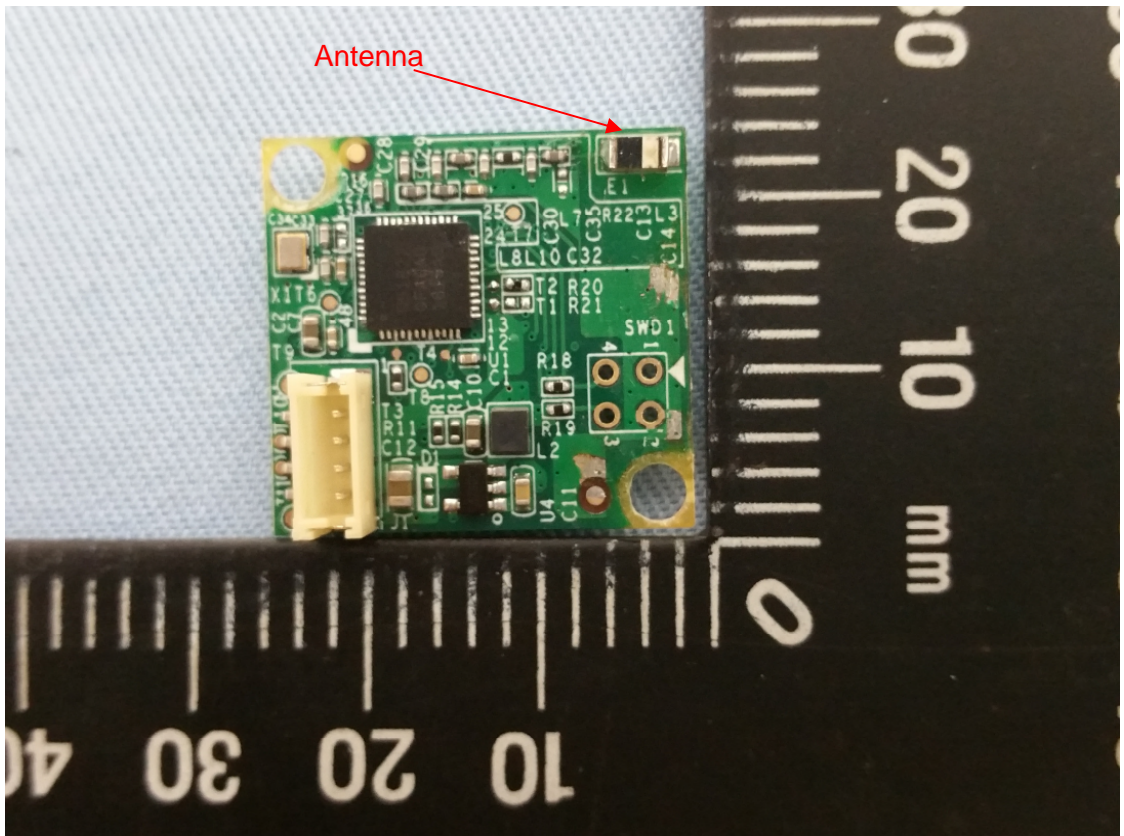

Product: Hand Gesture Controller

Type Identification: Wave1210

Product: Hand Gesture Controller
Type Identification: Wave1210

Product: Hand Gesture Controller

Type Identification: Wave1210